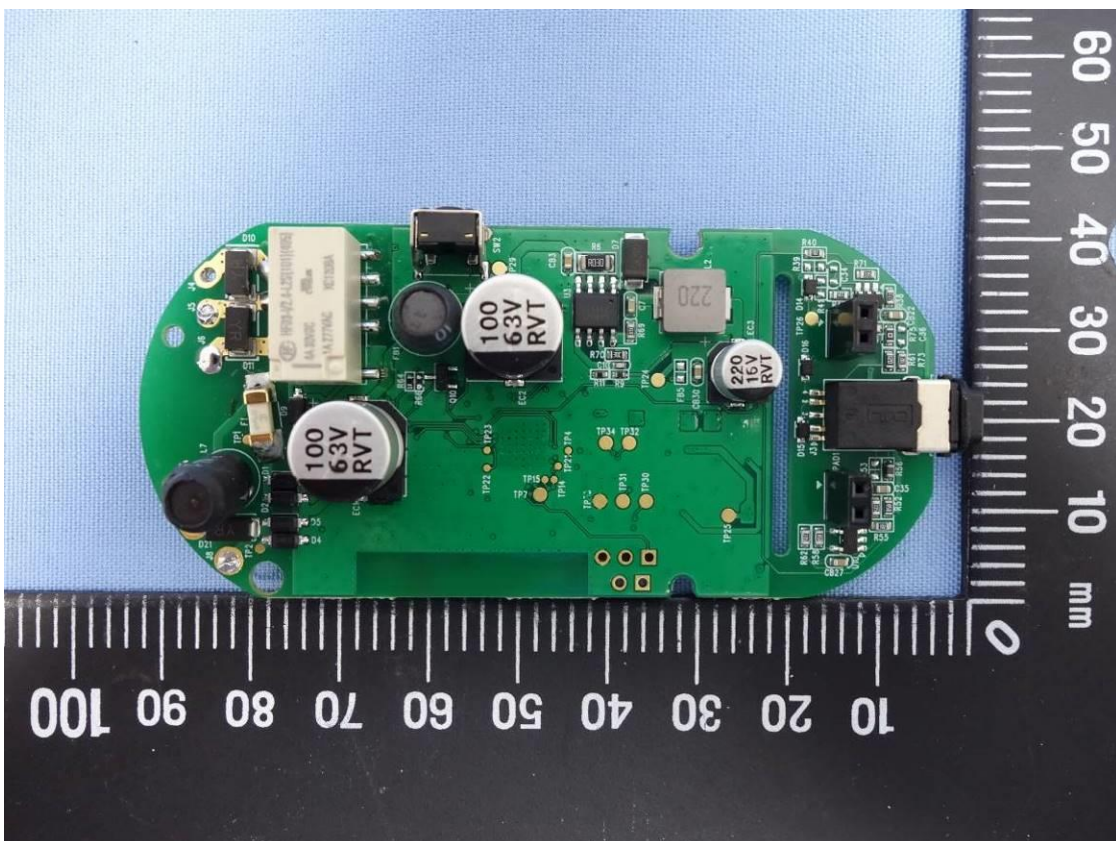

CN22ZR4D (P15C-BLE) 002  
CN22ZR4D (P15C-WiFi) 002  
CN22ZR4D (FCC-MPE) 002  
CN226461 (RSS247-BLE) 002  
CN226461 (RSS247-WiFi2.4G) 002  
CN226461 (ISED-MPE) 002

Product: L2 WiFi Water Sensor and Switch

Type Identification: TWLD3005-001

CN22ZR4D (P15C-BLE) 002  
CN22ZR4D (P15C-WiFi) 002  
CN22ZR4D (FCC-MPE) 002  
CN226461 (RSS247-BLE) 002  
CN226461 (RSS247-WiFi2.4G) 002  
CN226461 (ISED-MPE) 002

Product: L2 WiFi Water Sensor and Switch