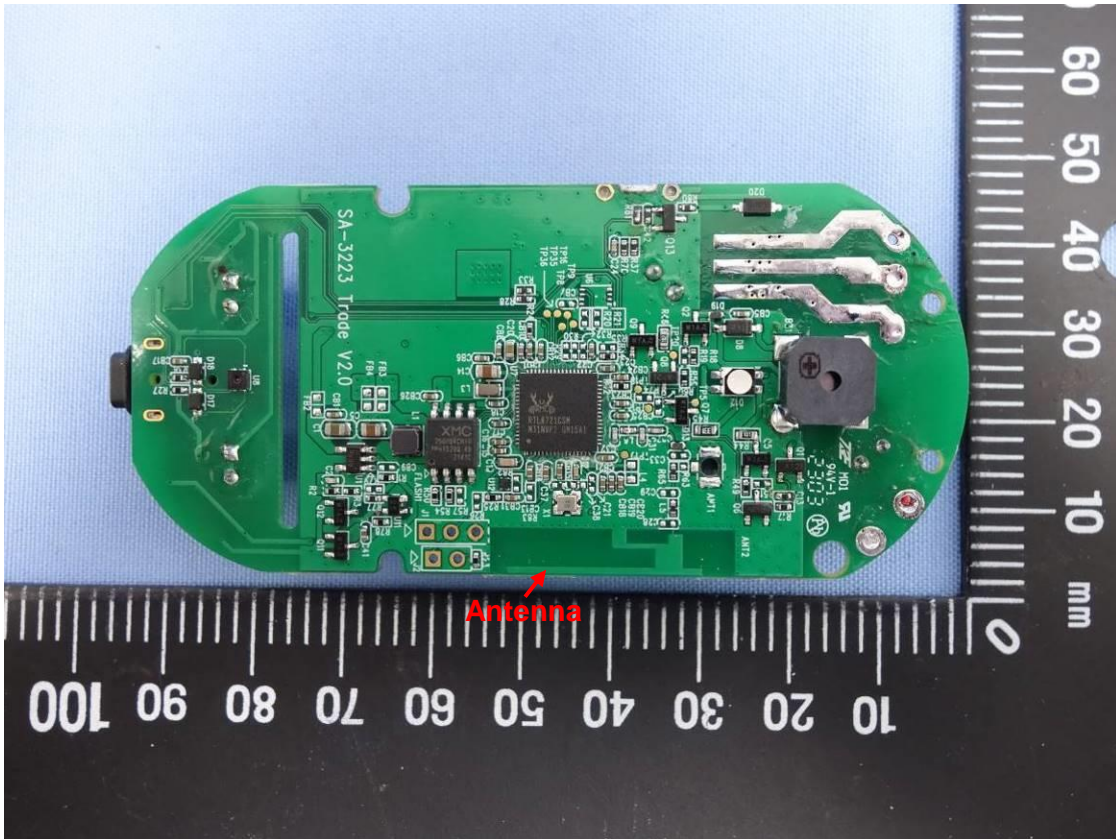

CN22ZR4D (P15C-BLE) 002  
CN22ZR4D (P15C-WiFi) 002  
CN22ZR4D (FCC-MPE) 002  
CN226461 (RSS247-BLE) 002  
CN226461 (RSS247-WiFi2.4G) 002  
CN226461 (ISED-MPE) 002

Product: L2 WiFi Water Sensor and Switch

Type Identification: TWLD3005-001

CN22ZR4D (P15C-BLE) 002  
CN22ZR4D (P15C-WiFi) 002  
CN22ZR4D (FCC-MPE) 002  
CN226461 (RSS247-BLE) 002  
CN226461 (RSS247-WiFi2.4G) 002  
CN226461 (ISED-MPE) 002

Product: L2 WiFi Water Sensor and Switch