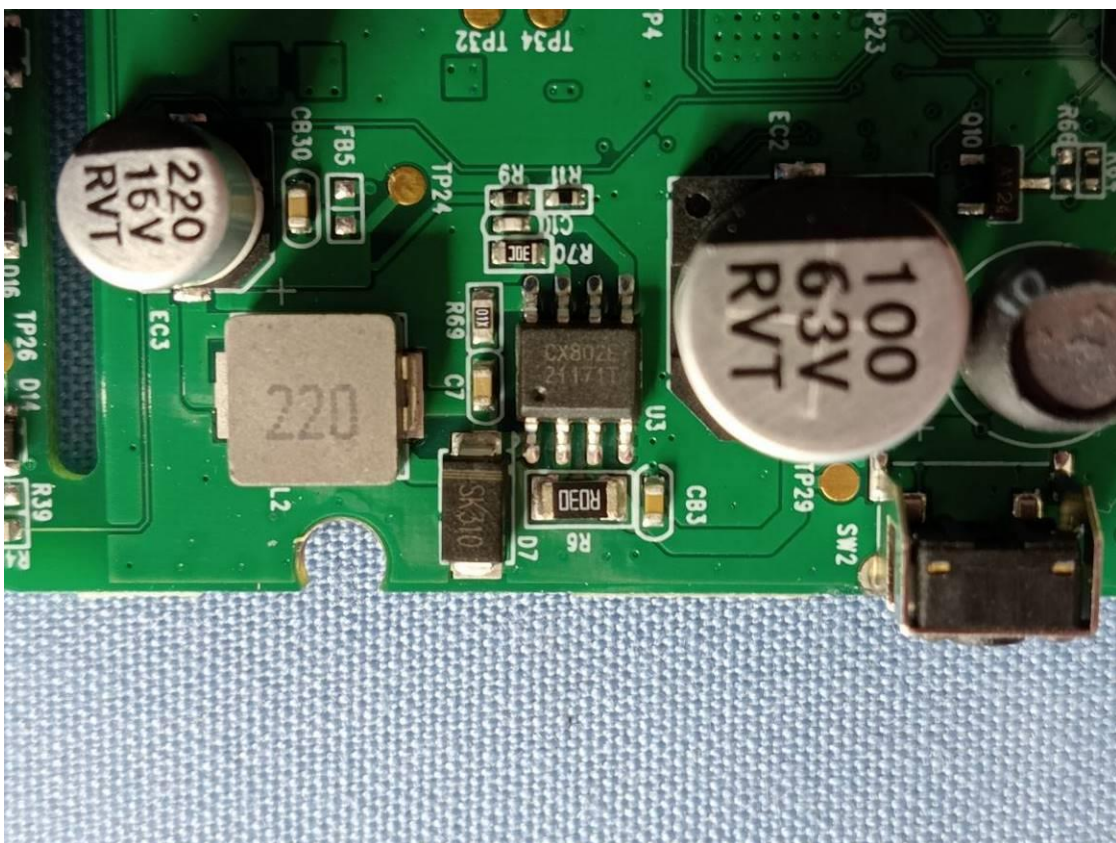

CN22ZR4D (P15C-BLE) 002  
CN22ZR4D (P15C-WiFi) 002  
CN22ZR4D (FCC-MPE) 002  
CN226461 (RSS247-BLE) 002  
CN226461 (RSS247-WiFi2.4G) 002  
CN226461 (ISED-MPE) 002

Product: L2 WiFi Water Sensor and Switch

Type Identification: TWLD3005-001

CN22ZR4D (P15C-BLE) 002  
CN22ZR4D (P15C-WiFi) 002  
CN22ZR4D (FCC-MPE) 002  
CN226461 (RSS247-BLE) 002  
CN226461 (RSS247-WiFi2.4G) 002  
CN226461 (ISED-MPE) 002

Product: L2 WiFi Water Sensor and Switch

Type Identification: TWLD3005-001