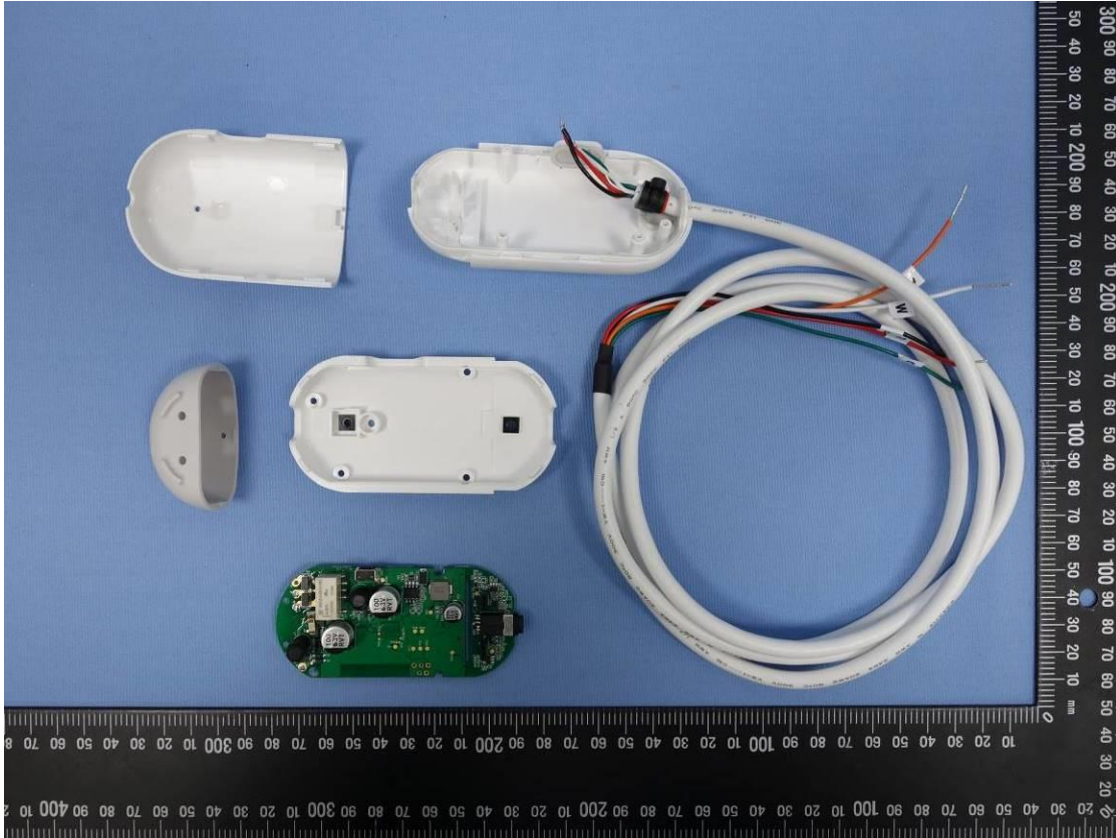

CN22ZR4D (P15C-BLE) 002  
CN22ZR4D (P15C-WiFi) 002  
CN22ZR4D (FCC-MPE) 002  
CN226461 (RSS247-BLE) 002  
CN226461 (RSS247-WiFi2.4G) 002  
CN226461 (ISED-MPE) 002

Product: L2 WiFi Water Sensor and Switch

Type Identification: TWLD3005-001

CN22ZR4D (P15C-BLE) 002  
CN22ZR4D (P15C-WiFi) 002  
CN22ZR4D (FCC-MPE) 002  
CN226461 (RSS247-BLE) 002  
CN226461 (RSS247-WiFi2.4G) 002  
CN226461 (ISED-MPE) 002

Product: L2 WiFi Water Sensor and Switch