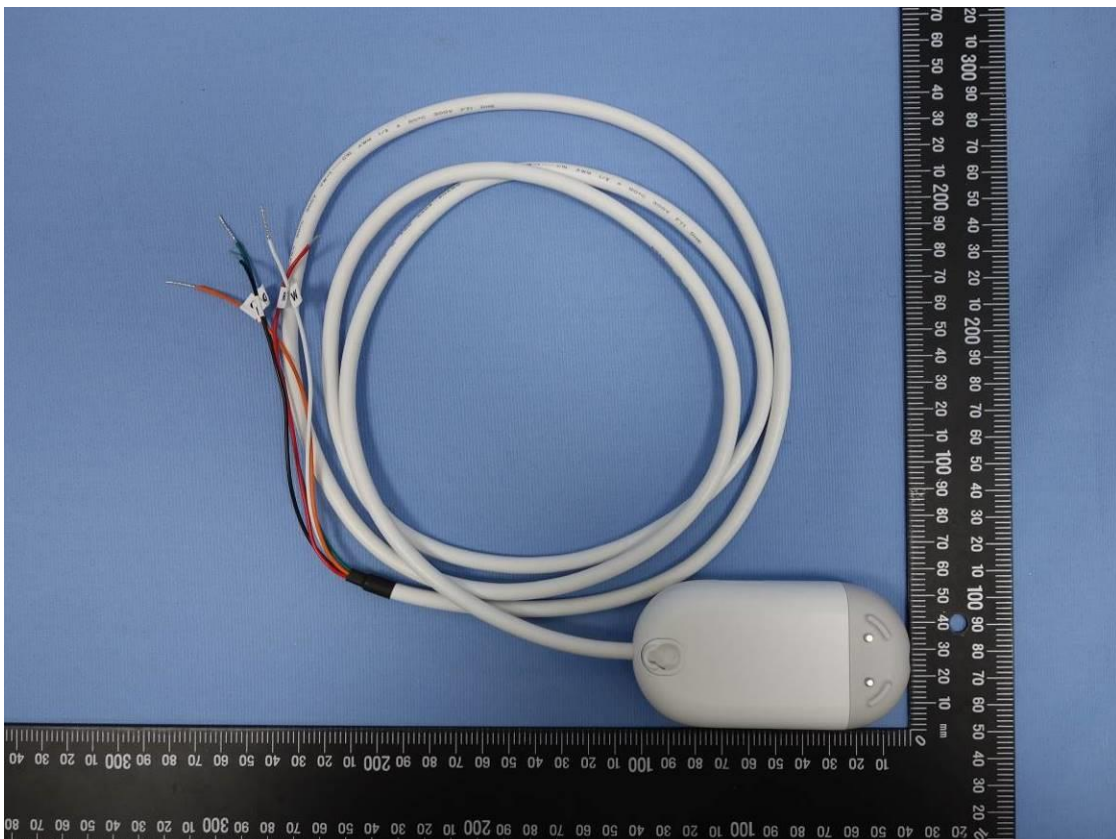

CN22ZR4D (P15C-BLE) 002
CN22ZR4D (P15C-WiFi) 002
CN22ZR4D (FCC-MPE) 002
CN226461 (RSS247-BLE) 002
CN226461 (RSS247-WiFi2.4G) 002
CN226461 (ISED-MPE) 002

Product: L2 WiFi Water Sensor and Switch

Type Identification: TWLD3005-001