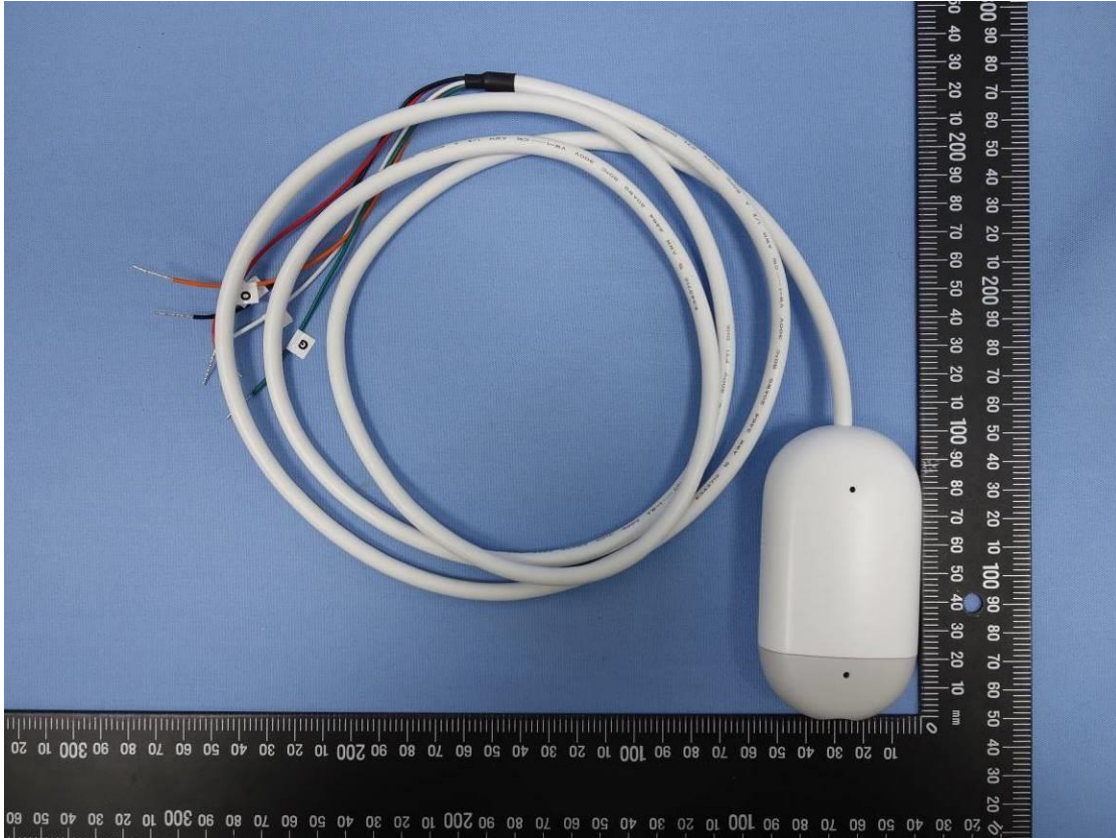

CN22ZR4D (P15C-BLE) 002
CN22ZR4D (P15C-WiFi) 002
CN22ZR4D (FCC-MPE) 002
CN226461 (RSS247-BLE) 002
CN226461 (RSS247-WiFi2.4G) 002
CN226461 (ISED-MPE) 002

Product: L2 WiFi Water Sensor and Switch

Type Identification: TWLD3005-001