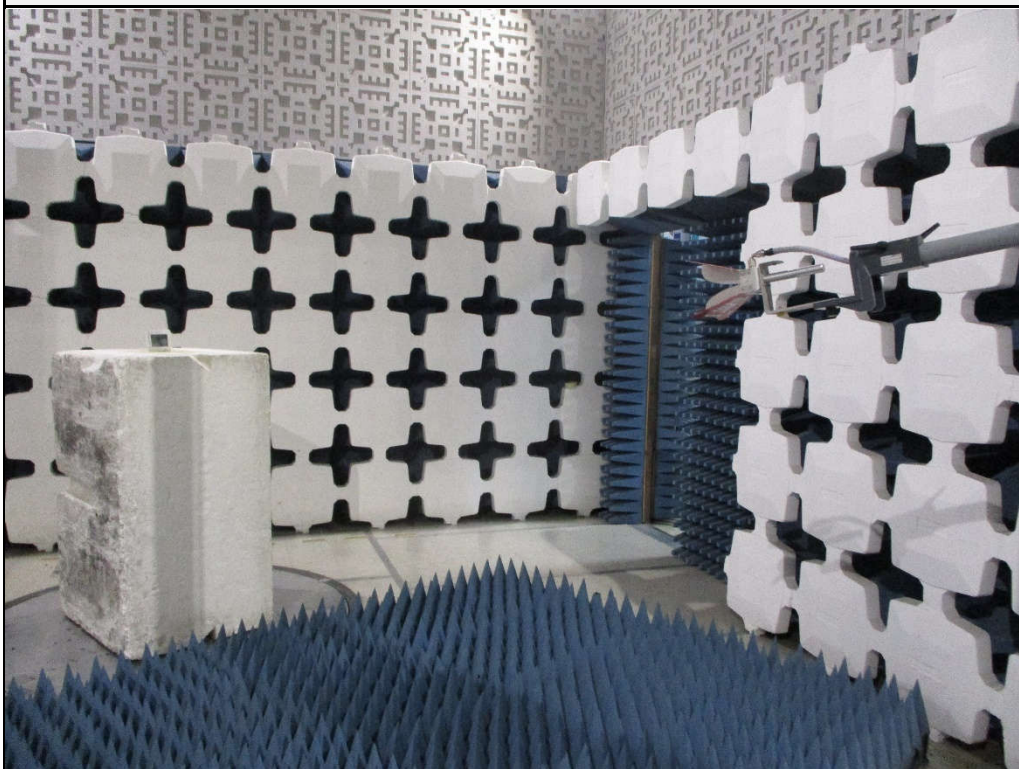

Test Setup for Spurious Radiated Emissions, 30MHz – 1GHz – Antenna Polarization Horizontal

Test Setup for Spurious Radiated Emissions, 30MHz – 1GHz – Antenna Polarization Vertical

Test Setup for Spurious Radiated Emissions, 1 – 18GHz – Antenna Polarization Horizontal

Test Setup for Spurious Radiated Emissions, 1 – 18GHz – Antenna Polarization Vertical

Test Setup for Spurious Radiated Emissions, Above 18GHz – Antenna Polarization Horizontal

Test Setup for Spurious Radiated Emissions, Above 18GHz – Antenna Polarization Vertical