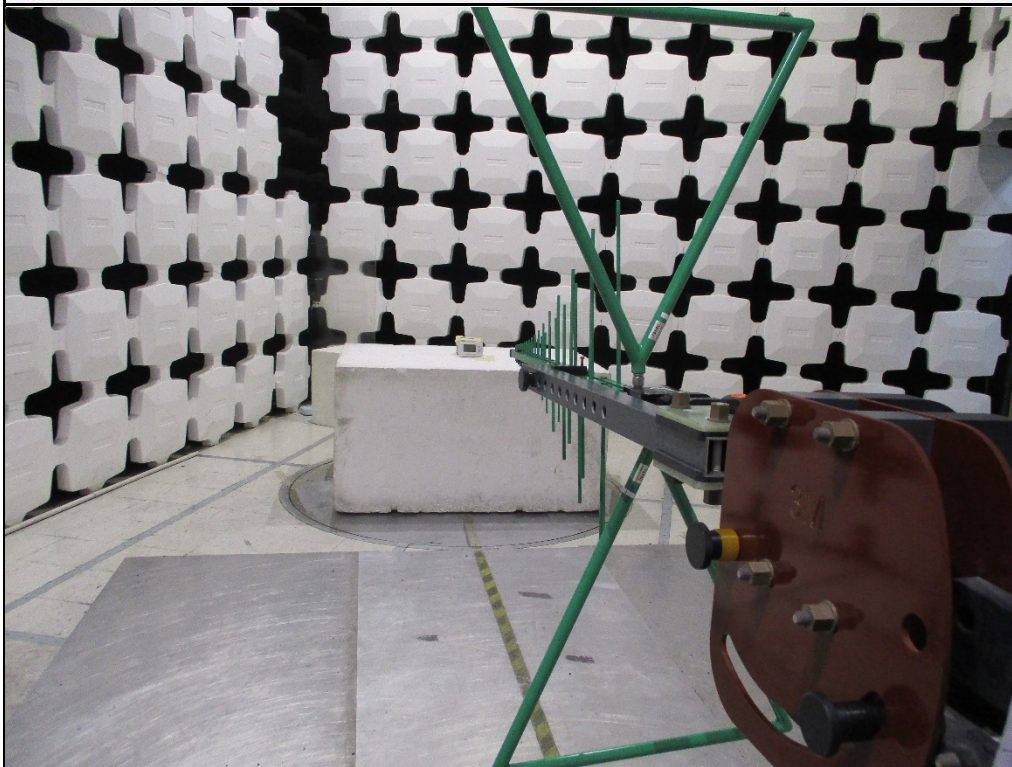

Test Setup for Spurious Radiated Emissions, 30-1000MHz – Antenna Polarization Horizontal

Test Setup for Spurious Radiated Emissions, 30-1000MHz – Antenna Polarization Vertical

Test Setup for Spurious Radiated Emissions, 1GHz to 18GHz – Antenna Polarization Horizontal

Test Setup for Spurious Radiated Emissions, 1GHz to 18GHz – Antenna Polarization Vertical

Test Setup for Spurious Radiated Emissions, Above 18GHz – Antenna Polarization
Horizontal

Test Setup for Spurious Radiated Emissions, Above 18GHz – Antenna Polarization
Vertical