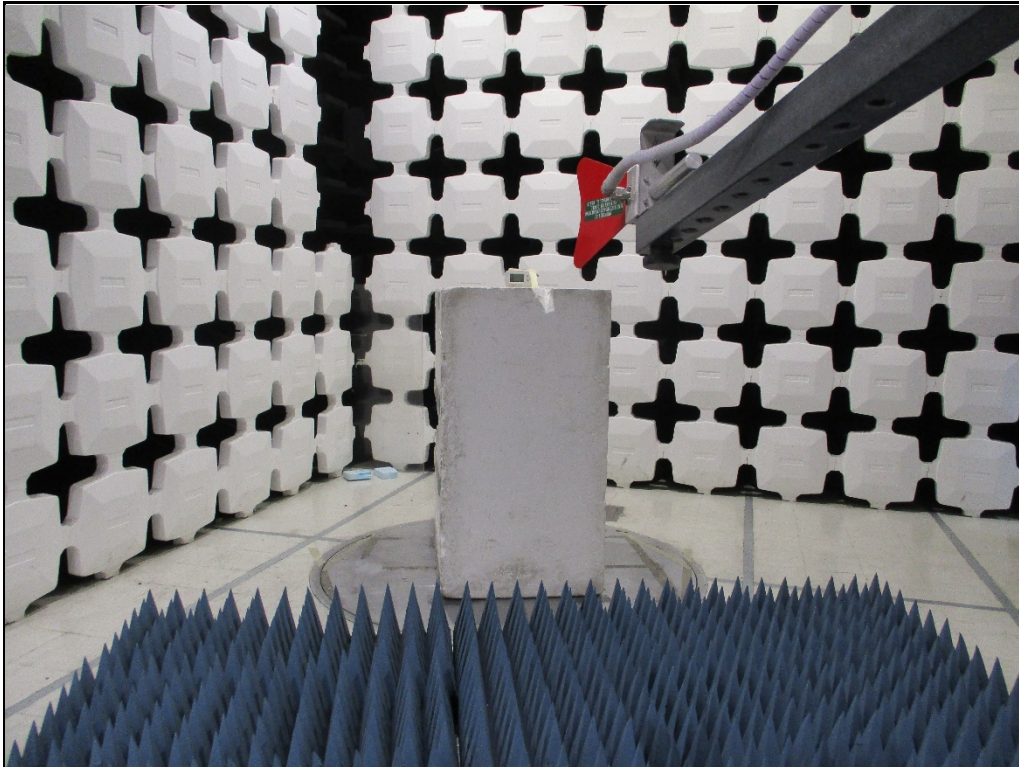

Test Setup for Spurious Radiated Emissions, 30-1000MHz – Antenna Polarization Horizontal

Test Setup for Spurious Radiated Emissions, 30-1000MHz – Antenna Polarization Vertical

Test Setup for Spurious Radiated Emissions, 1GHz to 18GHz – Antenna Polarization Horizontal

Test Setup for Spurious Radiated Emissions, 1GHz to 18GHz – Antenna Polarization Vertical

Test Setup for Spurious Radiated Emissions, Above 18GHz – Antenna Polarization
Horizontal

Test Setup for Spurious Radiated Emissions, Above 18GHz – Antenna Polarization
Vertical