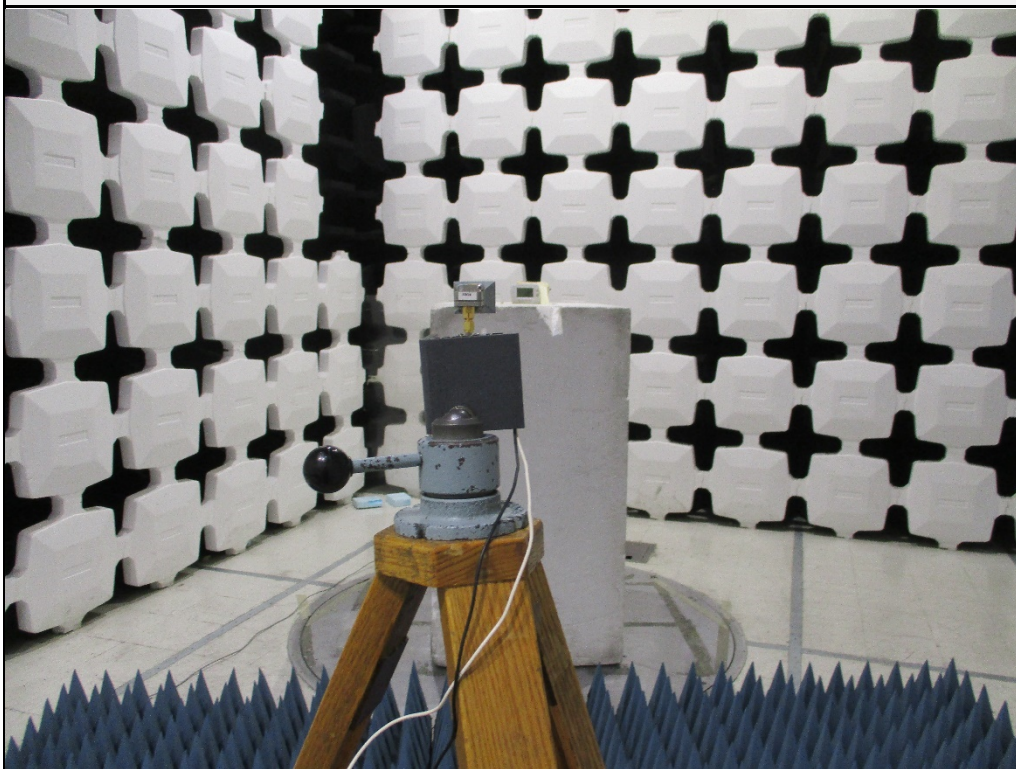

Test Setup for Spurious Radiated Emissions, 30-1000MHz – Antenna Polarization Horizontal

Test Setup for Spurious Radiated Emissions, 30-1000MHz – Antenna Polarization Vertical

Test Setup for Spurious Radiated Emissions, 1GHz to 18GHz – Antenna Polarization Horizontal

Test Setup for Spurious Radiated Emissions, 1GHz to 18GHz – Antenna Polarization Vertical

Test Setup for Spurious Radiated Emissions, Above 18GHz – Antenna Polarization
Horizontal

Test Setup for Spurious Radiated Emissions, Above 18GHz – Antenna Polarization
Vertical