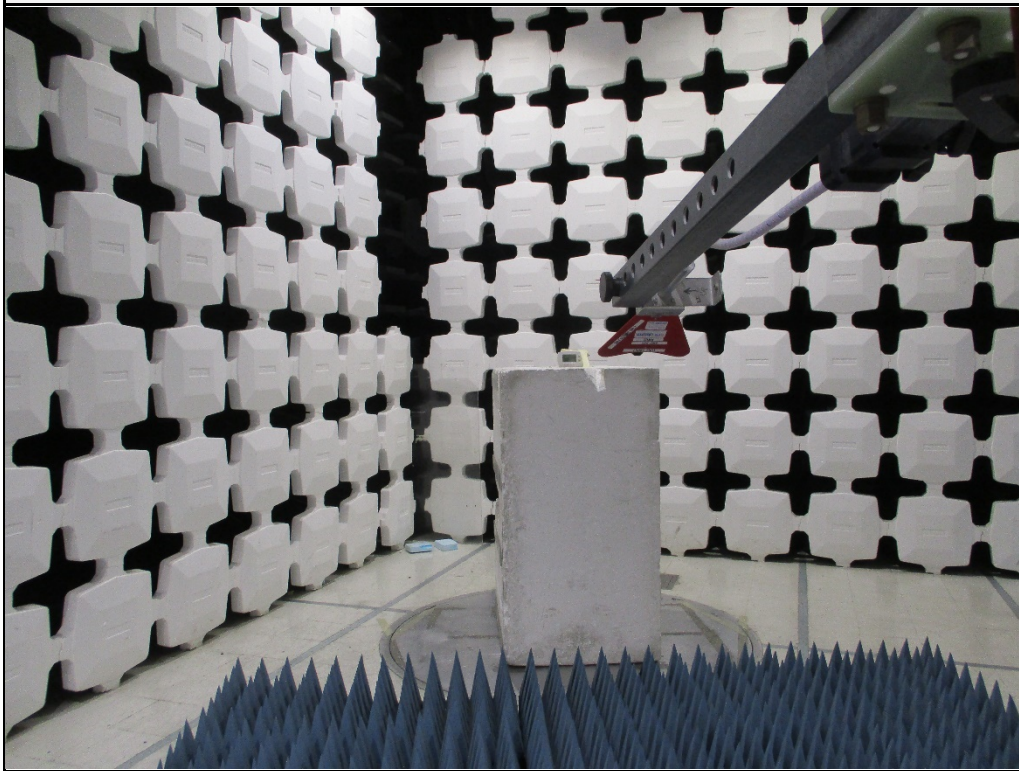

Test Setup for Spurious Radiated Emissions, 30-1000MHz – Antenna Polarization Horizontal

Test Setup for Spurious Radiated Emissions, 30-1000MHz – Antenna Polarization Vertical

Test Setup for Spurious Radiated Emissions, 1GHz to 18GHz – Antenna Polarization Horizontal

Test Setup for Spurious Radiated Emissions, 1GHz to 18GHz – Antenna Polarization Vertical

Test Setup for Spurious Radiated Emissions, Above 18GHz – Antenna Polarization
Horizontal

Test Setup for Spurious Radiated Emissions, Above 18GHz – Antenna Polarization
Vertical