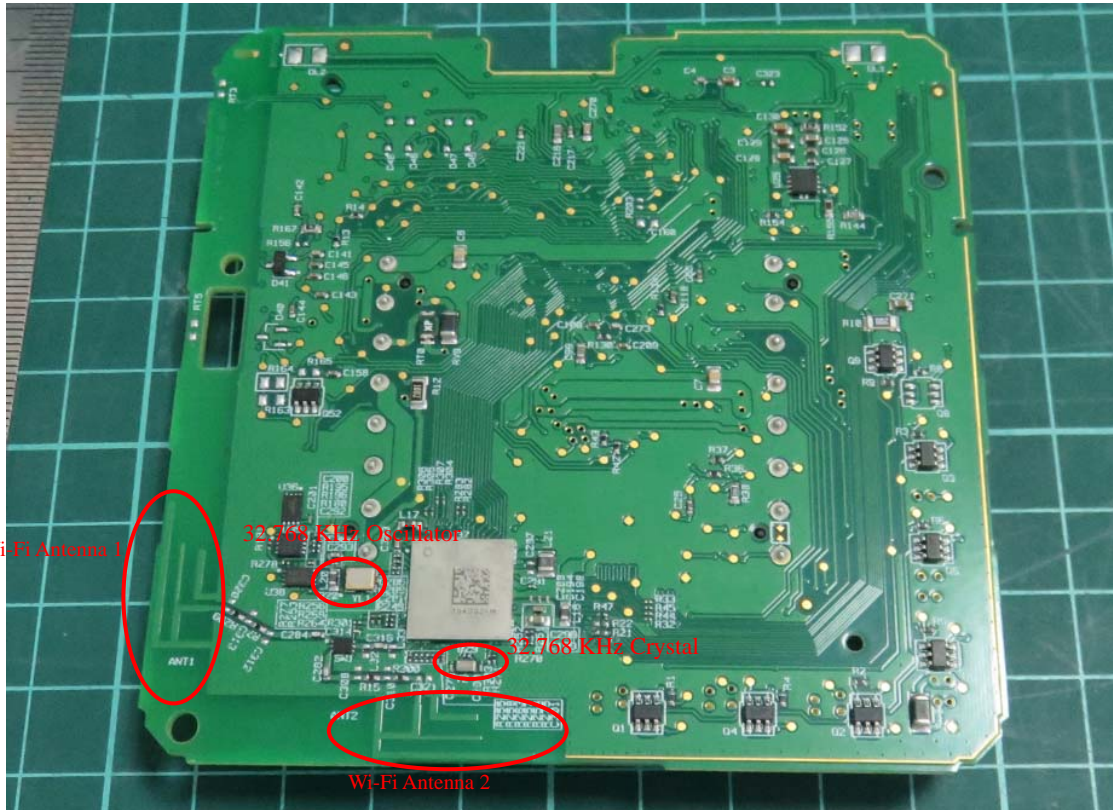

Internal photo

Wi-Fi Antenna 1

32.768 KHz OSCillator

32.768 KHz Crystal

Wi-Fi Antenna 2