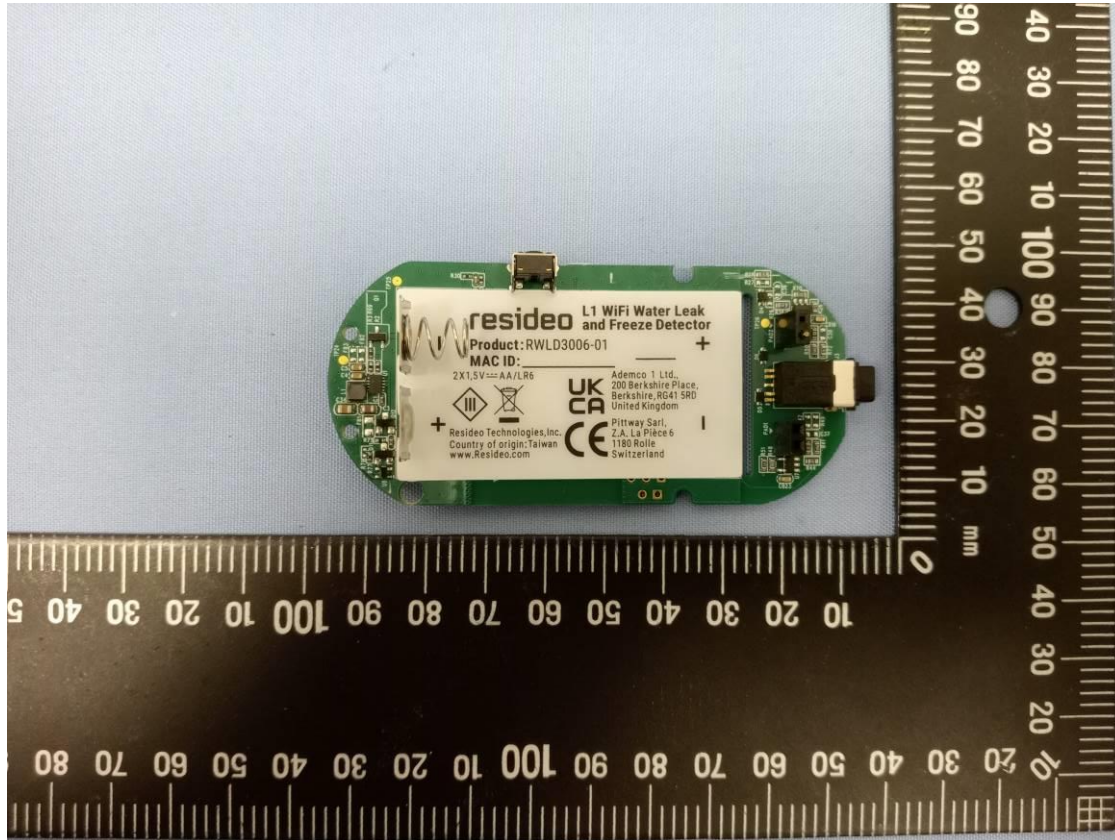

CN22V0IL (P15C-BLE) 002  
CN22V0IL (P15C-WiFi) 002  
CN22V0IL (FCC-MPE) 002

Product: L1 WiFi Water Leak and Freeze Detector

Trademark: Resideo

Type Identification: RWLD3001-001, RWLD3002-001, CHW3610W8001, YCHW3000W3003