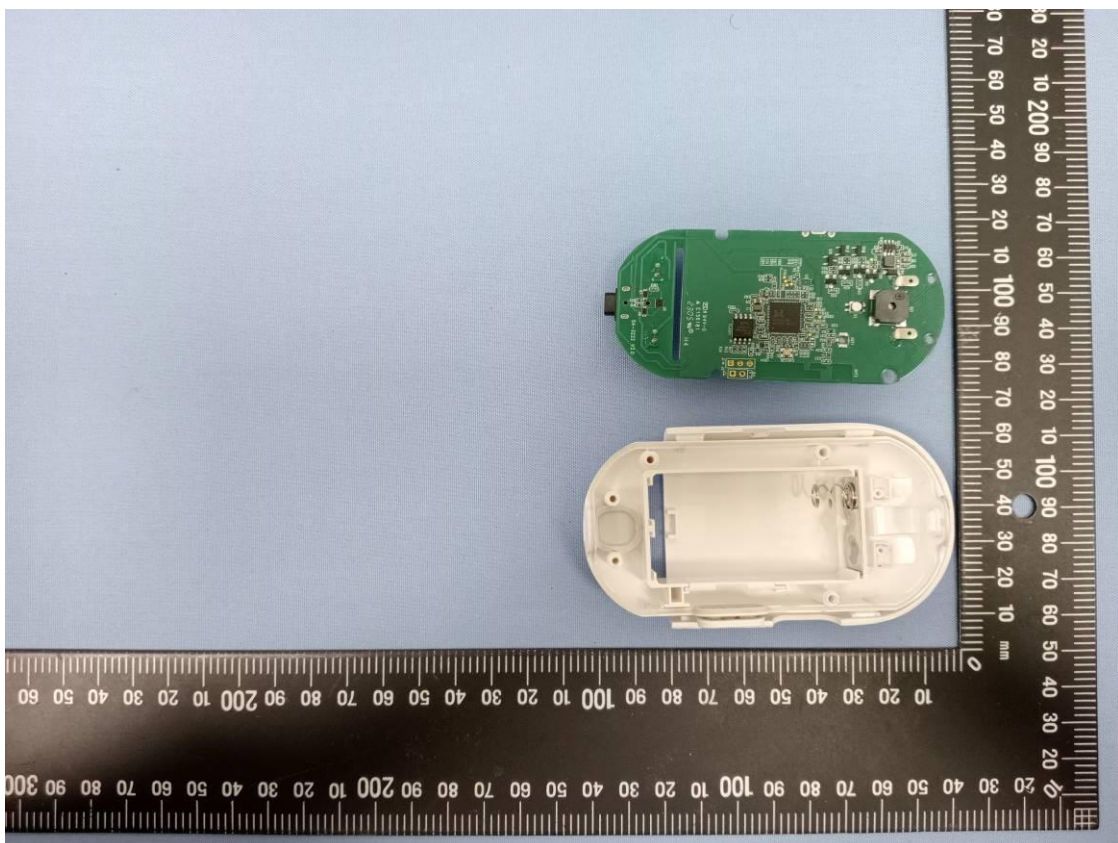

CN22V0IL (P15C-BLE) 002  
CN22V0IL (P15C-WiFi) 002  
CN22V0IL (FCC-MPE) 002

Product: L1 WiFi Water Leak and Freeze Detector

Trademark: Resideo

Type Identification: RWLD3001-001, RWLD3002-001, CHW3610W8001, YCHW3000W3003