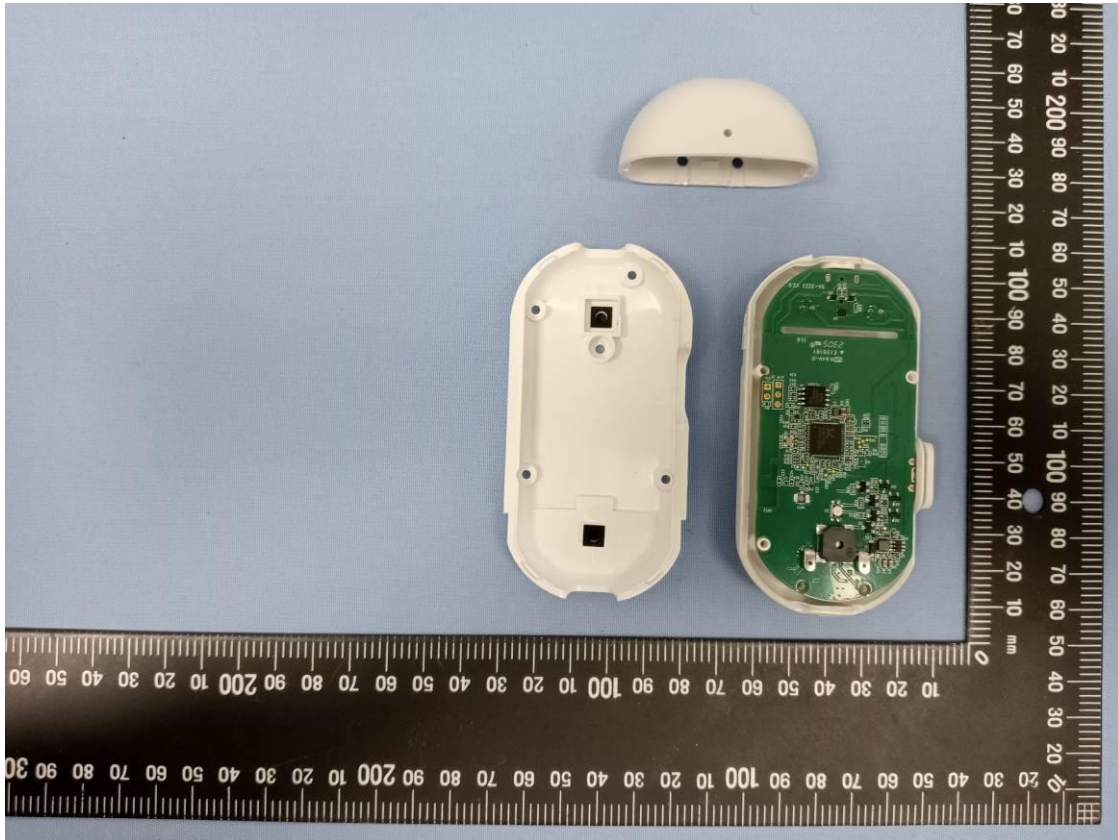

CN22V0IL (P15C-BLE) 002  
CN22V0IL (P15C-WiFi) 002  
CN22V0IL (FCC-MPE) 002

Product: L1 WiFi Water Leak and Freeze Detector

Trademark: Resideo

Type Identification: RWLD3001-001, RWLD3002-001, CHW3610W8001, YCHW3000W3003