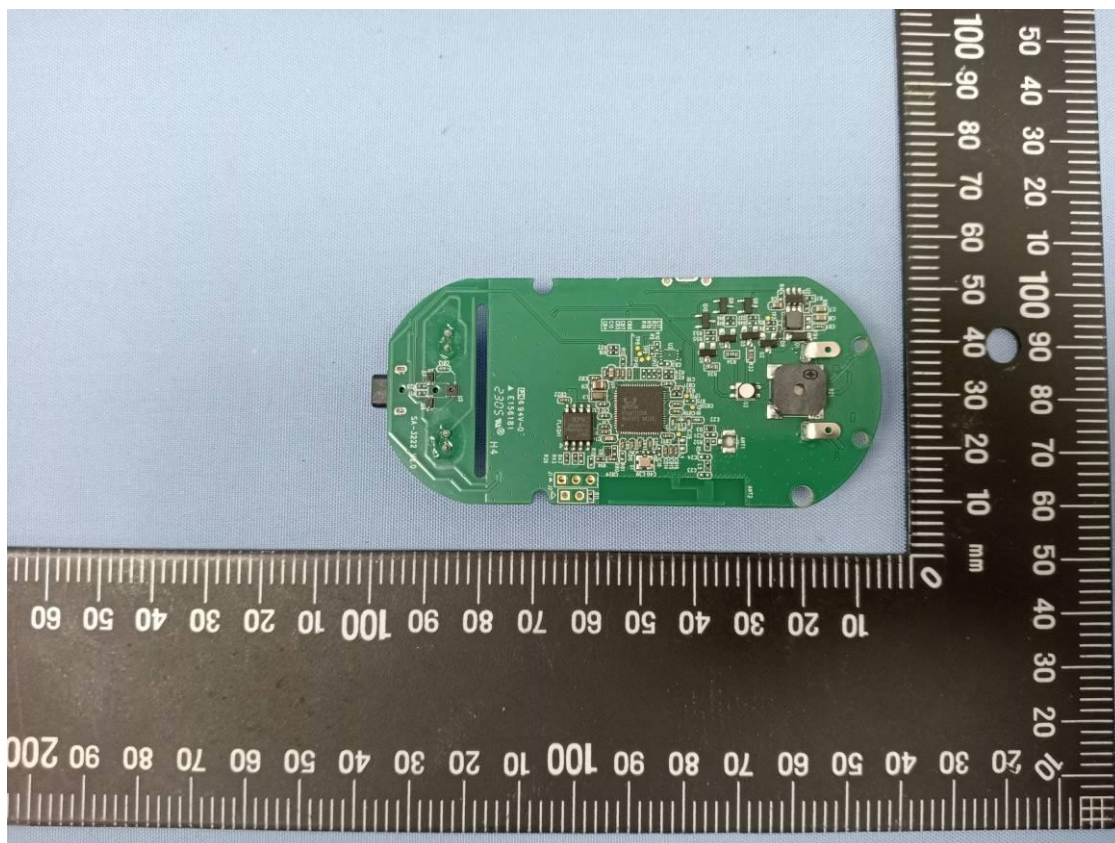

CN22V0IL (P15C-BLE) 002  
CN22V0IL (P15C-WiFi) 002  
CN22V0IL (FCC-MPE) 002

Product: L1 WiFi Water Leak and Freeze Detector

Trademark: Resideo

Type Identification: RWLD3001-001, RWLD3002-001, CHW3610W8001, YCHW3000W3003