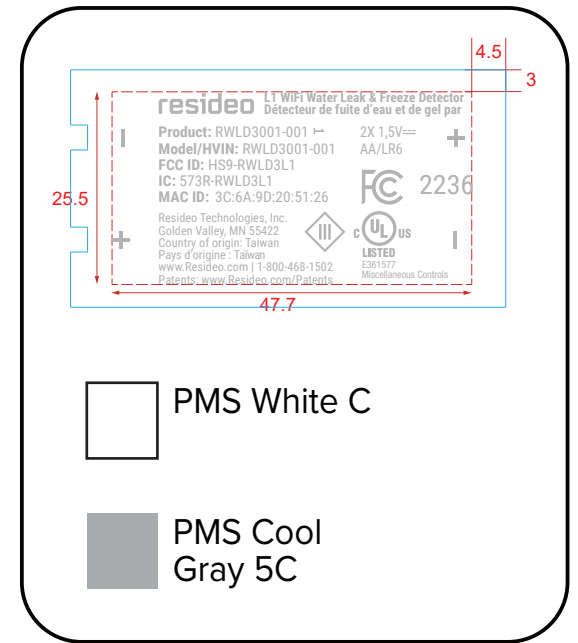

PRINTING DIMENSION

PROPORTION - 1 : 1

STICKER

PROPORTION - 1 : 1

SIZE: A4

UNIT: MM

UNSPECIFIED TOLERANCE

0- 6 : ±0.1