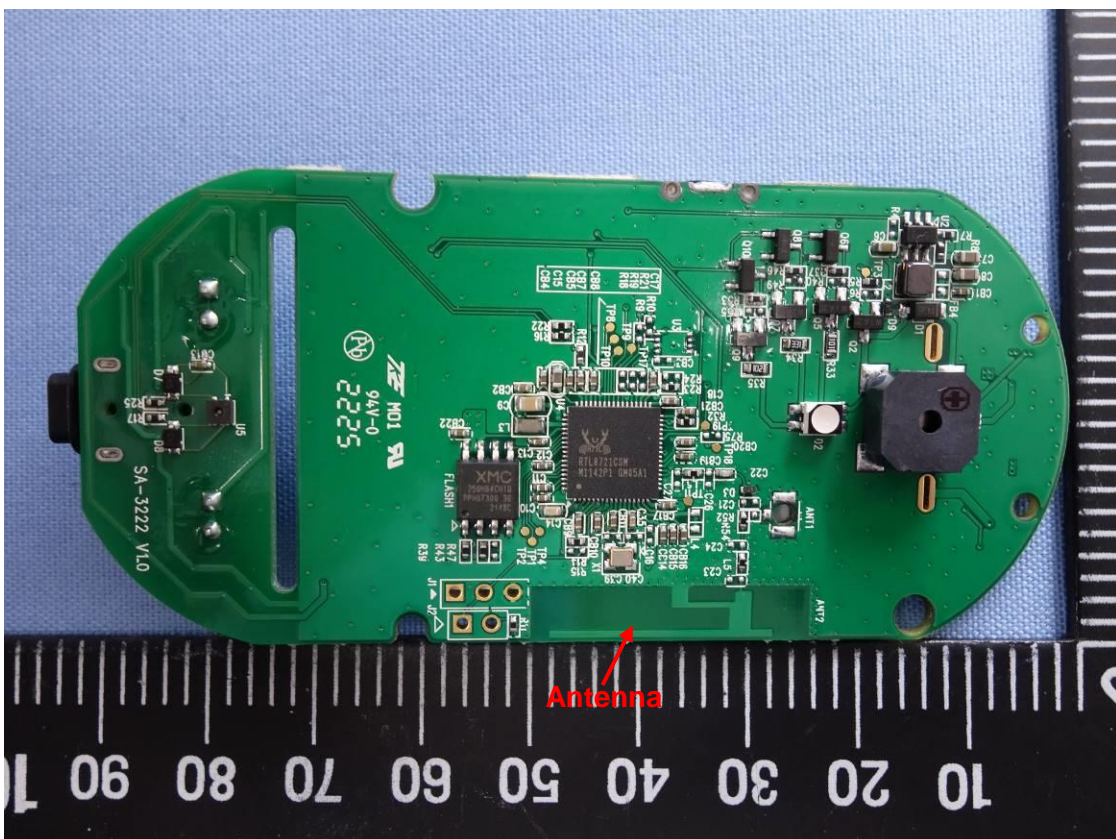

CN22V0IL (P15C-BLE) 001
CN22V0IL (P15C-WiFi) 001
CN22V0IL (FCC-MPE) 001

Product: L1 WiFi Water Leak and Freeze Detector

Trademark: Resideo

Type Identification: RWLD3001-001, RWLD3002-001, CHW3610W8001, YCHW3000W3003