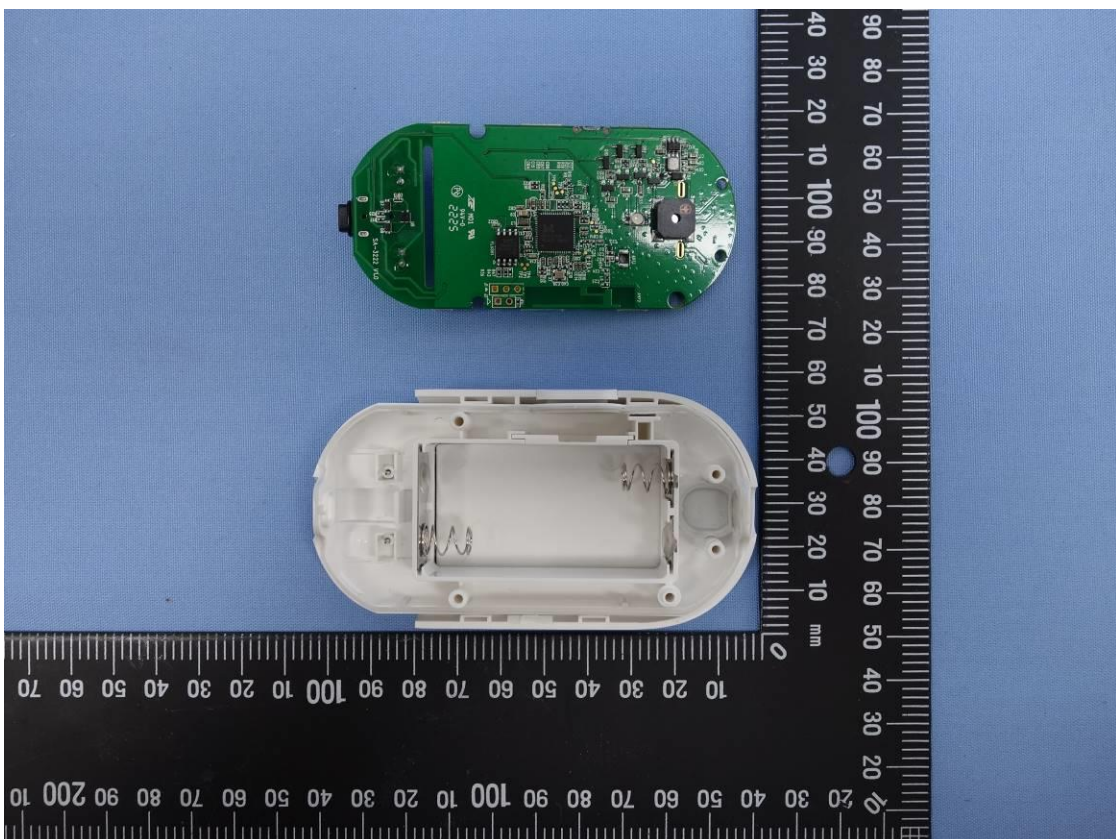

CN22V0IL (P15C-BLE) 001
CN22V0IL (P15C-WiFi) 001
CN22V0IL (FCC-MPE) 001

Product: L1 WiFi Water Leak and Freeze Detector

Trademark: Resideo

Type Identification: RWLD3001-001, RWLD3002-001, CHW3610W8001, YCHW3000W3003