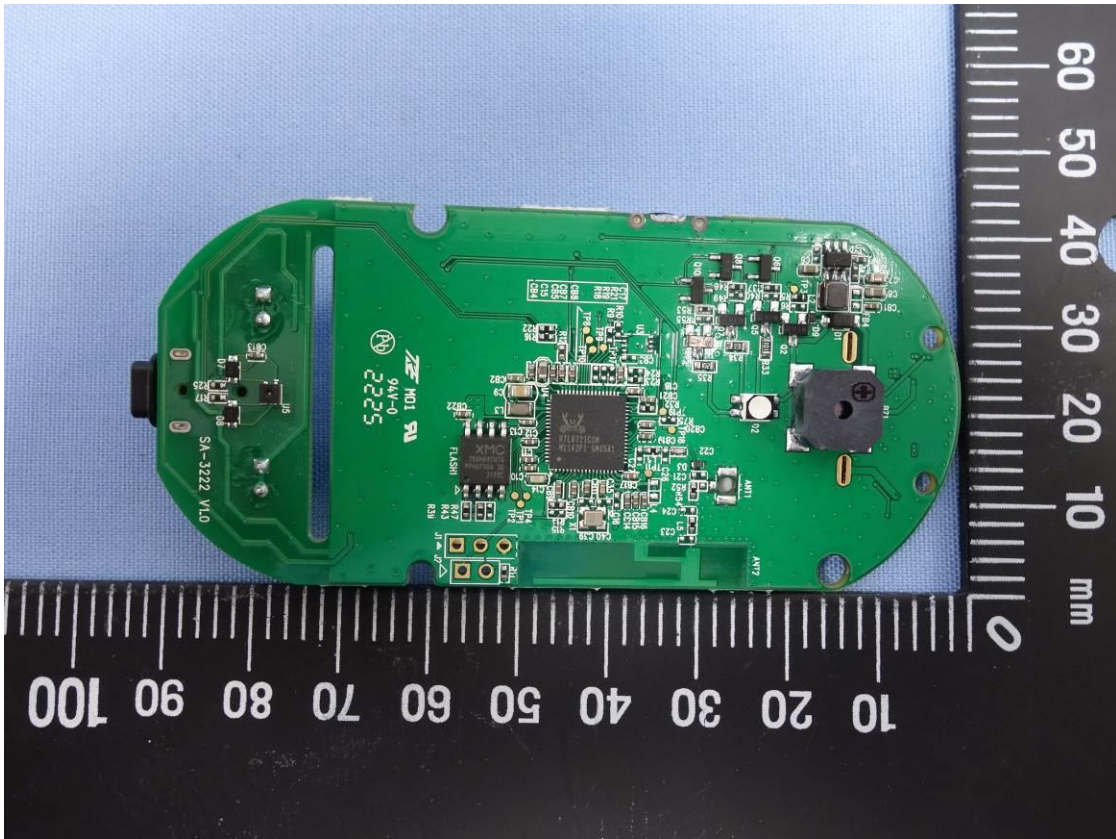

CN22V0IL (P15C-BLE) 001
CN22V0IL (P15C-WiFi) 001
CN22V0IL (FCC-MPE) 001

Product: L1 WiFi Water Leak and Freeze Detector

Trademark: Resideo

Type Identification: RWLD3001-001, RWLD3002-001, CHW3610W8001, YCHW3000W3003