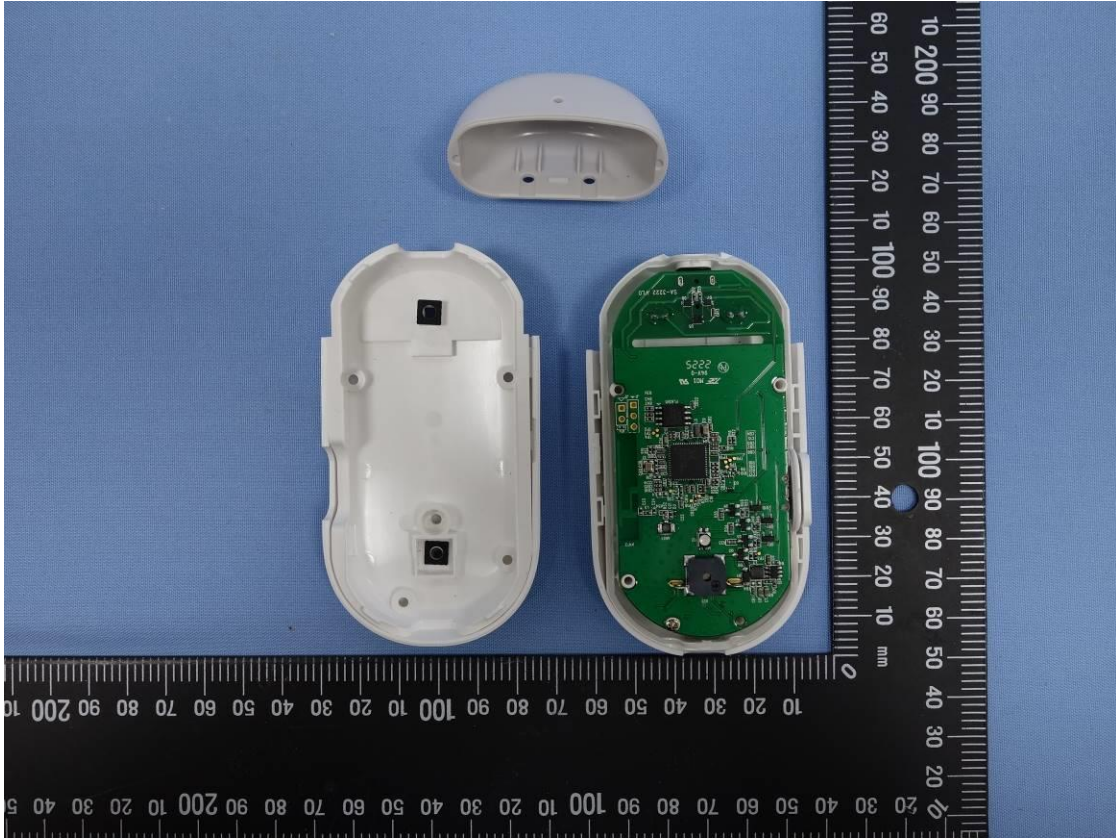

CN22V0IL (P15C-BLE) 001
CN22V0IL (P15C-WiFi) 001
CN22V0IL (FCC-MPE) 001

Product: L1 WiFi Water Leak and Freeze Detector

Trademark: Resideo

Type Identification: RWLD3001-001, RWLD3002-001, CHW3610W8001, YCHW3000W3003