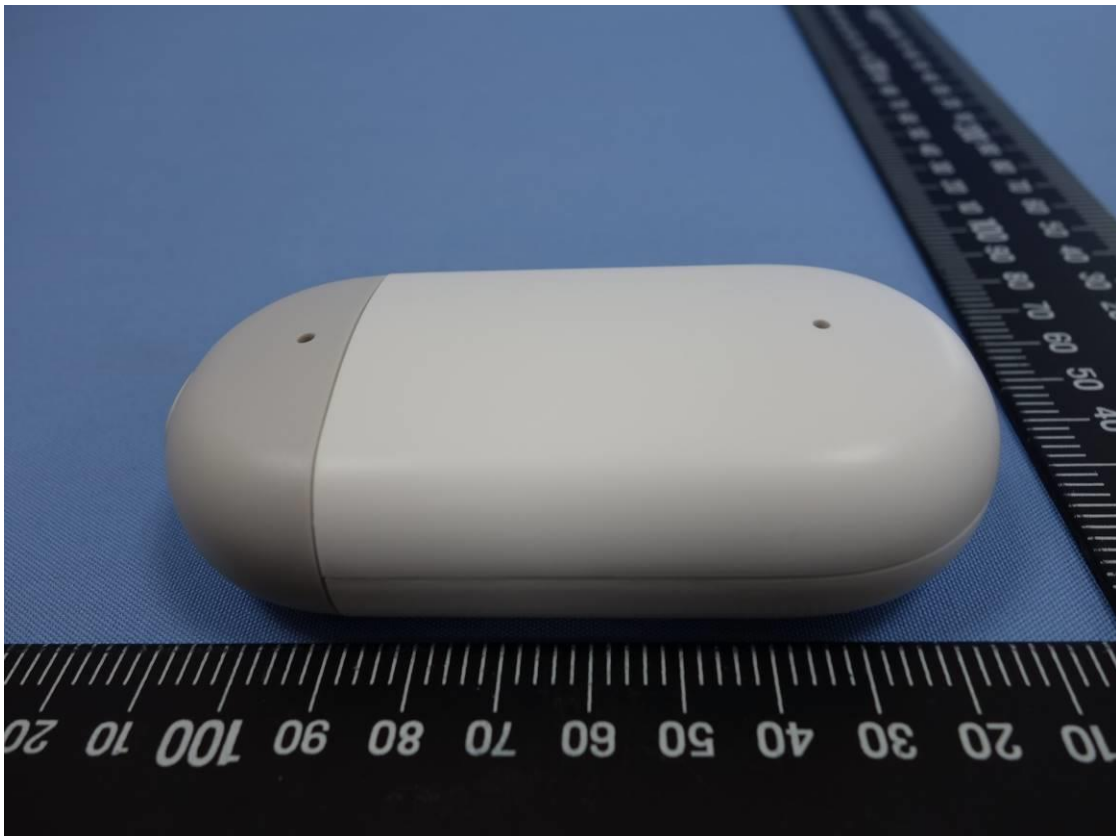

CN22V0IL (P15C-BLE) 001
CN22V0IL (P15C-WiFi) 001
CN22V0IL (FCC-MPE) 001

Product: L1 WiFi Water Leak and Freeze Detector

Trademark: Resideo

Type Identification: RWLD3001-001, RWLD3002-001, CHW3610W8001, YCHW3000W3003