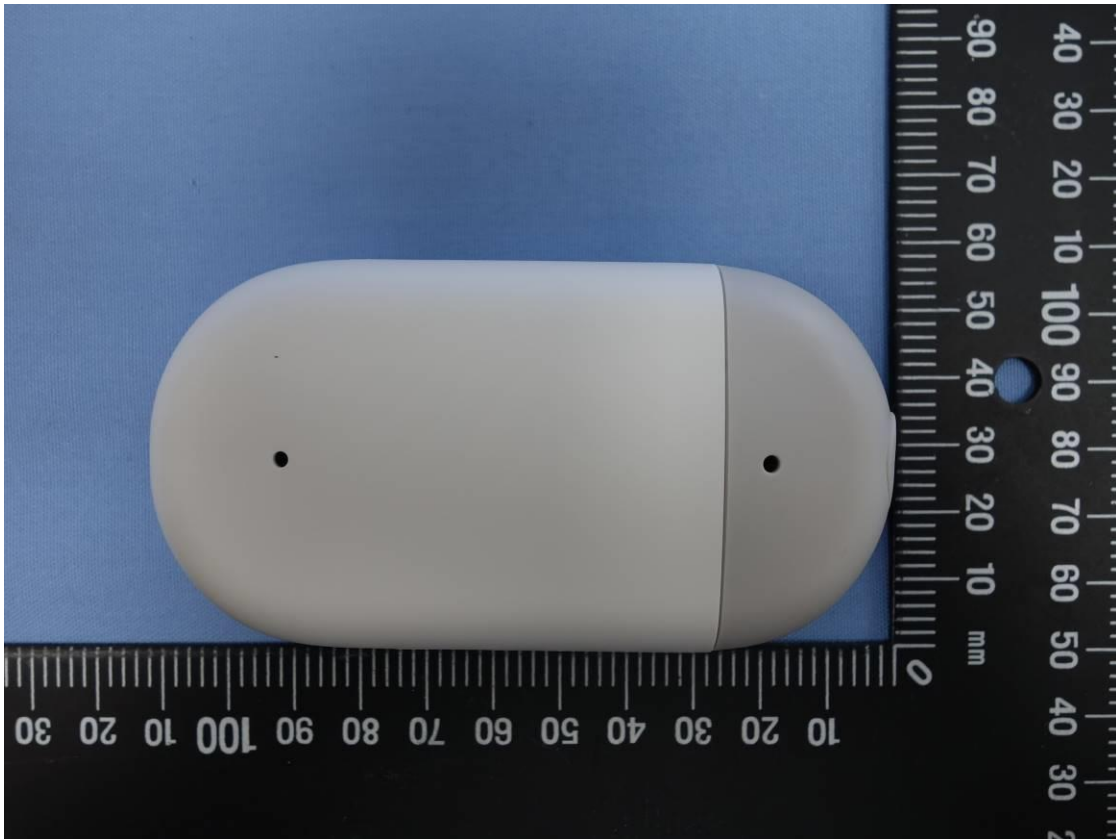

CN22V0IL (P15C-BLE) 001
CN22V0IL (P15C-WiFi) 001
CN22V0IL (FCC-MPE) 001

Product: L1 WiFi Water Leak and Freeze Detector

Trademark: Resideo

Type Identification: RWLD3001-001, RWLD3002-001, CHW3610W8001, YCHW3000W3003