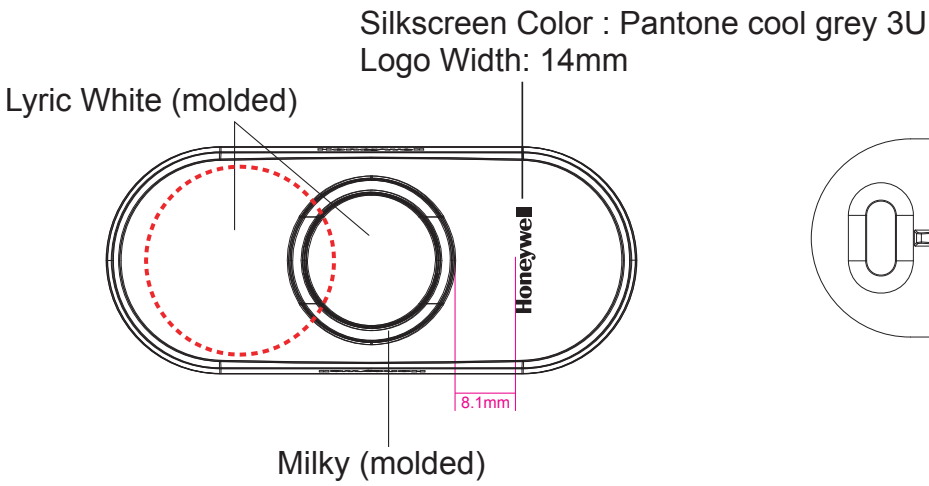

D033 (SP1) Molded Lyric White

D033 (SP1) Molded Lyric White