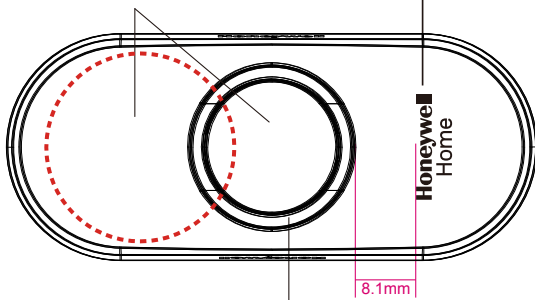

RPWL401B2000/A – D033YU800D4CMK1

D033 (SP1) Molded Black 7021C

Black 7021C (molded)

Silkscreen White Color

Silkscreen Color: Pantone cool grey 7C

Silkscreen Color : Pantone cool grey 7C

Logo Width: 14mm

Black 7021C (molded)

Milky (molded)

Engraving

Logo Width: 25x2.9mm

Black 7021C (molded)

Black 7021C (molded)