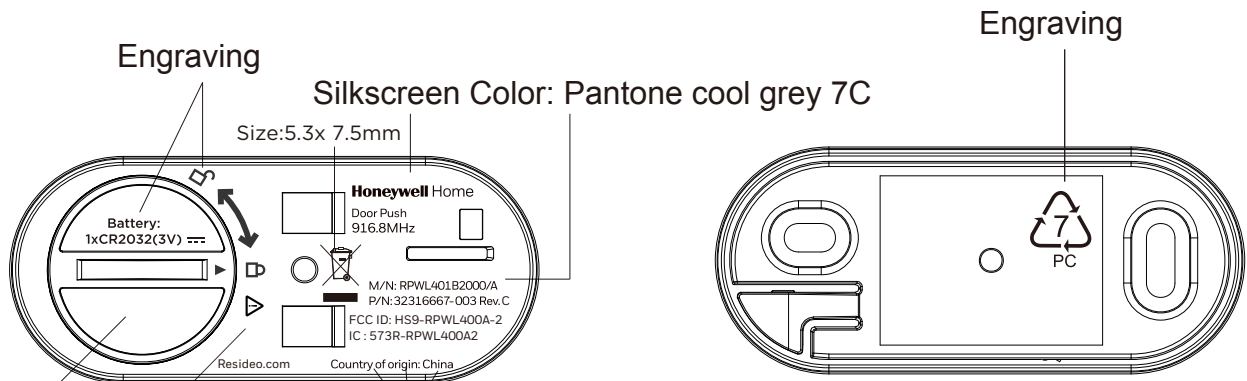

RPWL401B2000/A – D033YU800D4CMK1

D033 (SP1) Molded Black 7021C

Black 7021C (molded)

Silkscreen White Color

Silkscreen Color: Pantone cool grey 7C

Silkscreen Color : Pantone cool grey 7C

Logo Width: 14mm

Black 7021C (molded)

Milky (molded)

Engraving

Logo Width: 25x2.9mm

Black 7021C (molded)

Black 7021C (molded)