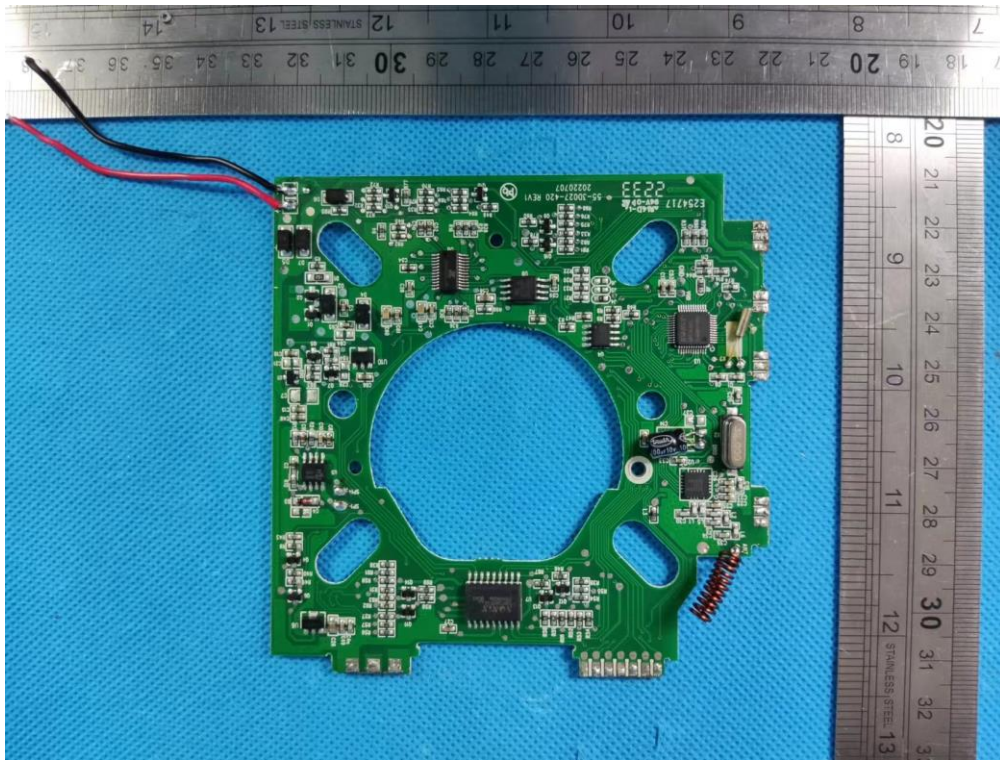

**Internal Photo**

**FCC ID: HS9-RDWL917AX-2**

**IC: 573R-RDWL917AX2**

**Inner View of the EUT**

**View of antenna**

**Inner circuit top view**

**Inner circuit top view**

**Inner circuit top view**

**Inner circuit top view**

Inner circuit top view

Inner circuit top view

**Inner circuit top view**

**Inner circuit top view**

**View of battery**