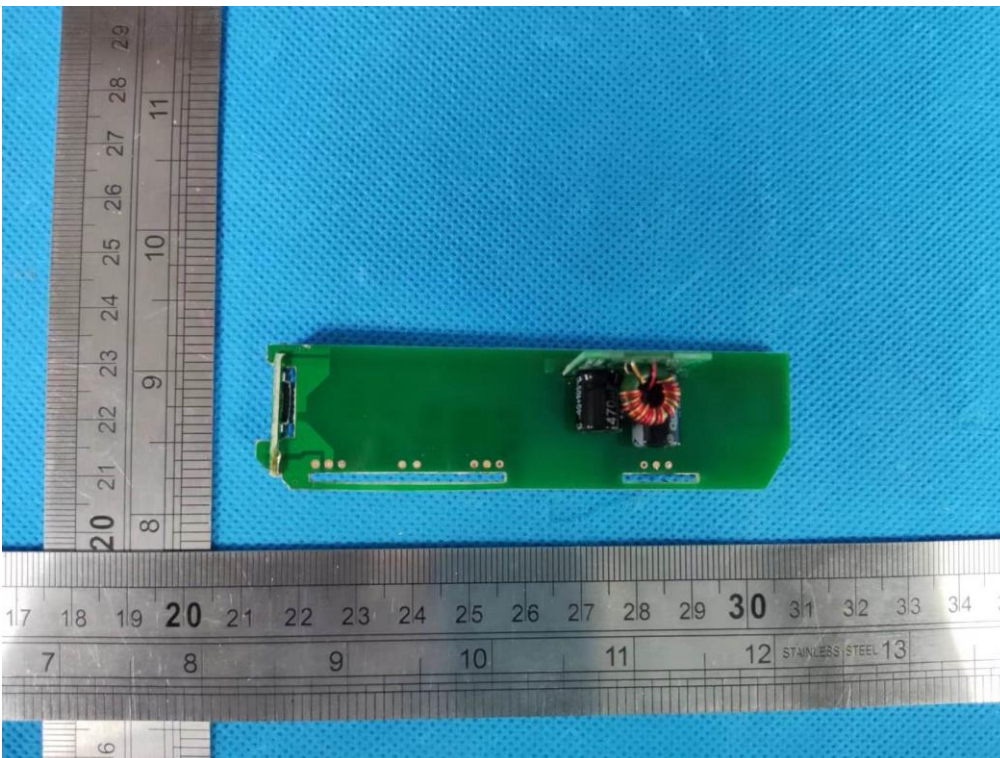

**Internal Photo**

**FCC ID: HS9-RDWL917AX-2**

**IC: 573R-RDWL917AX2**

**Inner View of the EUT**

**View of antenna**

**Inner circuit top view**

**Inner circuit top view**

**Inner circuit top view**

**Inner circuit top view**

Inner circuit top view

Inner circuit top view

**Inner circuit top view**

**Inner circuit top view**

**View of battery**