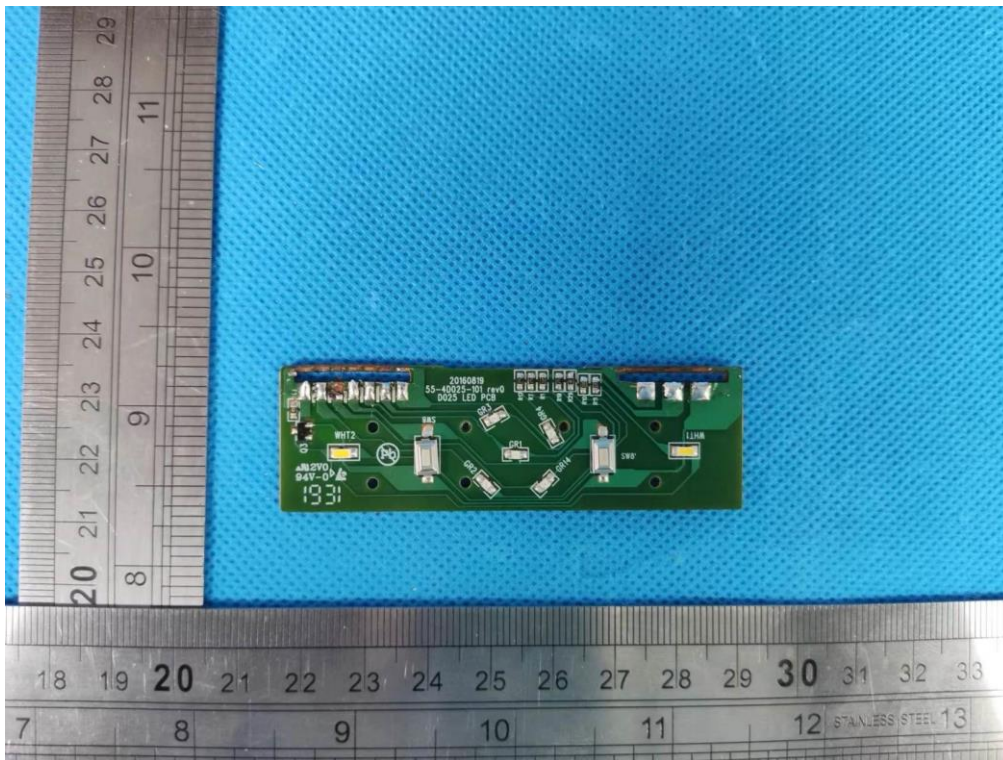

**Internal Photo**

**FCC ID: HS9-RDWL917AX-2**

**IC: 573R-RDWL917AX2**

**Inner View of the EUT**

**View of antenna**

**Inner circuit top view**

**Inner circuit top view**

**Inner circuit top view**

**Inner circuit top view**

Inner circuit top view

Inner circuit top view

**Inner circuit top view**

**Inner circuit top view**

**View of battery**