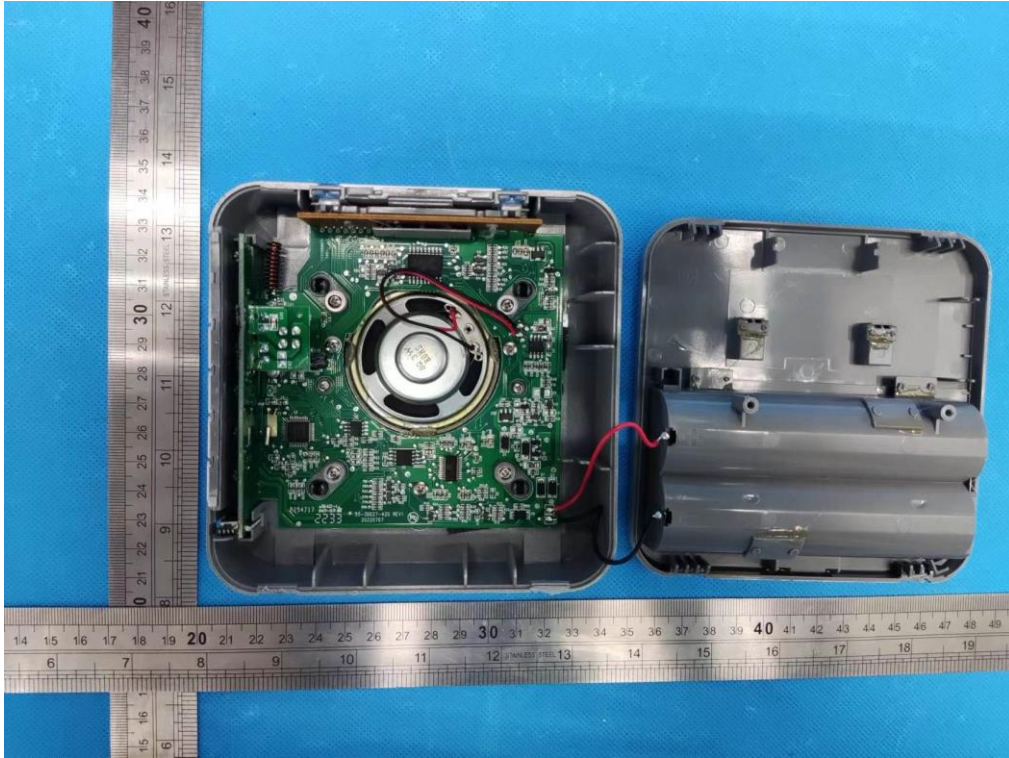

**Internal Photo**

**FCC ID: HS9-RDWL917AX-2**

**IC: 573R-RDWL917AX2**

**Inner View of the EUT**

**View of antenna**

**Inner circuit top view**

**Inner circuit top view**

**Inner circuit top view**

**Inner circuit top view**

Inner circuit top view

Inner circuit top view

**Inner circuit top view**

**Inner circuit top view**

**View of battery**