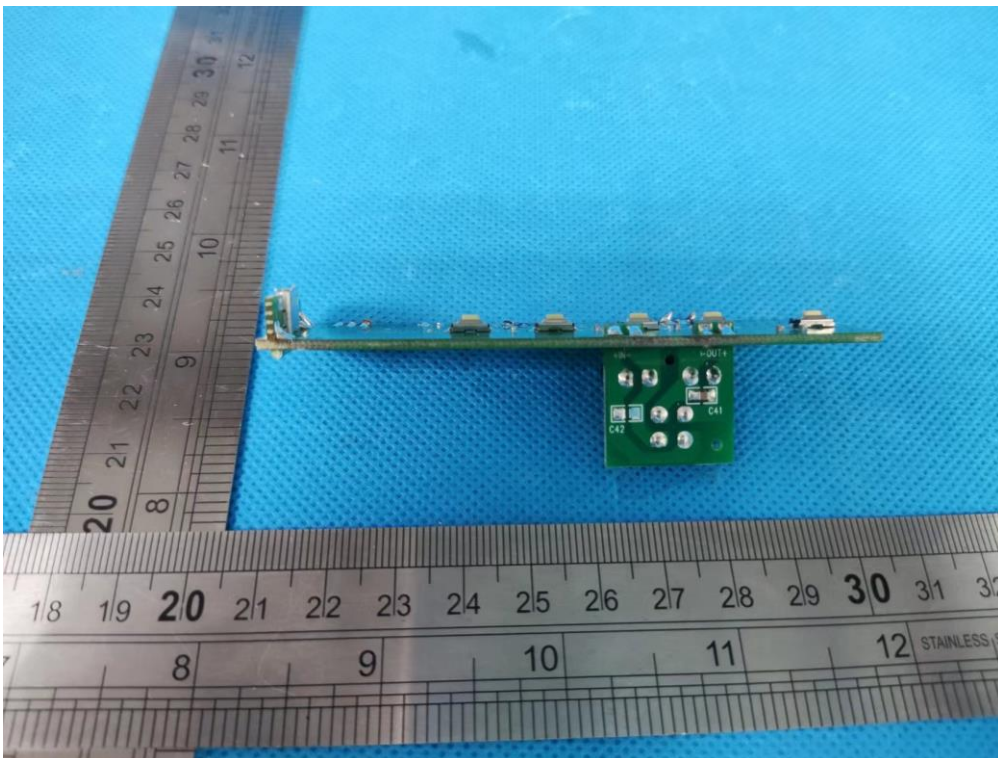

**Internal Photo**

**FCC ID: HS9-RDWL917AX-2**

**IC: 573R-RDWL917AX2**

**Inner View of the EUT**

**View of antenna**

**Inner circuit top view**

**Inner circuit top view**

**Inner circuit top view**

**Inner circuit top view**

Inner circuit top view

Inner circuit top view

**Inner circuit top view**

**Inner circuit top view**

**View of battery**