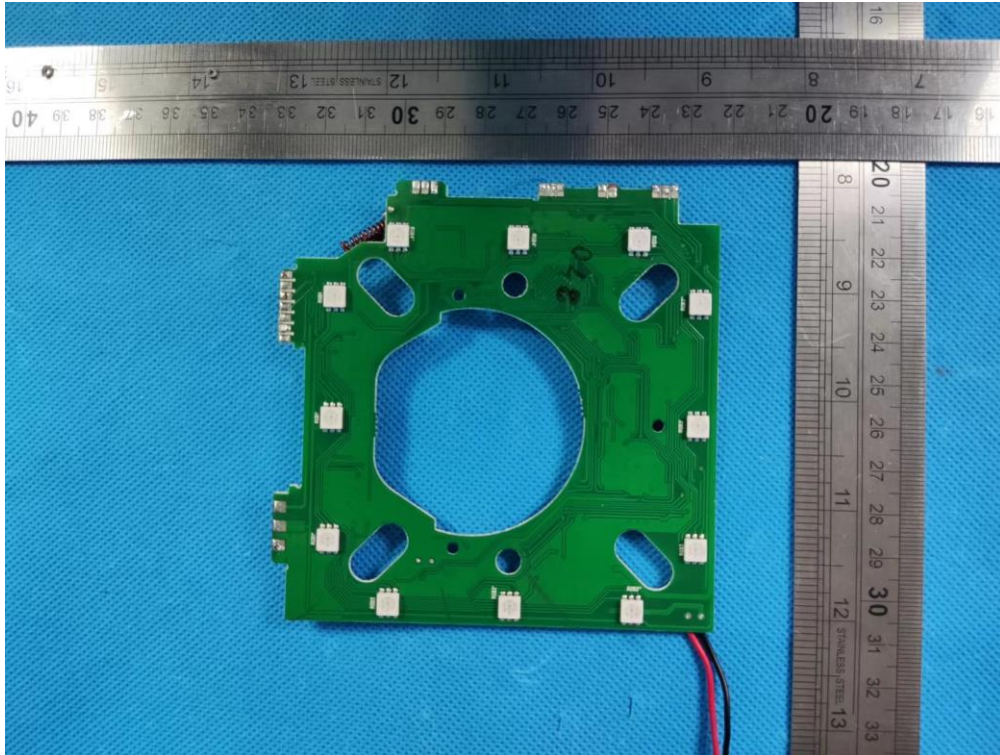

**Internal Photo**

**FCC ID: HS9-RDWL917AX-2**

**IC: 573R-RDWL917AX2**

**Inner View of the EUT**

**View of antenna**

**Inner circuit top view**

**Inner circuit top view**

**Inner circuit top view**

**Inner circuit top view**

Inner circuit top view

Inner circuit top view

**Inner circuit top view**

**Inner circuit top view**

**View of battery**