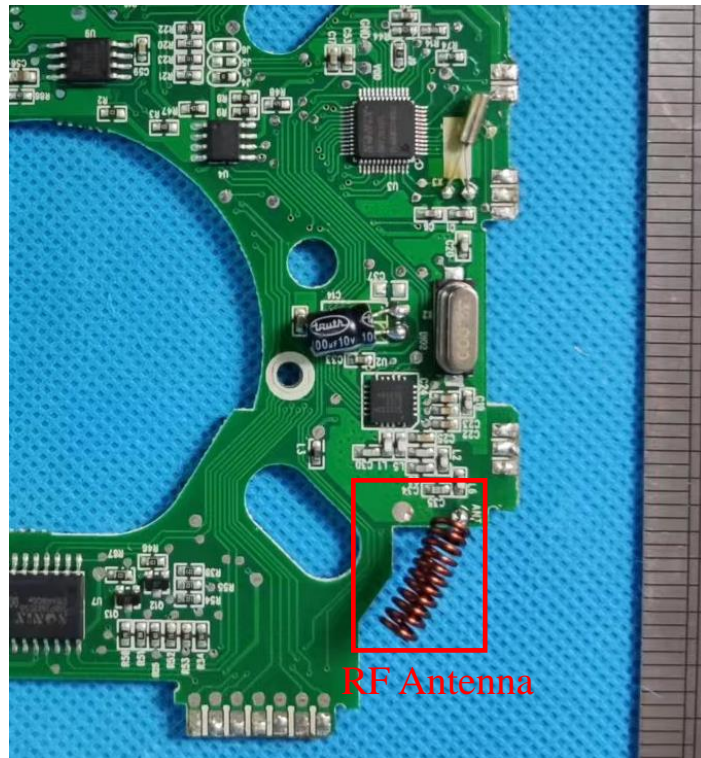

**Internal Photo**

**FCC ID: HS9-RDWL917AX-2**

**IC: 573R-RDWL917AX2**

**Inner View of the EUT**

**View of antenna**

**Inner circuit top view**

**Inner circuit top view**

**Inner circuit top view**

**Inner circuit top view**

Inner circuit top view

Inner circuit top view

**Inner circuit top view**

**Inner circuit top view**

**View of battery**