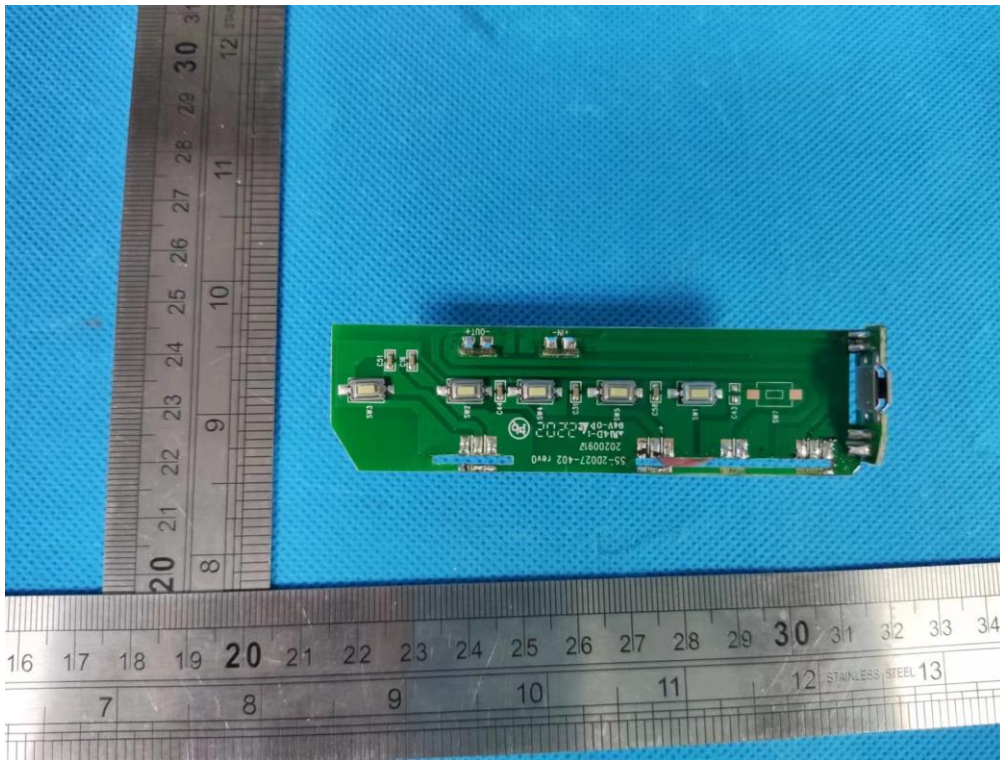

**Internal Photo**

**FCC ID: HS9-RDWL917AX-2**

**IC: 573R-RDWL917AX2**

**Inner View of the EUT**

**View of antenna**

**Inner circuit top view**

**Inner circuit top view**

**Inner circuit top view**

**Inner circuit top view**

Inner circuit top view

Inner circuit top view

**Inner circuit top view**

**Inner circuit top view**

**View of battery**