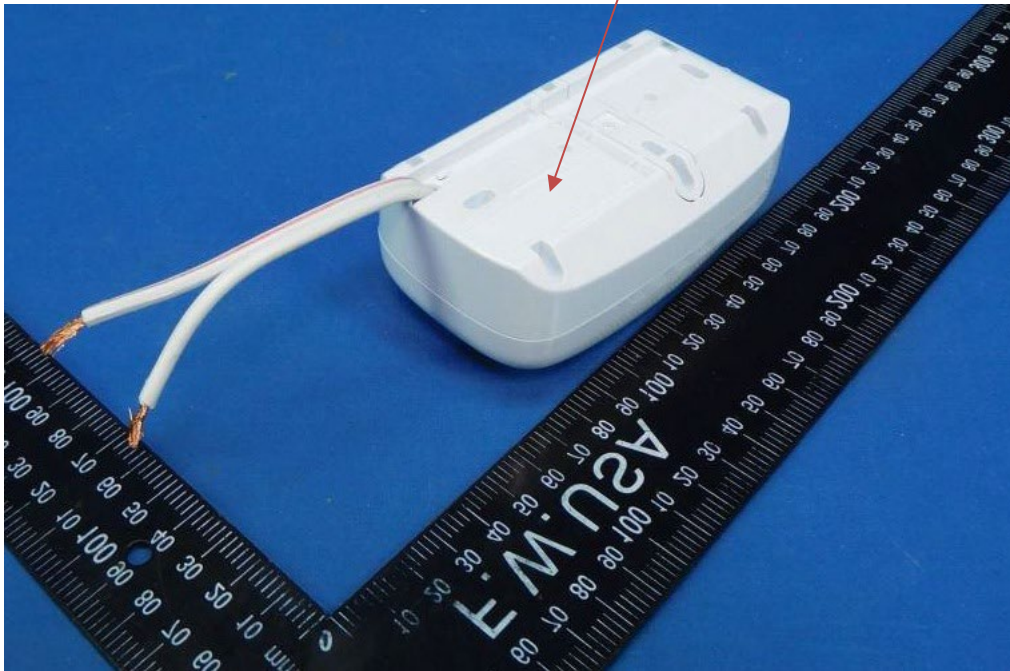

Model : DT8050A

PROPOSED FCC ID LABEL AND LOCATION

The label will be permanently affixed at a conspicuous location on the device.
Bottom side: