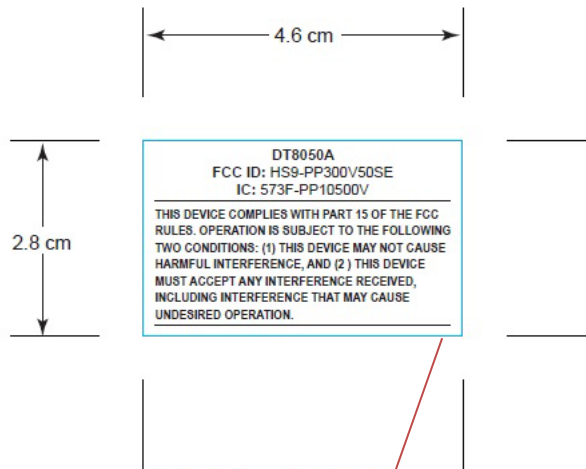

Model : DT8050A

PROPOSED FCC ID LABEL AND LOCATION

The label will be permanently affixed at a conspicuous location on the device.
Bottom side: