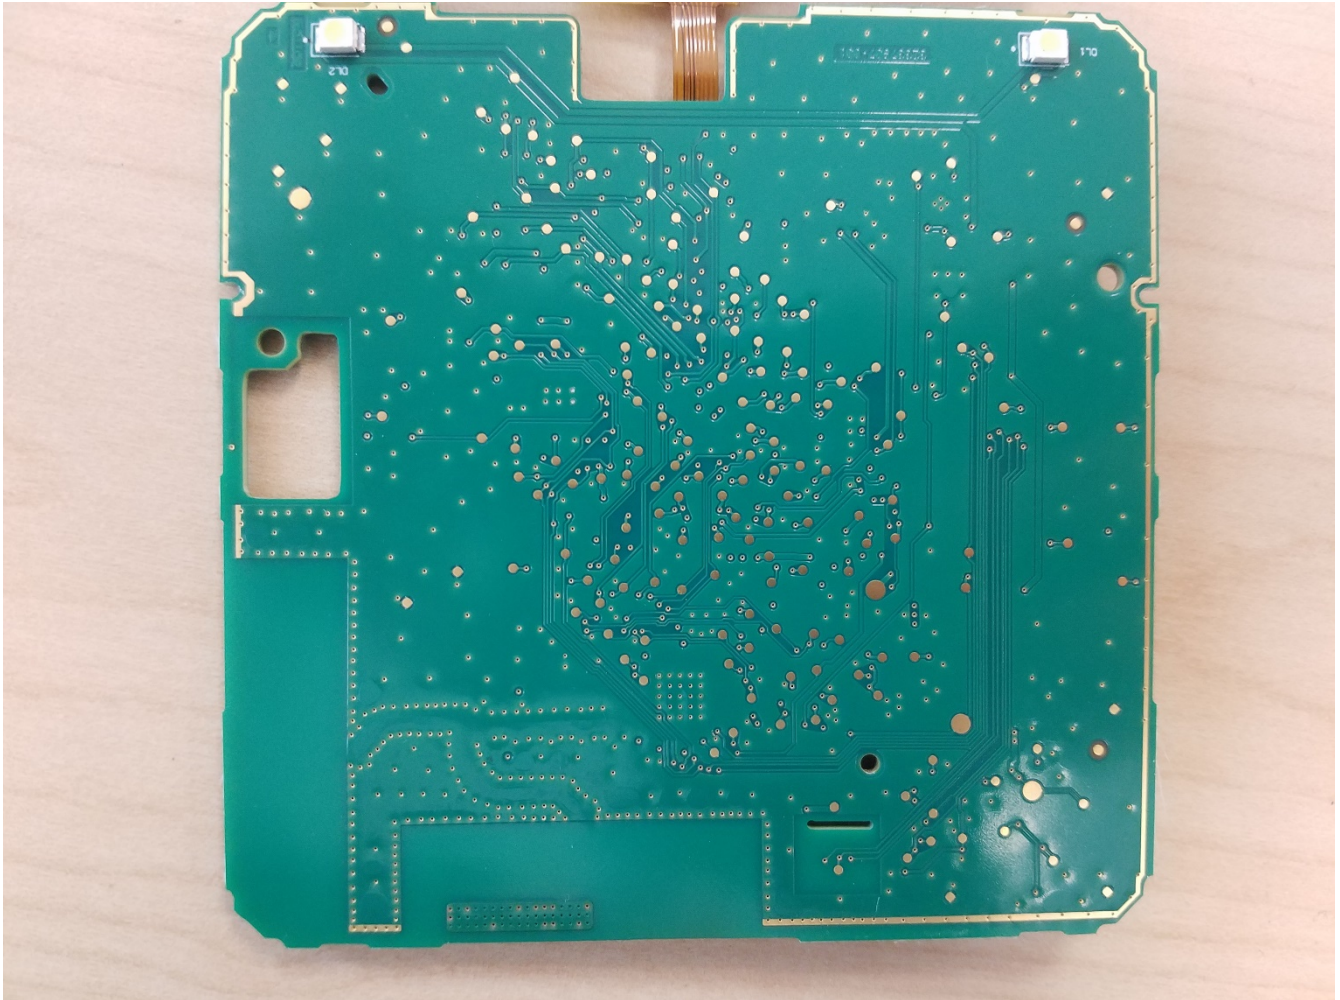

LANCER CONTROLLER INTERNAL PHOTOS

INTERIOR – REAR COVER REMOVED

FRONT COVER - INTERIOR

LCD / PCB - REMOVED

MAIN PCB BOTTOM

BOTTOM LCD WITH COVER (TOP)

LCD COVER (BOTTOM)