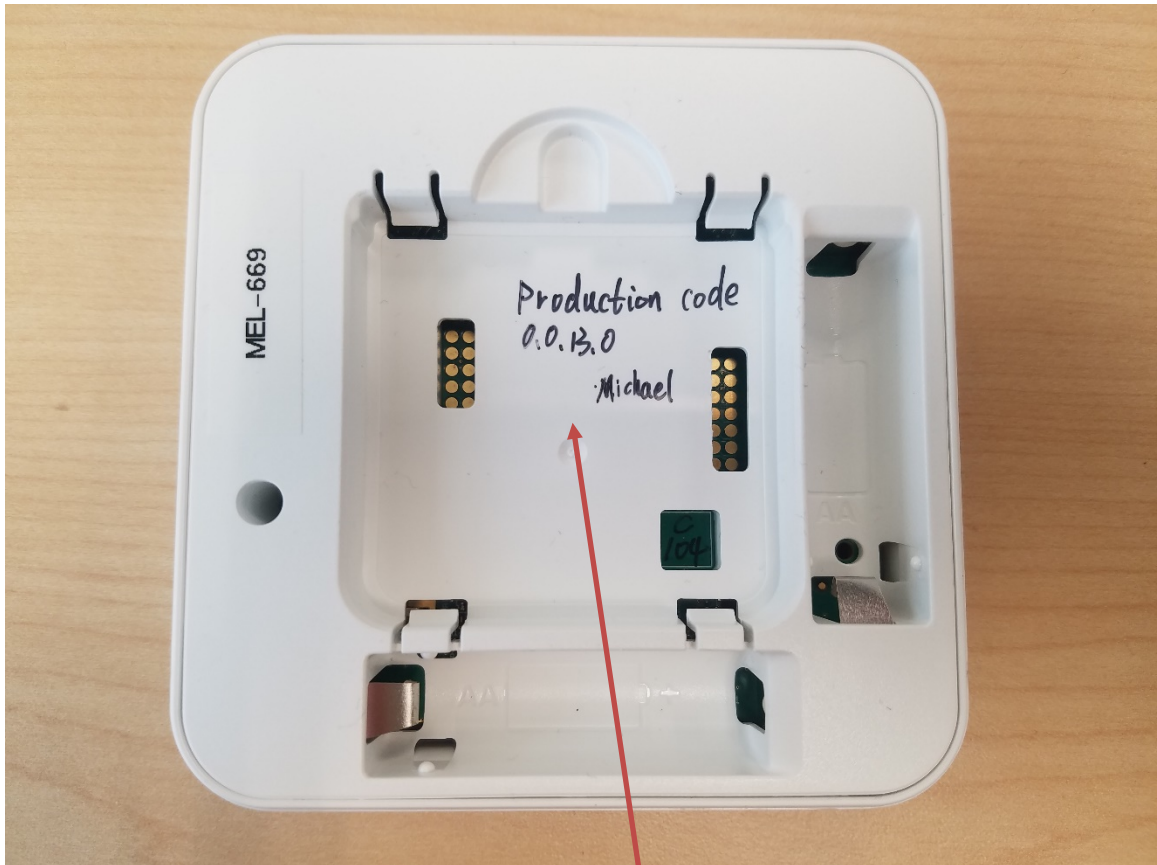

LABEL INFORMATION

EXACT LOCATION OF THE LABEL:

Label is located on the rear of the device in the location shown:

FCC/IC ID's Location

LABEL

 **mitsubishi electric**

MHK2 Remote Controller

Model: MRCH2
Serial #: [REDACTED]
FCC ID: HS9-MRCH2
IC: 573R-MRCH2
IFT: [REDACTED]