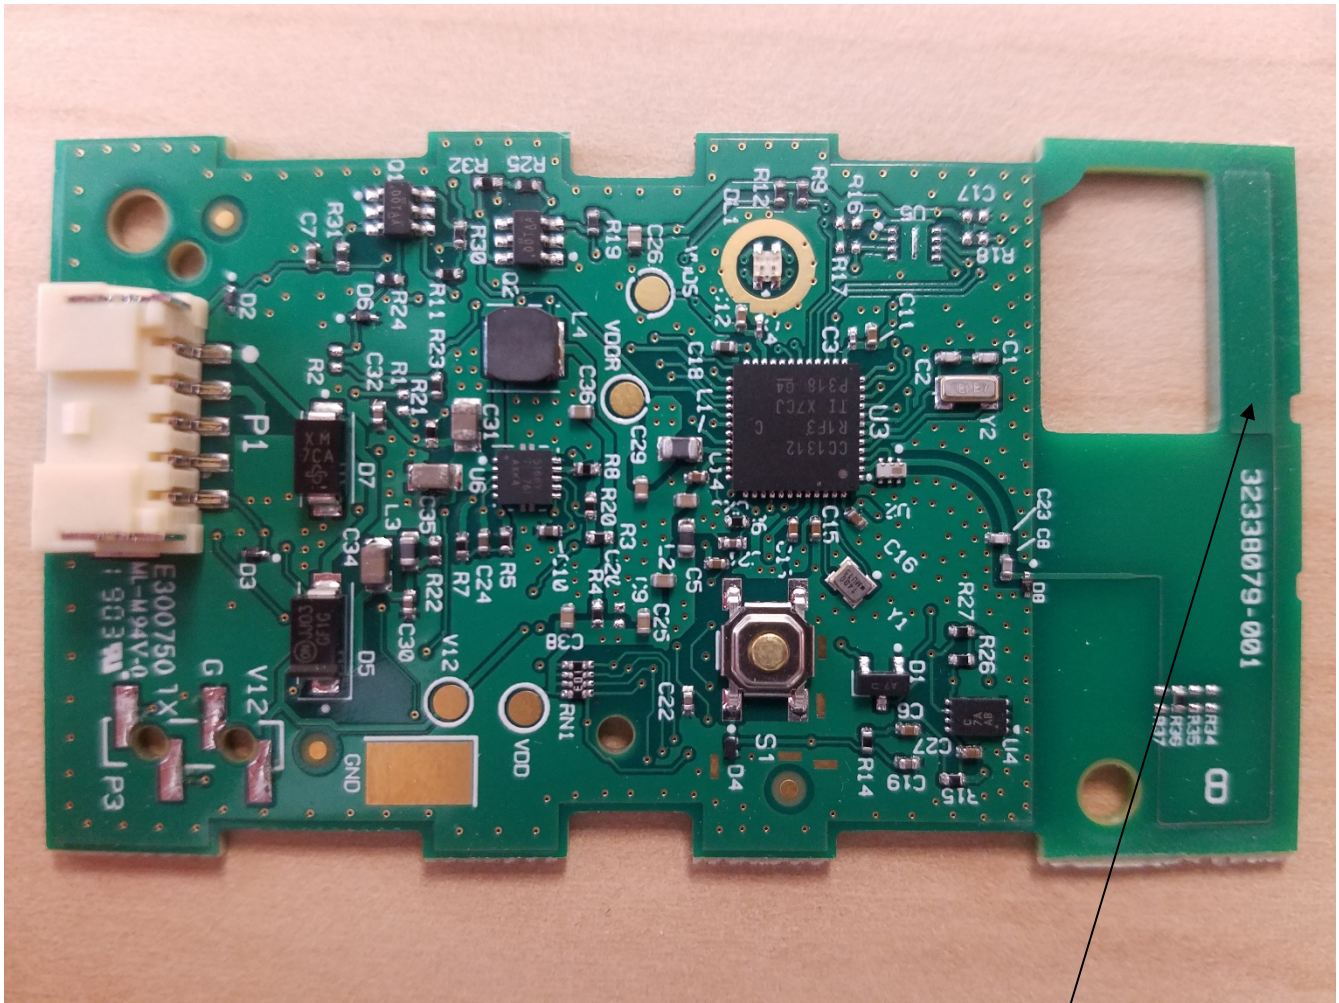

LANCER RECEIVER INTERNAL PHOTOS

INTERIOR – REAR COVER REMOVED

FRONT COVER - INTERIOR

TOP PCB

REDLINK ANTENNA

BOTTOM PCB