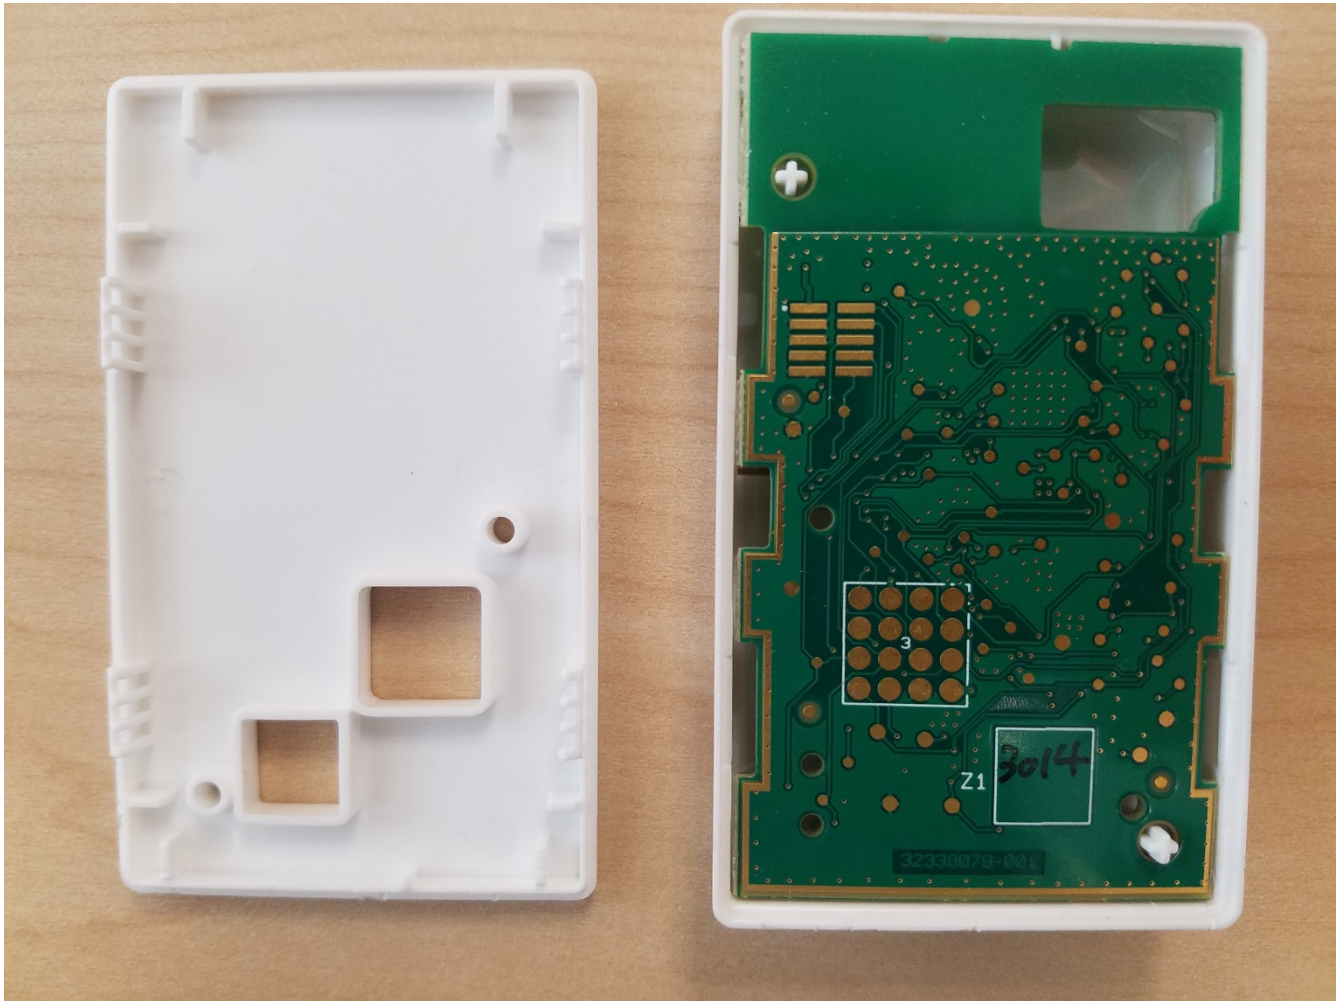

LANCER RECEIVER INTERNAL PHOTOS

INTERIOR – REAR COVER REMOVED

FRONT COVER - INTERIOR

TOP PCB

REDLINK ANTENNA

BOTTOM PCB