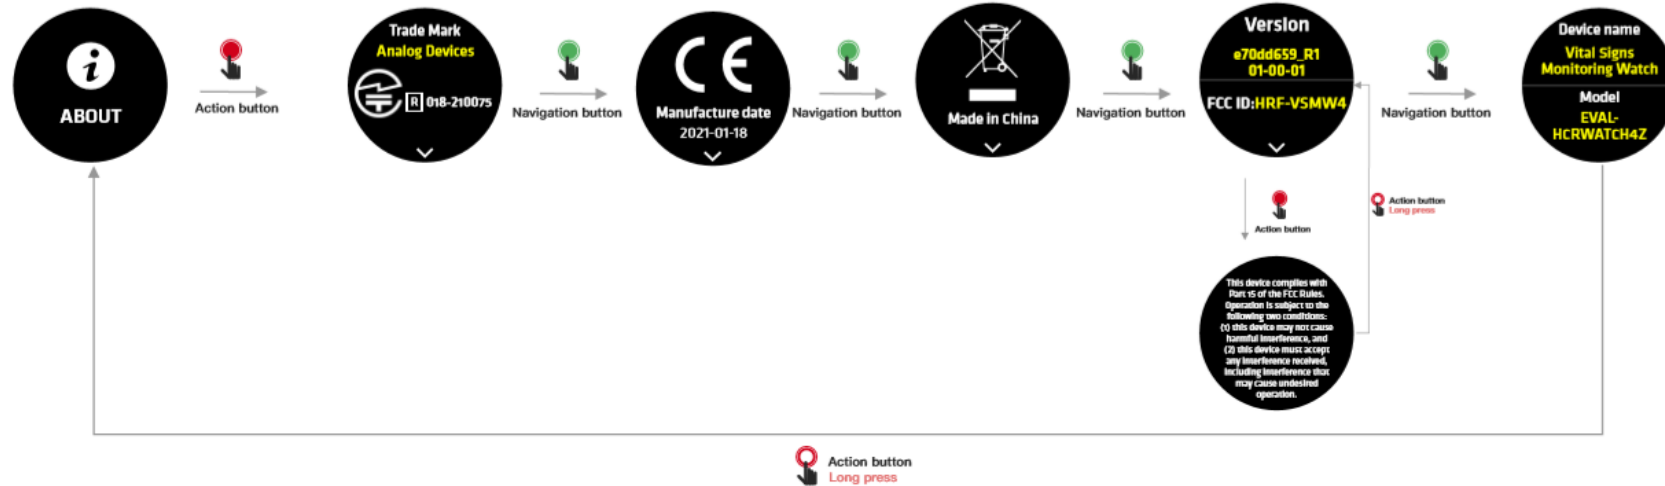

How to access to FCC ID and warning words

Main interface (static page)

First step: Switch to about page.

How to access to FCC ID and warning words

ABOUT

- short press: Confirm
- long press: Quit/Back
- short press: Navigation function

No action in current Page: Backlight will auto close after 30s

Second step: Enter ABOUT page

How to access to FCC ID and warning words

Third step: Switch to FCC ID page, and enter warning words page.