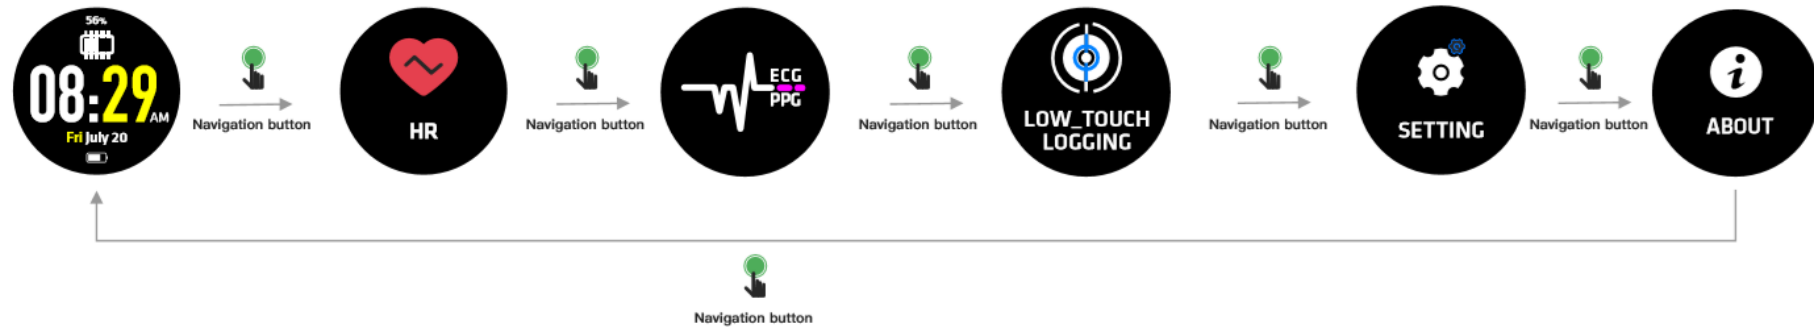

How to access to FCC ID and warning words

Main interface (static page)

First step: Switch to about page.

How to access to FCC ID and warning words

ABOUT

- short press: Confirm
- long press: Quit/Back
- short press: Navigation function

No action in current Page: Backlight will auto close after 30s

Second step: Enter ABOUT page

How to access to FCC ID and warning words

Third step: Switch to FCC ID page, and enter warning words page.