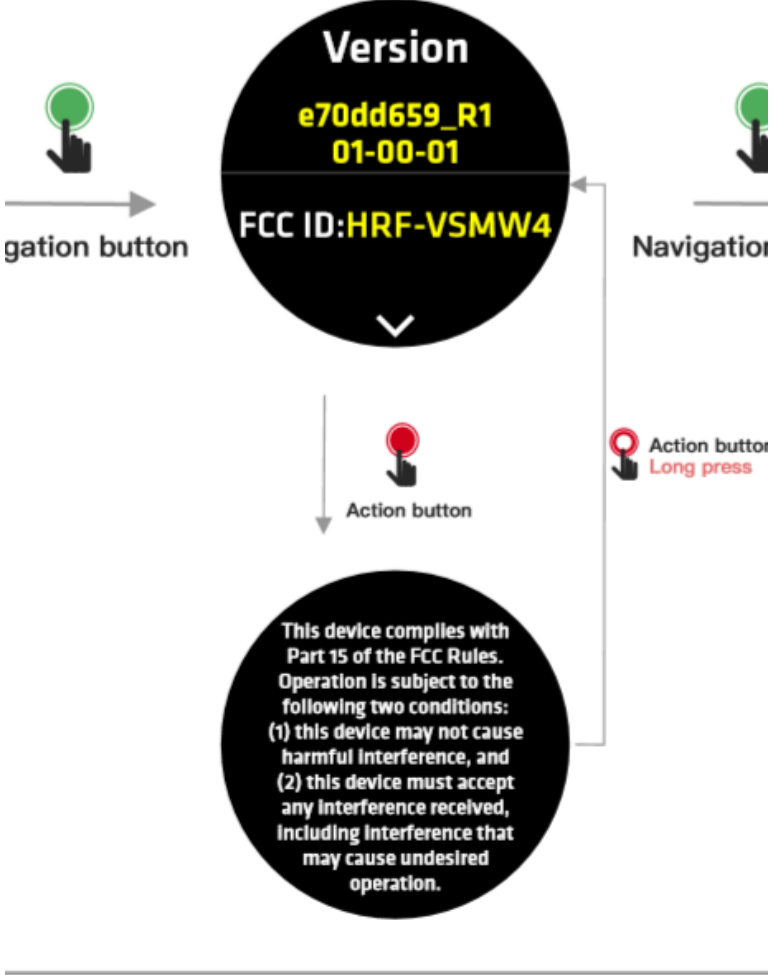

How to access to FCC ID and warning words

Main interface (static page)

First step: Switch to about page.

How to access to FCC ID and warning words

ABOUT

- short press: Confirm
- long press: Quit/Back
- short press: Navigation function

No action in current Page: Backlight will auto close after 30s

Second step: Enter ABOUT page

How to access to FCC ID and warning words

Third step: Switch to FCC ID page, and enter warning words page.