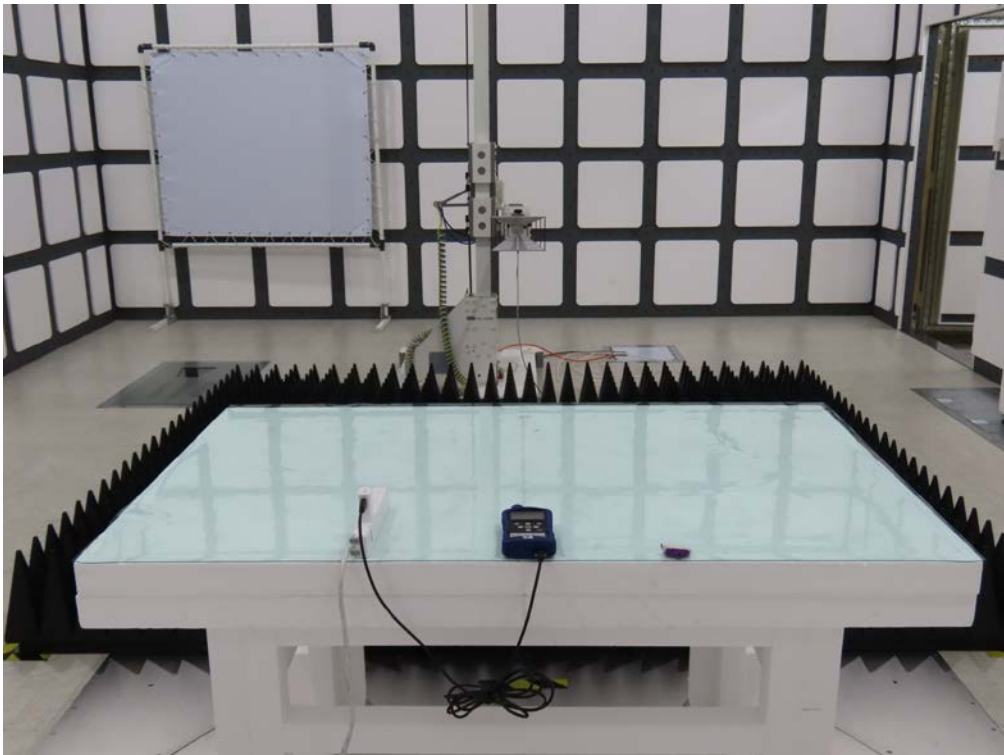

Registration number: W6M22404-23411-FCC
FCC ID: HQXTT03