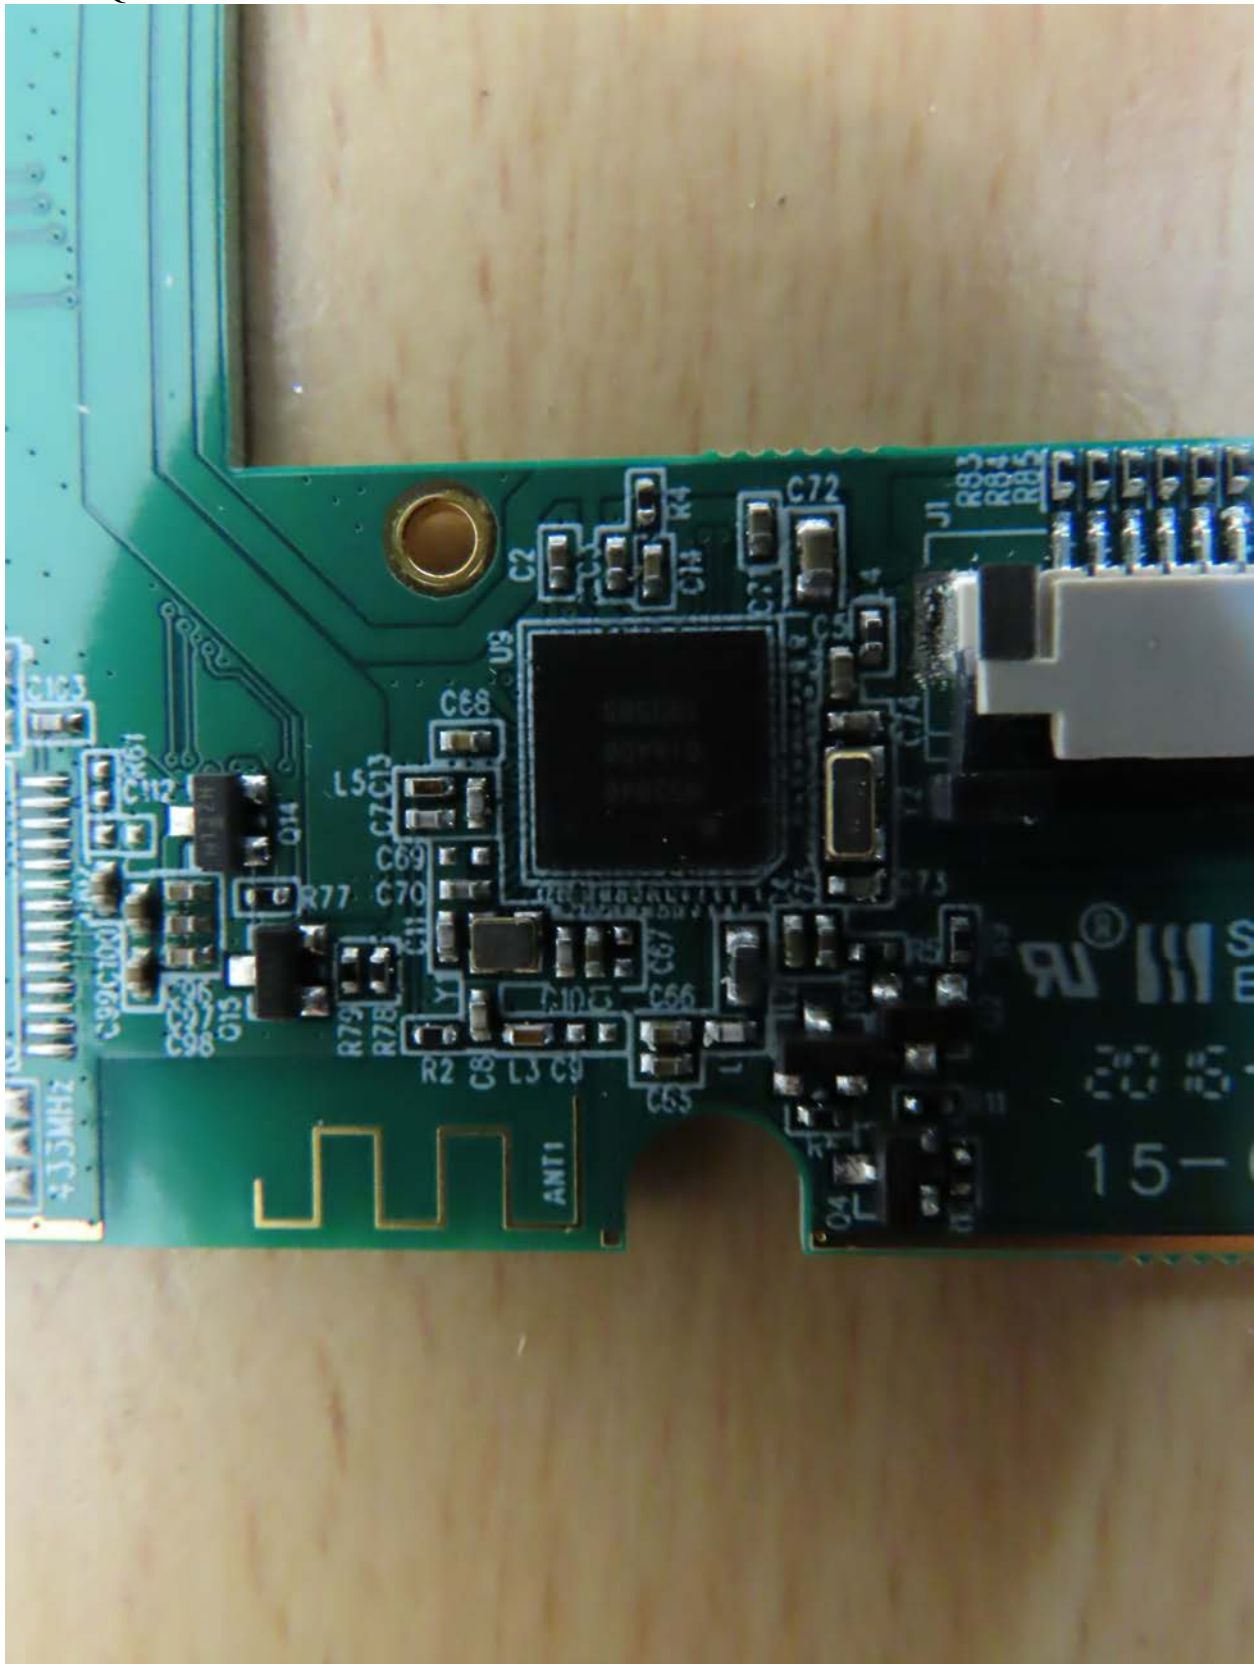

Registration number: W6M22004-19859-FCC
FCC ID: HQXTT02