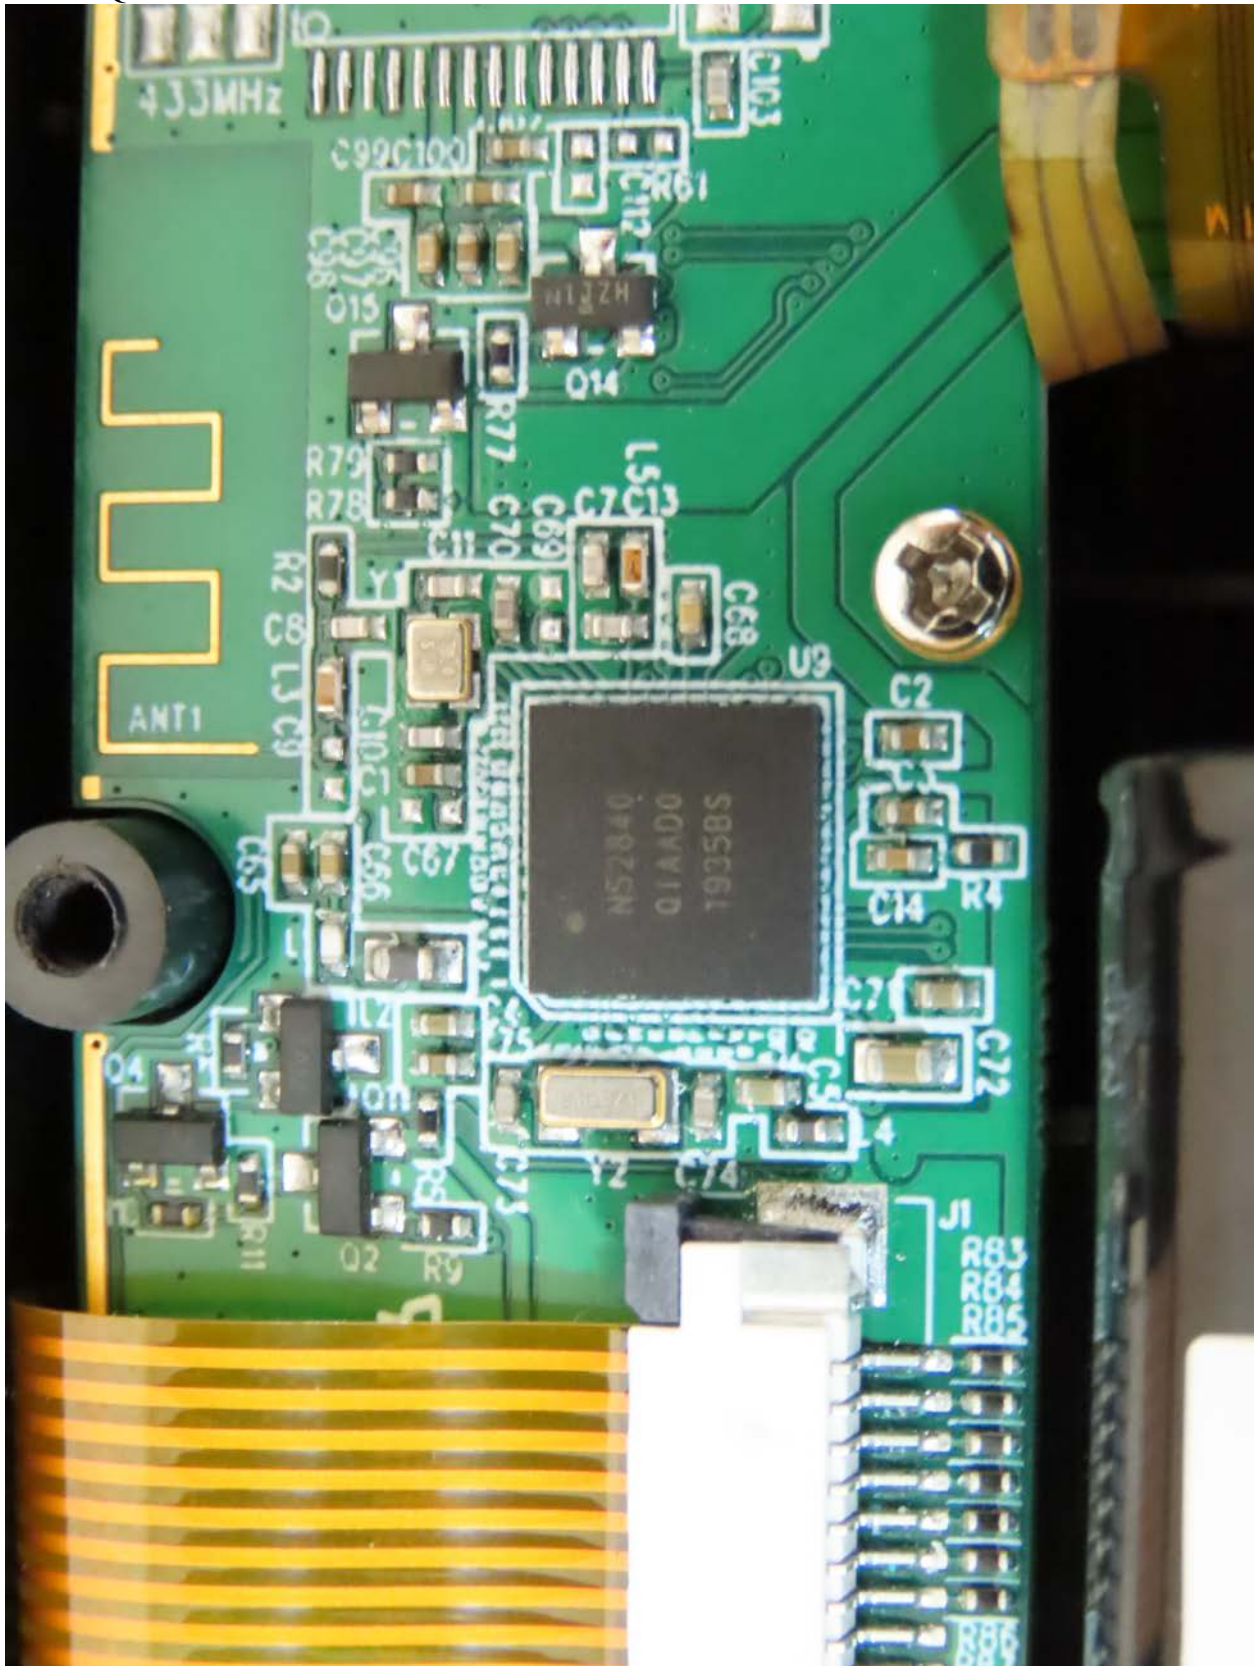

Registration number: W6M22004-19859-FCC
FCC ID: HQXTT02