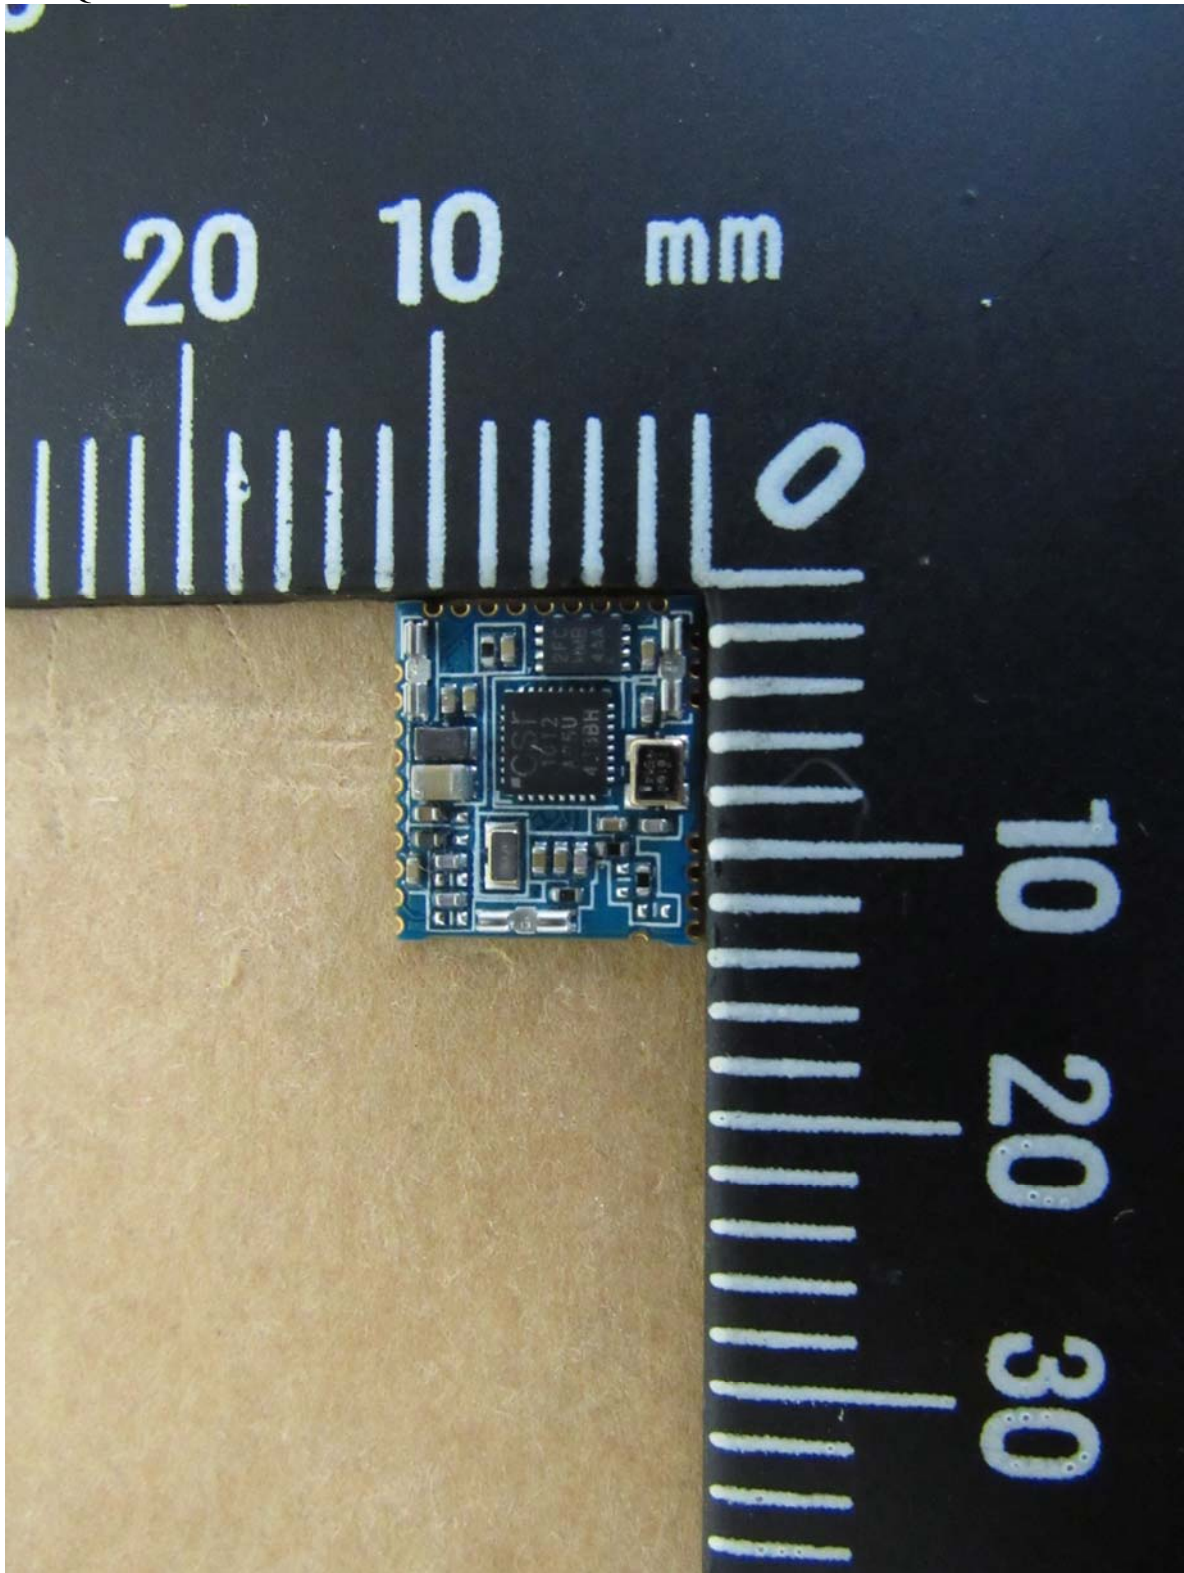

Registration number: W6M21508-15198-FCC
FCC ID: HQXSJ-SHE-M-001