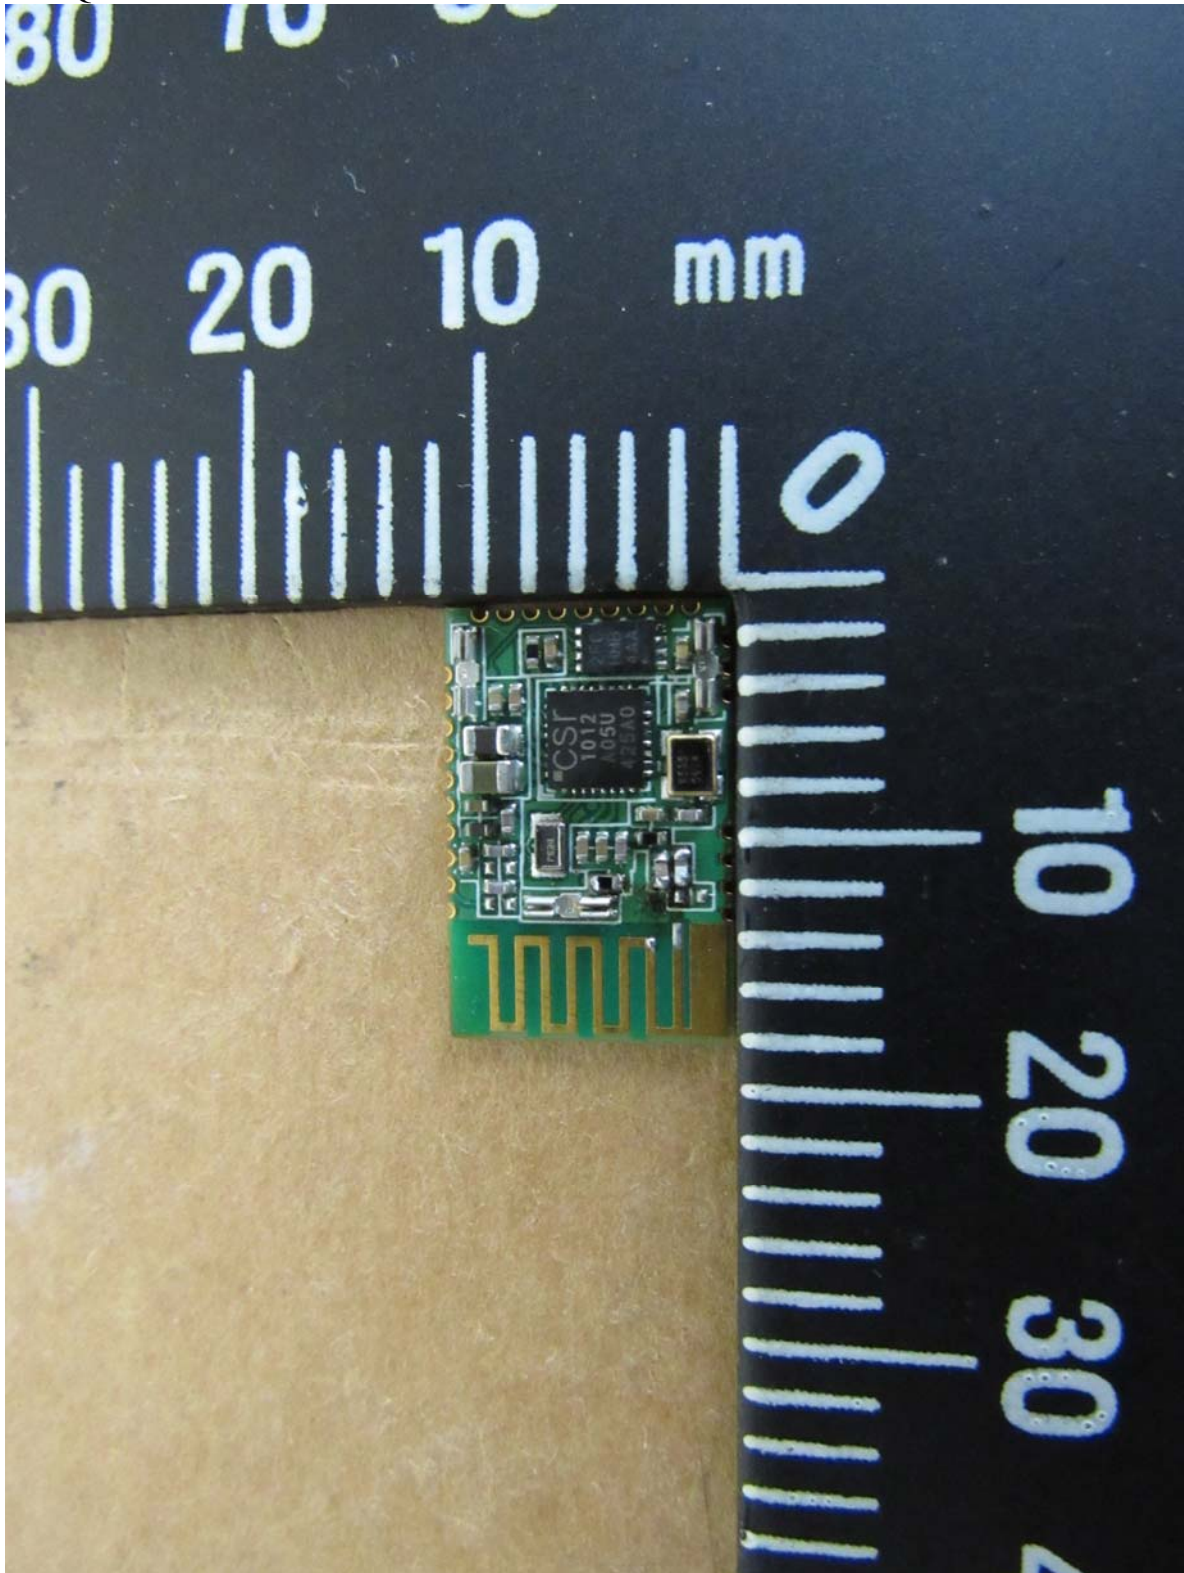

# Worldwide Testing Services(Taiwan) Co., Ltd.

Registration number: W6M21508-15198-FCC

FCC ID: HQXSJ-SHE-M-001

EUT Photos

With printed antenna

Atmel eeprom

Registration number: W6M21508-15198-FCC  
FCC ID: HQXSY-SHE-M-001

Registration number: W6M21508-15198-FCC  
FCC ID: HQXSJ-SHE-M-001

Registration number: W6M21508-15198-FCC  
FCC ID: HQXSJ-SHE-M-001

Registration number: W6M21508-15198-FCC

FCC ID: HQXSJ-SHE-M-001

With printed antenna