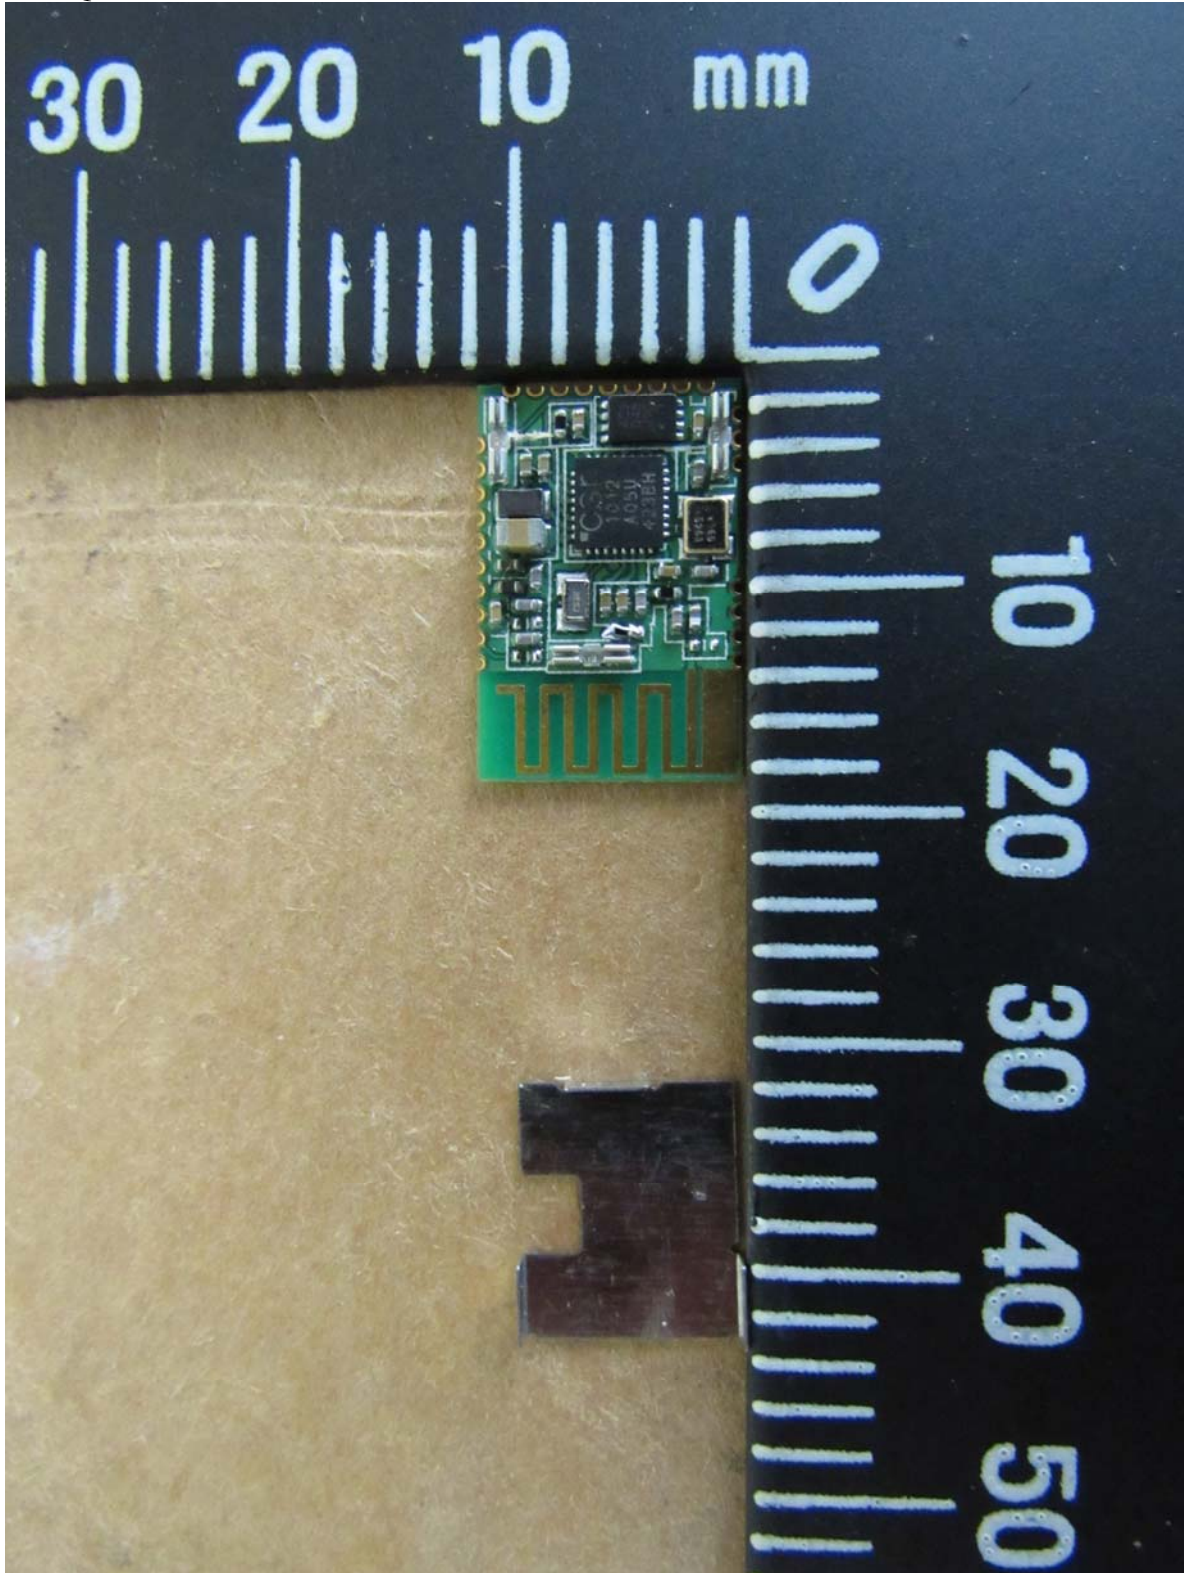

# Worldwide Testing Services(Taiwan) Co., Ltd.

Registration number: W6M21508-15198-FCC

FCC ID: HQXSJ-SHE-M-001

EUT Photos

With printed antenna

Atmel eeprom

Registration number: W6M21508-15198-FCC  
FCC ID: HQXSY-SHE-M-001

Registration number: W6M21508-15198-FCC  
FCC ID: HQXSJ-SHE-M-001

Registration number: W6M21508-15198-FCC  
FCC ID: HQXSJ-SHE-M-001

Registration number: W6M21508-15198-FCC

FCC ID: HQXSJ-SHE-M-001

With printed antenna

Fudan eeprom

Registration number: W6M21508-15198-FCC  
FCC ID: HQXSJ-SHE-M-001

Registration number: W6M21508-15198-FCC  
FCC ID: HQXSJ-SHE-M-001

Registration number: W6M21508-15198-FCC  
FCC ID: HQXSY-SHE-M-001

Registration number: W6M21508-15198-FCC

FCC ID: HQXSY-SHE-M-001

Without printed antenna

Atmel eeprom

Registration number: W6M21508-15198-FCC  
FCC ID: HQXSJ-SHE-M-001

Registration number: W6M21508-15198-FCC  
FCC ID: HQXSJ-SHE-M-001