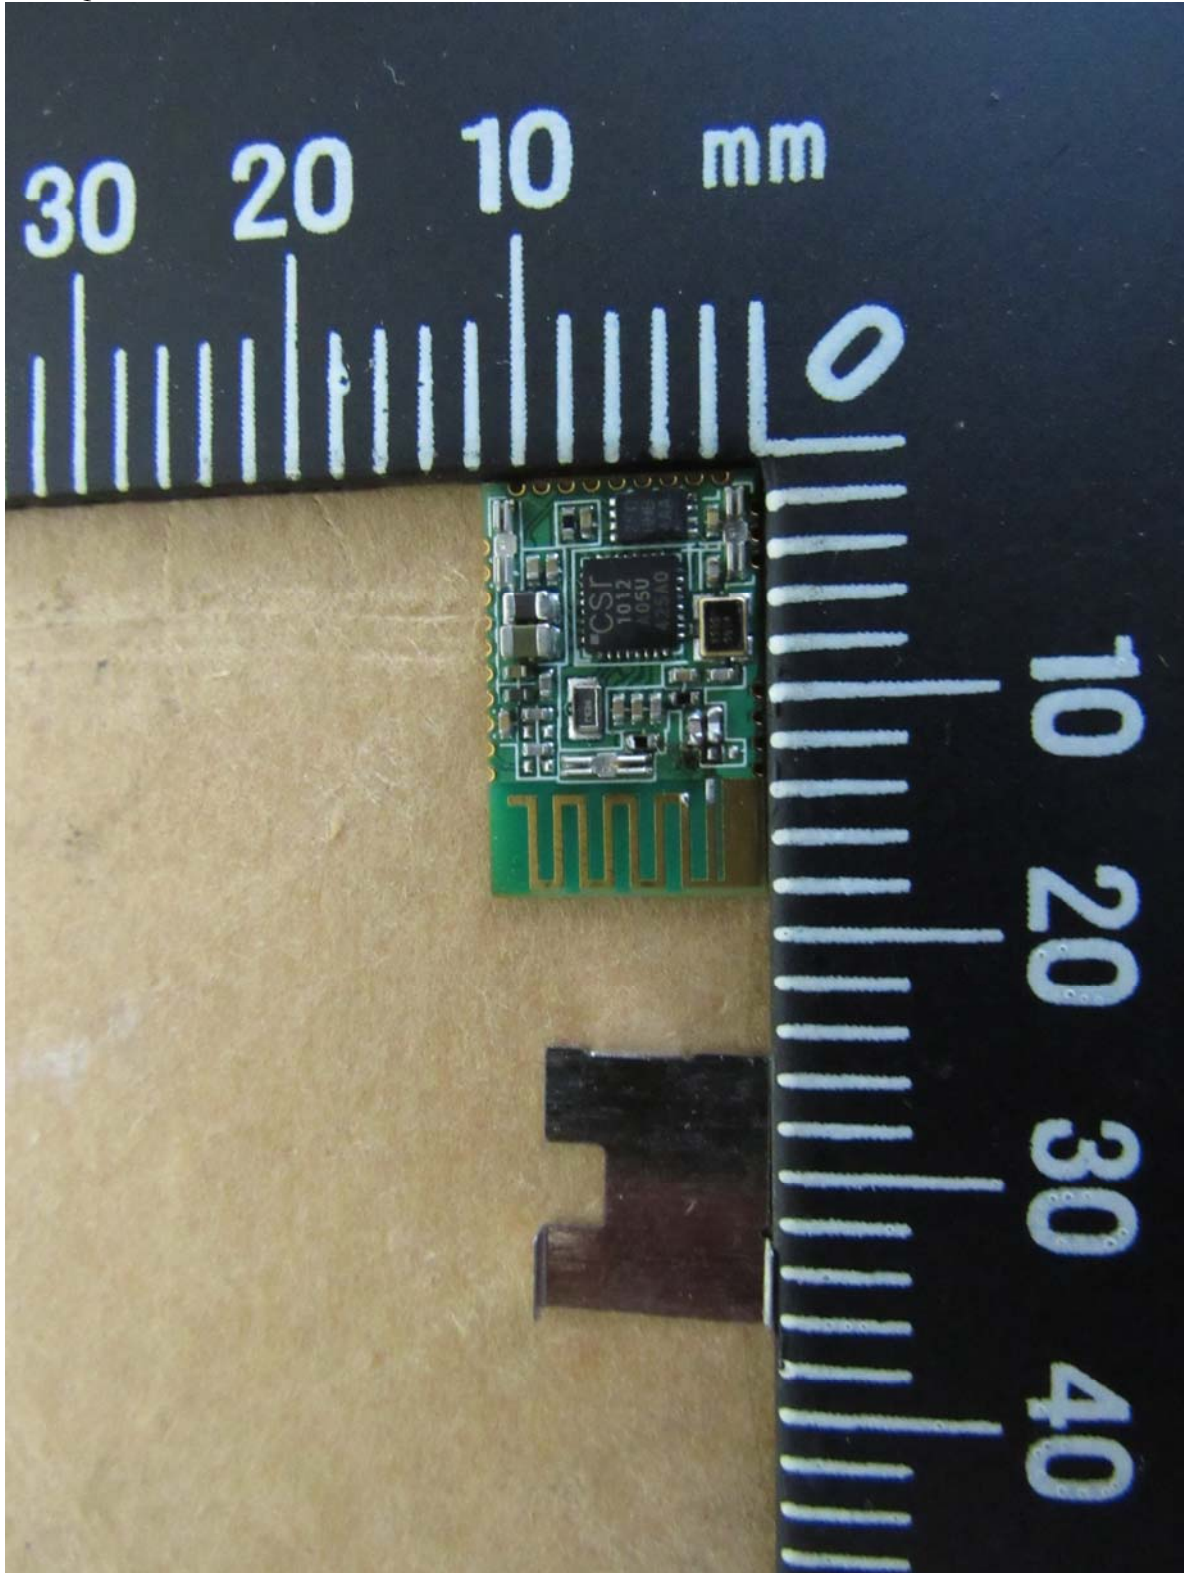

# Worldwide Testing Services(Taiwan) Co., Ltd.

Registration number: W6M21508-15198-FCC

FCC ID: HQXSJ-SHE-M-001

EUT Photos

With printed antenna

Atmel eeprom

Registration number: W6M21508-15198-FCC  
FCC ID: HQXSY-SHE-M-001

Registration number: W6M21508-15198-FCC  
FCC ID: HQXSJ-SHE-M-001

Registration number: W6M21508-15198-FCC  
FCC ID: HQXSJ-SHE-M-001

Registration number: W6M21508-15198-FCC

FCC ID: HQXSJ-SHE-M-001

With printed antenna