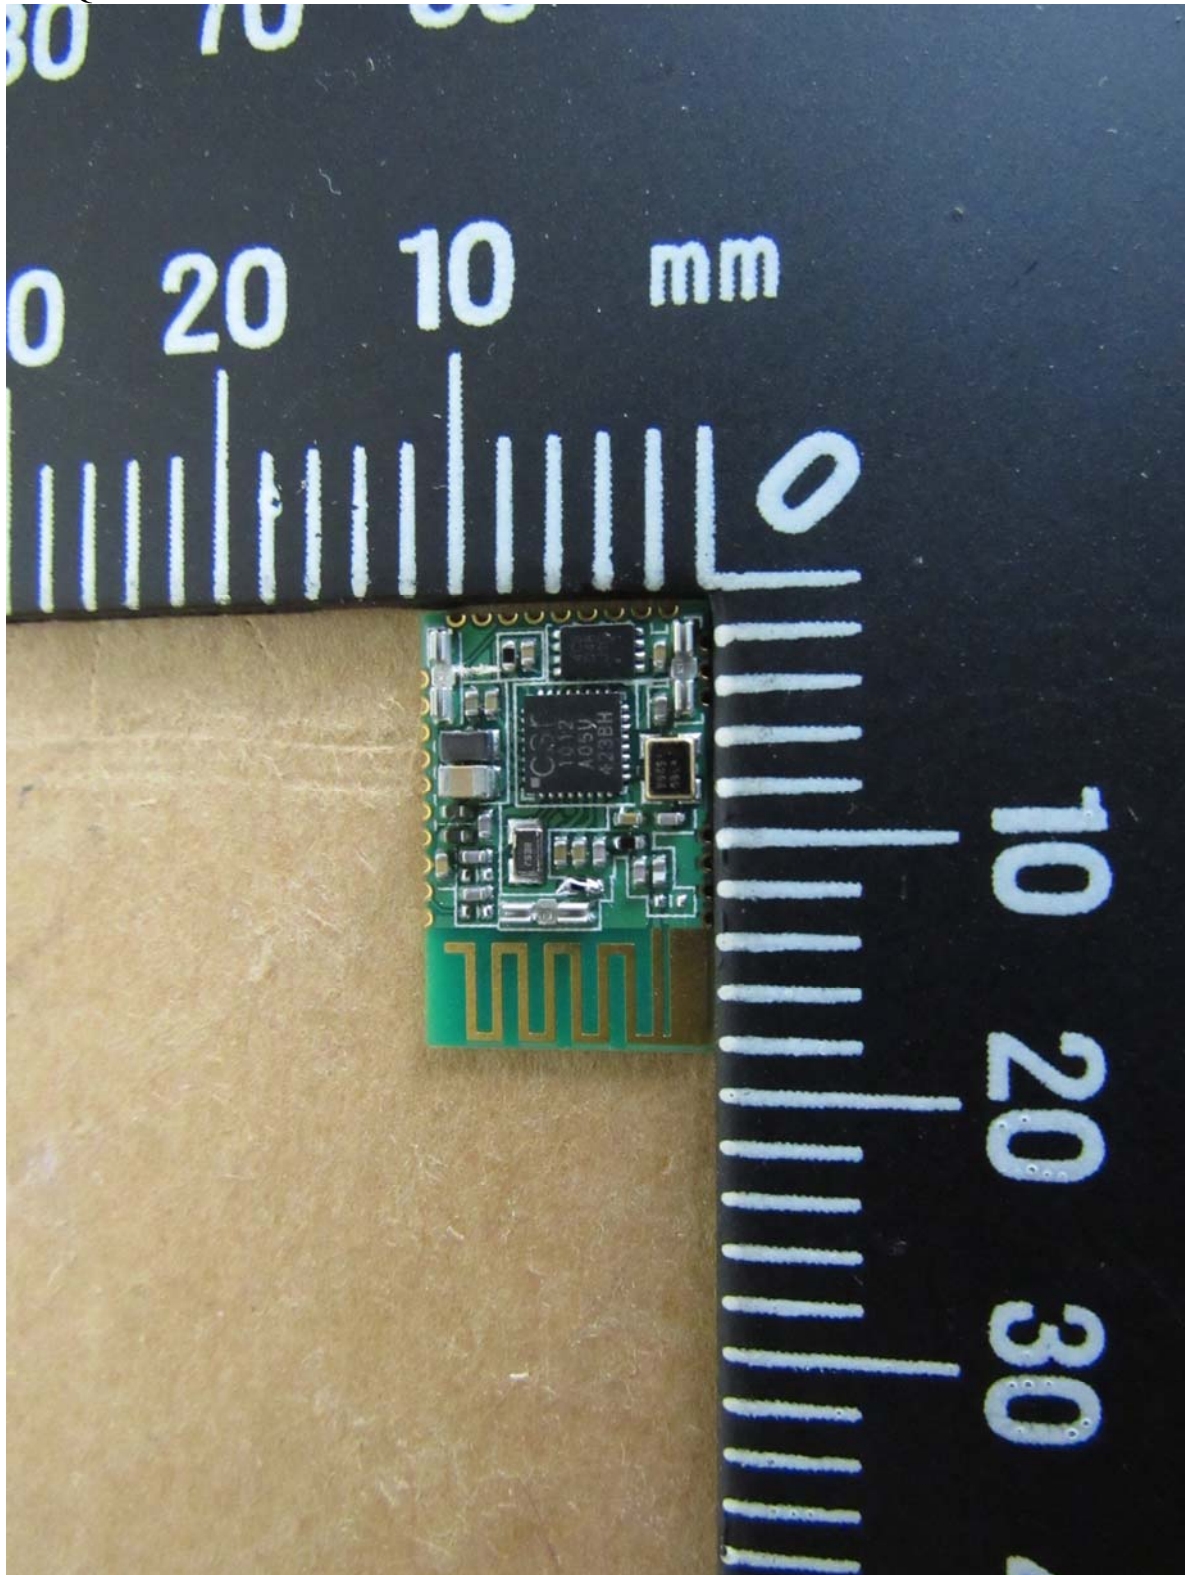

# Worldwide Testing Services(Taiwan) Co., Ltd.

Registration number: W6M21508-15198-FCC

FCC ID: HQXSJ-SHE-M-001

EUT Photos

With printed antenna

Atmel eeprom

Registration number: W6M21508-15198-FCC  
FCC ID: HQXSY-SHE-M-001

Registration number: W6M21508-15198-FCC  
FCC ID: HQXSJ-SHE-M-001

Registration number: W6M21508-15198-FCC  
FCC ID: HQXSJ-SHE-M-001

Registration number: W6M21508-15198-FCC

FCC ID: HQXSJ-SHE-M-001

With printed antenna

Registration number: W6M21508-15198-FCC

FCC ID: HQXSY-SHE-M-001

Without printed antenna

Atmel eeprom

Registration number: W6M21508-15198-FCC  
FCC ID: HQXSJ-SHE-M-001

Registration number: W6M21508-15198-FCC  
FCC ID: HQXSJ-SHE-M-001