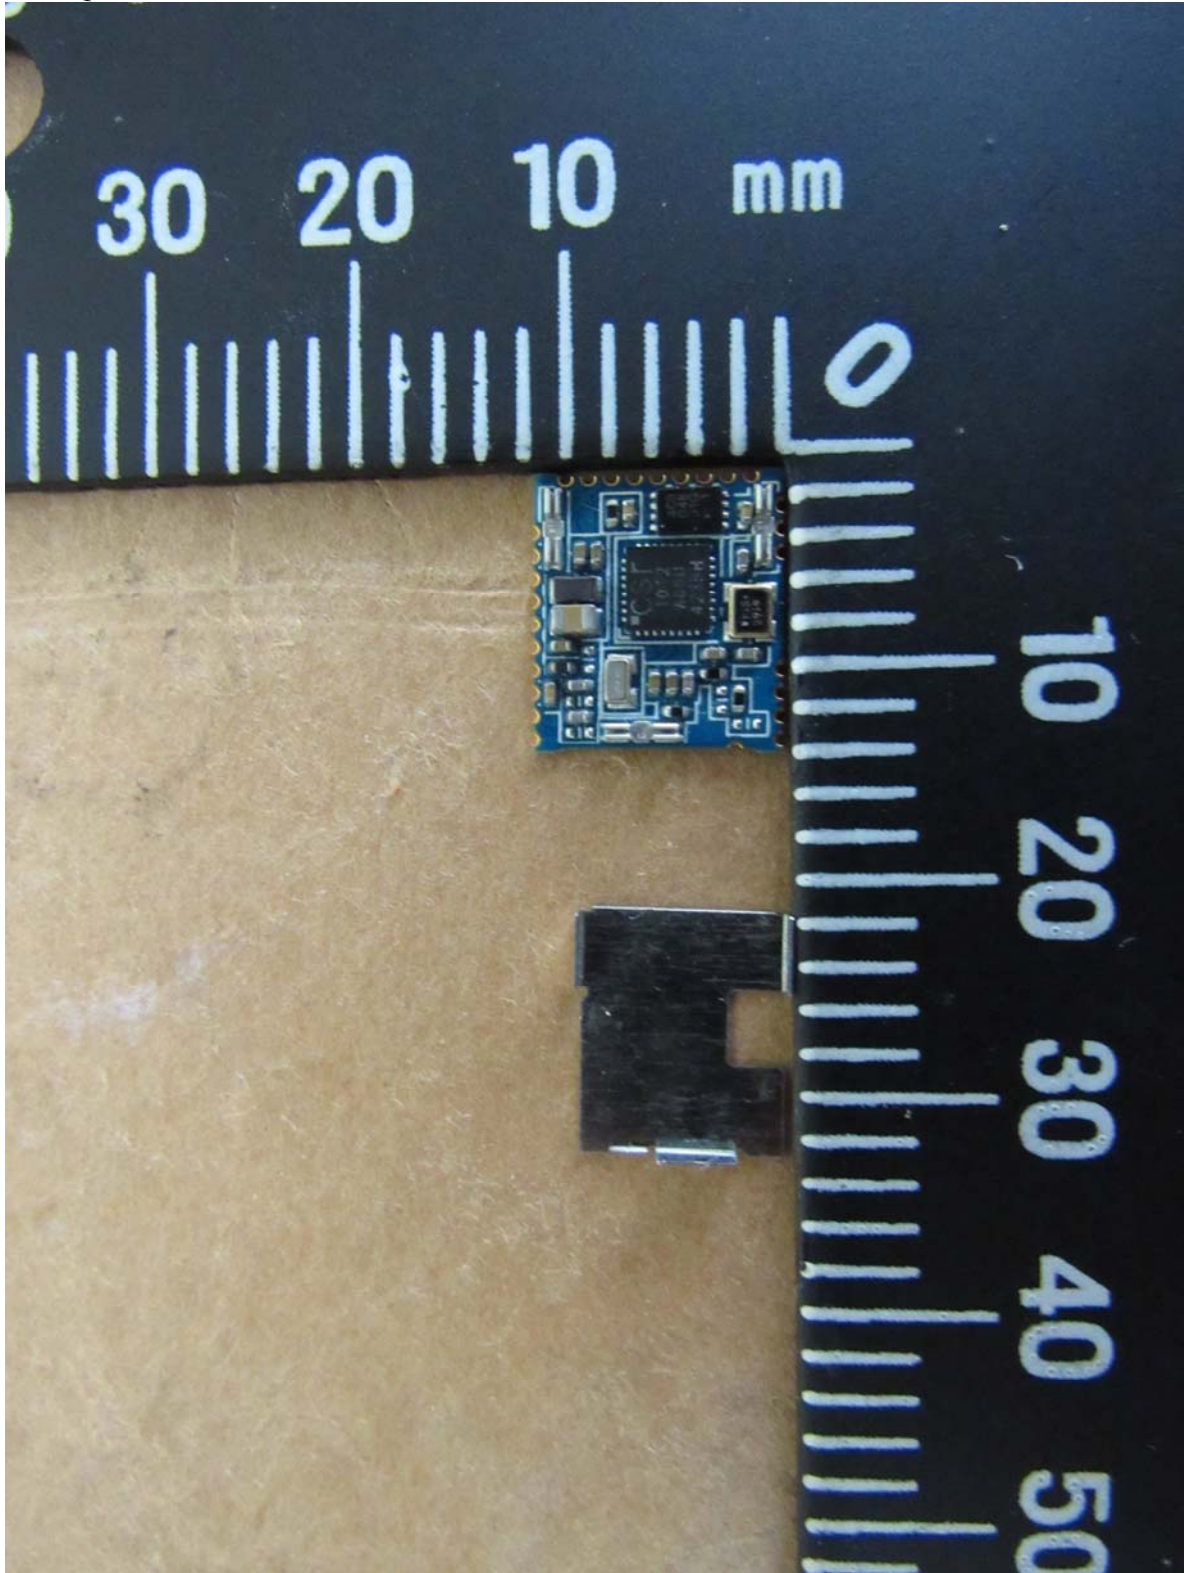

Registration number: W6M21508-15198-FCC
FCC ID: HQXSY-SHE-M-001