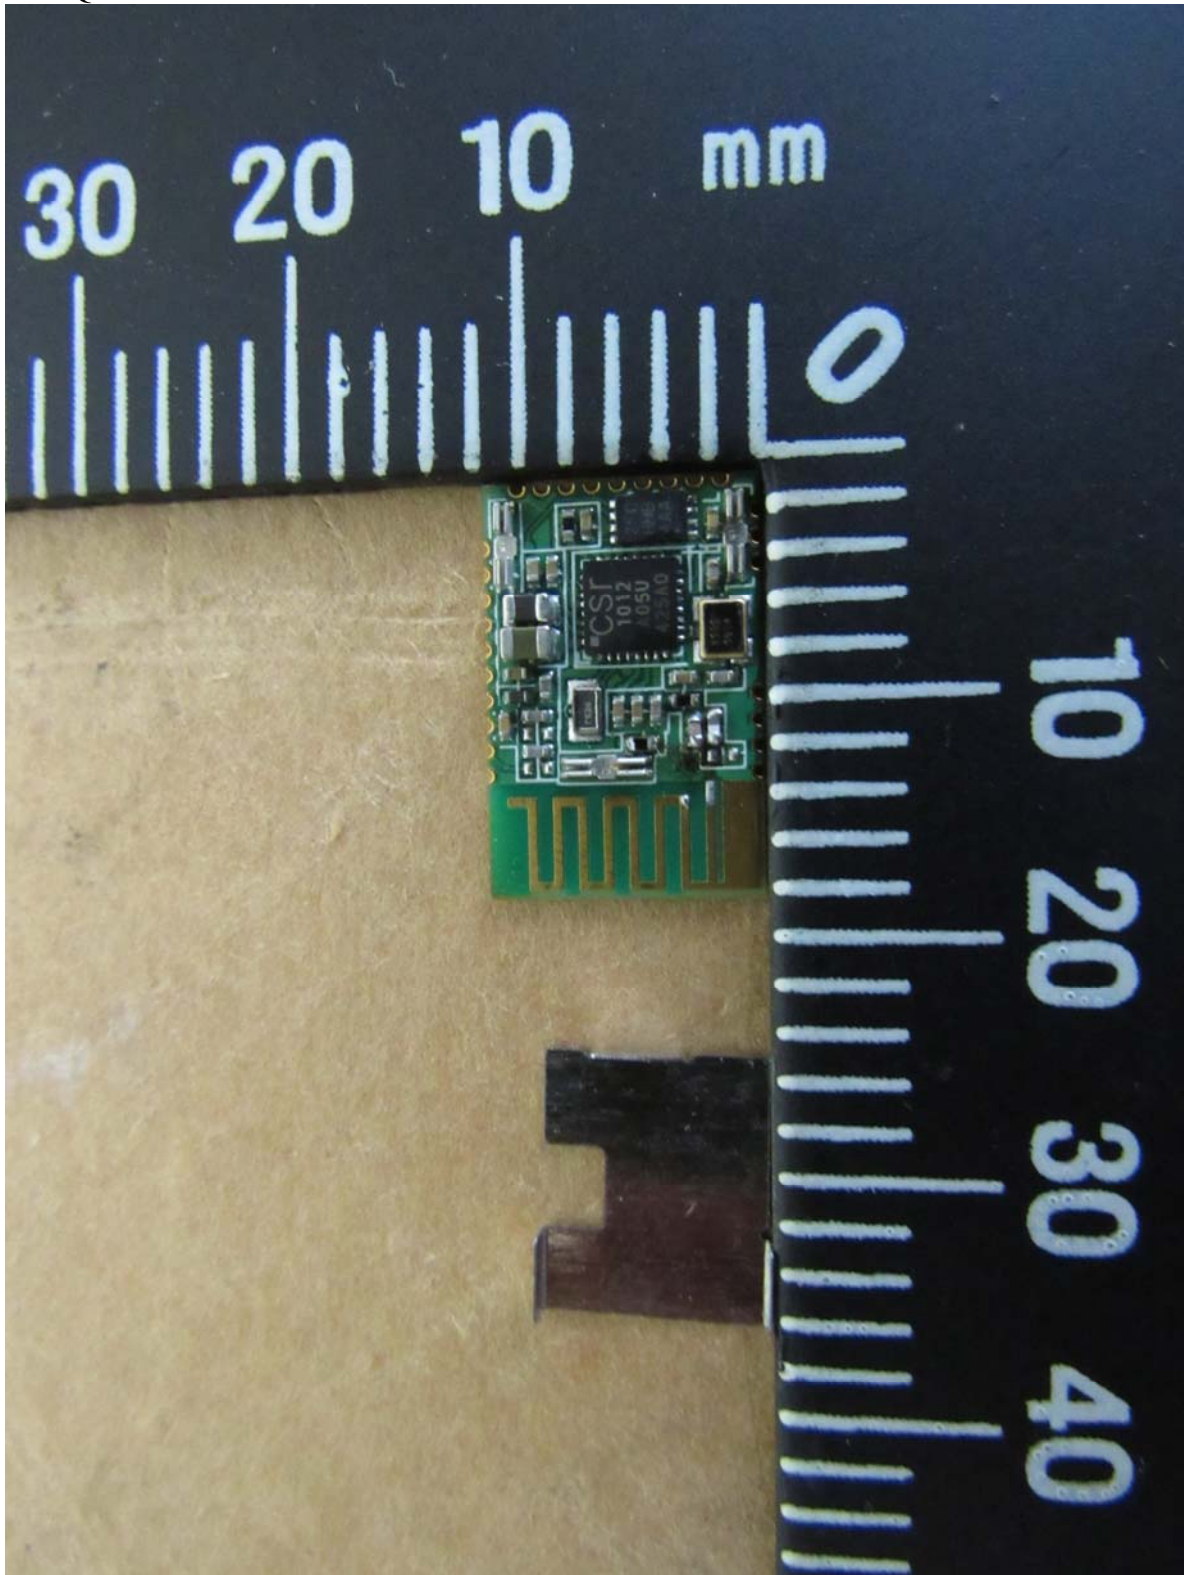

Worldwide Testing Services(Taiwan) Co., Ltd.

Registration number: W6M21508-15198-FCC

FCC ID: HQXSJ-SHE-M-001

EUT Photos

With printed antenna

Atmel eeprom

Registration number: W6M21508-15198-FCC
FCC ID: HQXSY-SHE-M-001

Registration number: W6M21508-15198-FCC
FCC ID: HQXSJ-SHE-M-001

Registration number: W6M21508-15198-FCC
FCC ID: HQXSJ-SHE-M-001

Registration number: W6M21508-15198-FCC

FCC ID: HQXSJ-SHE-M-001

With printed antenna