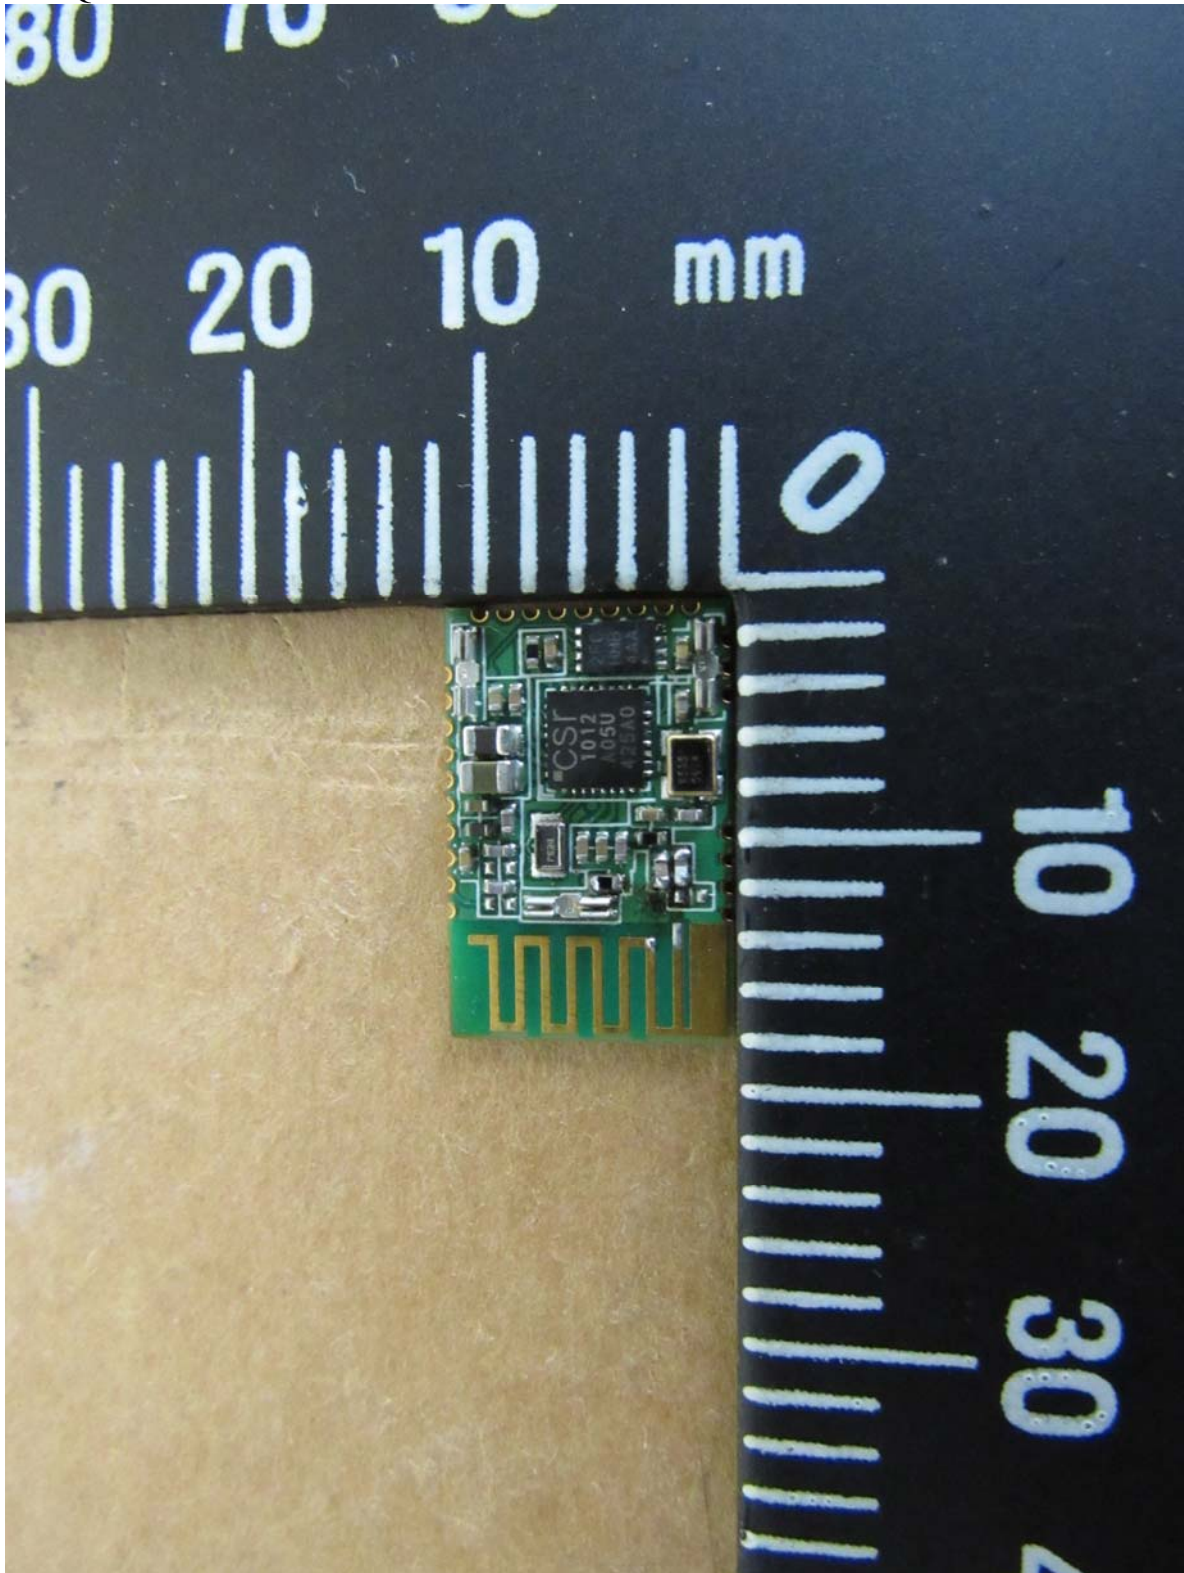

Worldwide Testing Services(Taiwan) Co., Ltd.

Registration number: W6M21508-15198-FCC

FCC ID: HQXSJ-SHE-M-001

EUT Photos

With printed antenna

Atmel eeprom

Registration number: W6M21508-15198-FCC
FCC ID: HQXSY-SHE-M-001

Registration number: W6M21508-15198-FCC
FCC ID: HQXSJ-SHE-M-001

Registration number: W6M21508-15198-FCC
FCC ID: HQXSJ-SHE-M-001

Registration number: W6M21508-15198-FCC

FCC ID: HQXSJ-SHE-M-001

With printed antenna