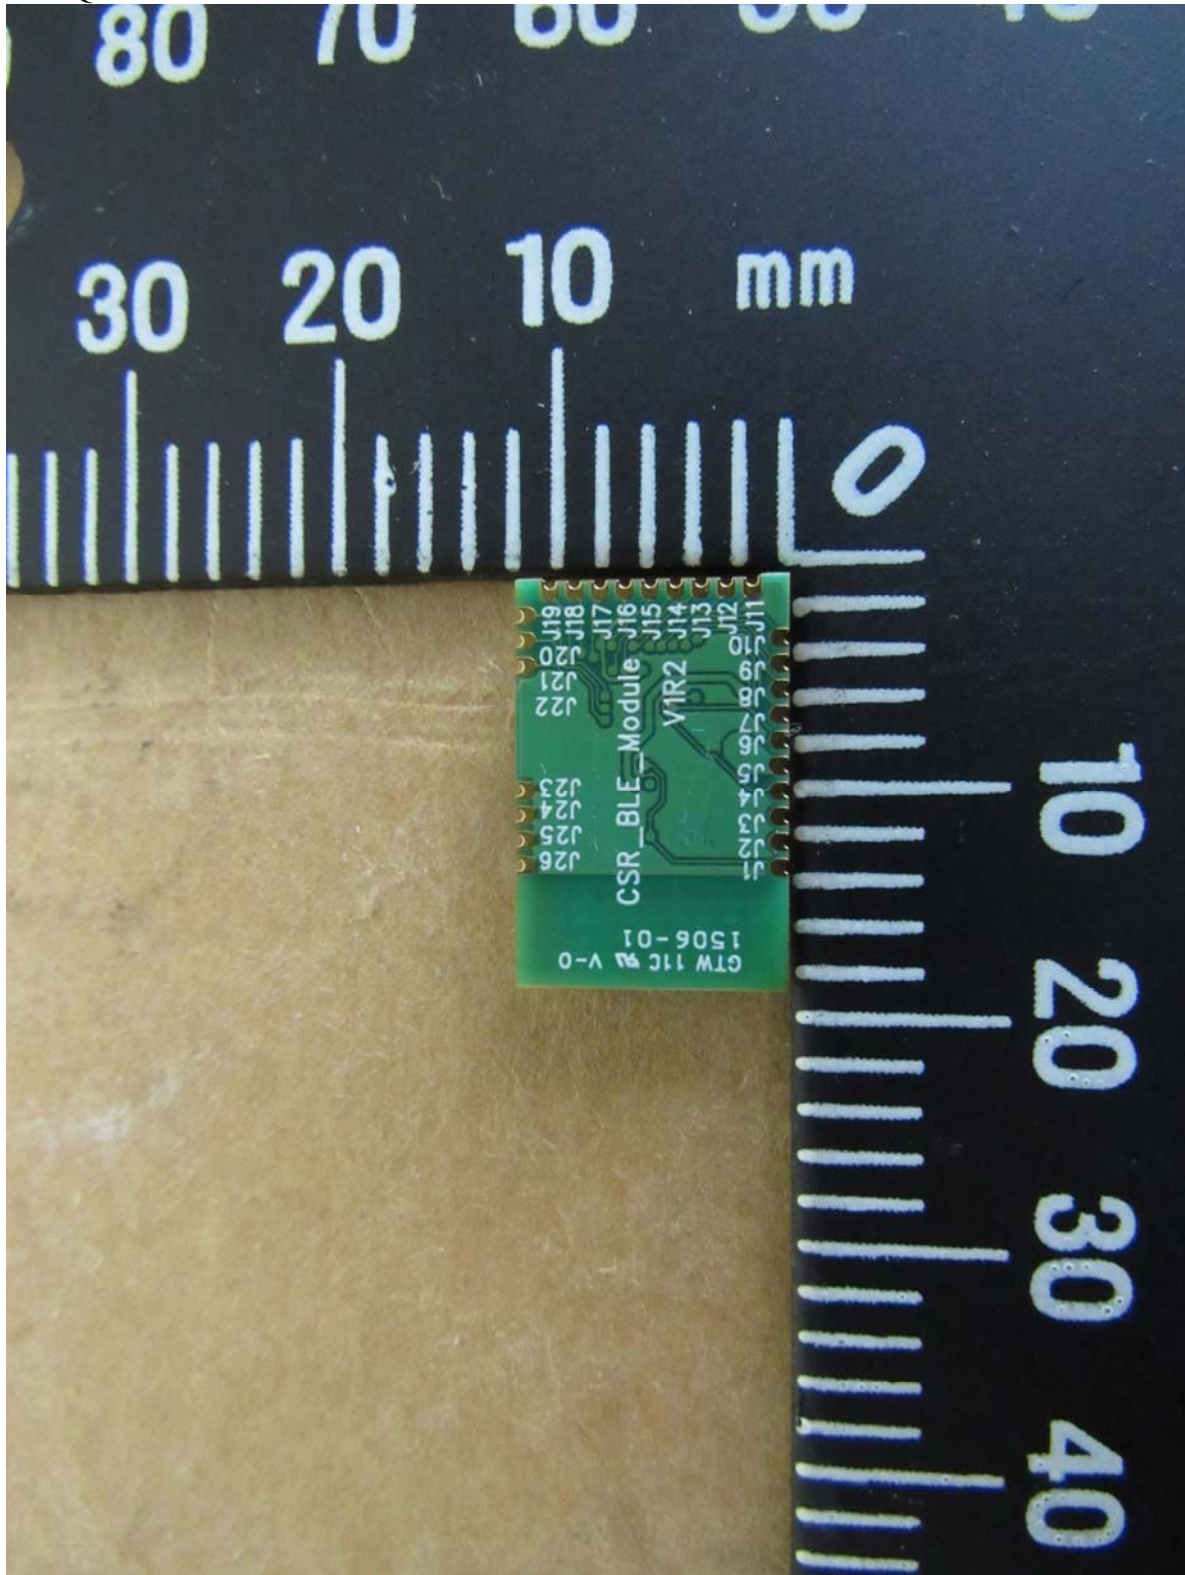

Worldwide Testing Services(Taiwan) Co., Ltd.

Registration number: W6M21508-15198-FCC

FCC ID: HQXSJ-SHE-M-001

EUT Photos

With printed antenna

Atmel eeprom

Registration number: W6M21508-15198-FCC
FCC ID: HQXSY-SHE-M-001

Registration number: W6M21508-15198-FCC
FCC ID: HQXSJ-SHE-M-001

Registration number: W6M21508-15198-FCC
FCC ID: HQXSJ-SHE-M-001

Registration number: W6M21508-15198-FCC

FCC ID: HQXSJ-SHE-M-001

With printed antenna