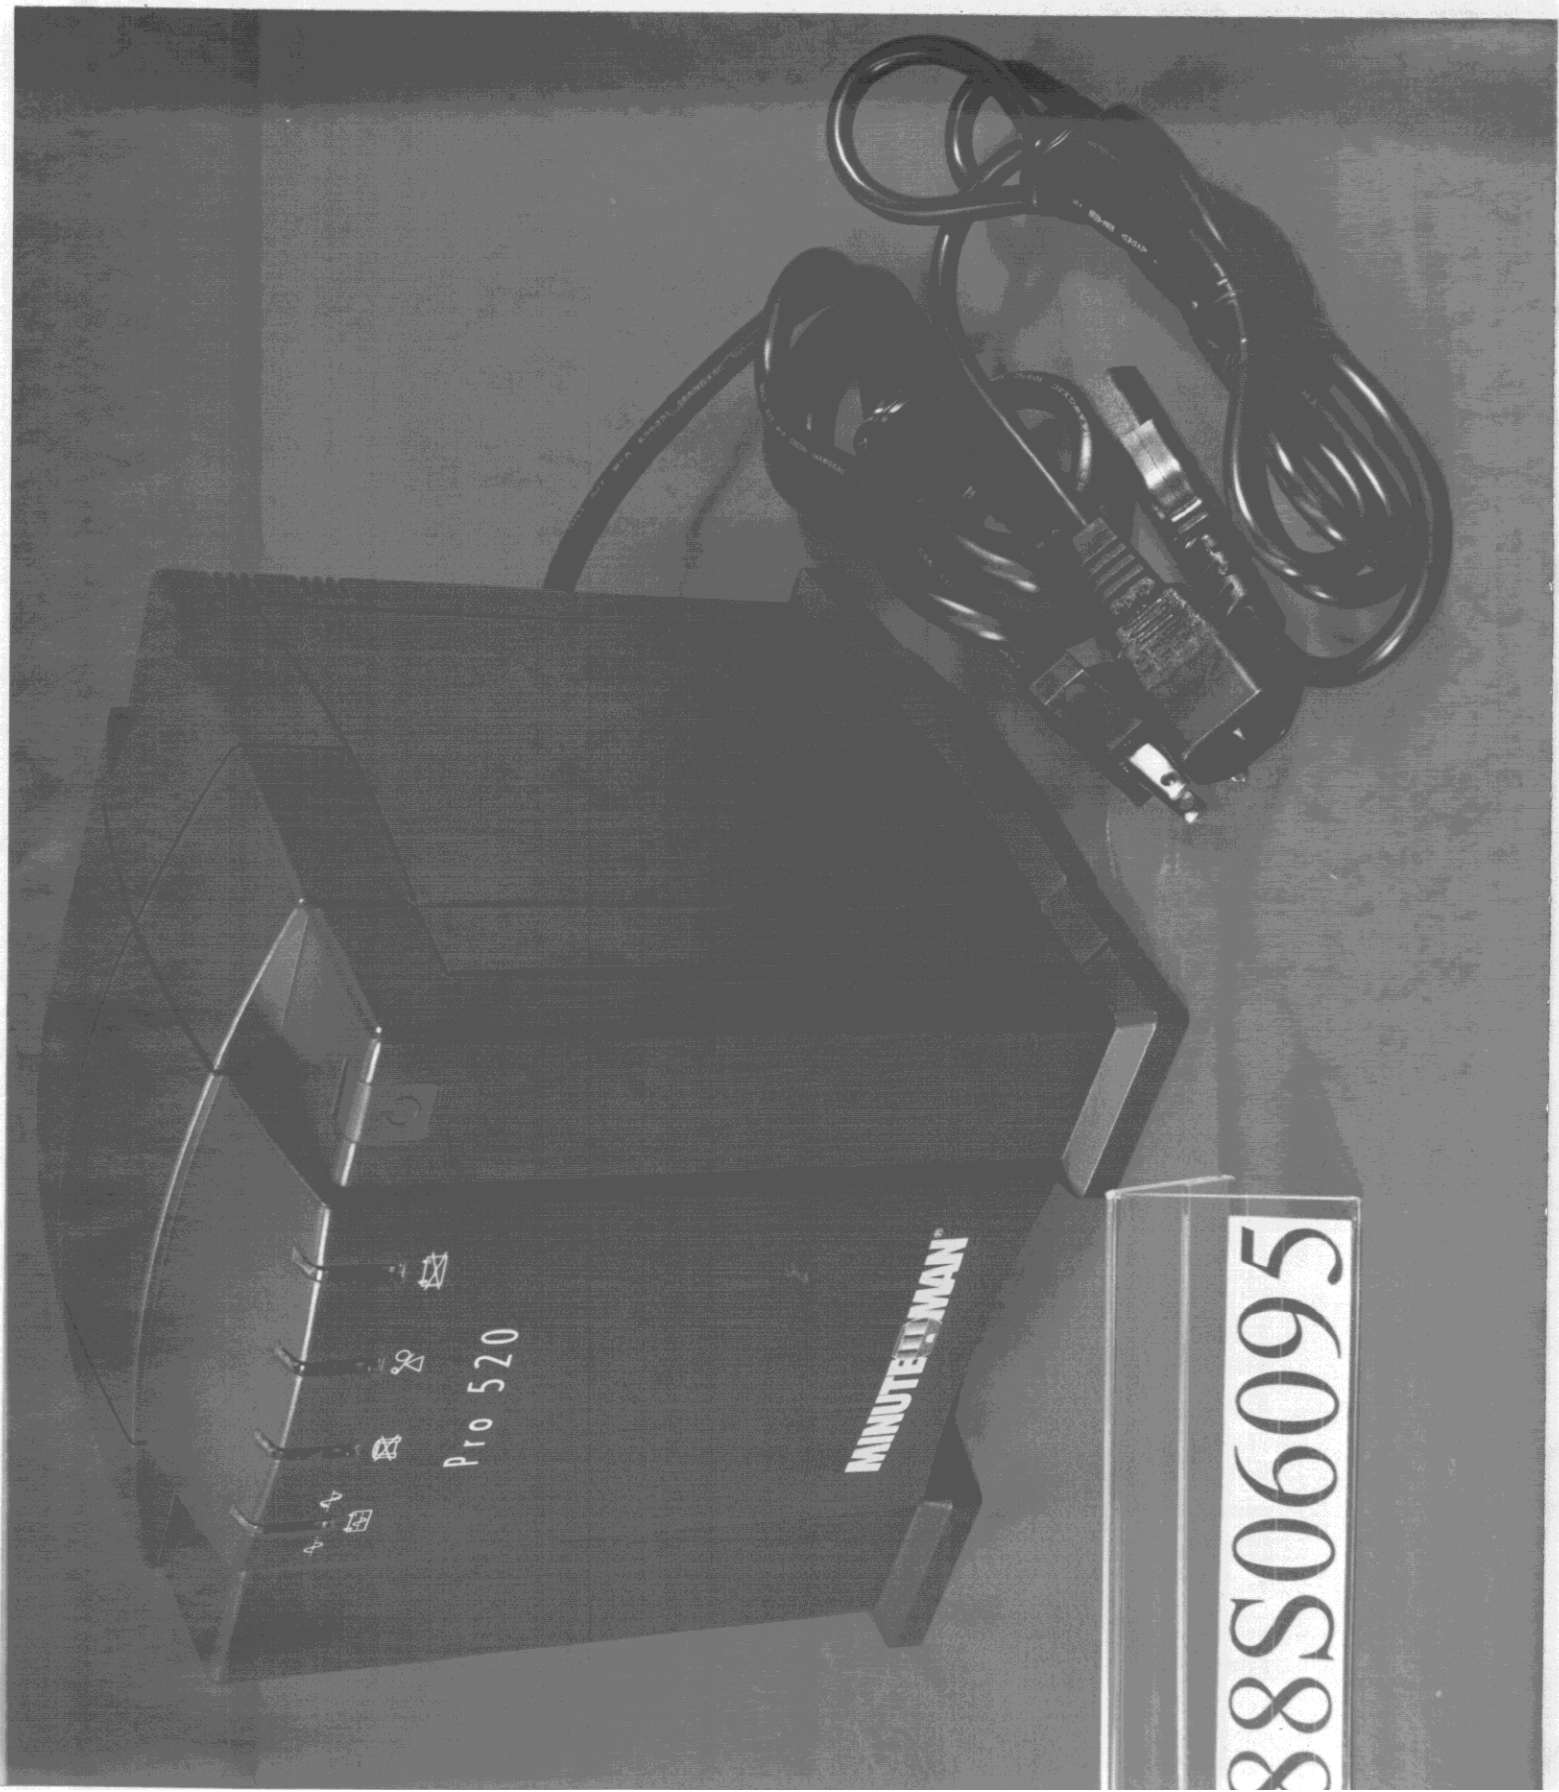

**TOTAL COMBINED  
BATTERY AND  
SURGE OUTPUT**

115VAC, 50/60Hz  
1200W MAX

FCC ID:  
HQXPC98317-04

Certified to comply with  
the limits for a class B  
computing device  
pursuant to subpart of  
Part 15 of FCC Rules.

88S 6095

Front View of Battery

Front View of Output board

88S06095-02

Front View of PRO 520

Rear View of PRO 520

56090S88

Front View of PRO 320