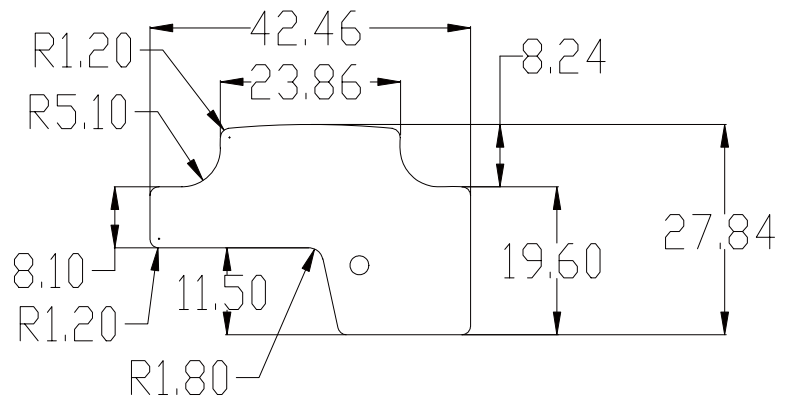

Model name: AXM-918 Brand: SYSGRATION

Brand: CANYON