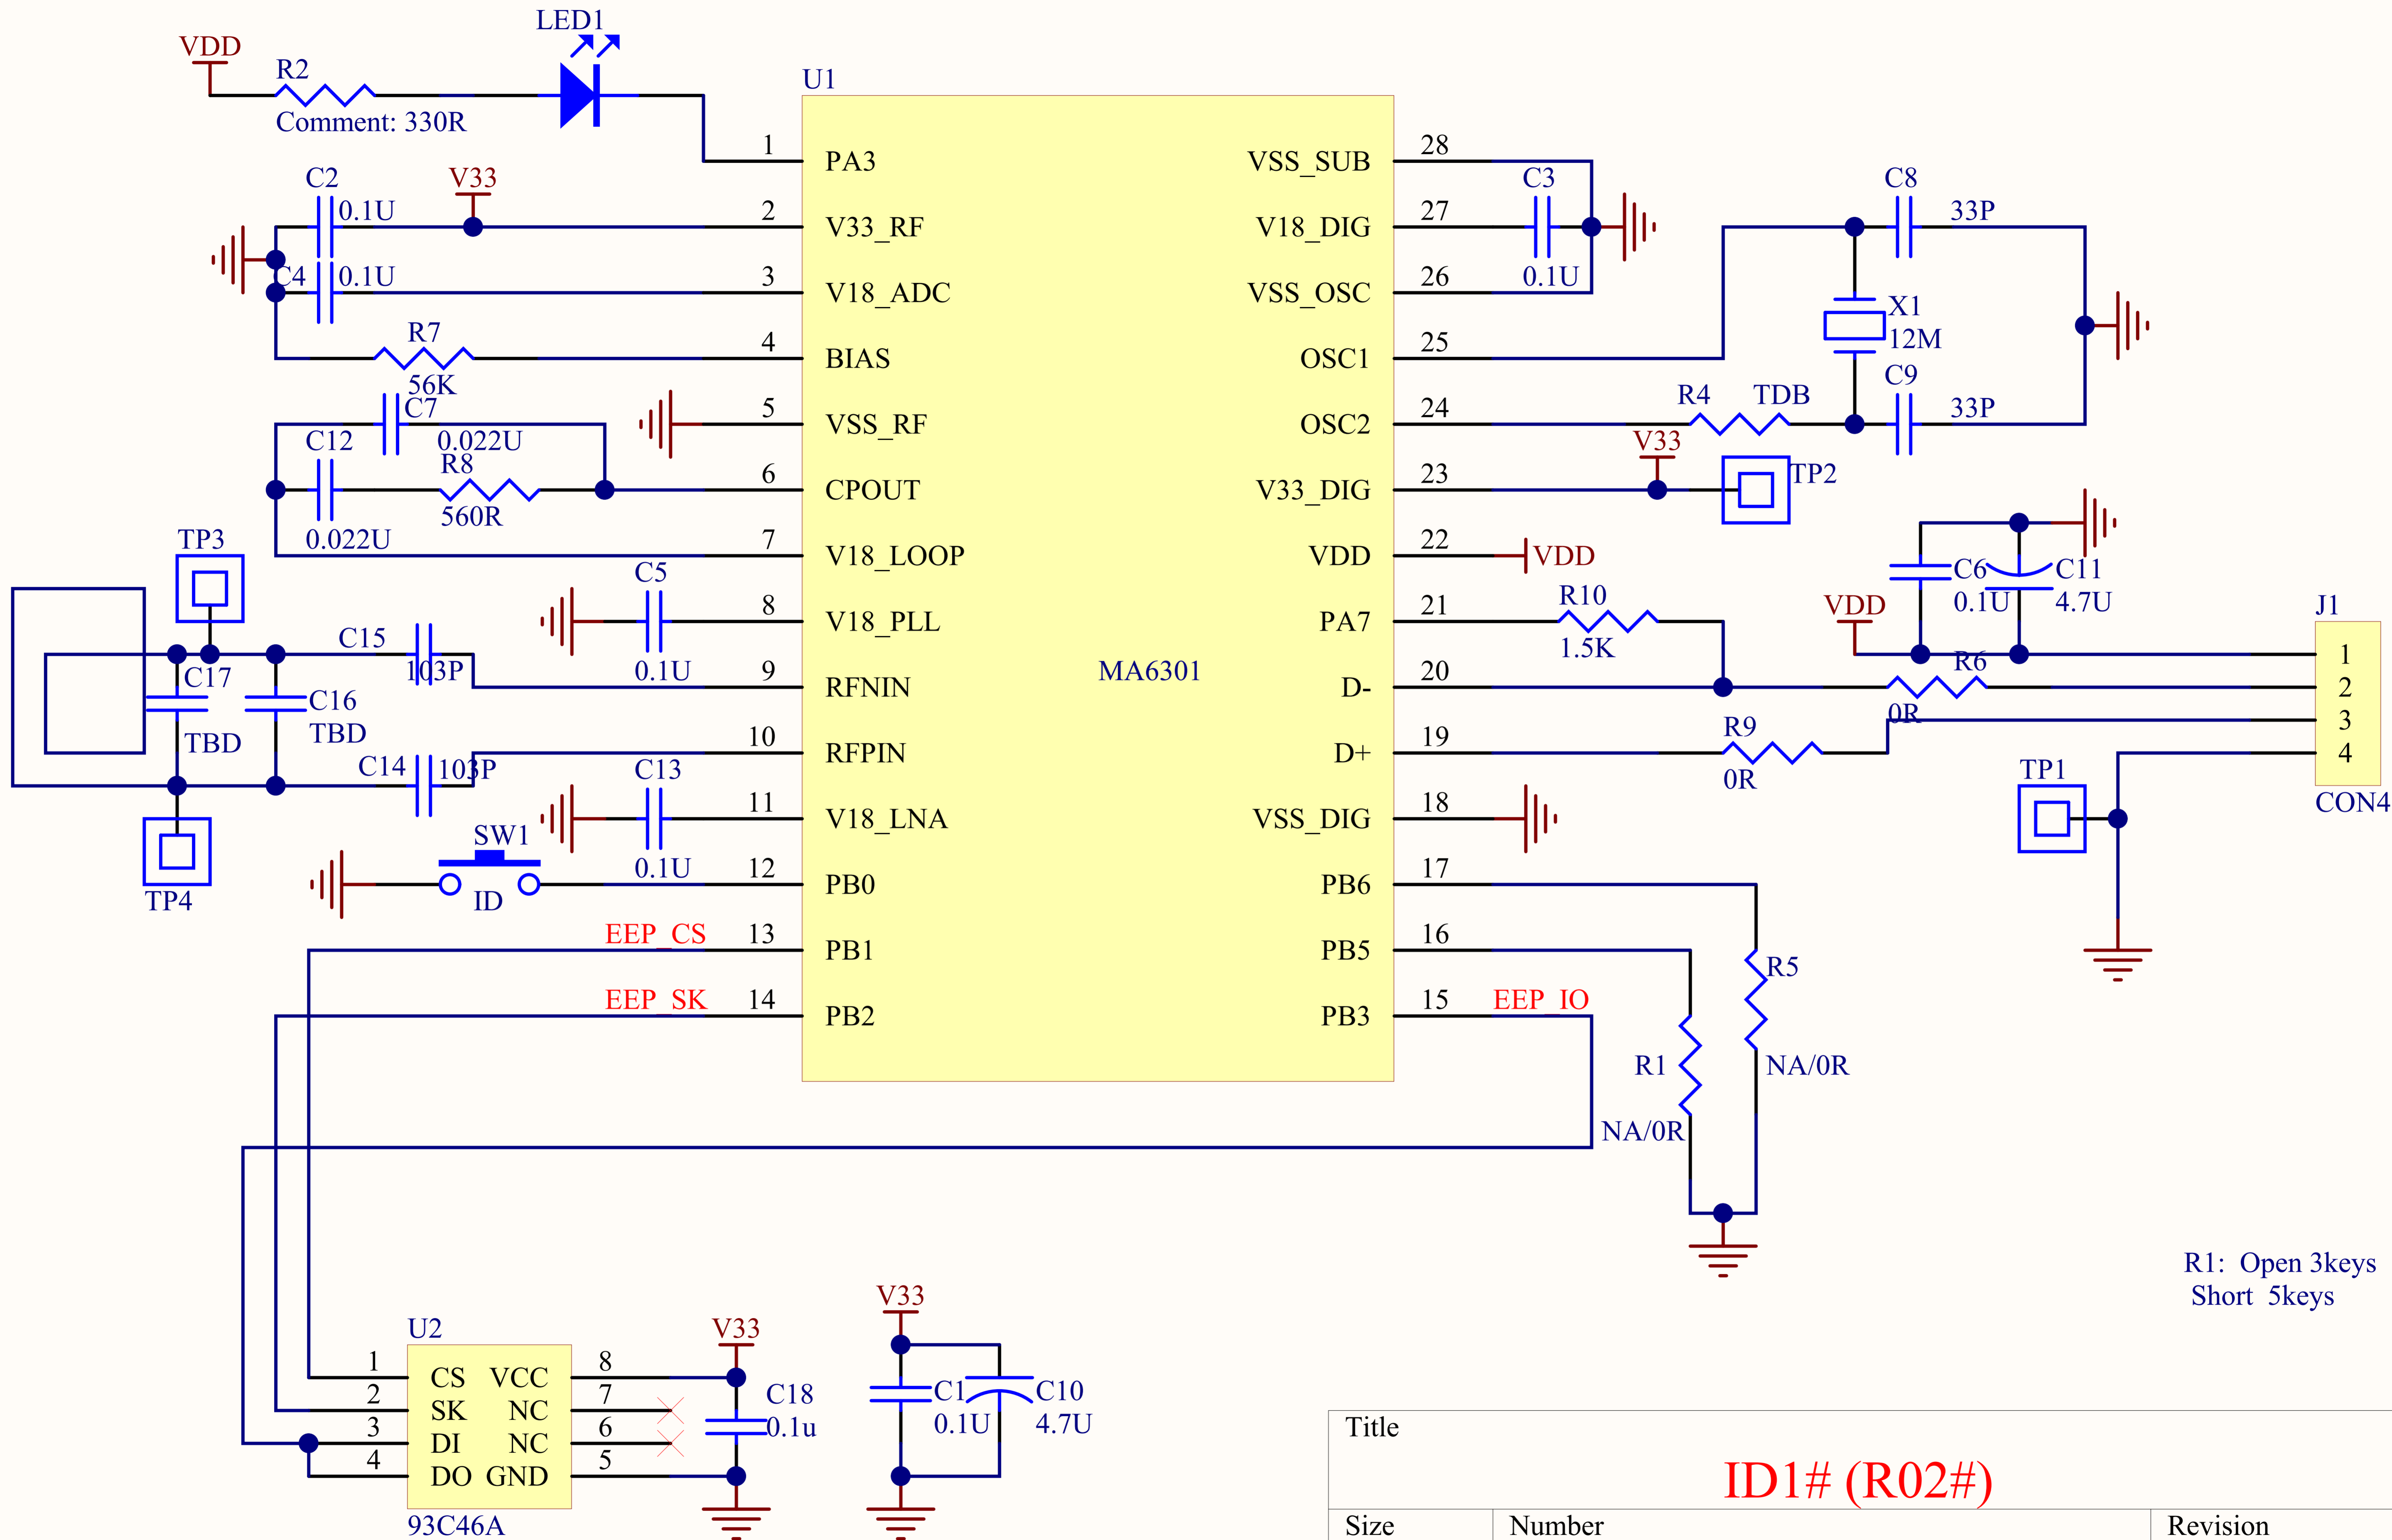

DRAWN BY:	CHECKED BY:	APPROVED BY:	Title		
			Size	Number	Revision
			Date: 2008-5-12	Sheet of	
			File: C:\Documents and Settings\...2662for5030	Drawn By:	

Title			<b>ID1# (R02#)</b>		
Size	Number		Revision		
A4	<b>PC06010-57-Y.SCH</b>				
Date:	2008-5-12		Sheet of		
File:	E:\WINDOWS\..\PC06010-57-Y.SCH		Drawn By:		