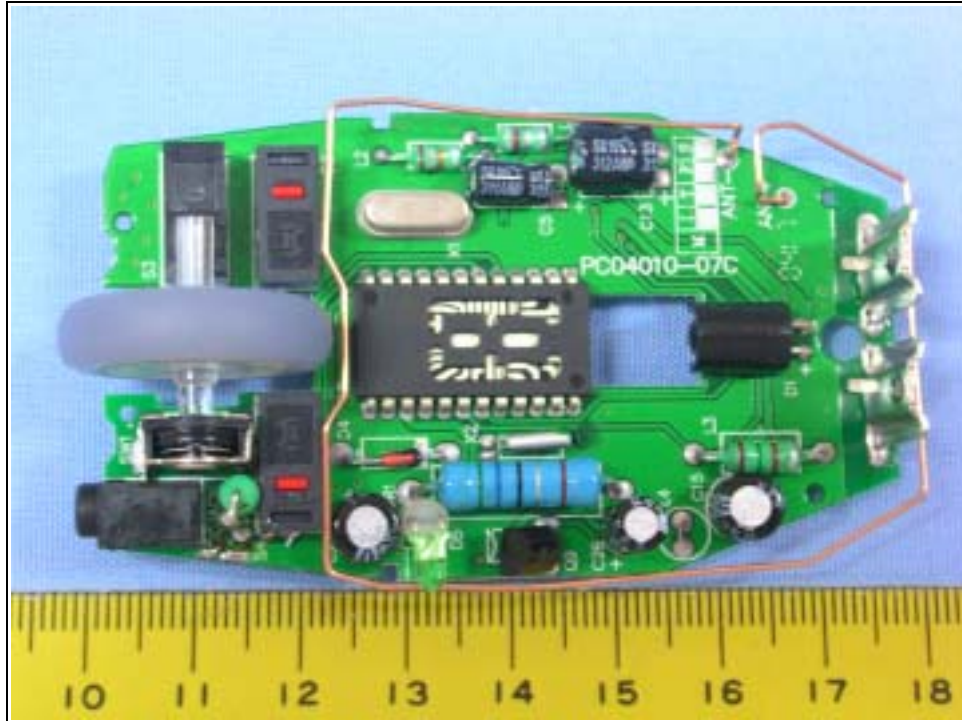

PHOTOS OF EUT (Mouse)

Spectrum Research & Testing Lab., Inc.

No. 101-10, Ling 8, Shan-Tong Li, Chung-Li City, Taoyuan, Taiwan
Tel: 886-3-4987684 Fax: 886-3-4986528 Photo Page: 4 of 5

PHOTOS OF EUT (USB Dongle)