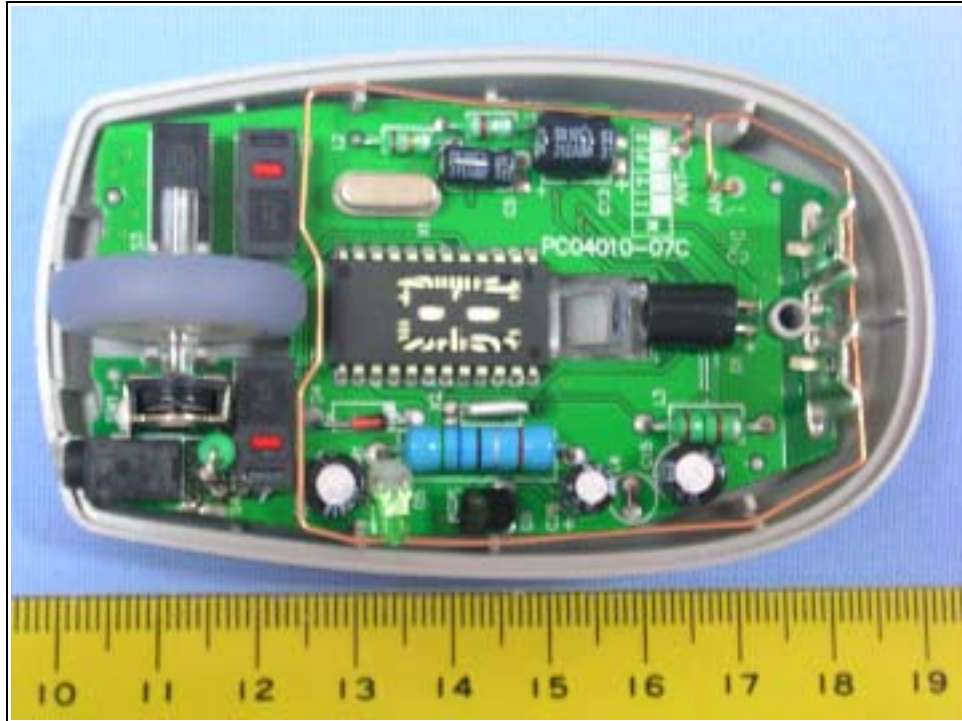

Spectrum Research & Testing Lab., Inc.

No. 101-10, Ling 8, Shan-Tong Li, Chung-Li City, Taoyuan, Taiwan
Tel: 886-3-4987684 Fax: 886-3-4986528 Photo Page: 1 of 5

PHOTOS OF EUT (Mouse)