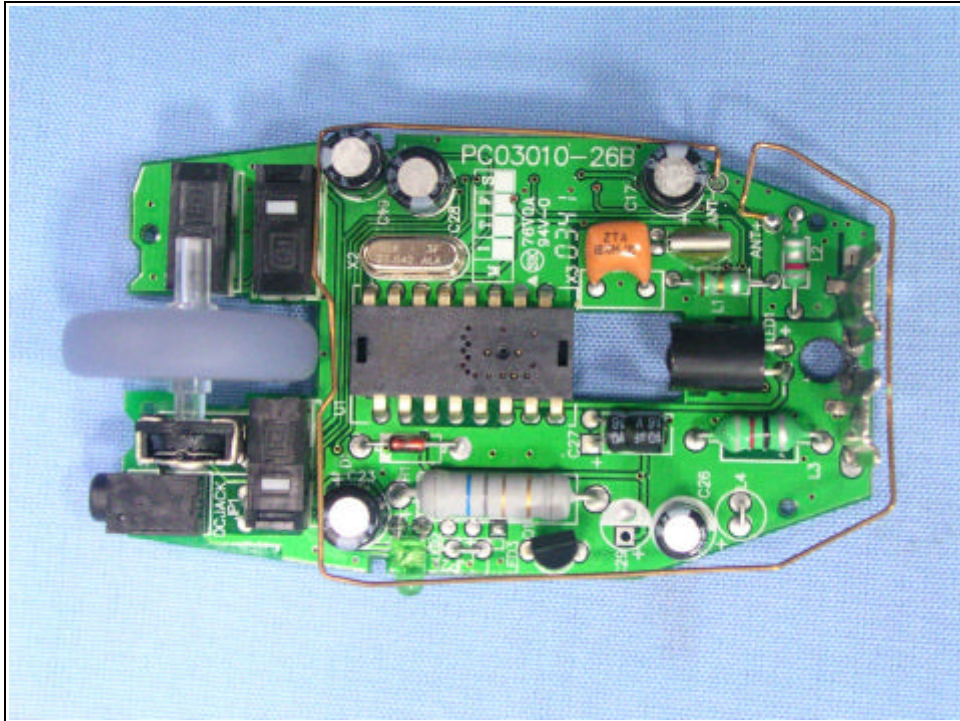

### PHOTOS OF EUT (Mouse)

**Spectrum Research & Testing Lab., Inc.**

No. 101-10, Ling 8, Shan-Tong Li, Chung-Li City, Taoyuan, Taiwan  
Tel: 886-3-4987684 Fax: 886-3-4986528 Photo Page: 3 of 8

**PHOTOS OF EUT (Mouse)**