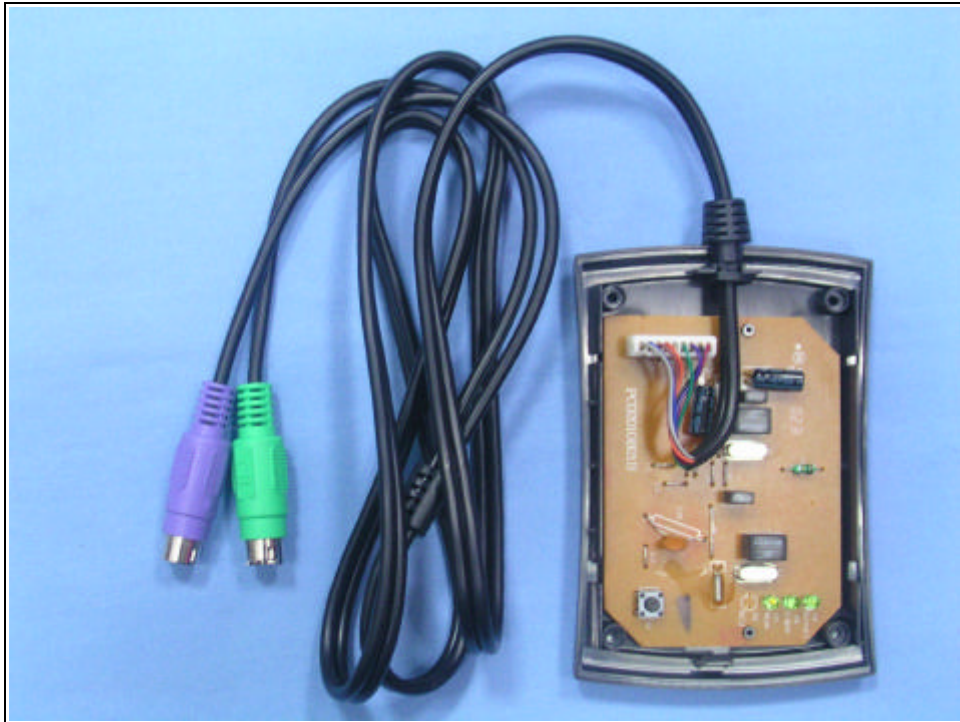

Spectrum Research & Testing Lab., Inc.

No. 101-10, Ling 8, Shan-Tong Li, Chung-Li City, Taoyuan, Taiwan
Tel: 886-3-4987684 Fax: 886-3-4986528 Photo Page: 5 of 8

PHOTOS OF EUT (Receiver)