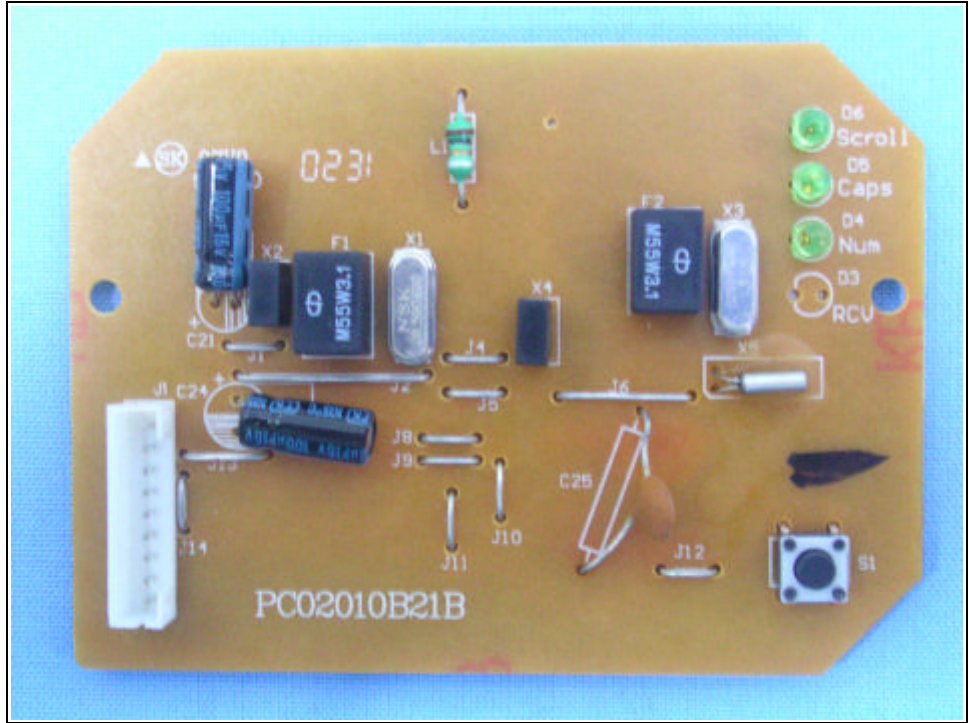

## PHOTOS OF EUT (Receiver)

**Spectrum Research & Testing Lab., Inc.**

No. 101-10, Ling 8, Shan-Tong Li, Chung-Li City, Taoyuan, Taiwan  
Tel: 886-3-4987684 Fax: 886-3-4986528 Photo Page: 7 of 8

**PHOTOS OF EUT (USB Dongle)**