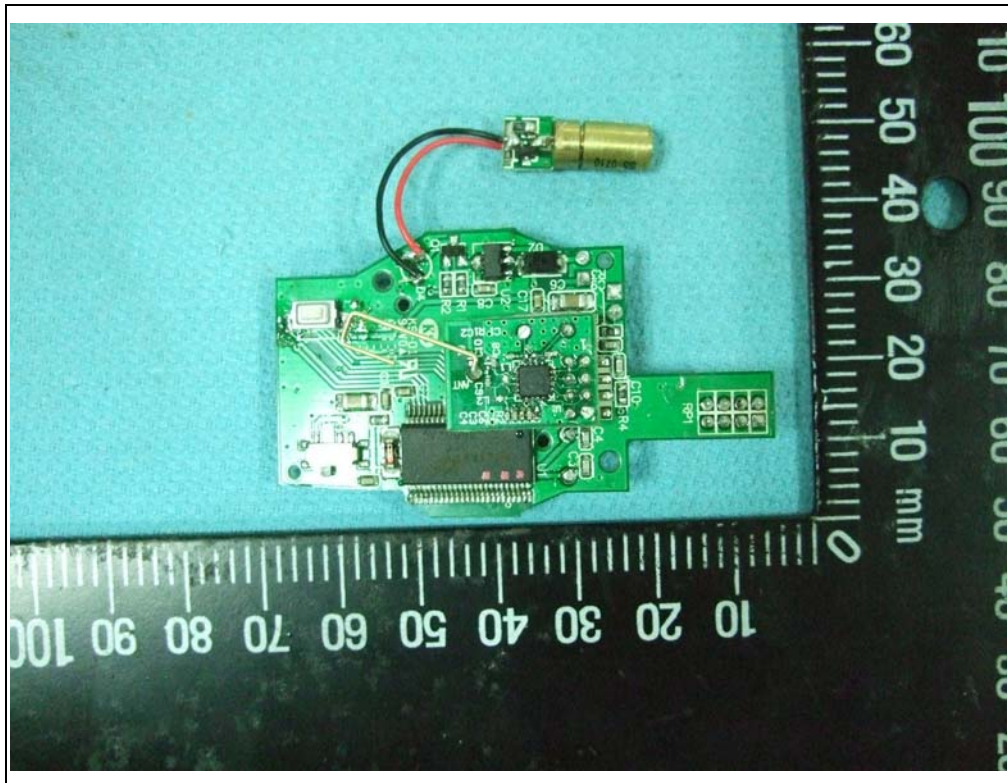

**Spectrum Research & Testing Lab., Inc.**  
No. 101-10, Ling 8, Shan-Tong Li,  
Chung-Li City, Taoyuan,  
Taiwan, R.O.C.

Photo Page: 3 of 7

### PHOTOS OF EUT-Control Board

**PHOTOS OF EUT-Power Board**

**Spectrum Research & Testing Lab., Inc.**  
No. 101-10, Ling 8, Shan-Tong Li,  
Chung-Li City, Taoyuan,  
Taiwan, R.O.C.

Photo Page: 6 of 7

**PHOTOS OF EUT-Inside**