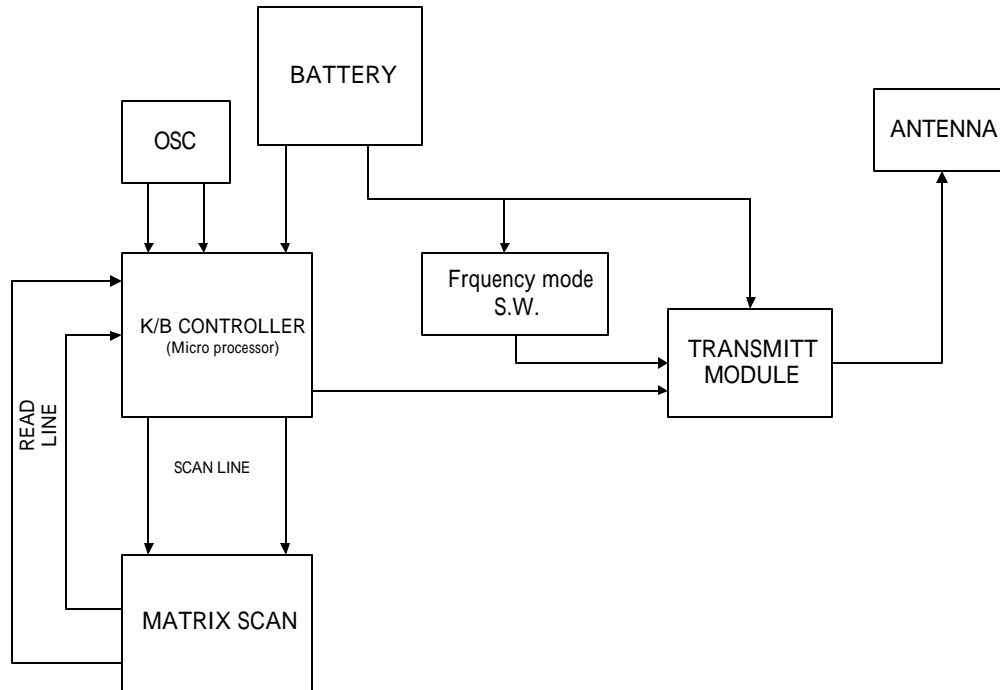

Model Name: KF-9801

Keyboard Transmitt Flow Chart