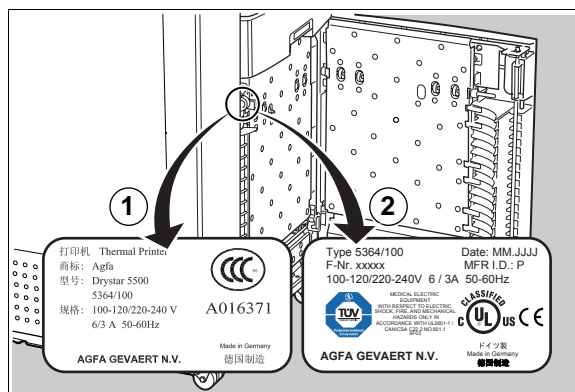

Labels Drystar 5500:

The following labels are located behind the front door:

1	CCC label
2	CE, TÜV and cULus labels

- Open the front door.

- The labels are visible inside the printer.

Labels Drystar 5503:

The following labels are located behind the drum compartment door:

1	CCC label
2	CE, TÜV and cULus labels

- Open the drum compartment door by pulling its handle.

- The labels are visible inside the printer.

Power cord regulations

- Use attached power cord set to the product.
- Do not use attached power cord set for other electric equipment.