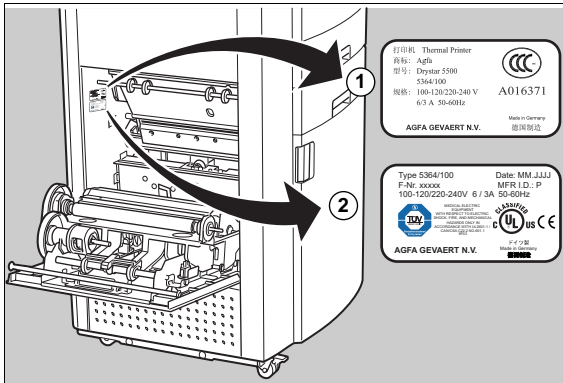

Labels Drystar 5500:

The following labels are located behind the front door:

1	CCC label
2	CE, TÜV and cULus labels

- Open the front door.

- The labels are visible inside the printer.

Labels Drystar 5503:

The following labels are located behind the drum compartment door:

1	CCC label
2	CE, TÜV and cULus labels

- Open the drum compartment door by pulling its handle.

- The labels are visible inside the printer.

Power cord regulations

- Use attached power cord set to the product.
- Do not use attached power cord set for other electric equipment.