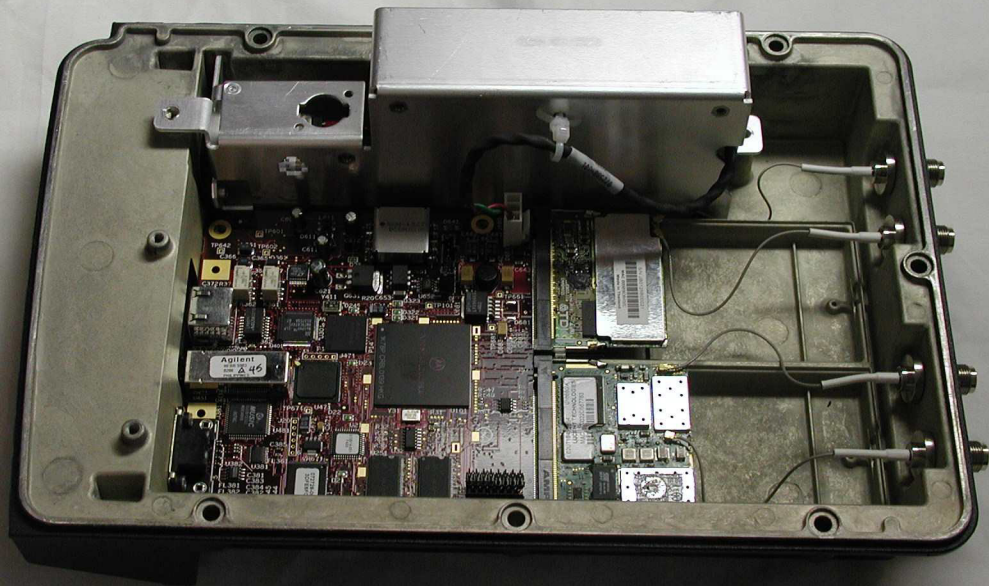

Exhibit E: Internal Photos

FCC ID: HN2WN-5MP01

WN-5MP01 Bottom View

WN-5MP01 Top View (shields removed)

S/N JB0125B00021

MAC 00809838452C

Made In Thailand

NCMK-11X
E802.11a
EAB1021

WN-5MP01 Top View (with shields)