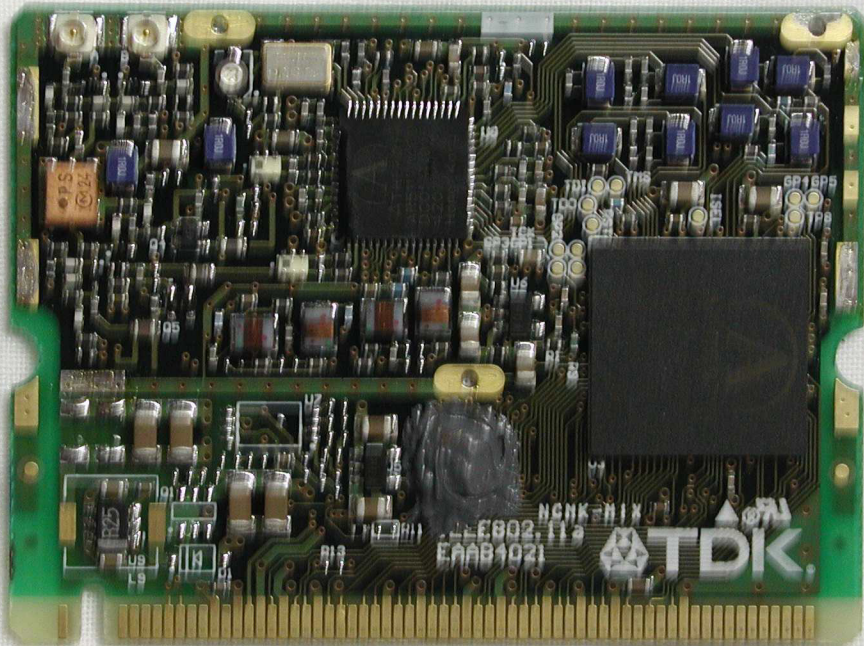

Exhibit E: Internal Photos

FCC ID: HN2WN-5MP01

WN-5MP01 Bottom View

WN-5MP01 Top View (shields removed)

S/N JB0125B00021

MAC 00809838452C

Made In Thailand

NCMK-11X
E802.11a
EAB1021

WN-5MP01 Top View (with shields)