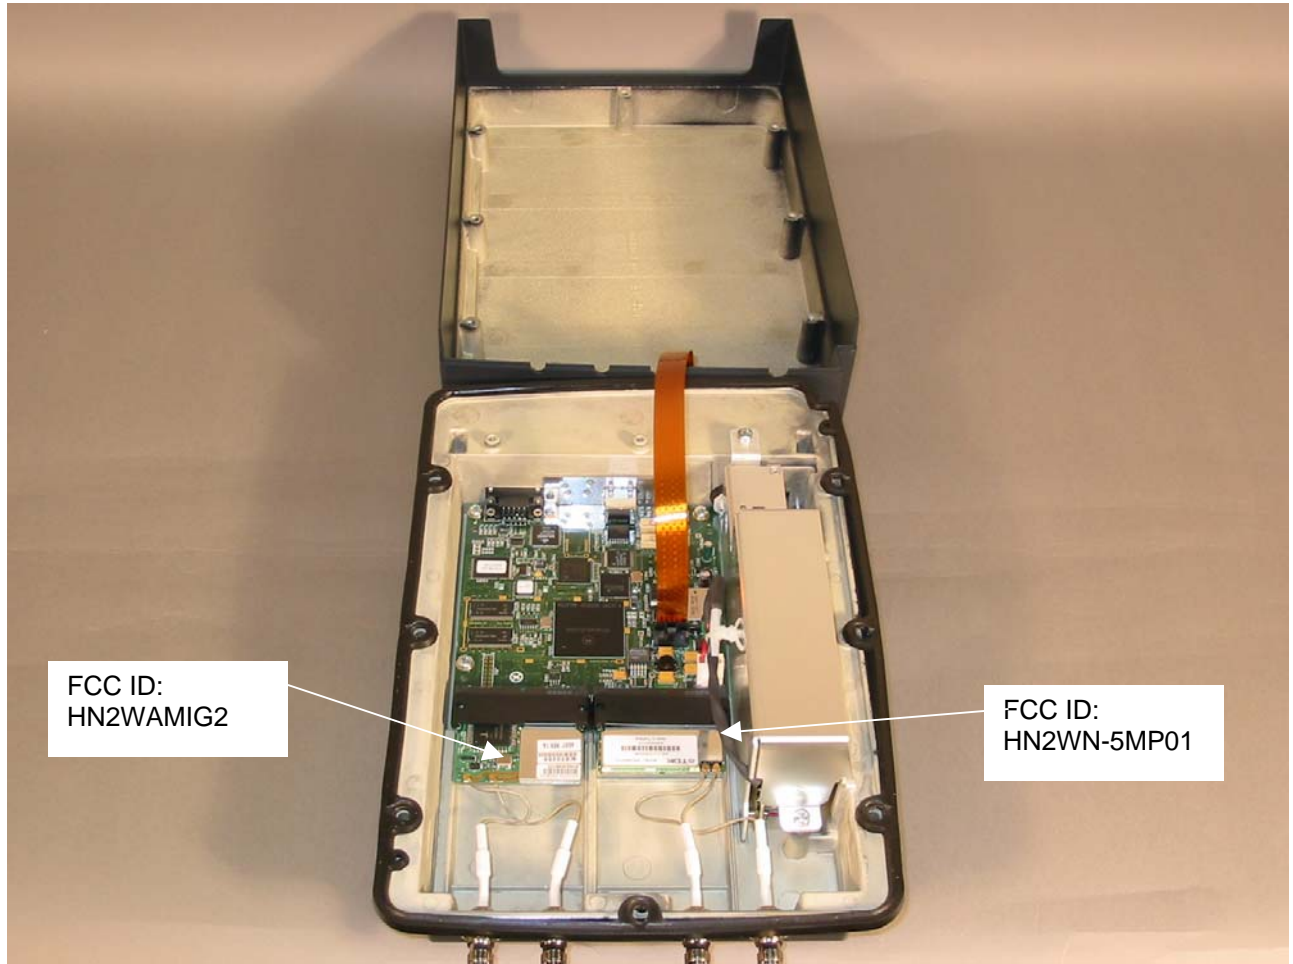

FCC ID: HN2WAMIG2 and FCC ID: HN2WN-5MP01 installed in WA21

FCC ID: HN2WAMIG2 and FCC ID: HN2WAMIG2 installed in WA21

FCC ID: HN2WAMIG2 and FCC ID: HN2WAMIG2 installed in WA22

FCC ID: HN2WAMIG2 and FCC ID: HN2WN-5MP01 installed in WA22

FCC ID: HN2WAMIG2

FCC ID: HN2WAMIG2

802MIG2 with Shield Removed