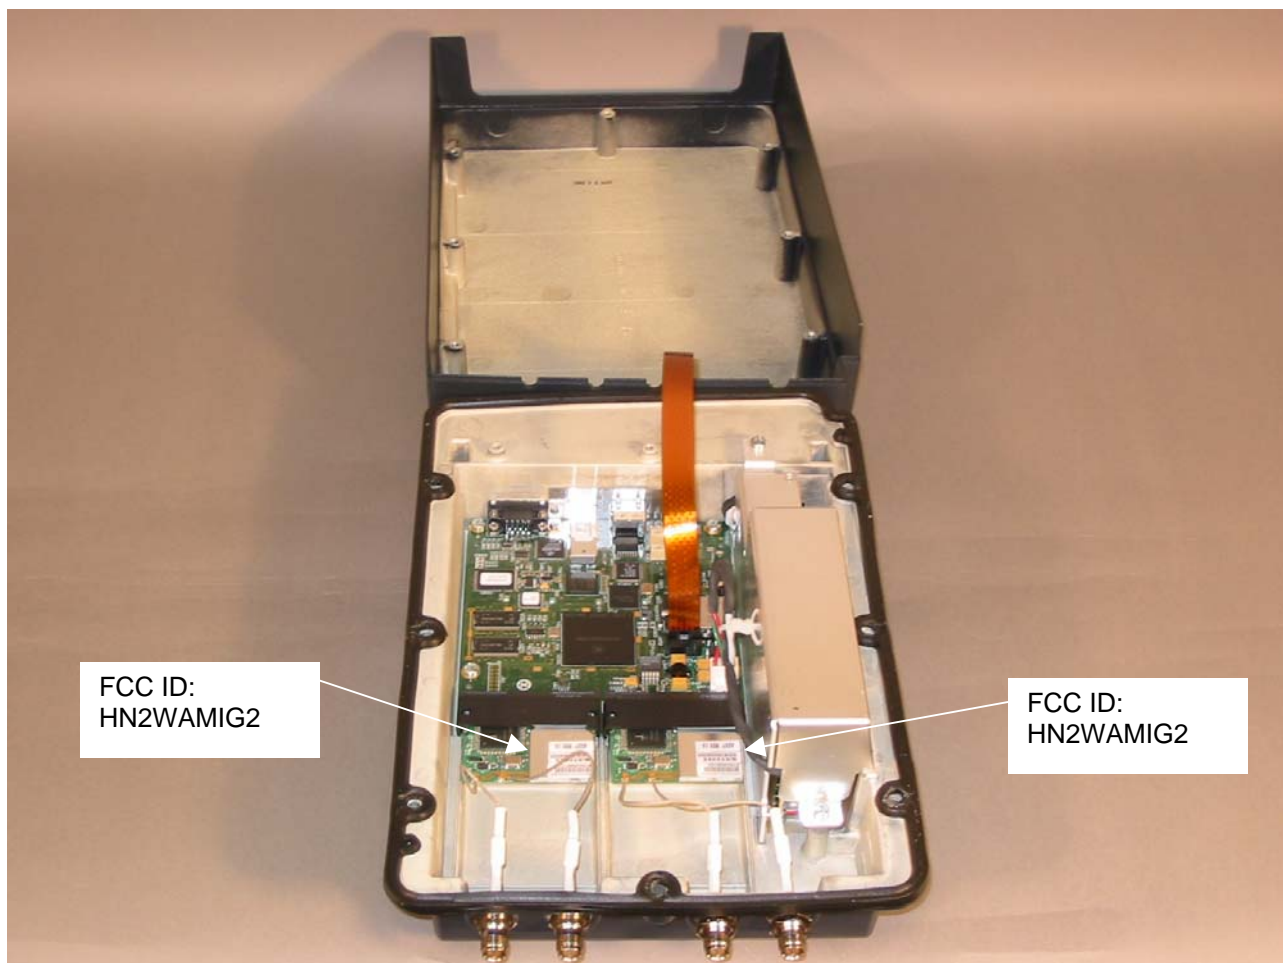

FCC ID: HN2WAMIG2 and FCC ID: HN2WN-5MP01 installed in WA21

FCC ID: HN2WAMIG2 and FCC ID: HN2WAMIG2 installed in WA21

FCC ID: HN2WAMIG2 and FCC ID: HN2WAMIG2 installed in WA22

FCC ID: HN2WAMIG2 and FCC ID: HN2WN-5MP01 installed in WA22

FCC ID: HN2WAMIG2

FCC ID: HN2WAMIG2

802MIG2 with Shield Removed