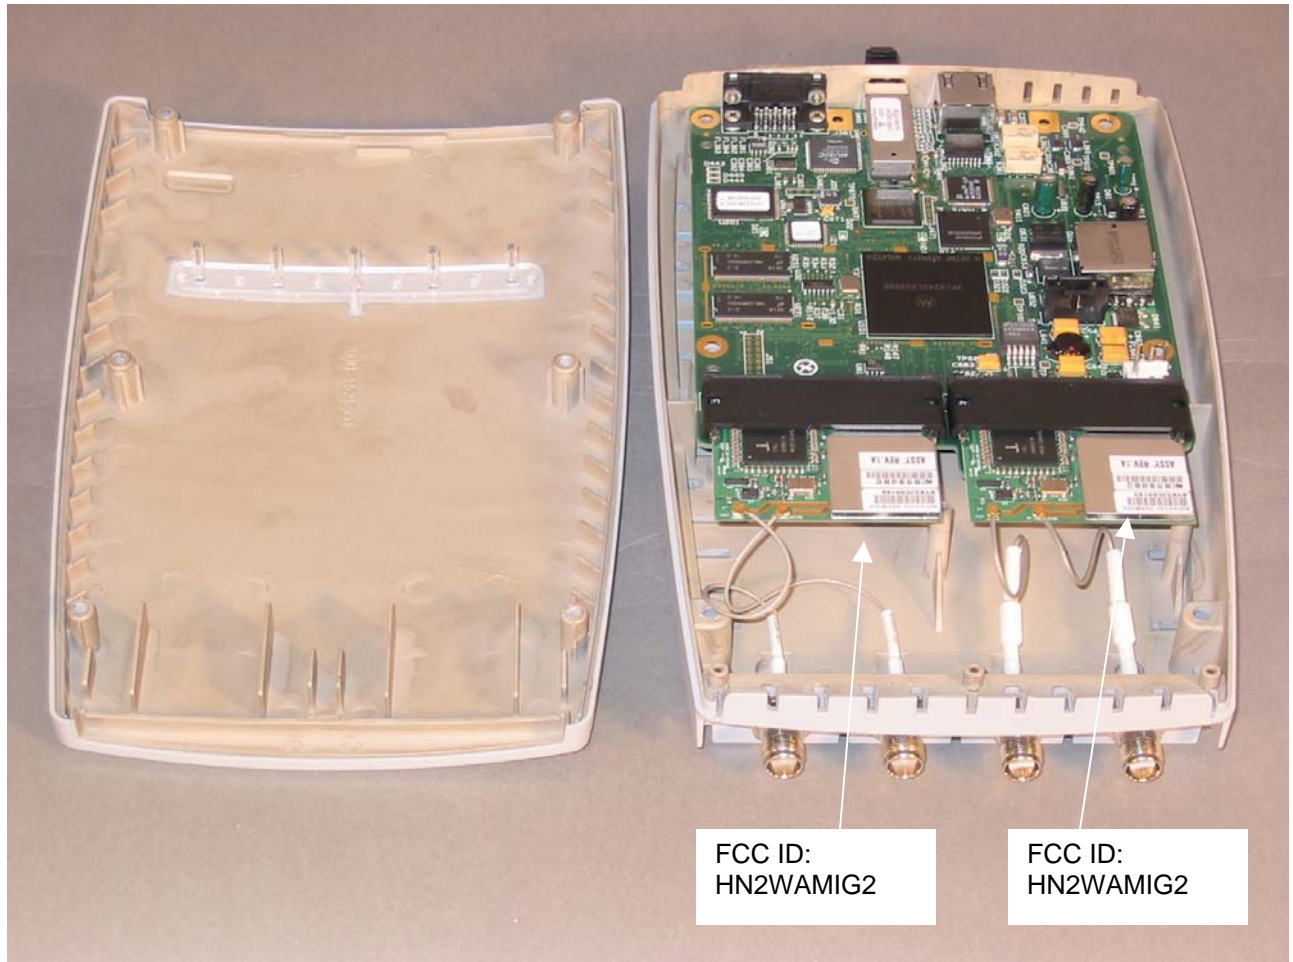

FCC ID: HN2WAMIG2 and FCC ID: HN2WN-5MP01 installed in WA21

FCC ID: HN2WAMIG2 and FCC ID: HN2WAMIG2 installed in WA21

FCC ID: HN2WAMIG2 and FCC ID: HN2WAMIG2 installed in WA22

FCC ID: HN2WAMIG2 and FCC ID: HN2WN-5MP01 installed in WA22

FCC ID: HN2WAMIG2

FCC ID: HN2WAMIG2

802MIG2 with Shield Removed