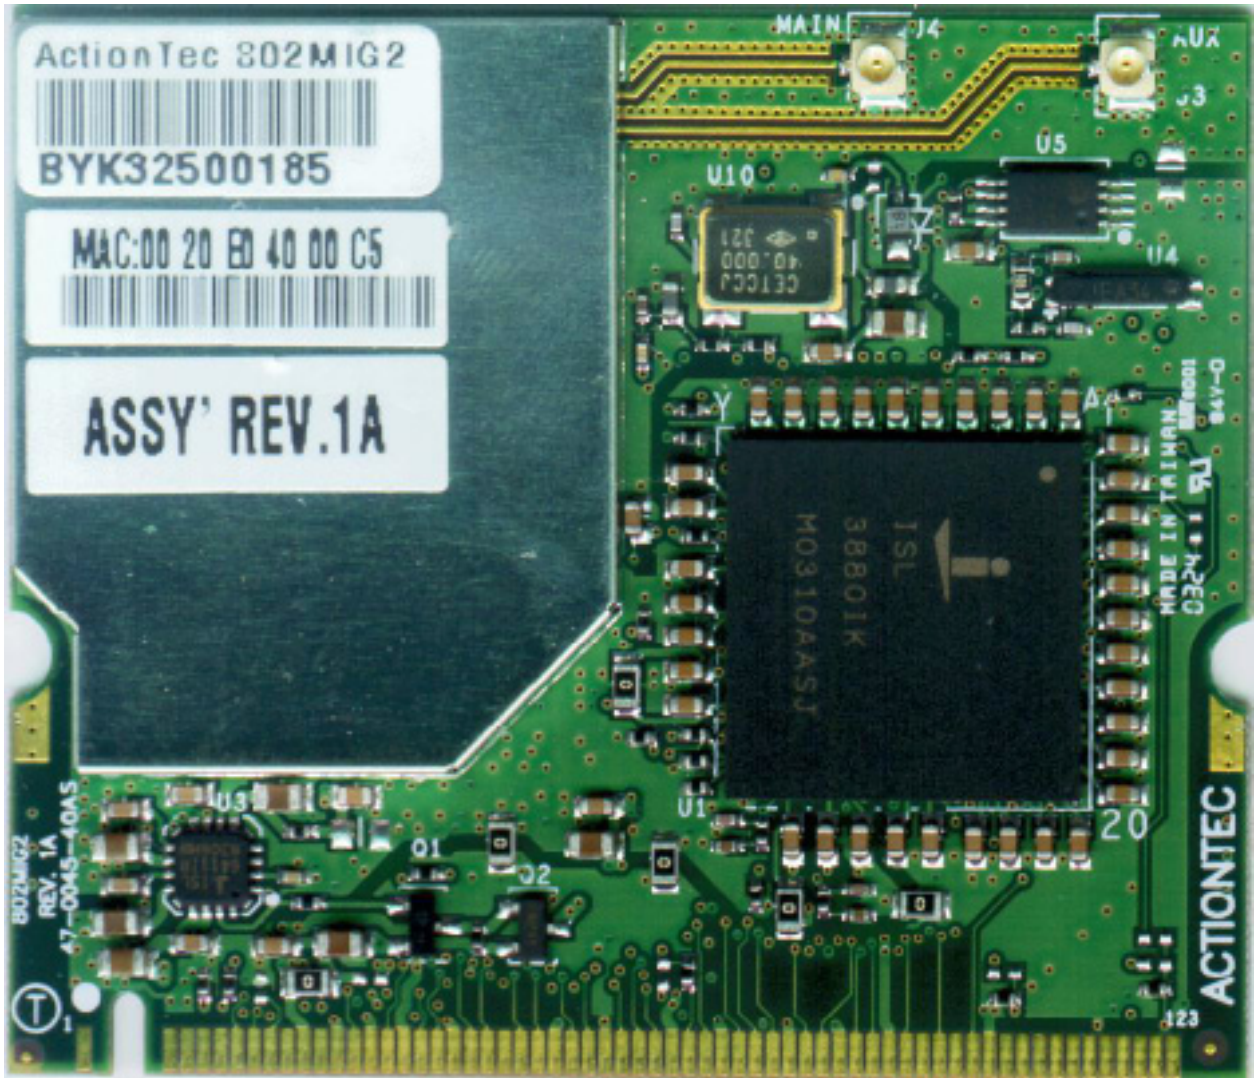

FCC ID: HN2WAMIG2 and FCC ID: HN2WN-5MP01 installed in WA21

FCC ID: HN2WAMIG2 and FCC ID: HN2WAMIG2 installed in WA21

FCC ID: HN2WAMIG2 and FCC ID: HN2WAMIG2 installed in WA22

FCC ID: HN2WAMIG2 and FCC ID: HN2WN-5MP01 installed in WA22

FCC ID: HN2WAMIG2

FCC ID: HN2WAMIG2

802MIG2 with Shield Removed