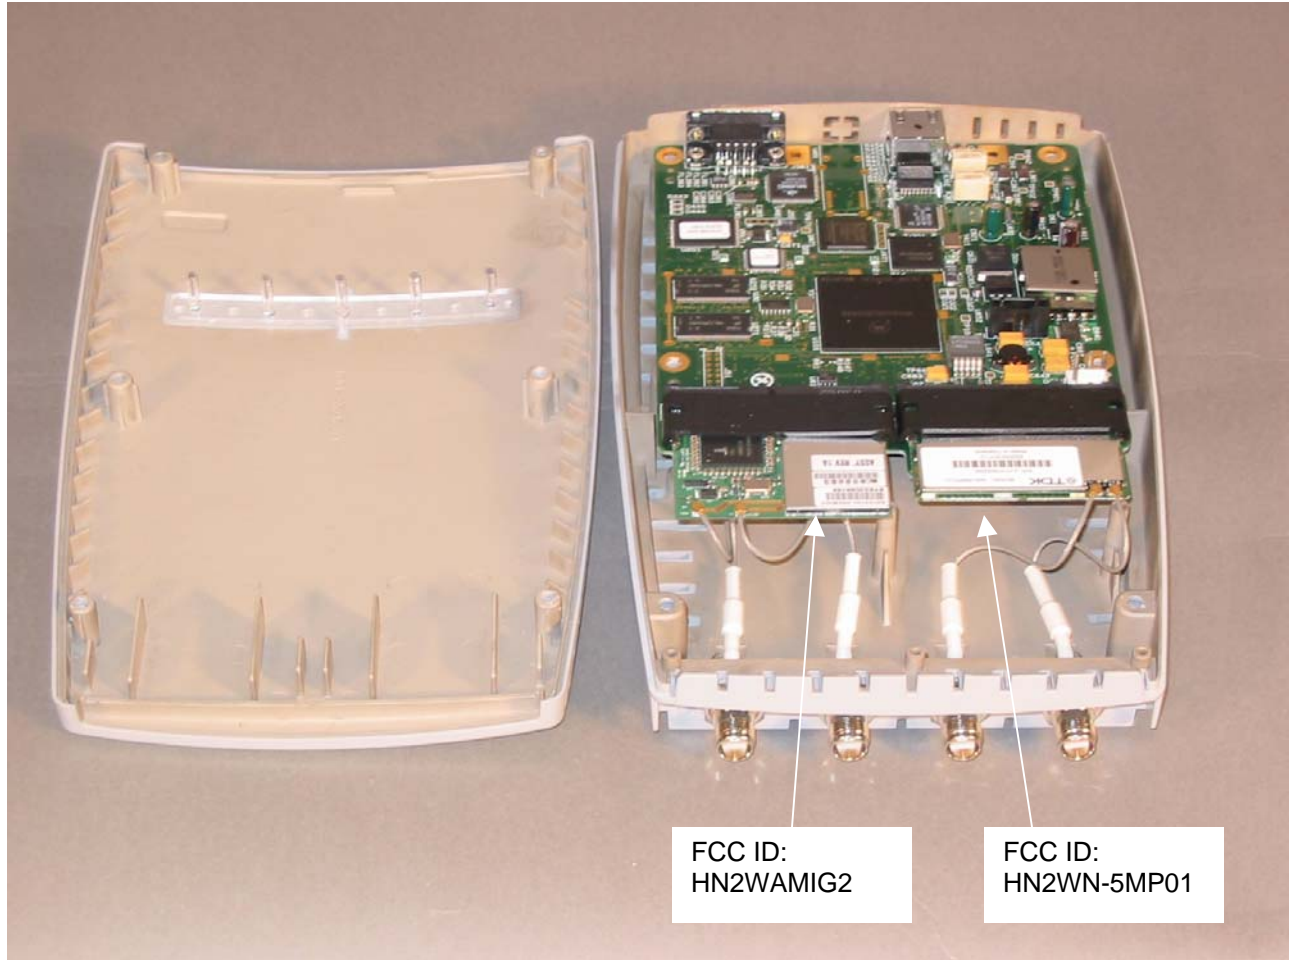

FCC ID: HN2WAMIG2 and FCC ID: HN2WN-5MP01 installed in WA21

FCC ID: HN2WAMIG2 and FCC ID: HN2WAMIG2 installed in WA21

FCC ID: HN2WAMIG2 and FCC ID: HN2WAMIG2 installed in WA22

FCC ID: HN2WAMIG2 and FCC ID: HN2WN-5MP01 installed in WA22

FCC ID: HN2WAMIG2

FCC ID: HN2WAMIG2

802MIG2 with Shield Removed