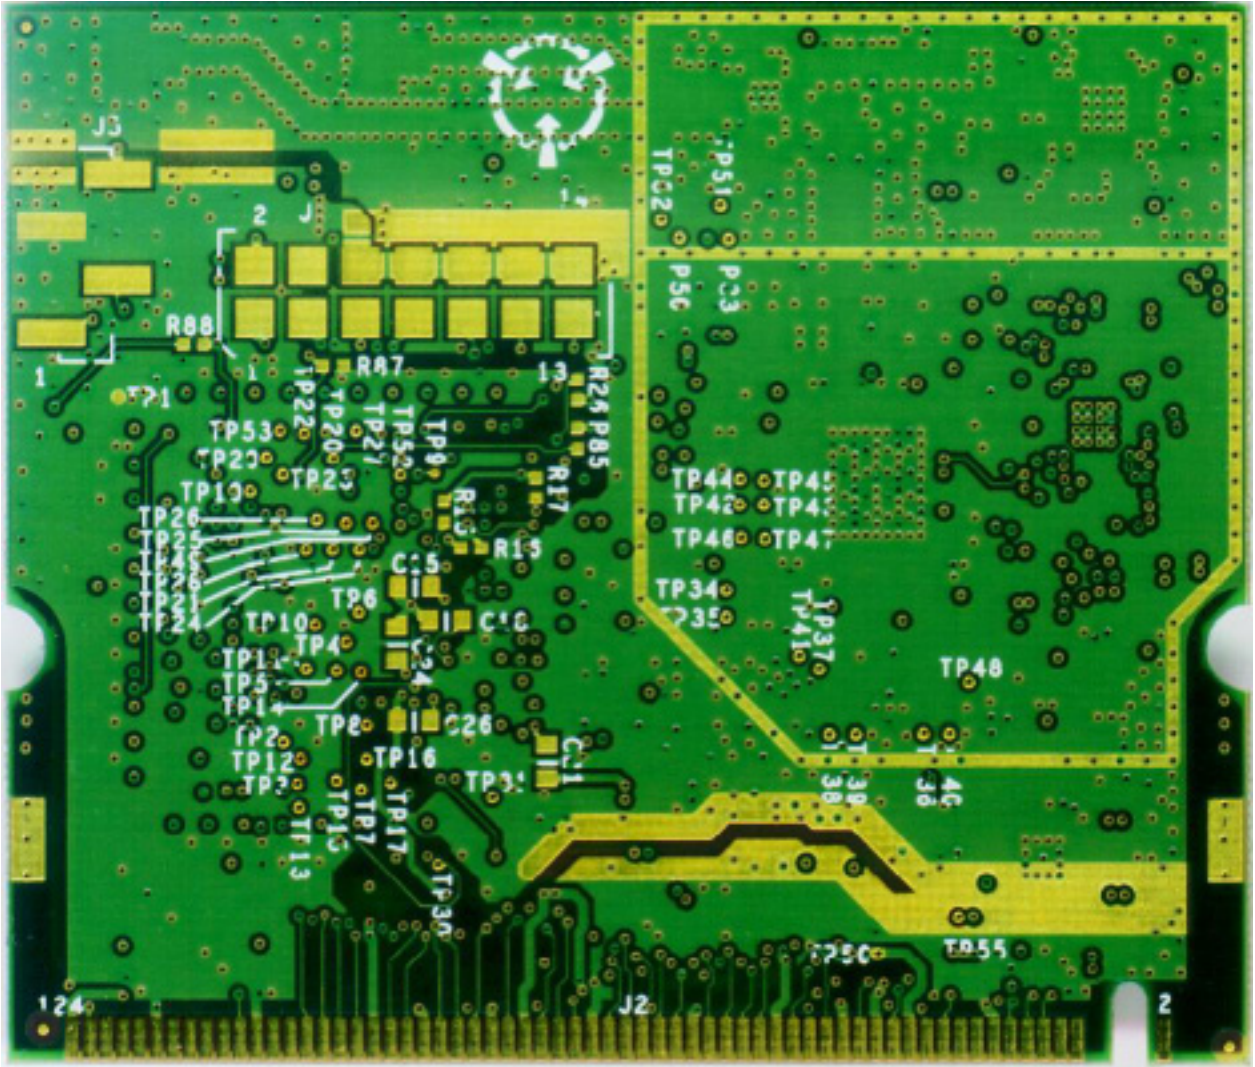

FCC ID: HN2WAMIG2 and FCC ID: HN2WN-5MP01 installed in WA21

FCC ID: HN2WAMIG2 and FCC ID: HN2WAMIG2 installed in WA21

FCC ID: HN2WAMIG2 and FCC ID: HN2WAMIG2 installed in WA22

FCC ID: HN2WAMIG2 and FCC ID: HN2WN-5MP01 installed in WA22

FCC ID: HN2WAMIG2

FCC ID: HN2WAMIG2

802MIG2 with Shield Removed