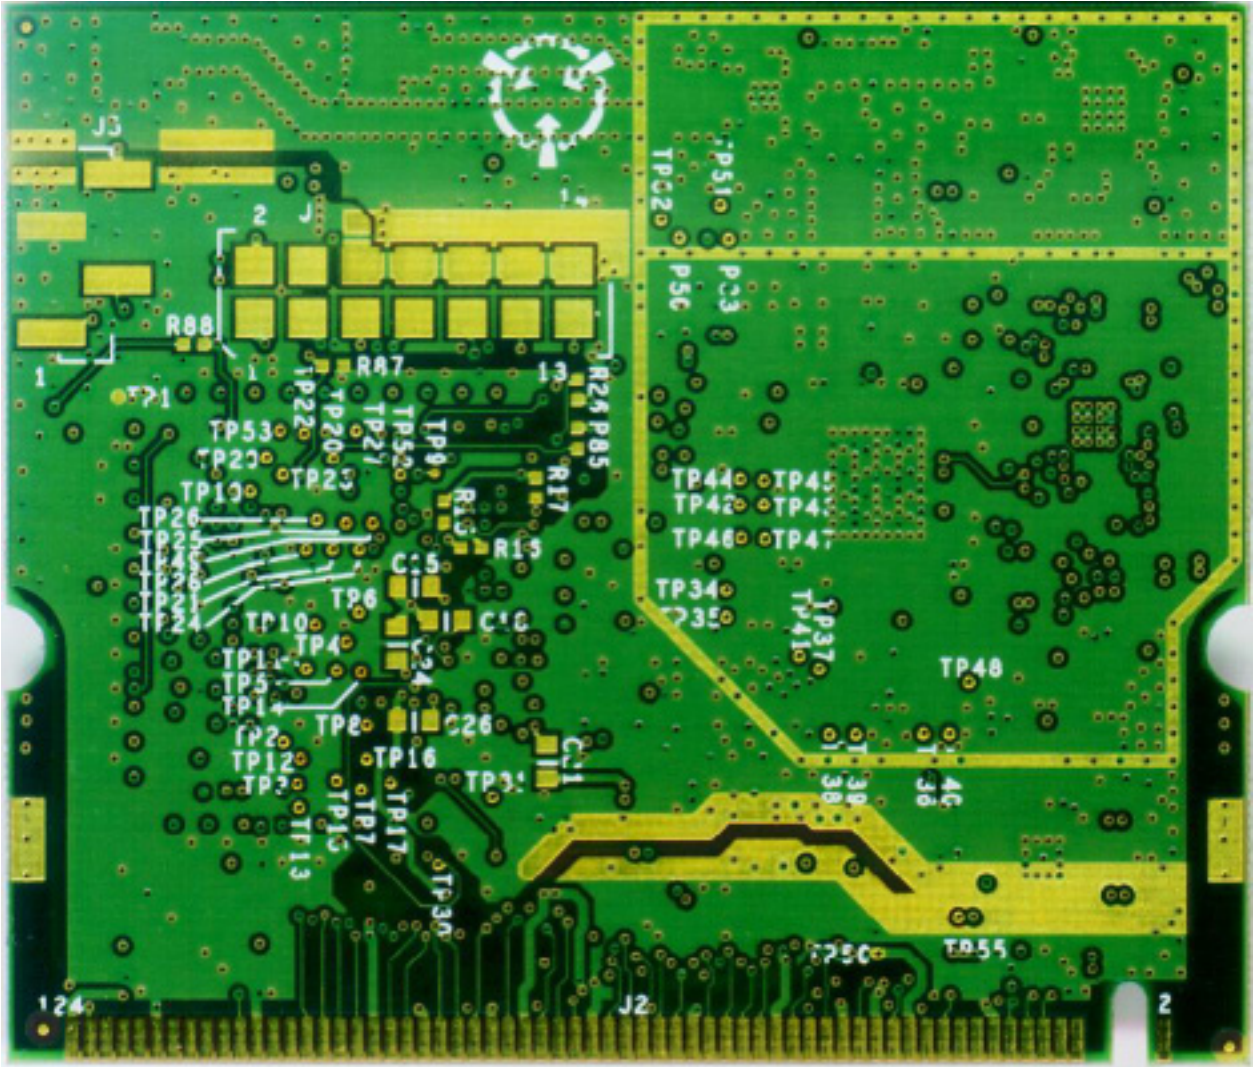

FCC ID: HN2WAMIG2

WA21 Access Point

WA21 Access Point

WA22 Access Point

WA22 Access Point