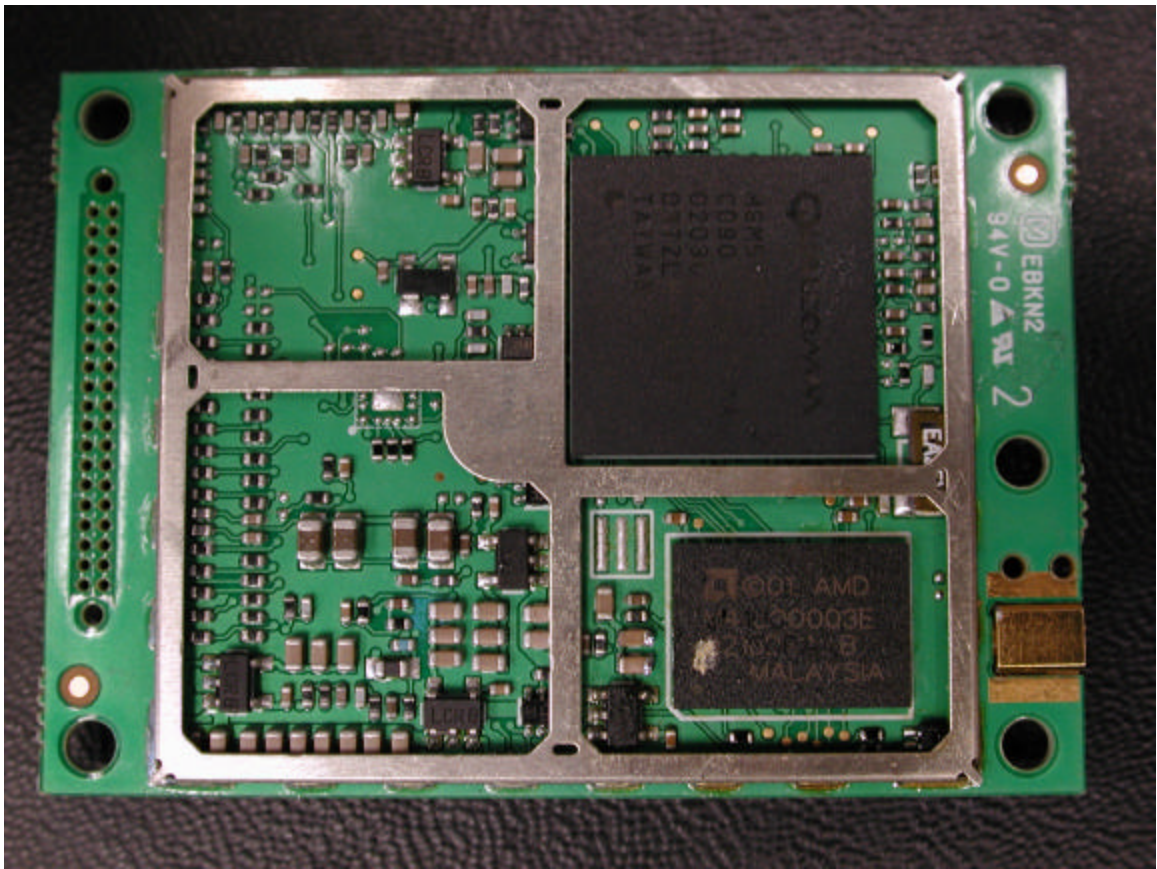

Exhibit H: Internal Photos

FCC ID: HN2SB555

 **SIERRA WIRELESS**

SB555 Embedded Modem

Part#: 1200238

E02093050405010

09900130583

FCC ID: N7NSB555

QUALCOMM® 3G CDMA

Designed in Canada

Manufactured in Mexico

94V-0 ▲ PAW 28
E0KXN2

AWT6111
0216 05681-80
1659-B TAIWAN

AWT6106
0148 05514-AC
775 TAIWAN

AWT6105
0148 05514-AC
775 TAIWAN

KESTREL REV 3.0
PCB 1400100