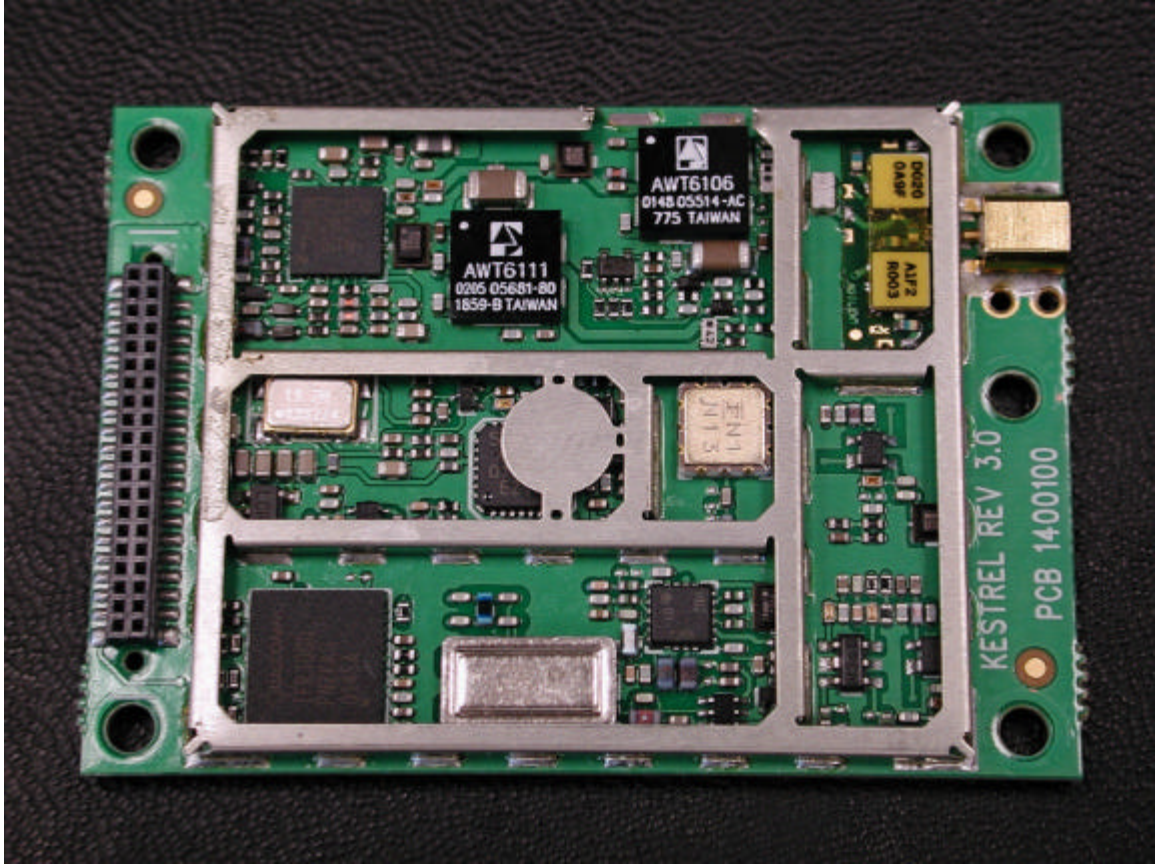

Exhibit H: Internal Photos

FCC ID: HN2SB555

 **SIERRA WIRELESS**

SB555 Embedded Modem

Part#: 1200238

E02093050405010

09900130583

FCC ID: N7NSB555

QUALCOMM® 3G CDMA

Designed in Canada

Manufactured in Mexico

94V-0 ▲ PAW 28
E0KXN2

AWT6111
0216 05681-80
1659-B TAIWAN

AWT6106
0148 05514-AC
775 TAIWAN

AWT6105
0148 05514-AC
775 TAIWAN

KESTREL REV 3.0
PCB 1400100