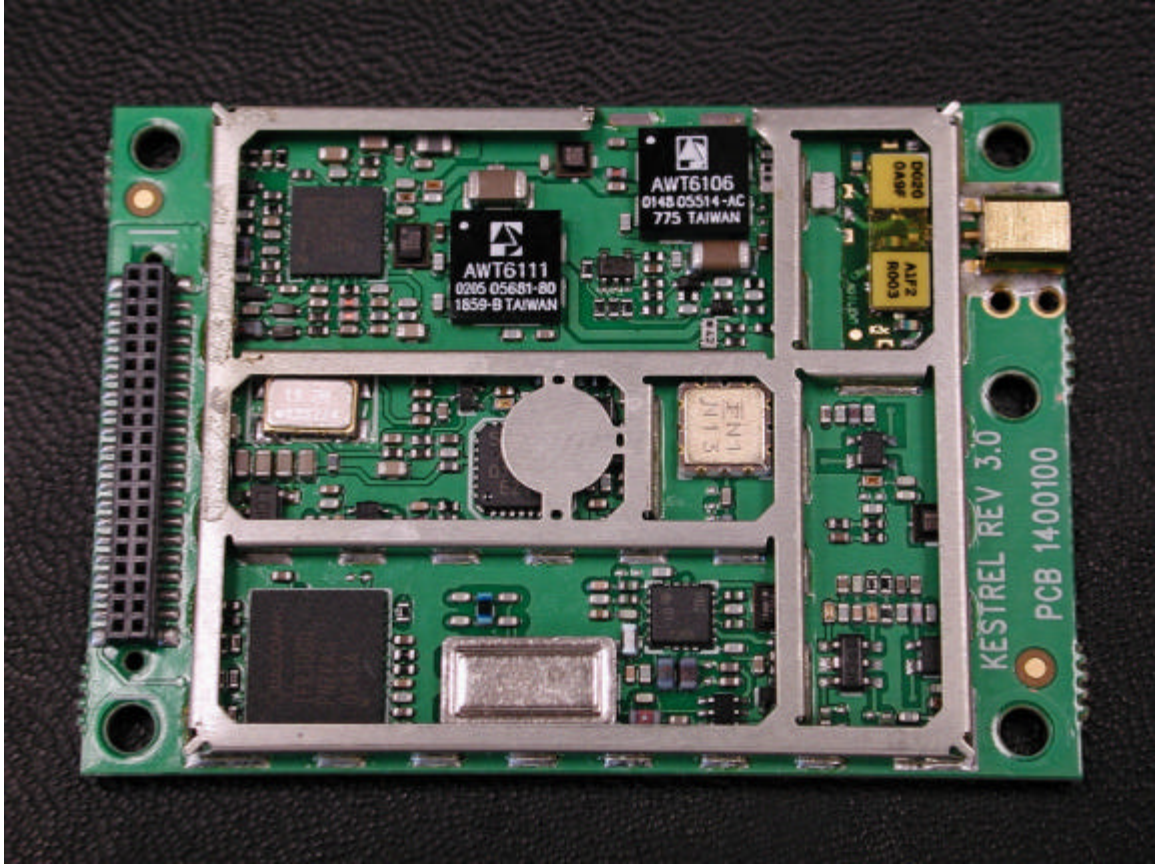

Exhibit F: Internal Photos

FCC ID: HN2SB555-2

 **SIERRA WIRELESS**

SB555 Embedded Modem

Part#: 1200238

E02093050405010

09900130583

FCC ID: N7NSB555

QUALCOMM® 3G CDMA

Designed in Canada

Manufactured in Mexico

94V-0 ▲ PAW 28
E0KXN2

CDMA, 802.11b & Bluetooth Radios Configuration

802.11b & Bluetooth Radios Configuration