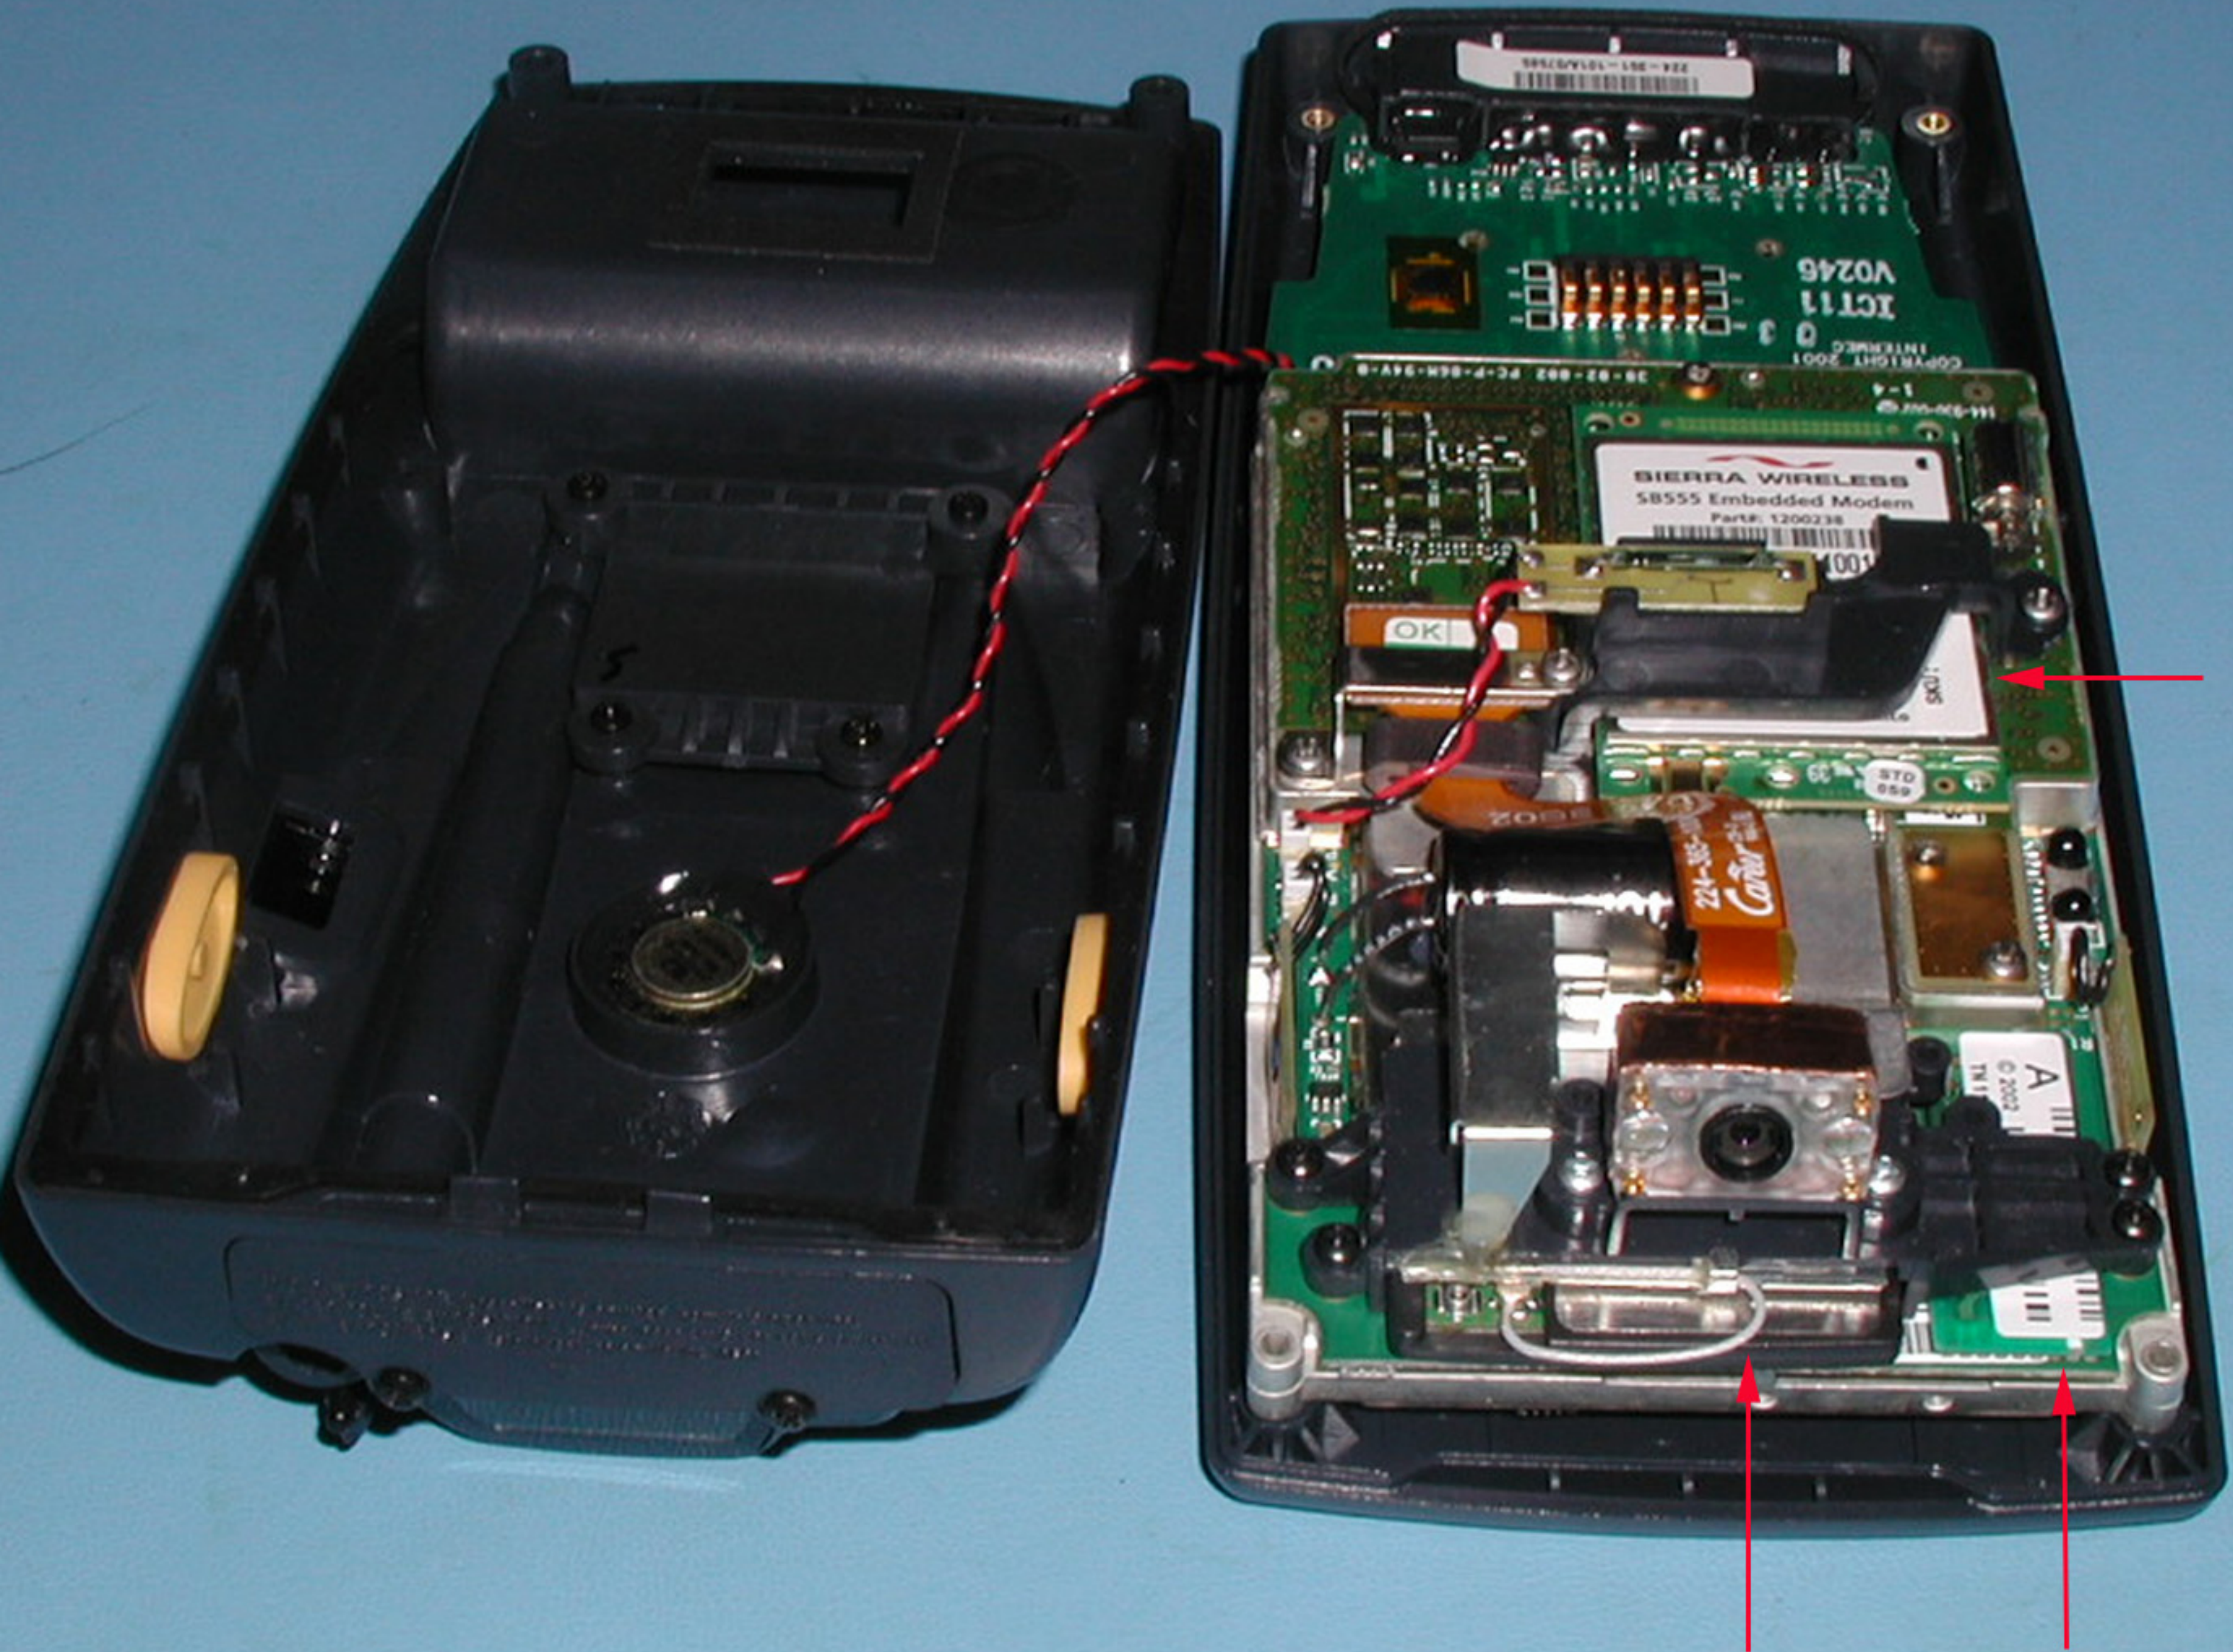

Exhibit F: Internal Photos

FCC ID: HN2SB555-2

 **SIERRA WIRELESS**

SB555 Embedded Modem

Part#: 1200238

E02093050405010

09900130583

FCC ID: N7NSB555

QUALCOMM® 3G CDMA

Designed in Canada

Manufactured in Mexico

94V-0 ▲ PAW 28
E0KXN2

CDMA, 802.11b & Bluetooth Radios Configuration

802.11b & Bluetooth Radios Configuration