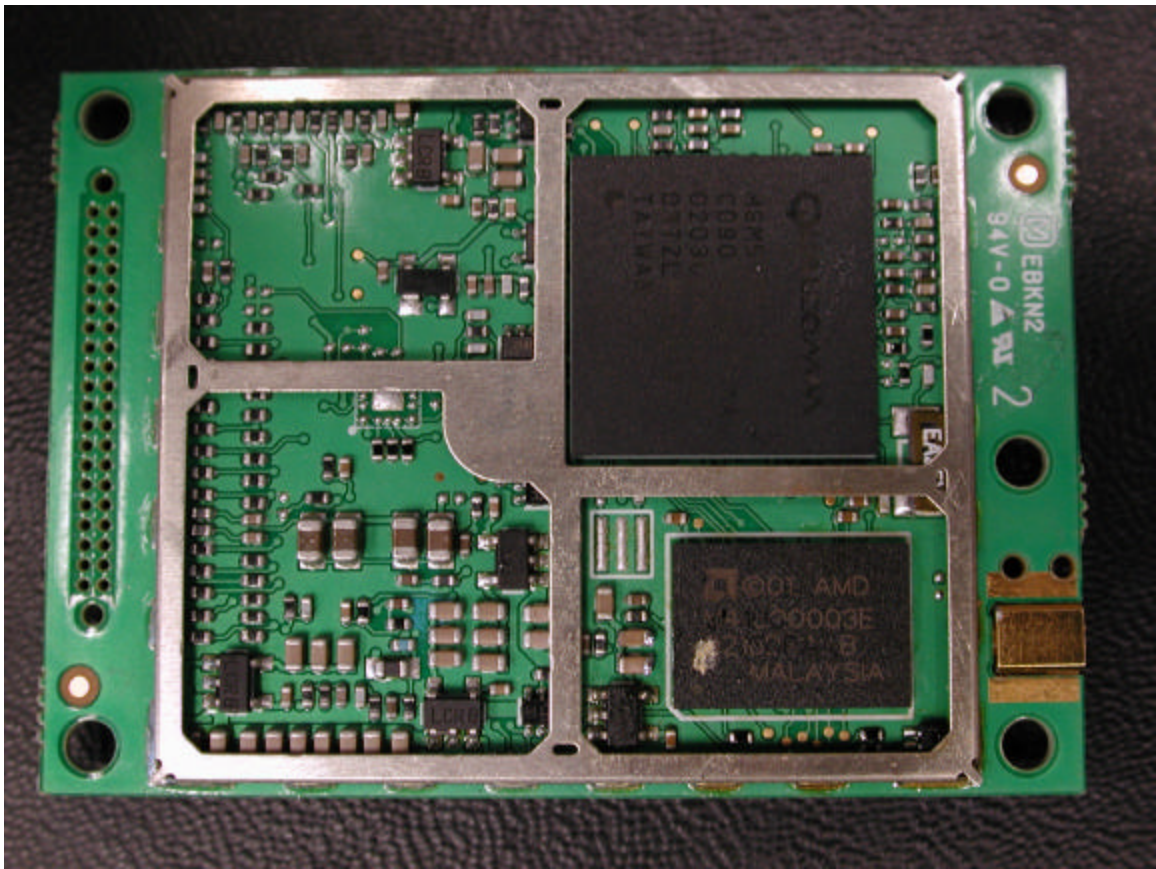

Exhibit F: Internal Photos

FCC ID: HN2SB555-2

 **SIERRA WIRELESS**

SB555 Embedded Modem

Part#: 1200238

E02093050405010

09900130583

FCC ID: N7NSB555

QUALCOMM® 3G CDMA

Designed in Canada

Manufactured in Mexico

94V-0 ▲ PAW 28
E0KXN2

CDMA, 802.11b & Bluetooth Radios Configuration

802.11b & Bluetooth Radios Configuration