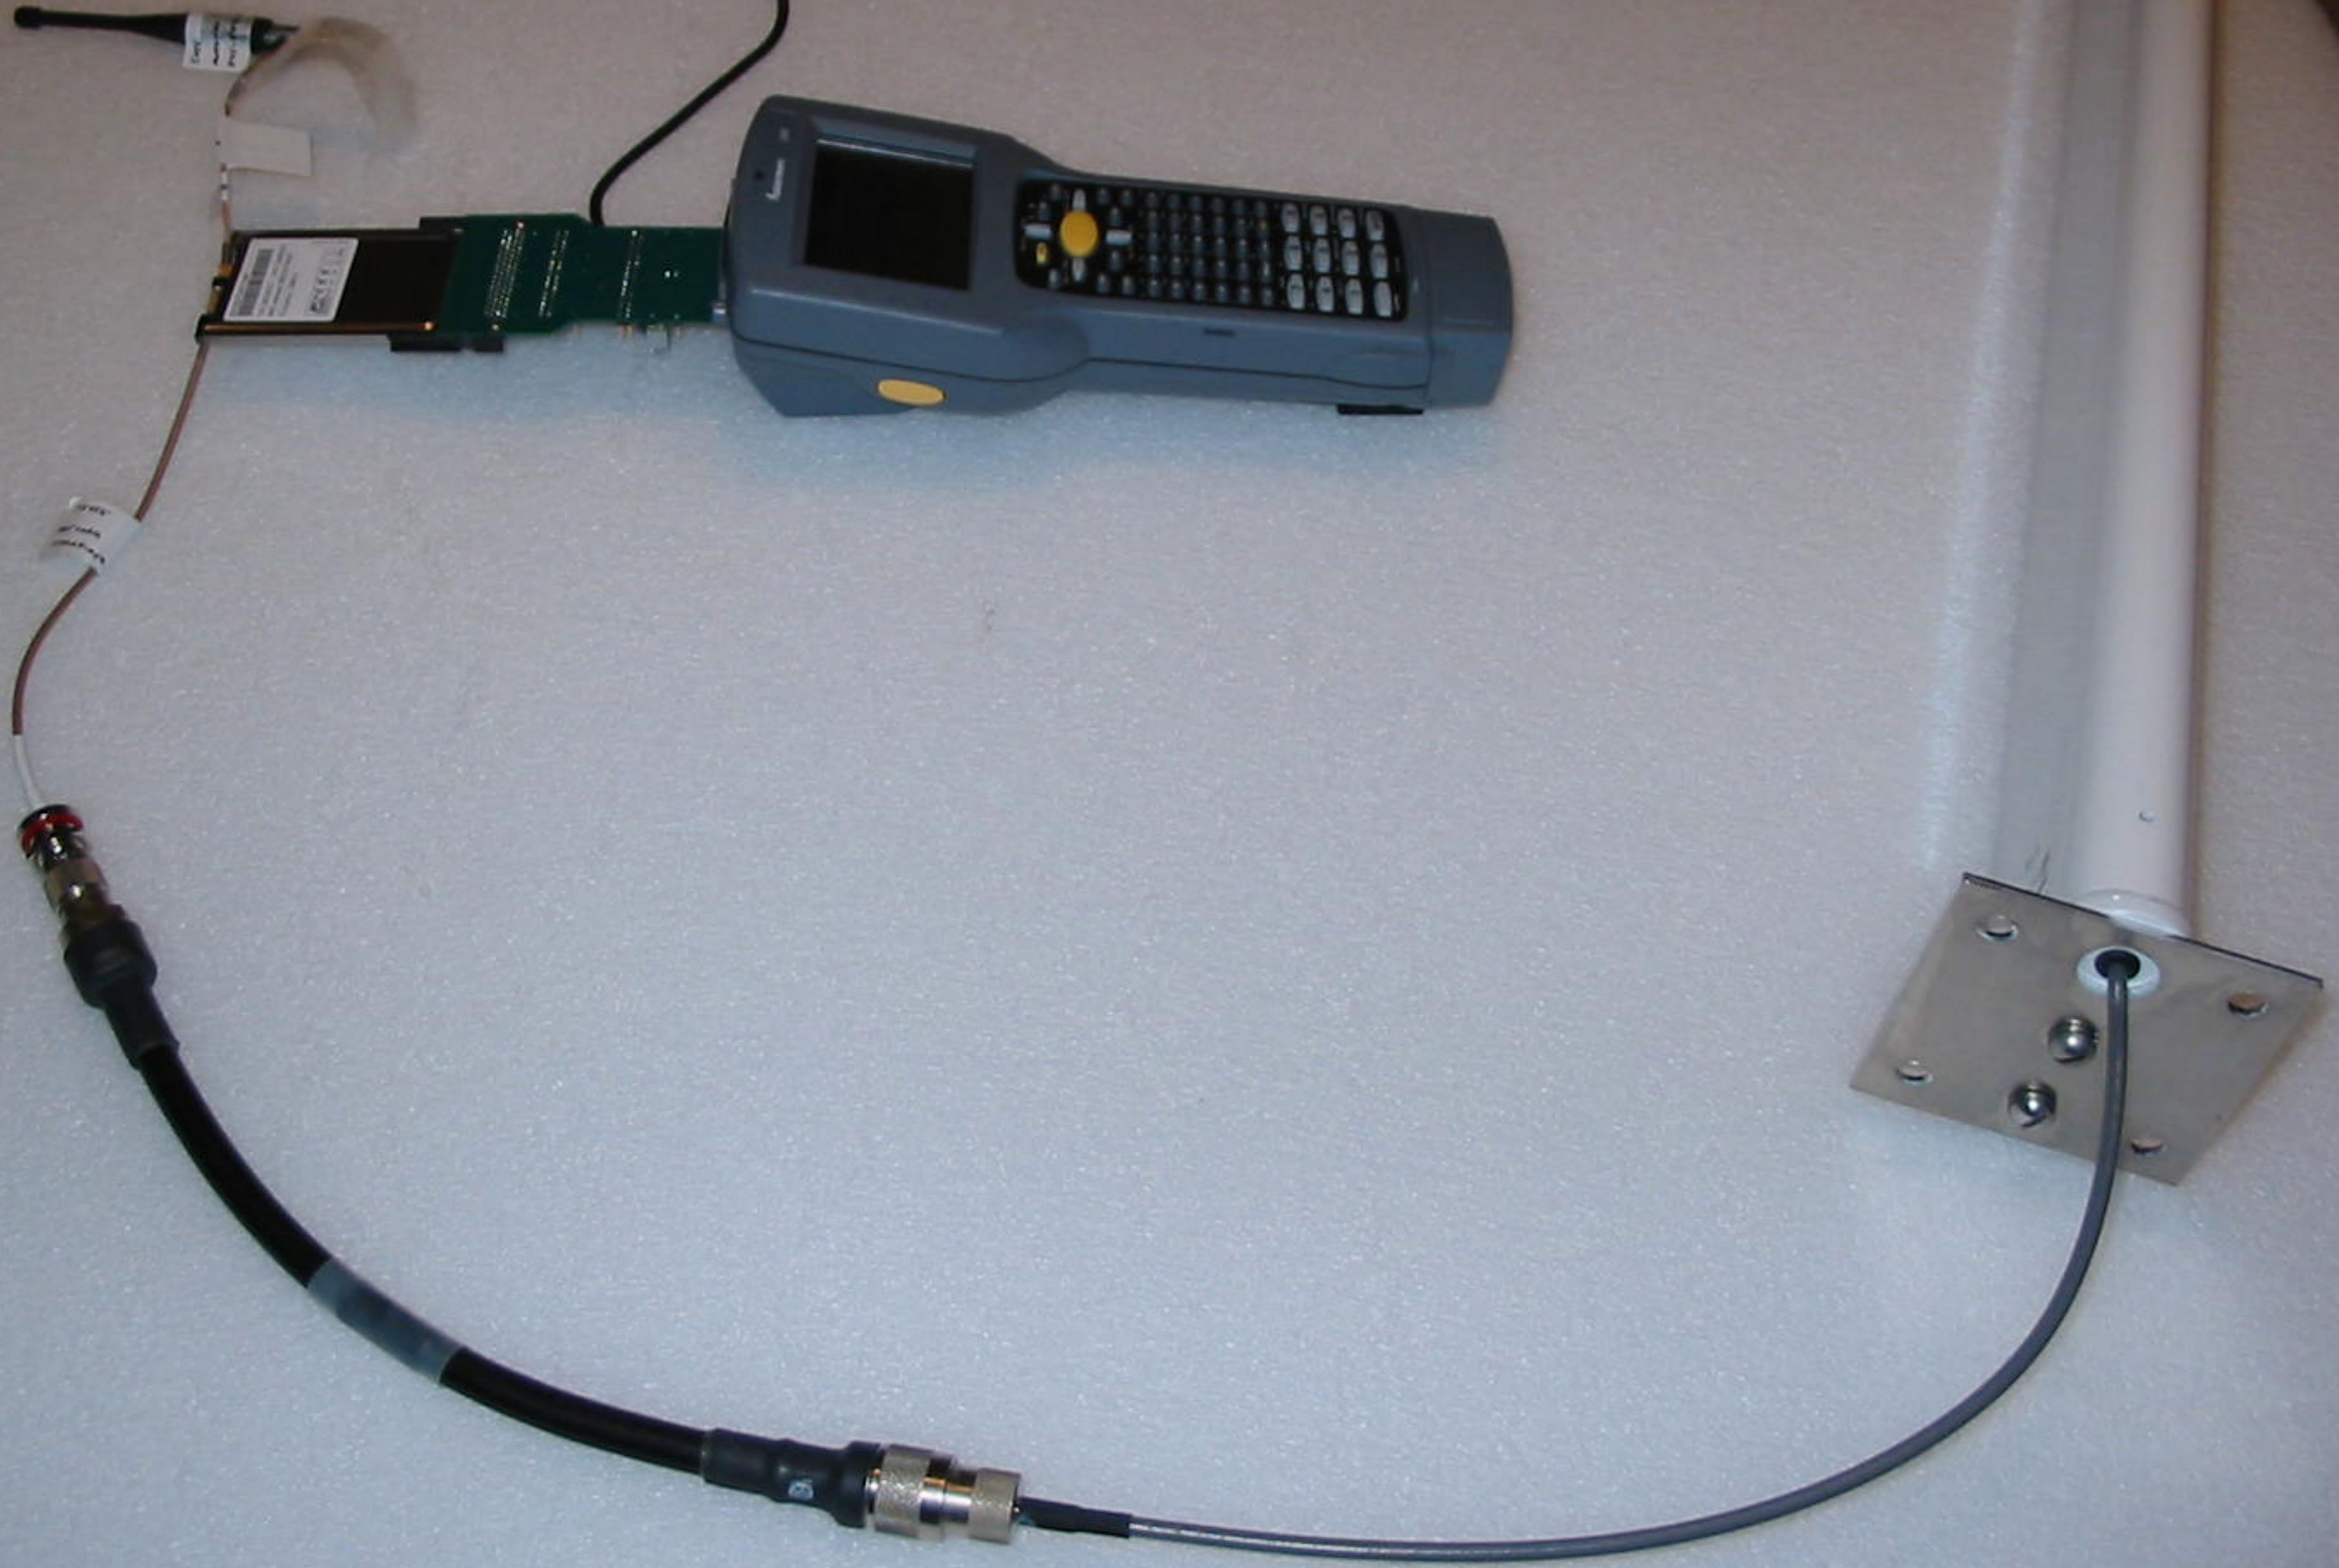

Exhibit S: Test Setup Photos

FCC ID: HN2PC24-11

Part
Name
Rev.

TS 001
Rev 000
070000

TS 001
Rev 000
070000

EMC

EMC

NORTHWEST
EMC