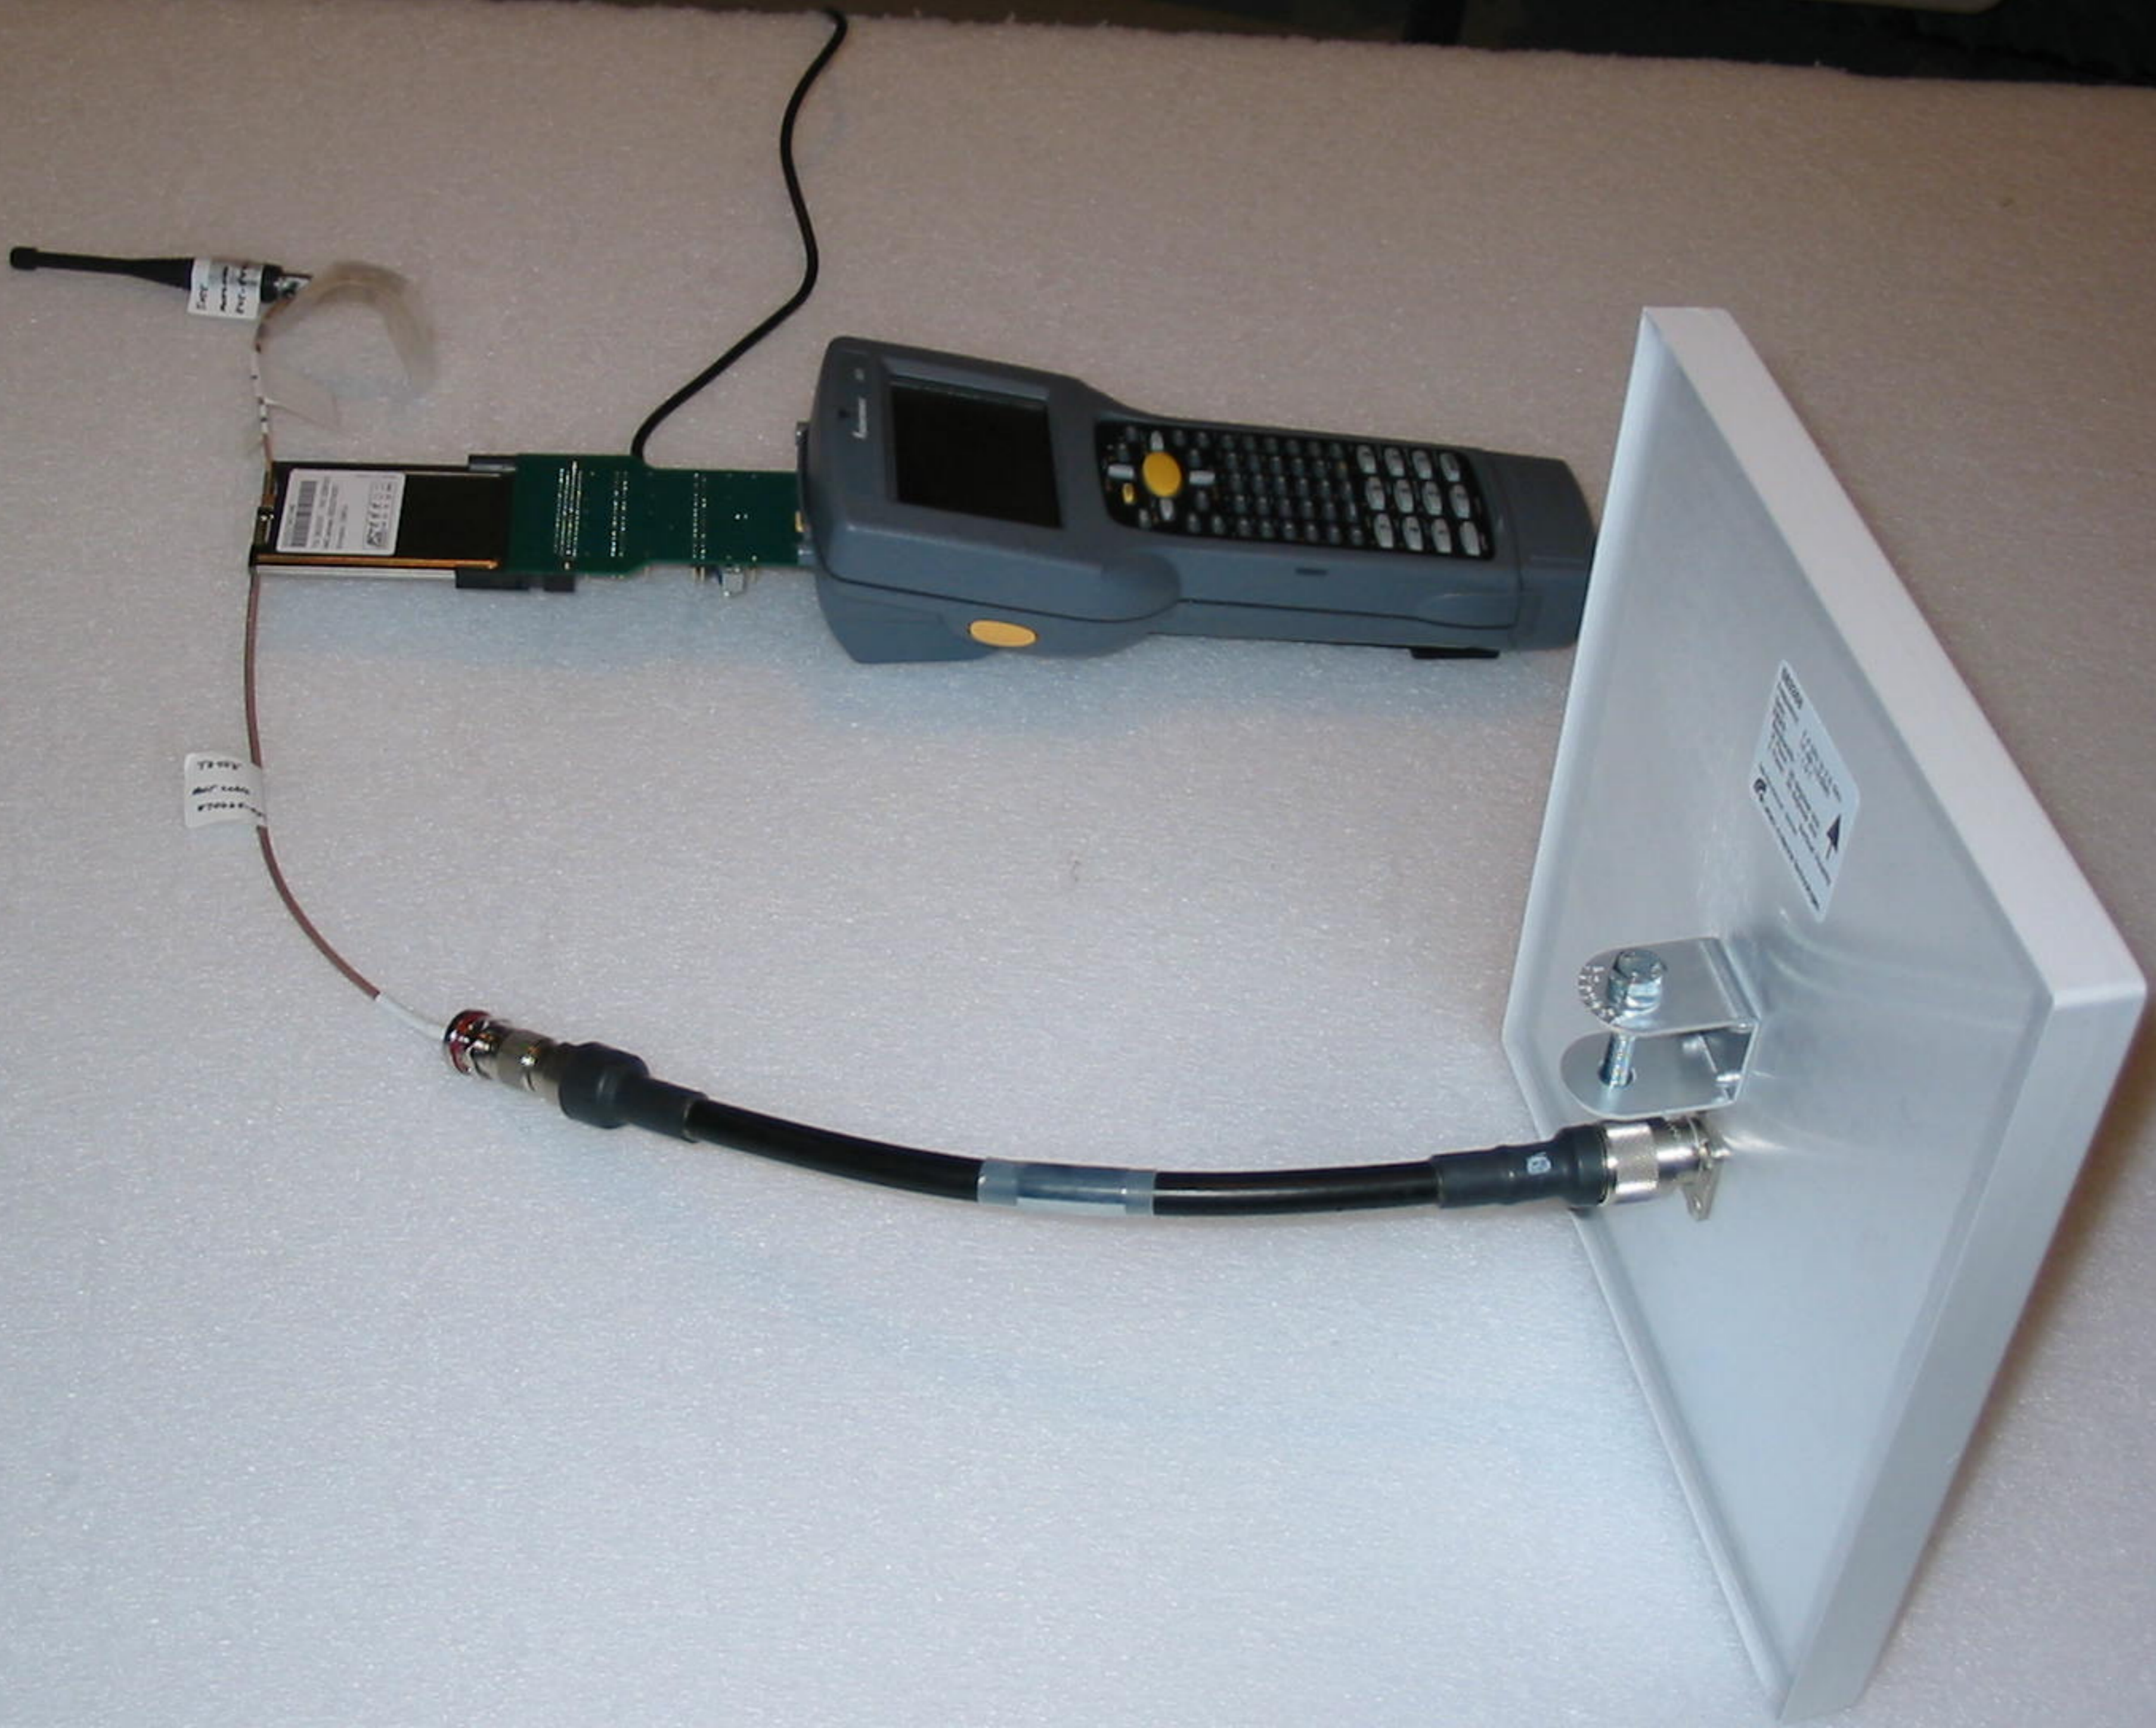

Exhibit S: Test Setup Photos

FCC ID: HN2PC24-11

Part
Name
Rev.

TS 001
Rev 000
070000

TS 001
Rev 000
070000

EMC

EMC

NORTHWEST
EMC