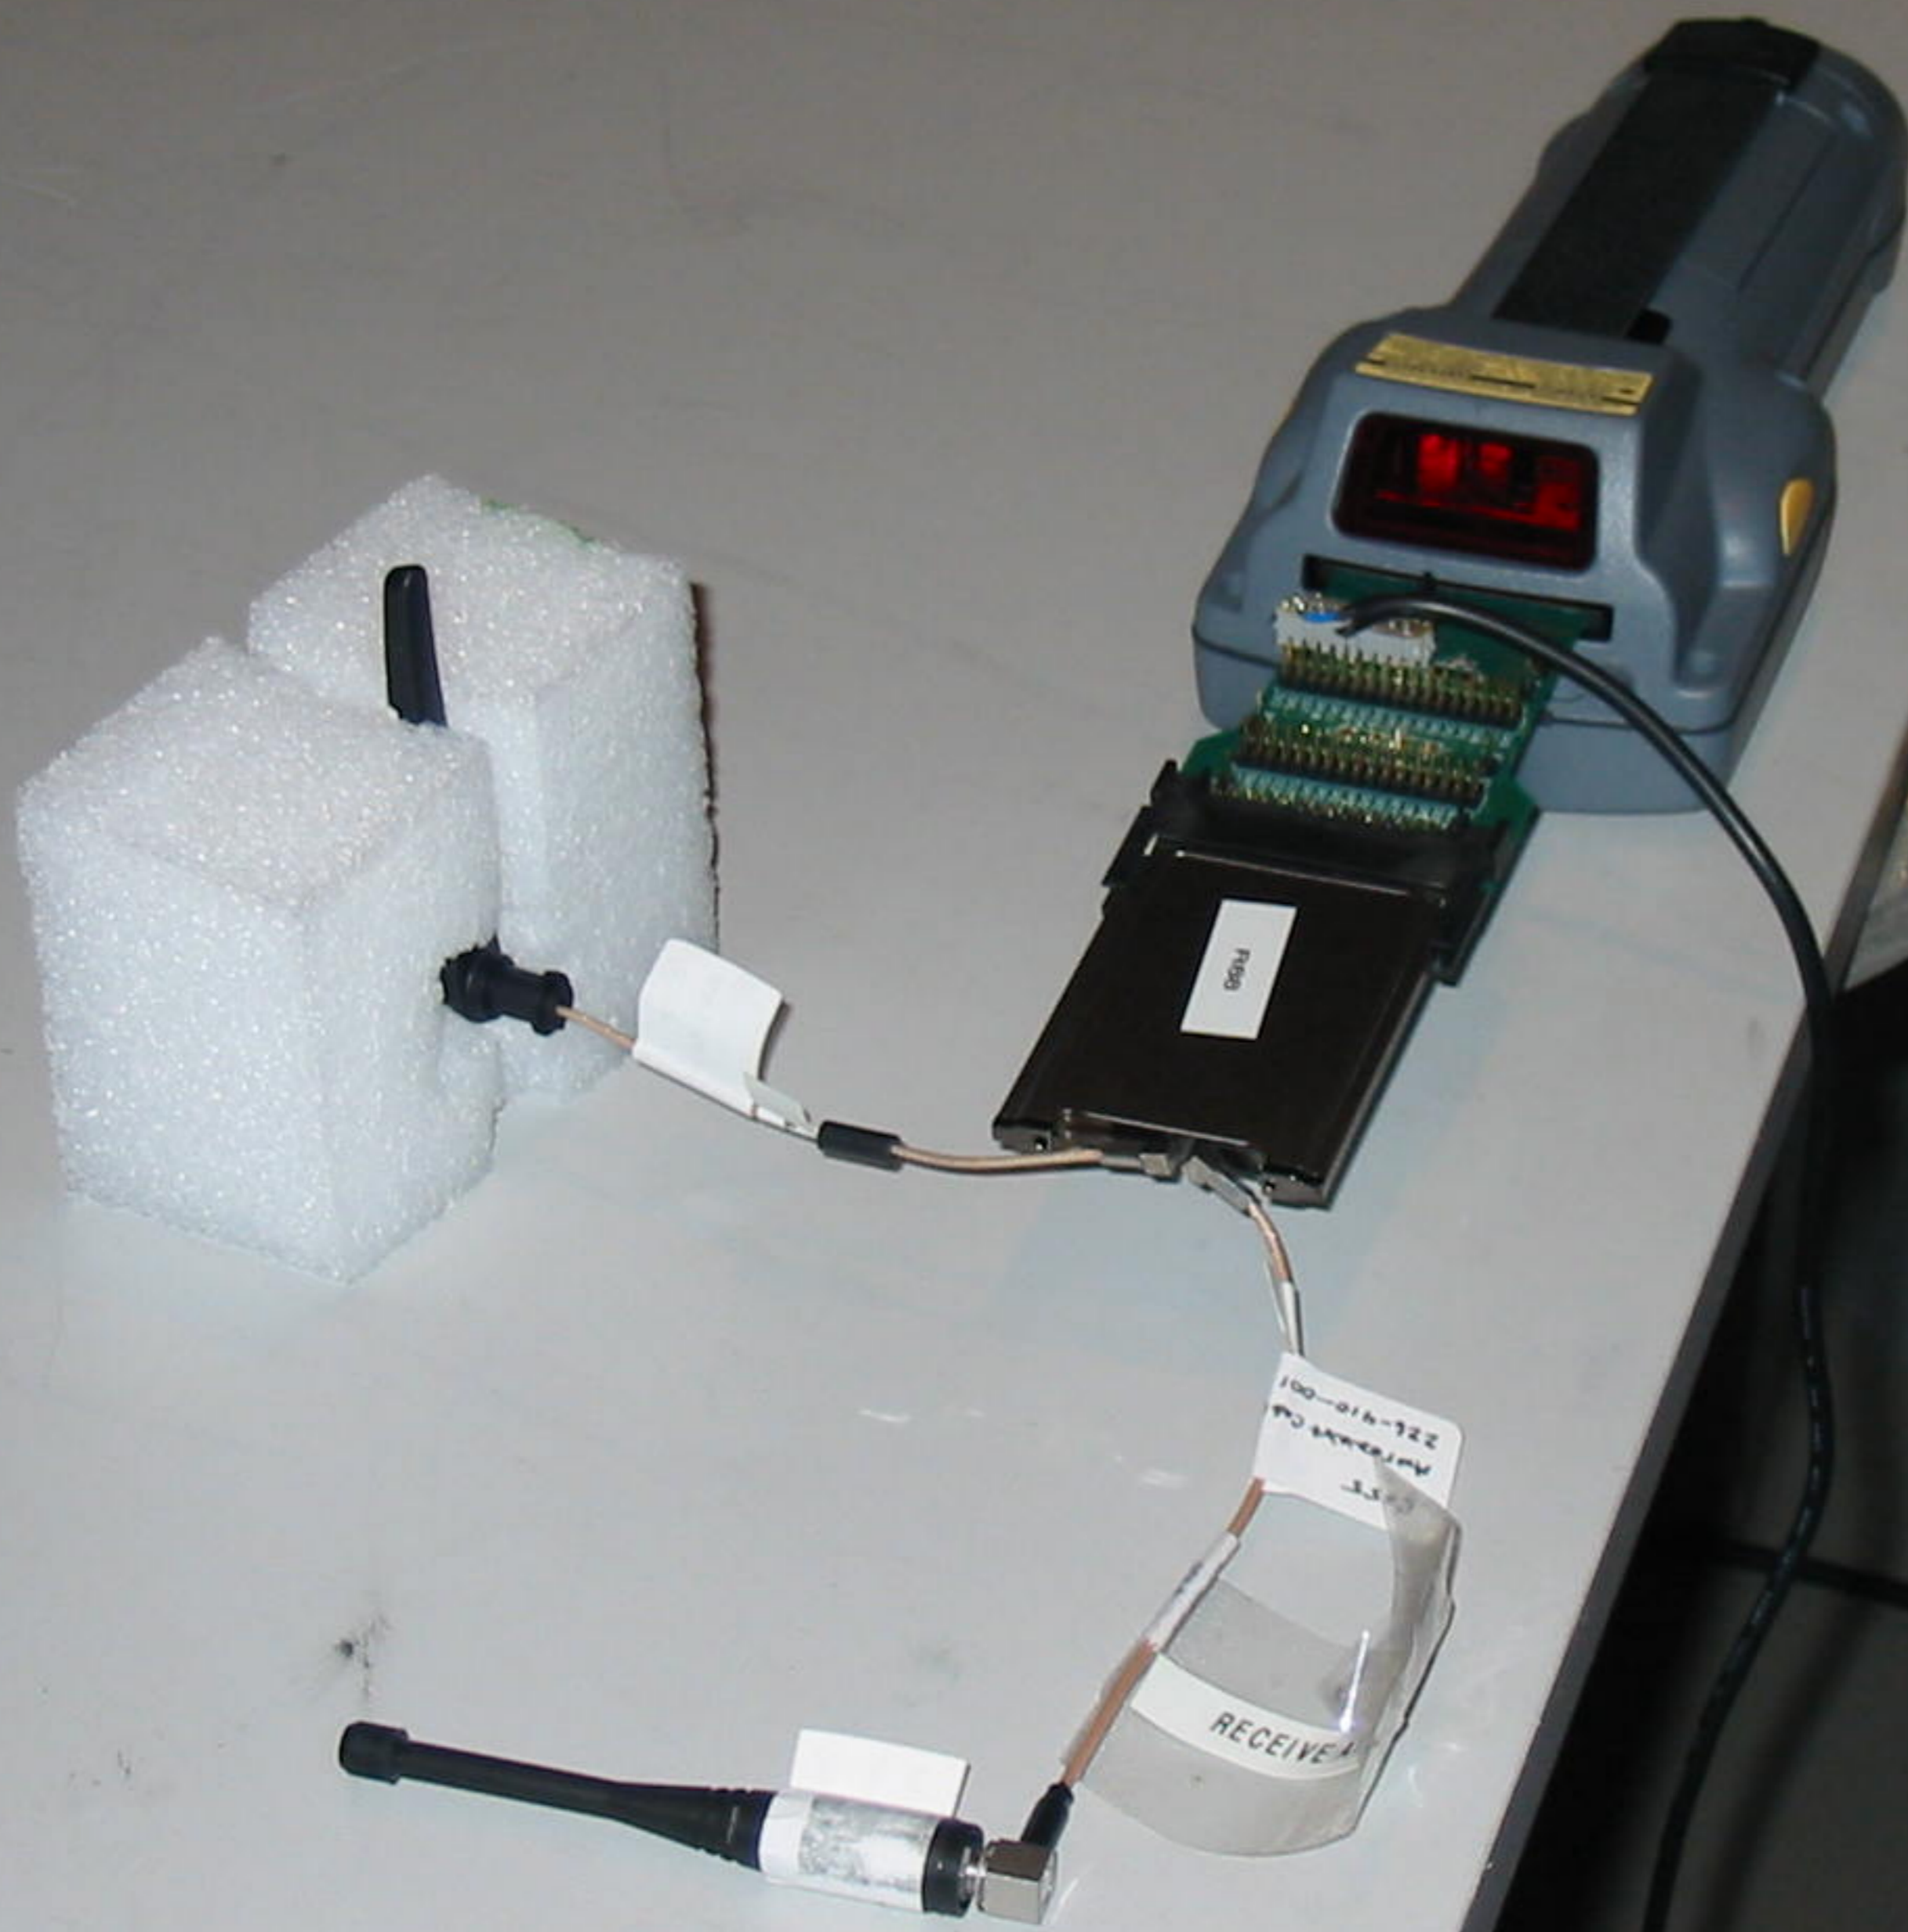

Exhibit S: Test Setup Photos

FCC ID: HN2PC24-11

DELL Latitude CP

DANGER!
ELECTRICAL SHOCK
CAN BE FATAL!
ALWAYS USE PROPER
SAFETY PROCEDURES

EMC

EMC

NORTHWEST
EMC

17.2

R168

CAST
MIRAMON CA
226-910-001

RECEIVER