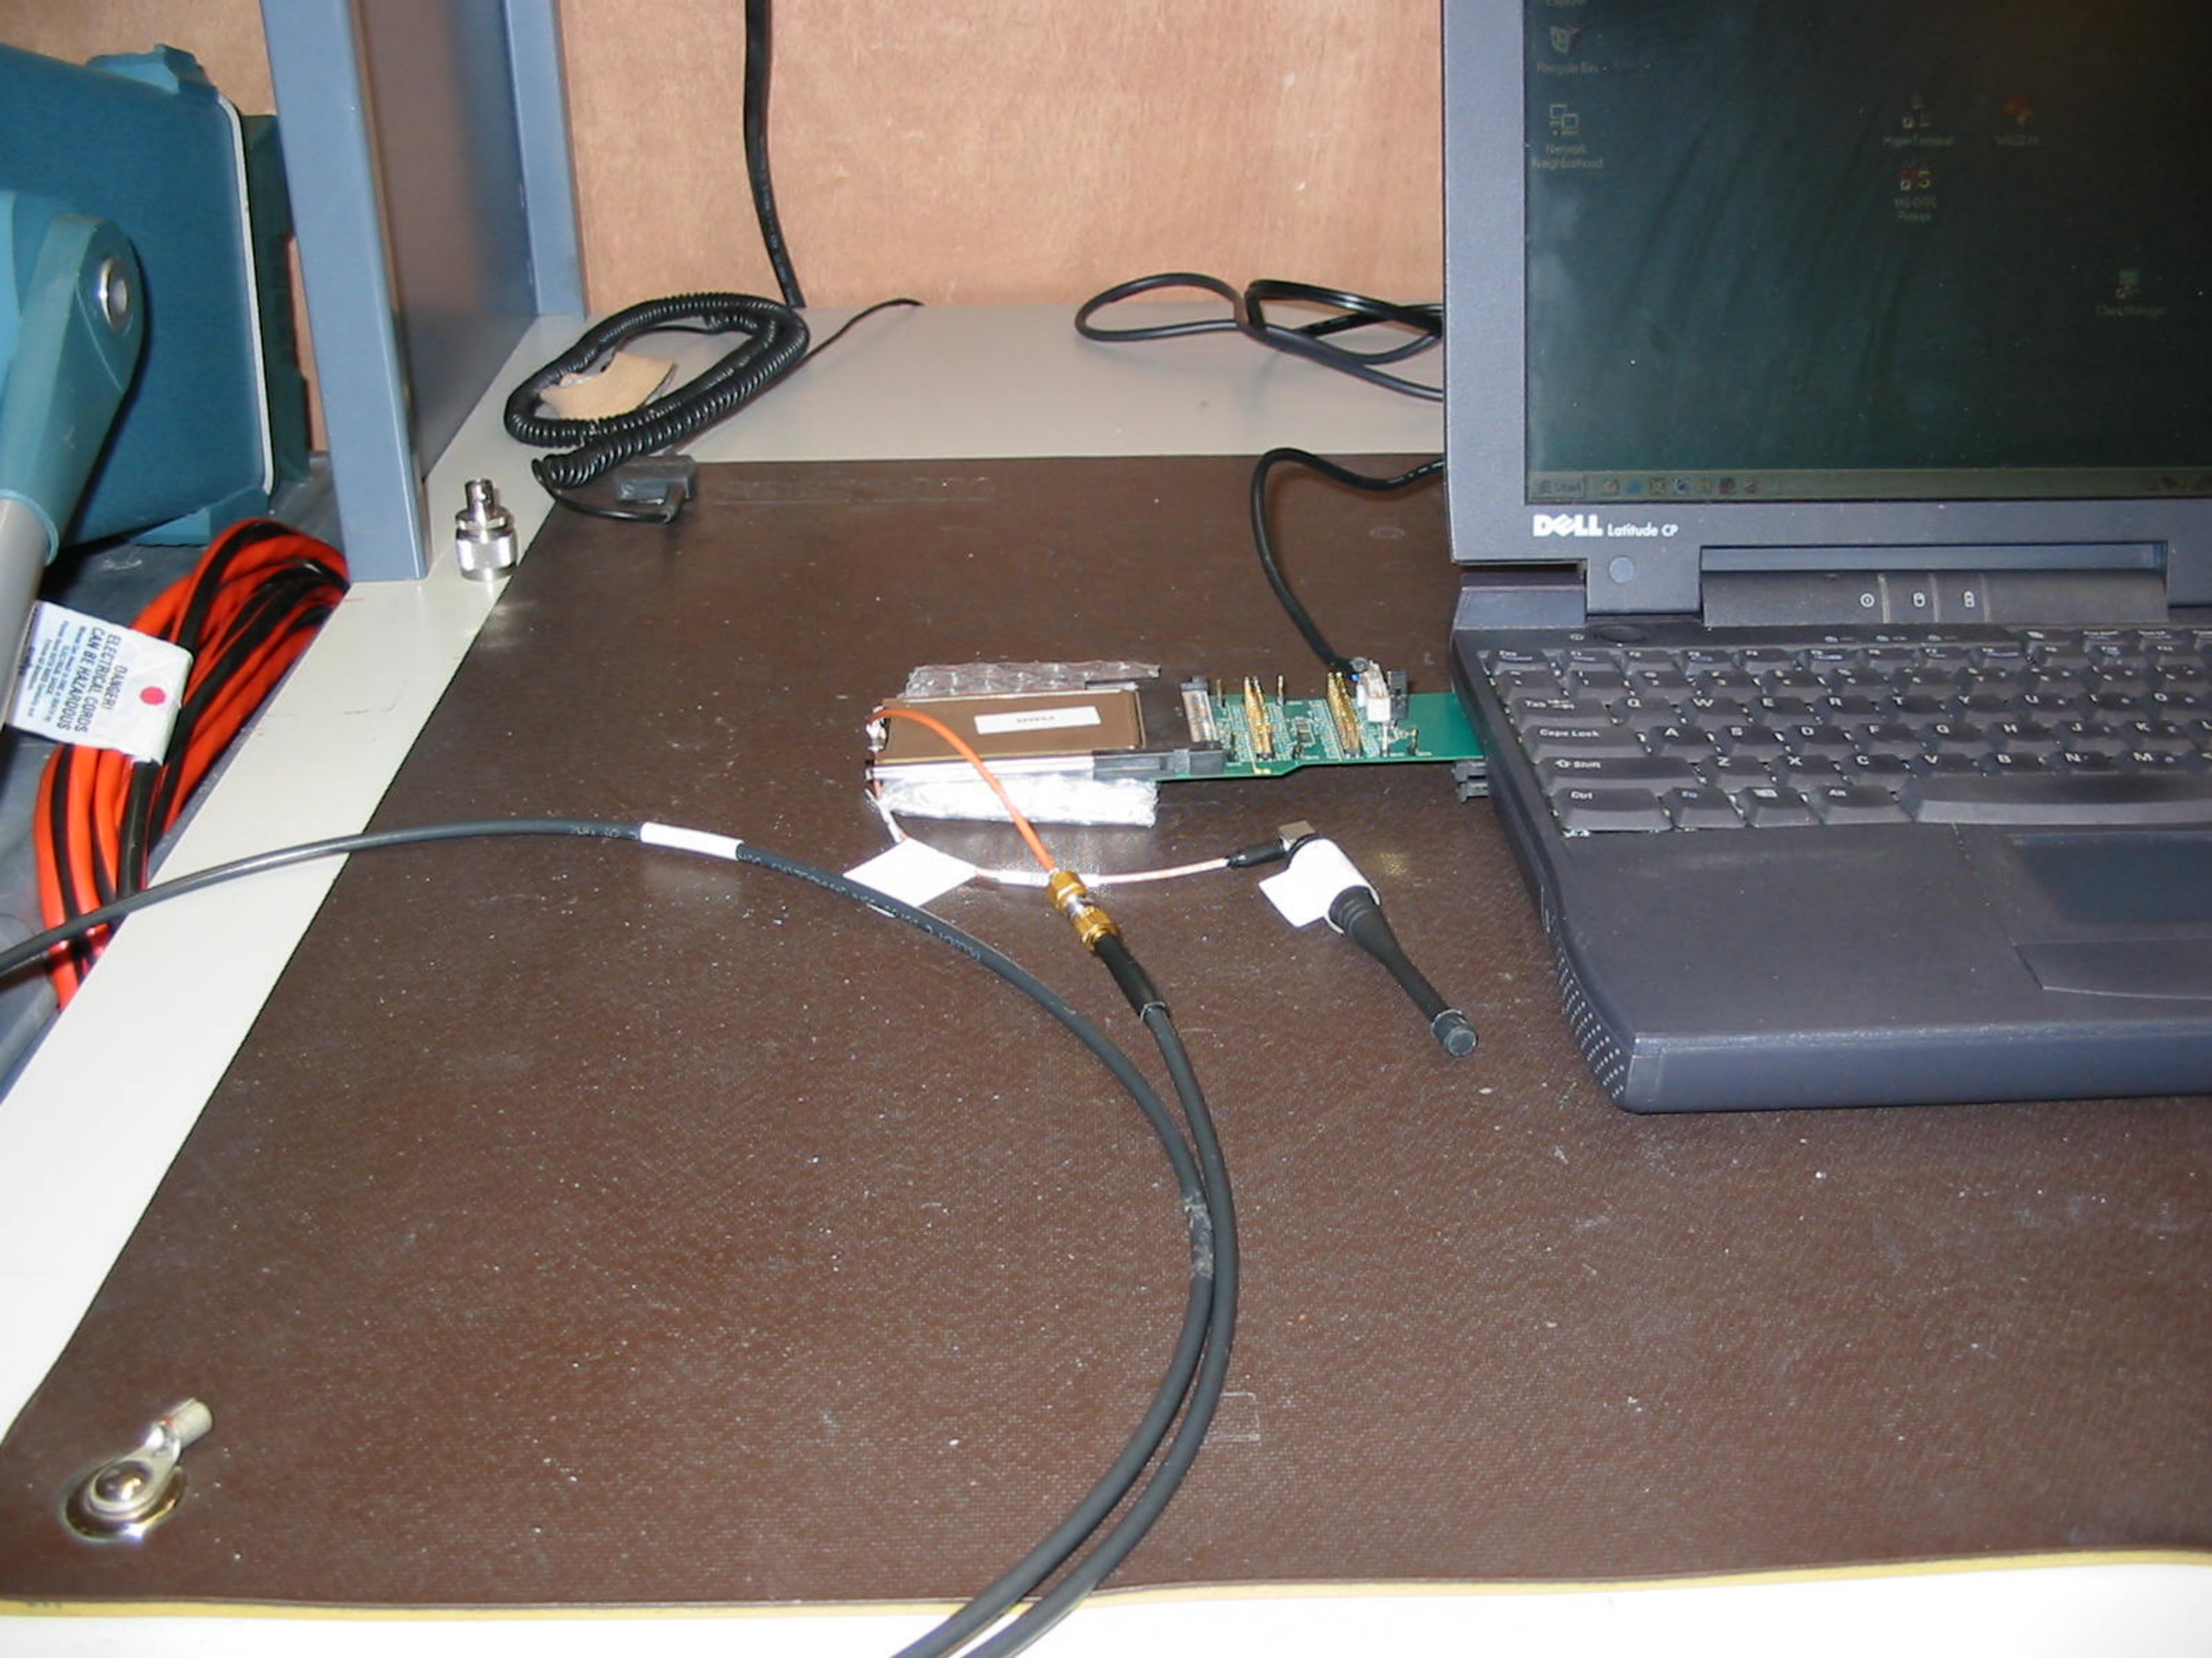

Exhibit S: Test Setup Photos

FCC ID: HN2PC24-11

DELL Latitude CP

DANGER!
ELECTRICAL SHOCK
CAN BE FATAL!
ALWAYS USE PROPER
SAFETY PROCEDURES

EMC

EMC

NORTHWEST
EMC

17.2

R168

CAST
MIRAMON CA
226-910-001

RECEIVER