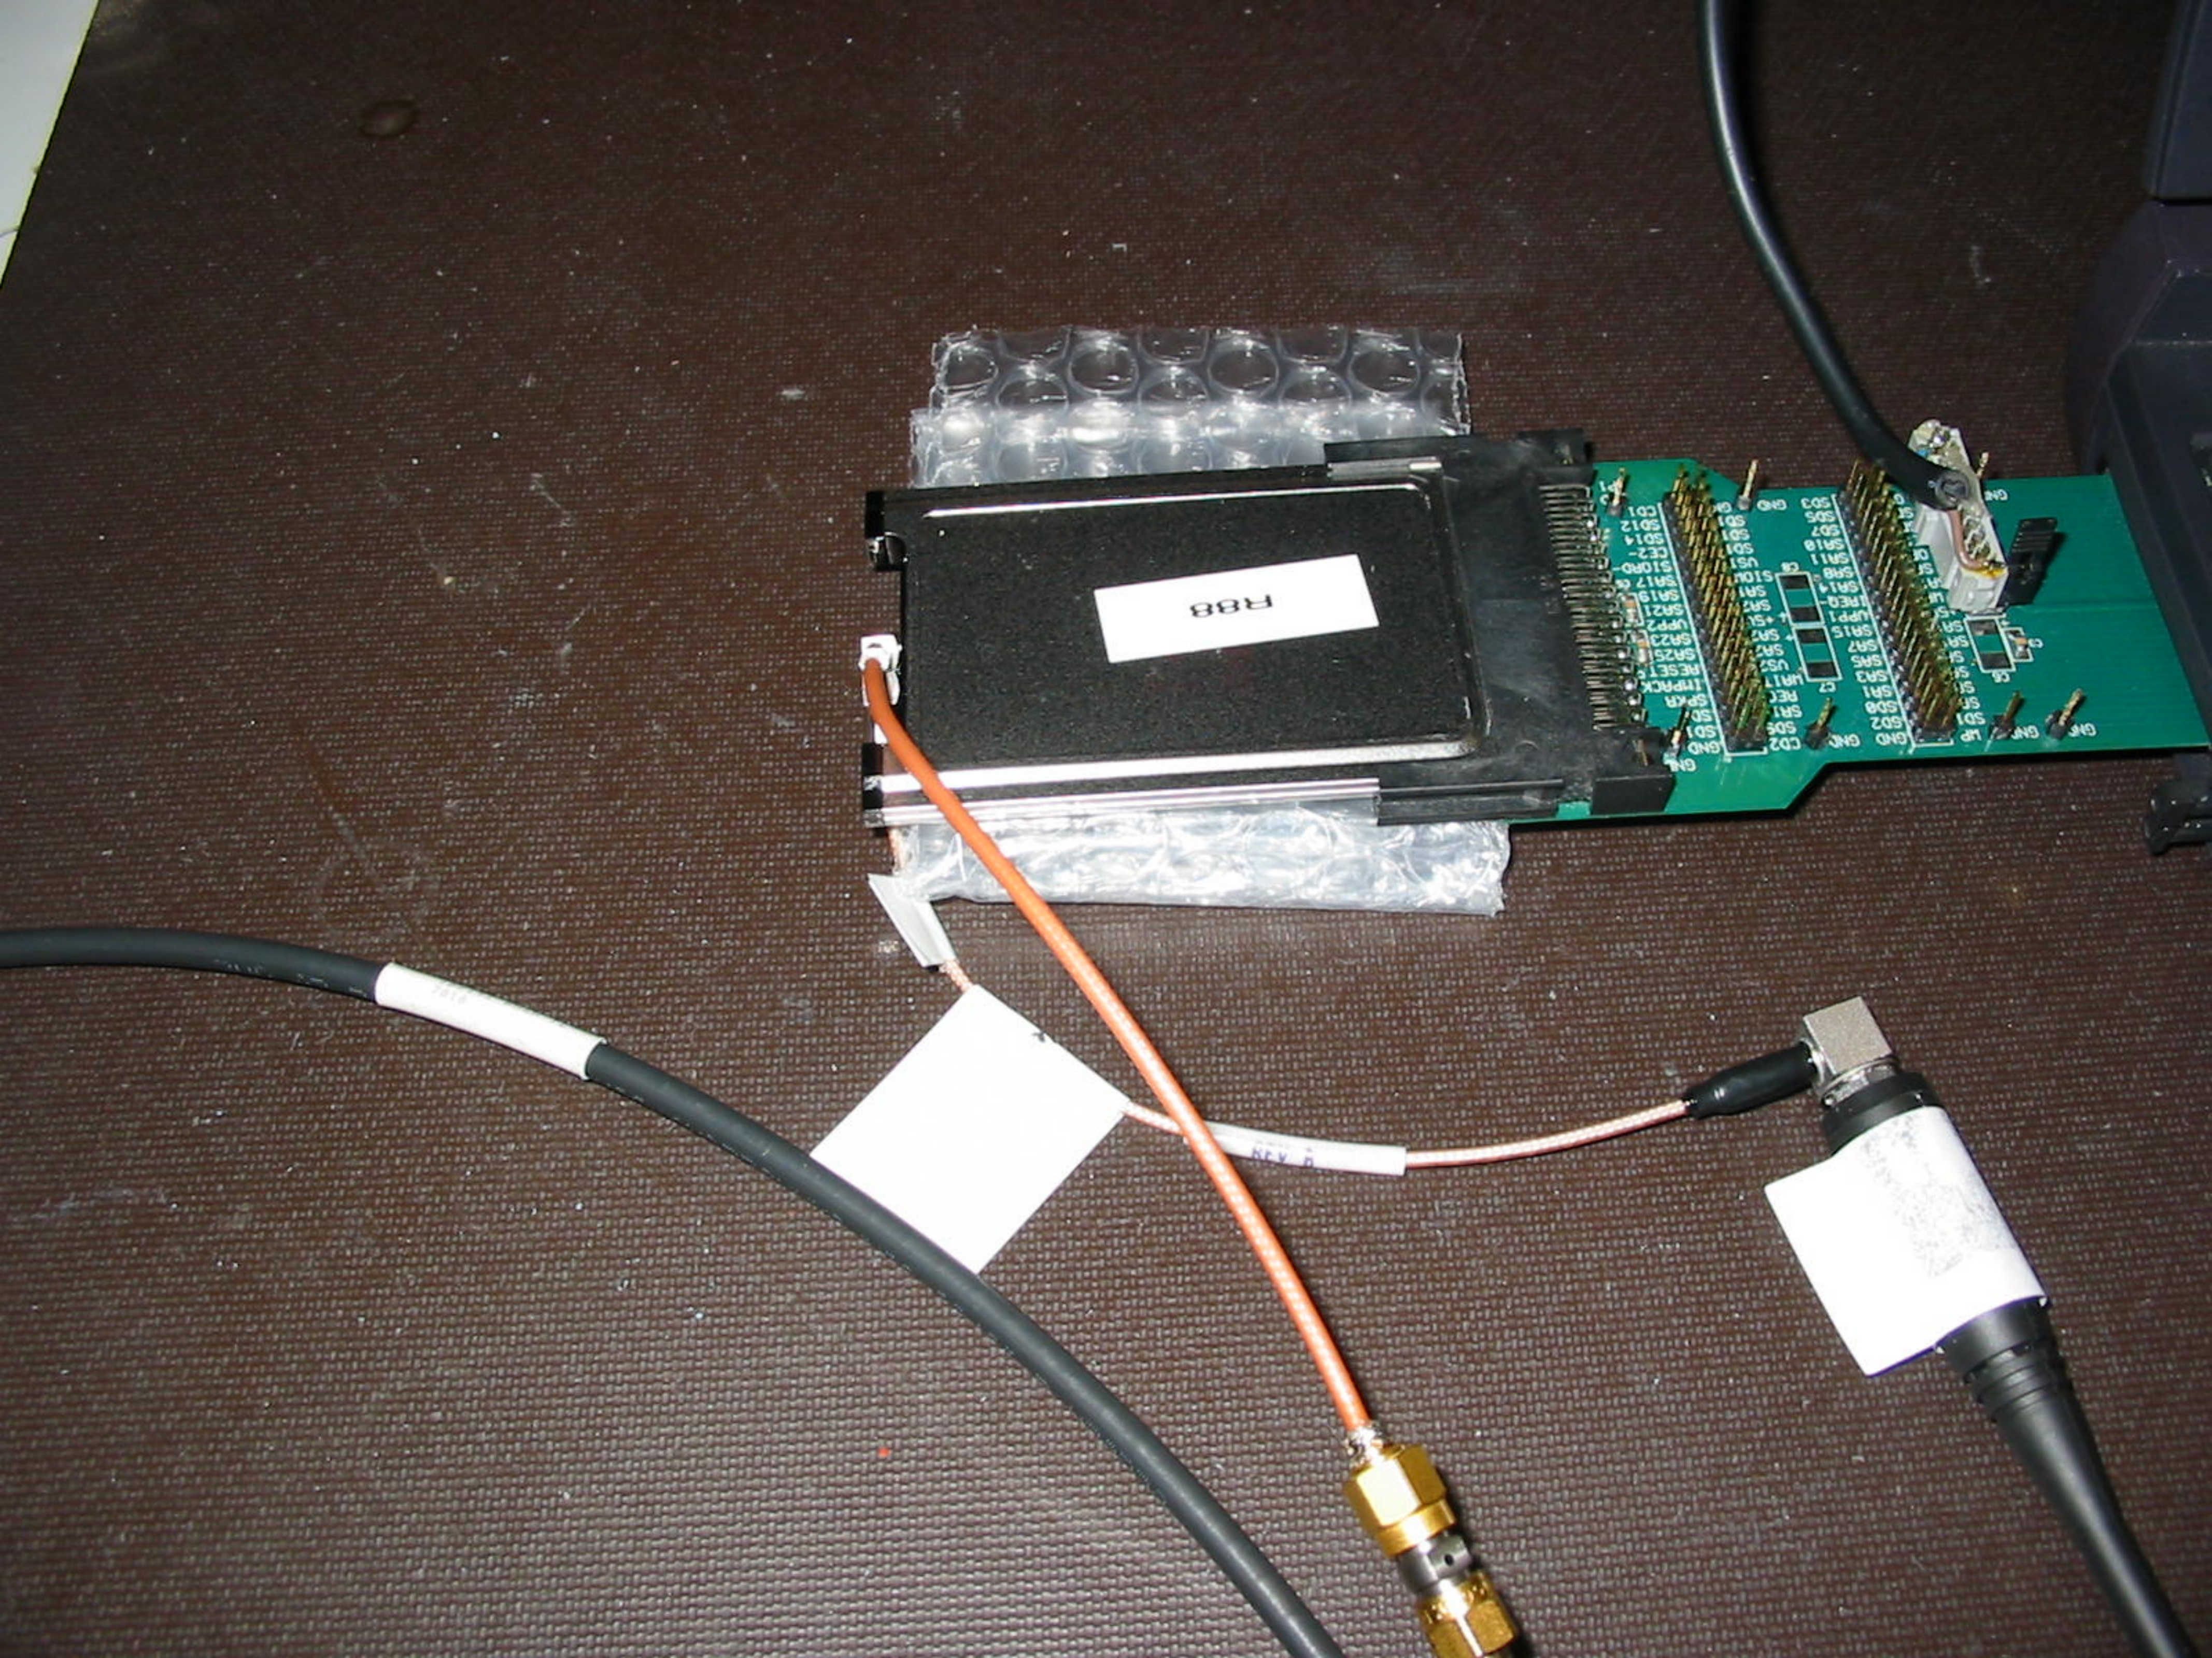

Exhibit S: Test Setup Photos

FCC ID: HN2PC24-11

DELL Latitude CP

DANGER!
ELECTRICAL SHOCK
CAN BE FATAL!
ALWAYS USE PROPER
SAFETY PROCEDURES

EMC

EMC

NORTHWEST
EMC

17.2

R168

CAST
MIRAMON CA
226-910-001

RECEIVER