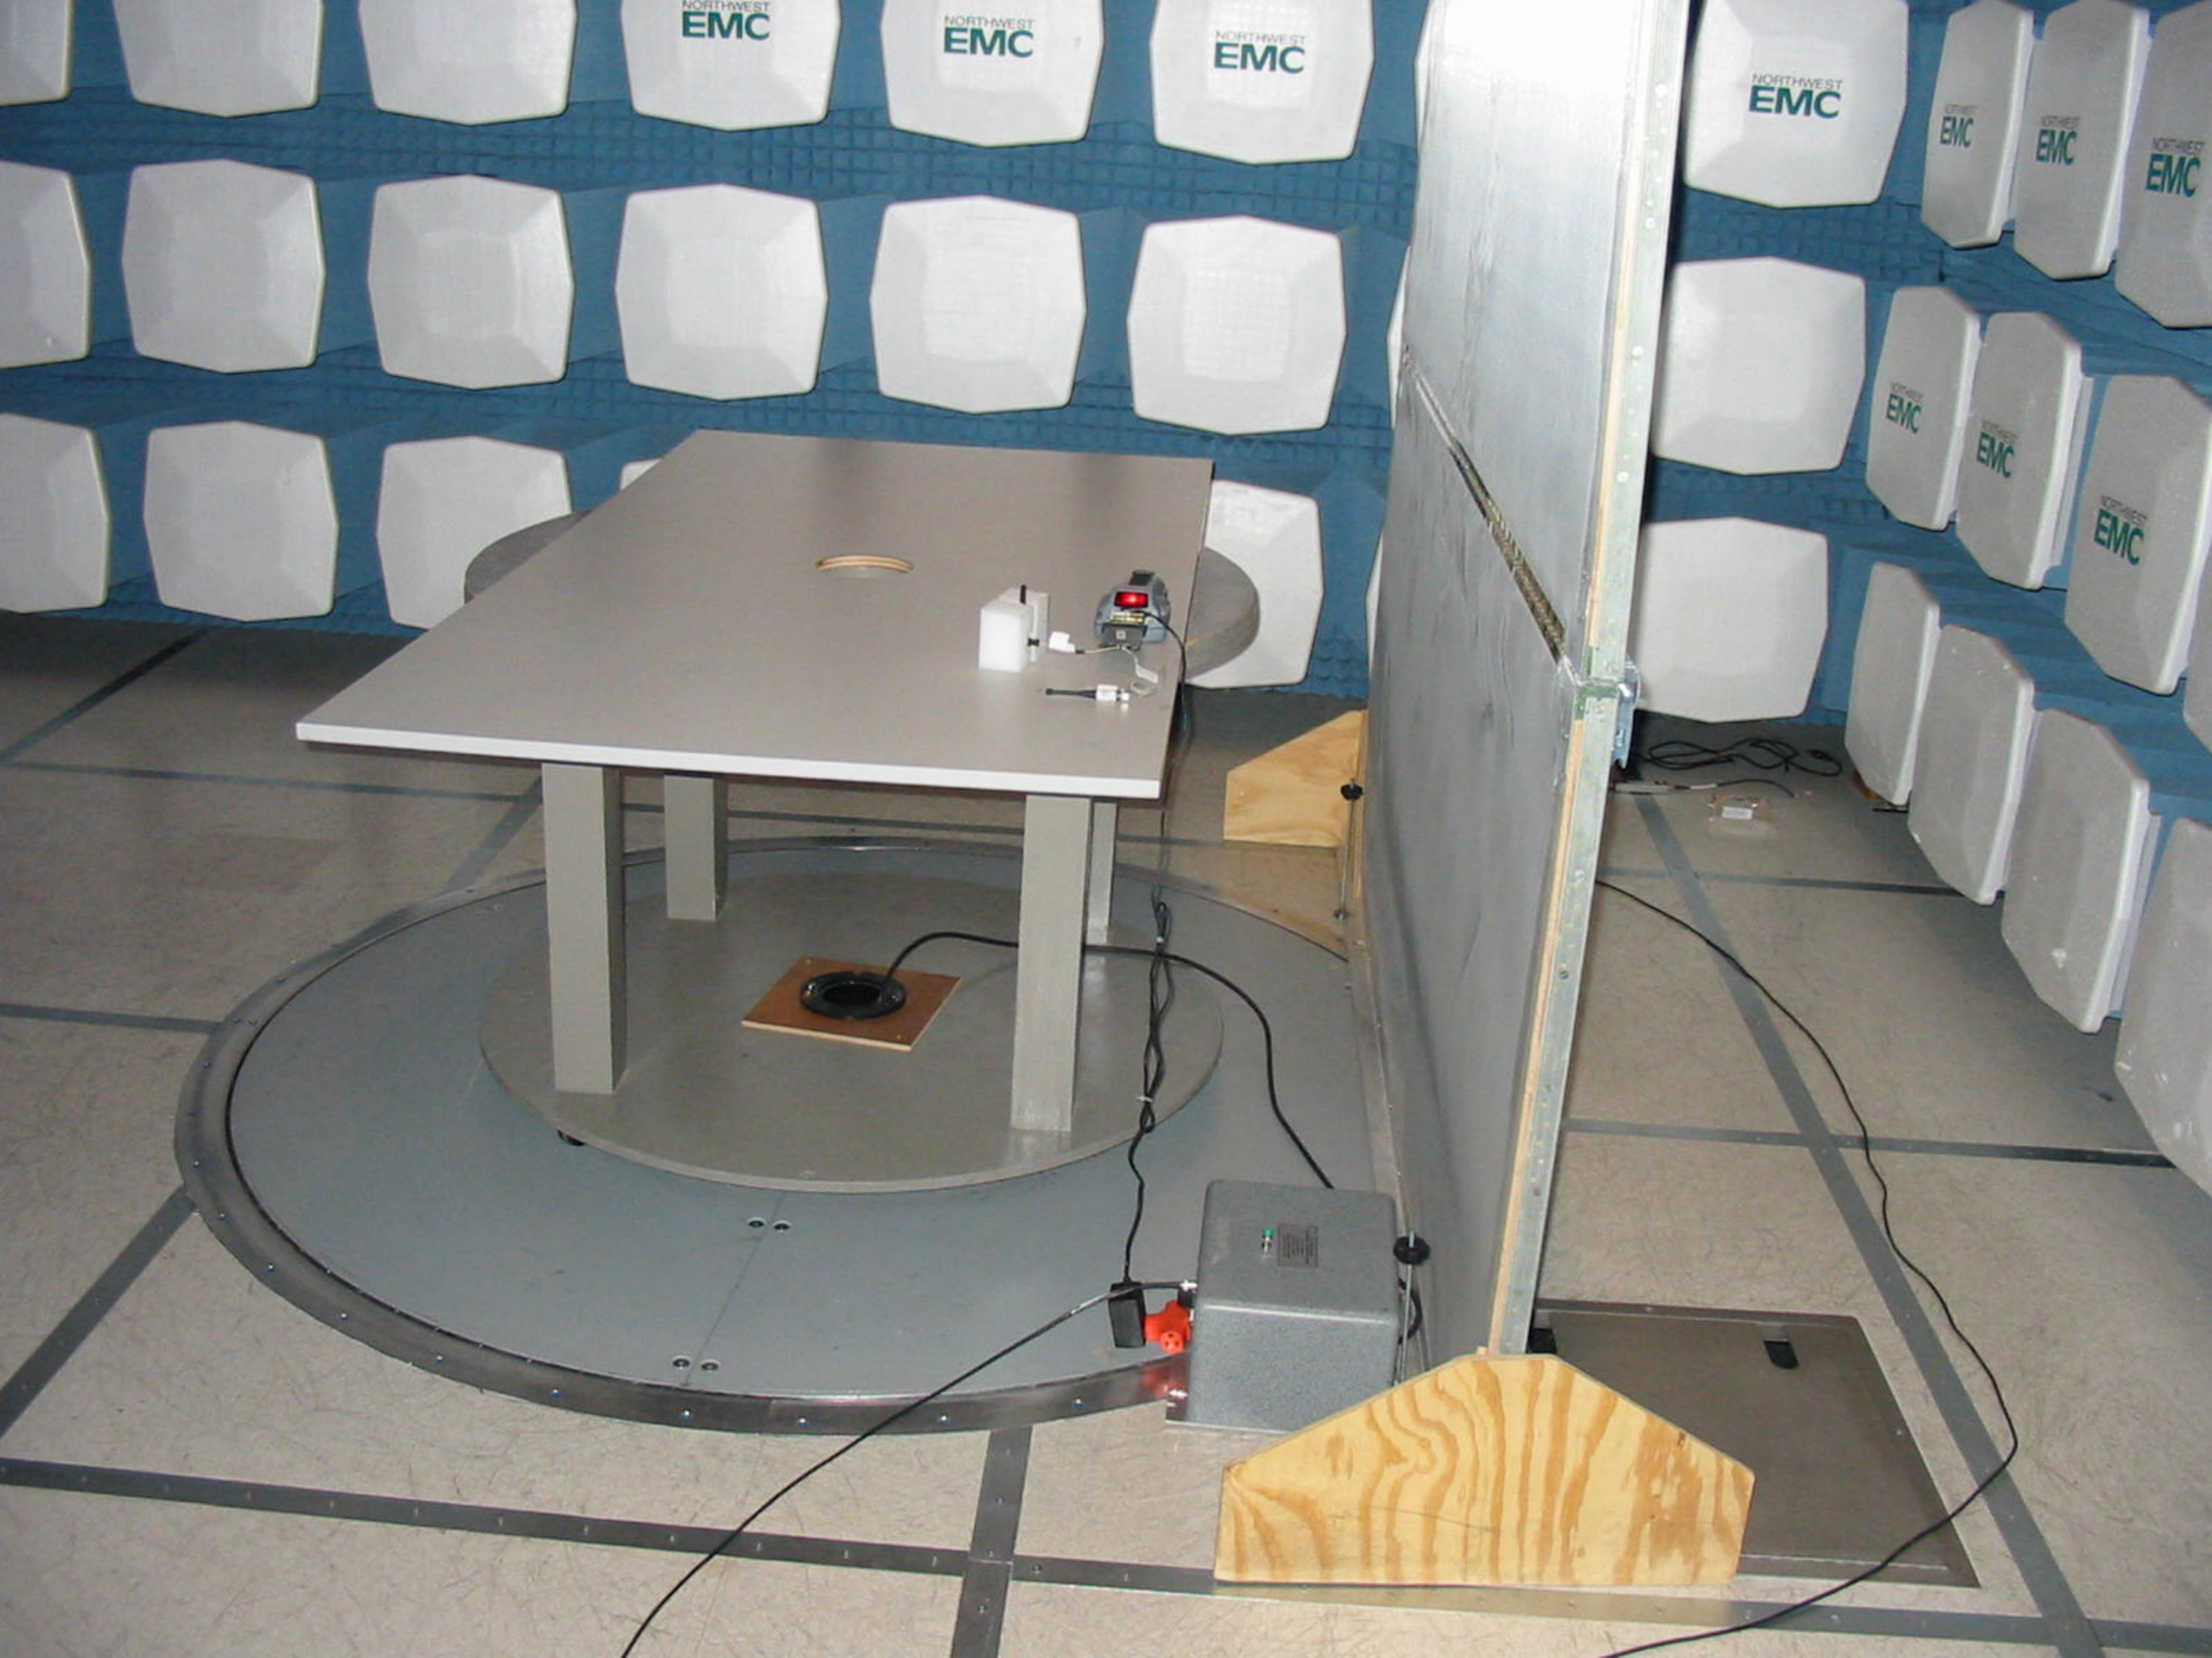

Exhibit S: Test Setup Photos

FCC ID: HN2PC24-11

DELL Latitude CP

DANGER!
ELECTRICAL SHOCK
CAN BE FATAL!
ALWAYS USE PROPER
SAFETY PROCEDURES

EMC

EMC

NORTHWEST
EMC

17.2

R168

CAST
MIRAMON CA
226-910-001

RECEIVER