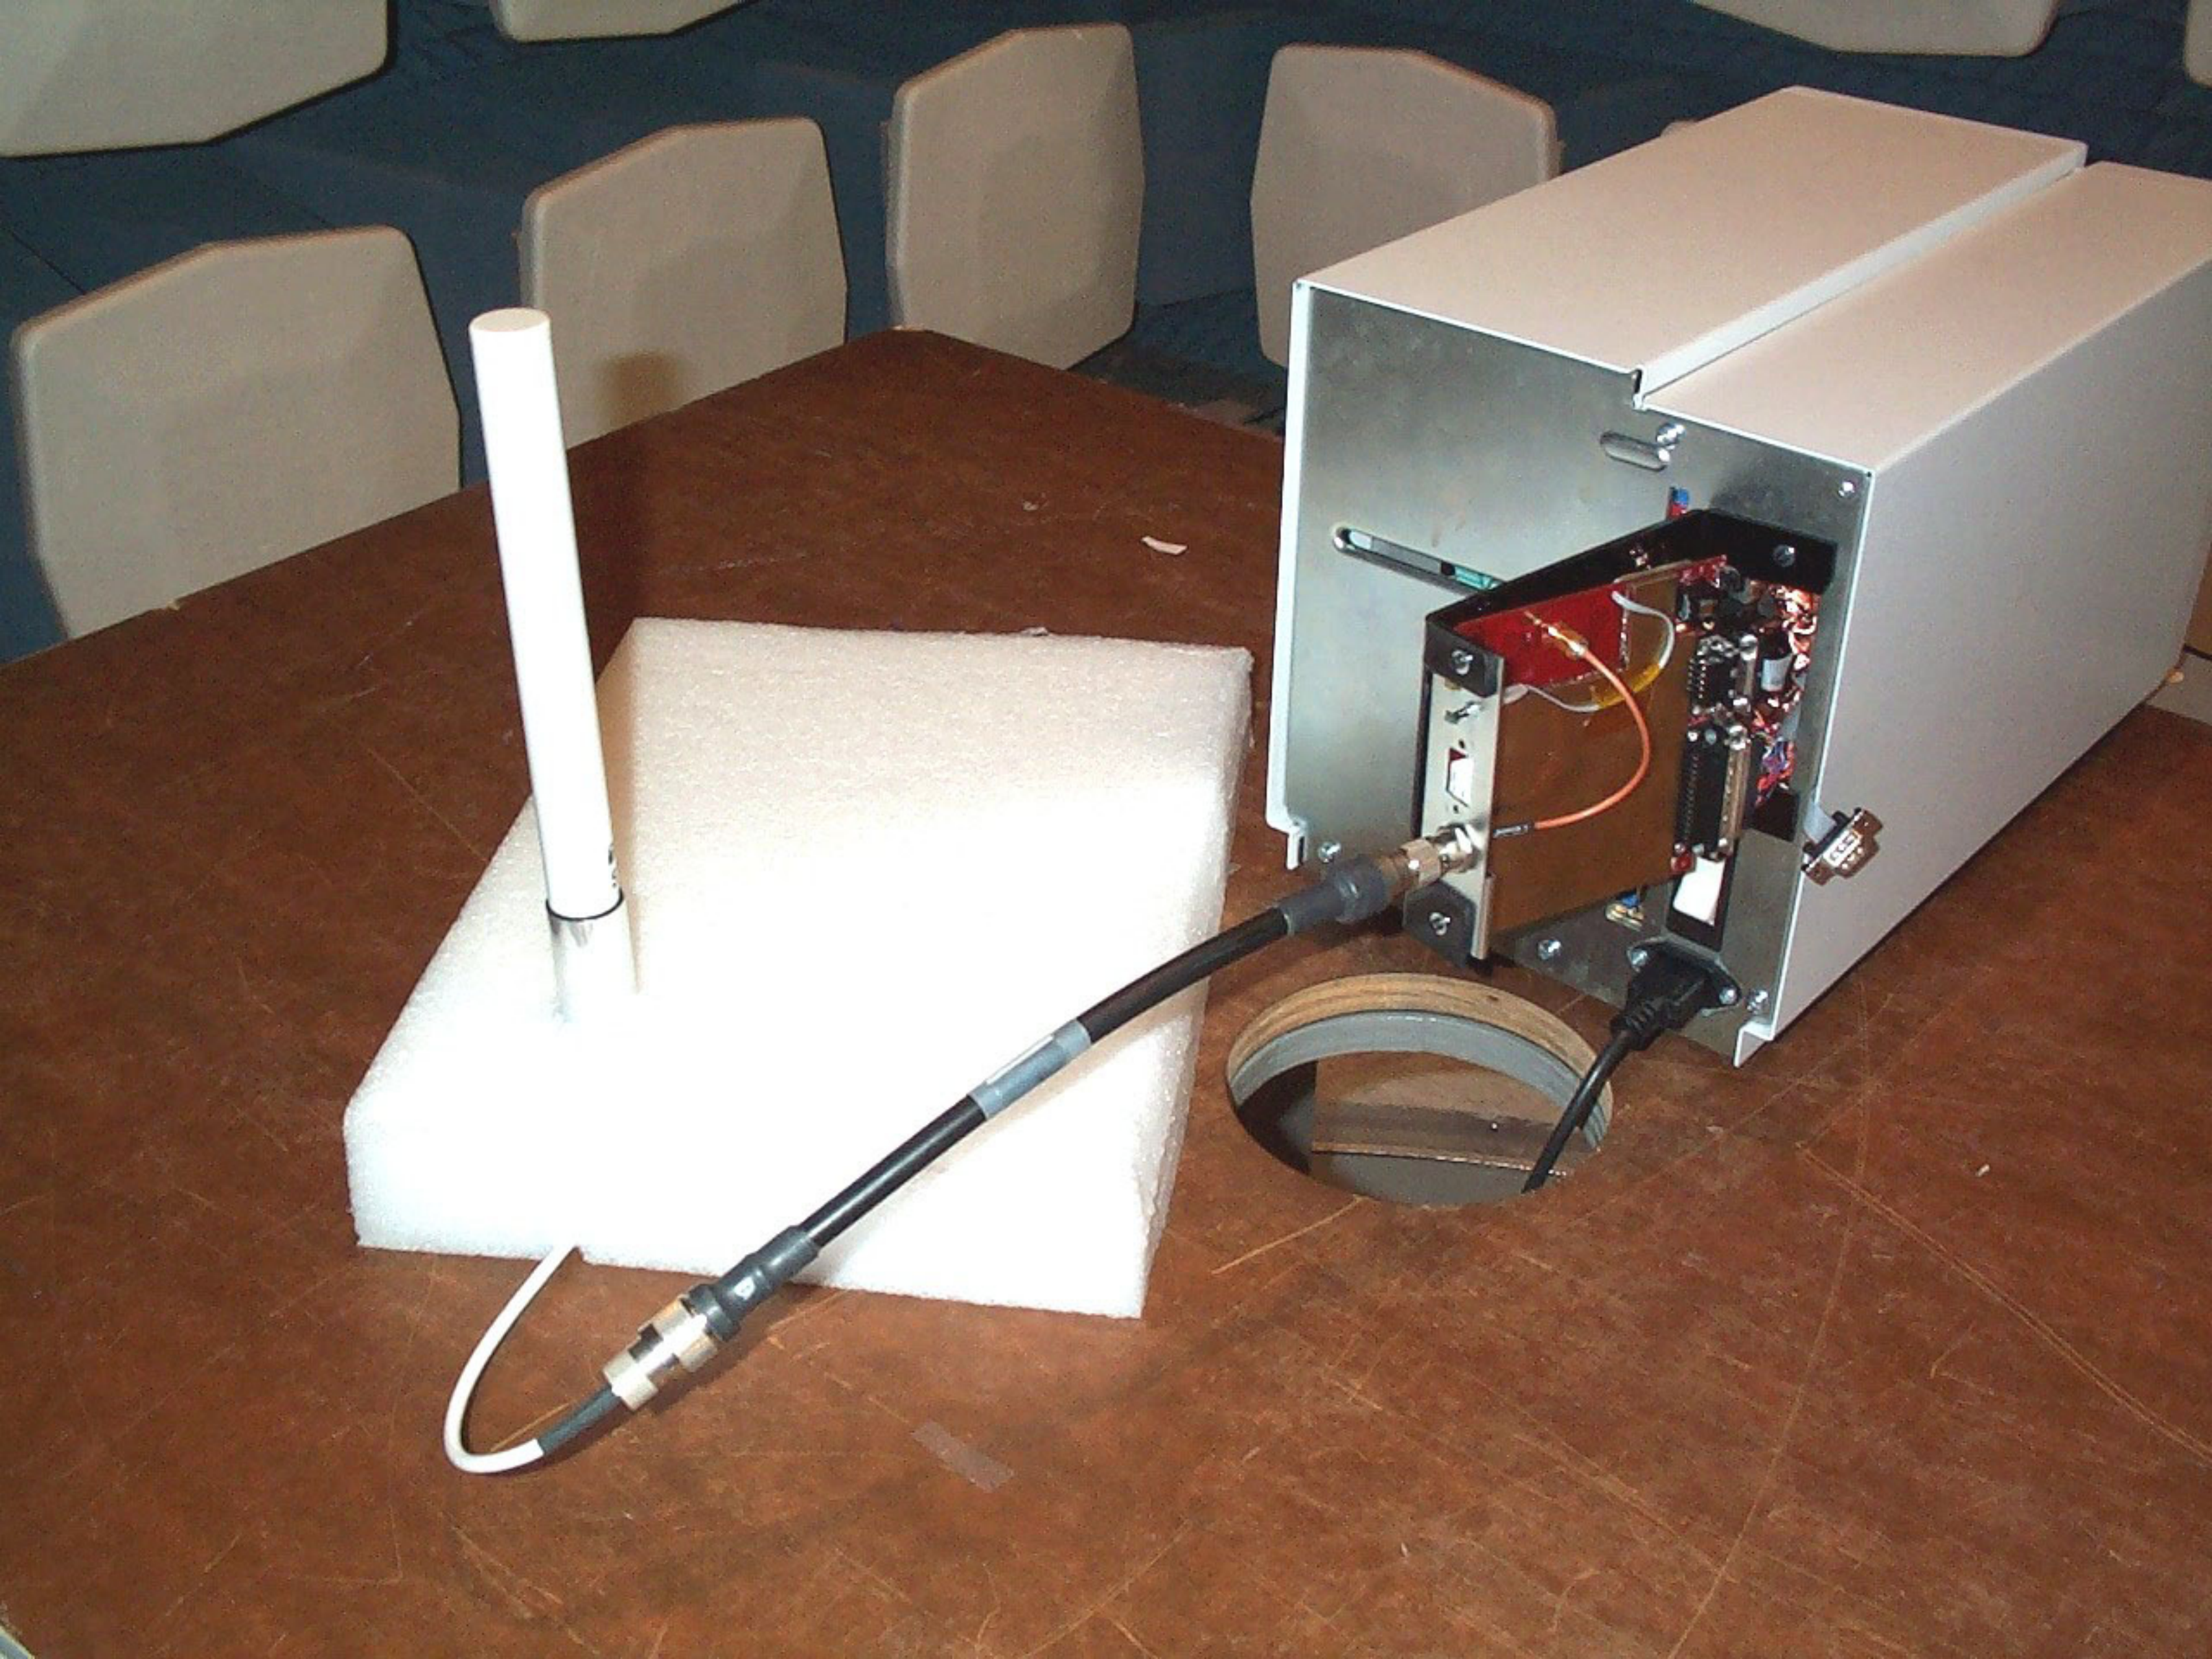

Exhibit W: Test Setup Photos

FCC ID: HN2EASYLAN

Test Setup Photos for Radio Outside of Printer

INMC0015
Cushcraft
Omnidirectional

Radiated
Spurious
Emissions

NORTHWEST
EMC

NORTHWEST
EMC

NORTHWEST
EMC