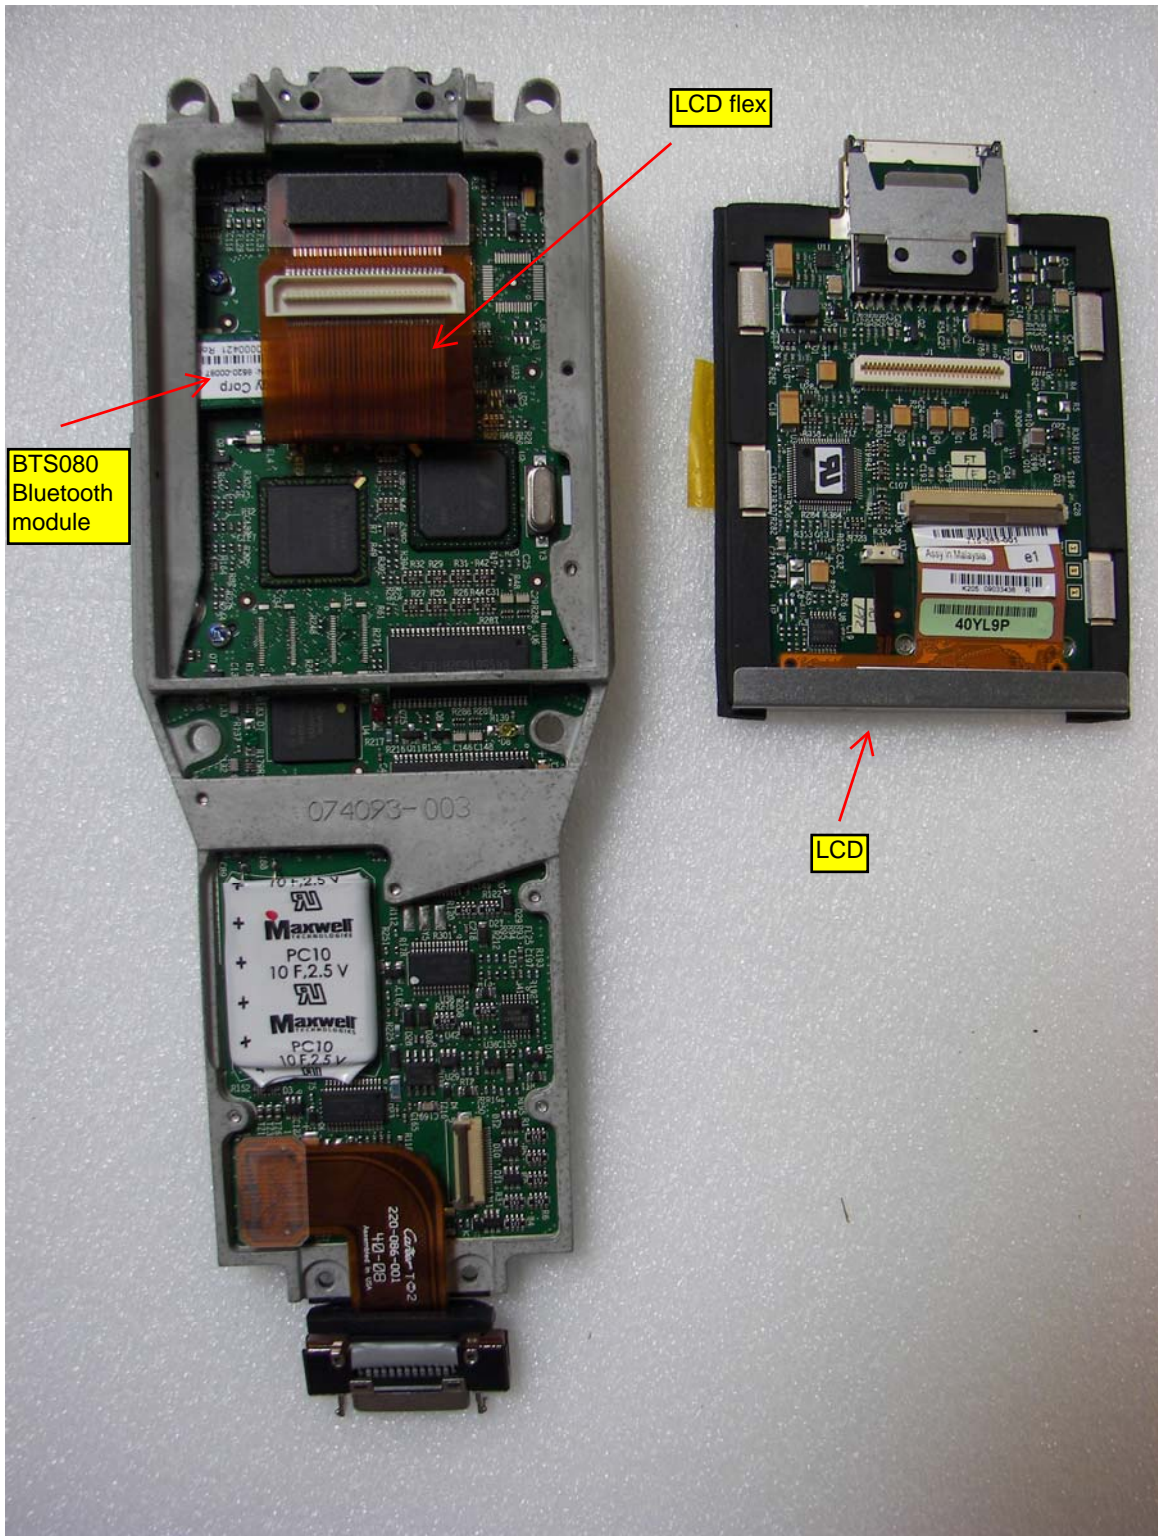

CK31 Internal Photos

CK31 (Large Back) – back view. Back enclosure removed.

CK31 (Small Back) – back view. Back enclosure removed.

CK31 – back view. 802.11 antenna lifted. Shows 802MIG2 module.

CK31 – front view. Front enclosure removed.

CK31 – front view. LCD removed.

CK31 – front view. LCD removed. Shows BTS080 Bluetooth module.

CK31 – front view. Enclosure frame removed. Shows BTS080 Bluetooth module.