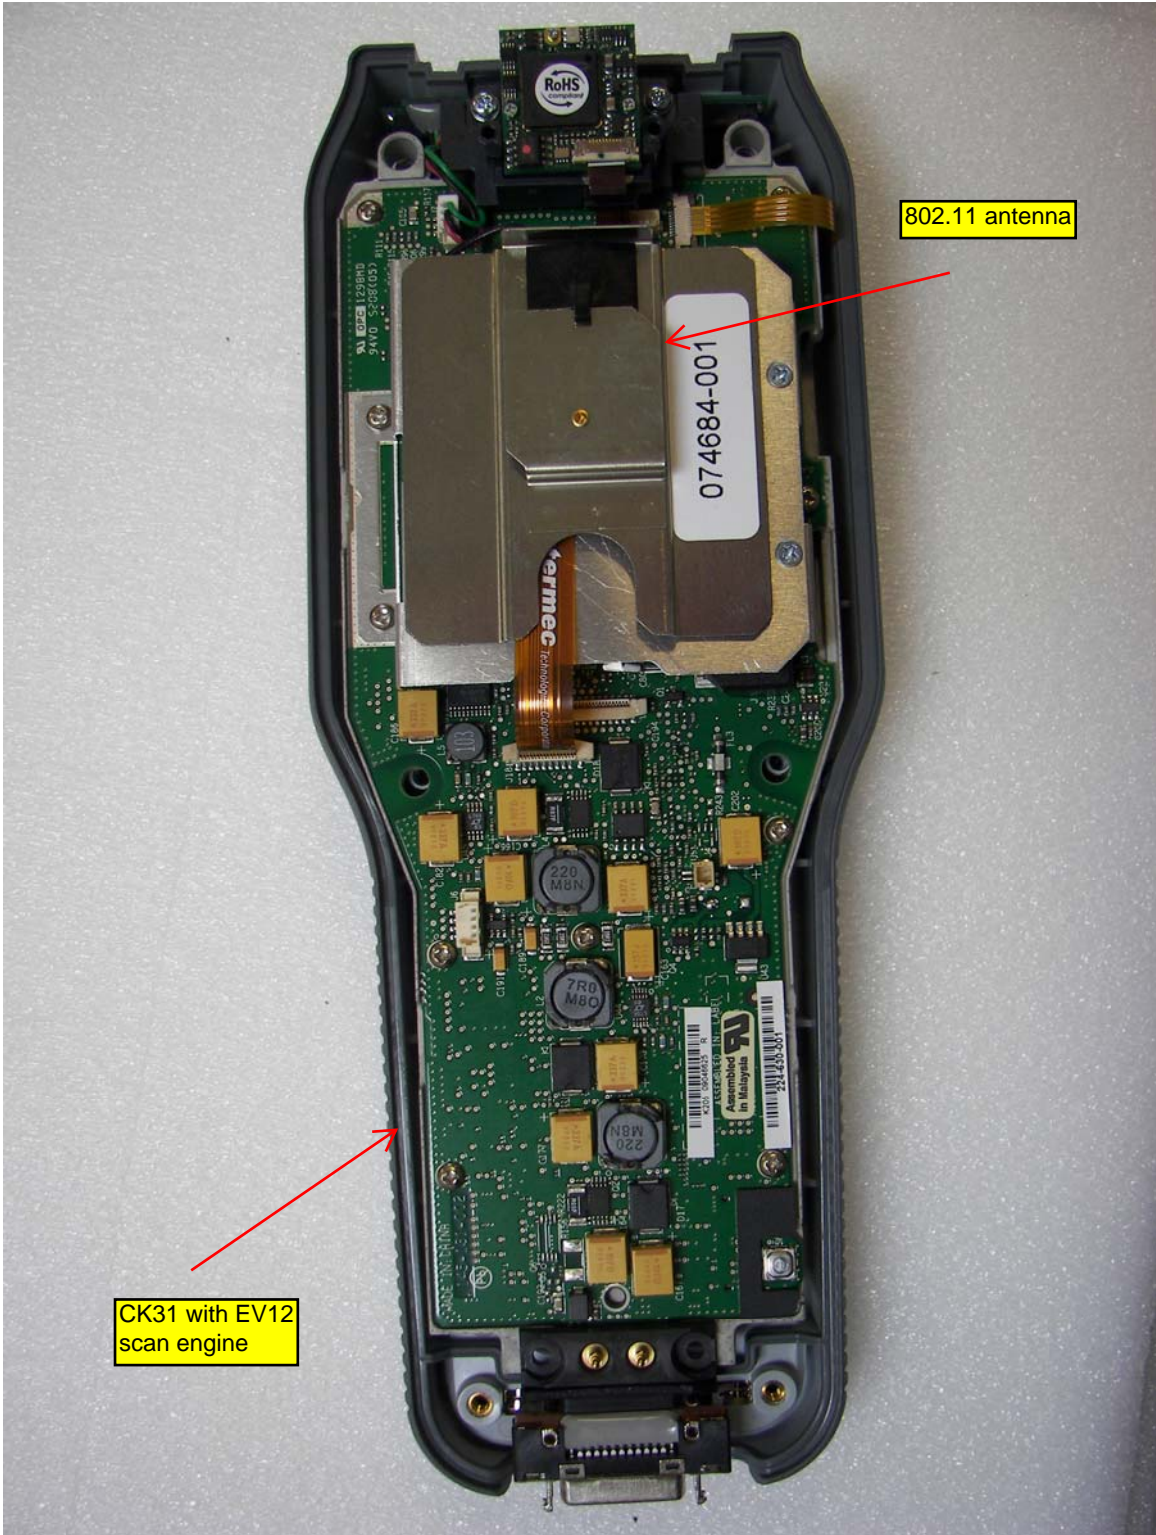

CK31 Internal Photos

CK31 (Large Back) – back view. Back enclosure removed.

CK31 (Small Back) – back view. Back enclosure removed.

CK31 – back view. 802.11 antenna lifted. Shows 802MIG2 module.

CK31 – front view. Front enclosure removed.

CK31 – front view. LCD removed.

CK31 – front view. LCD removed. Shows BTS080 Bluetooth module.

CK31 – front view. Enclosure frame removed. Shows BTS080 Bluetooth module.