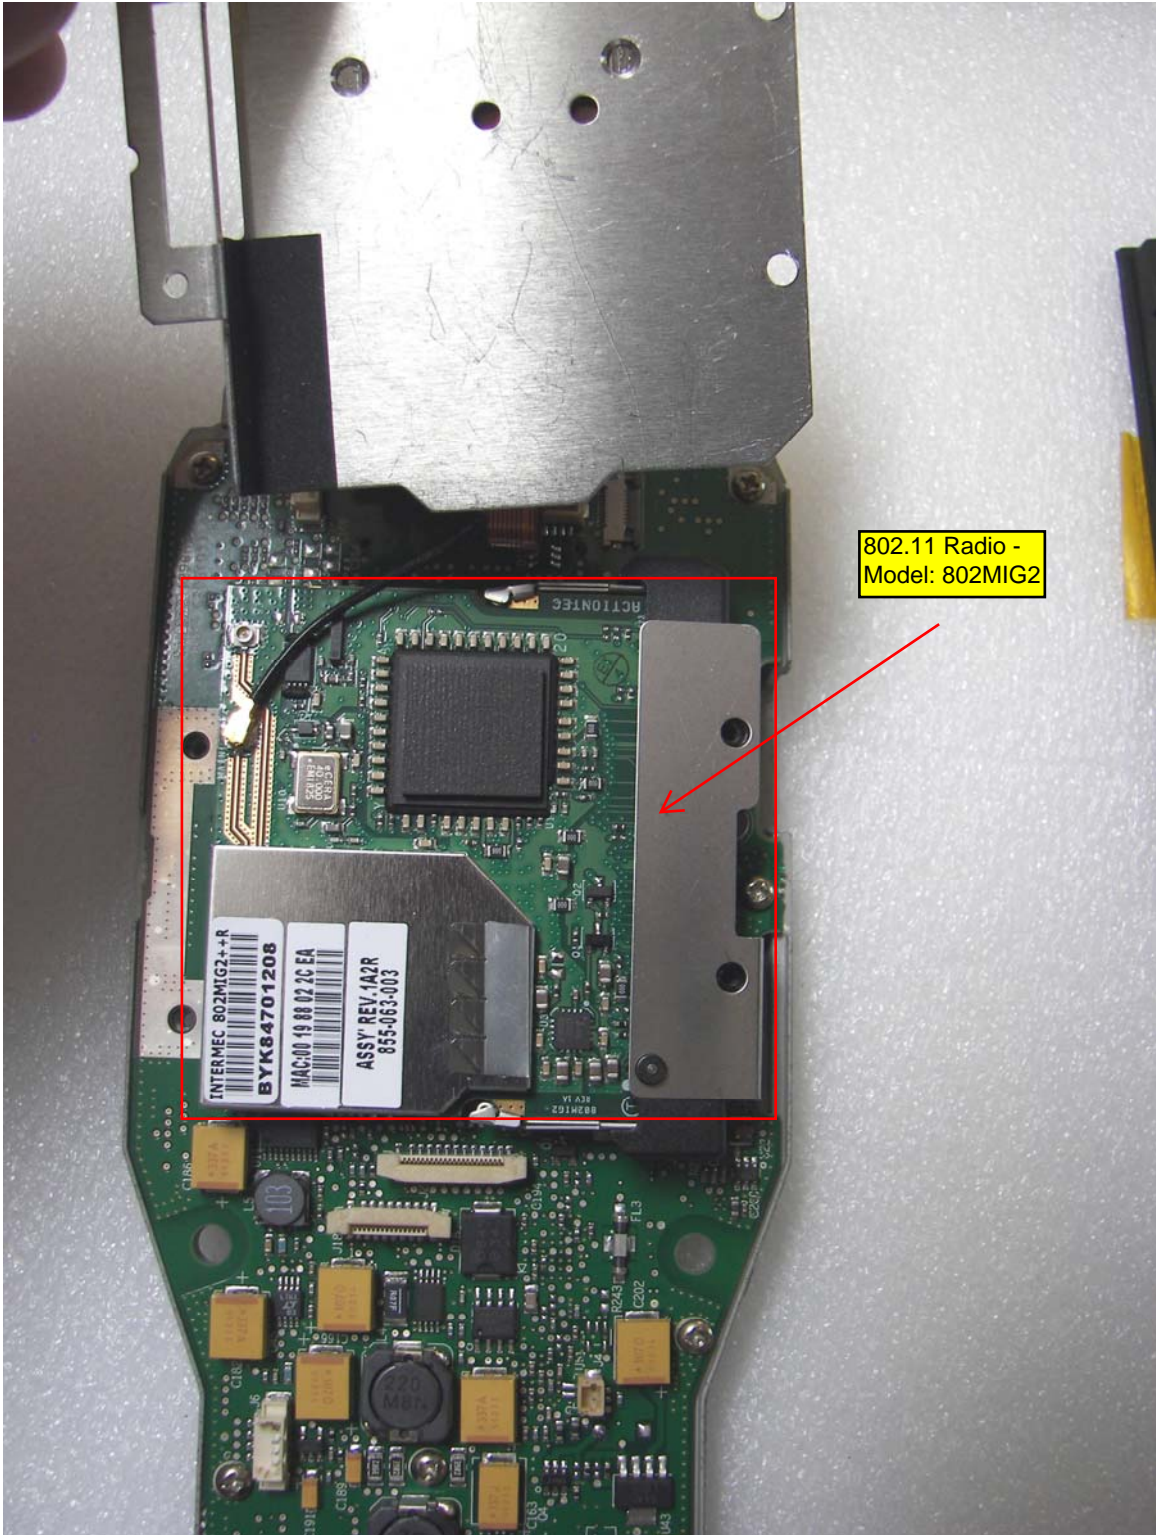

CK31 Internal Photos

CK31 (Large Back) – back view. Back enclosure removed.

CK31 (Small Back) – back view. Back enclosure removed.

CK31 – back view. 802.11 antenna lifted. Shows 802MIG2 module.

CK31 – front view. Front enclosure removed.

CK31 – front view. LCD removed.

CK31 – front view. LCD removed. Shows BTS080 Bluetooth module.

CK31 – front view. Enclosure frame removed. Shows BTS080 Bluetooth module.