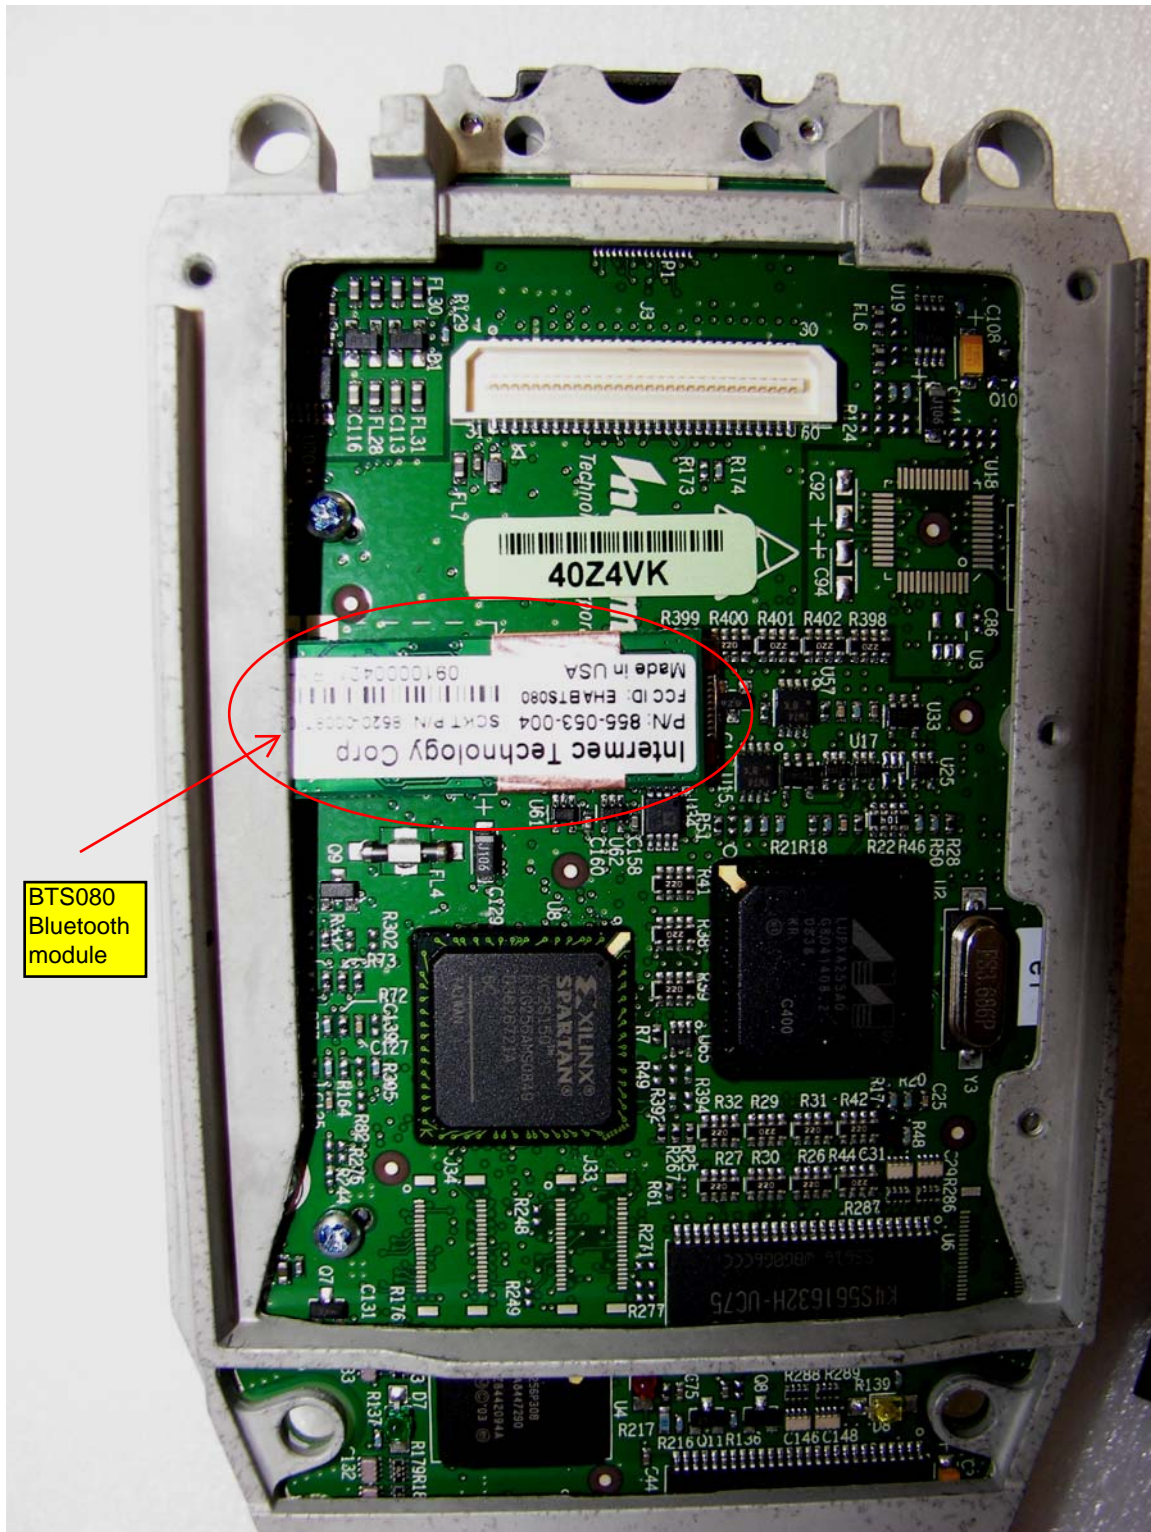

CK31 Internal Photos

CK31 (Large Back) – back view. Back enclosure removed.

CK31 (Small Back) – back view. Back enclosure removed.

CK31 – back view. 802.11 antenna lifted. Shows 802MIG2 module.

CK31 – front view. Front enclosure removed.

CK31 – front view. LCD removed.

CK31 – front view. LCD removed. Shows BTS080 Bluetooth module.

CK31 – front view. Enclosure frame removed. Shows BTS080 Bluetooth module.