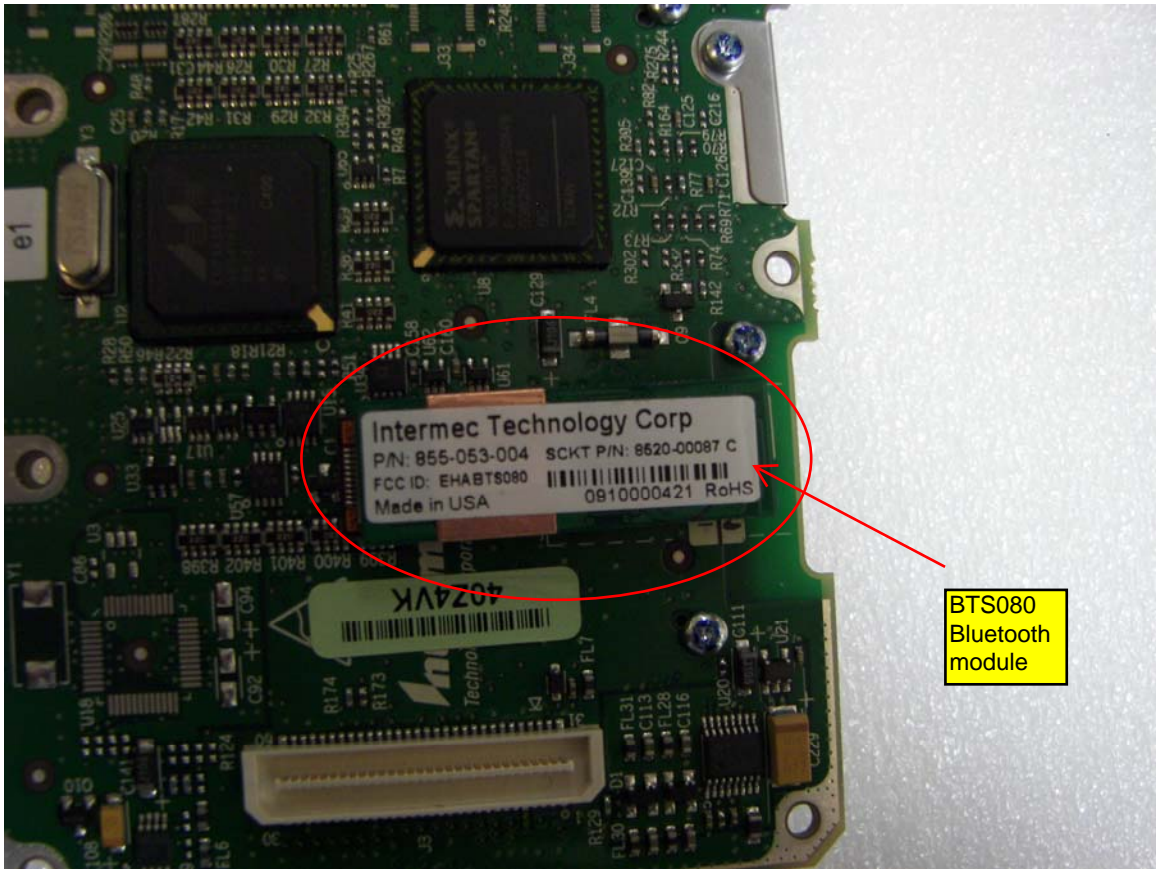

CK31 Internal Photos

CK31 (Large Back) – back view. Back enclosure removed.

CK31 (Small Back) – back view. Back enclosure removed.

CK31 – back view. 802.11 antenna lifted. Shows 802MIG2 module.

CK31 – front view. Front enclosure removed.

CK31 – front view. LCD removed.

CK31 – front view. LCD removed. Shows BTS080 Bluetooth module.

CK31 – front view. Enclosure frame removed. Shows BTS080 Bluetooth module.