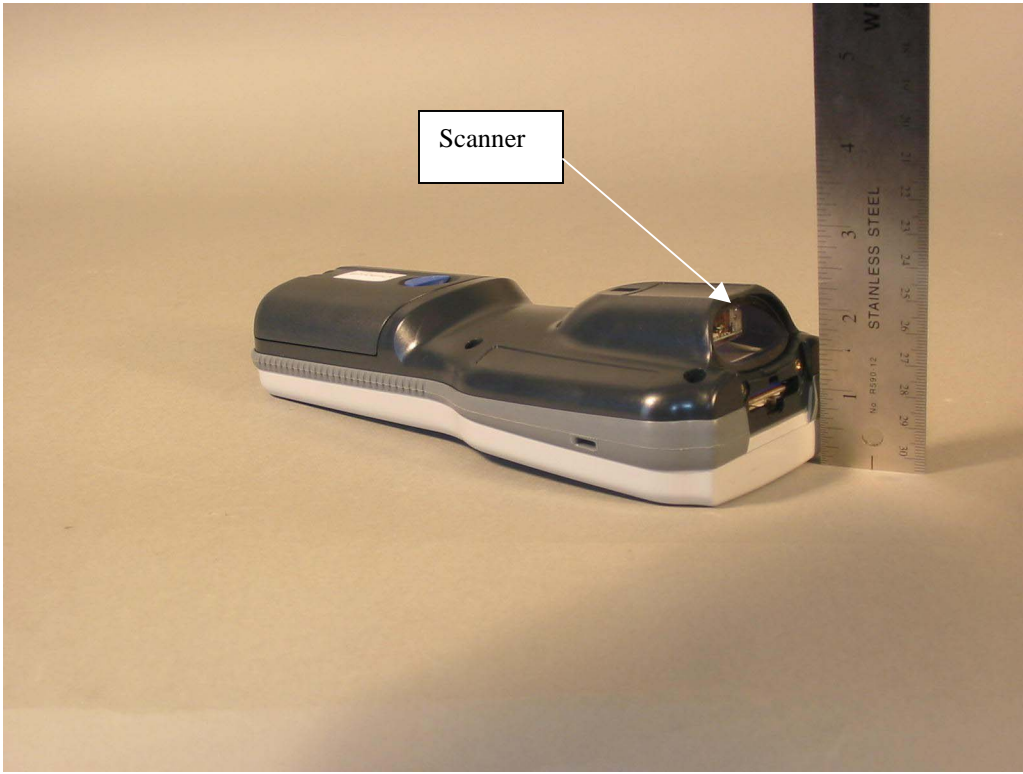

Photos of Intermec CK-30 Handheld Scanner

External View – Top Side of EUT

External View – Top Side of EUT

External View – Bottom Side of EUT

External View – Profile of EUT

External View – Battery Removed