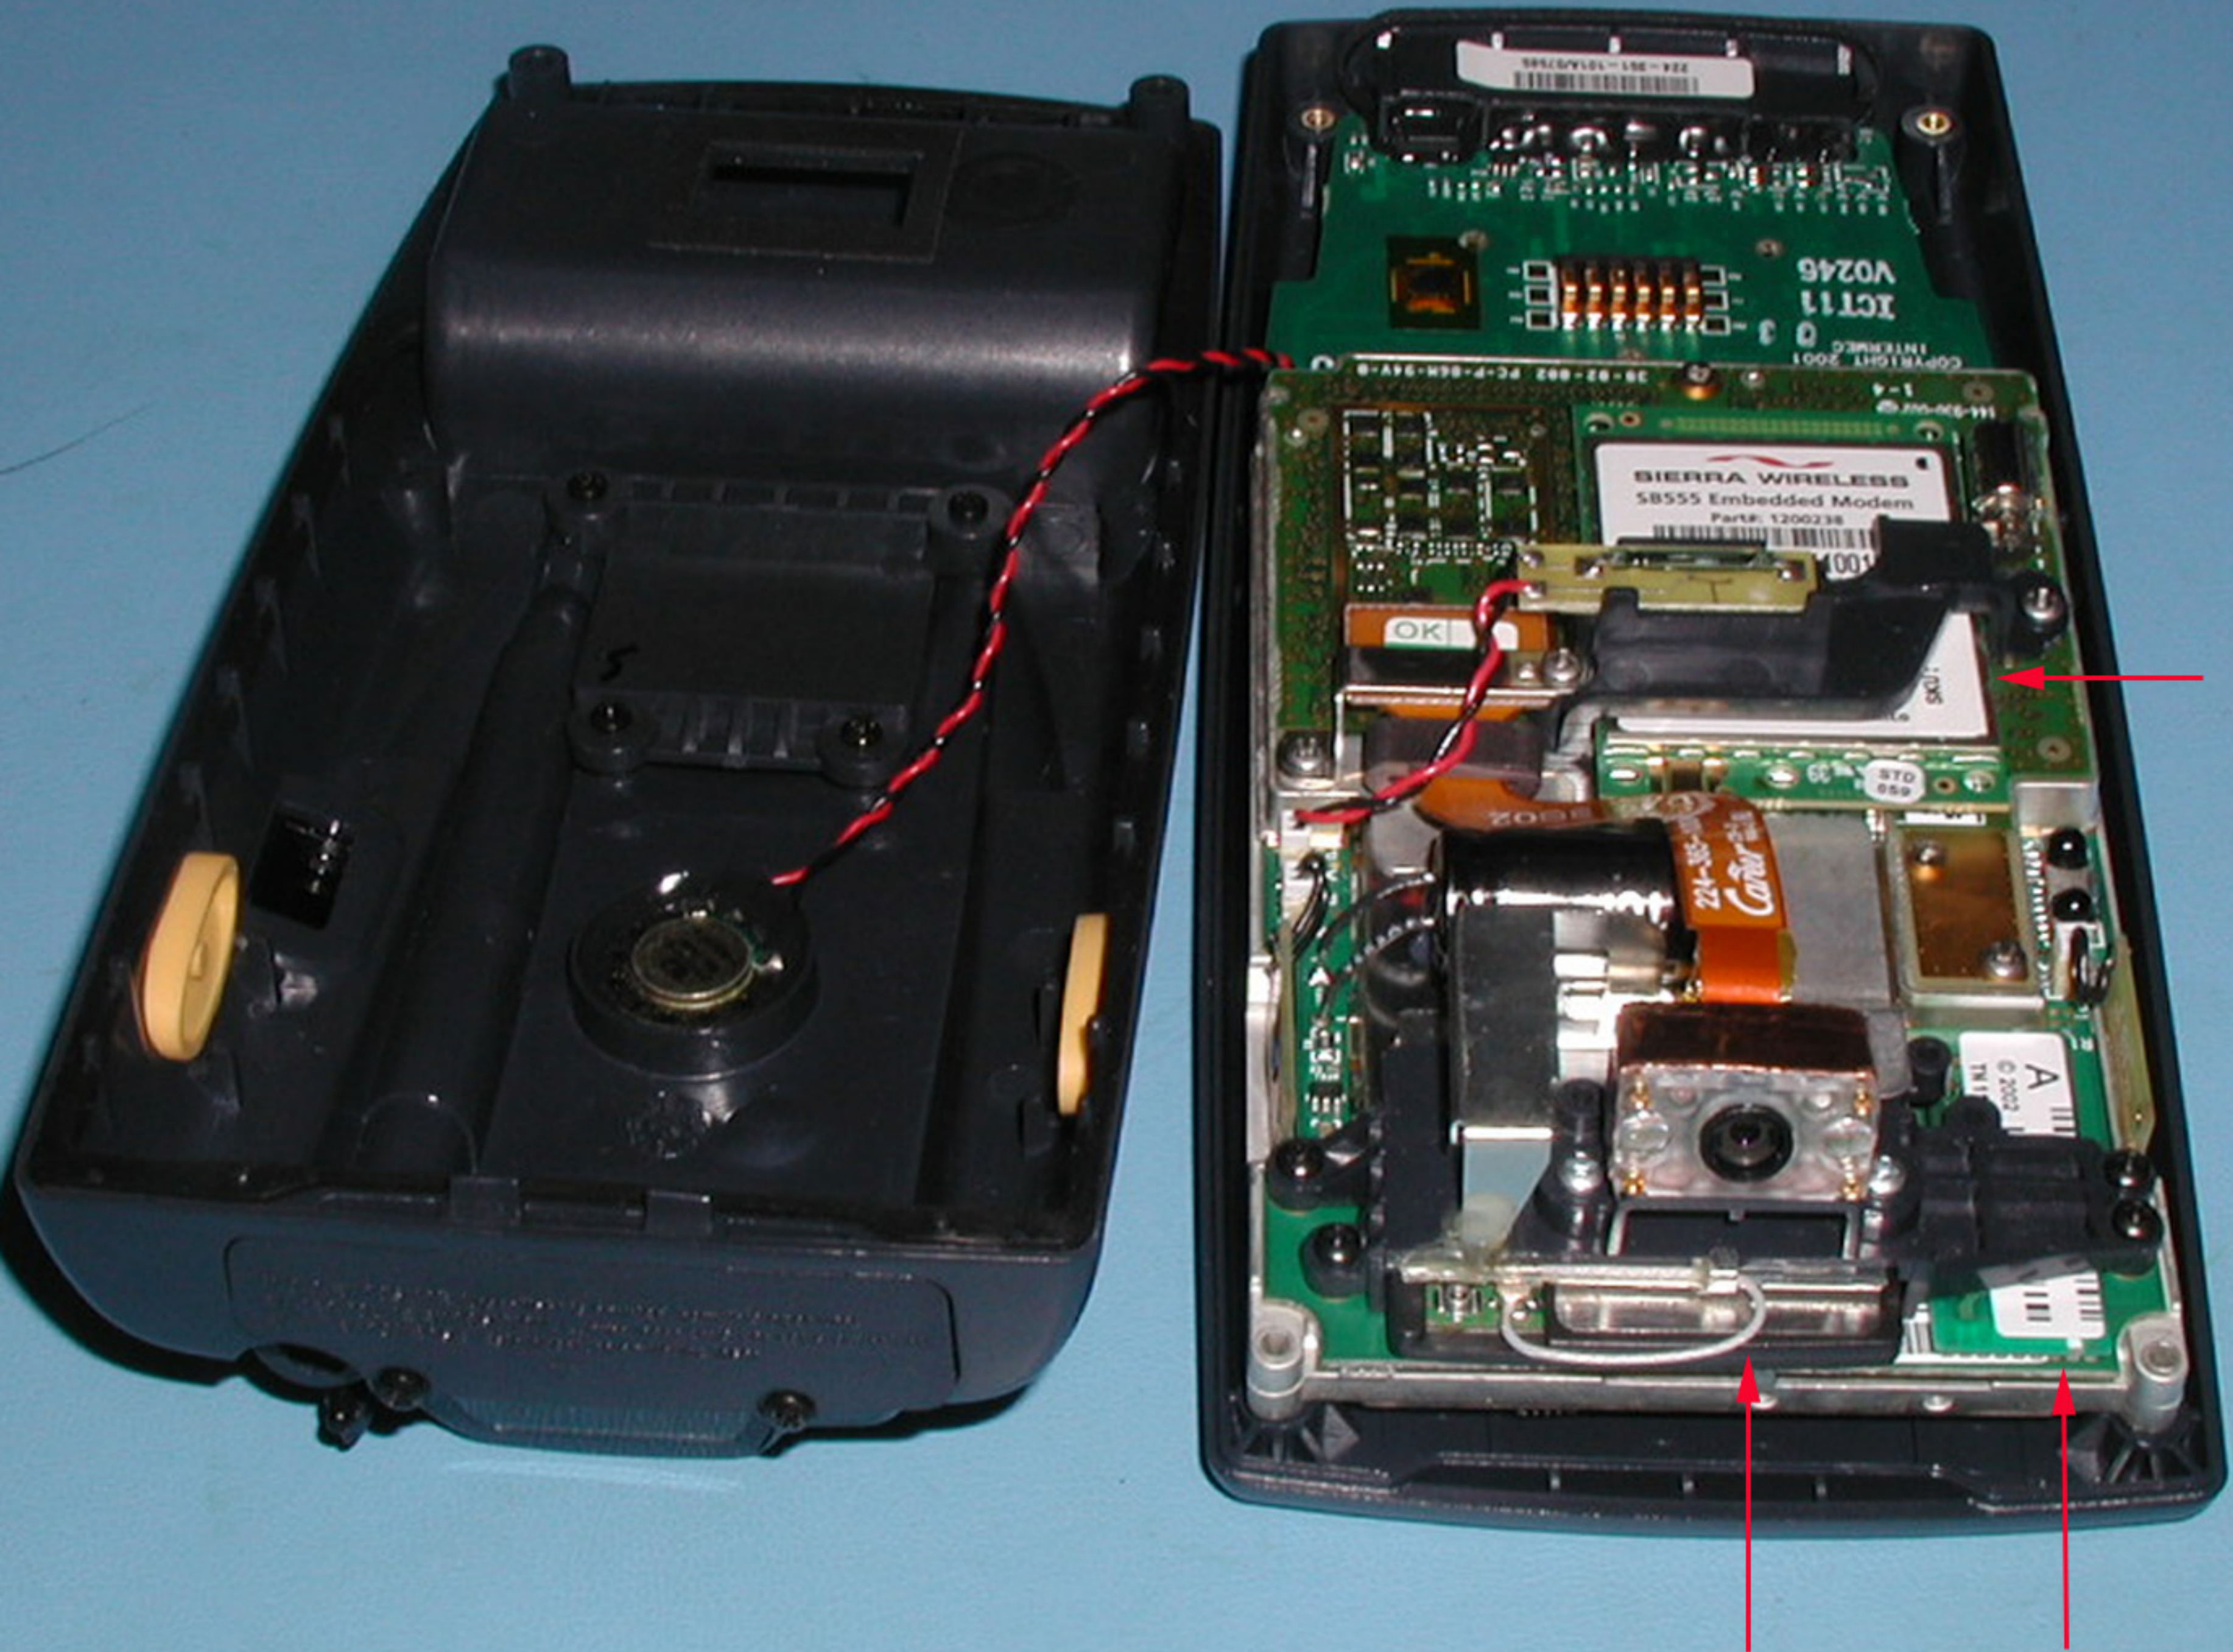

Exhibit F: Internal Photos

FCC ID: HN2ABTM3-3

ALPS

FH054X12

LST

FH054X12

ALPS

CDMA, 802.11b & Bluetooth Radios Configuration

802.11b & Bluetooth Radios Configuration

Bluetooth Radio Configuration