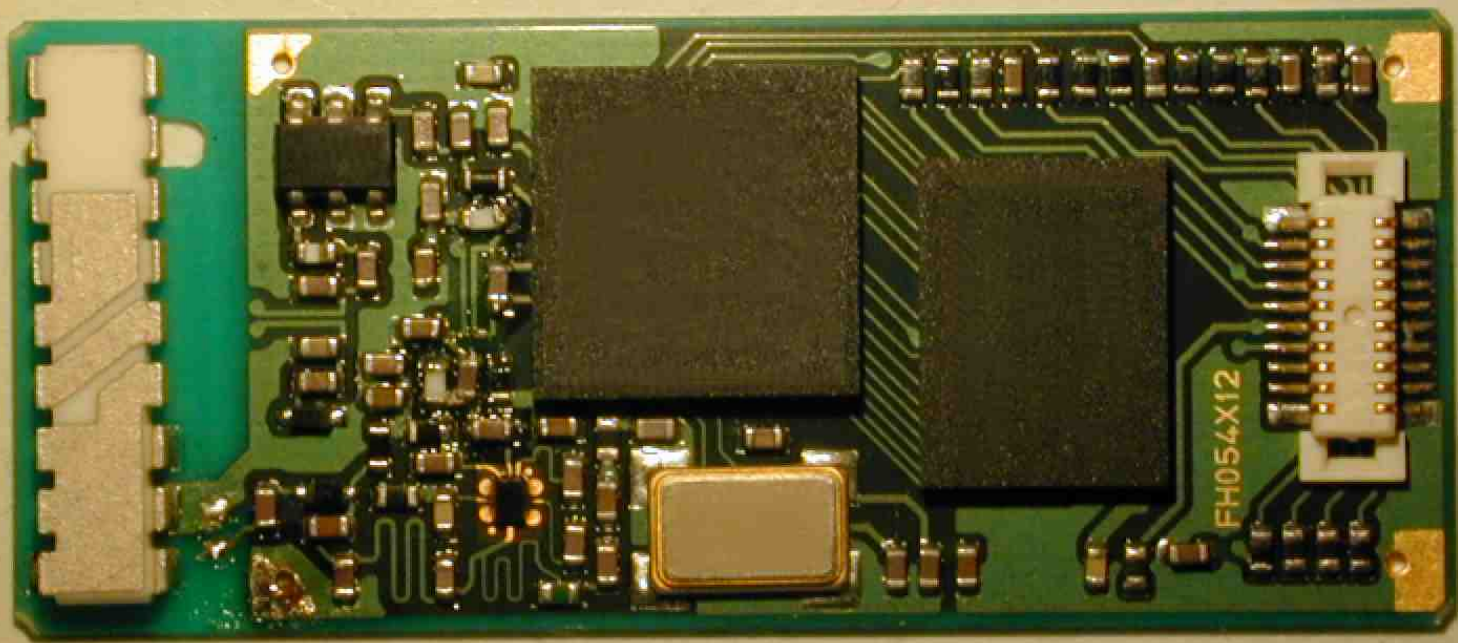

Exhibit F: Internal Photos

FCC ID: HN2ABTM3-3

ALPS

FH054X12

LST

FH054X12

ALPS

CDMA, 802.11b & Bluetooth Radios Configuration