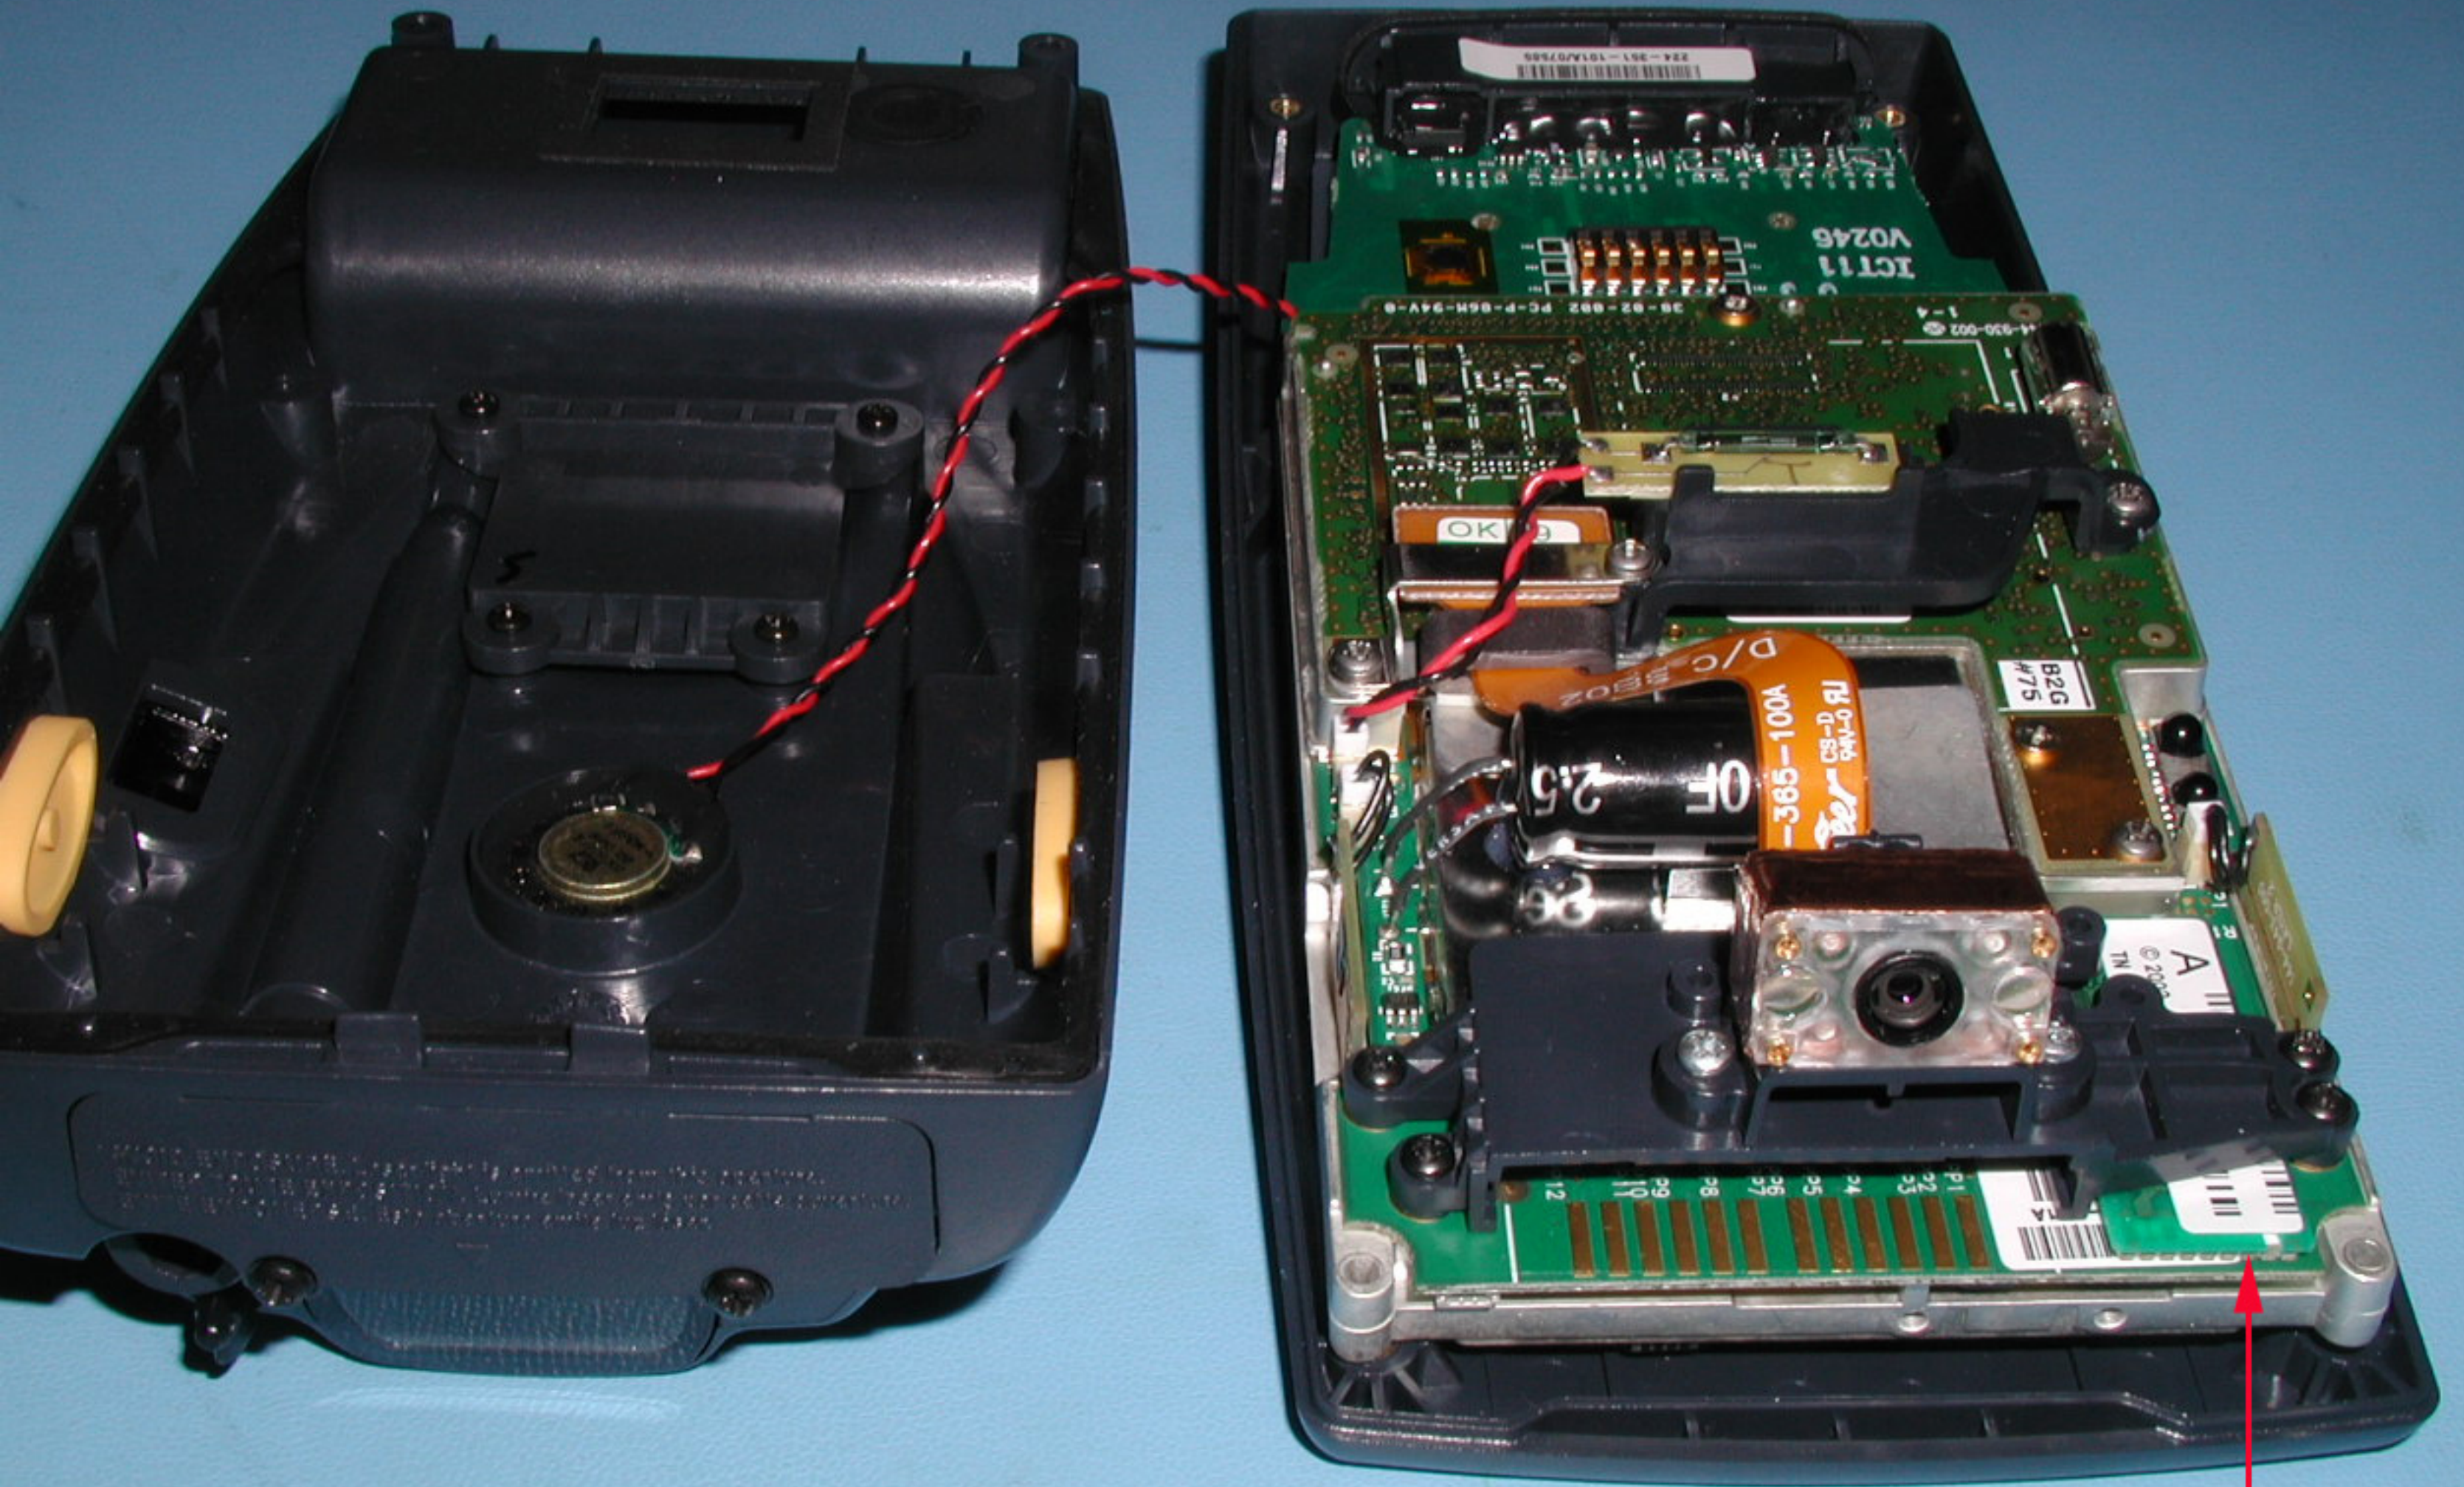

Exhibit F: Internal Photos

FCC ID: HN2ABTM3-3

ALPS

FH054X12

LST

FH054X12

ALPS

CDMA, 802.11b & Bluetooth Radios Configuration

802.11b & Bluetooth Radios Configuration

Bluetooth Radio Configuration