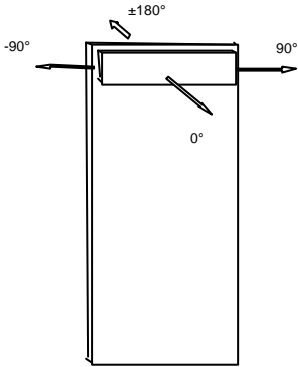

average min max
-13.99 -44.46 -7.66

average min max
-21.82 -31.59 -16.73