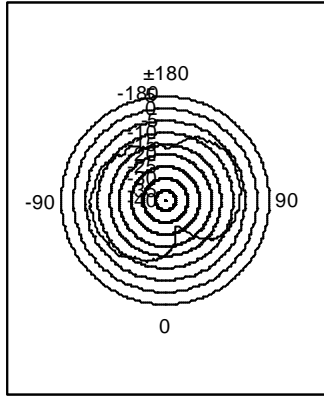

Exhibit I: Antenna Description

FCC ID: HN2ABTM3-3

Antenna Test Data

13.5mmx1.6mm

Horizontal[dBd]
 average min max
 -11.96 -27.90 -5.77

Vertical[dBd]
 average min max
 -23.57 -33.92 -16.75

average min max
 -18.84 -35.24 -11.14