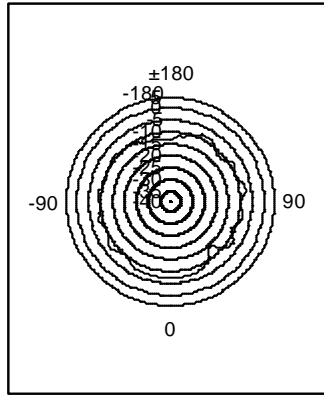

average min max
-13.99 -44.46 -7.66

average min max
-21.82 -31.59 -16.73