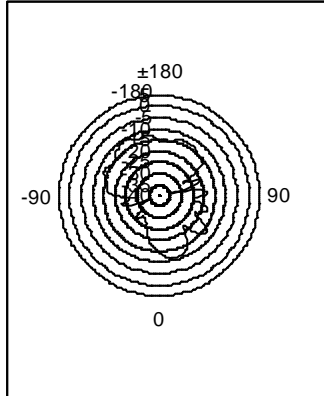

average min max
-13.99 -44.46 -7.66

average min max
-21.82 -31.59 -16.73