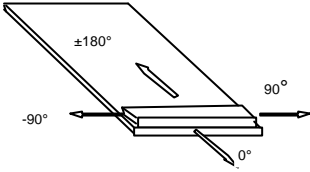

Exhibit I: Antenna Description

FCC ID: HN2ABTM3-3

Antenna Test Data

13.5mmx1.6mm

Horizontal[dBd]
 average min max
 -11.96 -27.90 -5.77

Vertical[dBd]
 average min max
 -23.57 -33.92 -16.75

average min max
 -18.84 -35.24 -11.14