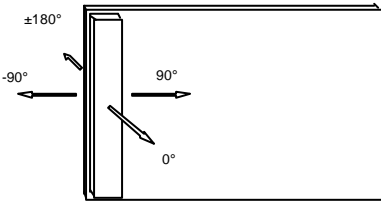

Total Average Antenna Gain
-16.68 [dBd]

Bluetooth. **ALPS**