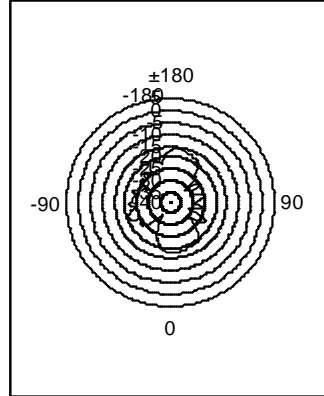

Exhibit I: Antenna Description

FCC ID: HN2ABTM3-3

Antenna Test Data

13.5mmx1.6mm

Horizontal[dBd]
 average min max
 -11.96 -27.90 -5.77

Vertical[dBd]
 average min max
 -23.57 -33.92 -16.75

average min max
 -18.84 -35.24 -11.14