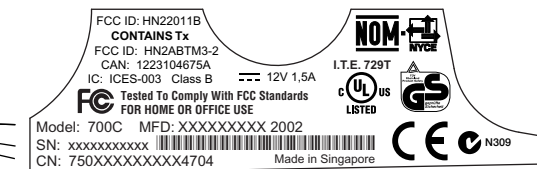

**750 WITH: FCC (704) 802.11b RADIO,
AND BLUETOOTH RADIO
CONFIGURATION 750XXXXXXXXXX4704**

HELVETICA FONT SIZE: 4.5 pt.
Unless otherwise specified

FONT SIZE: 5.5 pt.

**ARTMASTER
REV C**

SCALE 2 / 1:

ARTMASTER
REV C

SCALE 1/1:

REVISIONS					CAD DB. REF - 072775_C_007		
REV	ECN	DESCRIPTION	DATE	APPROVED	 6001 36TH AVENUE WEST EVERETT, WA 98203-9280		
01		INITIAL DRAWING CREATION			SIZE	CAGE CODE	DRAWING NUMBER
A		RELEASED AT REV A			B	33825	072775
B		REV B ADDED SHEET 7 TO DRAWING			SCALE	1/1	SHEET 7
C		REV C CHANGED FCC NUMBER					

FCC ID: HN22011B

CONTAINS Tx

FCC ID: ~~EHAABTMM32~~

CAN: 1223104675A IC: ICES-003 Class B I.T.E. 729T

FCC Tested To Comply With FCC Standards
FOR HOME OR OFFICE USE

Model: 700C MFD: SEPTEMBER 2002

SN: XXXXXXXXXXXXX