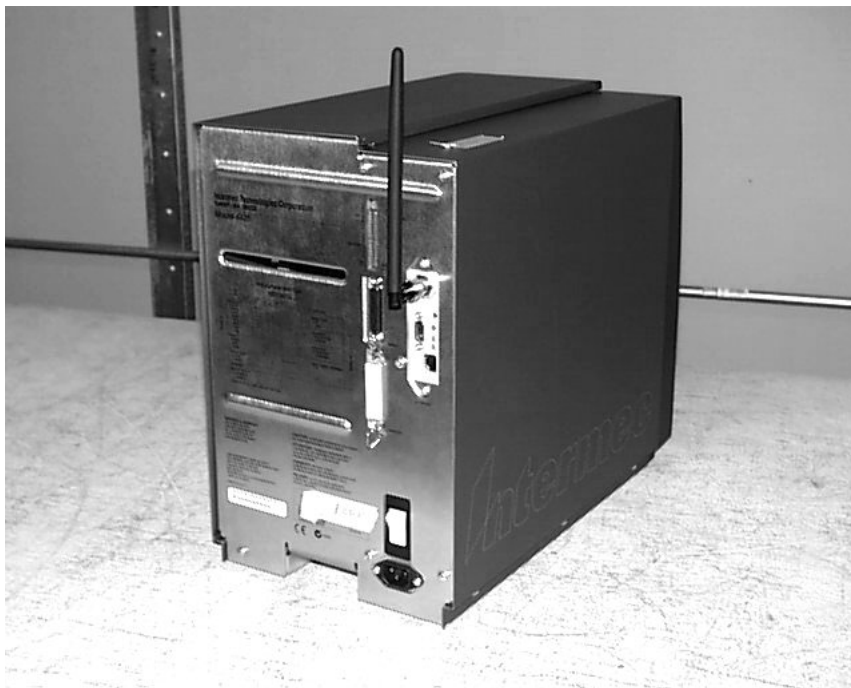

MEASUREMENT/TECHNICAL REPORT

Intermec Technologies Corporation EasyLAN® Wireless CF Radio 2.4 GHz Spread Spectrum Transmitter

REPORT NO: 040804-1

DATE: Aug. 8, 2004

Appendix A

EXTERNAL PHOTOS

Page 2-3

Front and back view of EasyLAN Wireless CF Radio Interface

Page 4-5

Front and back view of ActionTech CF Radio

Page 6

EasyLAN Wireless CF Radio within Intermec 3400E

Page 7

EasyLAN Wireless CF Radio within Intermec 4400

EasyLAN Wireless CF, front view CF radio pulled out.

EasyLAN Wireless CF, back view.

ActionTech Compact Flash Radio, front.

ActionTech Compact Flash Radio, back.

Intermec 3400E, front view, with EasyLAN Wireless CF Radio installed.

Intermec 3400E, rear view, with EasyLAN Wireless CF Radio installed.

Intermec 4400, front view, with EasyLAN Wireless CF Radio installed.

Intermec 4400, front view, with EasyLAN Wireless CF Radio installed.