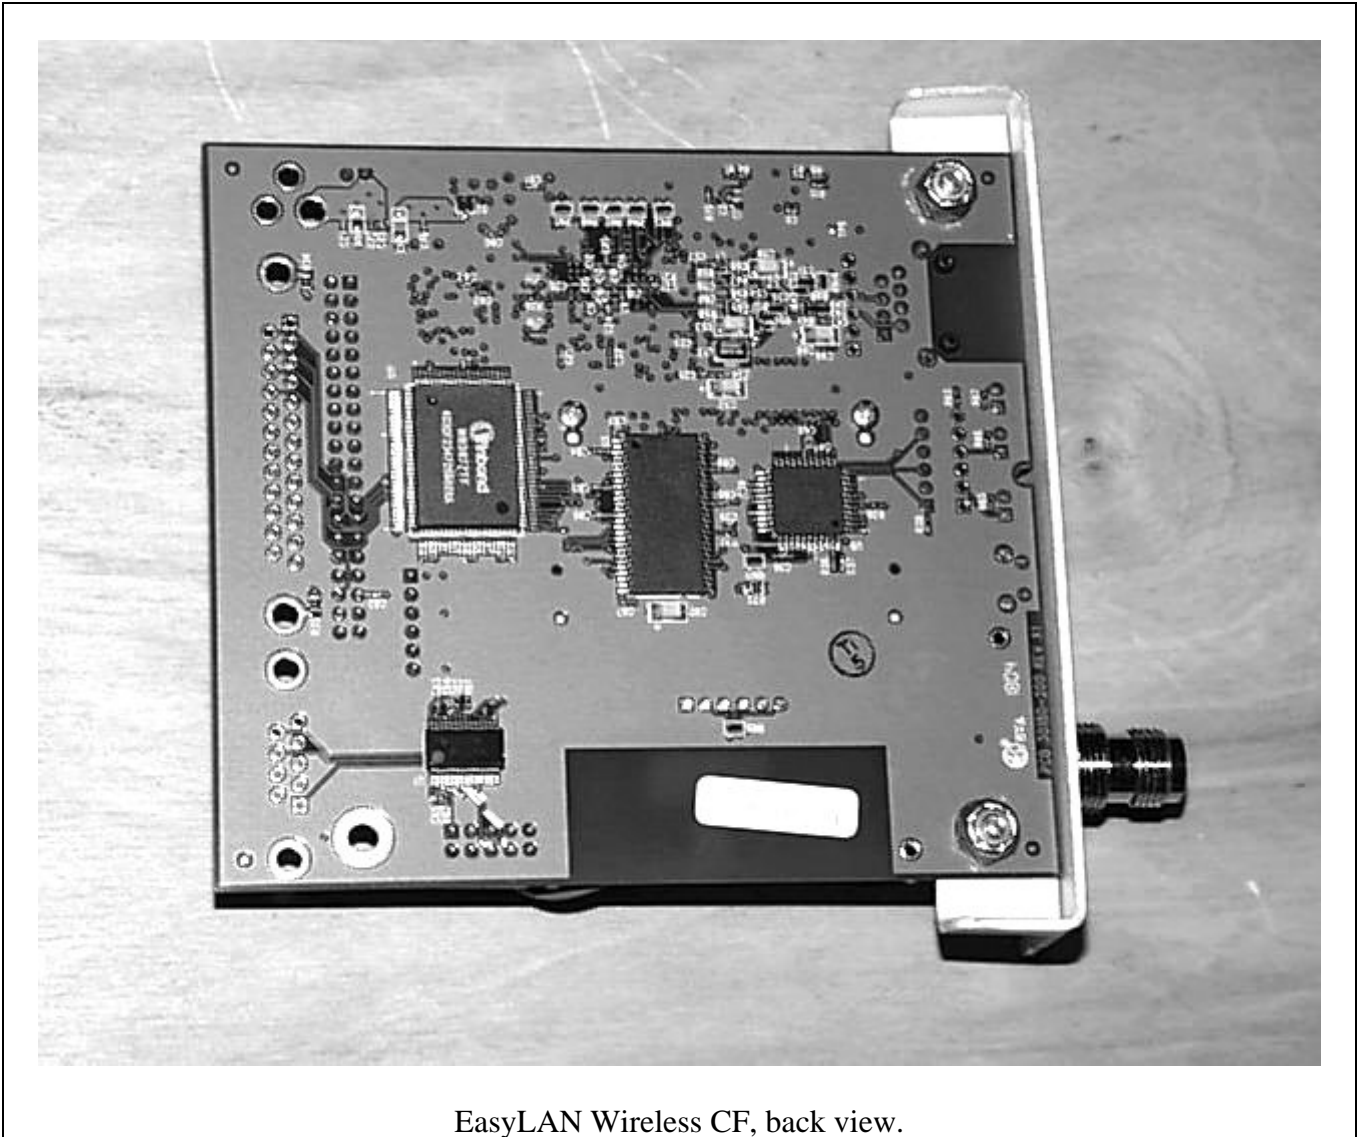

MEASUREMENT/TECHNICAL REPORT

Intermec Technologies Corporation EasyLAN® Wireless CF Radio 2.4 GHz Spread Spectrum Transmitter

REPORT NO: 040804-1

DATE: Aug. 8, 2004

Appendix A

EXTERNAL PHOTOS

Page 2-3

Front and back view of EasyLAN Wireless CF Radio Interface

Page 4-5

Front and back view of ActionTech CF Radio

Page 6

EasyLAN Wireless CF Radio within Intermec 3400E

Page 7

EasyLAN Wireless CF Radio within Intermec 4400

EasyLAN Wireless CF, front view CF radio pulled out.

EasyLAN Wireless CF, back view.

ActionTech Compact Flash Radio, front.

ActionTech Compact Flash Radio, back.

Intermec 3400E, front view, with EasyLAN Wireless CF Radio installed.

Intermec 3400E, rear view, with EasyLAN Wireless CF Radio installed.

Intermec 4400, front view, with EasyLAN Wireless CF Radio installed.

Intermec 4400, front view, with EasyLAN Wireless CF Radio installed.