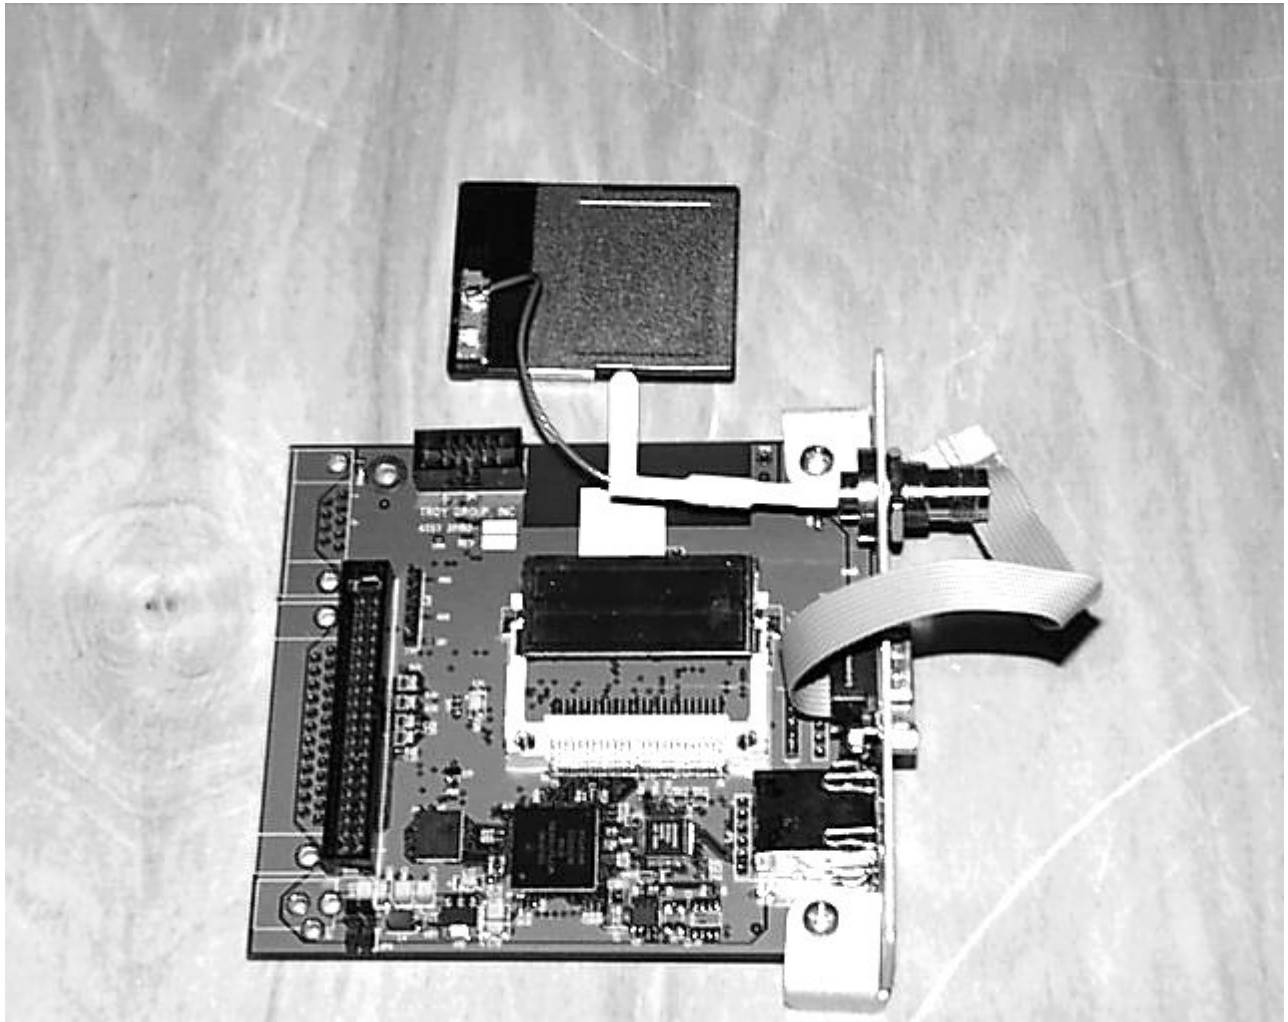

MEASUREMENT/TECHNICAL REPORT

Intermec Technologies Corporation EasyLAN® Wireless CF Radio 2.4 GHz Spread Spectrum Transmitter

REPORT NO: 040804-1

DATE: Aug. 8, 2004

Appendix A

EXTERNAL PHOTOS

Page 2-3

Front and back view of EasyLAN Wireless CF Radio Interface

Page 4-5

Front and back view of ActionTech CF Radio

Page 6

EasyLAN Wireless CF Radio within Intermec 3400E

Page 7

EasyLAN Wireless CF Radio within Intermec 4400

EasyLAN Wireless CF, front view CF radio pulled out.

EasyLAN Wireless CF, back view.

ActionTech Compact Flash Radio, front.

ActionTech Compact Flash Radio, back.

Intermec 3400E, front view, with EasyLAN Wireless CF Radio installed.

Intermec 3400E, rear view, with EasyLAN Wireless CF Radio installed.

Intermec 4400, front view, with EasyLAN Wireless CF Radio installed.

Intermec 4400, front view, with EasyLAN Wireless CF Radio installed.