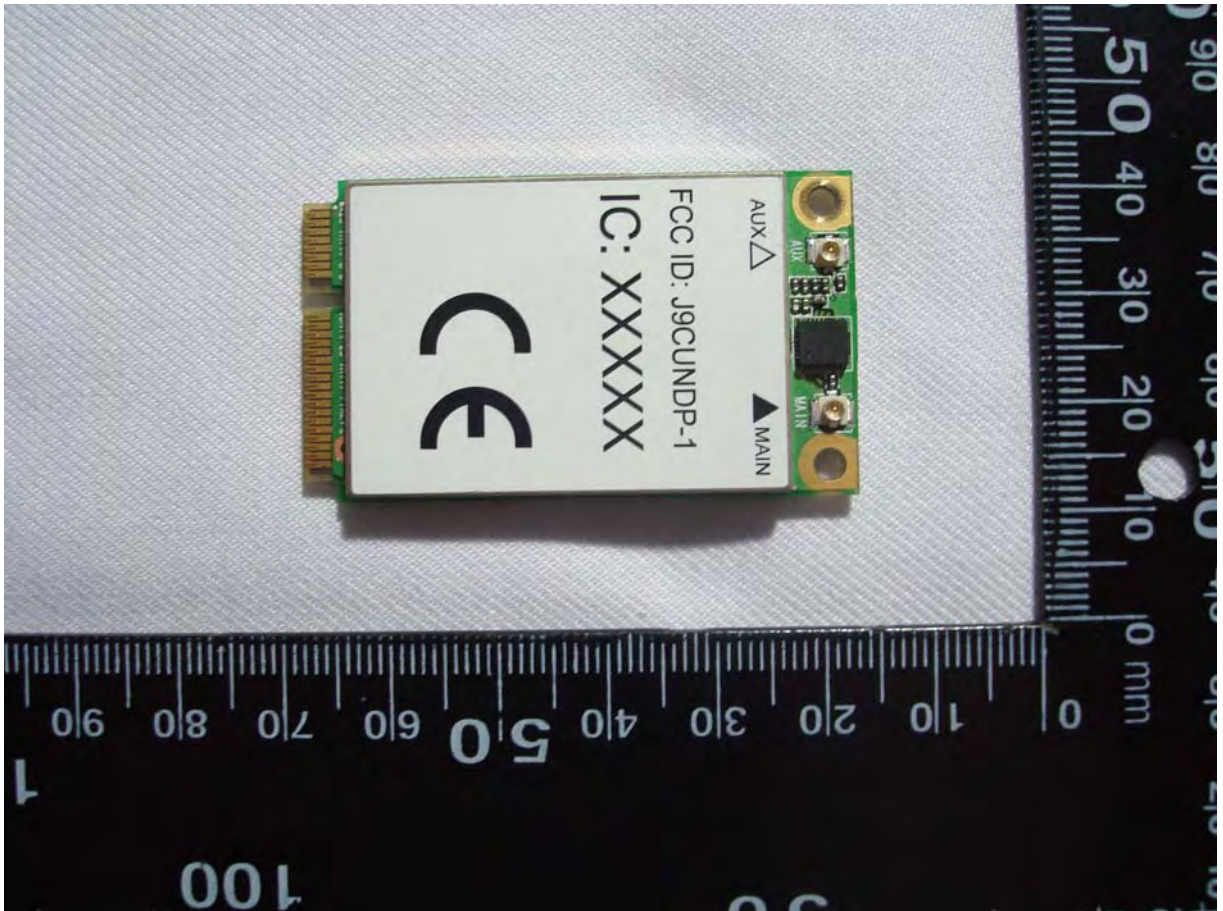

Exterior Photographs of EUT

Model No.: ZG5, Aspire One

FCC ID: HLZZG3GQ

EUT Photo _ 1 of 13

EUT Photo _ 2 of 13

EUT Photo _ 3 of 13

EUT Photo _ 4 of 13

EUT Photo _ 5 of 13