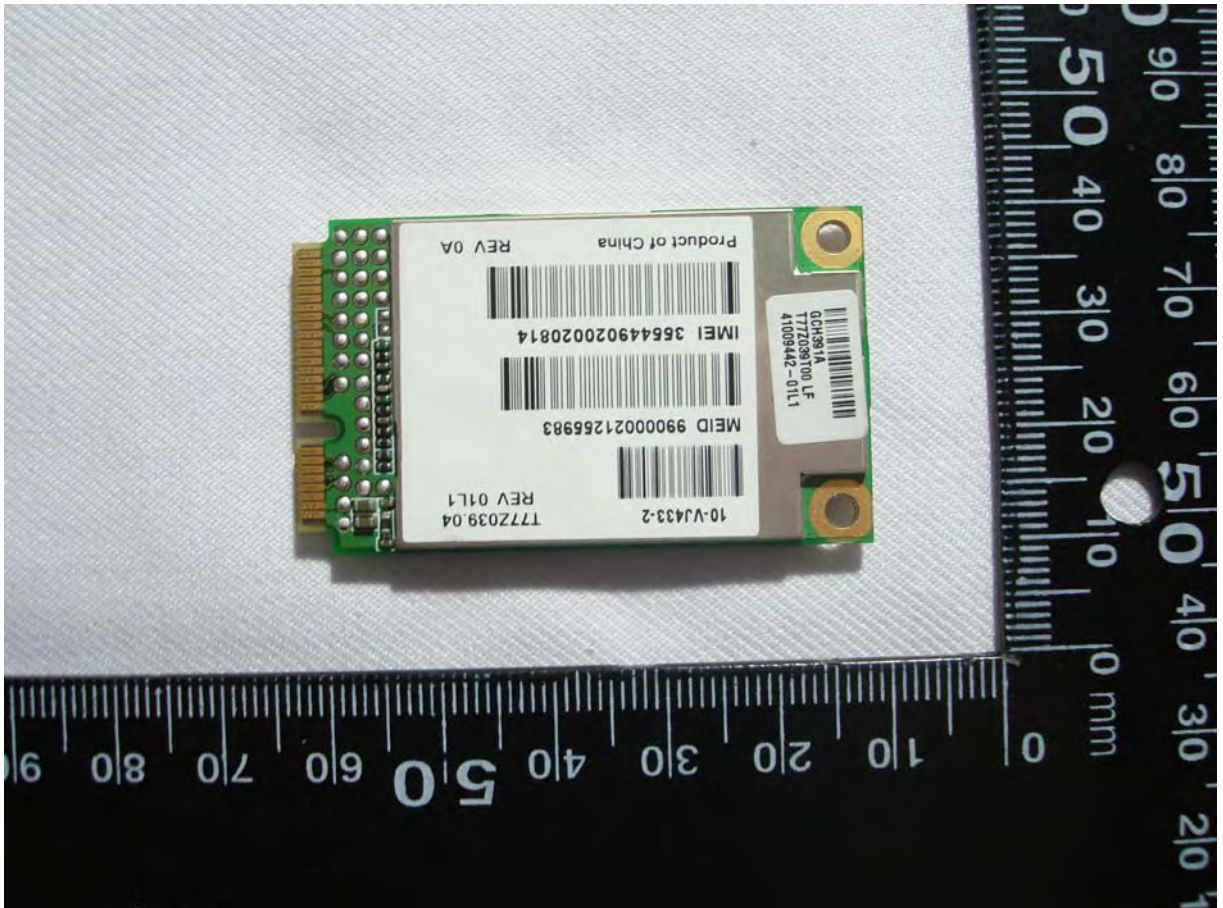

Exterior Photographs of EUT

Model No.: ZG5, Aspire One

FCC ID: HLZZG3GQ

EUT Photo _ 1 of 13

EUT Photo _ 2 of 13

EUT Photo _ 3 of 13

EUT Photo _ 4 of 13

EUT Photo _ 5 of 13

EUT Photo _ 6 of 13

EUT Photo _ 7 of 13

EUT Photo _ 8 of 13

EUT Photo _ 9 of 13

EUT Photo _ 10 of 13

EUT Photo _ 11 of 13

EUT Photo _ 12 of 13

EUT Photo _ 13 of 13