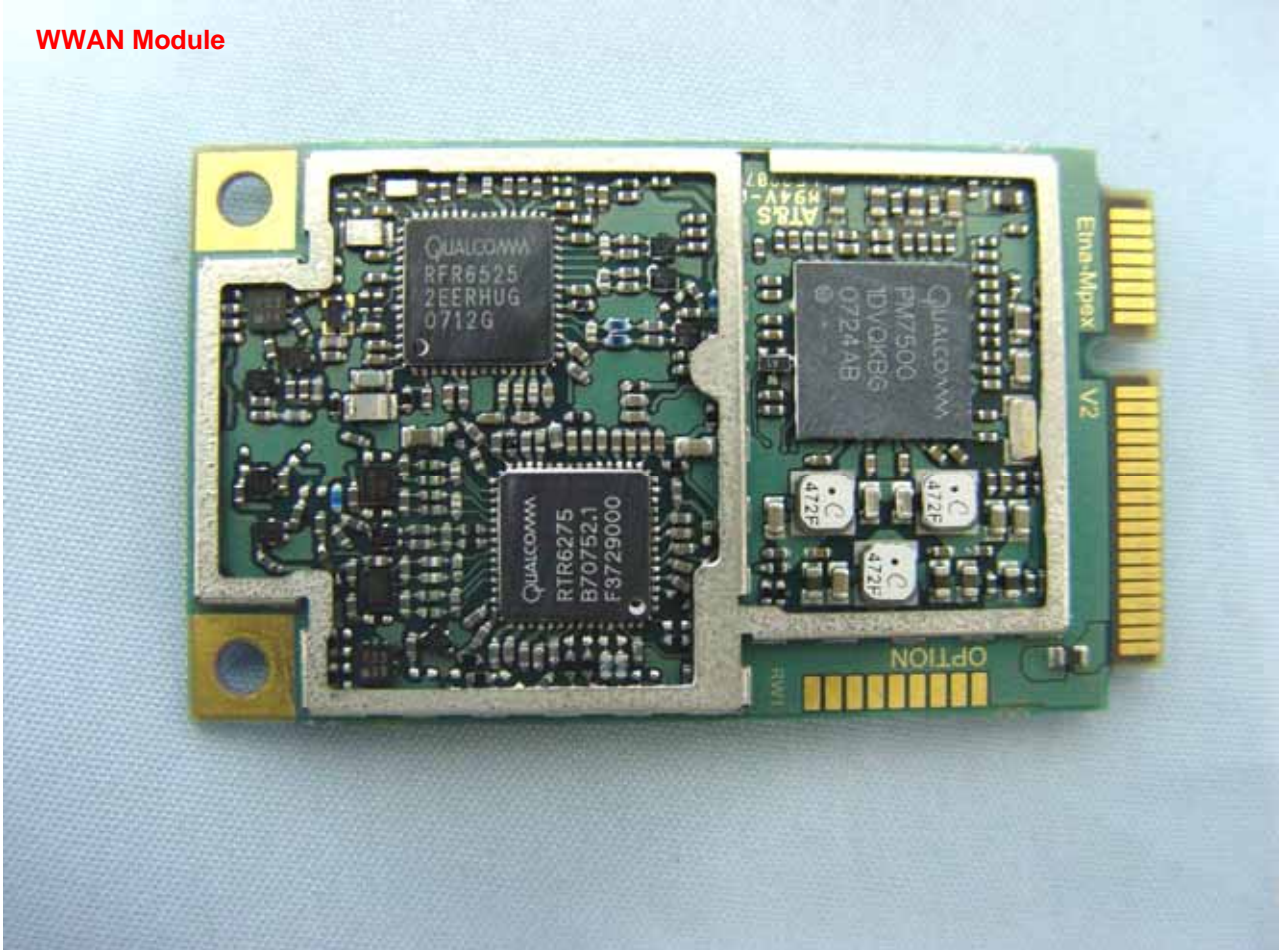

Model Name: ZG5, Aspire one

Model Name: ZG5, Aspire one

Model Name: ZG5, Aspire one

Model Name: ZG5, Aspire one

Model Name: ZG5, Aspire one

**WWAN Antenna**

**Model Name: ZG5, Aspire one**

**WWAN Antenna**

Model Name: ZG5, Aspire one

Model Name: ZG5, Aspire one

Model Name: ZG5, Aspire one

WWAN Module

Model Name: ZG5, Aspire one

**WWAN Module**

Model Name: ZG5, Aspire one

WWAN Module

Model Name: ZG5, Aspire one

WWAN Module

Model Name: ZG5, Aspire one

WLAN Antenna

Model Name: ZG5, Aspire one

WLAN Antenna

Model Name: ZG5, Aspire one

WLAN Module