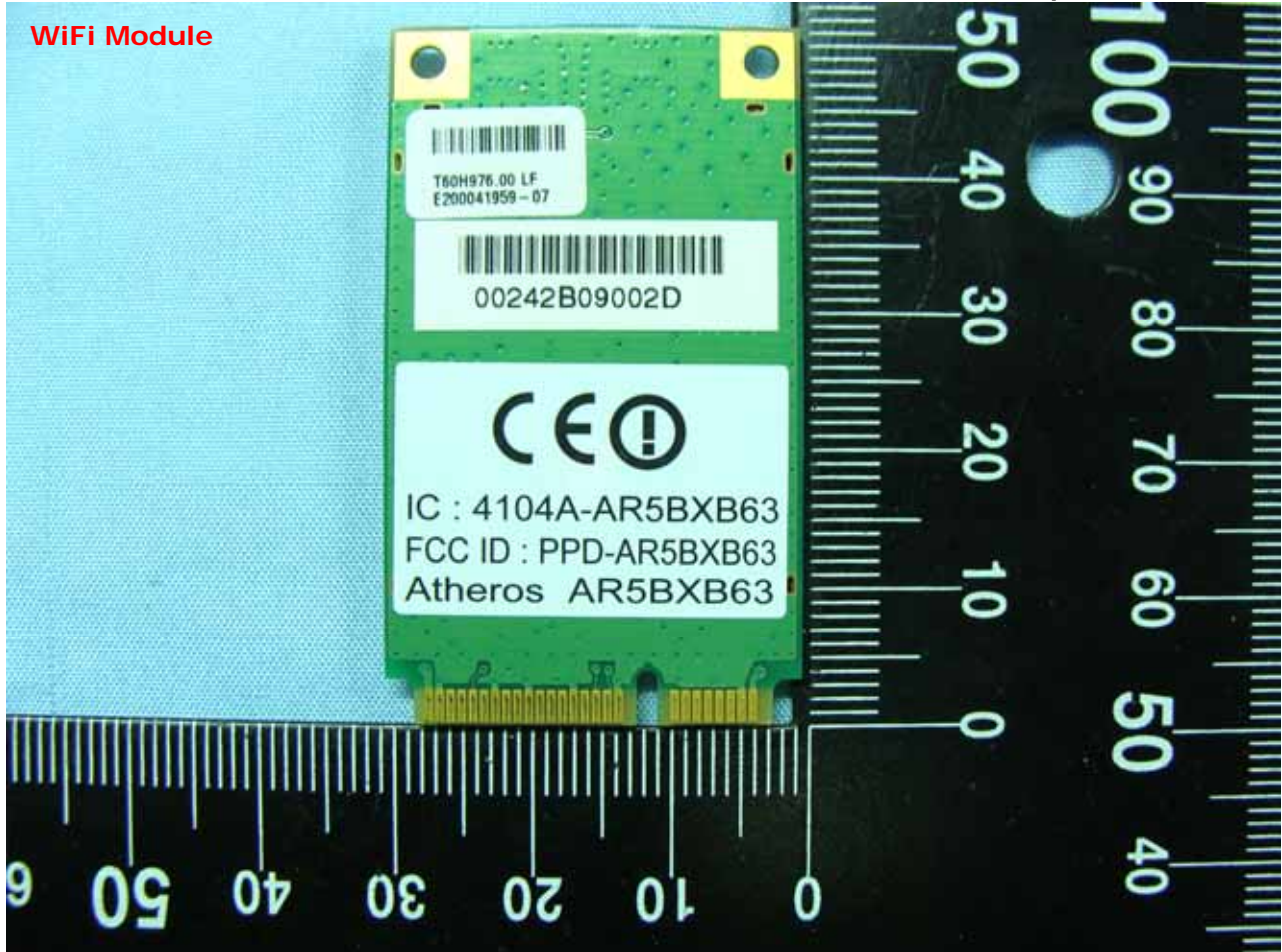

Model Name: KAV10, Aspire one, AOD150

Model Name: KAV10, Aspire one, AOD150

Model Name: KAV10, Aspire one, AOD150

Model Name: KAV10, Aspire one, AOD150

WiFi Module

Model Name: KAV10, Aspire one, AOD150

Model Name: KAV10, Aspire one, AOD150