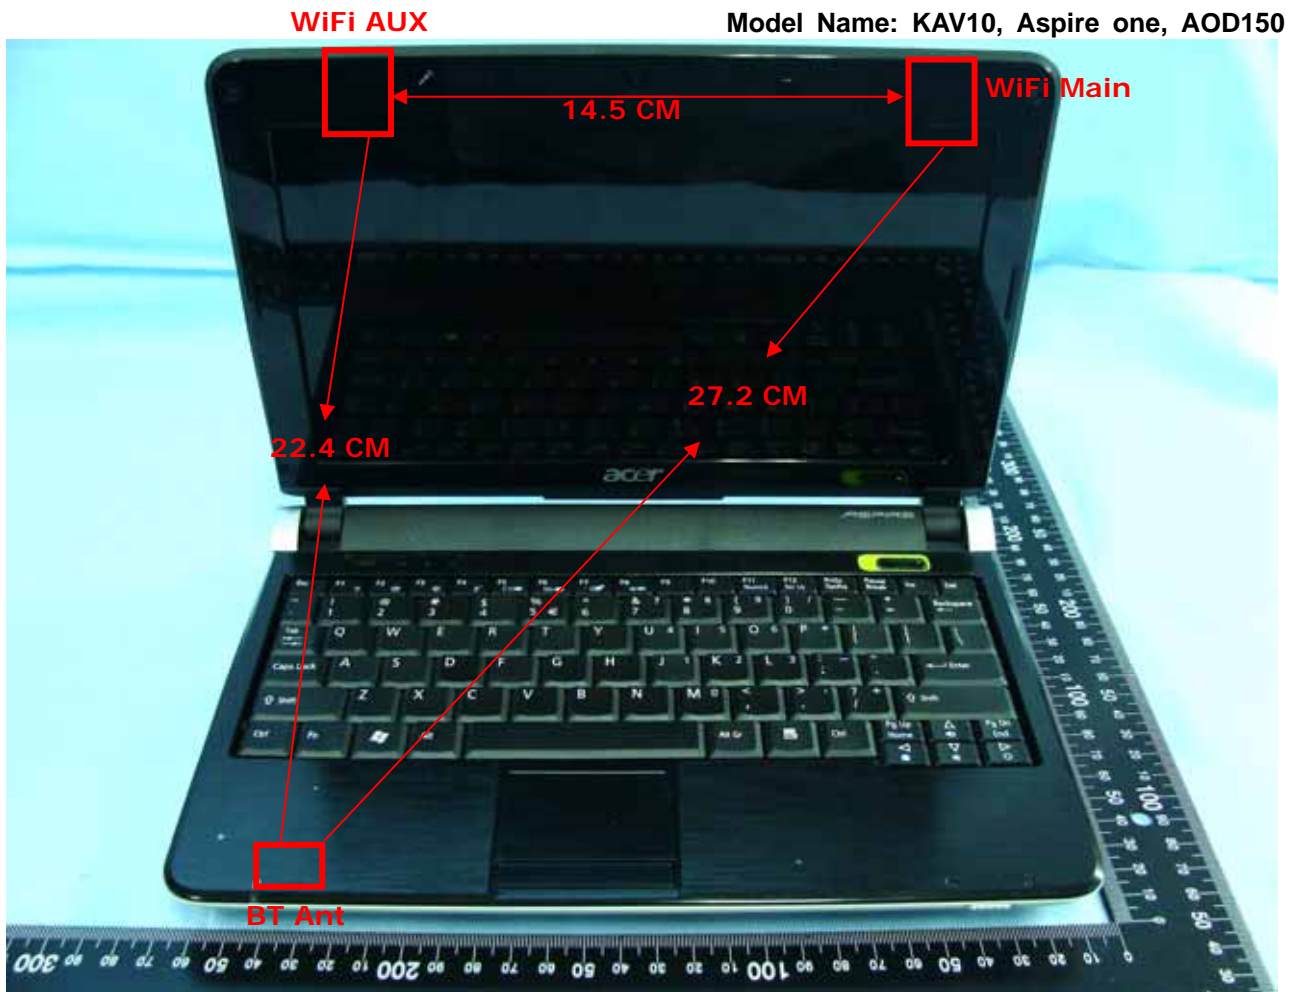

Model Name: KAV10, Aspire one, AOD150

Model Name: KAV10, Aspire one, AOD150

WiFi Main Antenna

**Model Name: KAV10, Aspire one, AOD150**

Model Name: KAV10, Aspire one, AOD150

WiFi Aux. Antenna

**Model Name: KAV10, Aspire one, AOD150**