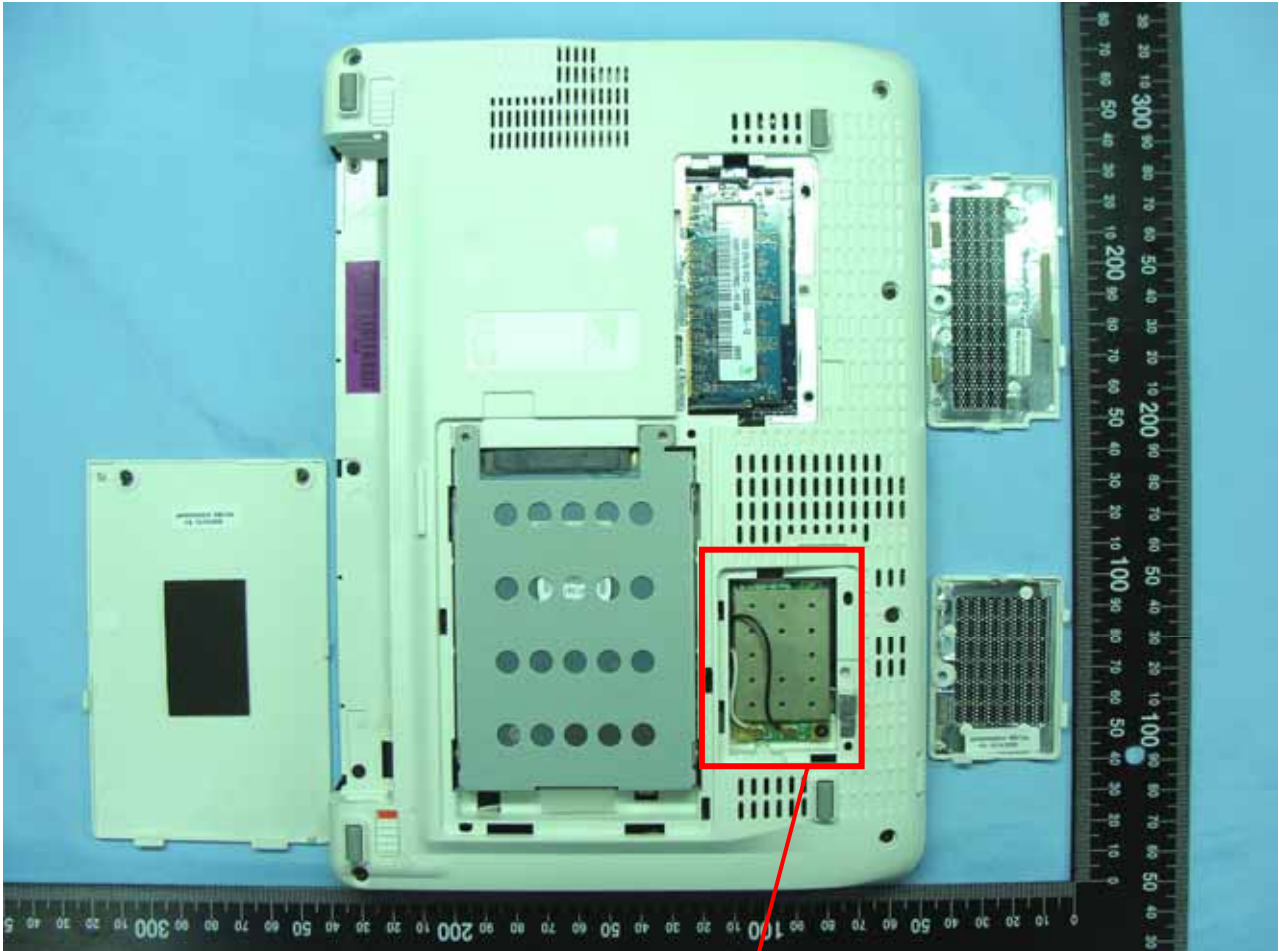

### 3. Internal Photographs of EUT

Model Name: KAV10, Aspire one, AOD150

WiFi Module

Model Name: KAV10, Aspire one, AOD150

Model Name: KAV10, Aspire one, AOD150

Model Name: KAV10, Aspire one, AOD150

Model Name: KAV10, Aspire one, AOD150

Model Name: KAV10, Aspire one, AOD150

Model Name: KAV10, Aspire one, AOD150

Model Name: KAV10, Aspire one, AOD150

BT Module

Model Name: KAV10, Aspire one, AOD150

Model Name: KAV10, Aspire one, AOD150

Model Name: KAV10, Aspire one, AOD150