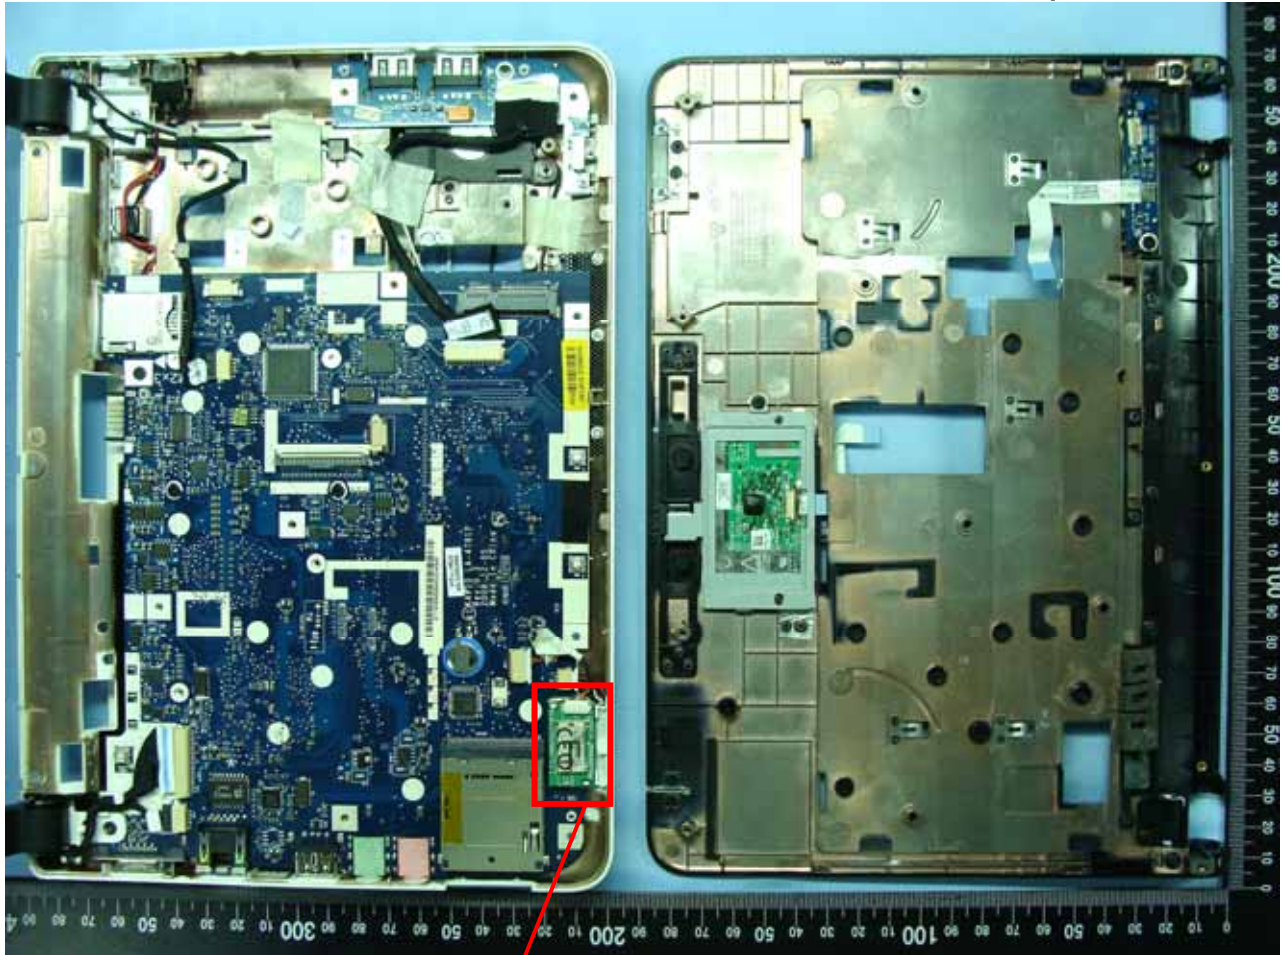

### 3. Internal Photographs of EUT

Model Name: KAV10, Aspire one, AOD150

WiFi Module

Model Name: KAV10, Aspire one, AOD150

Model Name: KAV10, Aspire one, AOD150

Model Name: KAV10, Aspire one, AOD150

Model Name: KAV10, Aspire one, AOD150

Model Name: KAV10, Aspire one, AOD150

Model Name: KAV10, Aspire one, AOD150

Model Name: KAV10, Aspire one, AOD150

BT Module

Model Name: KAV10, Aspire one, AOD150

Model Name: KAV10, Aspire one, AOD150

Model Name: KAV10, Aspire one, AOD150