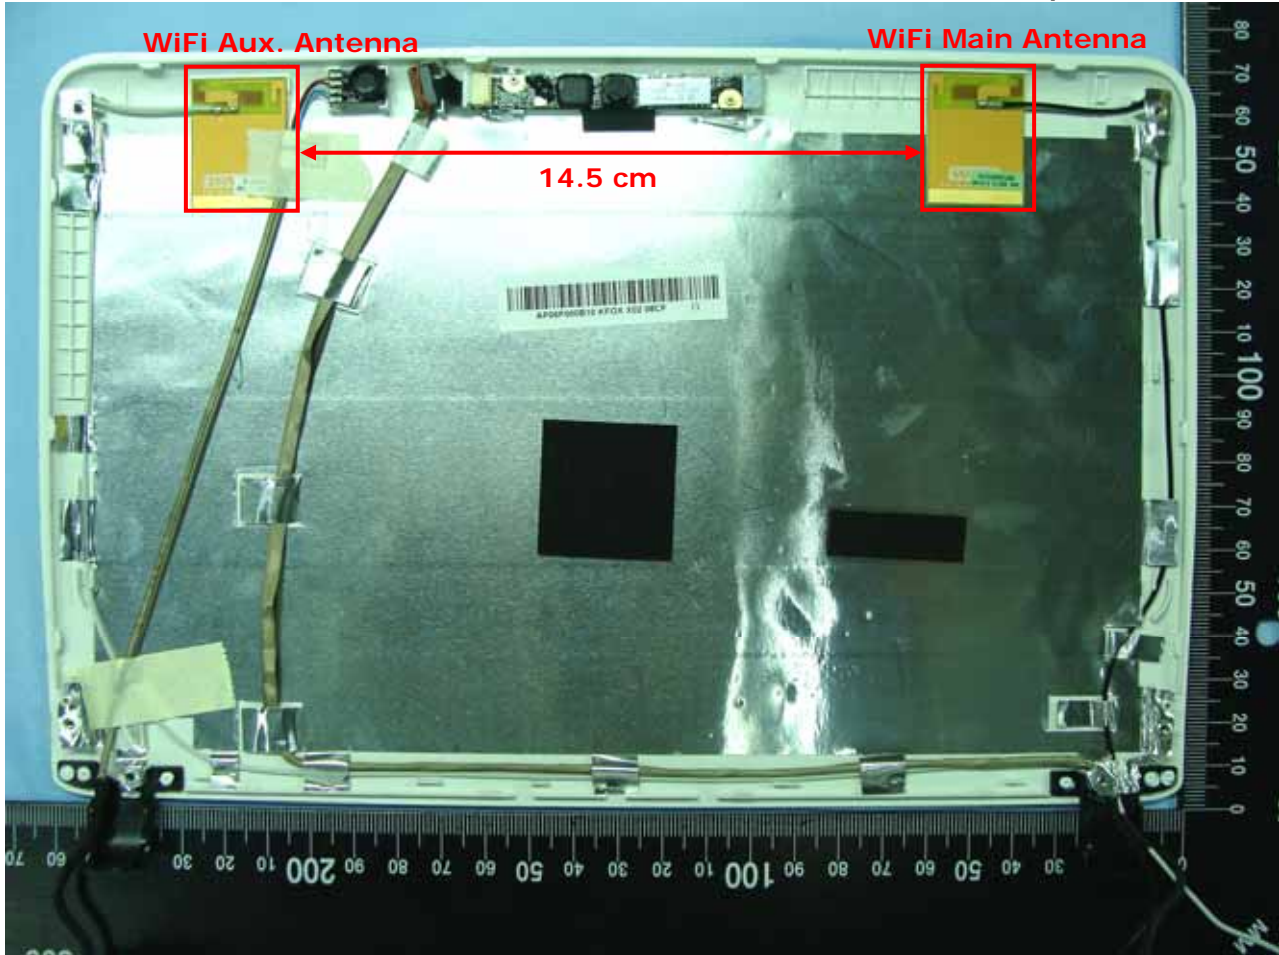

Model Name: KAV10, Aspire one, AOD150