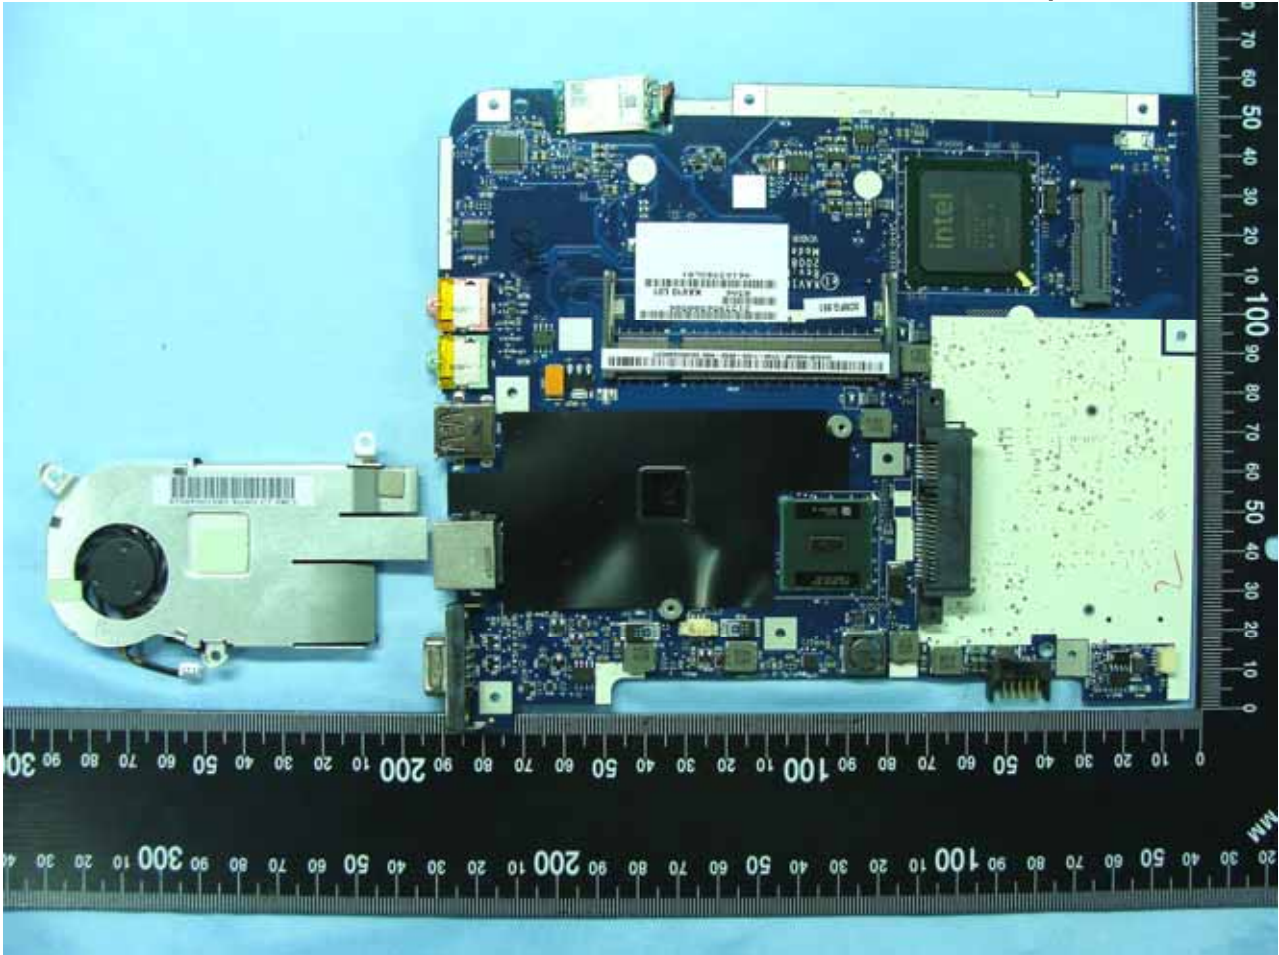

### 3. Internal Photographs of EUT

Model Name: KAV10, Aspire one, AOD150

WiFi Module

Model Name: KAV10, Aspire one, AOD150

Model Name: KAV10, Aspire one, AOD150

Model Name: KAV10, Aspire one, AOD150

Model Name: KAV10, Aspire one, AOD150

Model Name: KAV10, Aspire one, AOD150

Model Name: KAV10, Aspire one, AOD150

Model Name: KAV10, Aspire one, AOD150

BT Module

Model Name: KAV10, Aspire one, AOD150

Model Name: KAV10, Aspire one, AOD150

Model Name: KAV10, Aspire one, AOD150

Model Name: KAV10, Aspire one, AOD150

Model Name: KAV10, Aspire one, AOD150

Model Name: KAV10, Aspire one, AOD150

Model Name: KAV10, Aspire one, AOD150

WiFi Module

Model Name: KAV10, Aspire one, AOD150

Model Name: KAV10, Aspire one, AOD150