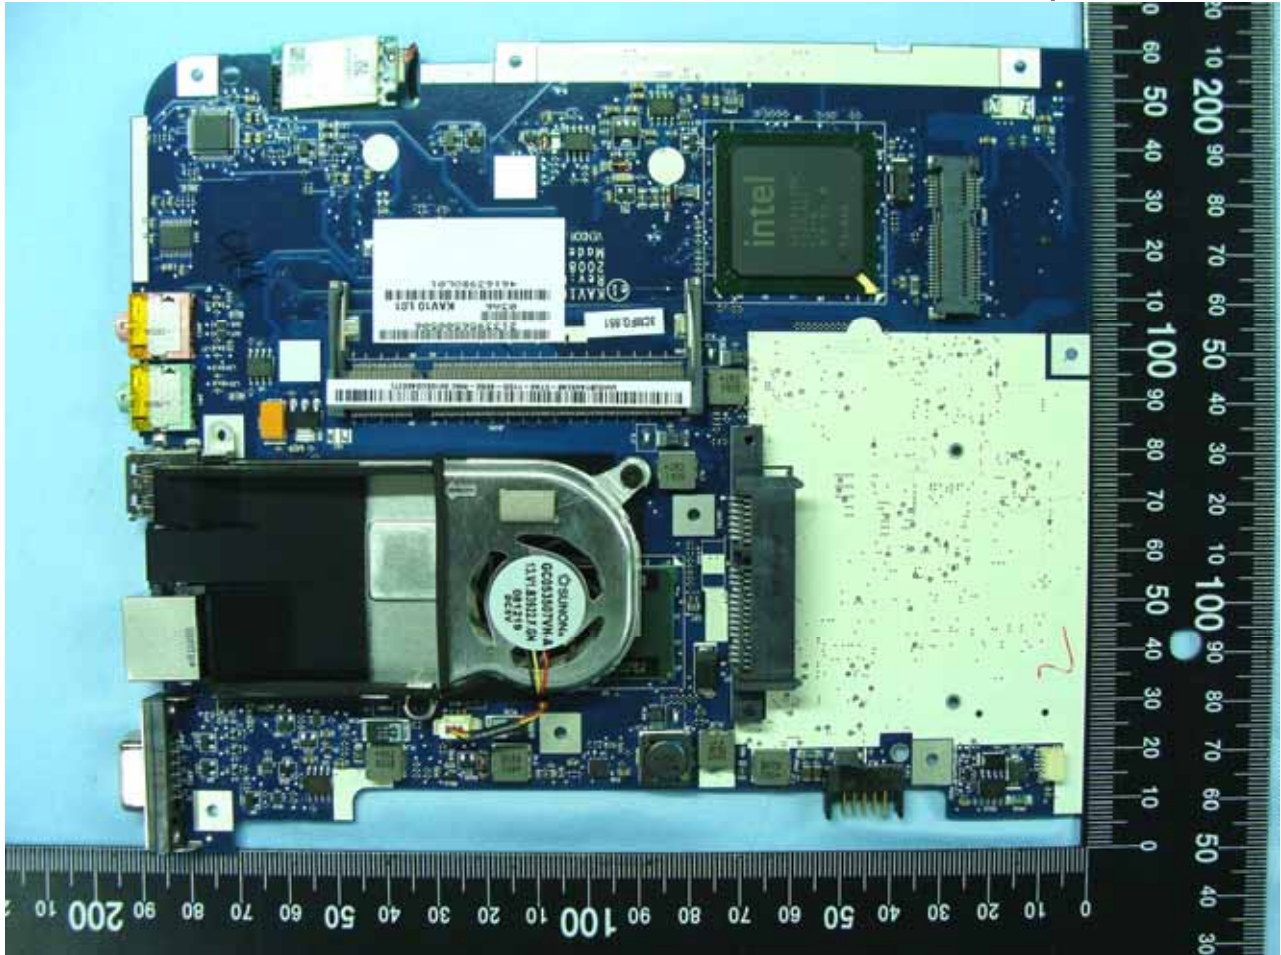

### 3. Internal Photographs of EUT

Model Name: KAV10, Aspire one, AOD150

WiFi Module

Model Name: KAV10, Aspire one, AOD150

Model Name: KAV10, Aspire one, AOD150

Model Name: KAV10, Aspire one, AOD150

Model Name: KAV10, Aspire one, AOD150

Model Name: KAV10, Aspire one, AOD150

Model Name: KAV10, Aspire one, AOD150

Model Name: KAV10, Aspire one, AOD150

BT Module

Model Name: KAV10, Aspire one, AOD150

Model Name: KAV10, Aspire one, AOD150

Model Name: KAV10, Aspire one, AOD150