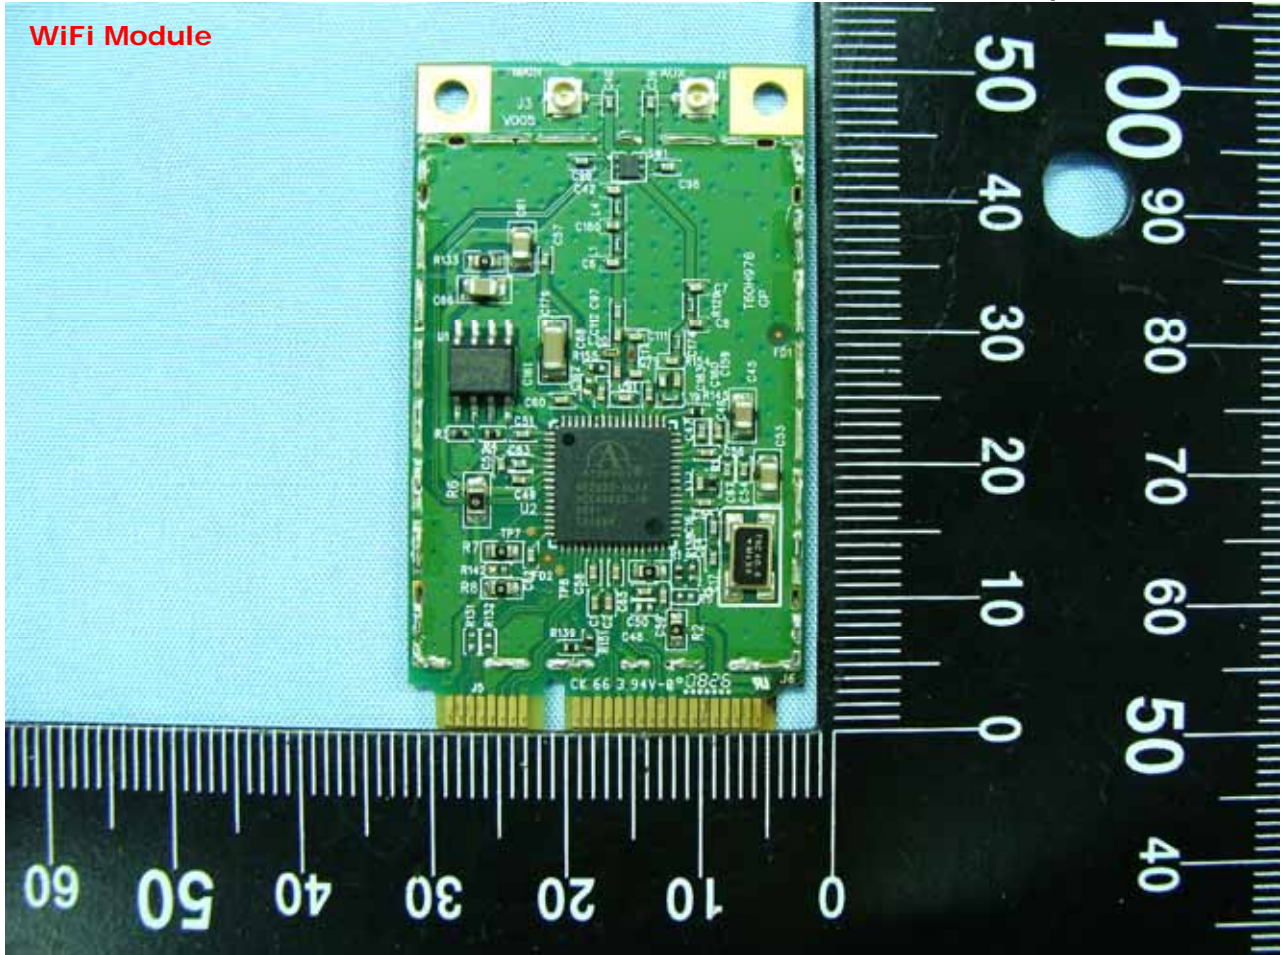

Model Name: KAV10, Aspire one, AOD150

WiFi Module