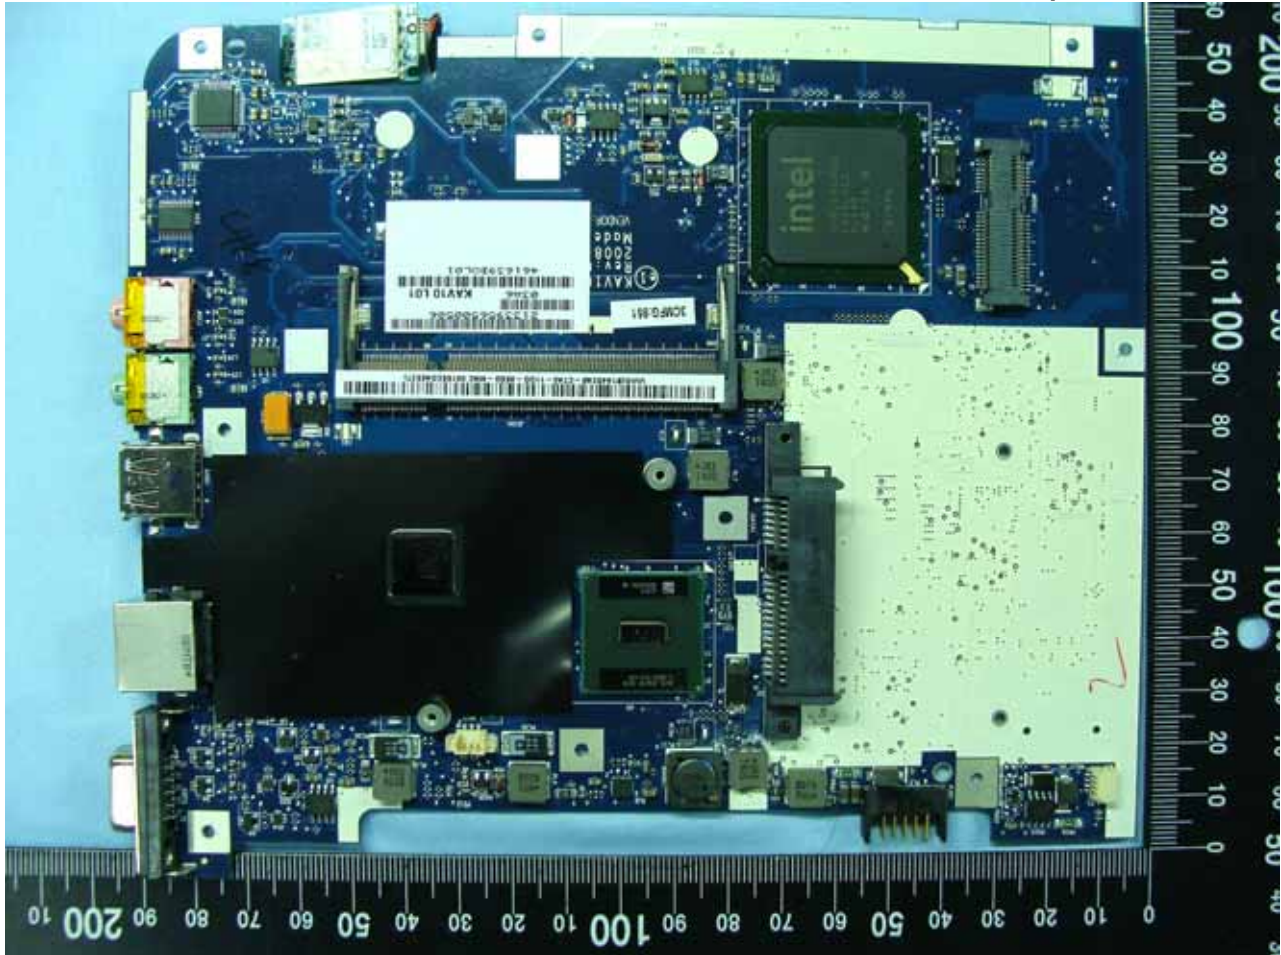

### 3. Internal Photographs of EUT

Model Name: KAV10, Aspire one, AOD150

WiFi Module

Model Name: KAV10, Aspire one, AOD150

Model Name: KAV10, Aspire one, AOD150

Model Name: KAV10, Aspire one, AOD150

Model Name: KAV10, Aspire one, AOD150

Model Name: KAV10, Aspire one, AOD150

Model Name: KAV10, Aspire one, AOD150

Model Name: KAV10, Aspire one, AOD150

BT Module

Model Name: KAV10, Aspire one, AOD150

Model Name: KAV10, Aspire one, AOD150

Model Name: KAV10, Aspire one, AOD150

Model Name: KAV10, Aspire one, AOD150

Model Name: KAV10, Aspire one, AOD150

Model Name: KAV10, Aspire one, AOD150

Model Name: KAV10, Aspire one, AOD150

WiFi Module

Model Name: KAV10, Aspire one, AOD150

Model Name: KAV10, Aspire one, AOD150