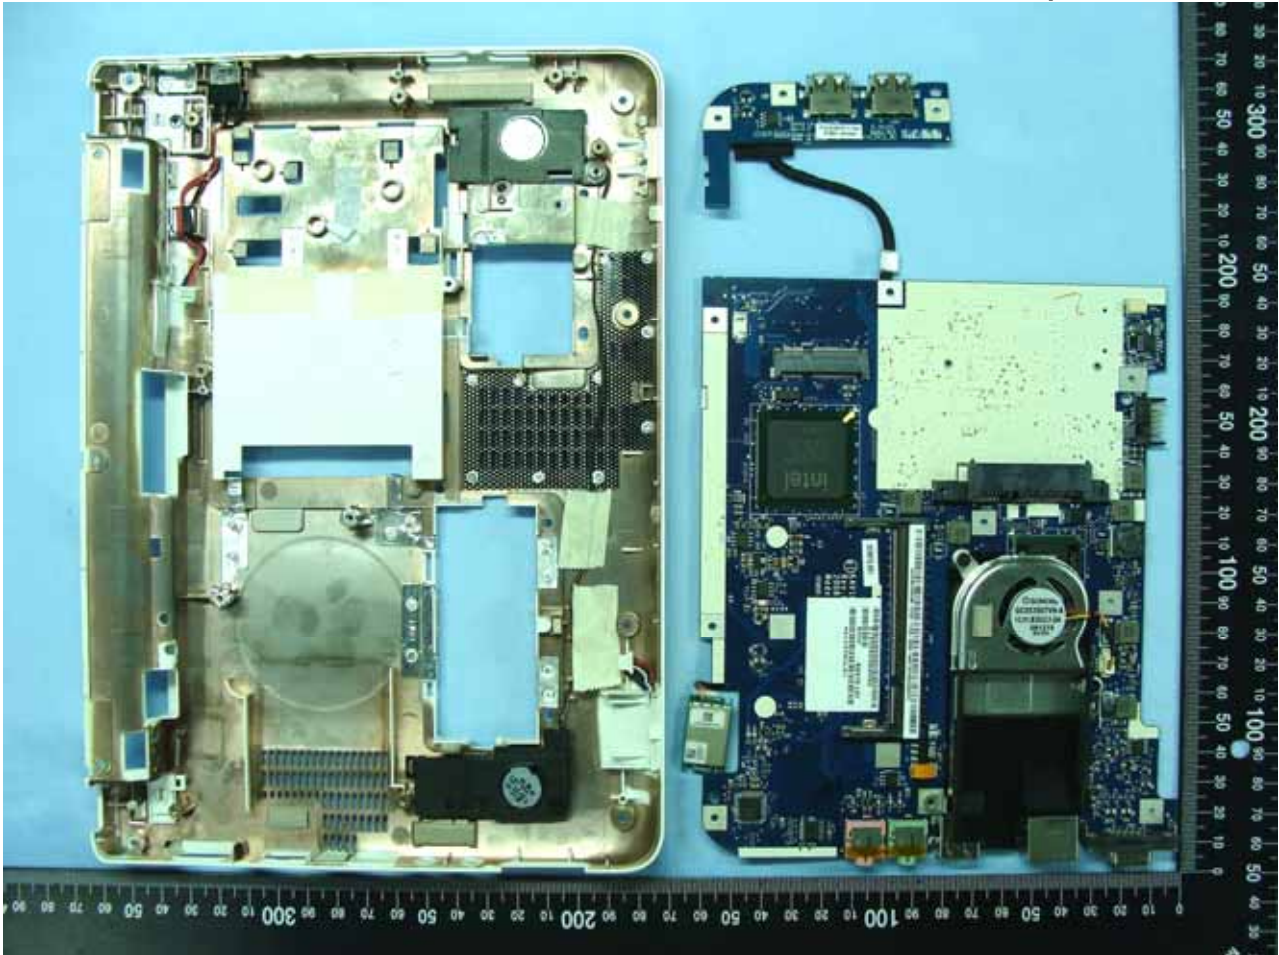

### 3. Internal Photographs of EUT

Model Name: KAV10, Aspire one, AOD150

WiFi Module

Model Name: KAV10, Aspire one, AOD150

Model Name: KAV10, Aspire one, AOD150

Model Name: KAV10, Aspire one, AOD150

Model Name: KAV10, Aspire one, AOD150

Model Name: KAV10, Aspire one, AOD150

Model Name: KAV10, Aspire one, AOD150

Model Name: KAV10, Aspire one, AOD150

BT Module

Model Name: KAV10, Aspire one, AOD150

Model Name: KAV10, Aspire one, AOD150

Model Name: KAV10, Aspire one, AOD150

Model Name: KAV10, Aspire one, AOD150

Model Name: KAV10, Aspire one, AOD150

Model Name: KAV10, Aspire one, AOD150

Model Name: KAV10, Aspire one, AOD150

WiFi Module

Model Name: KAV10, Aspire one, AOD150

Model Name: KAV10, Aspire one, AOD150