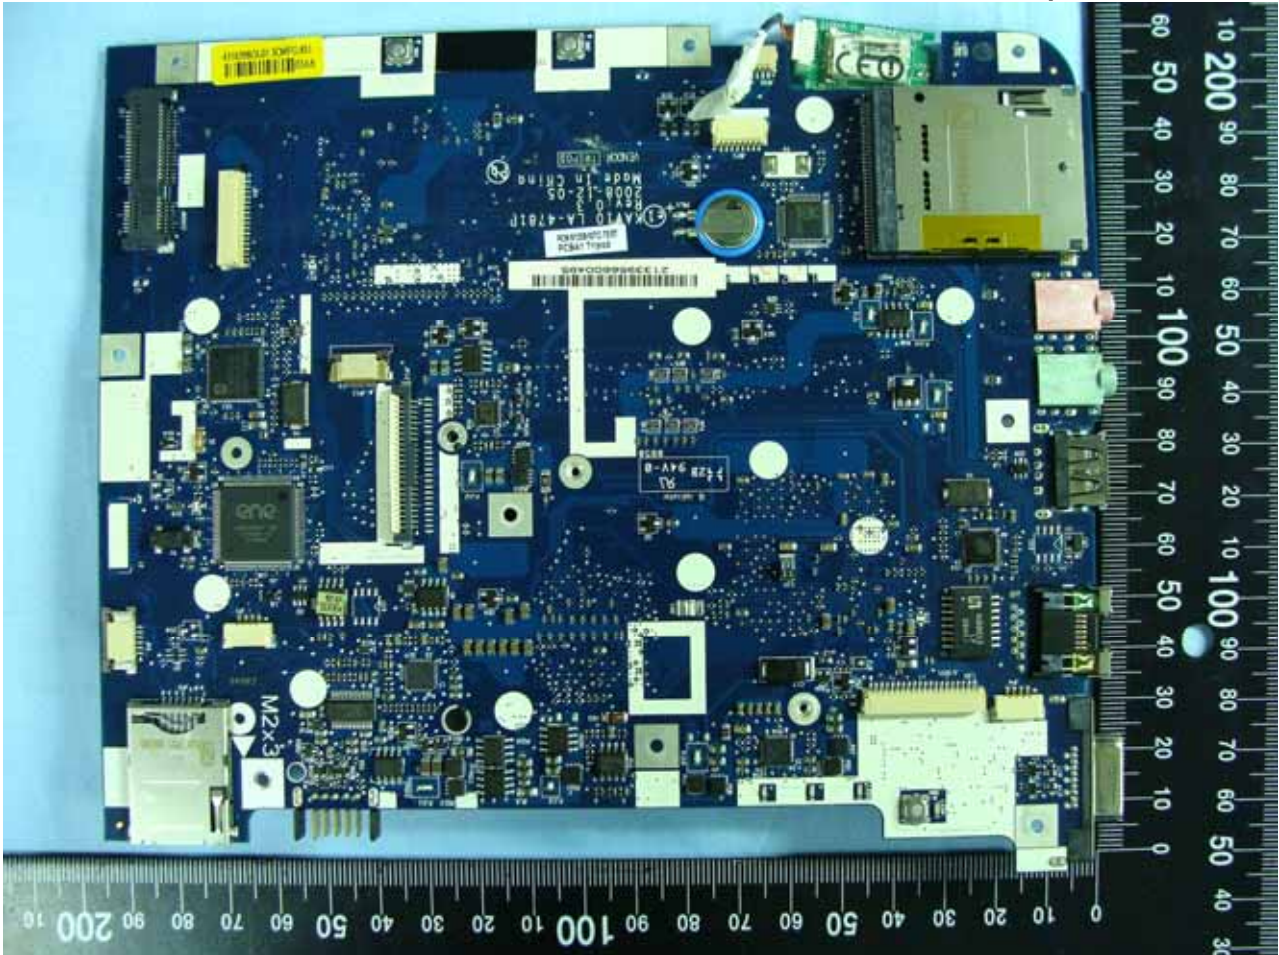

### 3. Internal Photographs of EUT

Model Name: KAV10, Aspire one, AOD150

WiFi Module

Model Name: KAV10, Aspire one, AOD150

Model Name: KAV10, Aspire one, AOD150

Model Name: KAV10, Aspire one, AOD150

Model Name: KAV10, Aspire one, AOD150

Model Name: KAV10, Aspire one, AOD150

Model Name: KAV10, Aspire one, AOD150

Model Name: KAV10, Aspire one, AOD150

BT Module

Model Name: KAV10, Aspire one, AOD150

Model Name: KAV10, Aspire one, AOD150

Model Name: KAV10, Aspire one, AOD150

Model Name: KAV10, Aspire one, AOD150

Model Name: KAV10, Aspire one, AOD150

Model Name: KAV10, Aspire one, AOD150

Model Name: KAV10, Aspire one, AOD150

WiFi Module

Model Name: KAV10, Aspire one, AOD150

Model Name: KAV10, Aspire one, AOD150