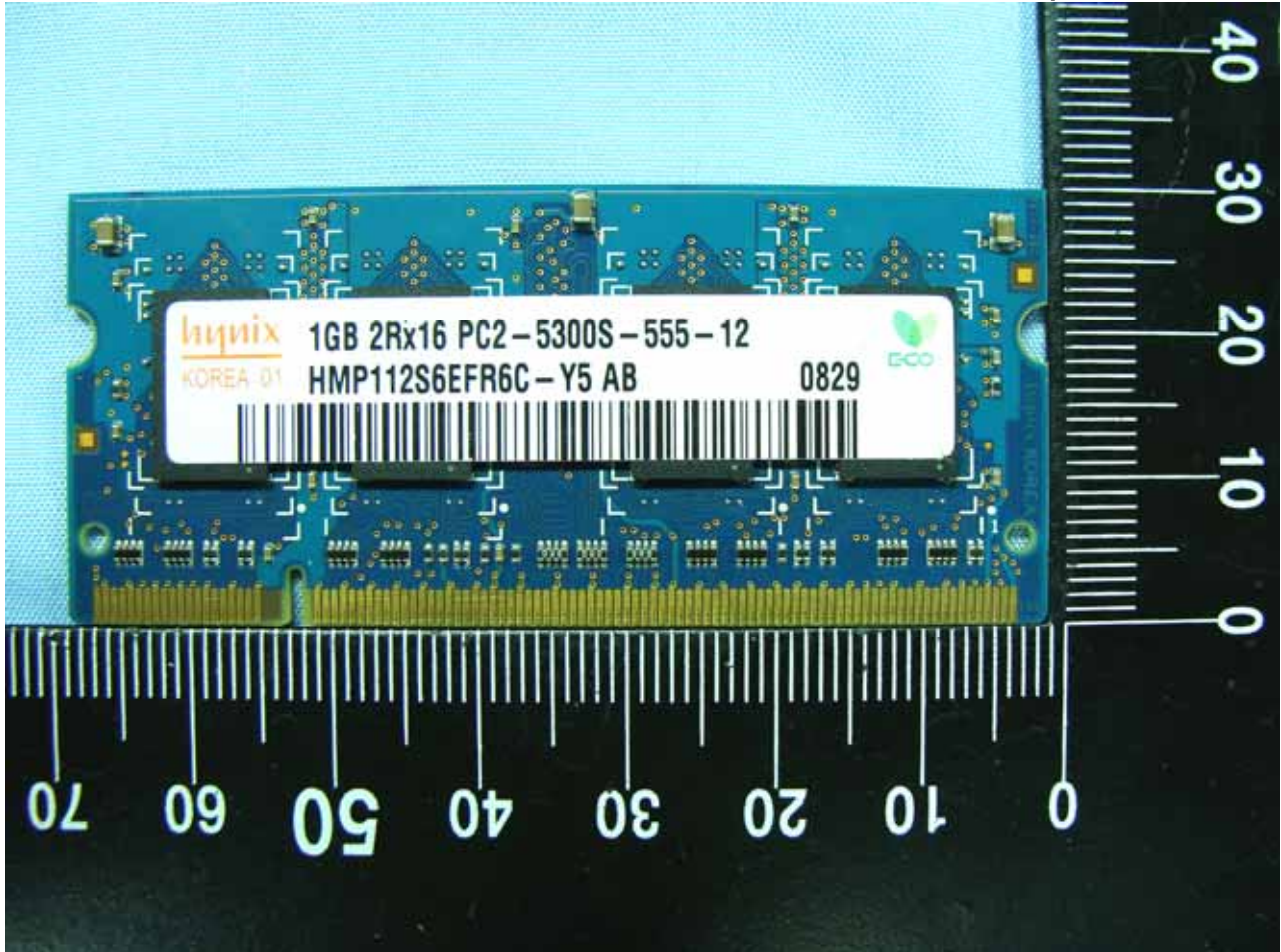

### 3. Internal Photographs of EUT

Model Name: KAV10, Aspire one, AOD150

WiFi Module

Model Name: KAV10, Aspire one, AOD150

Model Name: KAV10, Aspire one, AOD150

Model Name: KAV10, Aspire one, AOD150

Model Name: KAV10, Aspire one, AOD150

Model Name: KAV10, Aspire one, AOD150

Model Name: KAV10, Aspire one, AOD150

Model Name: KAV10, Aspire one, AOD150

BT Module

Model Name: KAV10, Aspire one, AOD150

Model Name: KAV10, Aspire one, AOD150

Model Name: KAV10, Aspire one, AOD150