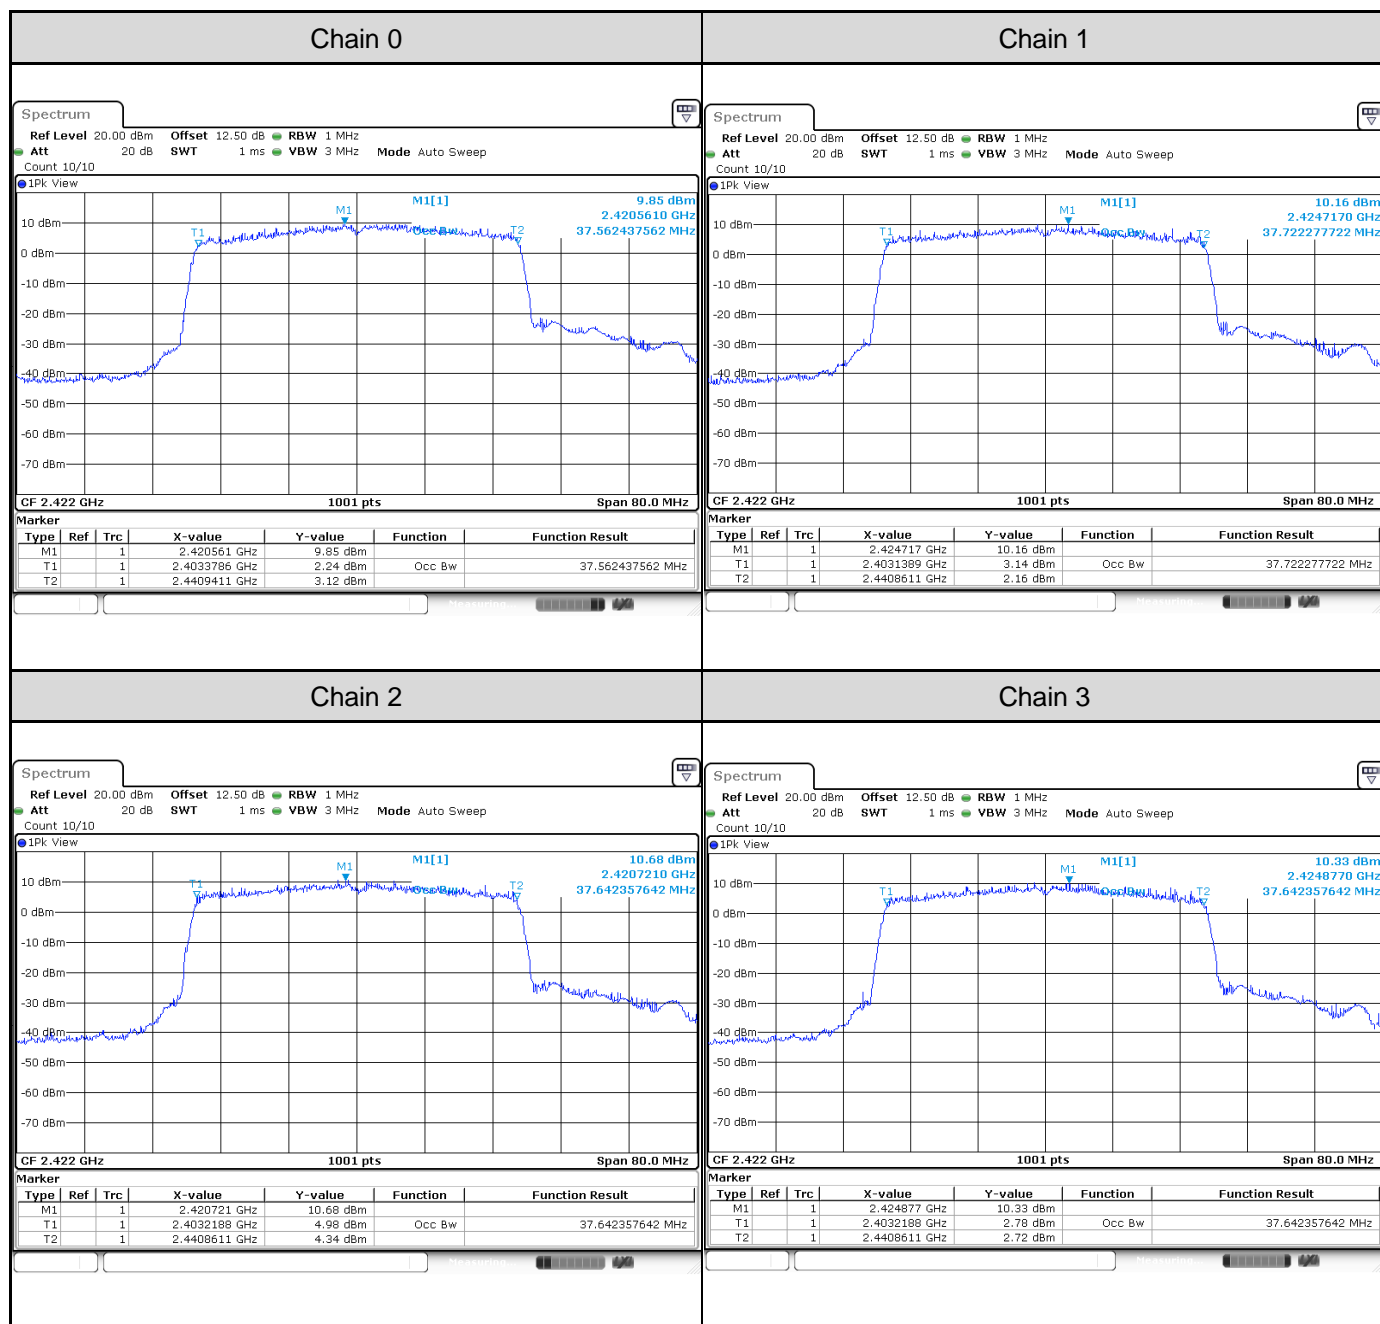

802.11ax HE40: 4TX

Channel	Frequency (MHz)	99% Bandwidth (MHz)			
		Chain 0	Chain 1	Chain 2	Chain 3
3	2422	37.56	37.72	37.64	37.64
6	2437	37.48	37.64	37.64	37.64
9	2452	37.56	37.64	37.56	37.56

Channel 3