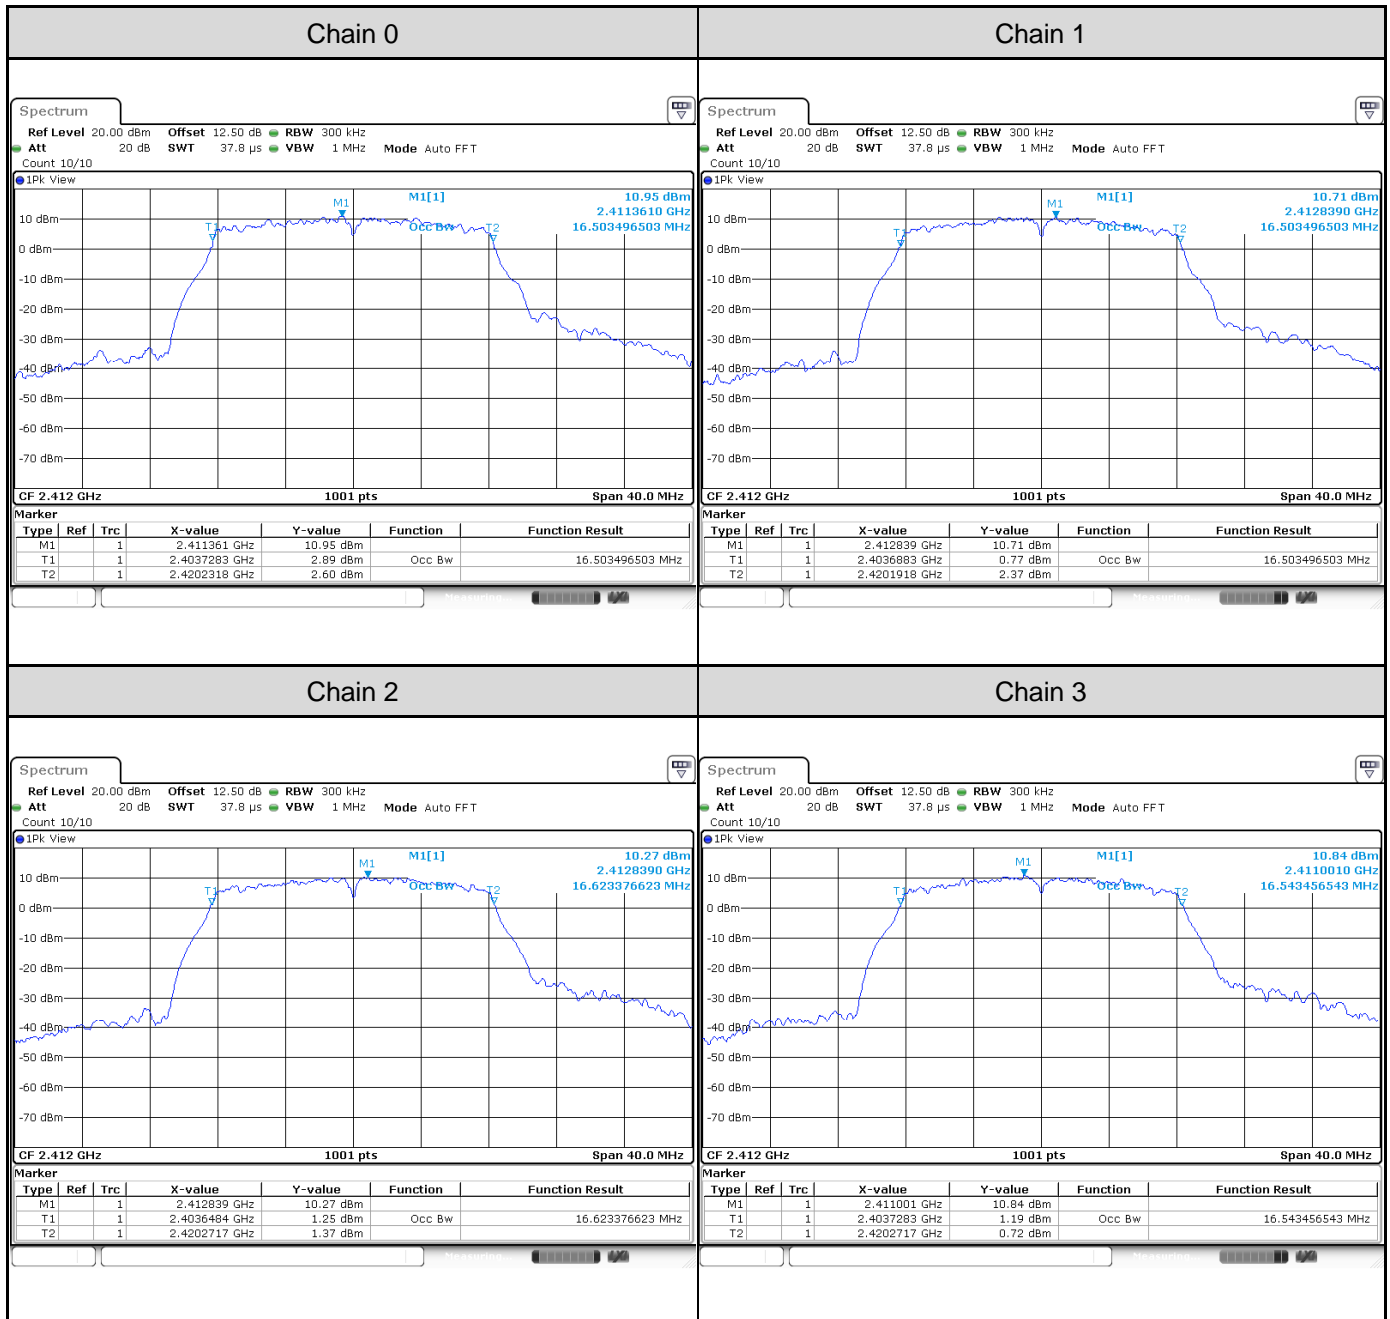

802.11g: 4TX

Channel	Frequency (MHz)	99% Bandwidth (MHz)			
		Chain 0	Chain 1	Chain 2	Chain 3
1	2412	16.50	16.50	16.62	16.54
6	2437	16.62	16.70	16.54	16.78
11	2462	16.42	16.42	16.42	16.50

Channel 1