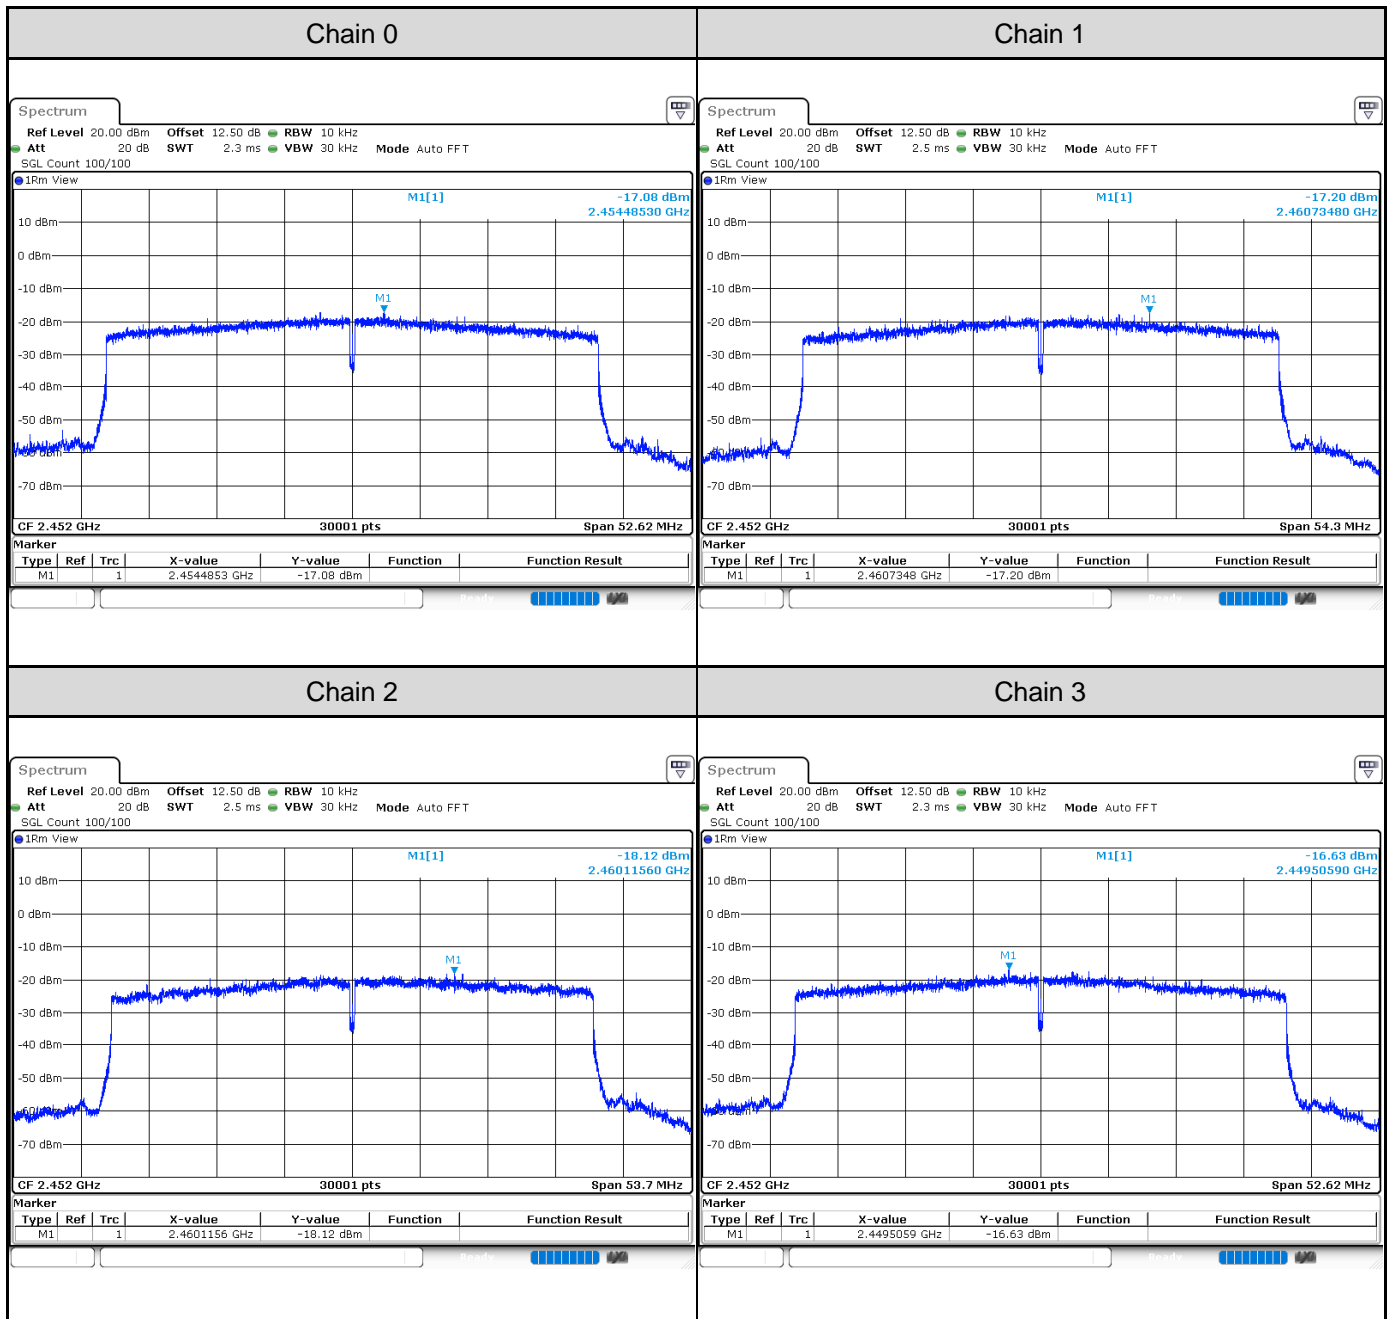

Channel 1

Channel 6

Channel 11

802.11ax HE40: 4TX

Channel	Frequency (MHz)	Power Density (dBm)				Total PSD (dBm)	Limit (dBm)	Result
		Chain 0	Chain 1	Chain 2	Chain 3			
3	2422	-18.83	-17.94	-18.63	-19.06	-11.83	3.54	Pass
6	2437	-12.24	-13.36	-13.47	-13.33	-6.31	3.54	Pass
9	2452	-17.08	-17.20	-18.12	-16.63	-10.46	3.54	Pass

Channel 3

Channel 6

Channel 9

Test Result of Conducted Spurious Emissions
802.11b: 4TX
Channel 1

Channel 6

Channel 11

802.11g: 4TX
Channel 1

Channel 6