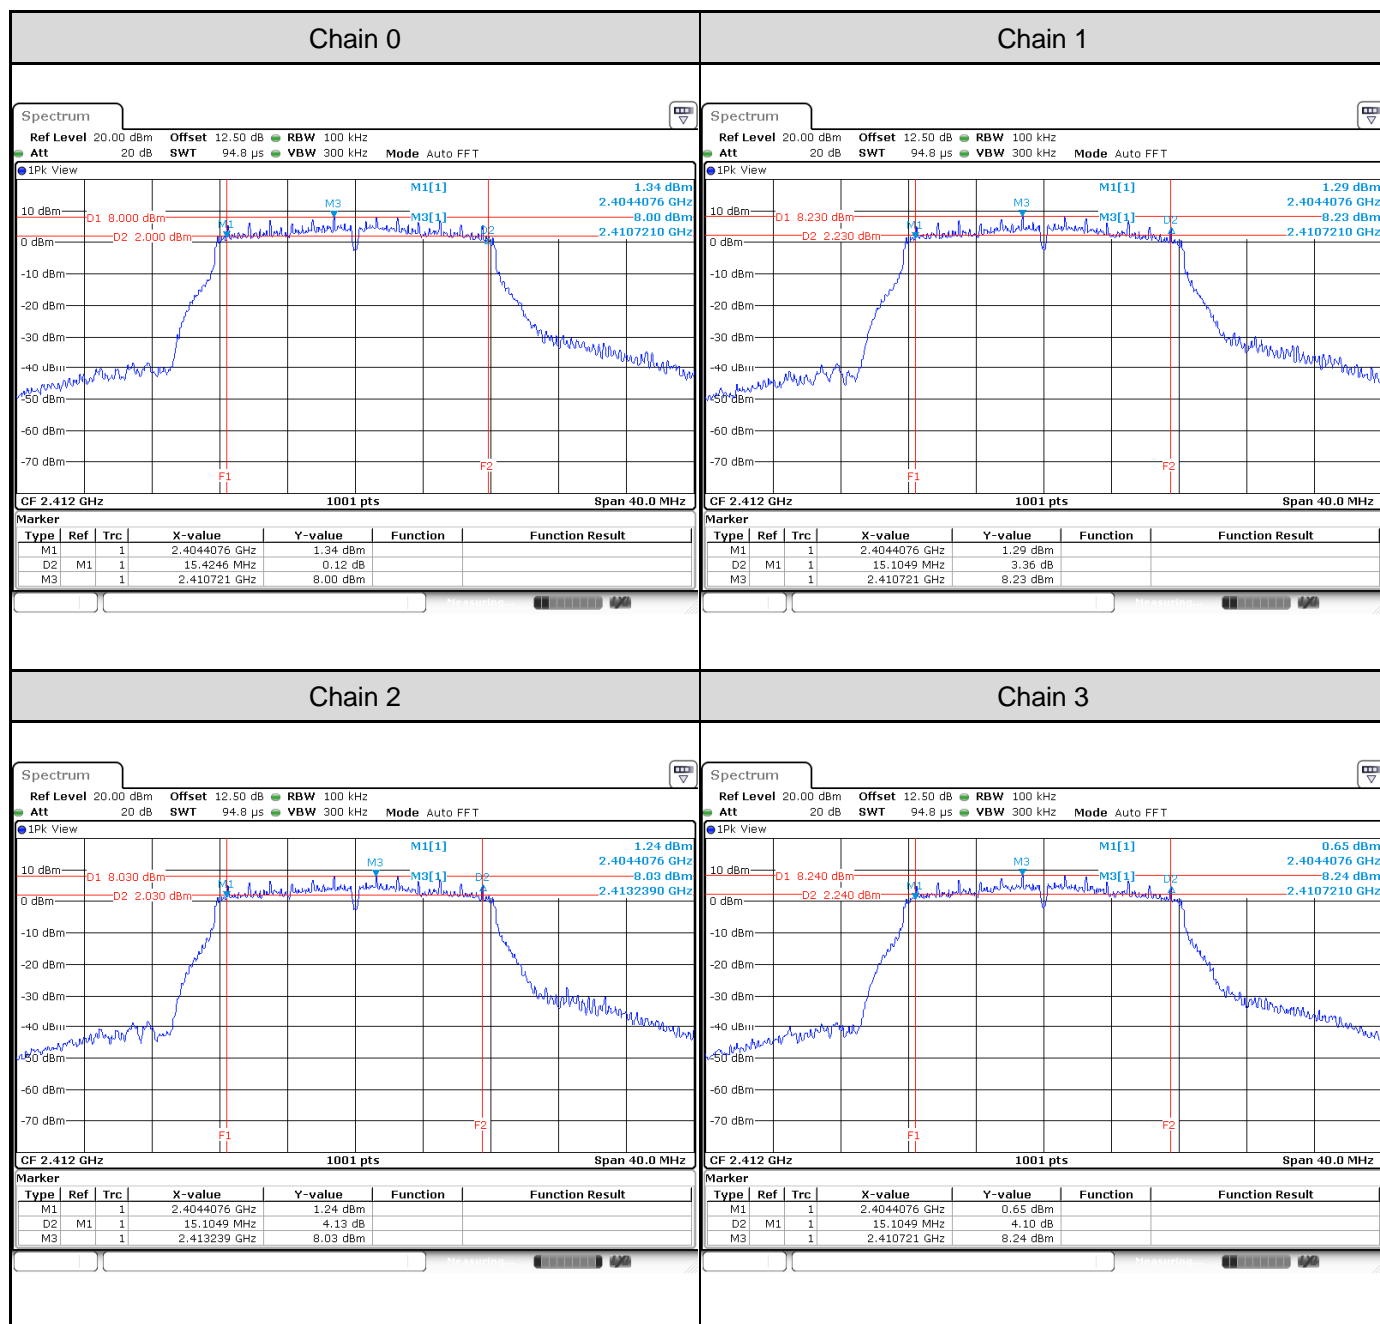

Appendix A: Test Results of Conducted Test
Test Result of 6 dB Bandwidth
802.11b: 4TX

Channel	Frequency (MHz)	6 dB Bandwidth (MHz)				Limit (MHz)	Result
		Chain 0	Chain 1	Chain 2	Chain 3		
1	2412	7.07	7.07	7.07	7.07	> 0.5	Pass
6	2437	7.07	7.07	7.07	7.07	> 0.5	Pass
11	2462	7.07	7.07	7.07	7.07	> 0.5	Pass

Channel 1

Channel 6

Channel 11

802.11g: 4TX

Channel	Frequency (MHz)	6 dB Bandwidth (MHz)				Limit (MHz)	Result
		Chain 0	Chain 1	Chain 2	Chain 3		
1	2412	15.42	15.10	15.10	15.10	> 0.5	Pass
6	2437	15.10	15.10	15.10	15.10	> 0.5	Pass
11	2462	15.10	15.30	15.10	15.30	> 0.5	Pass

Channel 1

Channel 6

Channel 11

802.11ax HE20: 4TX

Channel	Frequency (MHz)	6 dB Bandwidth (MHz)				Limit (MHz)	Result
		Chain 0	Chain 1	Chain 2	Chain 3		
1	2412	15.82	16.74	18.02	15.30	> 0.5	Pass
6	2437	17.02	16.02	15.14	15.30	> 0.5	Pass
11	2462	16.90	15.42	15.10	17.50	> 0.5	Pass

Channel 3

Channel 6

Channel 9

Test Result of 99% Occupied Bandwidth
802.11b: 4TX

Channel	Frequency (MHz)	99% Bandwidth (MHz)			
		Chain 0	Chain 1	Chain 2	Chain 3
1	2412	12.35	12.35	12.39	12.22
6	2437	12.39	12.35	12.43	12.27
11	2462	12.35	12.35	12.43	12.27