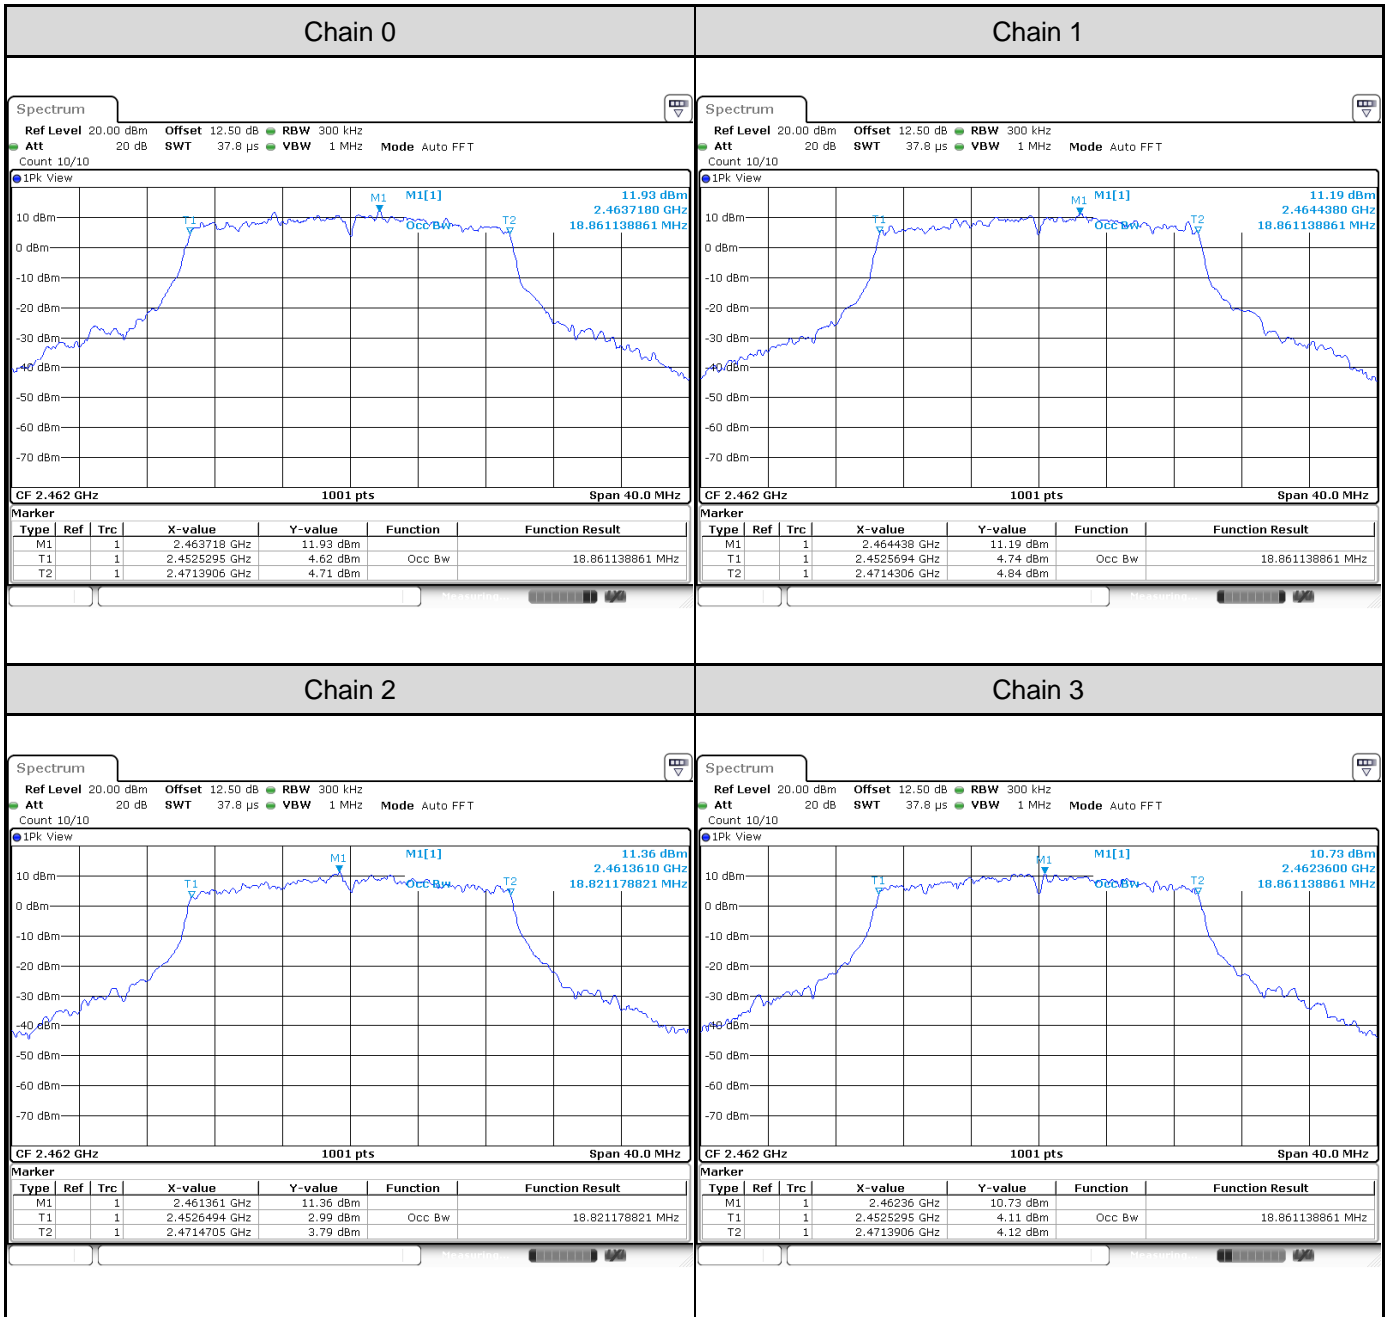

Channel 3

Channel 6

Channel 9

Test Result of 99% Occupied Bandwidth
802.11b: 4TX

Channel	Frequency (MHz)	99% Bandwidth (MHz)			
		Chain 0	Chain 1	Chain 2	Chain 3
1	2412	12.35	12.35	12.39	12.22
6	2437	12.39	12.35	12.43	12.27
11	2462	12.35	12.35	12.43	12.27

Channel 1

Channel 6

Channel 11

802.11ax HE20: 4TX

Channel	Frequency (MHz)	99% Bandwidth (MHz)			
		Chain 0	Chain 1	Chain 2	Chain 3
1	2412	18.74	18.78	18.78	18.78
6	2437	18.90	18.90	18.94	18.94
11	2462	18.86	18.86	18.82	18.86

Channel 1

Channel 6

Channel 11

802.11ax HE40: 4TX

Channel	Frequency (MHz)	99% Bandwidth (MHz)			
		Chain 0	Chain 1	Chain 2	Chain 3
3	2422	37.56	37.72	37.64	37.64
6	2437	37.48	37.64	37.64	37.64
9	2452	37.56	37.64	37.56	37.56