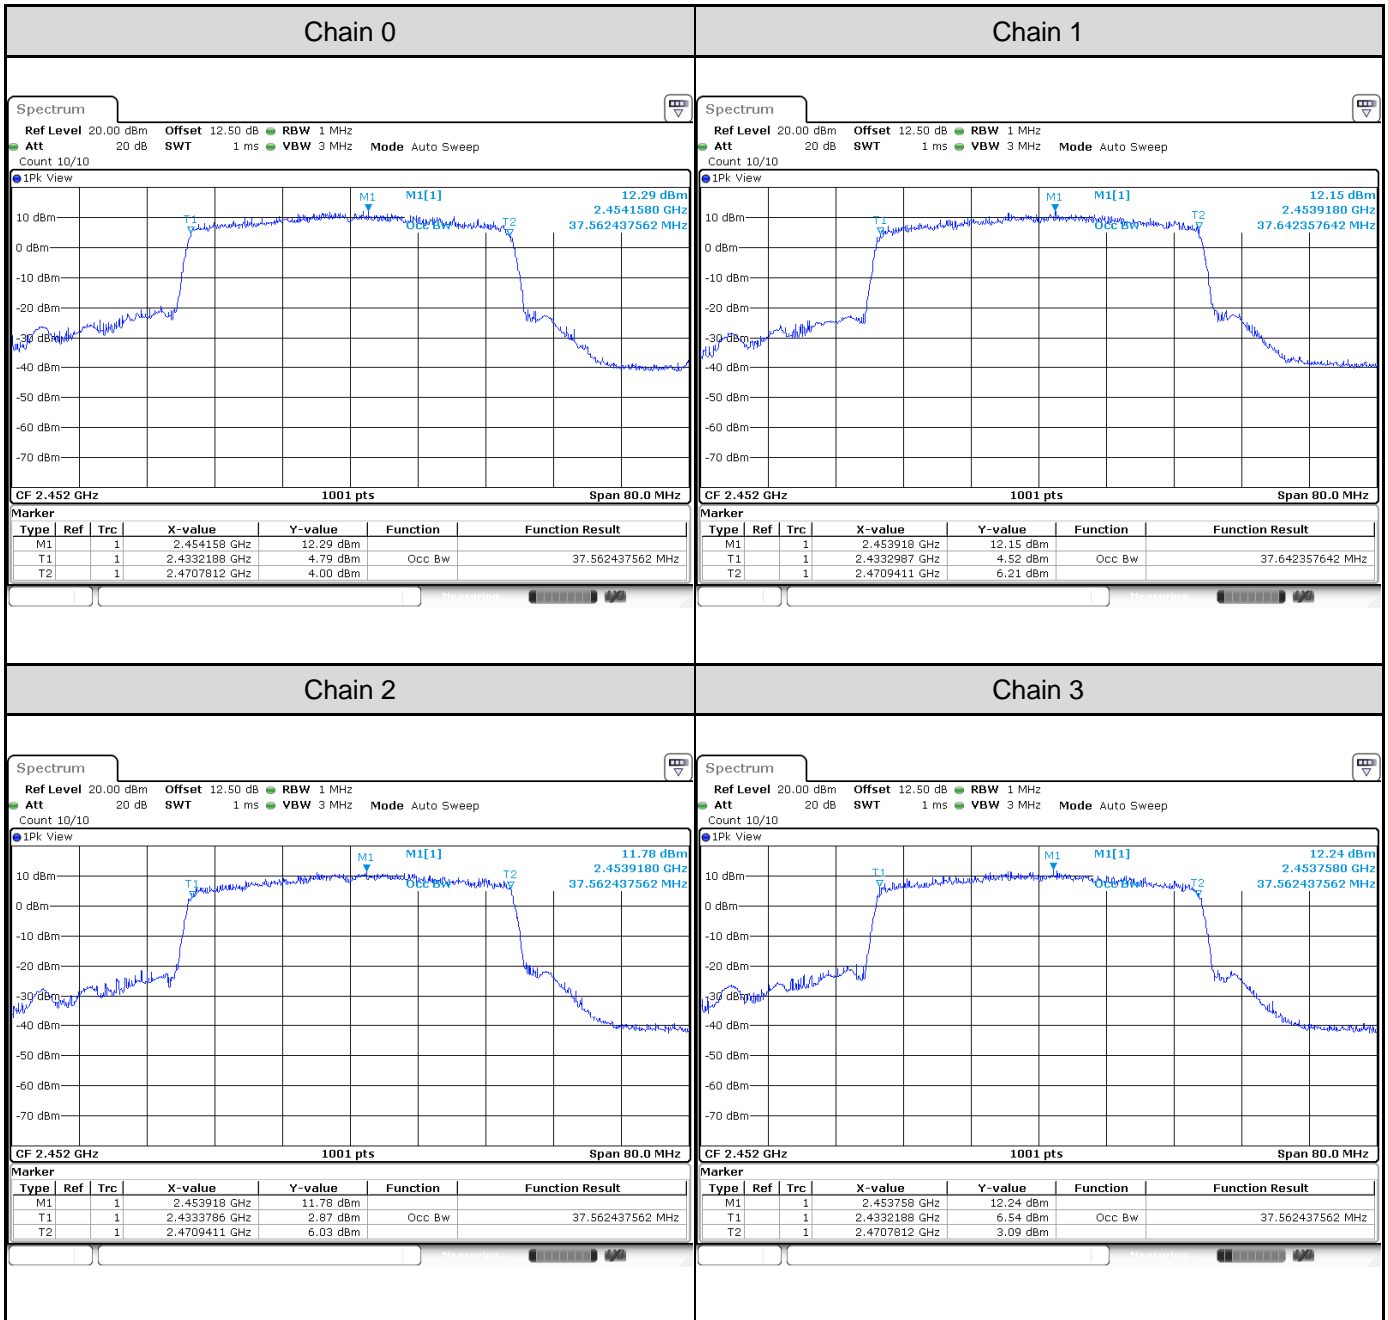

Channel 1

Channel 6

Channel 11

802.11ax HE40: 4TX

Channel	Frequency (MHz)	99% Bandwidth (MHz)			
		Chain 0	Chain 1	Chain 2	Chain 3
3	2422	37.56	37.72	37.64	37.64
6	2437	37.48	37.64	37.64	37.64
9	2452	37.56	37.64	37.56	37.56

Channel 3

Channel 6

Channel 9

Test Result of Power Spectral Density
802.11b: 4TX

Channel	Frequency (MHz)	Power Density (dBm)				Total PSD (dBm)	Limit (dBm)	Result
		Chain 0	Chain 1	Chain 2	Chain 3			
1	2412	-7.79	-8.13	-7.91	-8.02	-1.94	3.54	Pass
6	2437	-6.06	-6.02	-7.05	-6.51	-0.37	3.54	Pass
11	2462	-7.32	-6.96	-7.58	-7.20	-1.24	3.54	Pass