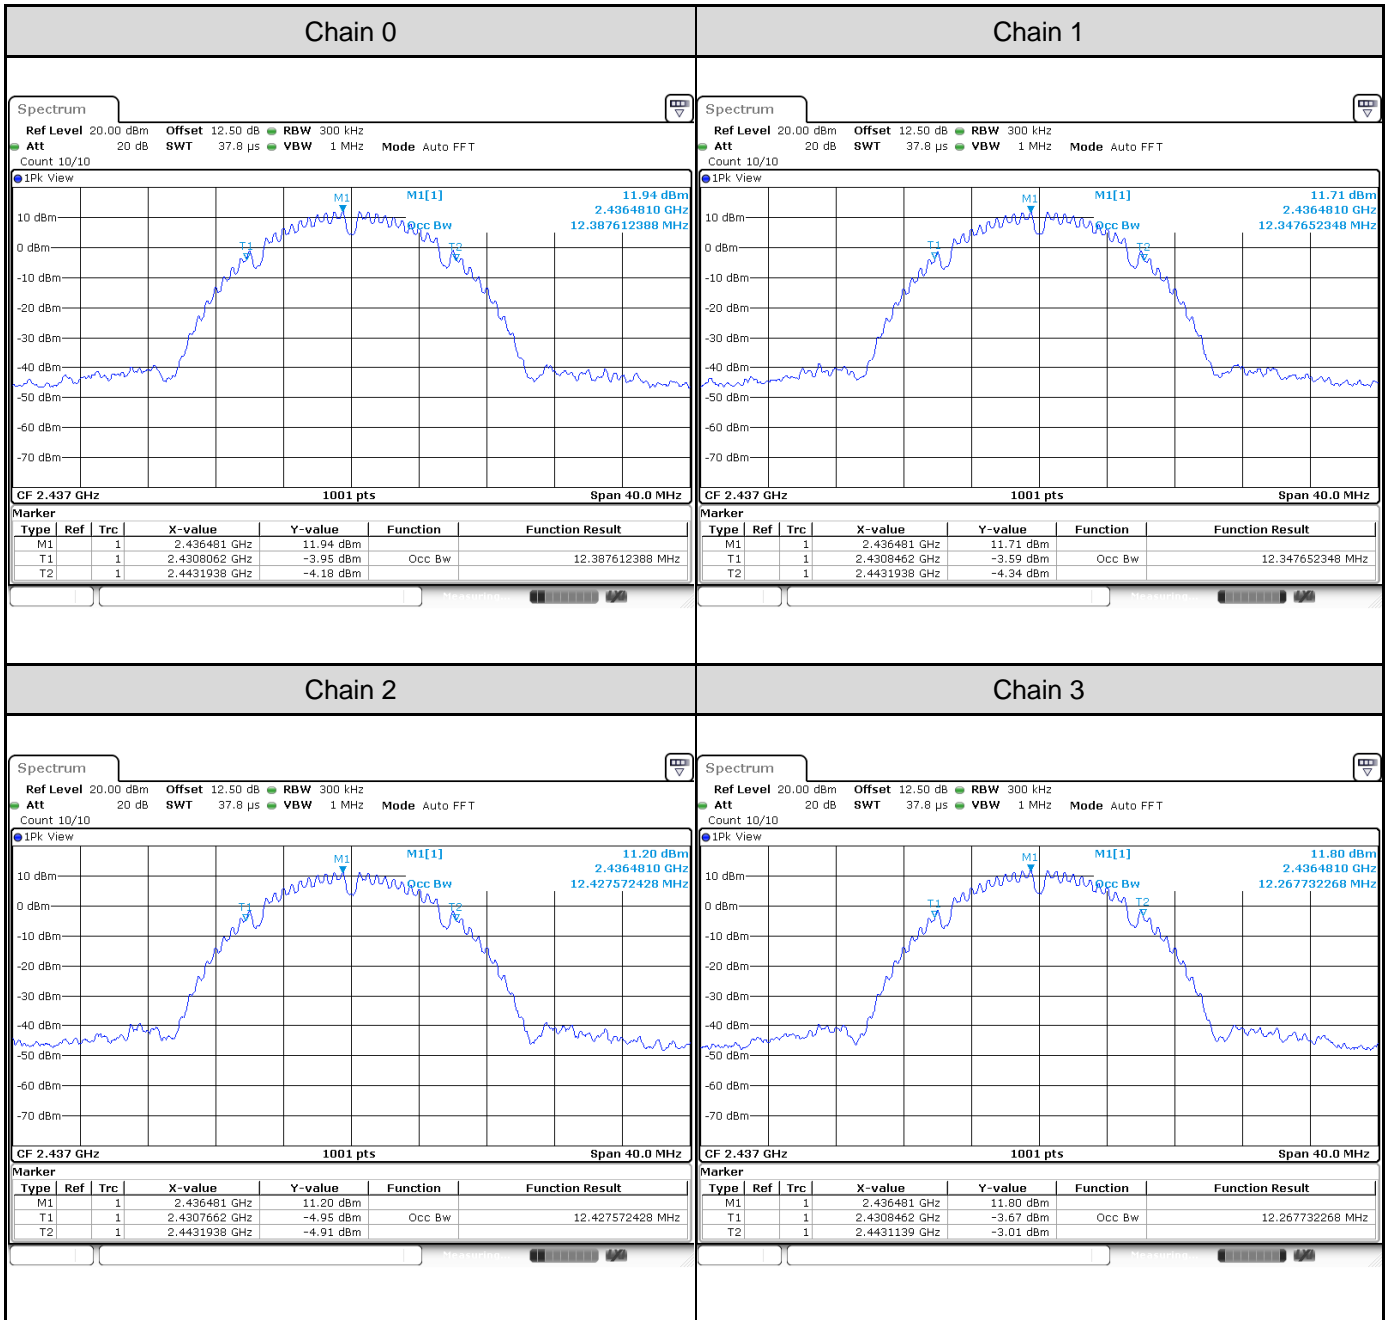

Channel 3

Channel 6

Channel 9

Test Result of 99% Occupied Bandwidth
802.11b: 4TX

Channel	Frequency (MHz)	99% Bandwidth (MHz)			
		Chain 0	Chain 1	Chain 2	Chain 3
1	2412	12.35	12.35	12.39	12.22
6	2437	12.39	12.35	12.43	12.27
11	2462	12.35	12.35	12.43	12.27

Channel 1

Channel 6

Channel 11

802.11g: 4TX

Channel	Frequency (MHz)	99% Bandwidth (MHz)			
		Chain 0	Chain 1	Chain 2	Chain 3
1	2412	16.50	16.50	16.62	16.54
6	2437	16.62	16.70	16.54	16.78
11	2462	16.42	16.42	16.42	16.50