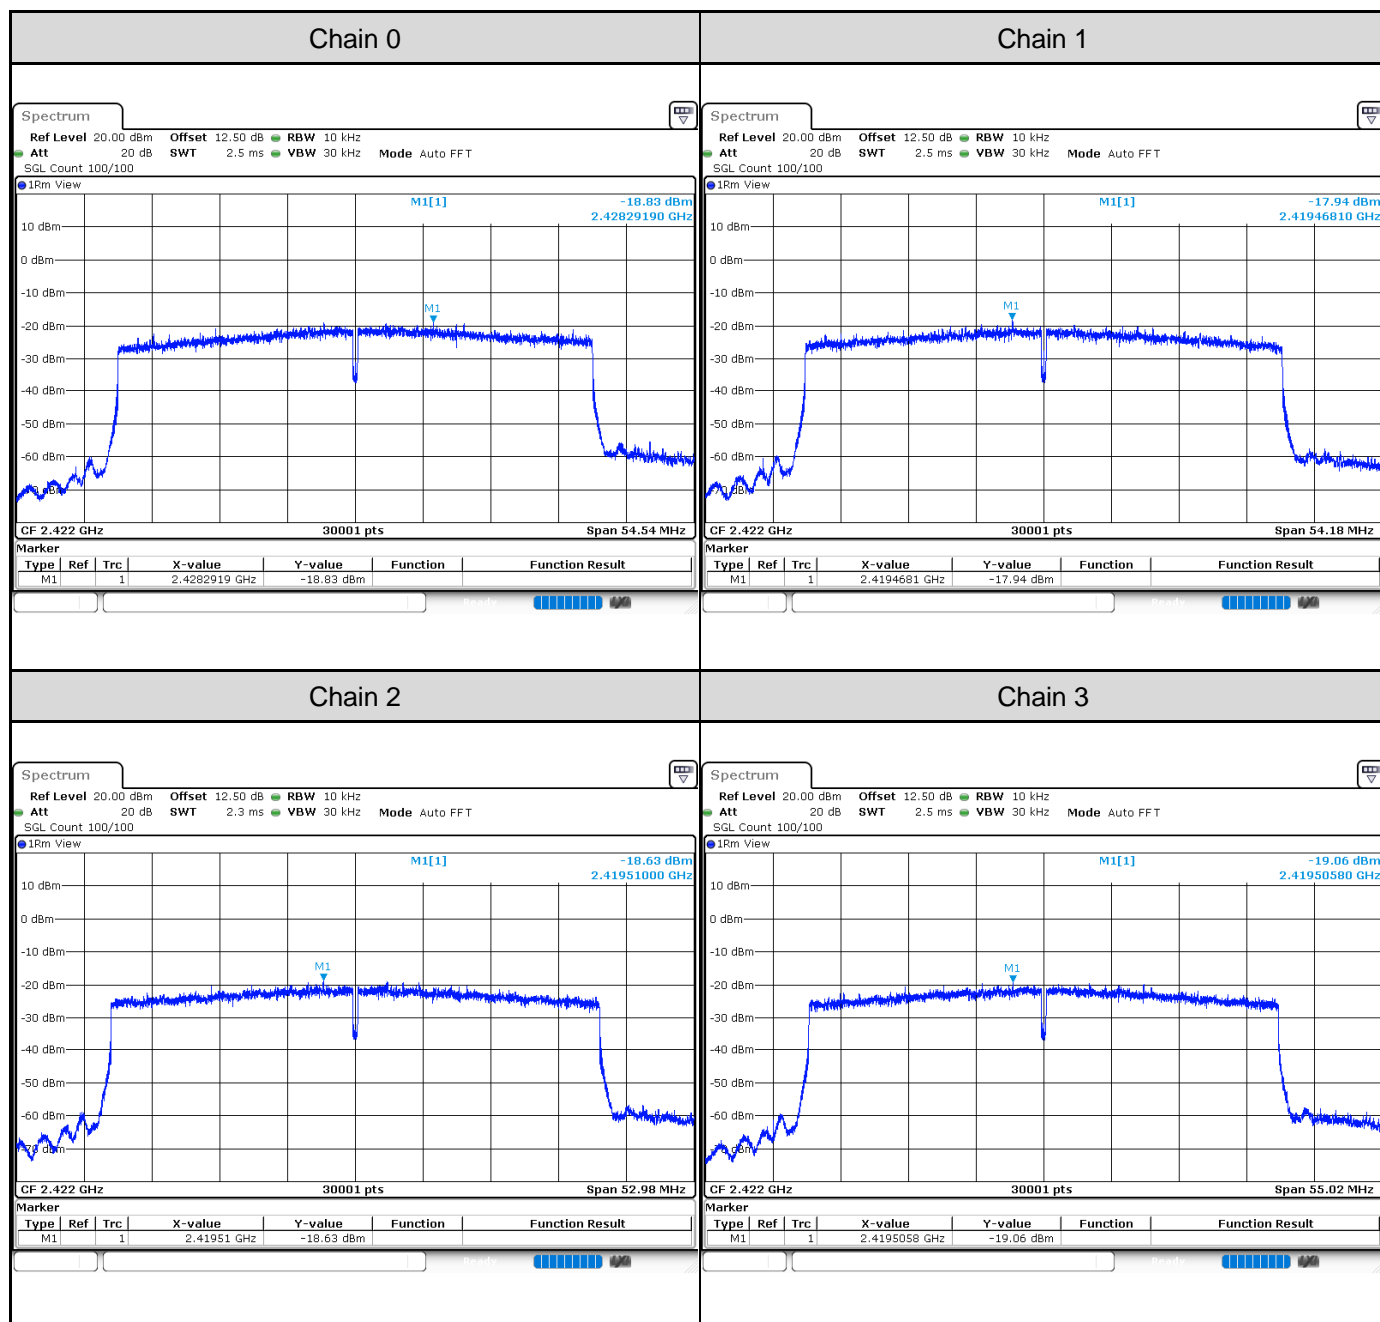

802.11ax HE40: 4TX

Channel	Frequency (MHz)	Power Density (dBm)				Total PSD (dBm)	Limit (dBm)	Result
		Chain 0	Chain 1	Chain 2	Chain 3			
3	2422	-18.83	-17.94	-18.63	-19.06	-11.83	3.54	Pass
6	2437	-12.24	-13.36	-13.47	-13.33	-6.31	3.54	Pass
9	2452	-17.08	-17.20	-18.12	-16.63	-10.46	3.54	Pass

Channel 3