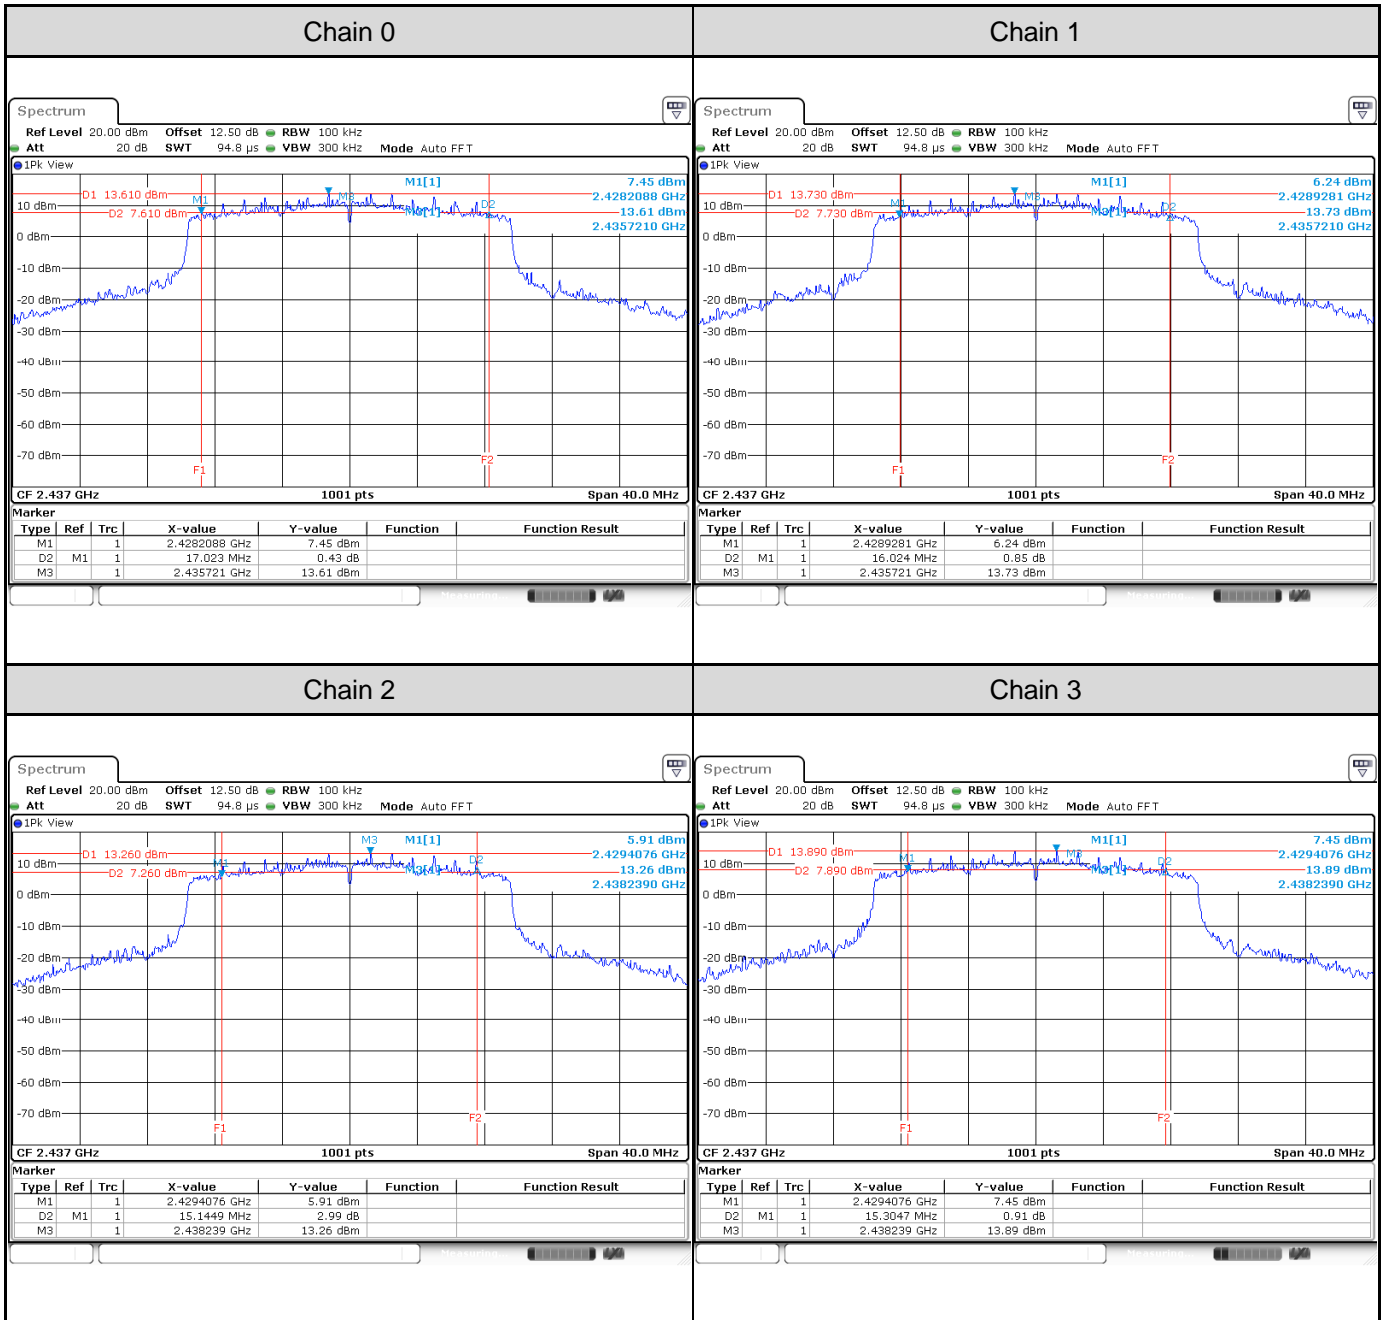

Channel 1

Channel 6

Channel 11

802.11g: 4TX

Channel	Frequency (MHz)	6 dB Bandwidth (MHz)				Limit (MHz)	Result
		Chain 0	Chain 1	Chain 2	Chain 3		
1	2412	15.42	15.10	15.10	15.10	> 0.5	Pass
6	2437	15.10	15.10	15.10	15.10	> 0.5	Pass
11	2462	15.10	15.30	15.10	15.30	> 0.5	Pass

Channel 1

Channel 6

Channel 11

802.11ax HE20: 4TX

Channel	Frequency (MHz)	6 dB Bandwidth (MHz)				Limit (MHz)	Result
		Chain 0	Chain 1	Chain 2	Chain 3		
1	2412	15.82	16.74	18.02	15.30	> 0.5	Pass
6	2437	17.02	16.02	15.14	15.30	> 0.5	Pass
11	2462	16.90	15.42	15.10	17.50	> 0.5	Pass

Channel 1

Channel 6

Channel 11

802.11ax HE40: 4TX

Channel	Frequency (MHz)	6 dB Bandwidth (MHz)				Limit (MHz)	Result
		Chain 0	Chain 1	Chain 2	Chain 3		
3	2422	36.36	36.12	35.32	36.68	> 0.5	Pass
6	2437	35.56	35.24	35.72	35.56	> 0.5	Pass
9	2452	35.08	36.20	35.80	35.08	> 0.5	Pass

Channel 3

Channel 6

Channel 9

Test Result of 99% Occupied Bandwidth
802.11b: 4TX

Channel	Frequency (MHz)	99% Bandwidth (MHz)			
		Chain 0	Chain 1	Chain 2	Chain 3
1	2412	12.35	12.35	12.39	12.22
6	2437	12.39	12.35	12.43	12.27
11	2462	12.35	12.35	12.43	12.27