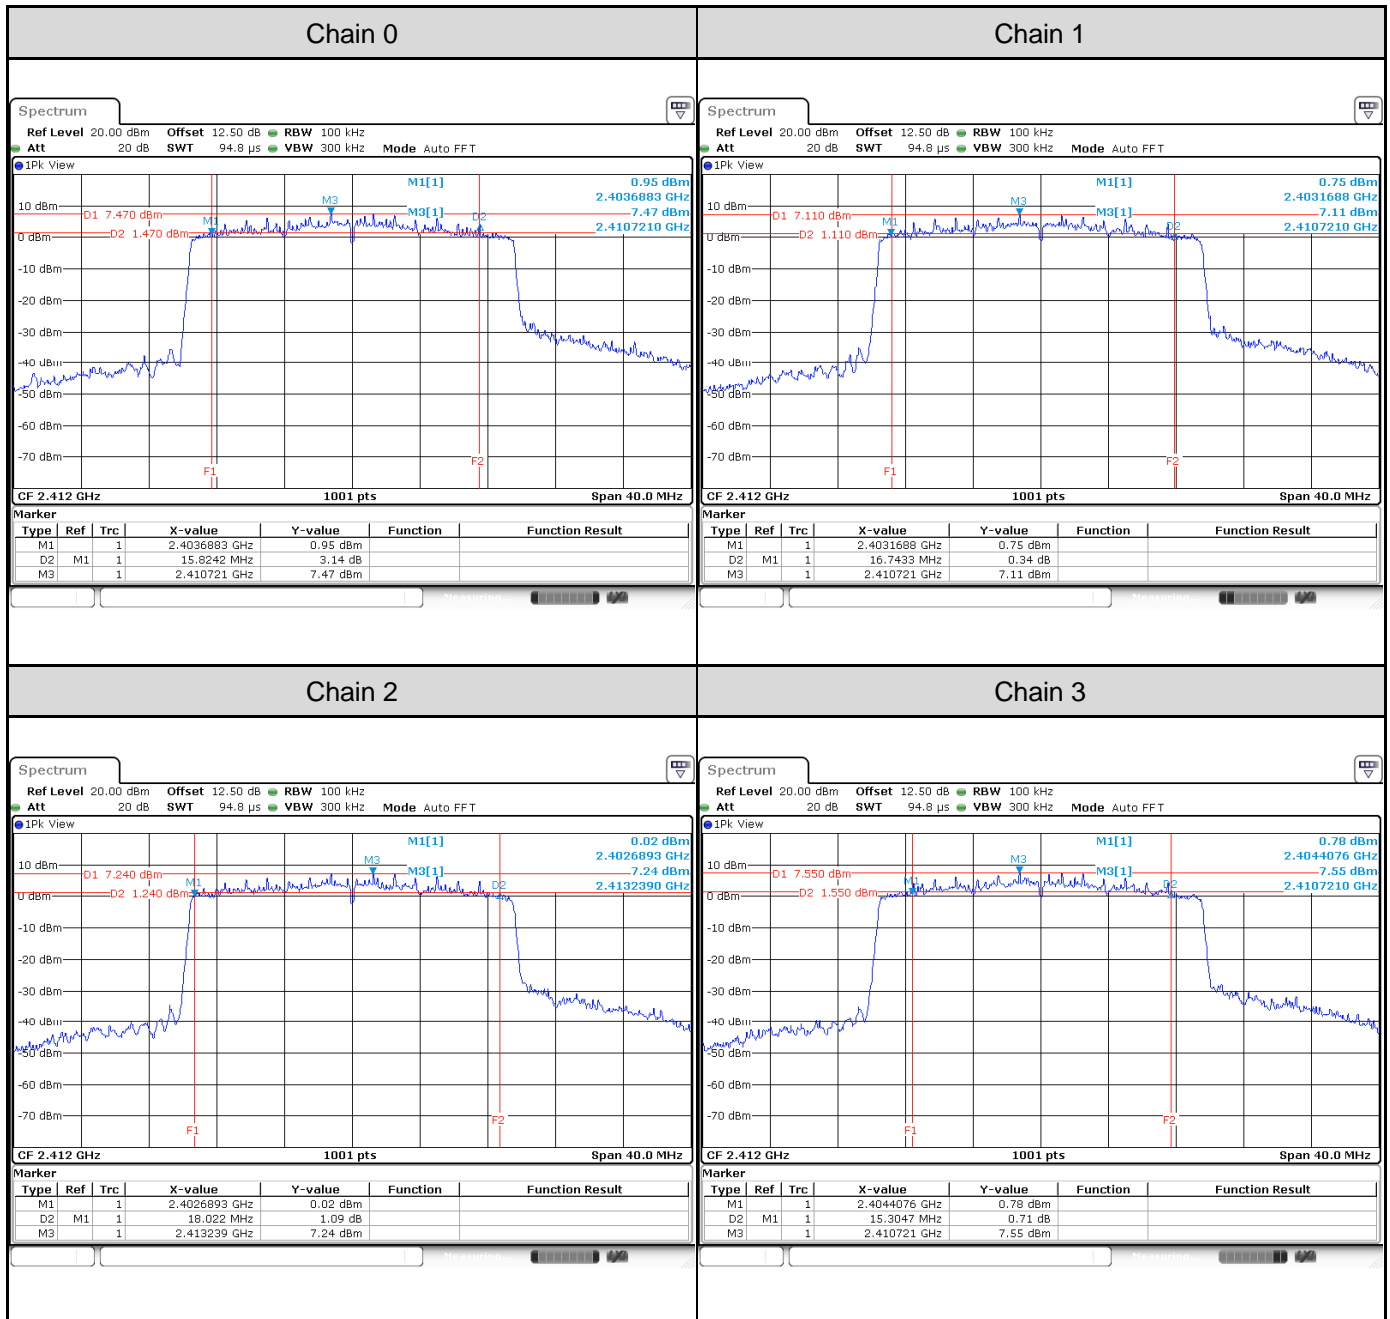

802.11ax HE20: 4TX

Channel	Frequency (MHz)	6 dB Bandwidth (MHz)				Limit (MHz)	Result
		Chain 0	Chain 1	Chain 2	Chain 3		
1	2412	15.82	16.74	18.02	15.30	> 0.5	Pass
6	2437	17.02	16.02	15.14	15.30	> 0.5	Pass
11	2462	16.90	15.42	15.10	17.50	> 0.5	Pass

Channel 1