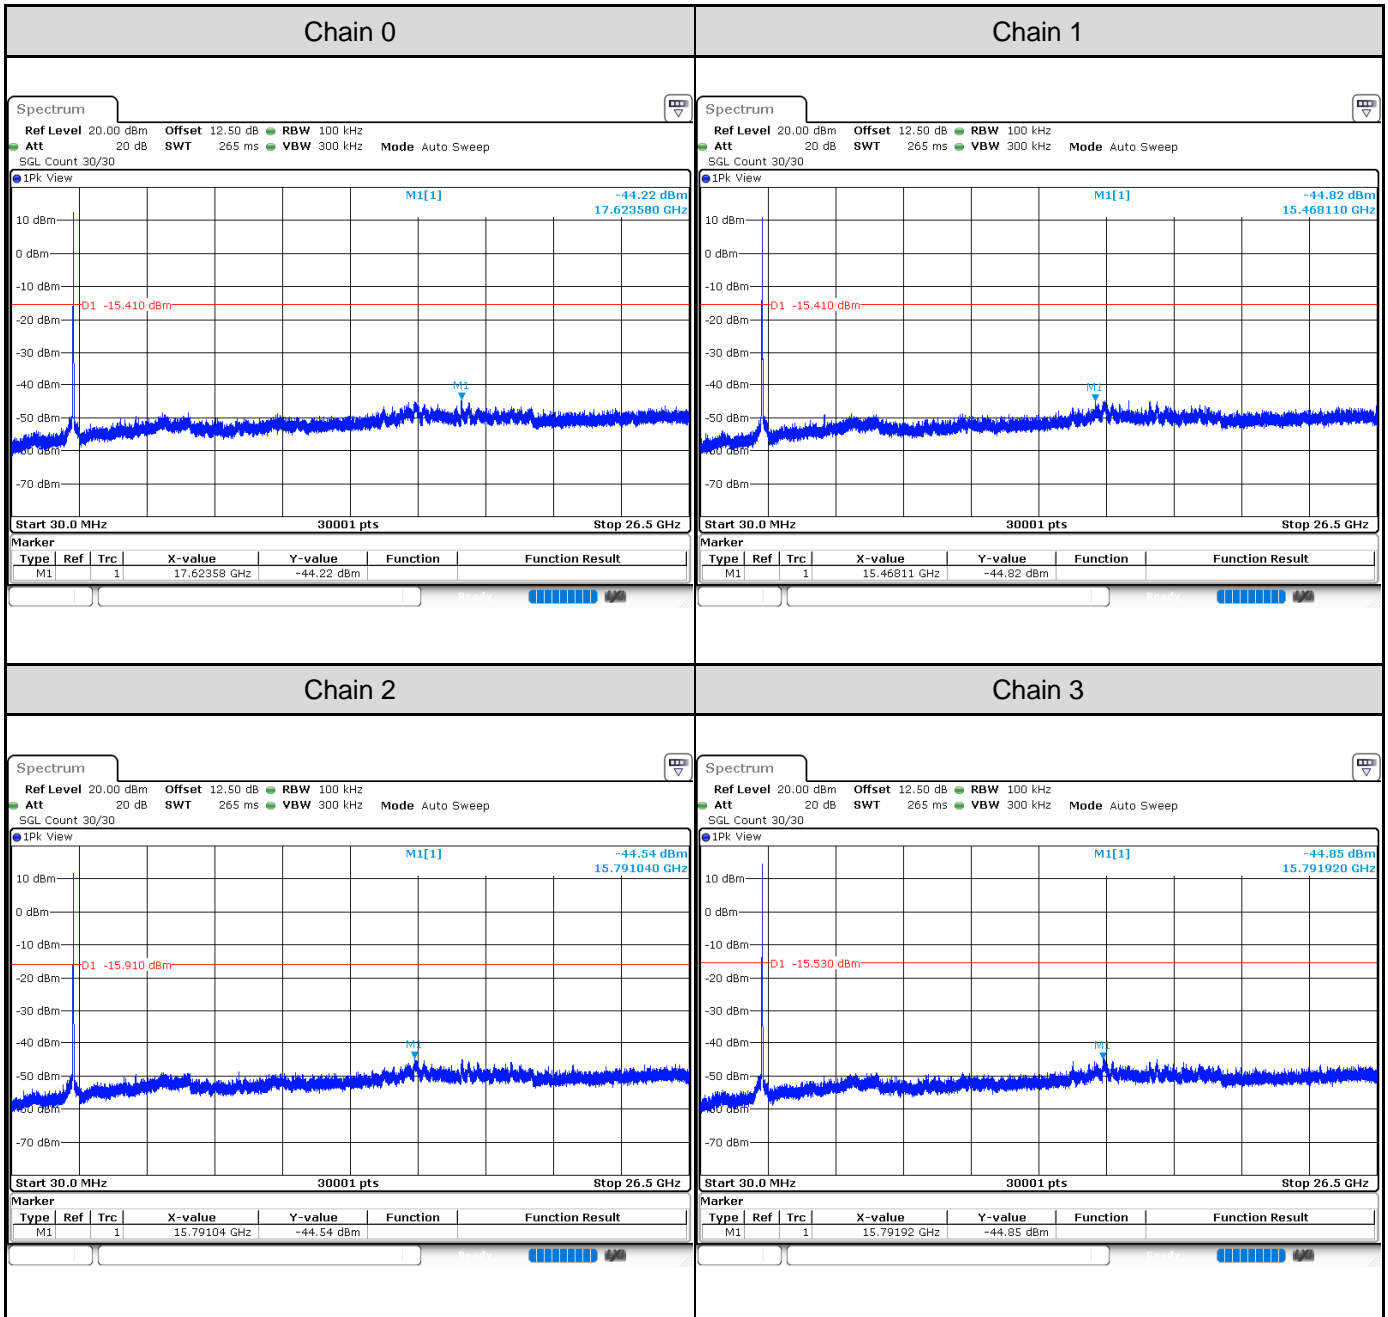

Channel 3

Channel 6

Channel 9

Test Result of Conducted Spurious Emissions
802.11b: 4TX
Channel 1

Channel 6

Channel 11

802.11g: 4TX
Channel 1

Channel 6

Channel 11

802.11ax HE20: 4TX
Channel 1

Channel 6

Channel 11

802.11ax HE40: 4TX
Channel 3

Channel 6

Channel 9

Test Result of Conducted Bandedge
802.11b: 4TX
Channel 1