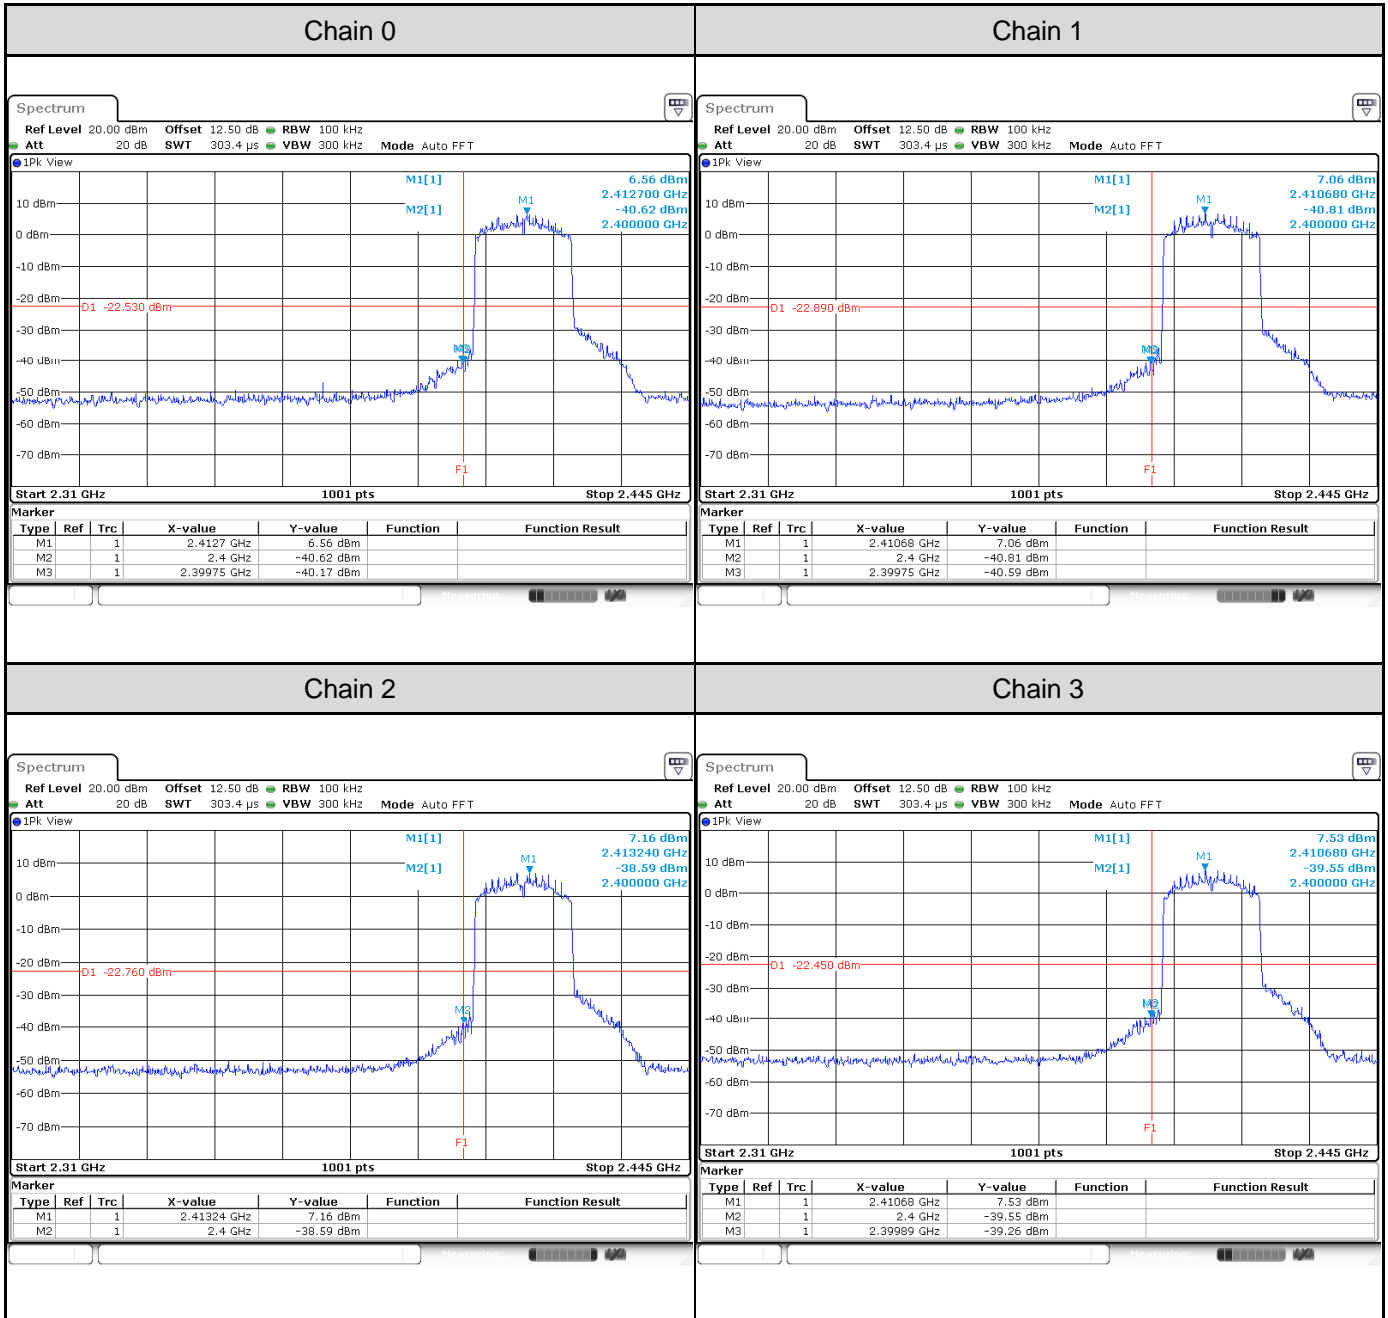

802.11ax HE20: 4TX

Channel 1