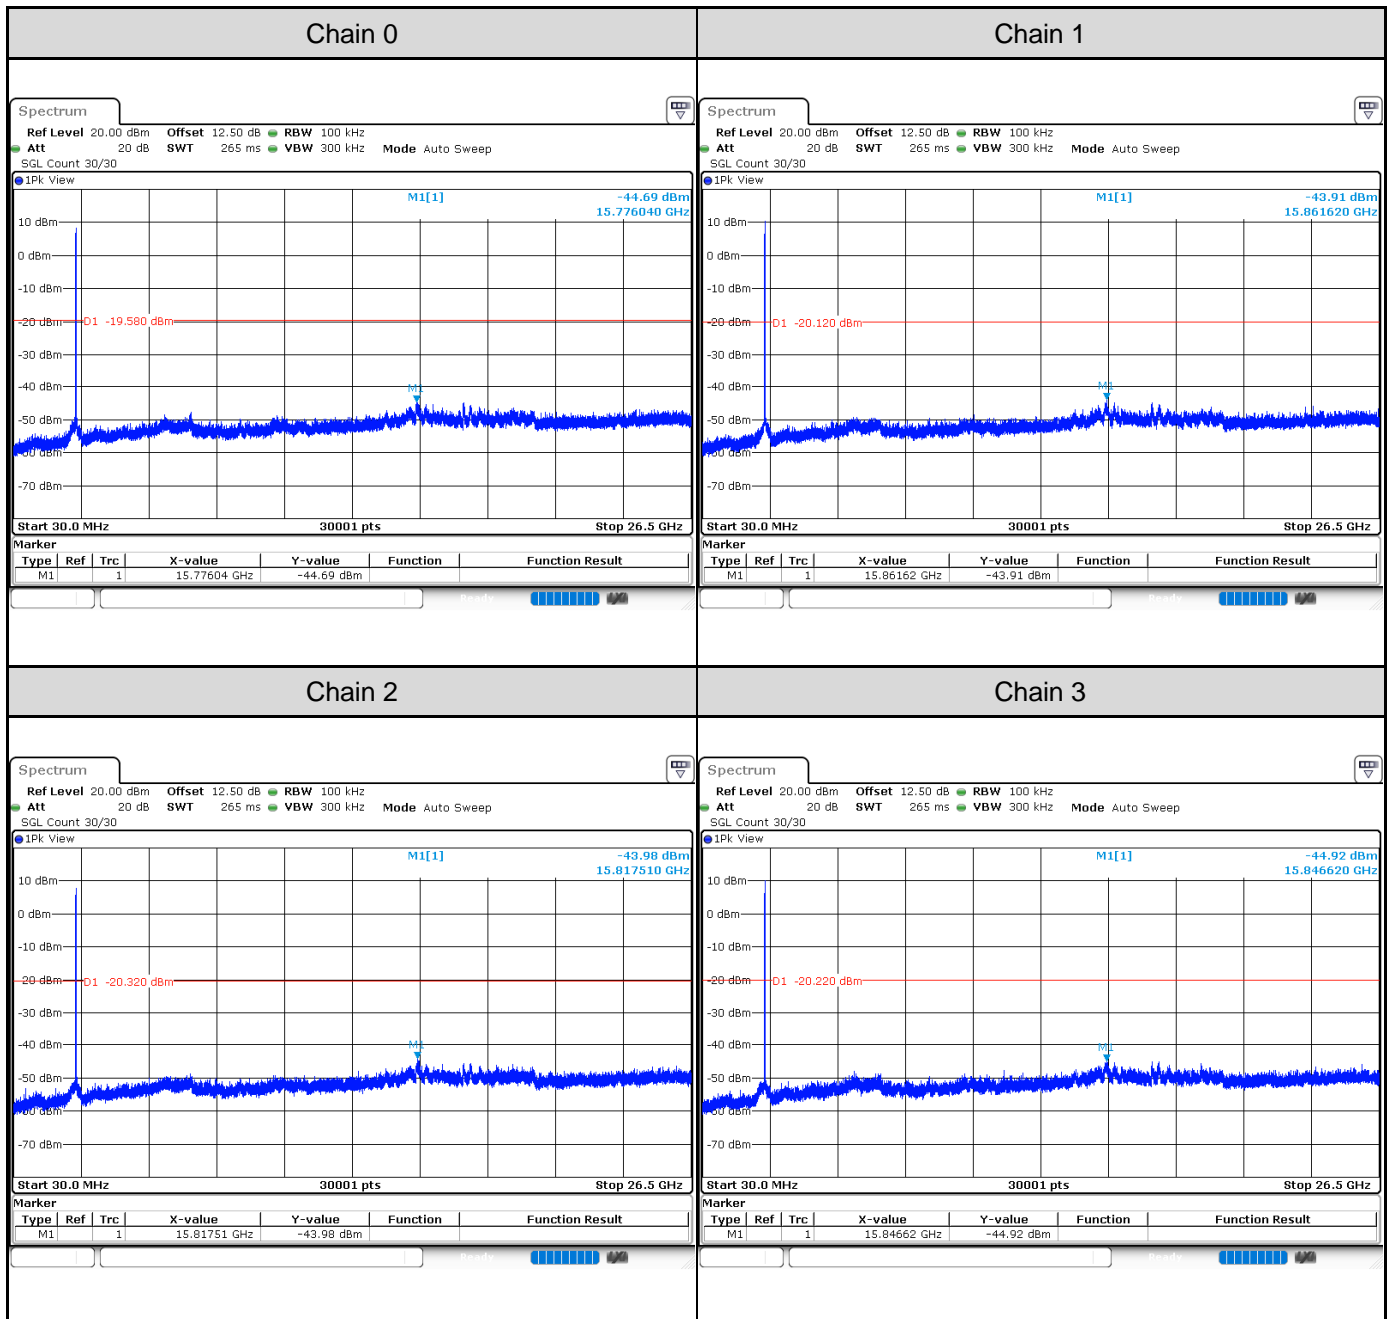

Channel 3

Channel 6

Channel 9

Test Result of Conducted Spurious Emissions
802.11b: 4TX
Channel 1

Channel 6

Channel 11

802.11g: 4TX
Channel 1

Channel 6

Channel 11

802.11ax HE20: 4TX
Channel 1

Channel 6

Channel 11

802.11ax HE40: 4TX
Channel 3

Channel 6

Channel 9

Test Result of Conducted Bandedge
802.11b: 4TX
Channel 1