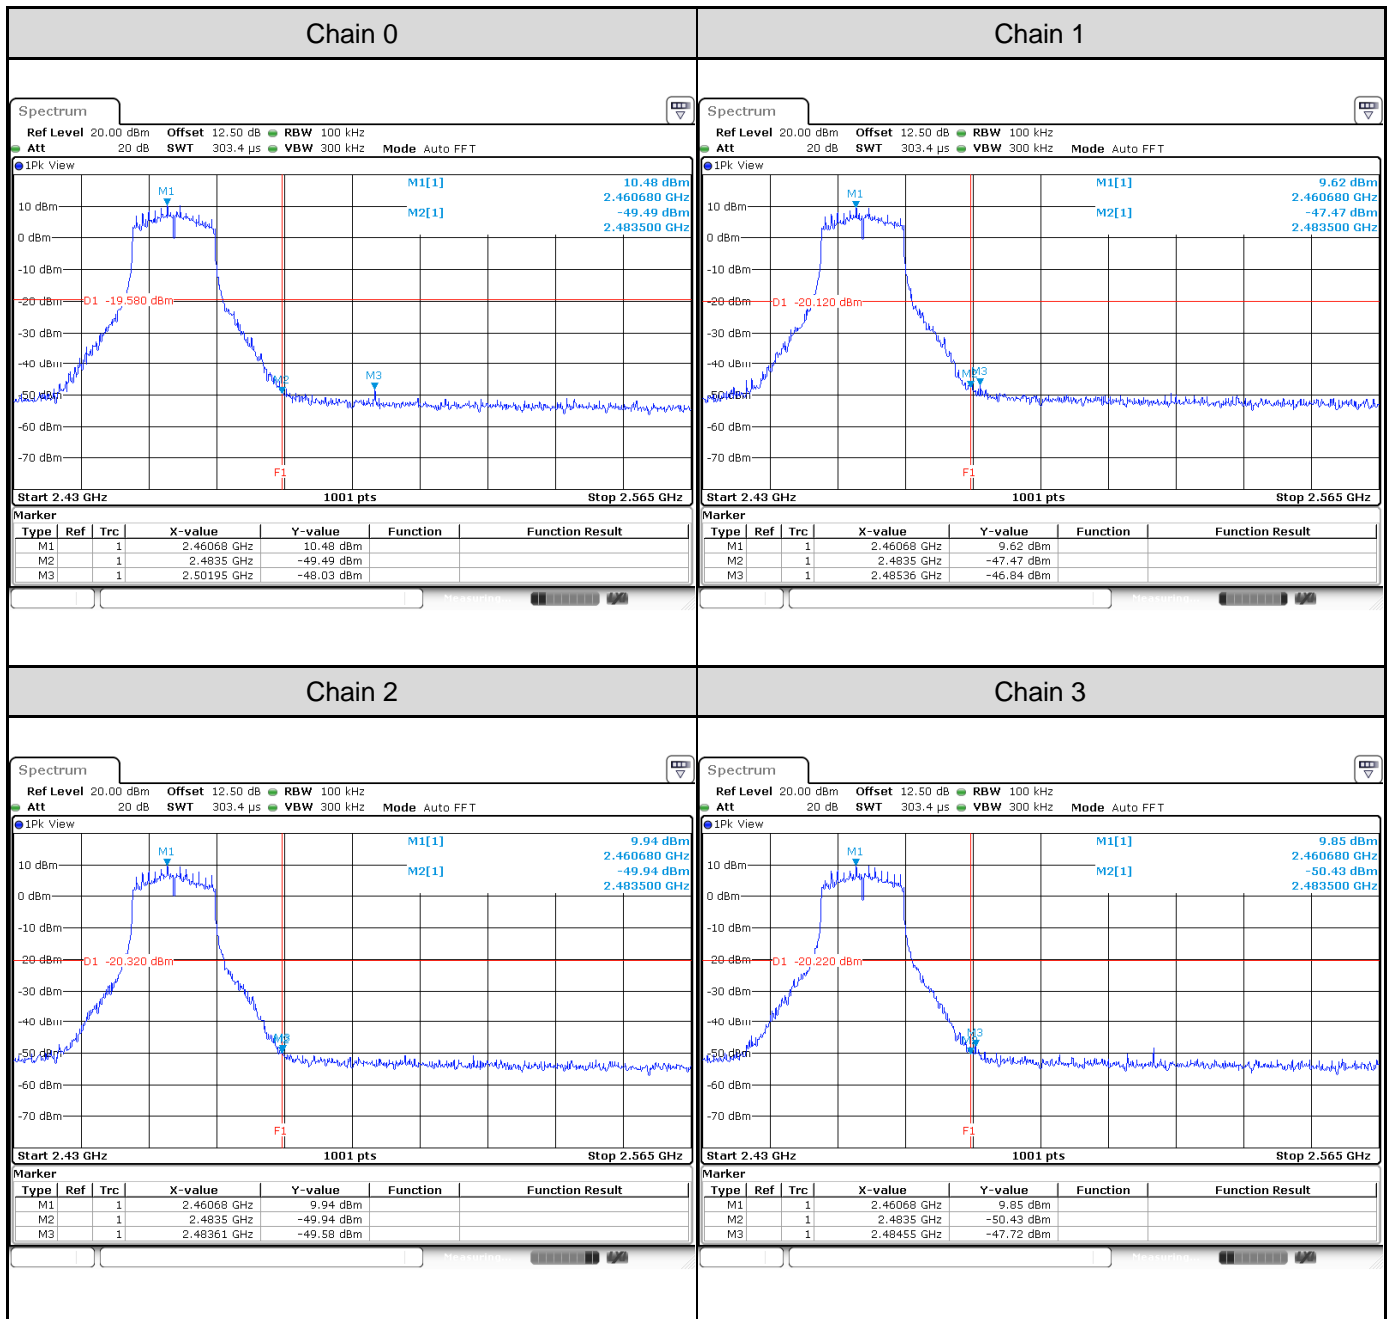

Channel 3

Channel 6

Channel 9

Test Result of Conducted Spurious Emissions
802.11b: 4TX
Channel 1

Channel 6

Channel 11

802.11g: 4TX
Channel 1

Channel 6

Channel 11

802.11ax HE20: 4TX
Channel 1

Channel 6

Channel 11

802.11ax HE40: 4TX
Channel 3

Channel 6

Channel 9

Test Result of Conducted Bandedge
802.11b: 4TX
Channel 1

Channel 11

802.11g: 4TX
Channel 1

Channel 11

802.11ax HE20: 4TX
Channel 1

Channel 11

802.11ax HE40: 4TX
Channel 3

Channel 9
