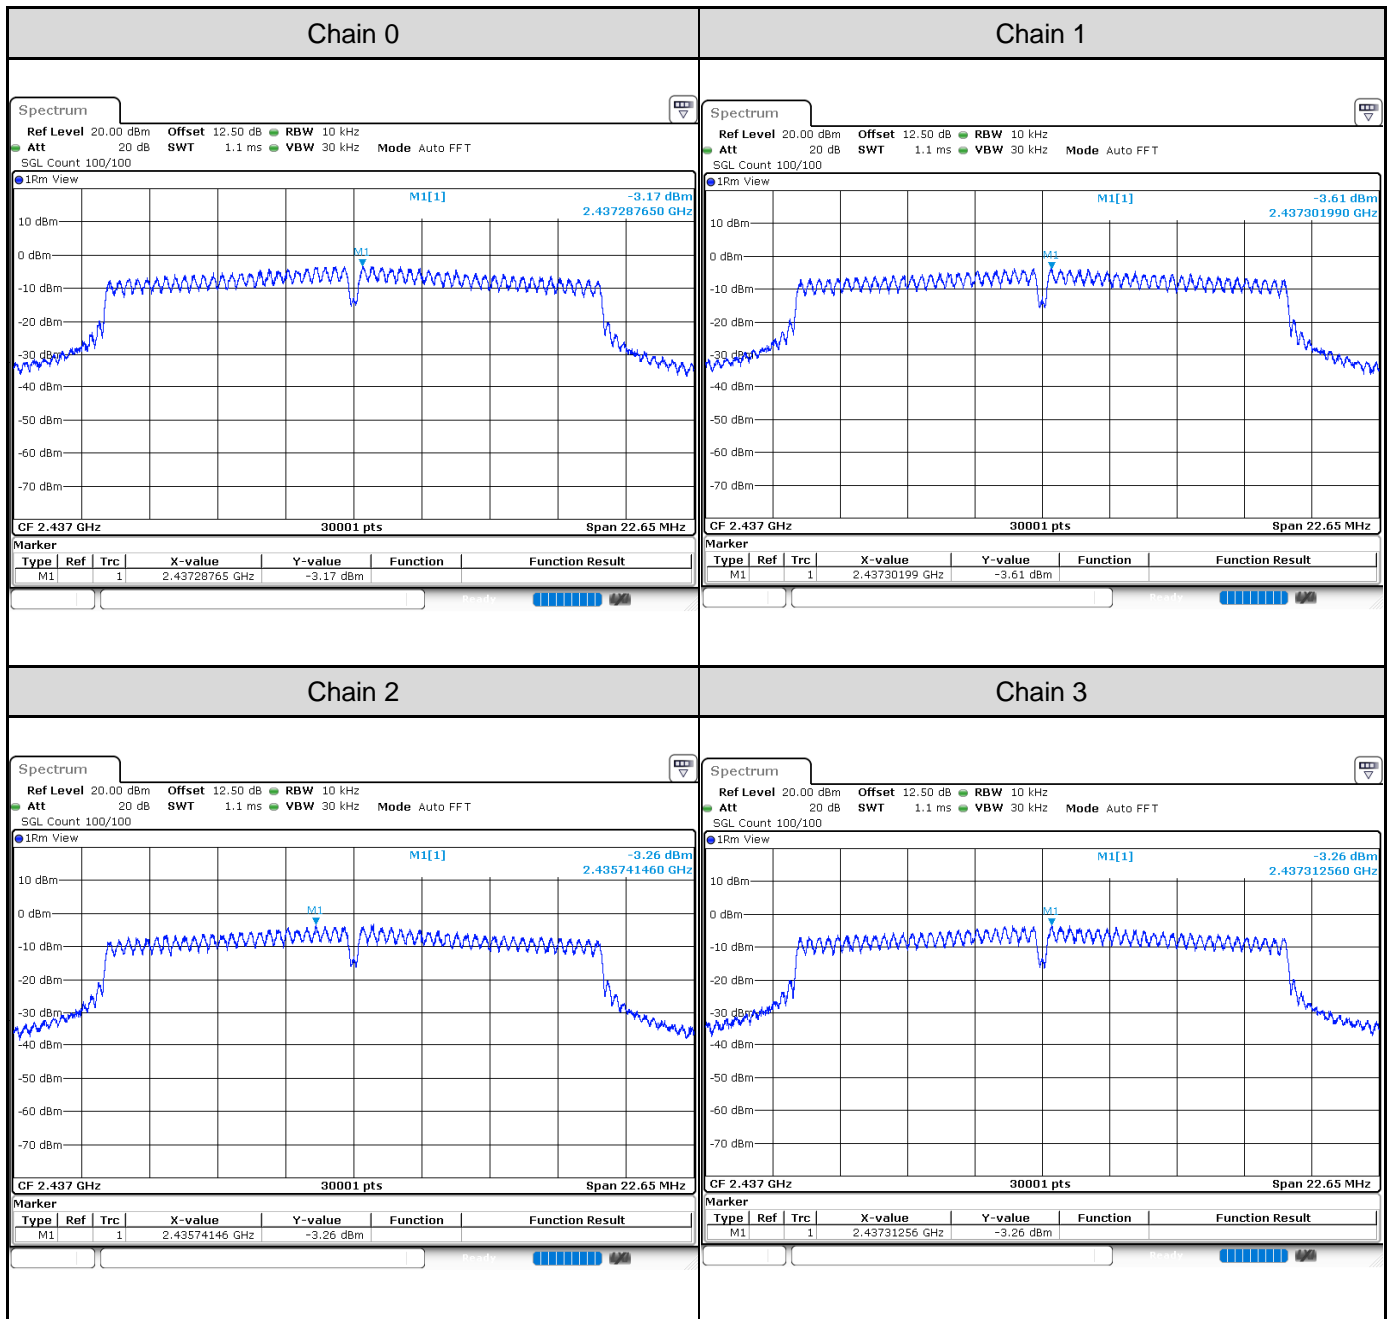

Channel 1

Channel 6

Channel 11

802.11g: 4TX

Channel	Frequency (MHz)	Power Density (dBm)				Total PSD (dBm)	Limit (dBm)	Result
		Chain 0	Chain 1	Chain 2	Chain 3			
1	2412	-9.23	-9.10	-9.66	-9.25	-3.10	3.54	Pass
6	2437	-3.17	-3.61	-3.26	-3.26	2.88	3.54	Pass
11	2462	-7.32	-7.32	-7.87	-7.77	-1.36	3.54	Pass

Channel 1

Channel 6

Channel 11

802.11ax HE20: 4TX

Channel	Frequency (MHz)	Power Density (dBm)				Total PSD (dBm)	Limit (dBm)	Result
		Chain 0	Chain 1	Chain 2	Chain 3			
1	2412	-11.57	-11.31	-10.78	-11.03	-4.40	3.54	Pass
6	2437	-5.03	-5.46	-4.97	-4.75	1.72	3.54	Pass
11	2462	-10.44	-11.29	-11.52	-11.31	-4.36	3.54	Pass