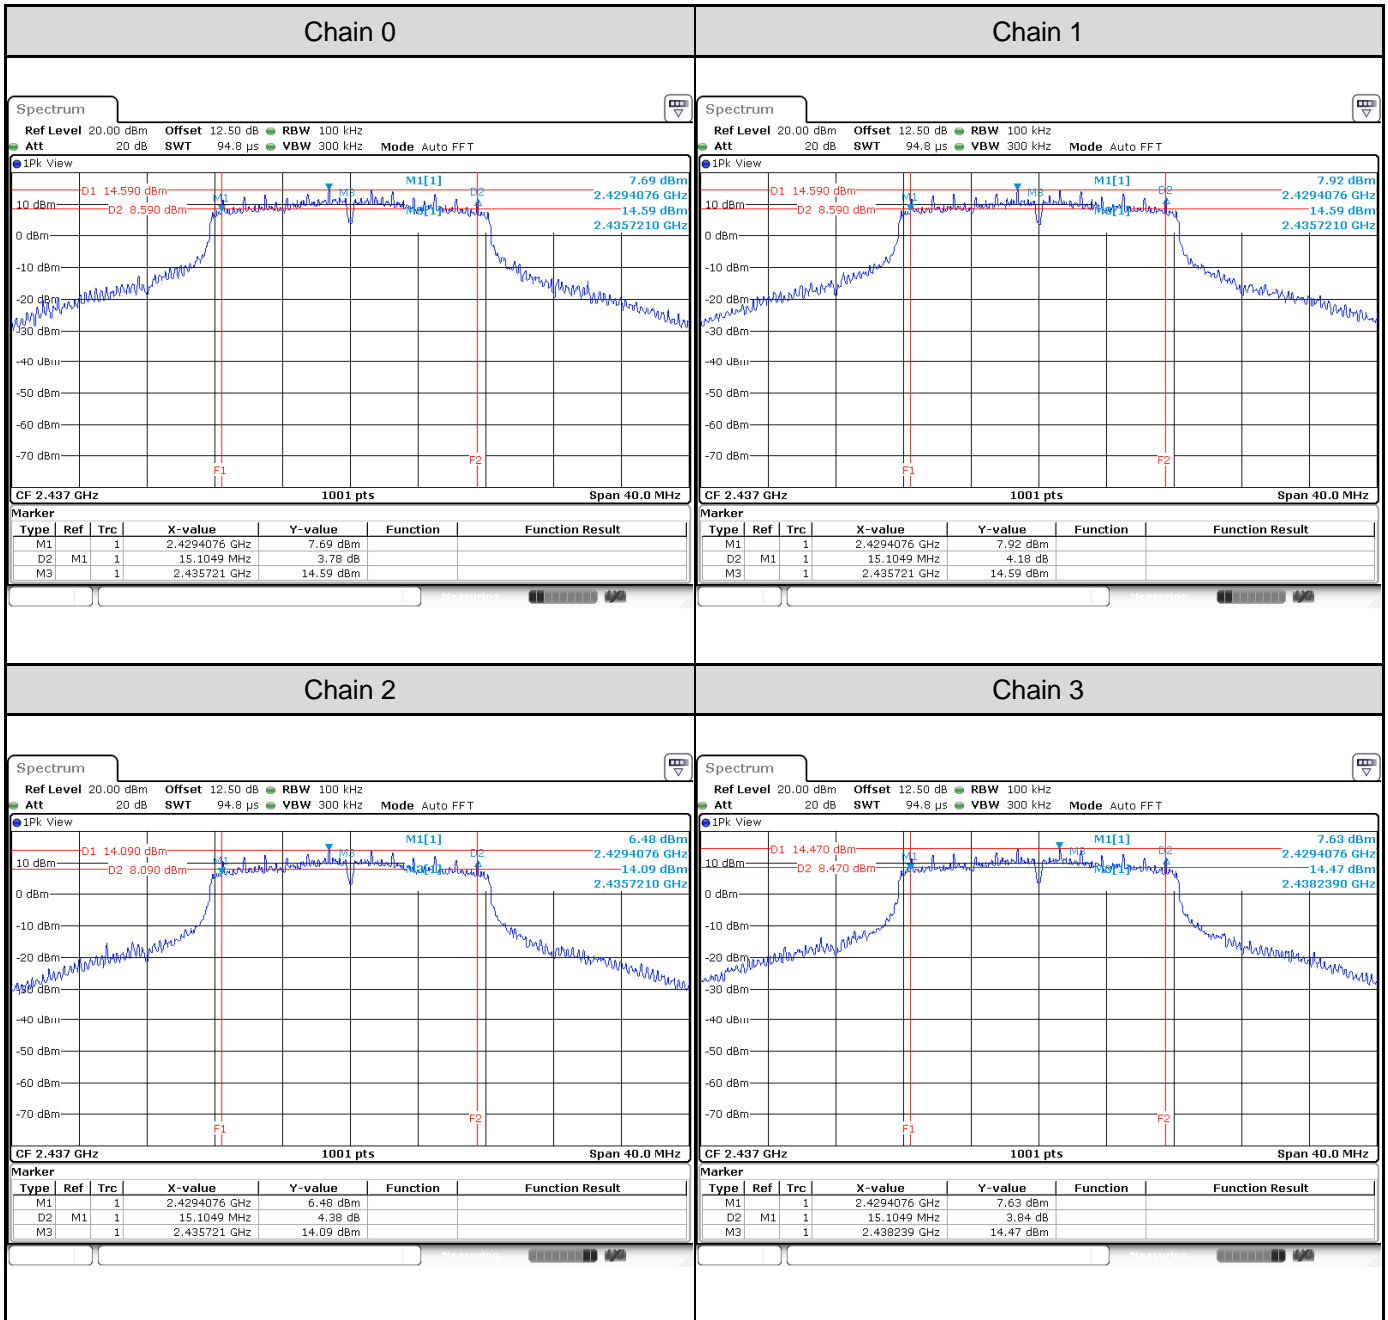

Appendix A: Test Results of Conducted Test
Test Result of 6 dB Bandwidth
802.11b: 4TX

Channel	Frequency (MHz)	6 dB Bandwidth (MHz)				Limit (MHz)	Result
		Chain 0	Chain 1	Chain 2	Chain 3		
1	2412	7.07	7.07	7.07	7.07	> 0.5	Pass
6	2437	7.07	7.07	7.07	7.07	> 0.5	Pass
11	2462	7.07	7.07	7.07	7.07	> 0.5	Pass

Channel 1

Channel 6

Channel 11

802.11g: 4TX

Channel	Frequency (MHz)	6 dB Bandwidth (MHz)				Limit (MHz)	Result
		Chain 0	Chain 1	Chain 2	Chain 3		
1	2412	15.42	15.10	15.10	15.10	> 0.5	Pass
6	2437	15.10	15.10	15.10	15.10	> 0.5	Pass
11	2462	15.10	15.30	15.10	15.30	> 0.5	Pass

Channel 1

Channel 6

Channel 11

802.11ax HE20: 4TX

Channel	Frequency (MHz)	6 dB Bandwidth (MHz)				Limit (MHz)	Result
		Chain 0	Chain 1	Chain 2	Chain 3		
1	2412	15.82	16.74	18.02	15.30	> 0.5	Pass
6	2437	17.02	16.02	15.14	15.30	> 0.5	Pass
11	2462	16.90	15.42	15.10	17.50	> 0.5	Pass

Channel 3

Channel 6

Channel 9

Test Result of 99% Occupied Bandwidth
802.11b: 4TX

Channel	Frequency (MHz)	99% Bandwidth (MHz)			
		Chain 0	Chain 1	Chain 2	Chain 3
1	2412	12.35	12.35	12.39	12.22
6	2437	12.39	12.35	12.43	12.27
11	2462	12.35	12.35	12.43	12.27