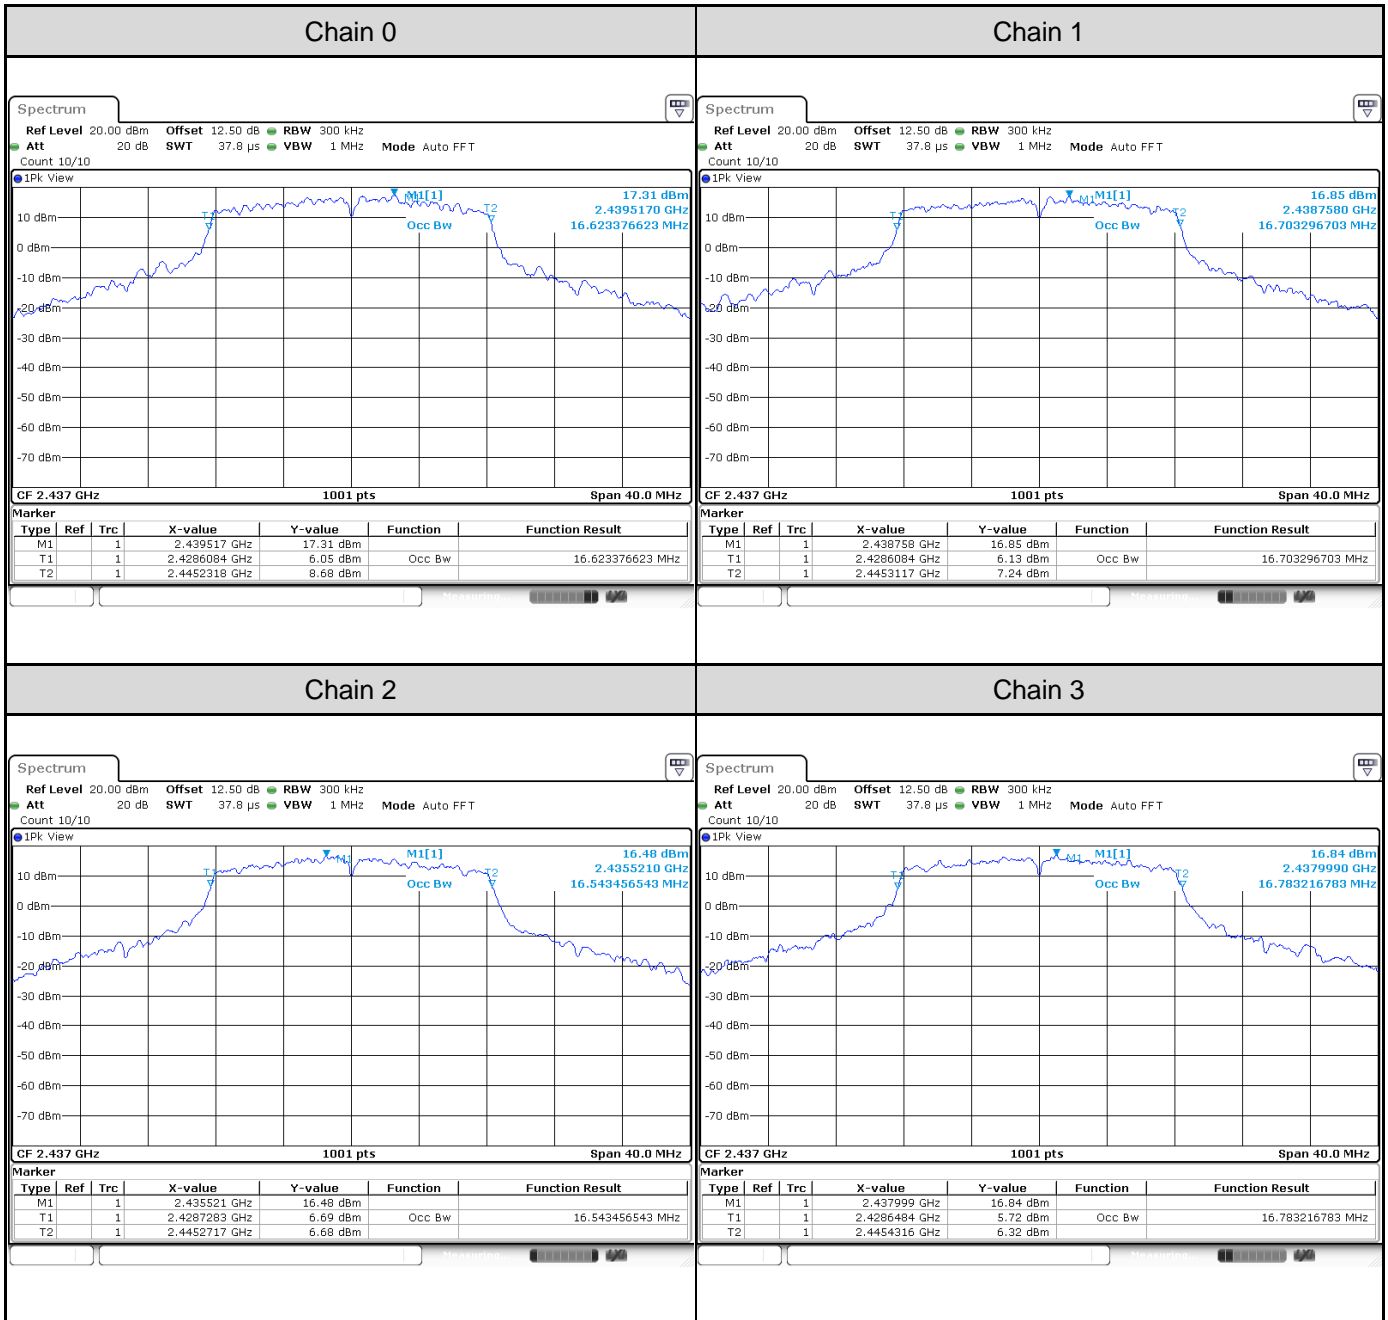

Channel 3

Channel 6

Channel 9

Test Result of 99% Occupied Bandwidth
802.11b: 4TX

Channel	Frequency (MHz)	99% Bandwidth (MHz)			
		Chain 0	Chain 1	Chain 2	Chain 3
1	2412	12.35	12.35	12.39	12.22
6	2437	12.39	12.35	12.43	12.27
11	2462	12.35	12.35	12.43	12.27

Channel 1

Channel 6

Channel 11

802.11g: 4TX

Channel	Frequency (MHz)	99% Bandwidth (MHz)			
		Chain 0	Chain 1	Chain 2	Chain 3
1	2412	16.50	16.50	16.62	16.54
6	2437	16.62	16.70	16.54	16.78
11	2462	16.42	16.42	16.42	16.50

Channel 1

Channel 6

Channel 11

802.11ax HE20: 4TX

Channel	Frequency (MHz)	99% Bandwidth (MHz)			
		Chain 0	Chain 1	Chain 2	Chain 3
1	2412	18.74	18.78	18.78	18.78
6	2437	18.90	18.90	18.94	18.94
11	2462	18.86	18.86	18.82	18.86