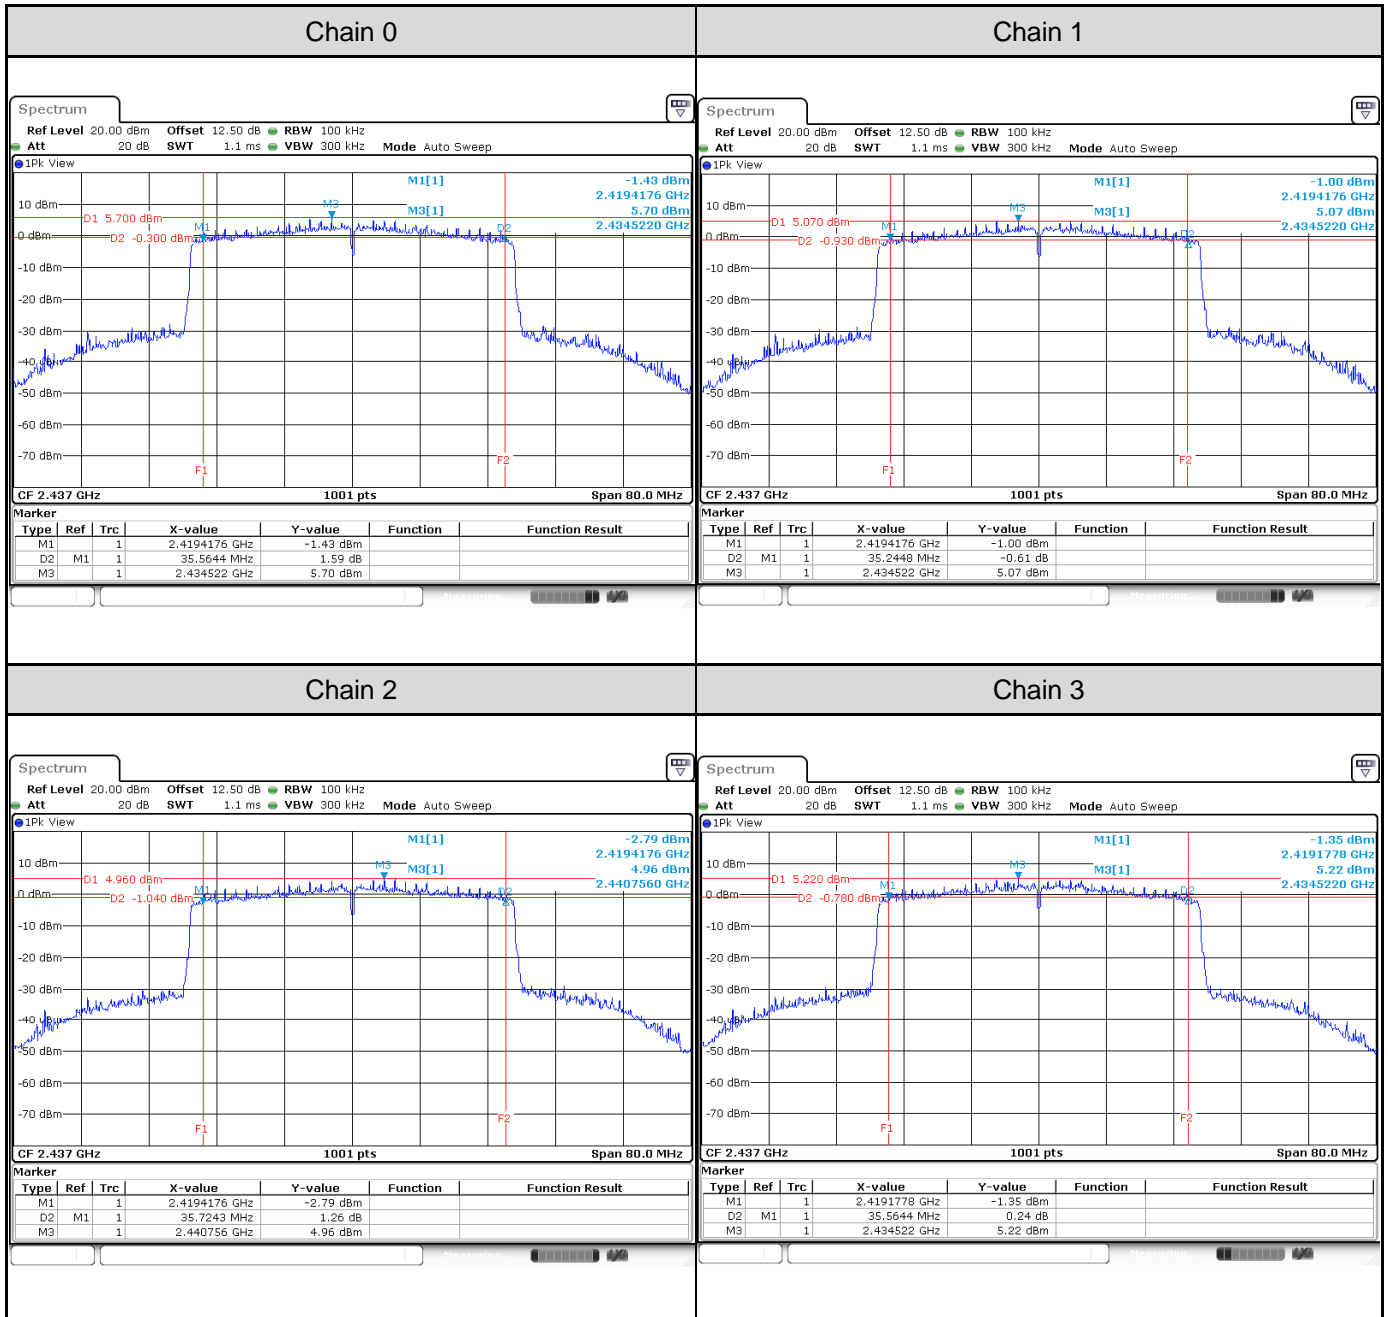

Channel 1

Channel 6

Channel 11

802.11ax HE20: 4TX

Channel	Frequency (MHz)	6 dB Bandwidth (MHz)				Limit (MHz)	Result
		Chain 0	Chain 1	Chain 2	Chain 3		
1	2412	15.82	16.74	18.02	15.30	> 0.5	Pass
6	2437	17.02	16.02	15.14	15.30	> 0.5	Pass
11	2462	16.90	15.42	15.10	17.50	> 0.5	Pass

Channel 1

Channel 6

Channel 11

802.11ax HE40: 4TX

Channel	Frequency (MHz)	6 dB Bandwidth (MHz)				Limit (MHz)	Result
		Chain 0	Chain 1	Chain 2	Chain 3		
3	2422	36.36	36.12	35.32	36.68	> 0.5	Pass
6	2437	35.56	35.24	35.72	35.56	> 0.5	Pass
9	2452	35.08	36.20	35.80	35.08	> 0.5	Pass

Channel 3

Channel 6

Channel 9

Test Result of 99% Occupied Bandwidth
802.11b: 4TX

Channel	Frequency (MHz)	99% Bandwidth (MHz)			
		Chain 0	Chain 1	Chain 2	Chain 3
1	2412	12.35	12.35	12.39	12.22
6	2437	12.39	12.35	12.43	12.27
11	2462	12.35	12.35	12.43	12.27