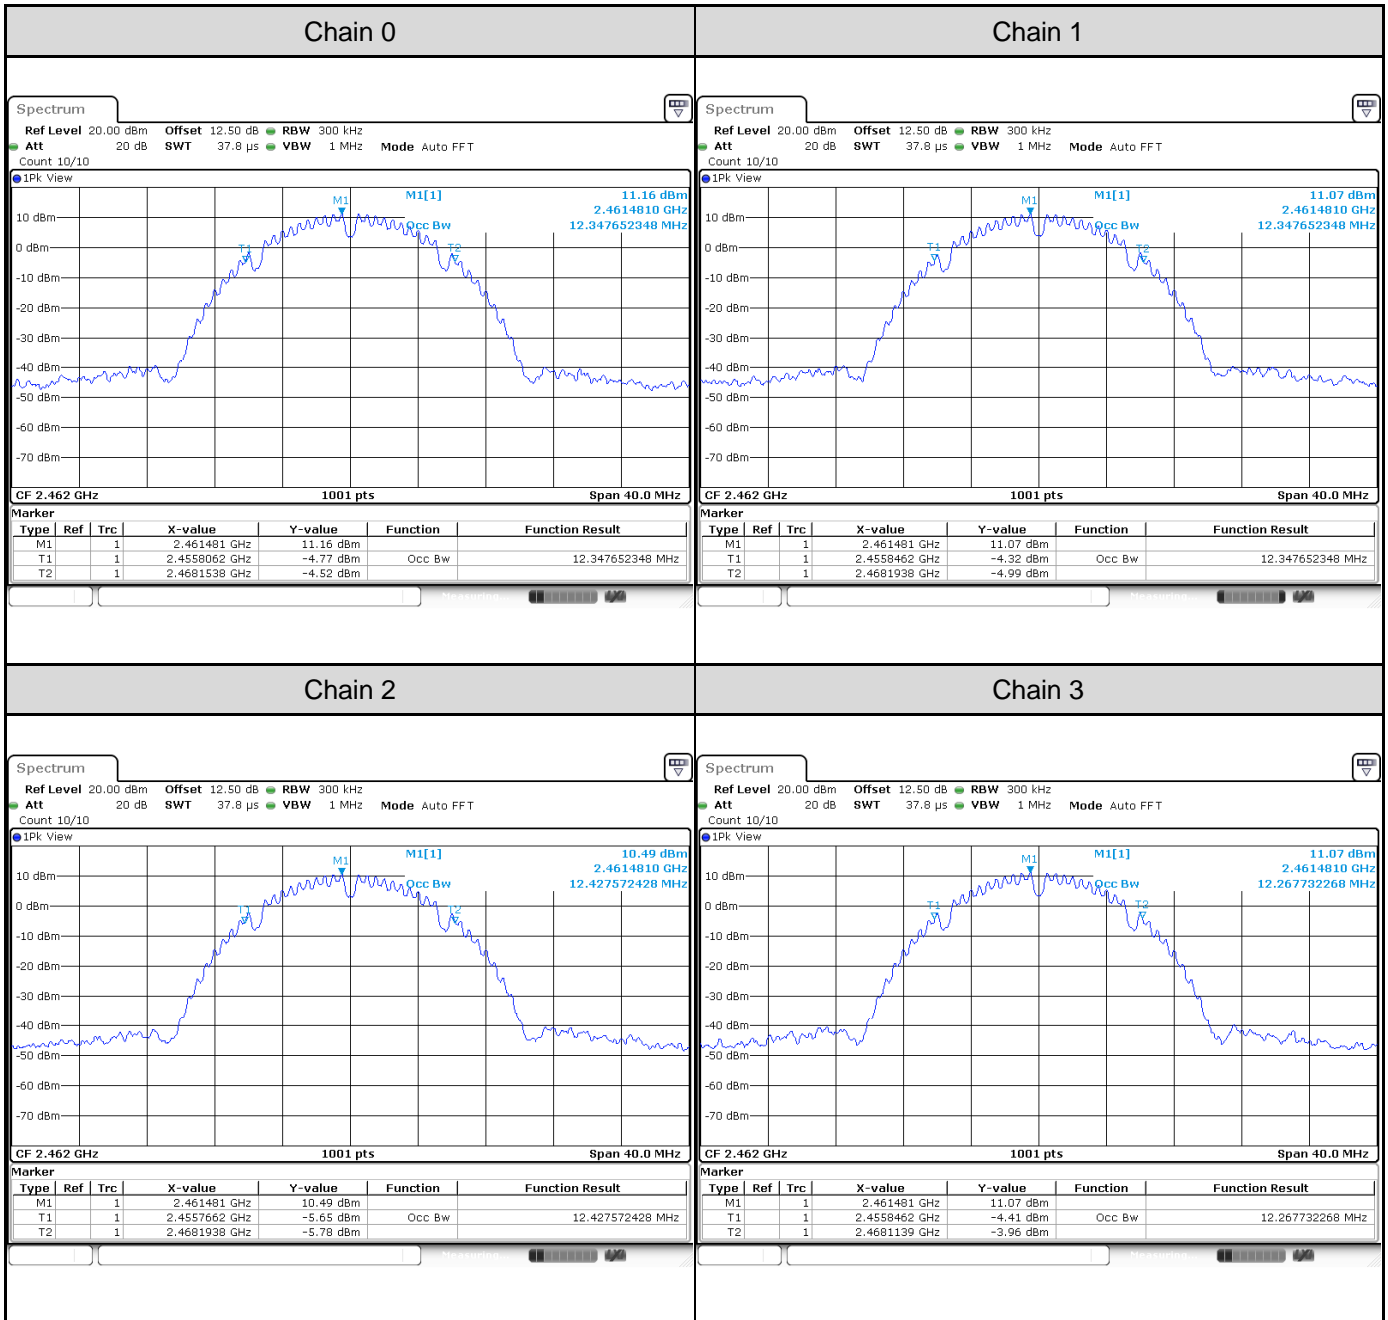

Channel 3

Channel 6

Channel 9

Test Result of 99% Occupied Bandwidth
802.11b: 4TX

Channel	Frequency (MHz)	99% Bandwidth (MHz)			
		Chain 0	Chain 1	Chain 2	Chain 3
1	2412	12.35	12.35	12.39	12.22
6	2437	12.39	12.35	12.43	12.27
11	2462	12.35	12.35	12.43	12.27

Channel 1

Channel 6

Channel 11

802.11g: 4TX

Channel	Frequency (MHz)	99% Bandwidth (MHz)			
		Chain 0	Chain 1	Chain 2	Chain 3
1	2412	16.50	16.50	16.62	16.54
6	2437	16.62	16.70	16.54	16.78
11	2462	16.42	16.42	16.42	16.50