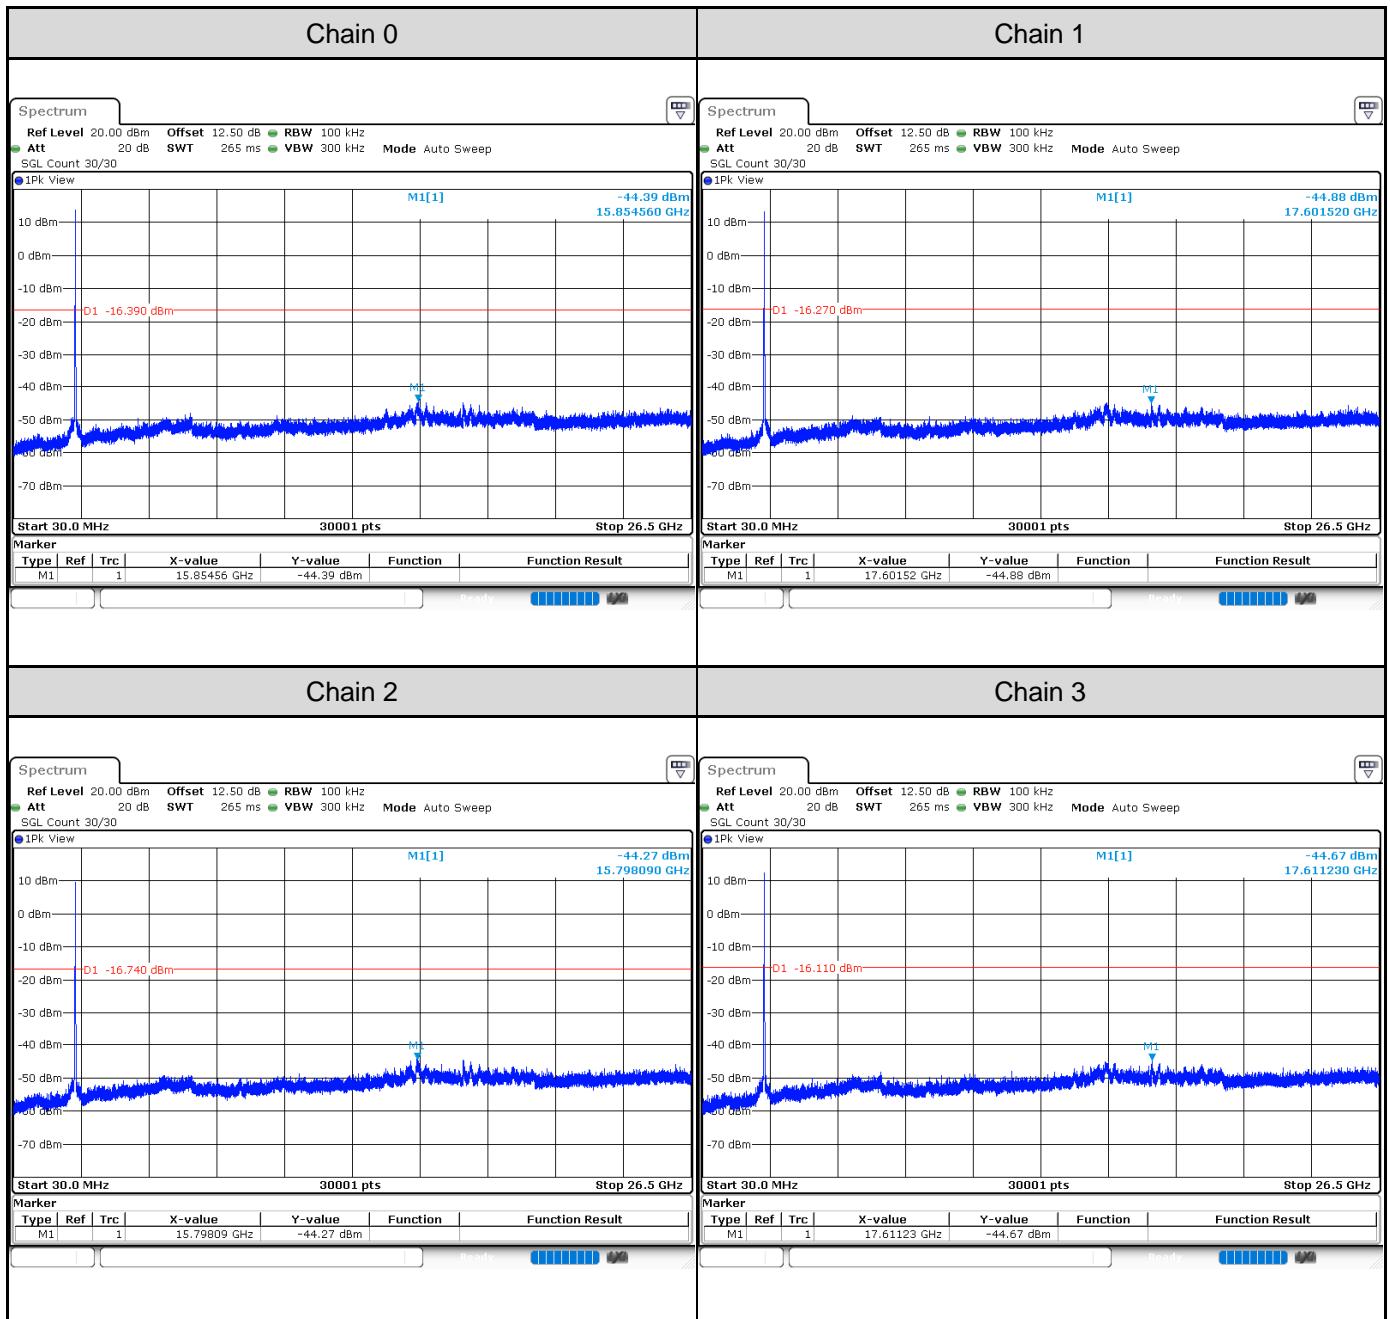

Channel 3

Channel 6

Channel 9

Test Result of Conducted Spurious Emissions
802.11b: 4TX
Channel 1

Channel 6

Channel 11

802.11g: 4TX
Channel 1

Channel 6

Channel 11

802.11ax HE20: 4TX
Channel 1

Channel 6

Channel 11

802.11ax HE40: 4TX
Channel 3

Channel 6

Channel 9

Test Result of Conducted Bandedge
802.11b: 4TX
Channel 1