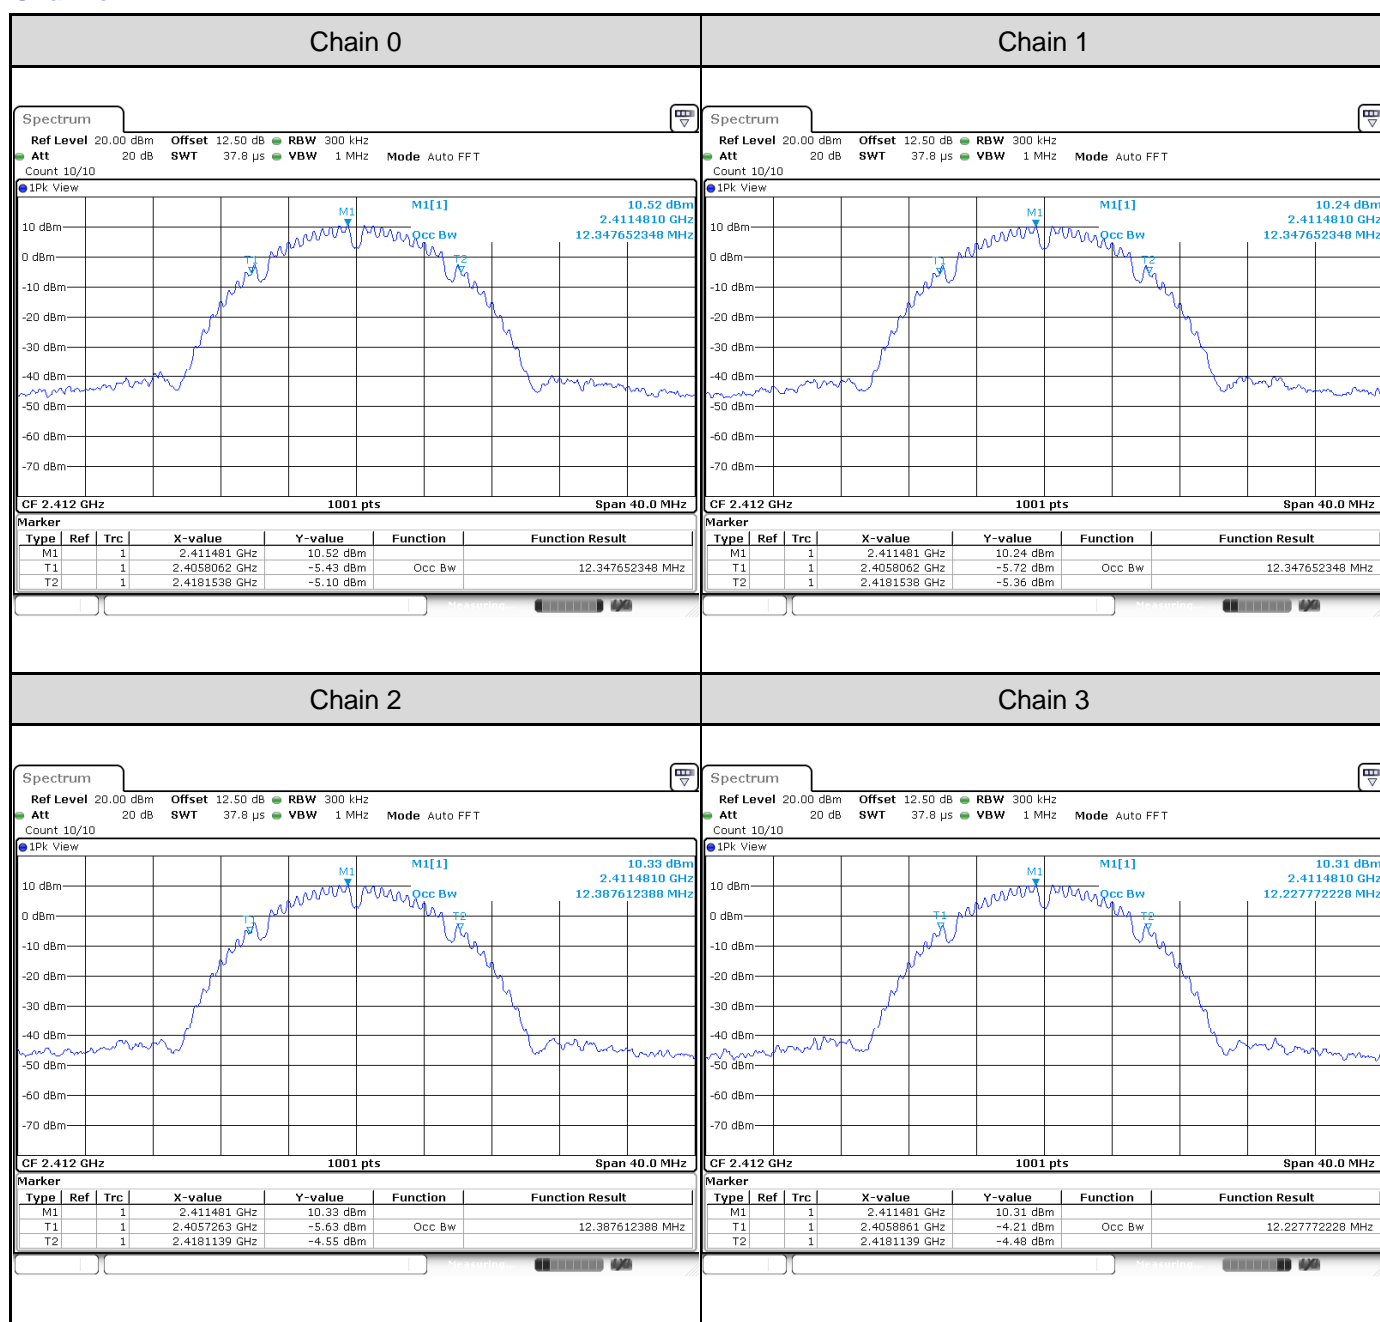

Test Result of 99% Occupied Bandwidth

802.11b: 4TX

Channel	Frequency (MHz)	99% Bandwidth (MHz)			
		Chain 0	Chain 1	Chain 2	Chain 3
1	2412	12.35	12.35	12.39	12.22
6	2437	12.39	12.35	12.43	12.27
11	2462	12.35	12.35	12.43	12.27

Channel 1