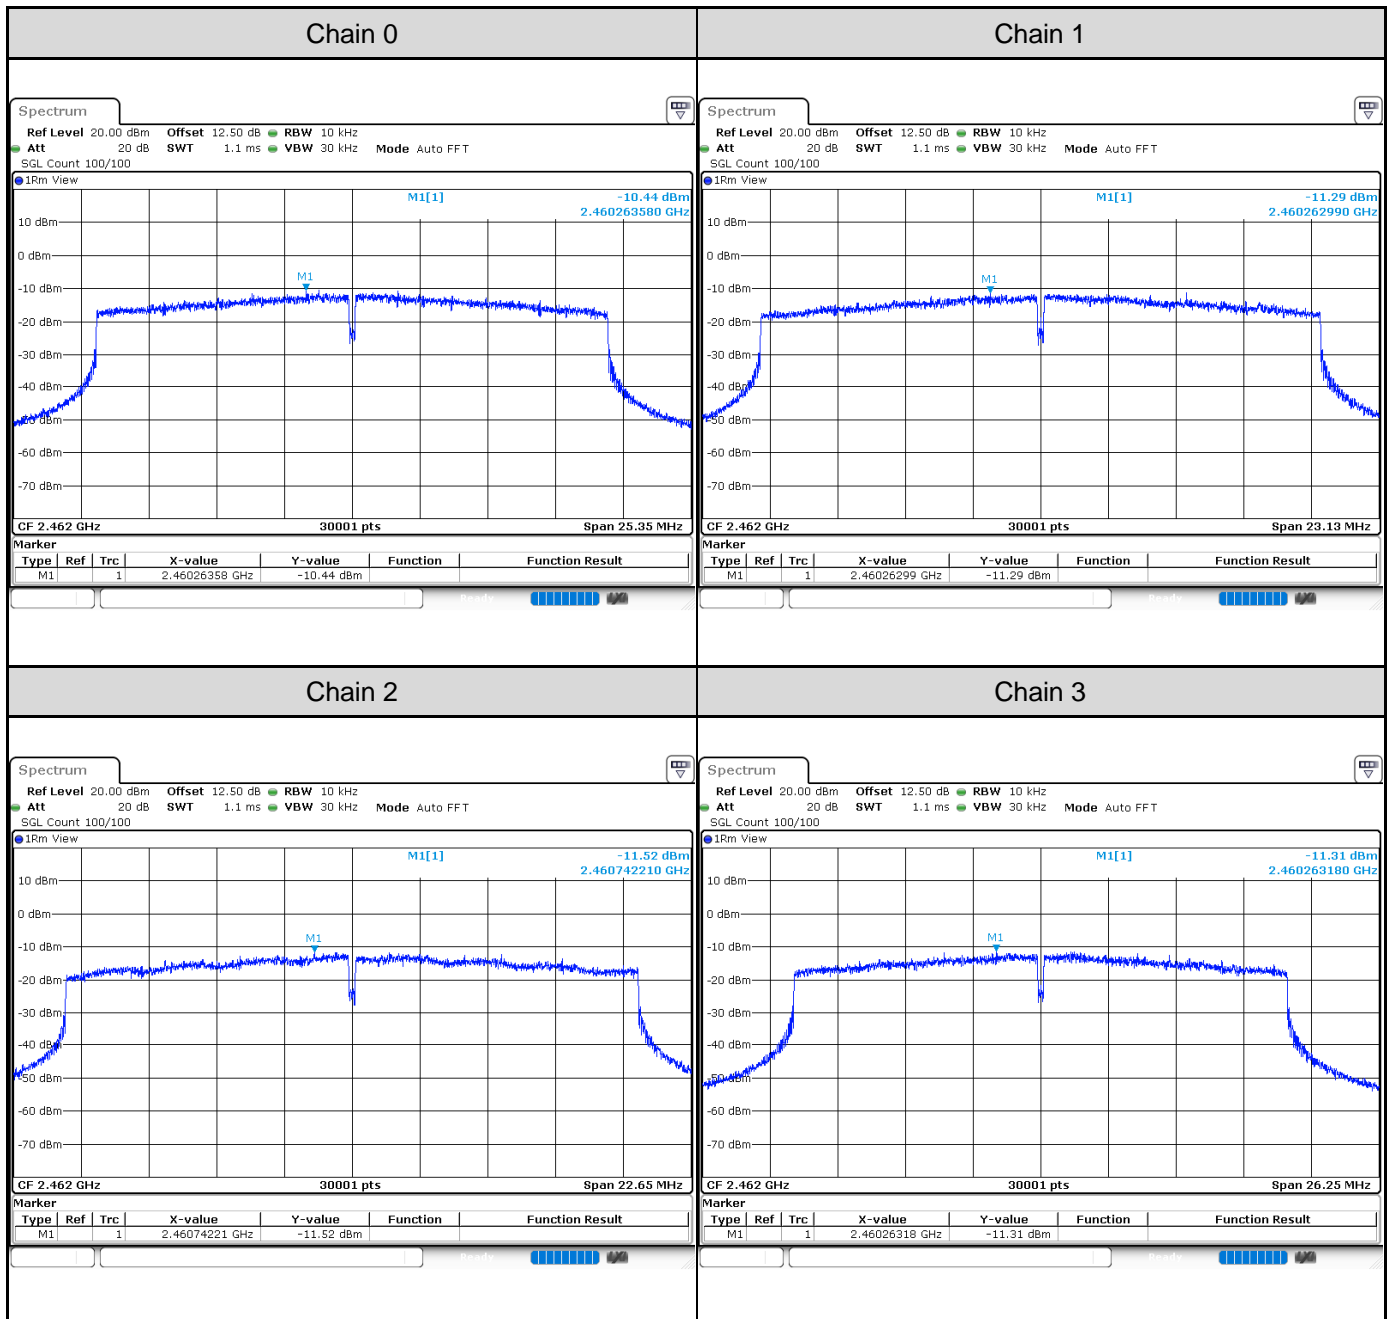

Channel 1

Channel 6

Channel 11

802.11ax HE20: 4TX

Channel	Frequency (MHz)	Power Density (dBm)				Total PSD (dBm)	Limit (dBm)	Result
		Chain 0	Chain 1	Chain 2	Chain 3			
1	2412	-11.57	-11.31	-10.78	-11.03	-4.40	3.54	Pass
6	2437	-5.03	-5.46	-4.97	-4.75	1.72	3.54	Pass
11	2462	-10.44	-11.29	-11.52	-11.31	-4.36	3.54	Pass

Channel 1

Channel 6

Channel 11

802.11ax HE40: 4TX

Channel	Frequency (MHz)	Power Density (dBm)				Total PSD (dBm)	Limit (dBm)	Result
		Chain 0	Chain 1	Chain 2	Chain 3			
3	2422	-18.83	-17.94	-18.63	-19.06	-11.83	3.54	Pass
6	2437	-12.24	-13.36	-13.47	-13.33	-6.31	3.54	Pass
9	2452	-17.08	-17.20	-18.12	-16.63	-10.46	3.54	Pass