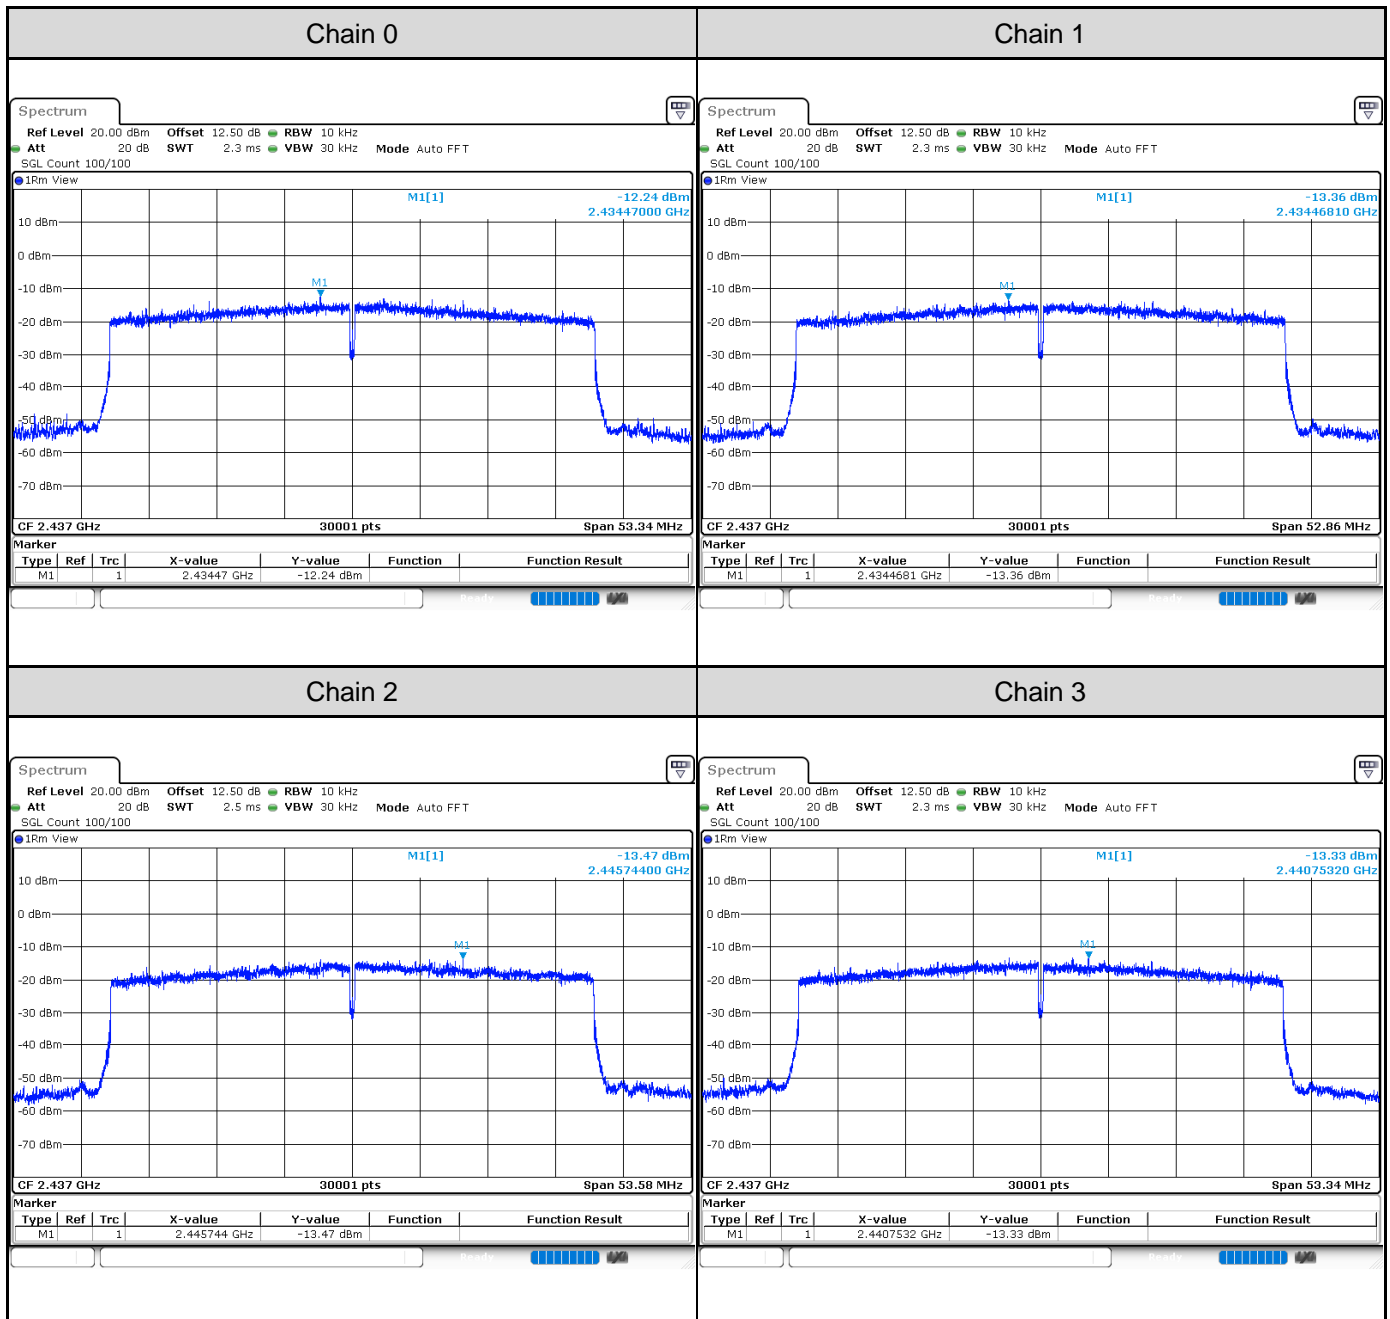

Channel 1

Channel 6

Channel 11

802.11ax HE40: 4TX

Channel	Frequency (MHz)	Power Density (dBm)				Total PSD (dBm)	Limit (dBm)	Result
		Chain 0	Chain 1	Chain 2	Chain 3			
3	2422	-18.83	-17.94	-18.63	-19.06	-11.83	3.54	Pass
6	2437	-12.24	-13.36	-13.47	-13.33	-6.31	3.54	Pass
9	2452	-17.08	-17.20	-18.12	-16.63	-10.46	3.54	Pass

Channel 3

Channel 6

Channel 9

Test Result of Conducted Spurious Emissions
802.11b: 4TX
Channel 1

Channel 6

Channel 11

802.11g: 4TX
Channel 1

Channel 6