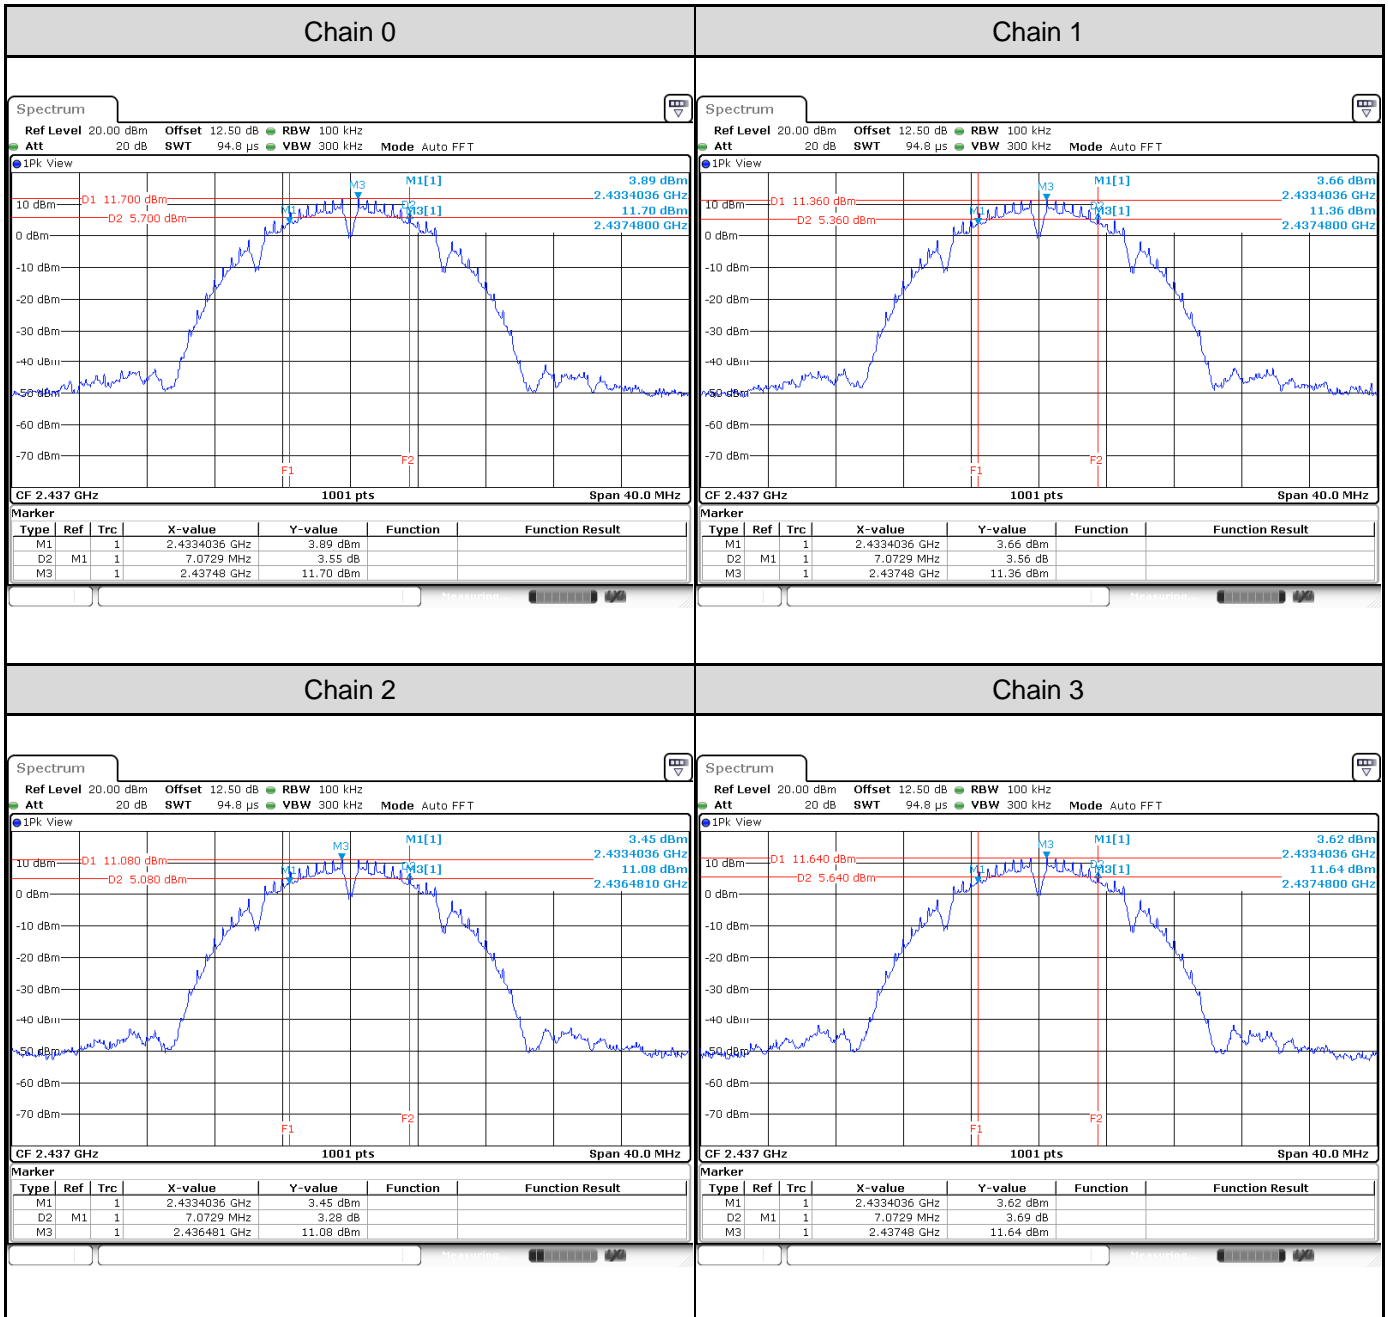

Appendix A: Test Results of Conducted Test
Test Result of 6 dB Bandwidth
802.11b: 4TX

Channel	Frequency (MHz)	6 dB Bandwidth (MHz)				Limit (MHz)	Result
		Chain 0	Chain 1	Chain 2	Chain 3		
1	2412	7.07	7.07	7.07	7.07	> 0.5	Pass
6	2437	7.07	7.07	7.07	7.07	> 0.5	Pass
11	2462	7.07	7.07	7.07	7.07	> 0.5	Pass

Channel 1

Channel 6

Channel 11

802.11g: 4TX

Channel	Frequency (MHz)	6 dB Bandwidth (MHz)				Limit (MHz)	Result
		Chain 0	Chain 1	Chain 2	Chain 3		
1	2412	15.42	15.10	15.10	15.10	> 0.5	Pass
6	2437	15.10	15.10	15.10	15.10	> 0.5	Pass
11	2462	15.10	15.30	15.10	15.30	> 0.5	Pass

Channel 1

Channel 6

Channel 11

802.11ax HE20: 4TX

Channel	Frequency (MHz)	6 dB Bandwidth (MHz)				Limit (MHz)	Result
		Chain 0	Chain 1	Chain 2	Chain 3		
1	2412	15.82	16.74	18.02	15.30	> 0.5	Pass
6	2437	17.02	16.02	15.14	15.30	> 0.5	Pass
11	2462	16.90	15.42	15.10	17.50	> 0.5	Pass