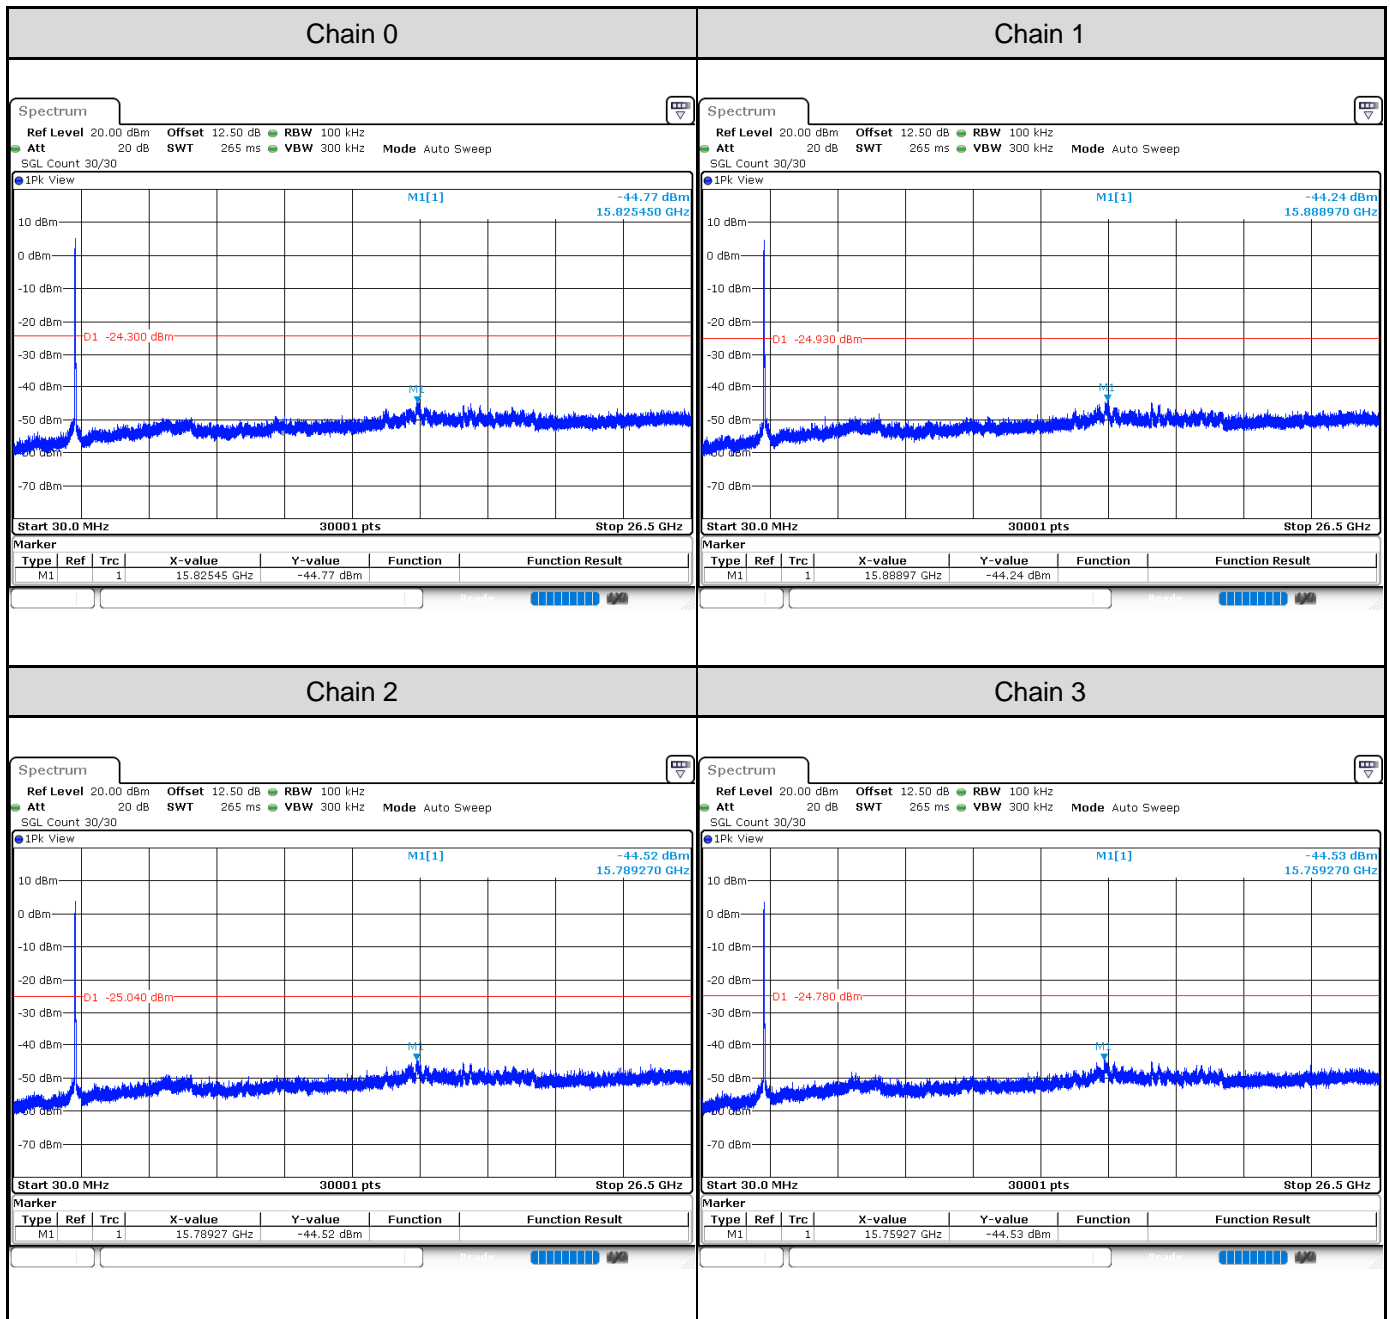

Channel 3

Channel 6

Channel 9

Test Result of Conducted Spurious Emissions
802.11b: 4TX
Channel 1

Channel 6

Channel 11

802.11g: 4TX
Channel 1

Channel 6

Channel 11

802.11ax HE20: 4TX
Channel 1

Channel 6

Channel 11

802.11ax HE40: 4TX
Channel 3

Channel 6

Channel 9

Test Result of Conducted Bandedge
802.11b: 4TX
Channel 1