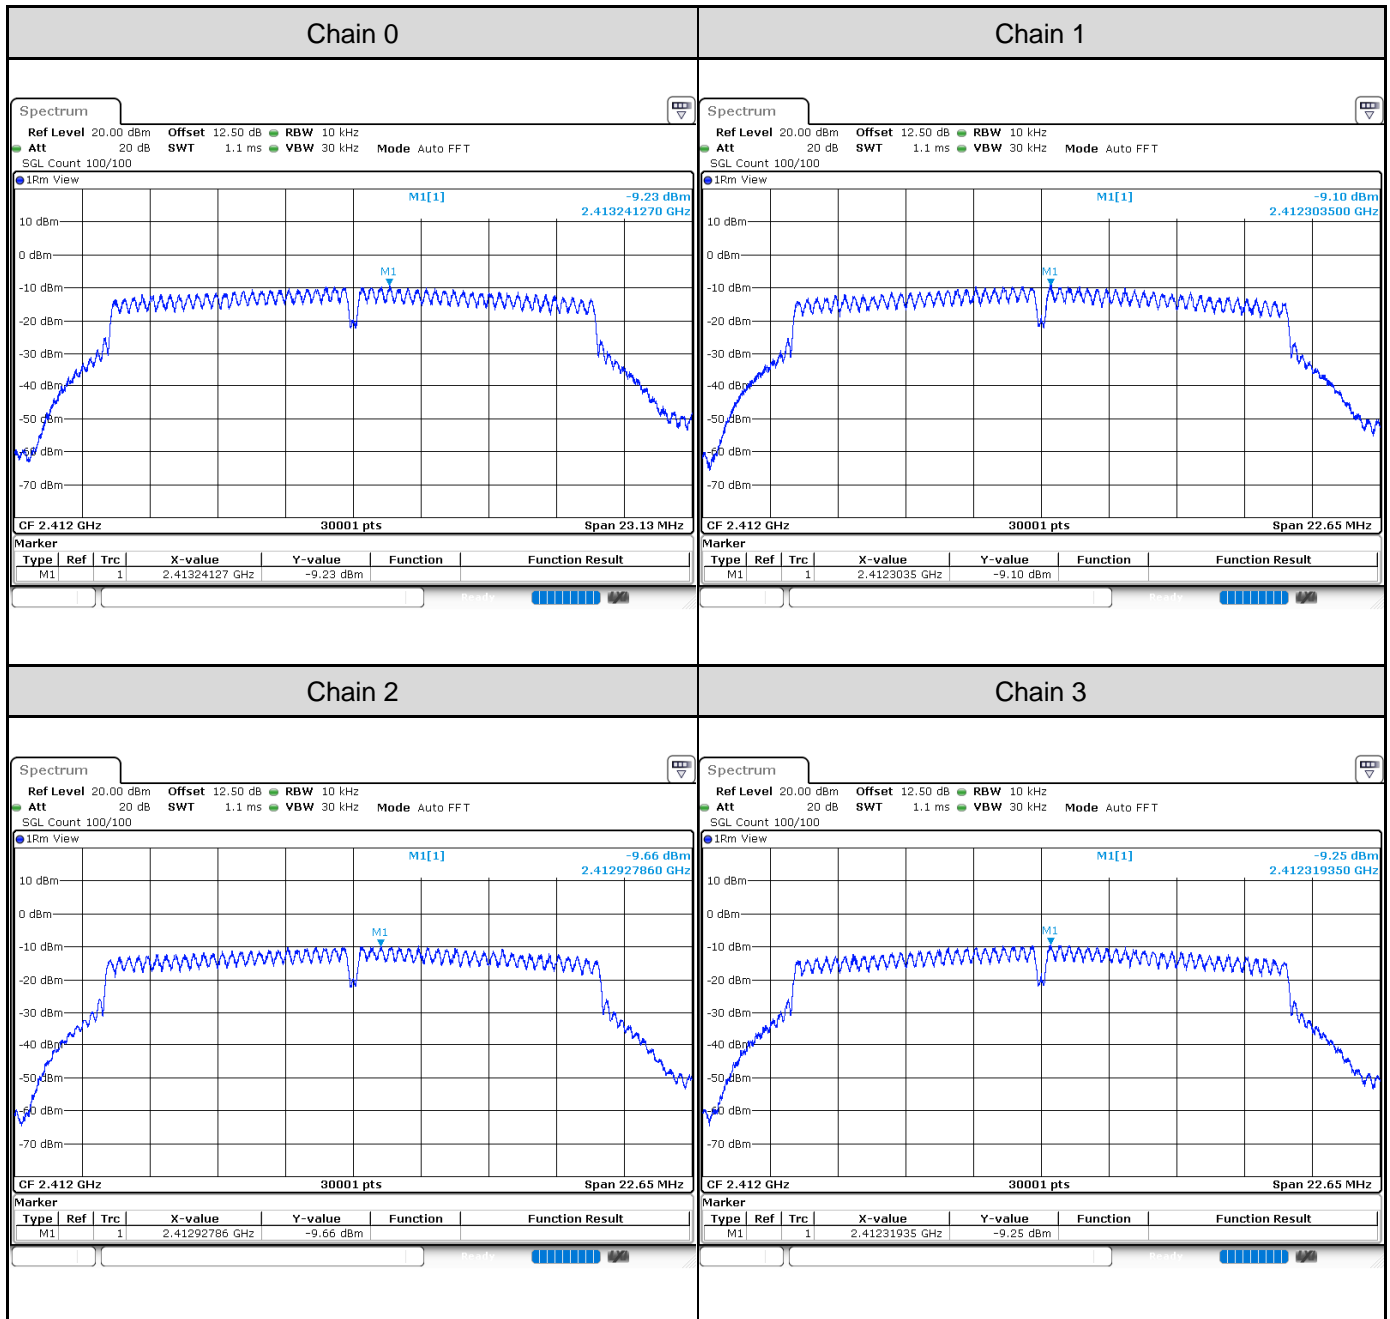

802.11g: 4TX

Channel	Frequency (MHz)	Power Density (dBm)				Total PSD (dBm)	Limit (dBm)	Result
		Chain 0	Chain 1	Chain 2	Chain 3			
1	2412	-9.23	-9.10	-9.66	-9.25	-3.10	3.54	Pass
6	2437	-3.17	-3.61	-3.26	-3.26	2.88	3.54	Pass
11	2462	-7.32	-7.32	-7.87	-7.77	-1.36	3.54	Pass

Channel 1