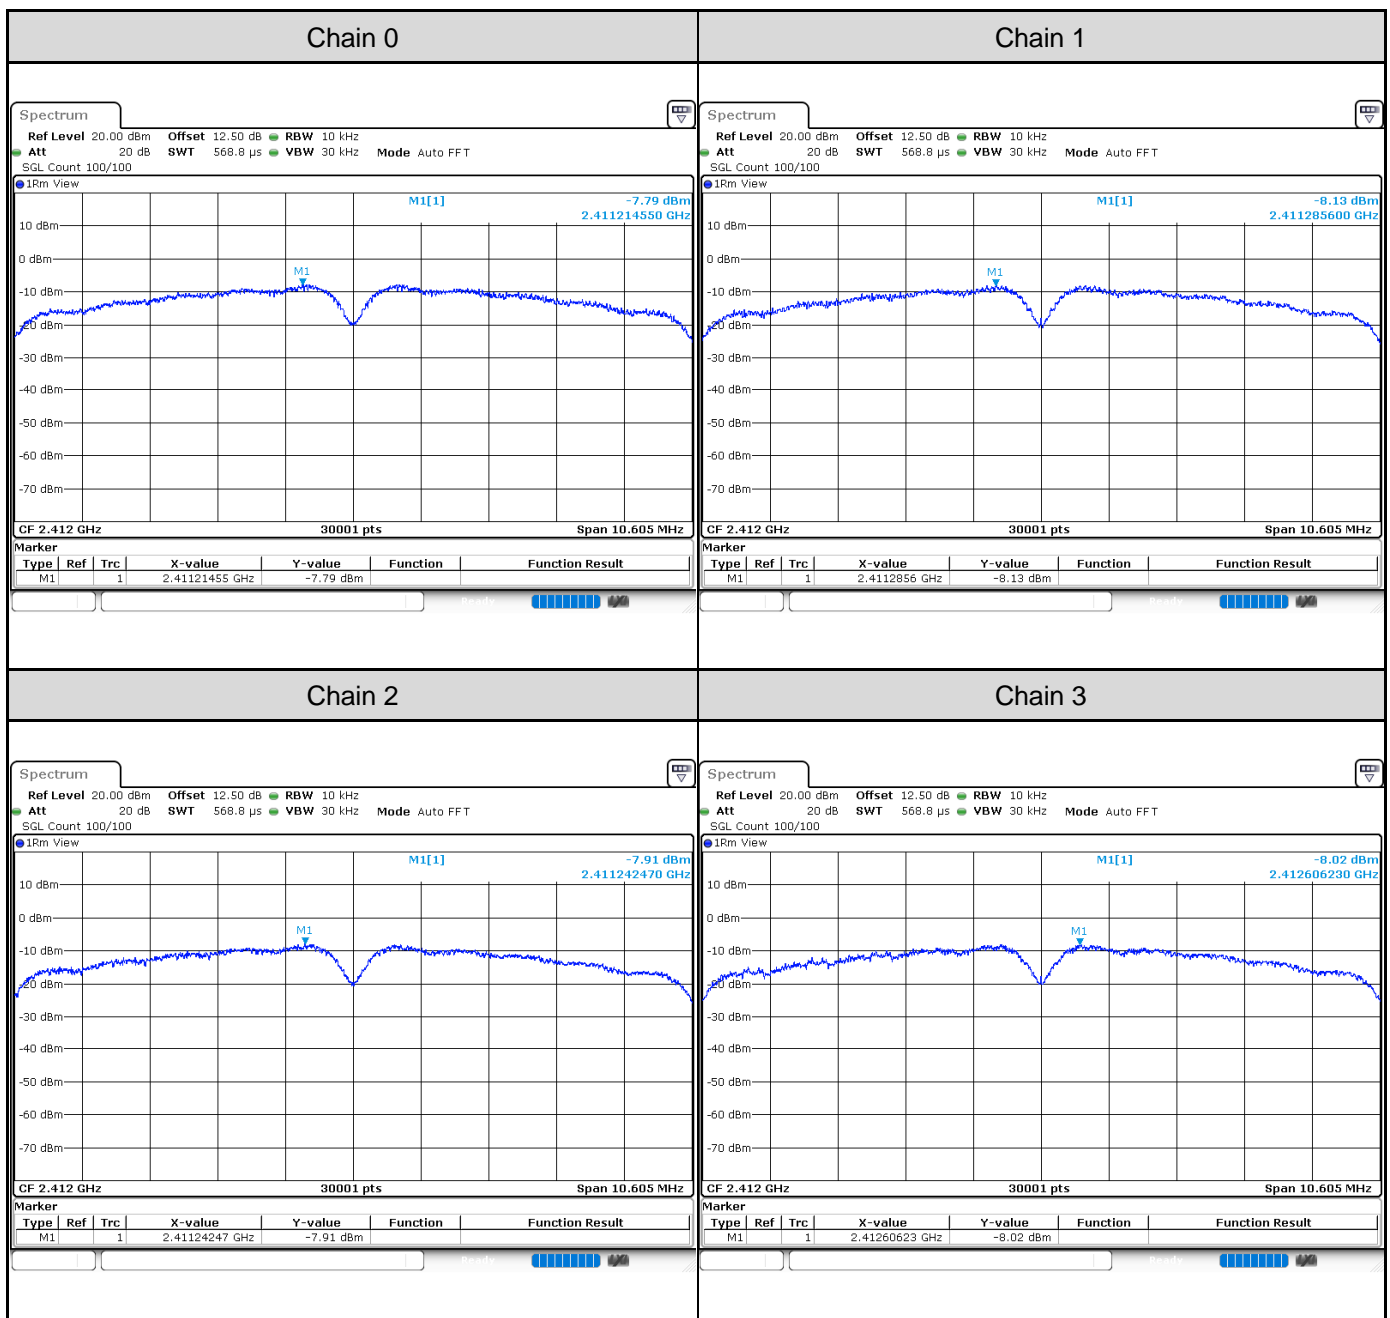

Test Result of Power Spectral Density

802.11b: 4TX

Channel	Frequency (MHz)	Power Density (dBm)				Total PSD (dBm)	Limit (dBm)	Result
		Chain 0	Chain 1	Chain 2	Chain 3			
1	2412	-7.79	-8.13	-7.91	-8.02	-1.94	3.54	Pass
6	2437	-6.06	-6.02	-7.05	-6.51	-0.37	3.54	Pass
11	2462	-7.32	-6.96	-7.58	-7.20	-1.24	3.54	Pass

Channel 1