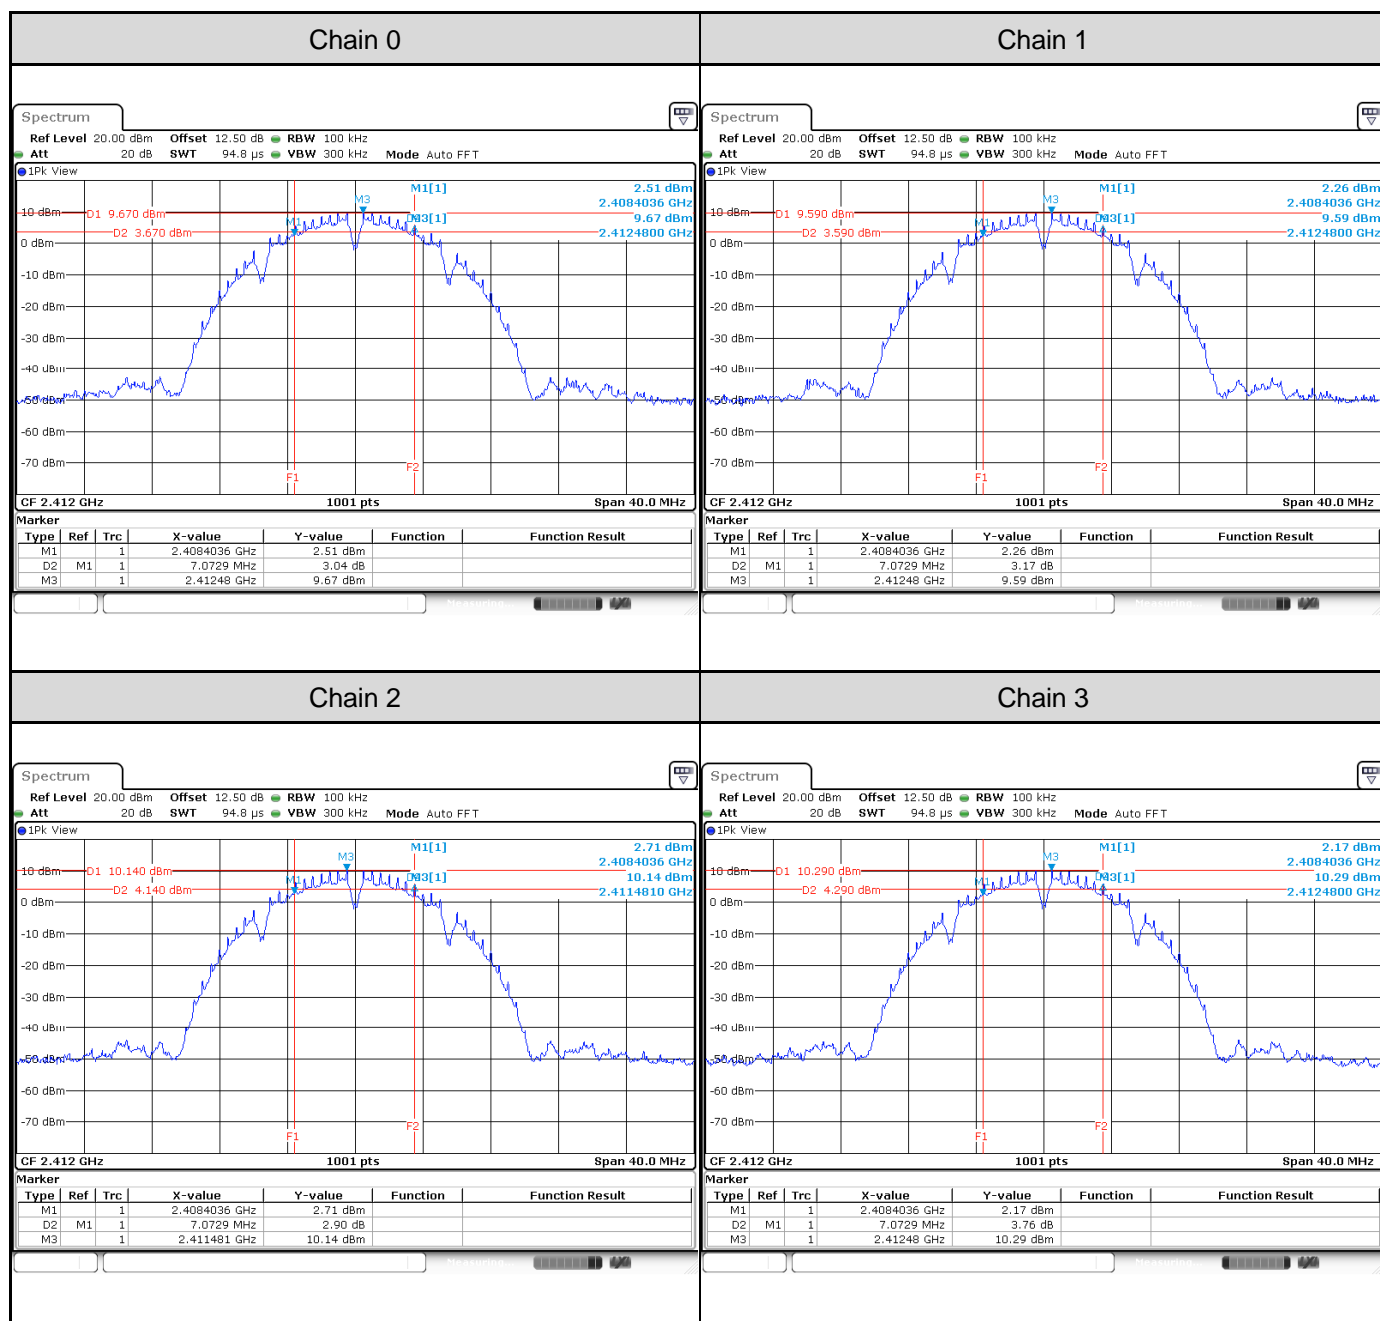

Appendix A: Test Results of Conducted Test
Test Result of 6 dB Bandwidth
802.11b: 4TX

Channel	Frequency (MHz)	6 dB Bandwidth (MHz)				Limit (MHz)	Result
		Chain 0	Chain 1	Chain 2	Chain 3		
1	2412	7.07	7.07	7.07	7.07	> 0.5	Pass
6	2437	7.07	7.07	7.07	7.07	> 0.5	Pass
11	2462	7.07	7.07	7.07	7.07	> 0.5	Pass

Channel 1

Channel 6

Channel 11

802.11g: 4TX

Channel	Frequency (MHz)	6 dB Bandwidth (MHz)				Limit (MHz)	Result
		Chain 0	Chain 1	Chain 2	Chain 3		
1	2412	15.42	15.10	15.10	15.10	> 0.5	Pass
6	2437	15.10	15.10	15.10	15.10	> 0.5	Pass
11	2462	15.10	15.30	15.10	15.30	> 0.5	Pass

Channel 1

Channel 6

Channel 11

802.11ax HE20: 4TX

Channel	Frequency (MHz)	6 dB Bandwidth (MHz)				Limit (MHz)	Result
		Chain 0	Chain 1	Chain 2	Chain 3		
1	2412	15.82	16.74	18.02	15.30	> 0.5	Pass
6	2437	17.02	16.02	15.14	15.30	> 0.5	Pass
11	2462	16.90	15.42	15.10	17.50	> 0.5	Pass