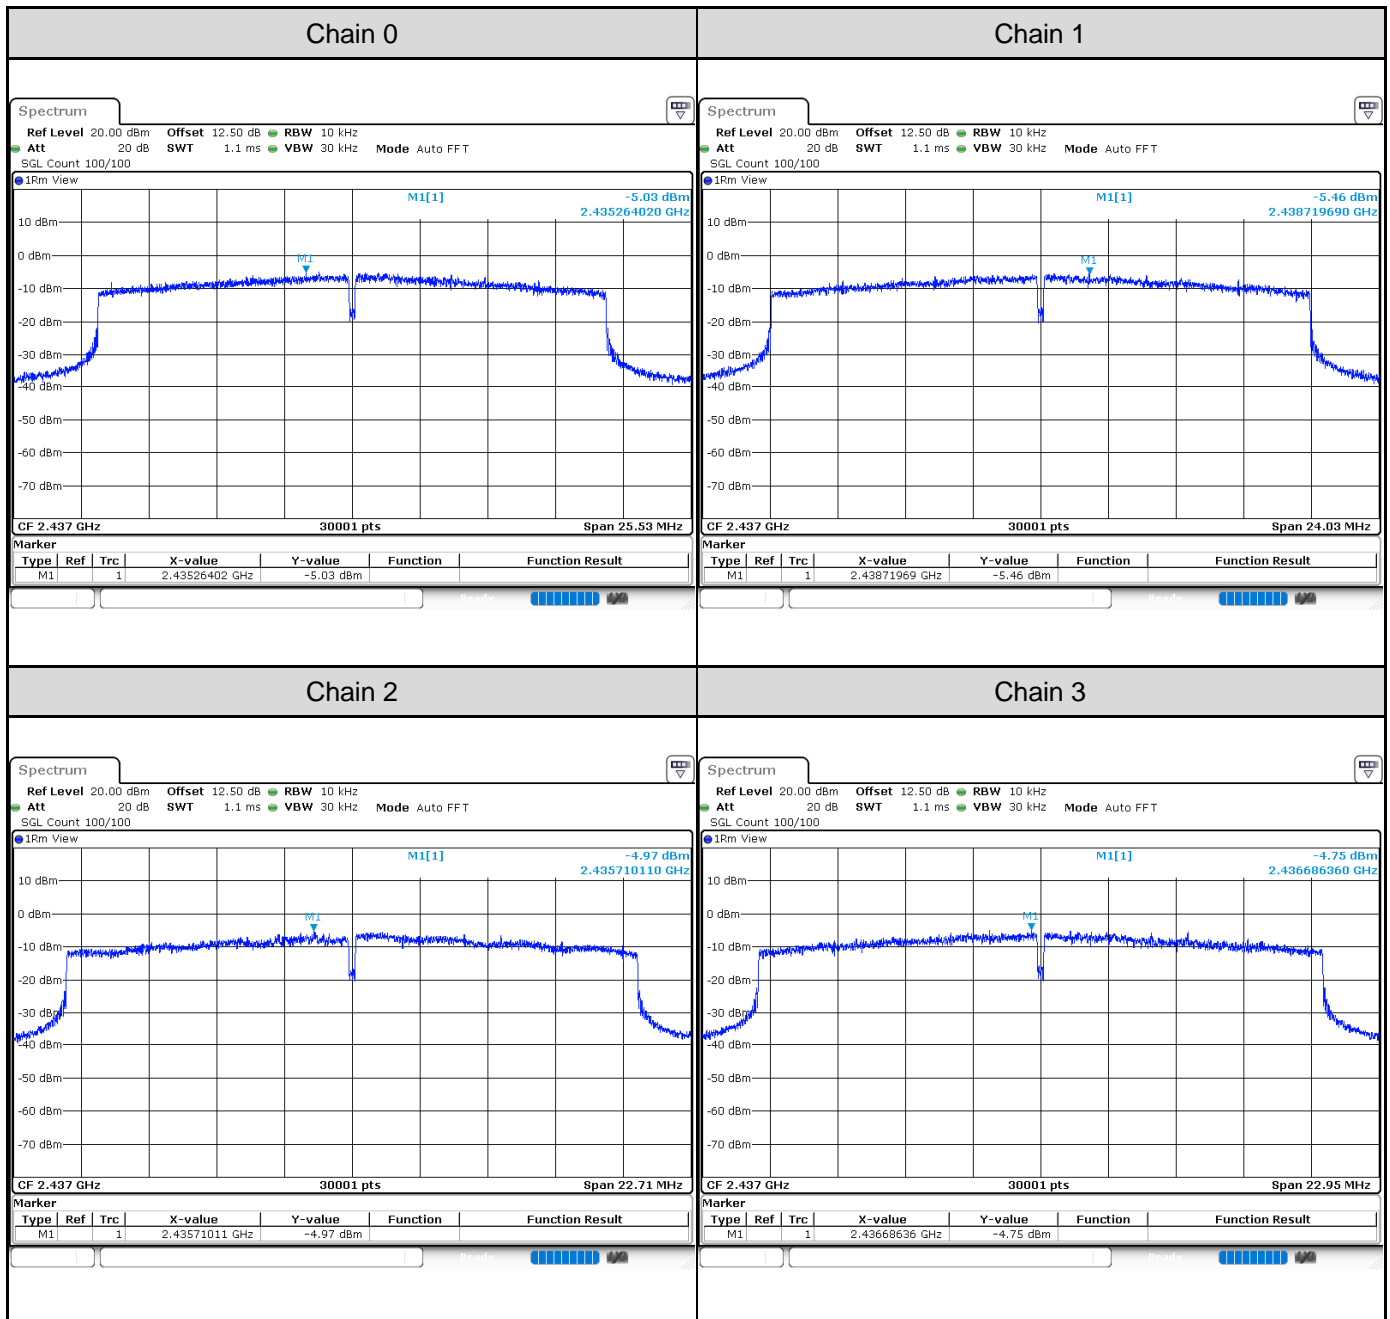

Channel 1

Channel 6

Channel 11

802.11ax HE20: 4TX

Channel	Frequency (MHz)	Power Density (dBm)				Total PSD (dBm)	Limit (dBm)	Result
		Chain 0	Chain 1	Chain 2	Chain 3			
1	2412	-11.57	-11.31	-10.78	-11.03	-4.40	3.54	Pass
6	2437	-5.03	-5.46	-4.97	-4.75	1.72	3.54	Pass
11	2462	-10.44	-11.29	-11.52	-11.31	-4.36	3.54	Pass

Channel 1

Channel 6

Channel 11

802.11ax HE40: 4TX

Channel	Frequency (MHz)	Power Density (dBm)				Total PSD (dBm)	Limit (dBm)	Result
		Chain 0	Chain 1	Chain 2	Chain 3			
3	2422	-18.83	-17.94	-18.63	-19.06	-11.83	3.54	Pass
6	2437	-12.24	-13.36	-13.47	-13.33	-6.31	3.54	Pass
9	2452	-17.08	-17.20	-18.12	-16.63	-10.46	3.54	Pass