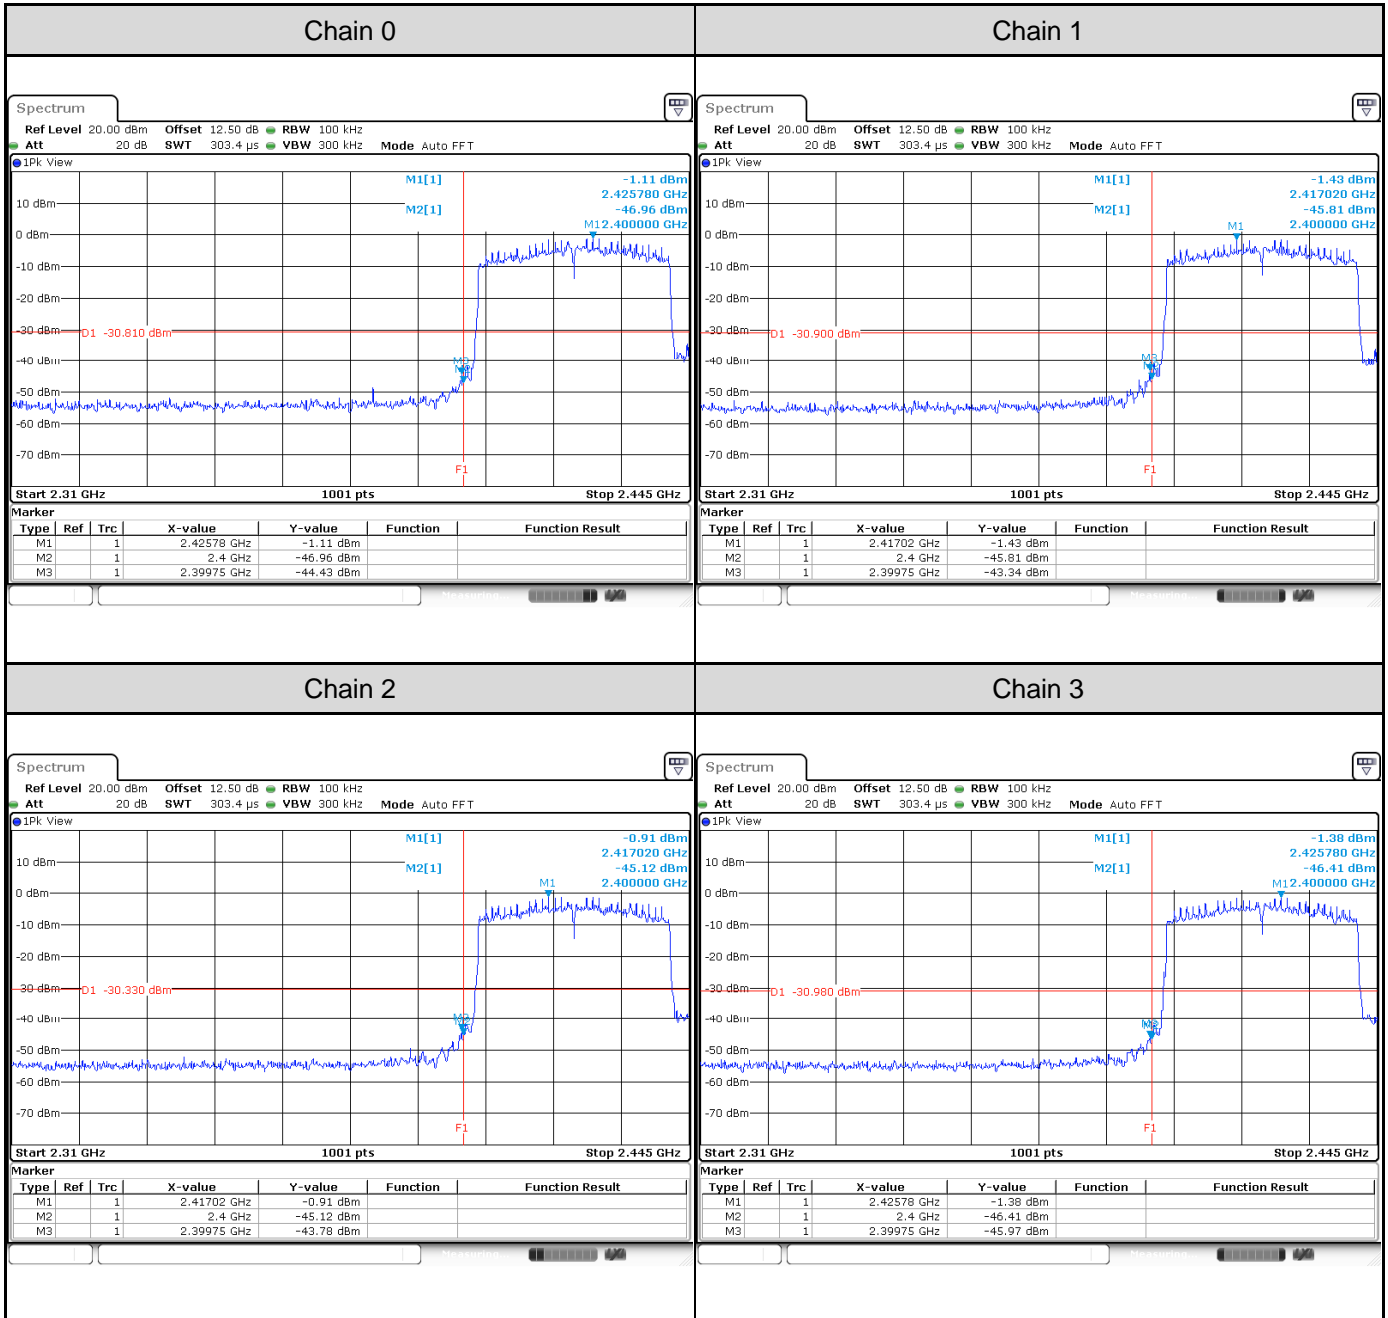

802.11ax HE40: 4TX

Channel 3