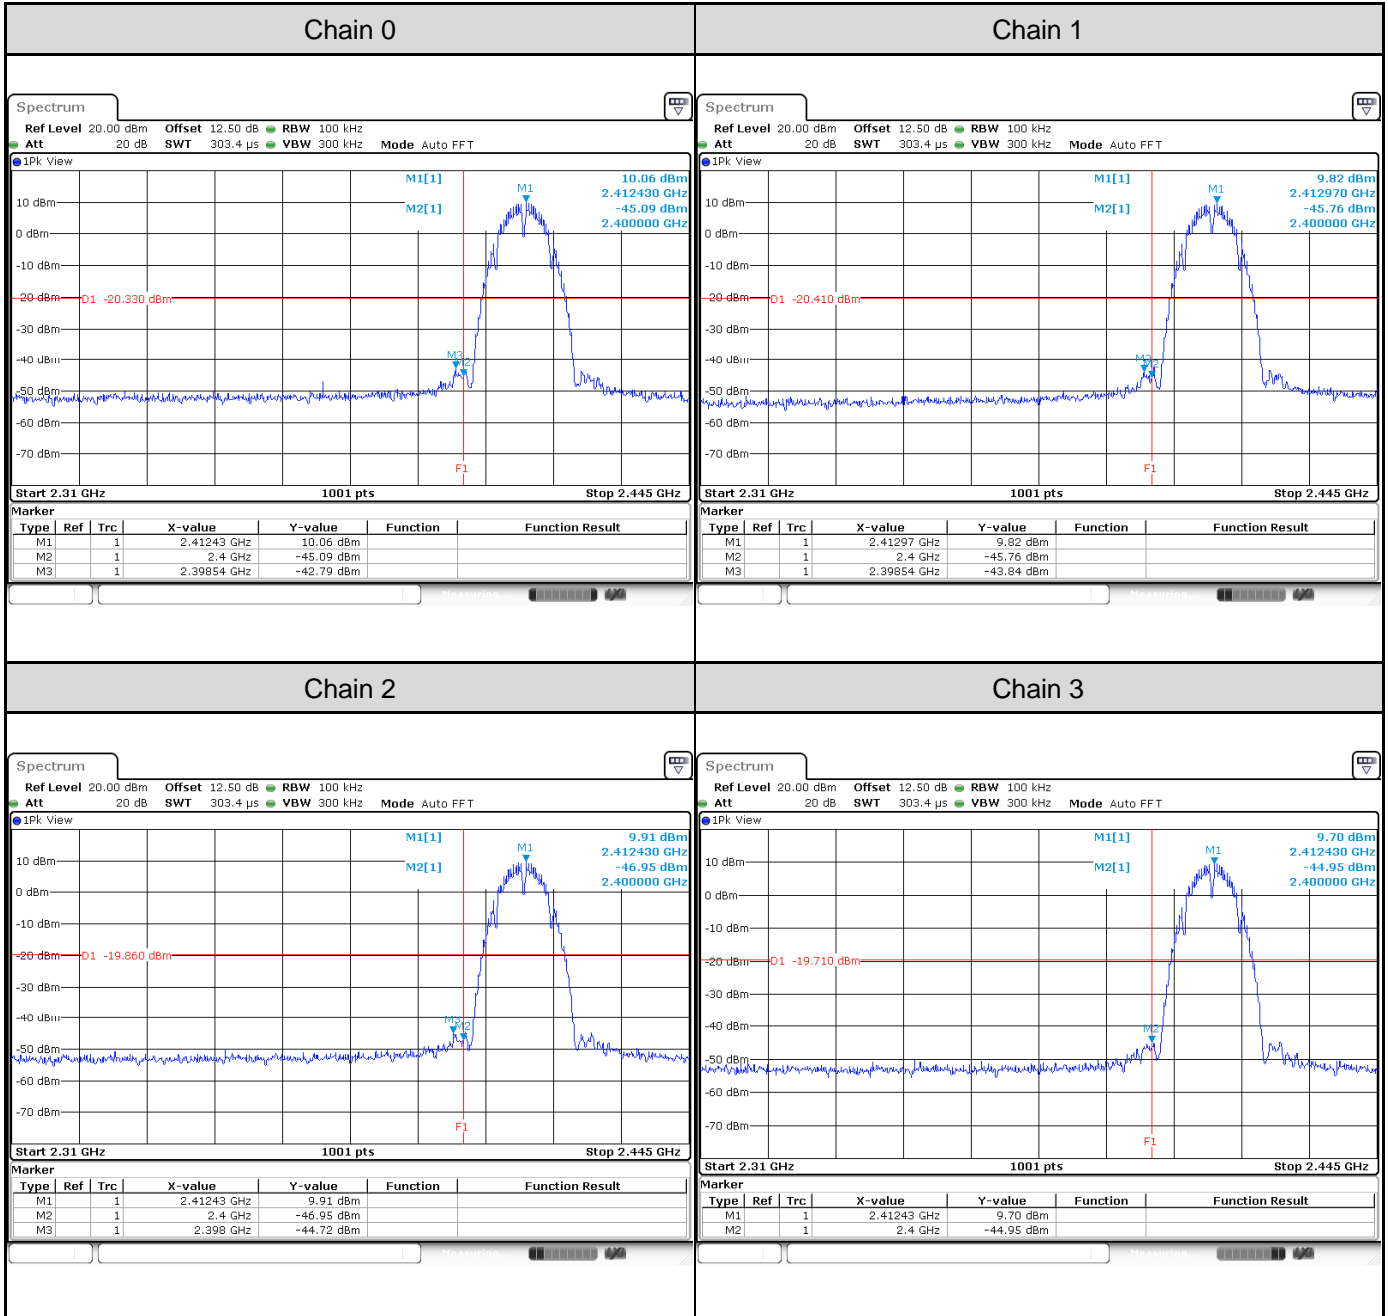

Channel 3

Channel 6

Channel 9

Test Result of Conducted Spurious Emissions
802.11b: 4TX
Channel 1

Channel 6

Channel 11

802.11g: 4TX
Channel 1

Channel 6

Channel 11

802.11ax HE20: 4TX
Channel 1

Channel 6

Channel 11

802.11ax HE40: 4TX
Channel 3

Channel 6

Channel 9

Test Result of Conducted Bandedge
802.11b: 4TX
Channel 1