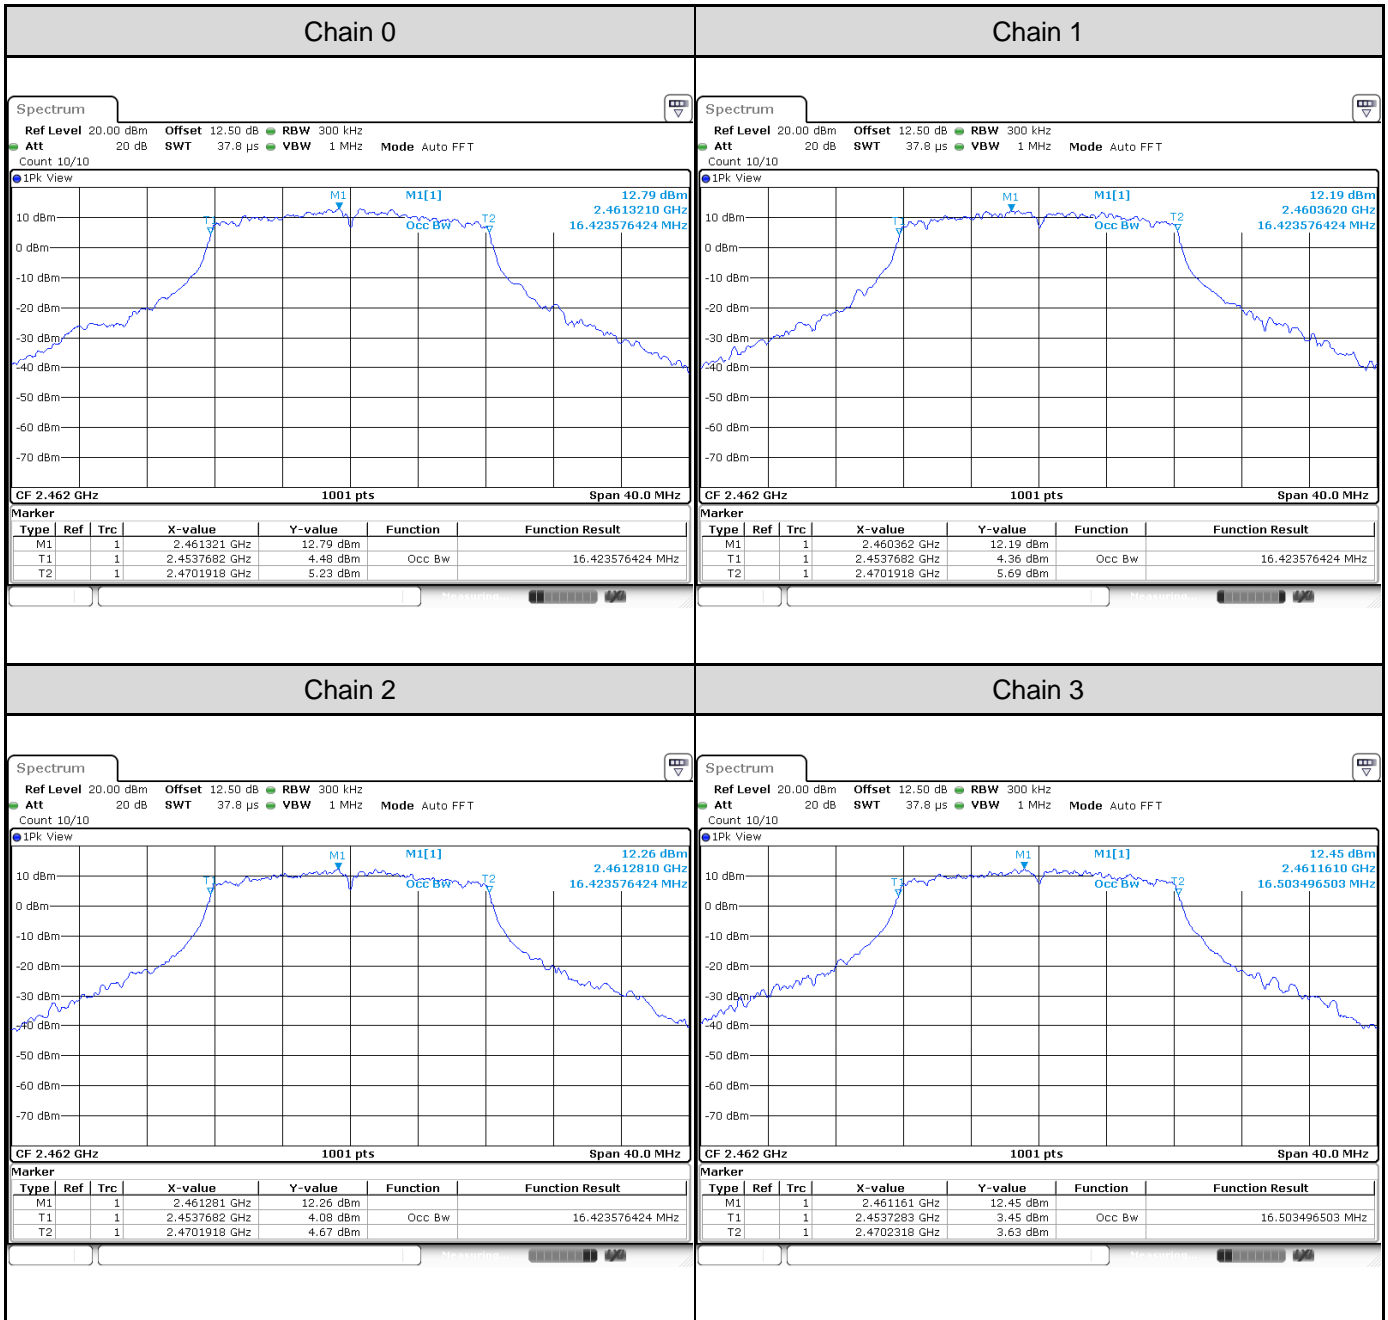

Channel 3

Channel 6

Channel 9

Test Result of 99% Occupied Bandwidth
802.11b: 4TX

Channel	Frequency (MHz)	99% Bandwidth (MHz)			
		Chain 0	Chain 1	Chain 2	Chain 3
1	2412	12.35	12.35	12.39	12.22
6	2437	12.39	12.35	12.43	12.27
11	2462	12.35	12.35	12.43	12.27

Channel 1

Channel 6

Channel 11

802.11g: 4TX

Channel	Frequency (MHz)	99% Bandwidth (MHz)			
		Chain 0	Chain 1	Chain 2	Chain 3
1	2412	16.50	16.50	16.62	16.54
6	2437	16.62	16.70	16.54	16.78
11	2462	16.42	16.42	16.42	16.50

Channel 1

Channel 6

Channel 11

802.11ax HE20: 4TX

Channel	Frequency (MHz)	99% Bandwidth (MHz)			
		Chain 0	Chain 1	Chain 2	Chain 3
1	2412	18.74	18.78	18.78	18.78
6	2437	18.90	18.90	18.94	18.94
11	2462	18.86	18.86	18.82	18.86