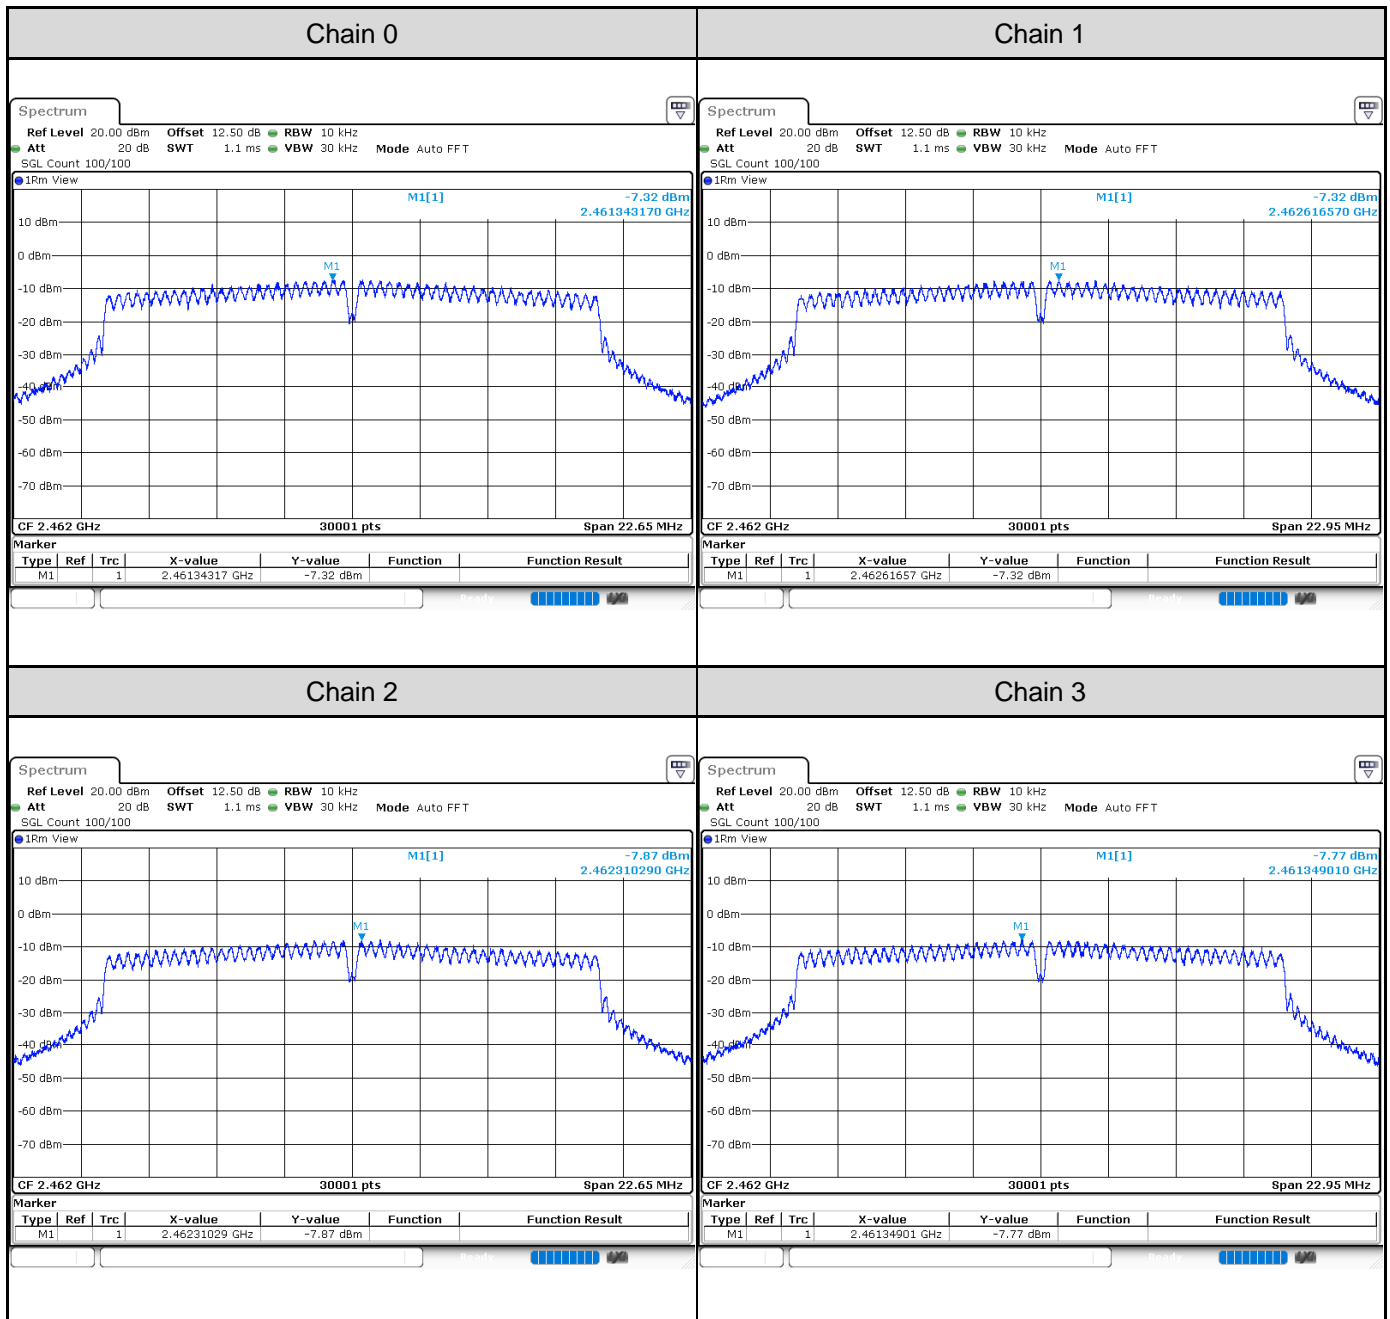

Channel 1

Channel 6

Channel 11

802.11g: 4TX

Channel	Frequency (MHz)	Power Density (dBm)				Total PSD (dBm)	Limit (dBm)	Result
		Chain 0	Chain 1	Chain 2	Chain 3			
1	2412	-9.23	-9.10	-9.66	-9.25	-3.10	3.54	Pass
6	2437	-3.17	-3.61	-3.26	-3.26	2.88	3.54	Pass
11	2462	-7.32	-7.32	-7.87	-7.77	-1.36	3.54	Pass

Channel 1

Channel 6

Channel 11

802.11ax HE20: 4TX

Channel	Frequency (MHz)	Power Density (dBm)				Total PSD (dBm)	Limit (dBm)	Result
		Chain 0	Chain 1	Chain 2	Chain 3			
1	2412	-11.57	-11.31	-10.78	-11.03	-4.40	3.54	Pass
6	2437	-5.03	-5.46	-4.97	-4.75	1.72	3.54	Pass
11	2462	-10.44	-11.29	-11.52	-11.31	-4.36	3.54	Pass