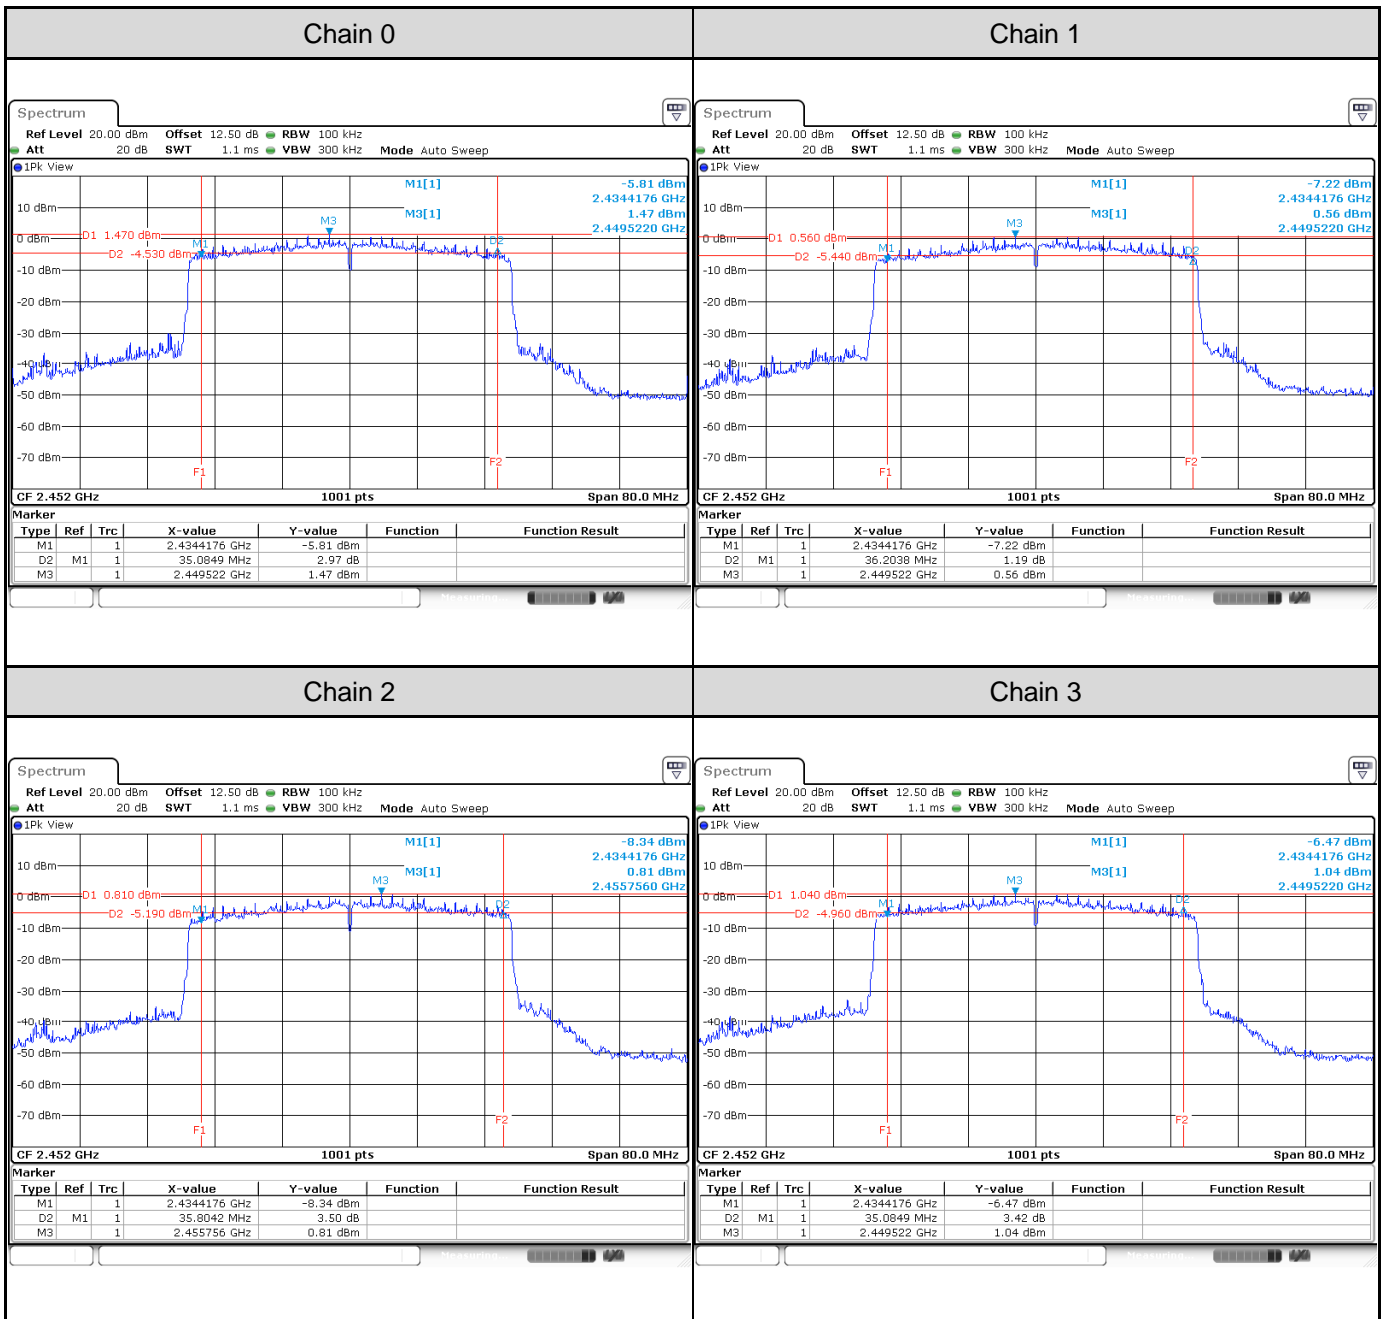

Channel 1

Channel 6

Channel 11

802.11ax HE20: 4TX

Channel	Frequency (MHz)	6 dB Bandwidth (MHz)				Limit (MHz)	Result
		Chain 0	Chain 1	Chain 2	Chain 3		
1	2412	15.82	16.74	18.02	15.30	> 0.5	Pass
6	2437	17.02	16.02	15.14	15.30	> 0.5	Pass
11	2462	16.90	15.42	15.10	17.50	> 0.5	Pass

Channel 1

Channel 6

Channel 11

802.11ax HE40: 4TX

Channel	Frequency (MHz)	6 dB Bandwidth (MHz)				Limit (MHz)	Result
		Chain 0	Chain 1	Chain 2	Chain 3		
3	2422	36.36	36.12	35.32	36.68	> 0.5	Pass
6	2437	35.56	35.24	35.72	35.56	> 0.5	Pass
9	2452	35.08	36.20	35.80	35.08	> 0.5	Pass

Channel 3

Channel 6

Channel 9

Test Result of 99% Occupied Bandwidth
802.11b: 4TX

Channel	Frequency (MHz)	99% Bandwidth (MHz)			
		Chain 0	Chain 1	Chain 2	Chain 3
1	2412	12.35	12.35	12.39	12.22
6	2437	12.39	12.35	12.43	12.27
11	2462	12.35	12.35	12.43	12.27