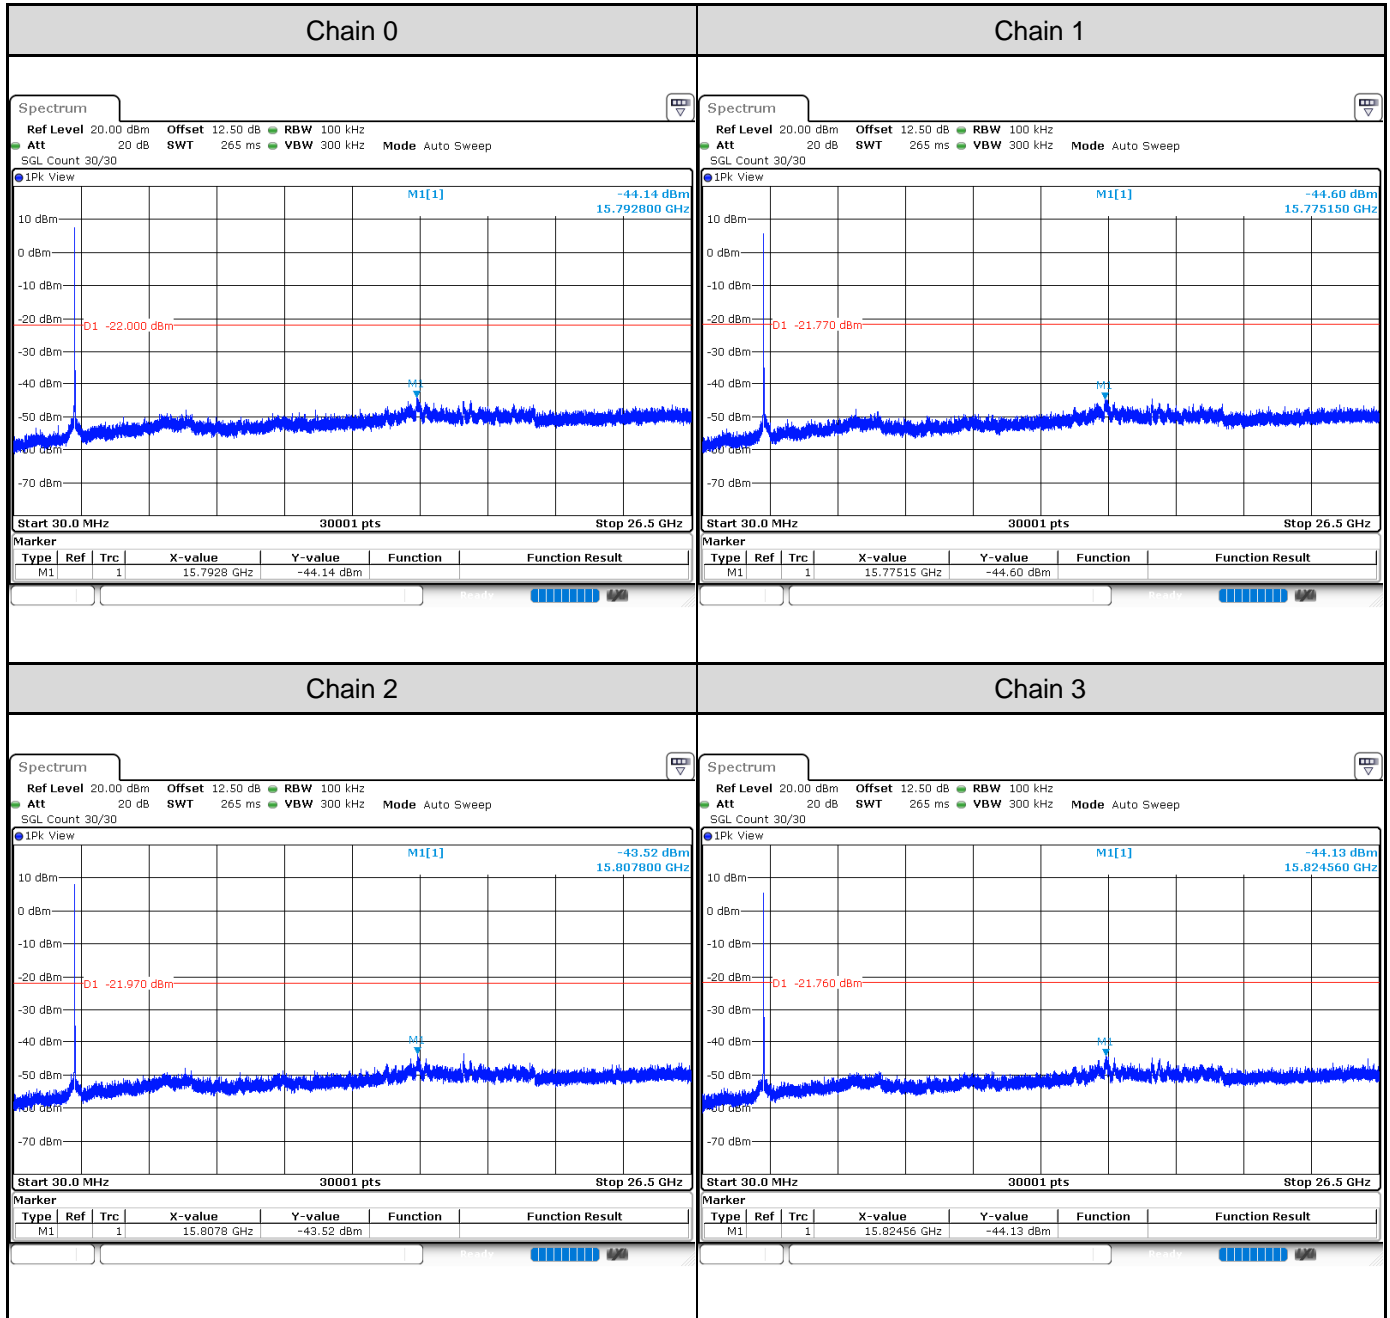

Channel 3

Channel 6

Channel 9

Test Result of Conducted Spurious Emissions
802.11b: 4TX
Channel 1

Channel 6

Channel 11

802.11g: 4TX
Channel 1

Channel 6

Channel 11

802.11ax HE20: 4TX
Channel 1

Channel 6

Channel 11

802.11ax HE40: 4TX
Channel 3

Channel 6

Channel 9

Test Result of Conducted Bandedge
802.11b: 4TX
Channel 1