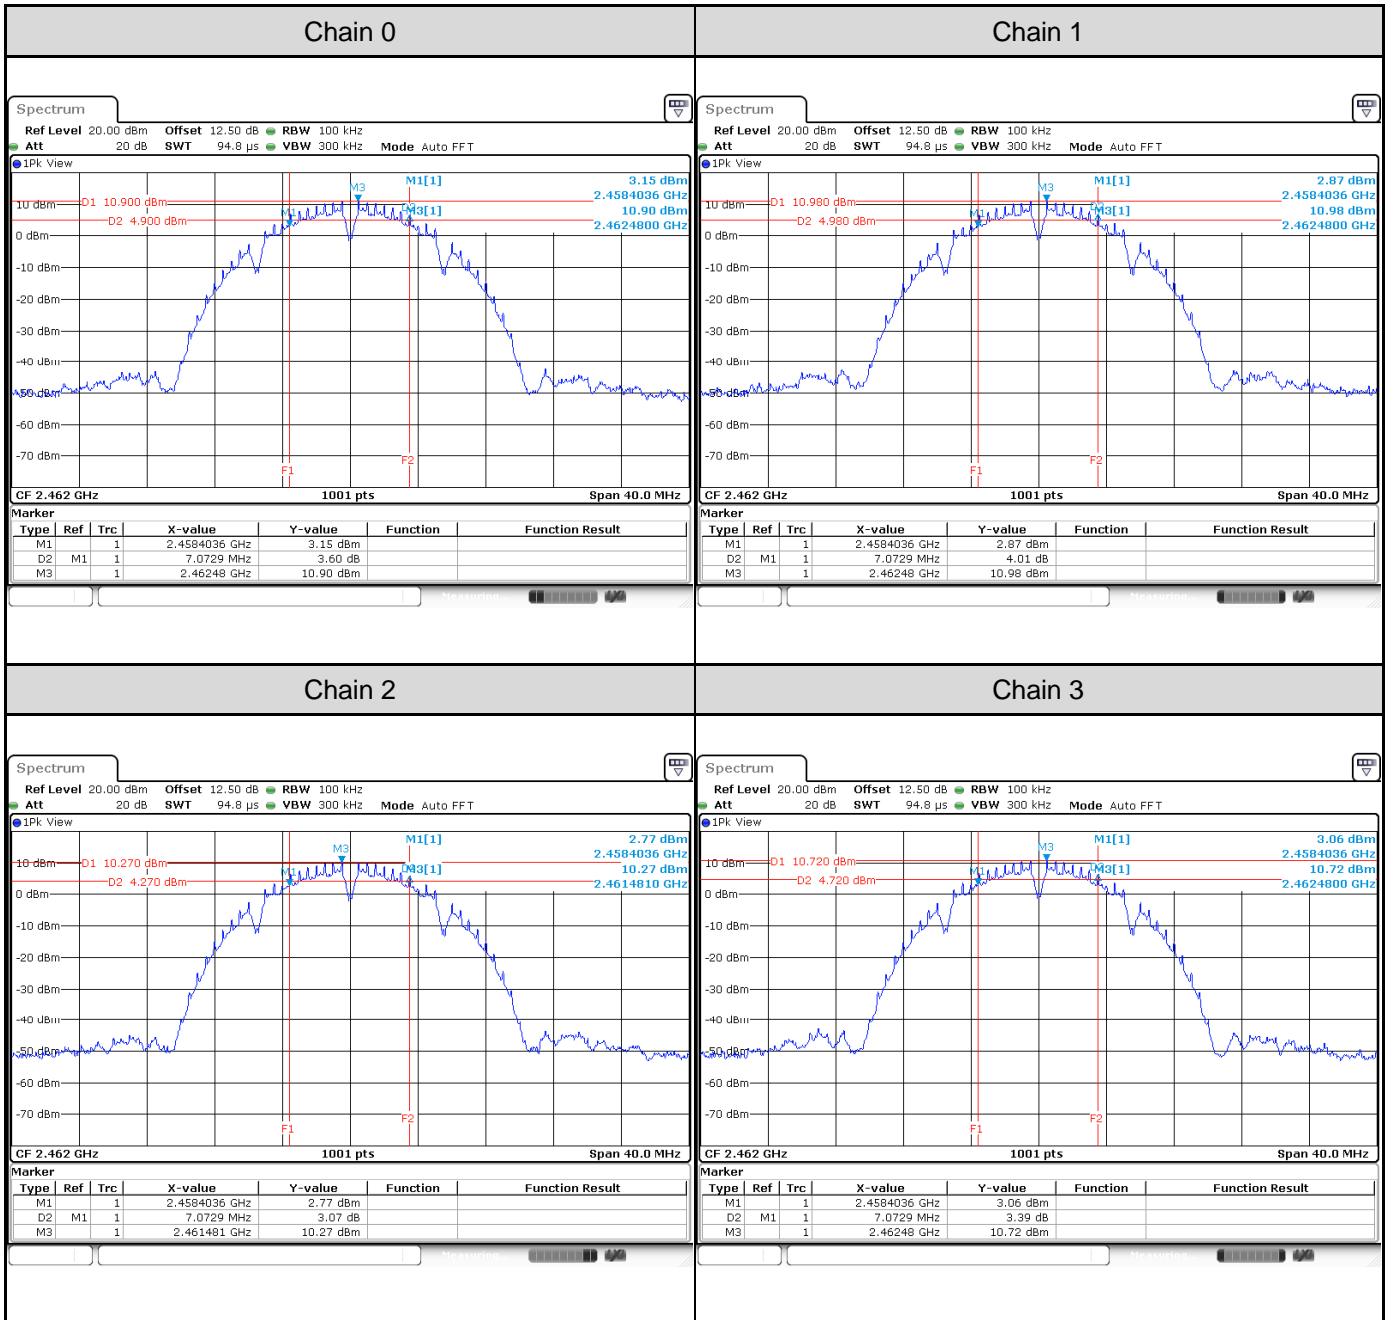

Appendix A: Test Results of Conducted Test
Test Result of 6 dB Bandwidth
802.11b: 4TX

Channel	Frequency (MHz)	6 dB Bandwidth (MHz)				Limit (MHz)	Result
		Chain 0	Chain 1	Chain 2	Chain 3		
1	2412	7.07	7.07	7.07	7.07	> 0.5	Pass
6	2437	7.07	7.07	7.07	7.07	> 0.5	Pass
11	2462	7.07	7.07	7.07	7.07	> 0.5	Pass

Channel 1

Channel 6

Channel 11

802.11g: 4TX

Channel	Frequency (MHz)	6 dB Bandwidth (MHz)				Limit (MHz)	Result
		Chain 0	Chain 1	Chain 2	Chain 3		
1	2412	15.42	15.10	15.10	15.10	> 0.5	Pass
6	2437	15.10	15.10	15.10	15.10	> 0.5	Pass
11	2462	15.10	15.30	15.10	15.30	> 0.5	Pass

Channel 1

Channel 6

Channel 11

802.11ax HE20: 4TX

Channel	Frequency (MHz)	6 dB Bandwidth (MHz)				Limit (MHz)	Result
		Chain 0	Chain 1	Chain 2	Chain 3		
1	2412	15.82	16.74	18.02	15.30	> 0.5	Pass
6	2437	17.02	16.02	15.14	15.30	> 0.5	Pass
11	2462	16.90	15.42	15.10	17.50	> 0.5	Pass