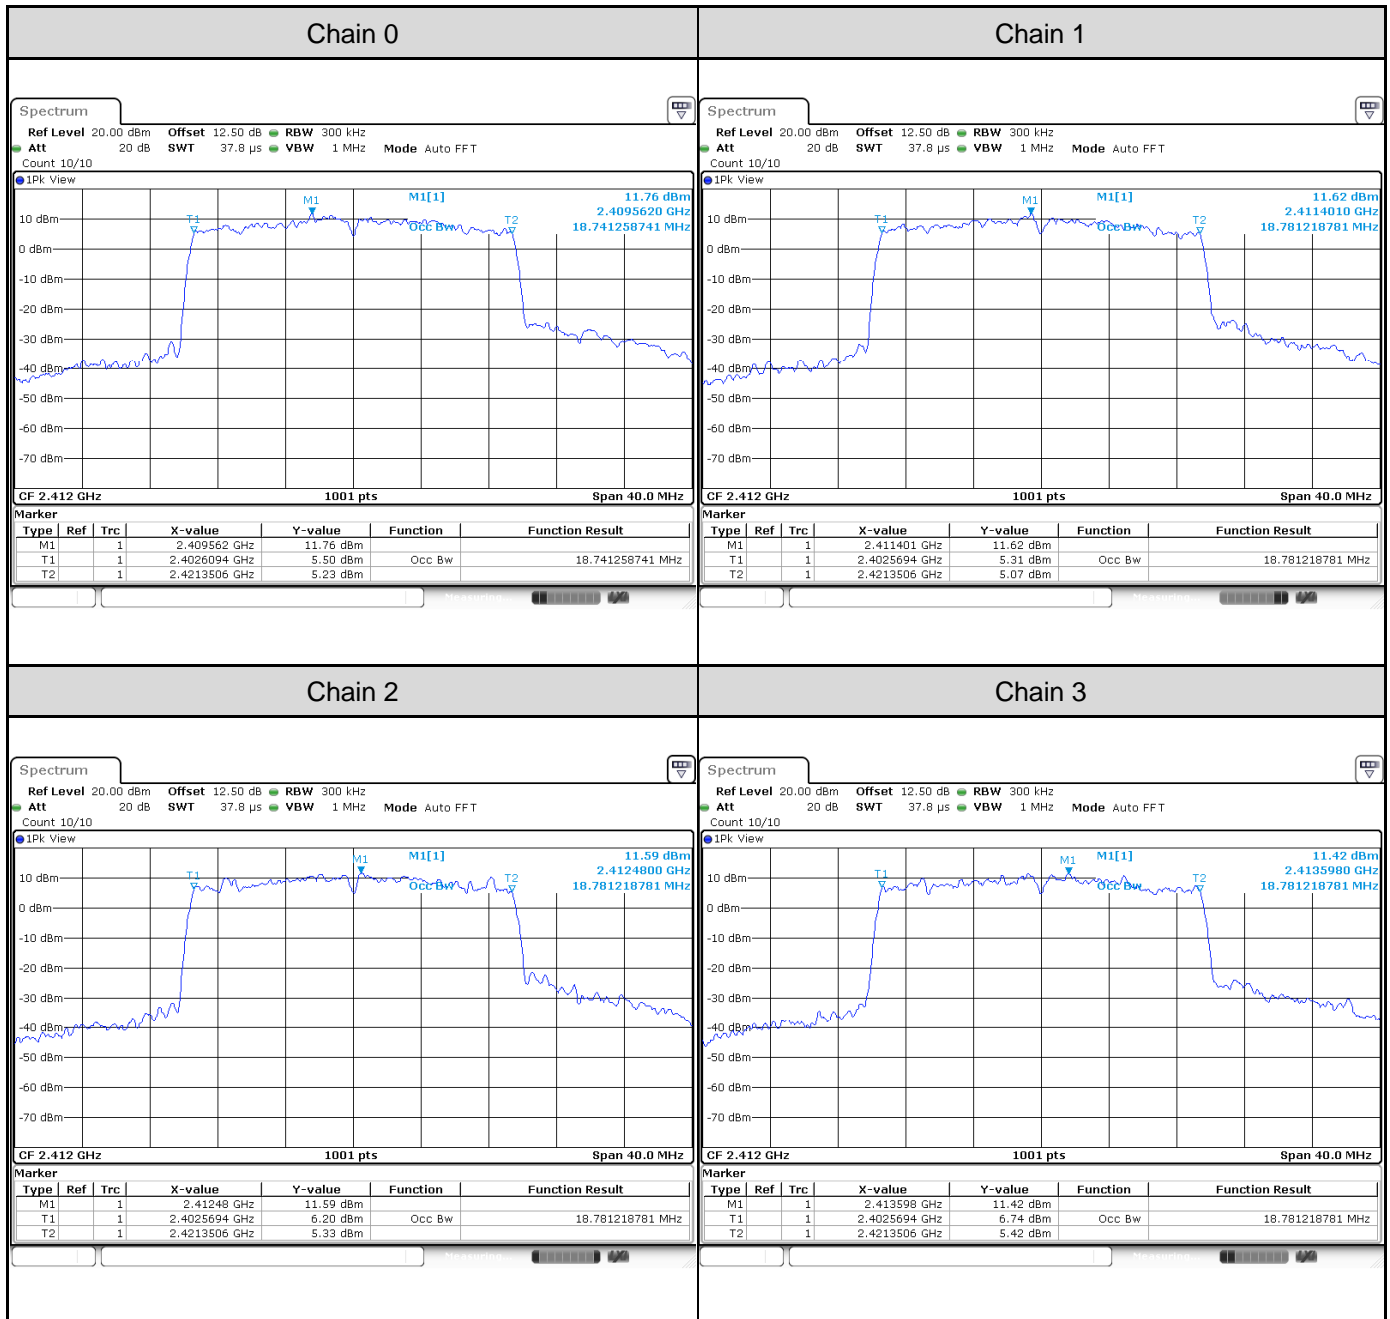

802.11ax HE20: 4TX

Channel	Frequency (MHz)	99% Bandwidth (MHz)			
		Chain 0	Chain 1	Chain 2	Chain 3
1	2412	18.74	18.78	18.78	18.78
6	2437	18.90	18.90	18.94	18.94
11	2462	18.86	18.86	18.82	18.86

Channel 1