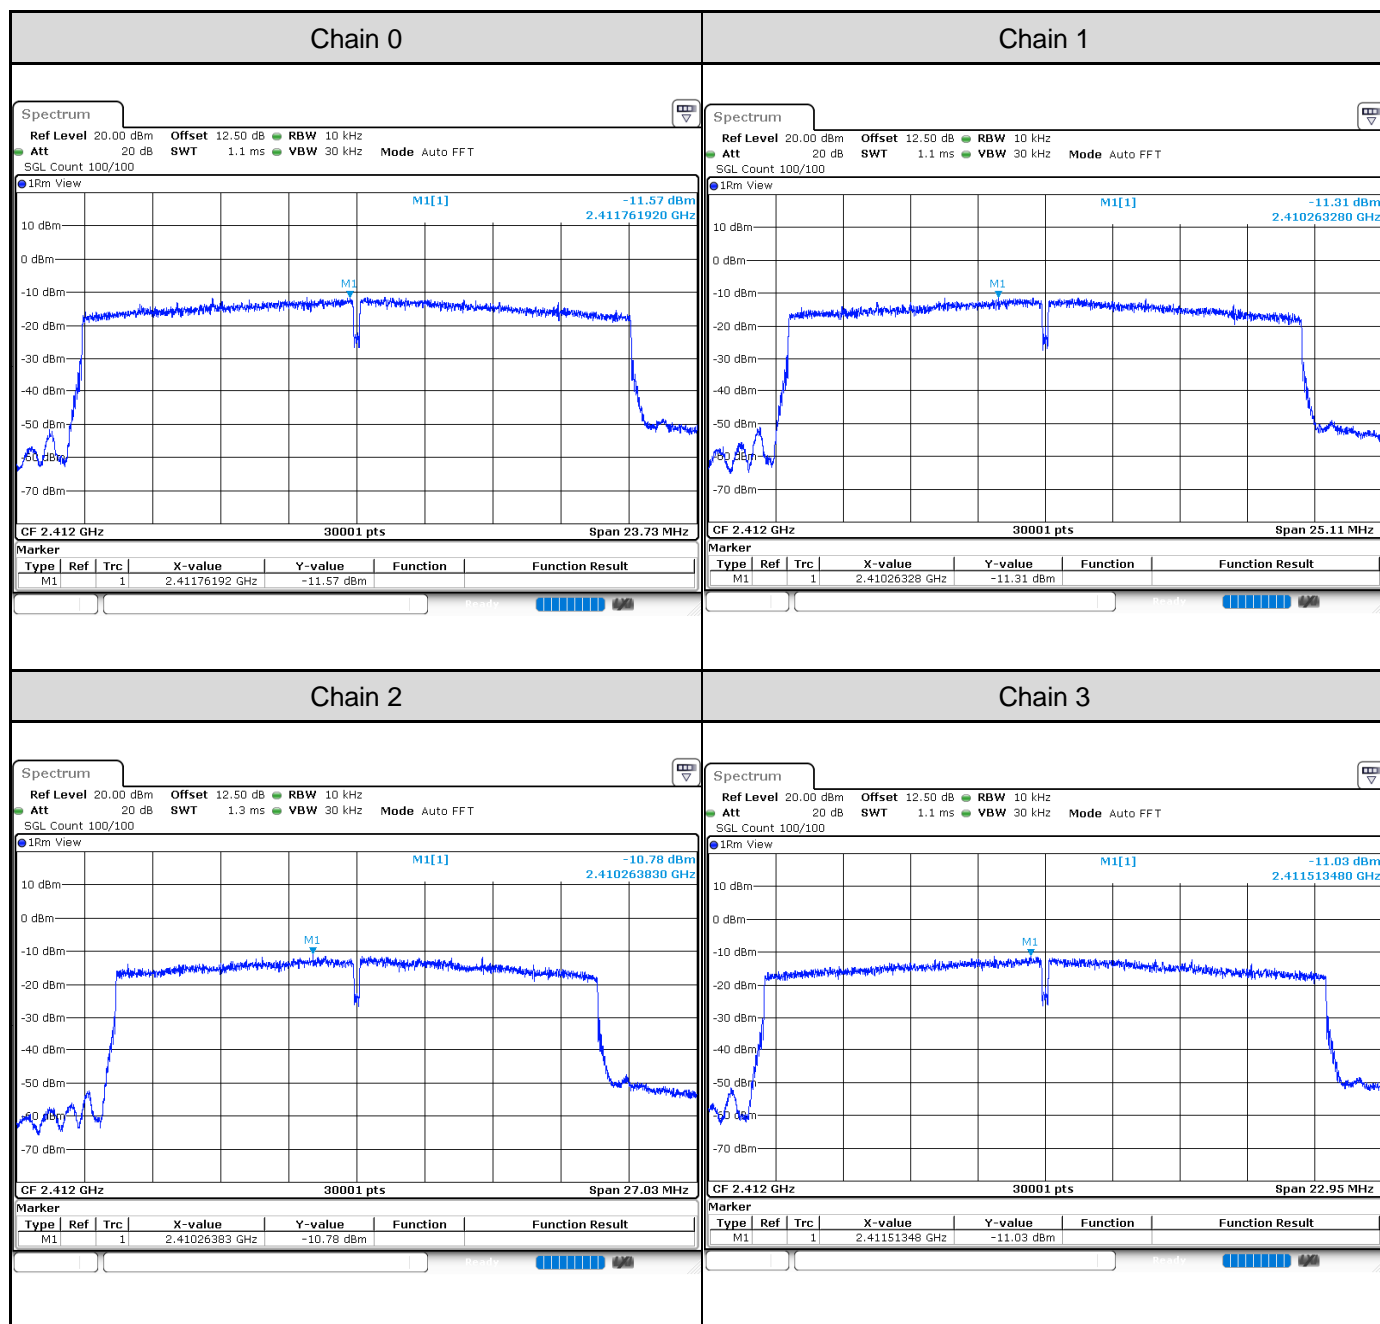

802.11ax HE20: 4TX

Channel	Frequency (MHz)	Power Density (dBm)				Total PSD (dBm)	Limit (dBm)	Result
		Chain 0	Chain 1	Chain 2	Chain 3			
1	2412	-11.57	-11.31	-10.78	-11.03	-4.40	3.54	Pass
6	2437	-5.03	-5.46	-4.97	-4.75	1.72	3.54	Pass
11	2462	-10.44	-11.29	-11.52	-11.31	-4.36	3.54	Pass

Channel 1