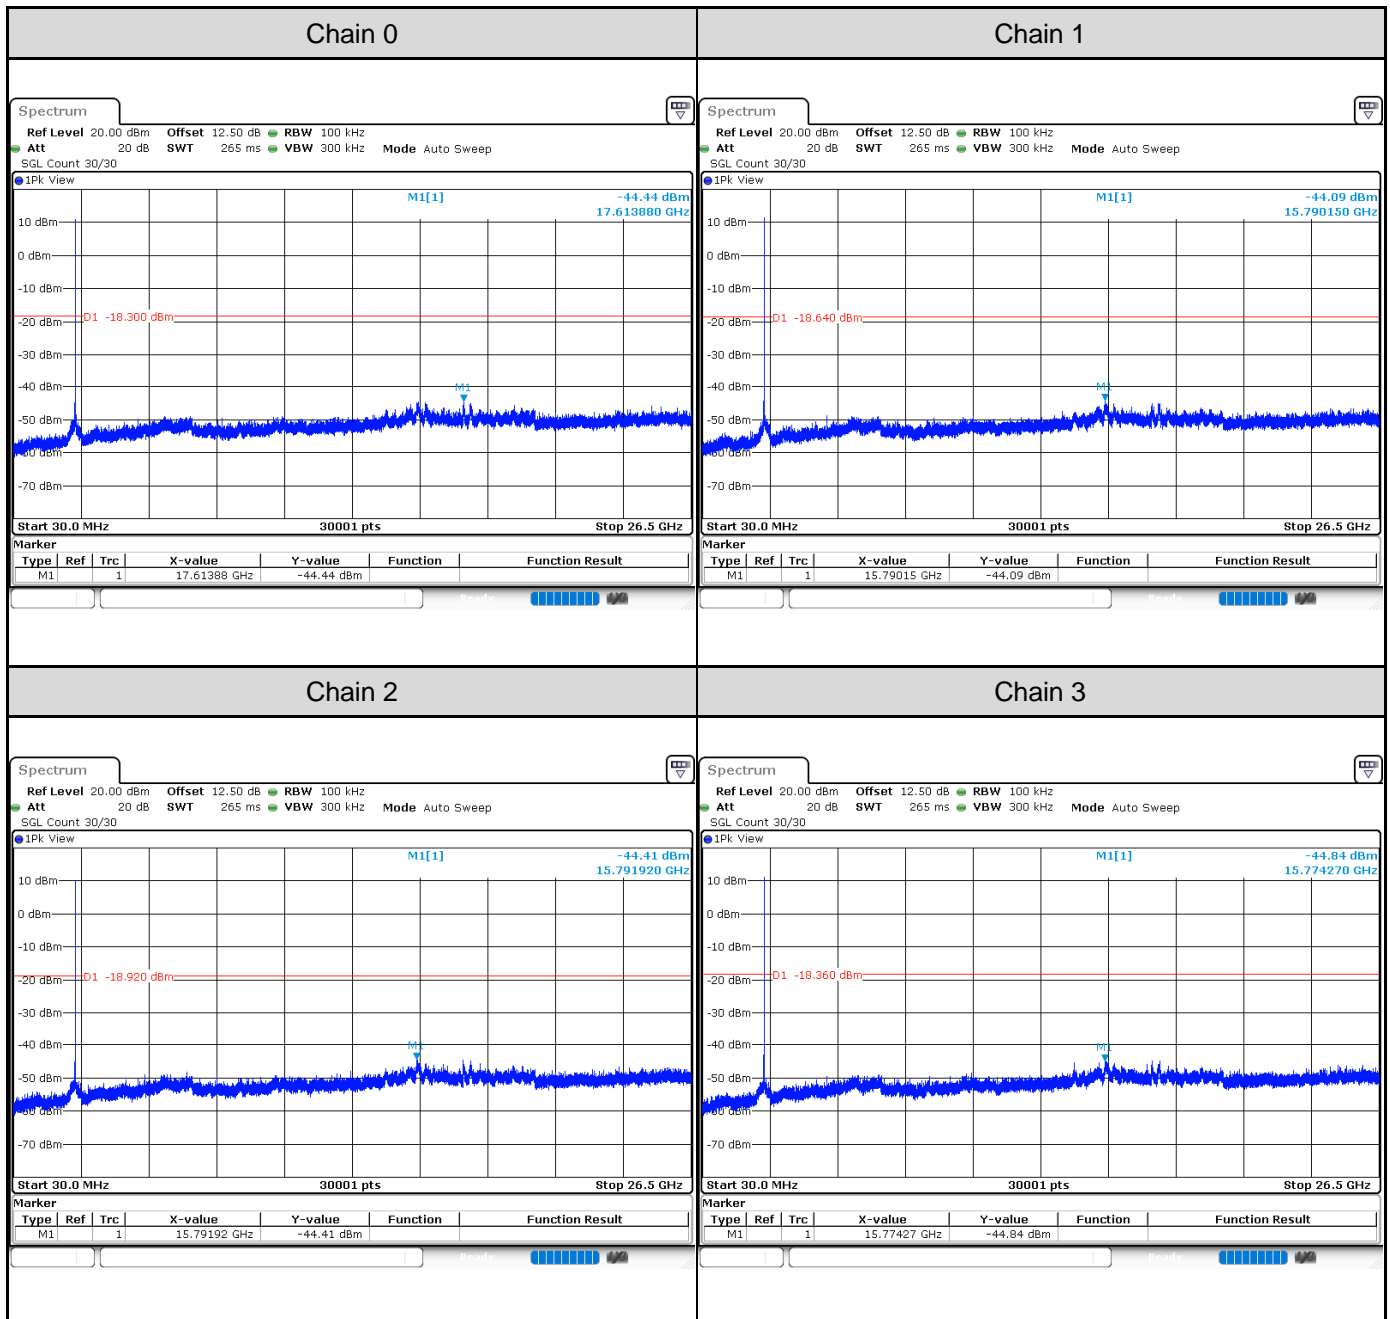

Channel 1

Channel 6

Channel 11

802.11ax HE40: 4TX

Channel	Frequency (MHz)	Power Density (dBm)				Total PSD (dBm)	Limit (dBm)	Result
		Chain 0	Chain 1	Chain 2	Chain 3			
3	2422	-18.83	-17.94	-18.63	-19.06	-11.83	3.54	Pass
6	2437	-12.24	-13.36	-13.47	-13.33	-6.31	3.54	Pass
9	2452	-17.08	-17.20	-18.12	-16.63	-10.46	3.54	Pass

Channel 3

Channel 6

Channel 9

Test Result of Conducted Spurious Emissions
802.11b: 4TX
Channel 1

Channel 6

Channel 11

802.11g: 4TX
Channel 1

Channel 6