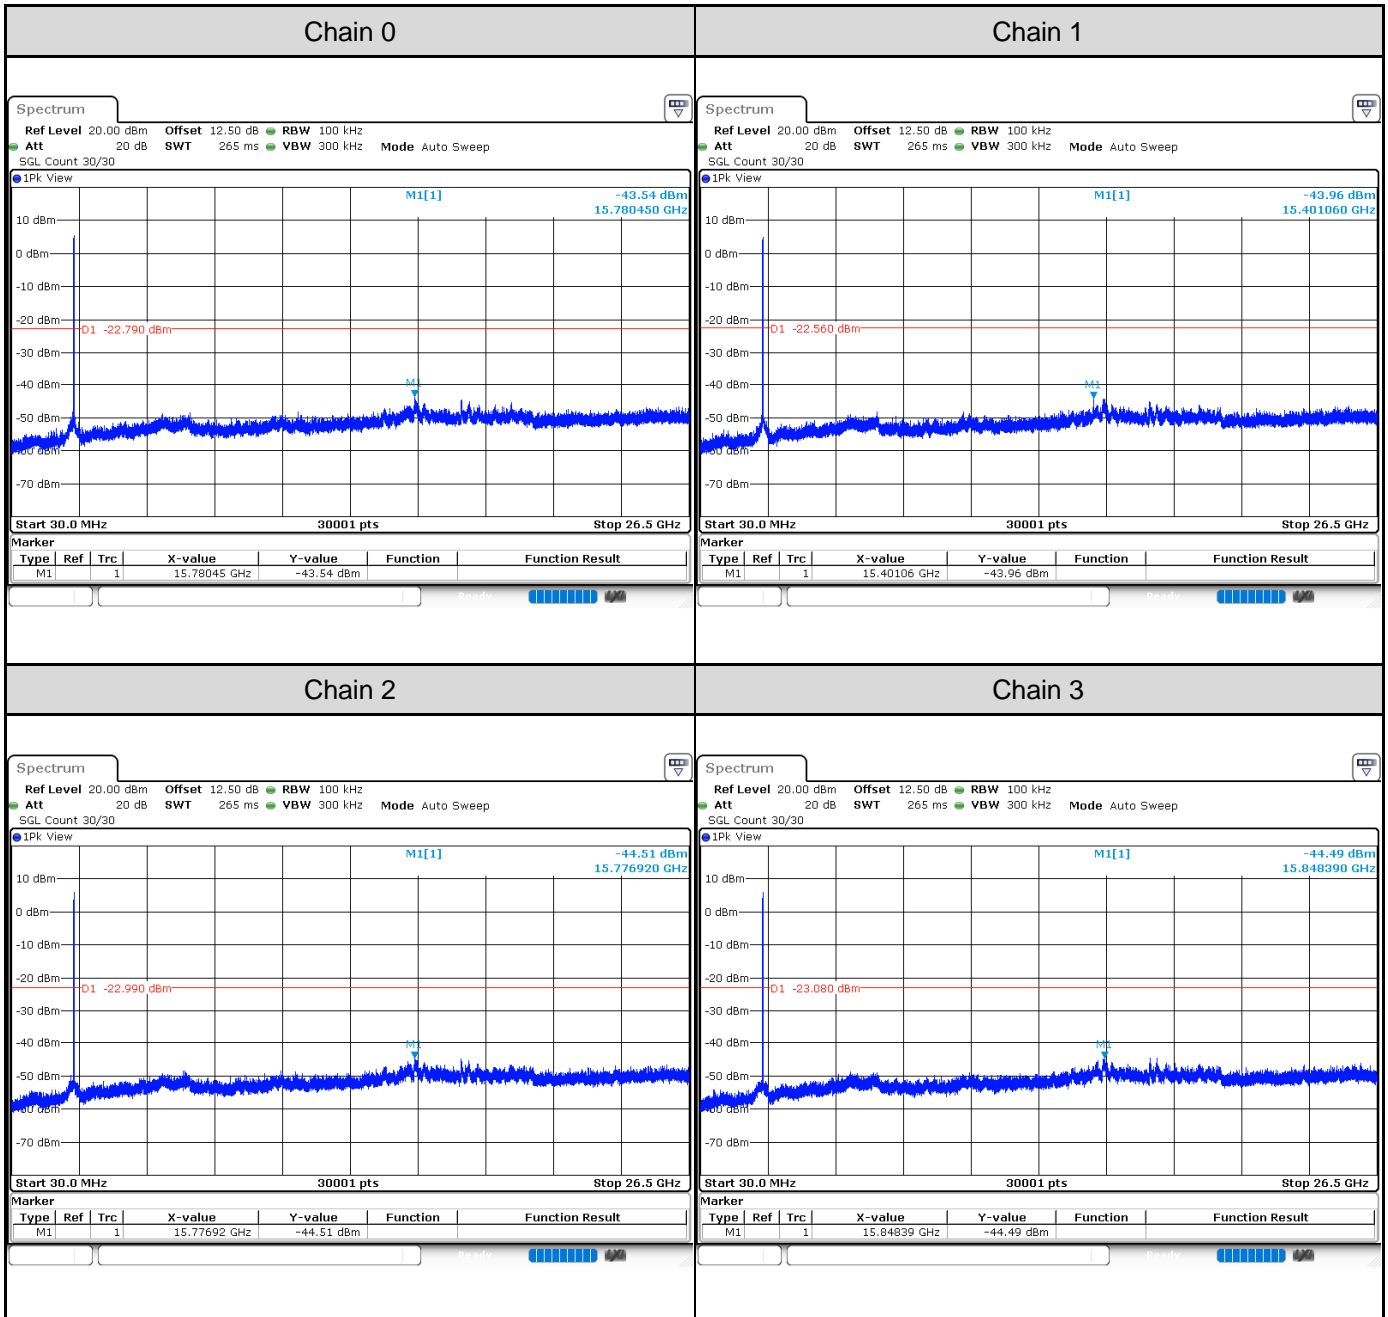

Channel 3

Channel 6

Channel 9

Test Result of Conducted Spurious Emissions
802.11b: 4TX
Channel 1

Channel 6

Channel 11

802.11g: 4TX
Channel 1

Channel 6

Channel 11

802.11ax HE20: 4TX
Channel 1

Channel 6

Channel 11

802.11ax HE40: 4TX
Channel 3

Channel 6

Channel 9

Test Result of Conducted Bandedge
802.11b: 4TX
Channel 1