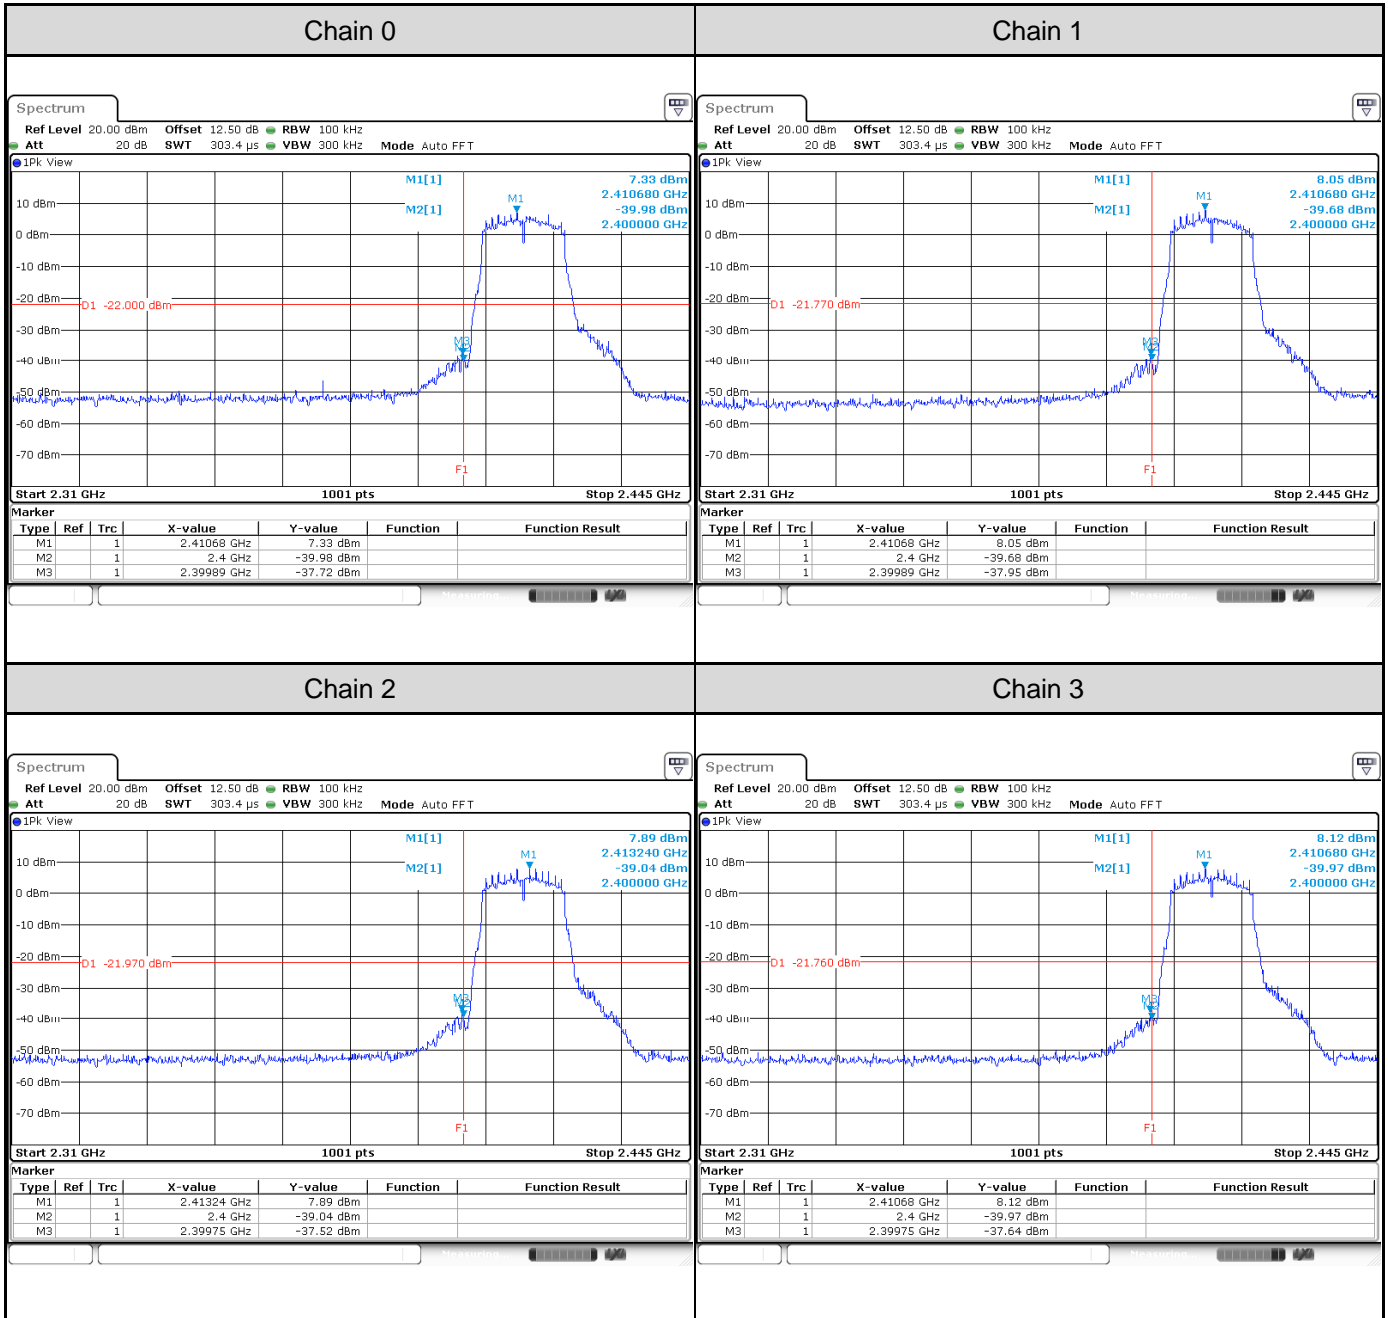

Channel 3

Channel 6

Channel 9

Test Result of Conducted Spurious Emissions
802.11b: 4TX
Channel 1

Channel 6

Channel 11

802.11g: 4TX
Channel 1

Channel 6

Channel 11

802.11ax HE20: 4TX
Channel 1

Channel 6

Channel 11

802.11ax HE40: 4TX
Channel 3

Channel 6

Channel 9

Test Result of Conducted Bandedge
802.11b: 4TX
Channel 1

Channel 11

802.11g: 4TX
Channel 1

Channel 11

802.11ax HE20: 4TX
Channel 1

Channel 11

802.11ax HE40: 4TX
Channel 3

Channel 9
