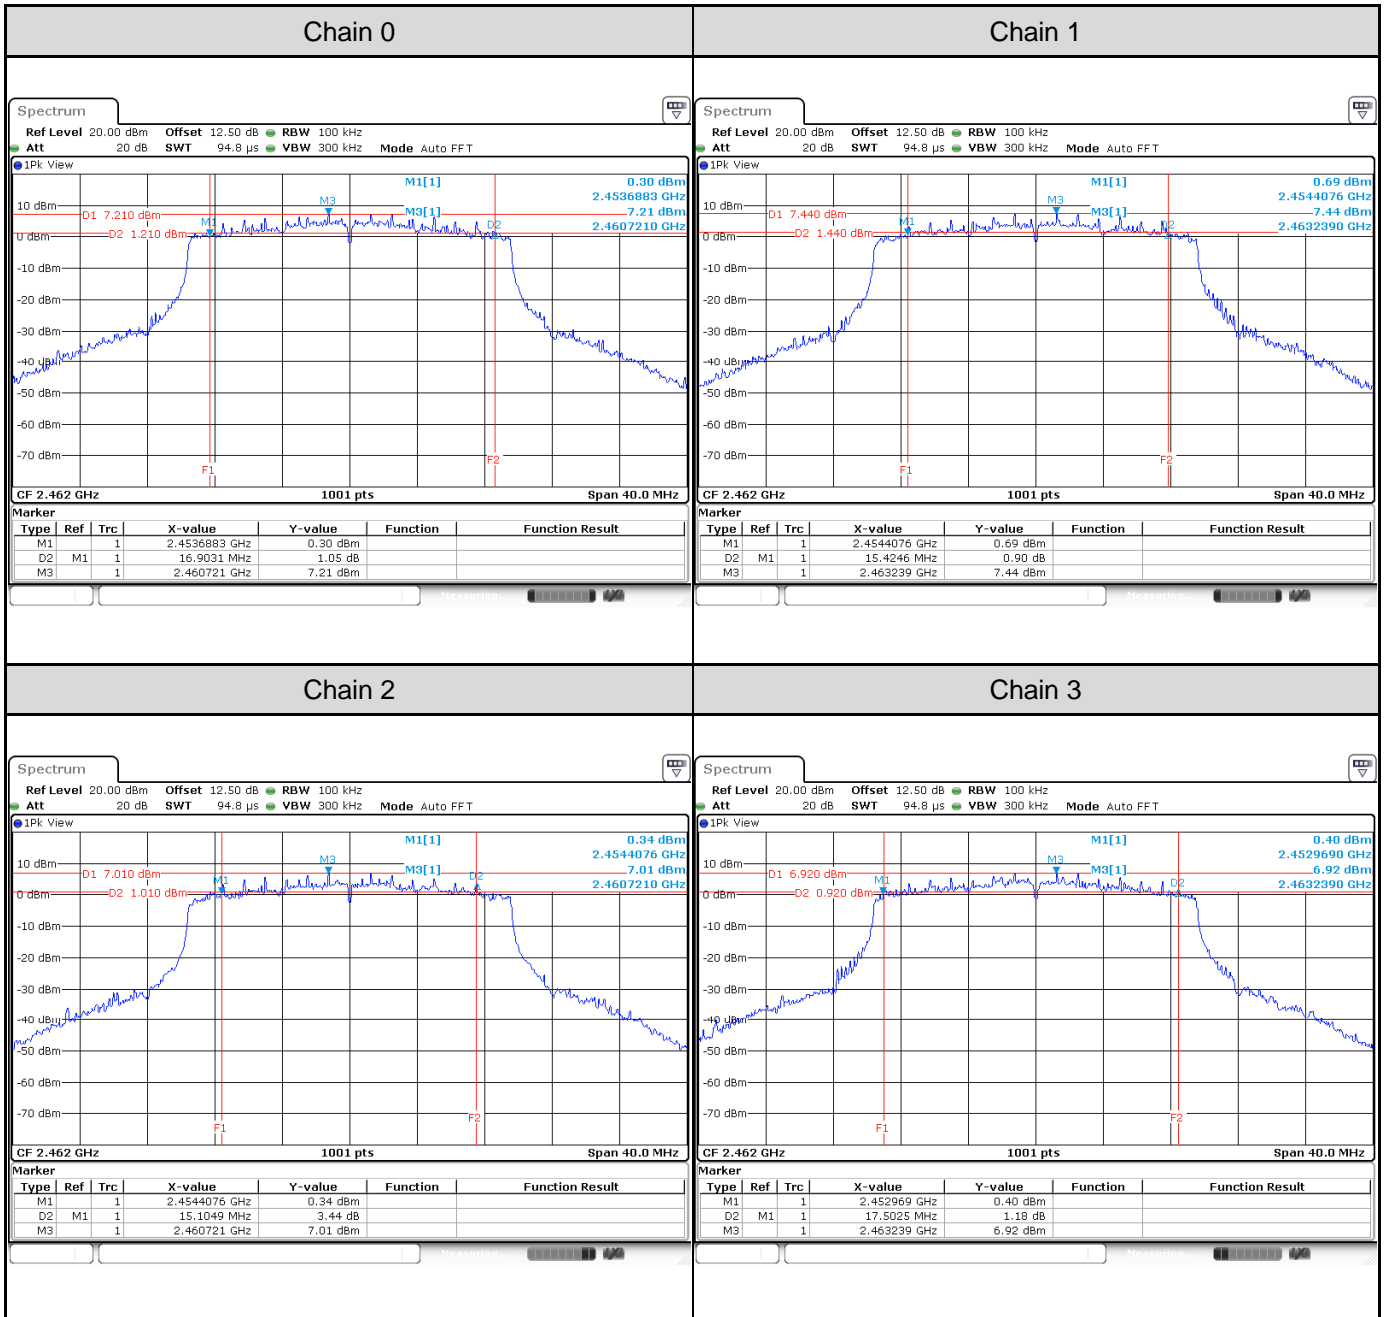

Channel 1

Channel 6

Channel 11

802.11g: 4TX

Channel	Frequency (MHz)	6 dB Bandwidth (MHz)				Limit (MHz)	Result
		Chain 0	Chain 1	Chain 2	Chain 3		
1	2412	15.42	15.10	15.10	15.10	> 0.5	Pass
6	2437	15.10	15.10	15.10	15.10	> 0.5	Pass
11	2462	15.10	15.30	15.10	15.30	> 0.5	Pass

Channel 1

Channel 6

Channel 11

802.11ax HE20: 4TX

Channel	Frequency (MHz)	6 dB Bandwidth (MHz)				Limit (MHz)	Result
		Chain 0	Chain 1	Chain 2	Chain 3		
1	2412	15.82	16.74	18.02	15.30	> 0.5	Pass
6	2437	17.02	16.02	15.14	15.30	> 0.5	Pass
11	2462	16.90	15.42	15.10	17.50	> 0.5	Pass

Channel 1

Channel 6

Channel 11

802.11ax HE40: 4TX

Channel	Frequency (MHz)	6 dB Bandwidth (MHz)				Limit (MHz)	Result
		Chain 0	Chain 1	Chain 2	Chain 3		
3	2422	36.36	36.12	35.32	36.68	> 0.5	Pass
6	2437	35.56	35.24	35.72	35.56	> 0.5	Pass
9	2452	35.08	36.20	35.80	35.08	> 0.5	Pass

Channel 3

Channel 6

Channel 9

Test Result of 99% Occupied Bandwidth
802.11b: 4TX

Channel	Frequency (MHz)	99% Bandwidth (MHz)			
		Chain 0	Chain 1	Chain 2	Chain 3
1	2412	12.35	12.35	12.39	12.22
6	2437	12.39	12.35	12.43	12.27
11	2462	12.35	12.35	12.43	12.27