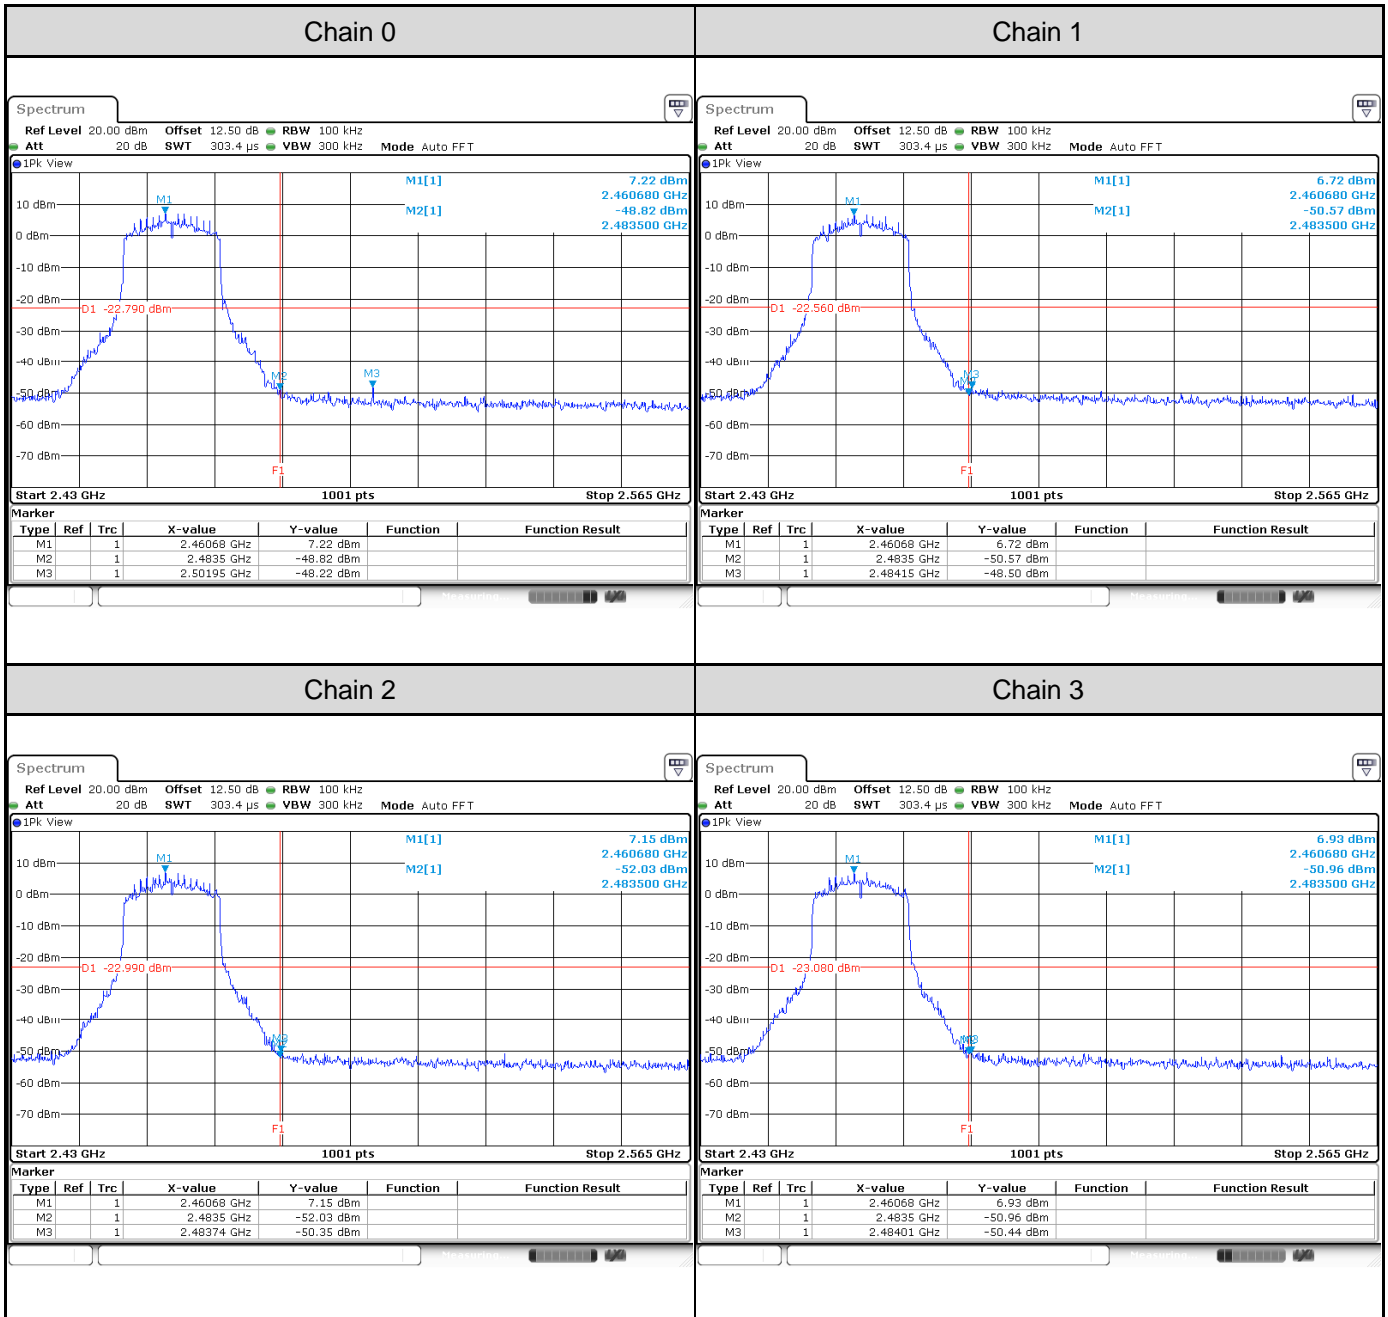

Channel 3

Channel 6

Channel 9

Test Result of Conducted Spurious Emissions
802.11b: 4TX
Channel 1

Channel 6

Channel 11

802.11g: 4TX
Channel 1

Channel 6

Channel 11

802.11ax HE20: 4TX
Channel 1

Channel 6

Channel 11

802.11ax HE40: 4TX
Channel 3

Channel 6

Channel 9

Test Result of Conducted Bandedge
802.11b: 4TX
Channel 1

Channel 11

802.11g: 4TX
Channel 1

Channel 11

802.11ax HE20: 4TX
Channel 1

Channel 11

802.11ax HE40: 4TX
Channel 3

Channel 9
