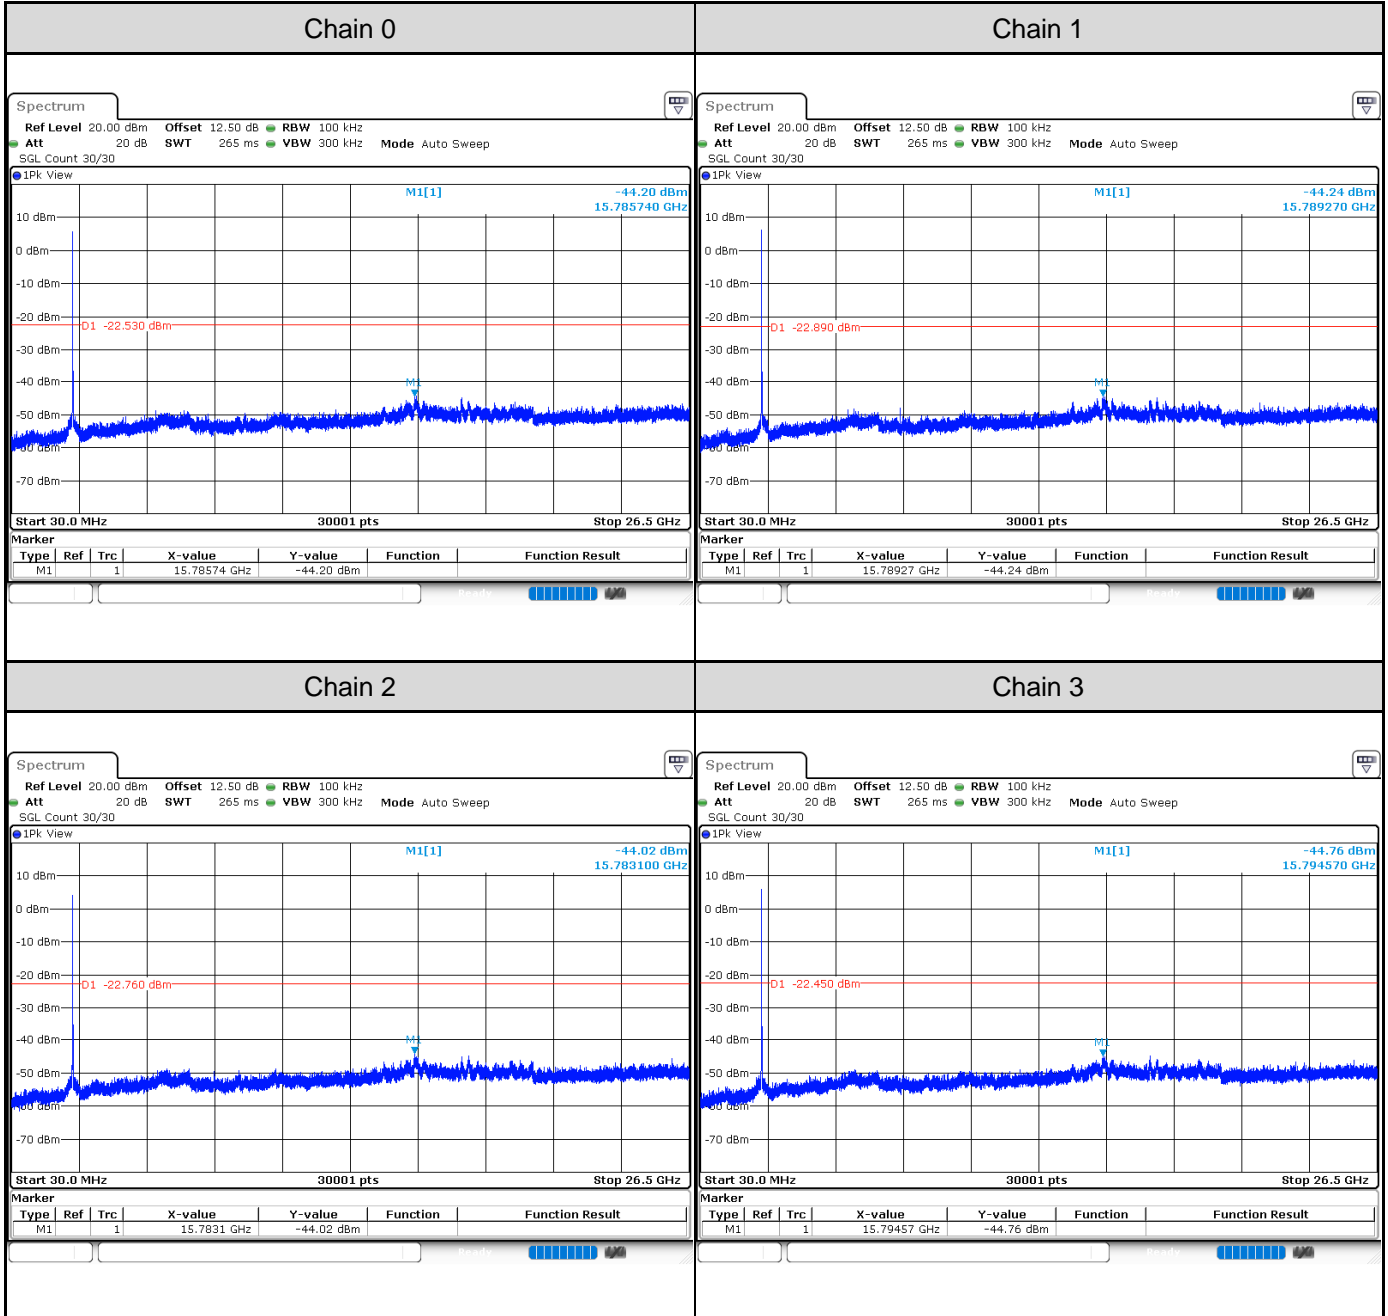

Channel 3

Channel 6

Channel 9

Test Result of Conducted Spurious Emissions
802.11b: 4TX
Channel 1

Channel 6

Channel 11

802.11g: 4TX
Channel 1

Channel 6

Channel 11

802.11ax HE20: 4TX
Channel 1

Channel 6

Channel 11

802.11ax HE40: 4TX
Channel 3

Channel 6

Channel 9

Test Result of Conducted Bandedge
802.11b: 4TX
Channel 1