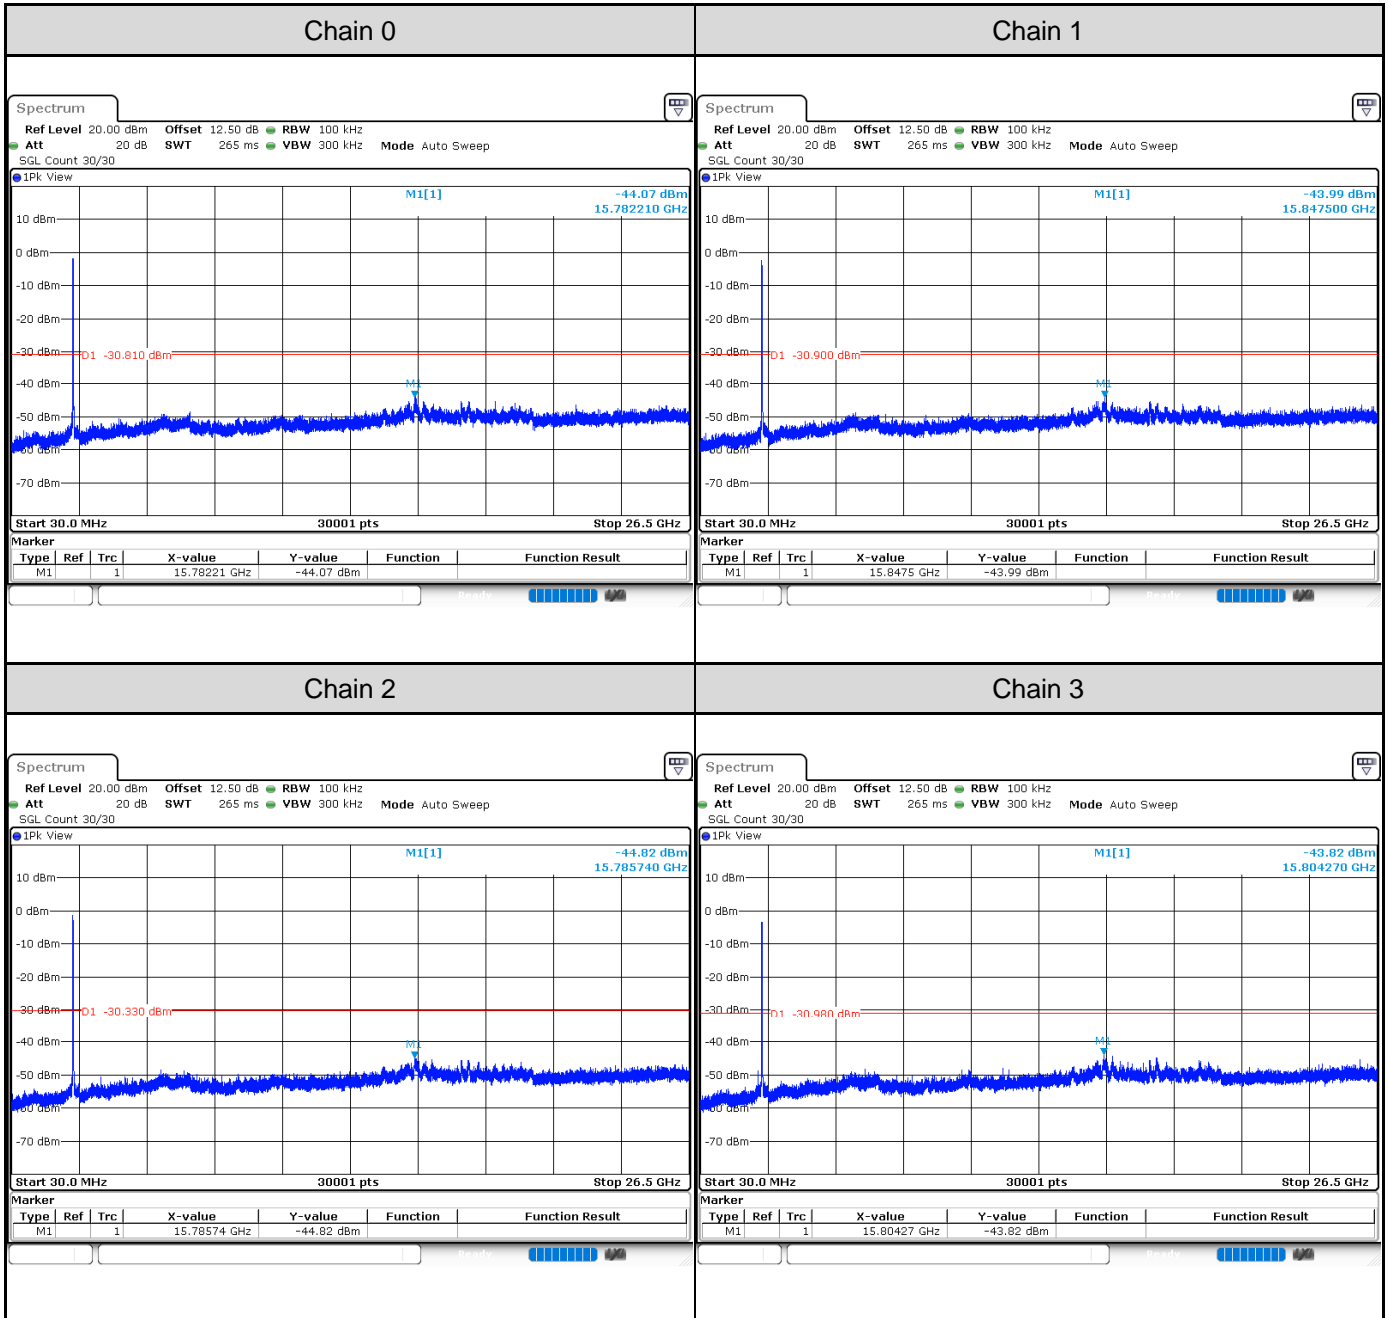

Channel 3

Channel 6

Channel 9

Test Result of Conducted Spurious Emissions
802.11b: 4TX
Channel 1

Channel 6

Channel 11

802.11g: 4TX
Channel 1

Channel 6

Channel 11

802.11ax HE20: 4TX
Channel 1

Channel 6

Channel 11

802.11ax HE40: 4TX
Channel 3

Channel 6

Channel 9

Test Result of Conducted Bandedge
802.11b: 4TX
Channel 1