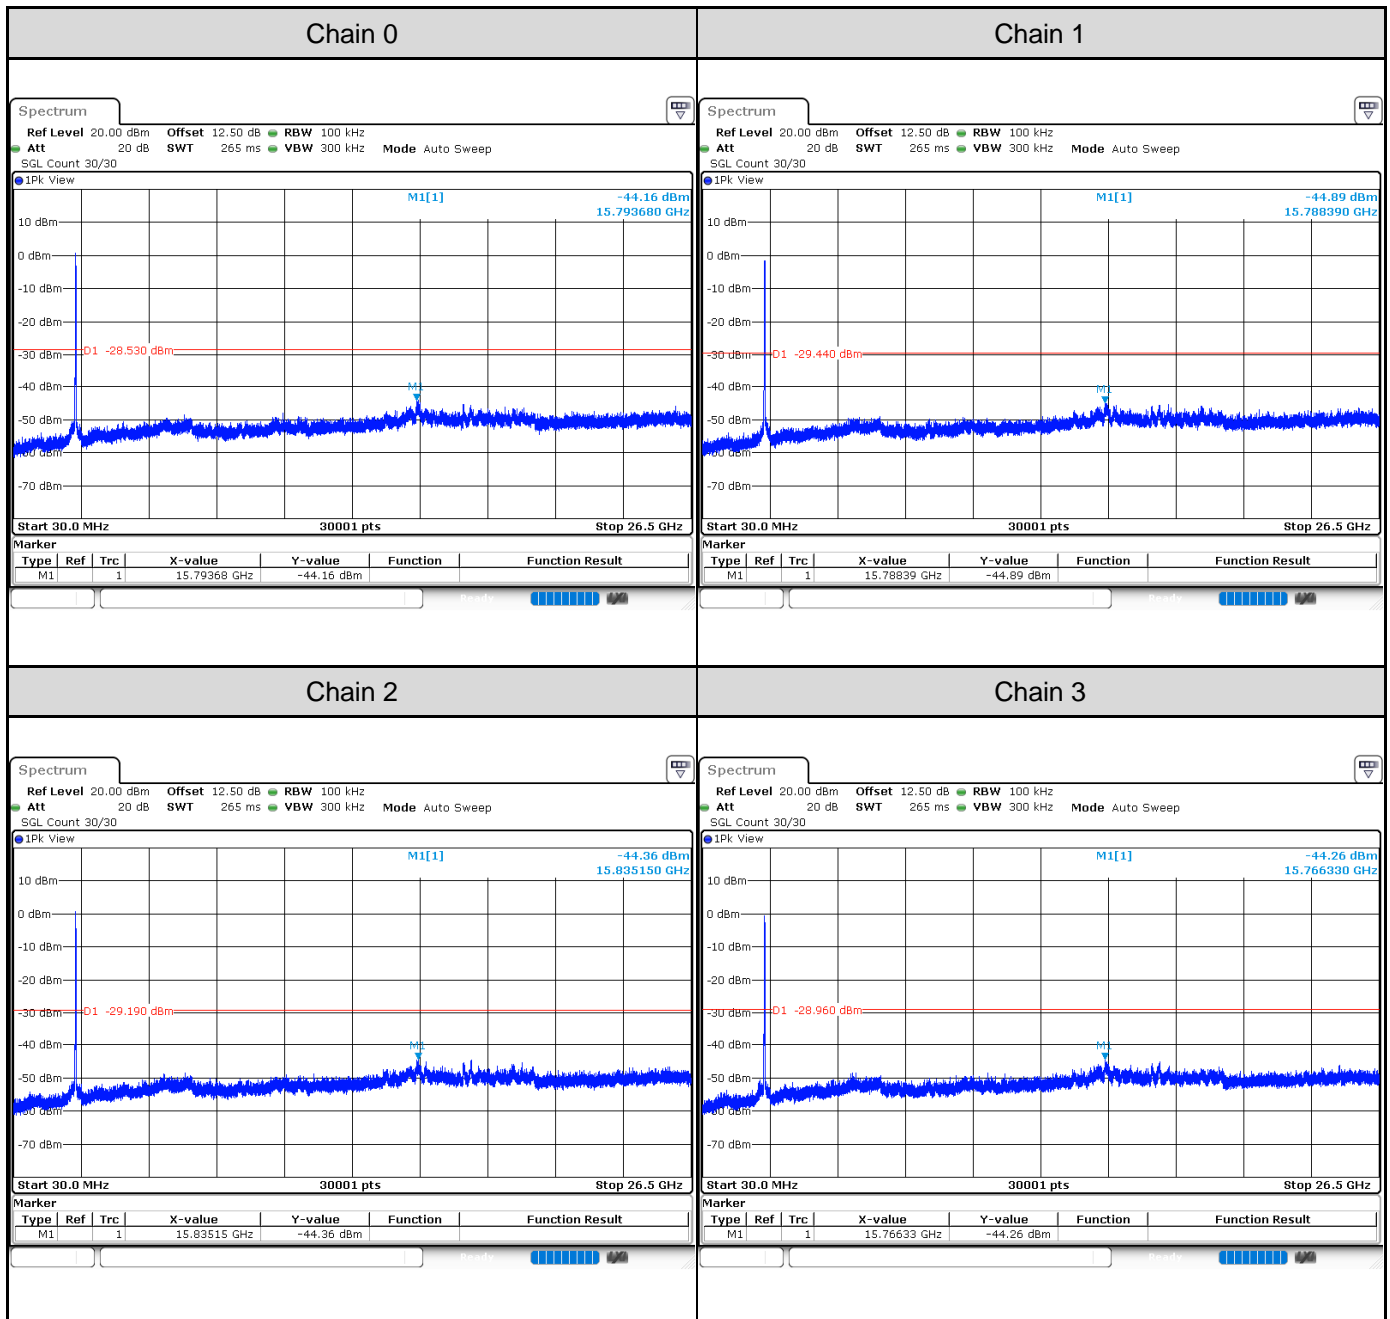

Channel 3

Channel 6

Channel 9

Test Result of Conducted Spurious Emissions
802.11b: 4TX
Channel 1

Channel 6

Channel 11

802.11g: 4TX
Channel 1

Channel 6

Channel 11

802.11ax HE20: 4TX
Channel 1

Channel 6

Channel 11

802.11ax HE40: 4TX
Channel 3

Channel 6

Channel 9

Test Result of Conducted Bandedge
802.11b: 4TX
Channel 1

Channel 11

802.11g: 4TX
Channel 1

Channel 11

802.11ax HE20: 4TX
Channel 1

Channel 11

802.11ax HE40: 4TX
Channel 3

Channel 9
