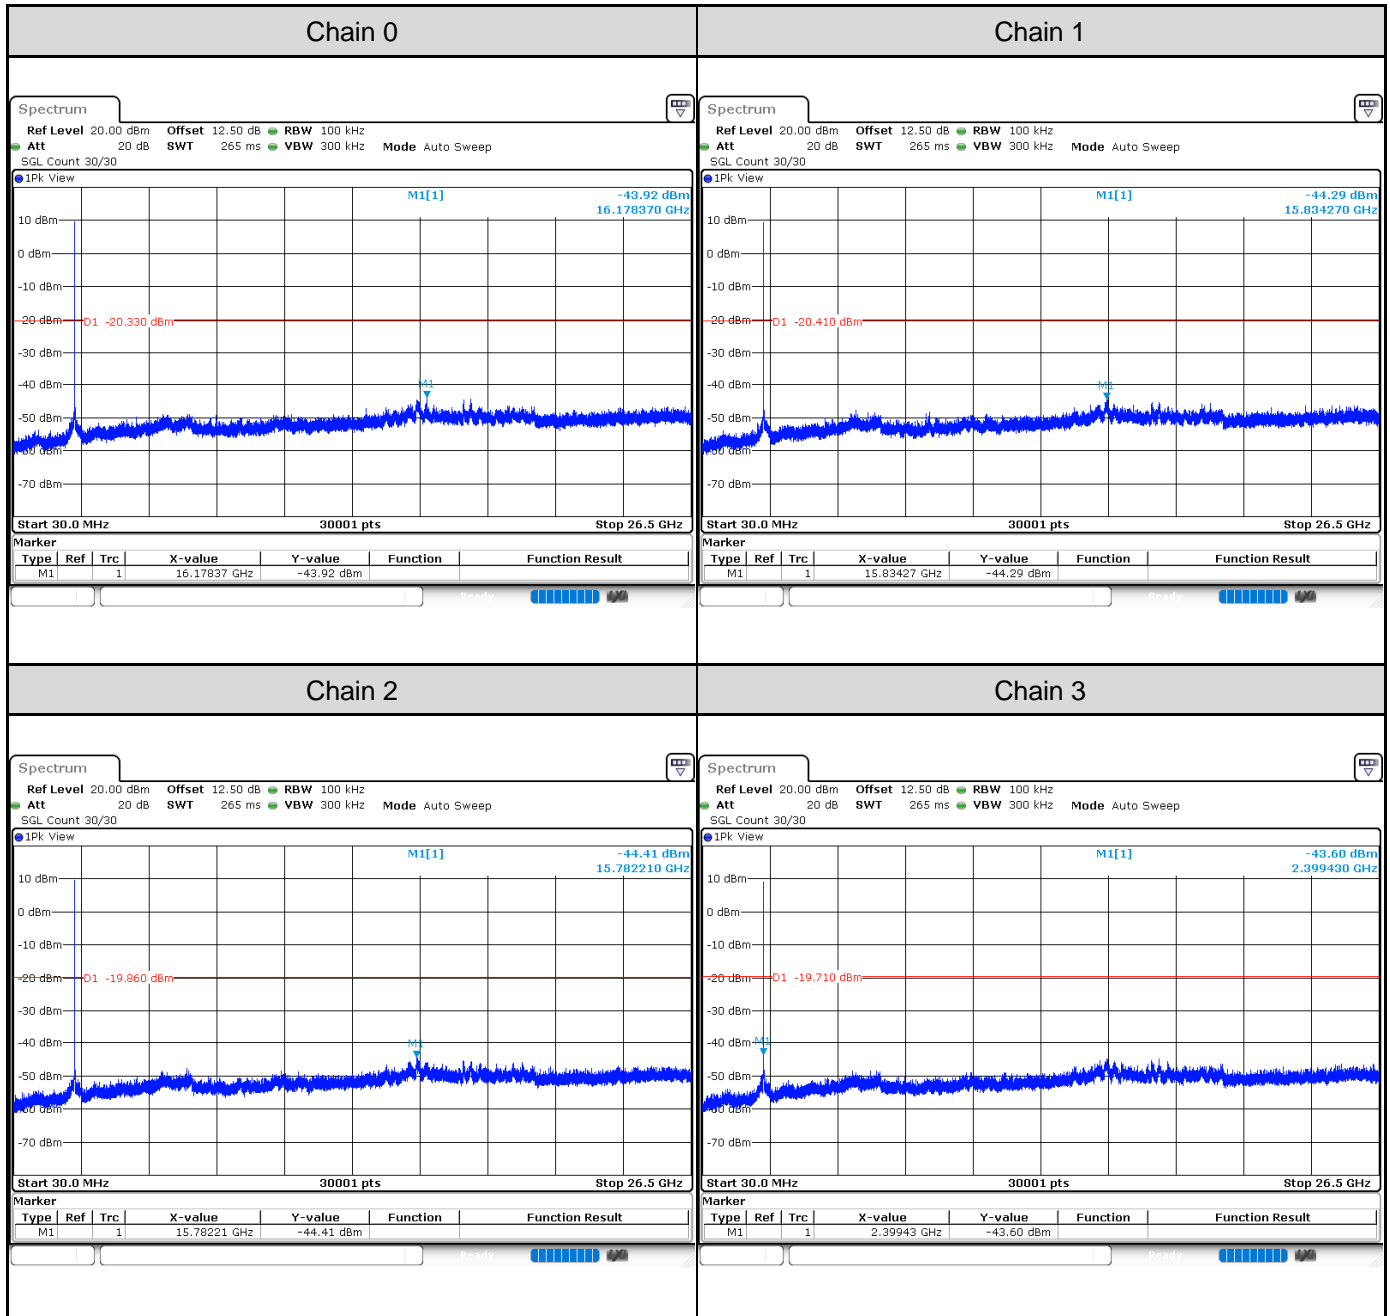

Channel 1

Channel 6

Channel 11

802.11ax HE40: 4TX

Channel	Frequency (MHz)	Power Density (dBm)				Total PSD (dBm)	Limit (dBm)	Result
		Chain 0	Chain 1	Chain 2	Chain 3			
3	2422	-18.83	-17.94	-18.63	-19.06	-11.83	3.54	Pass
6	2437	-12.24	-13.36	-13.47	-13.33	-6.31	3.54	Pass
9	2452	-17.08	-17.20	-18.12	-16.63	-10.46	3.54	Pass

Channel 3

Channel 6

Channel 9

Test Result of Conducted Spurious Emissions
802.11b: 4TX
Channel 1

Channel 6

Channel 11

802.11g: 4TX
Channel 1

Channel 6