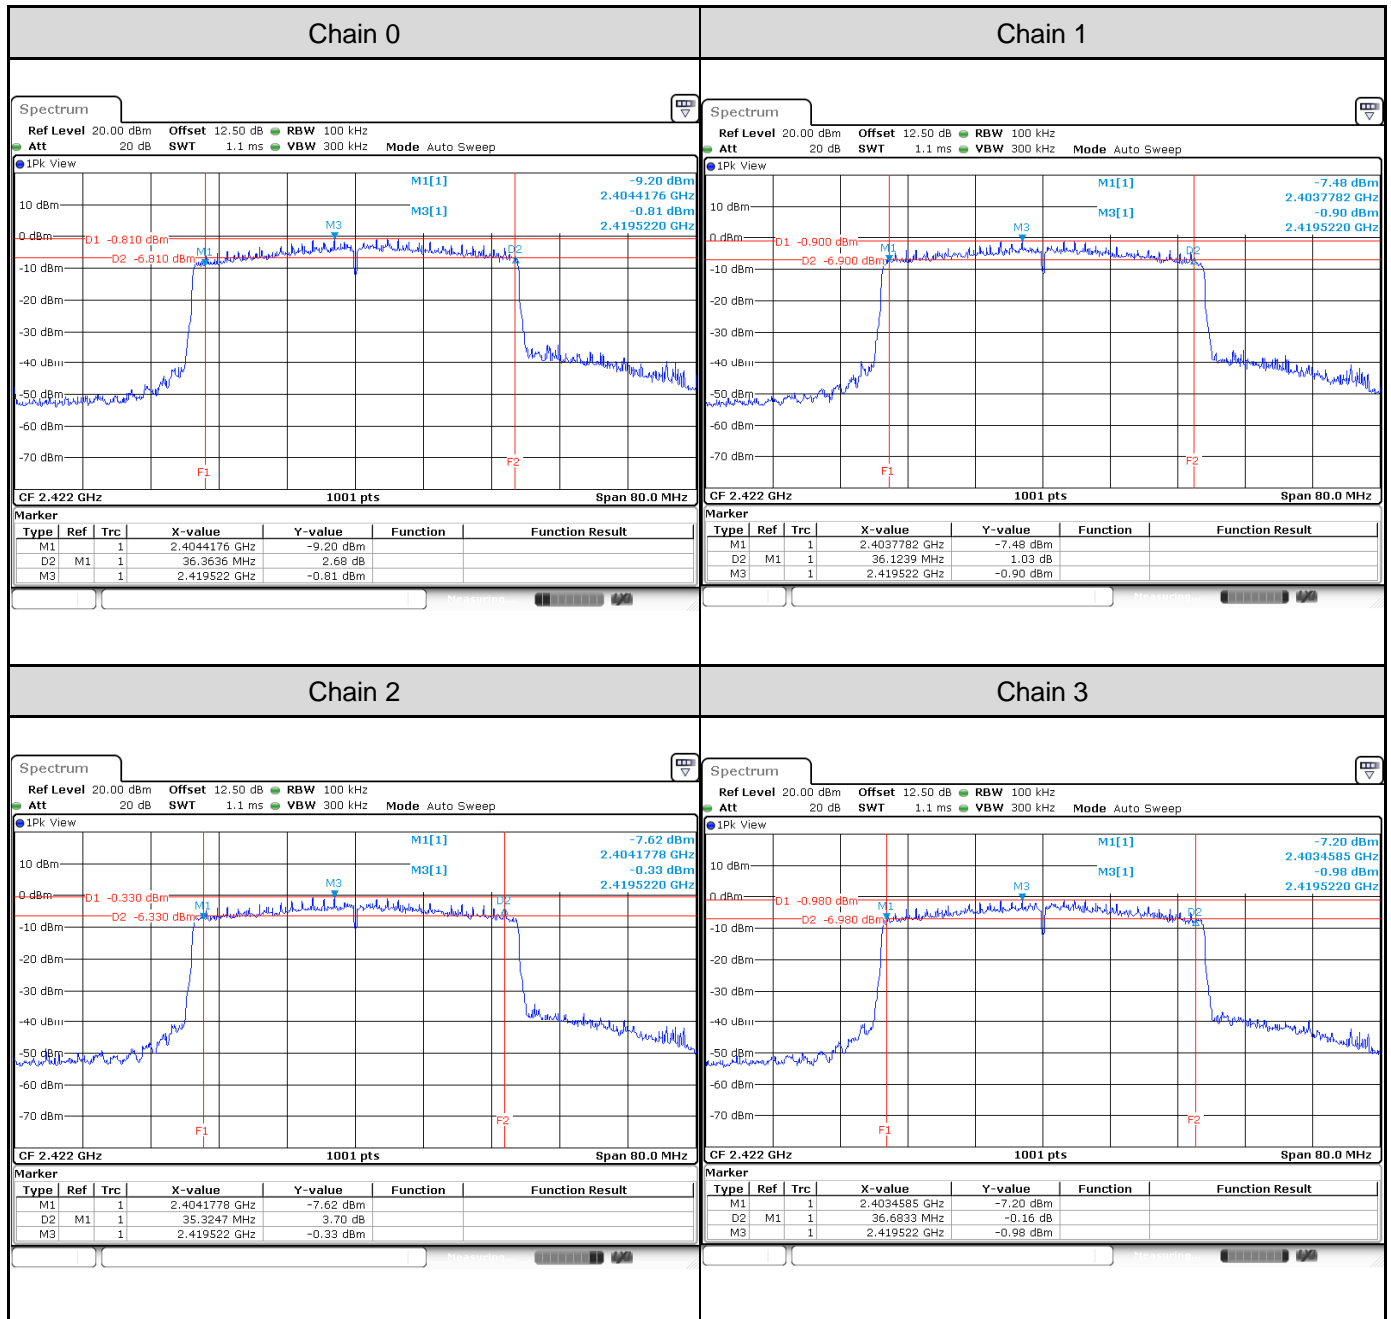

Channel 1

Channel 6

Channel 11

802.11g: 4TX

Channel	Frequency (MHz)	6 dB Bandwidth (MHz)				Limit (MHz)	Result
		Chain 0	Chain 1	Chain 2	Chain 3		
1	2412	15.42	15.10	15.10	15.10	> 0.5	Pass
6	2437	15.10	15.10	15.10	15.10	> 0.5	Pass
11	2462	15.10	15.30	15.10	15.30	> 0.5	Pass

Channel 1

Channel 6

Channel 11

802.11ax HE20: 4TX

Channel	Frequency (MHz)	6 dB Bandwidth (MHz)				Limit (MHz)	Result
		Chain 0	Chain 1	Chain 2	Chain 3		
1	2412	15.82	16.74	18.02	15.30	> 0.5	Pass
6	2437	17.02	16.02	15.14	15.30	> 0.5	Pass
11	2462	16.90	15.42	15.10	17.50	> 0.5	Pass

Channel 1

Channel 6

Channel 11

802.11ax HE40: 4TX

Channel	Frequency (MHz)	6 dB Bandwidth (MHz)				Limit (MHz)	Result
		Chain 0	Chain 1	Chain 2	Chain 3		
3	2422	36.36	36.12	35.32	36.68	> 0.5	Pass
6	2437	35.56	35.24	35.72	35.56	> 0.5	Pass
9	2452	35.08	36.20	35.80	35.08	> 0.5	Pass

Channel 3

Channel 6

Channel 9

Test Result of 99% Occupied Bandwidth
802.11b: 4TX

Channel	Frequency (MHz)	99% Bandwidth (MHz)			
		Chain 0	Chain 1	Chain 2	Chain 3
1	2412	12.35	12.35	12.39	12.22
6	2437	12.39	12.35	12.43	12.27
11	2462	12.35	12.35	12.43	12.27