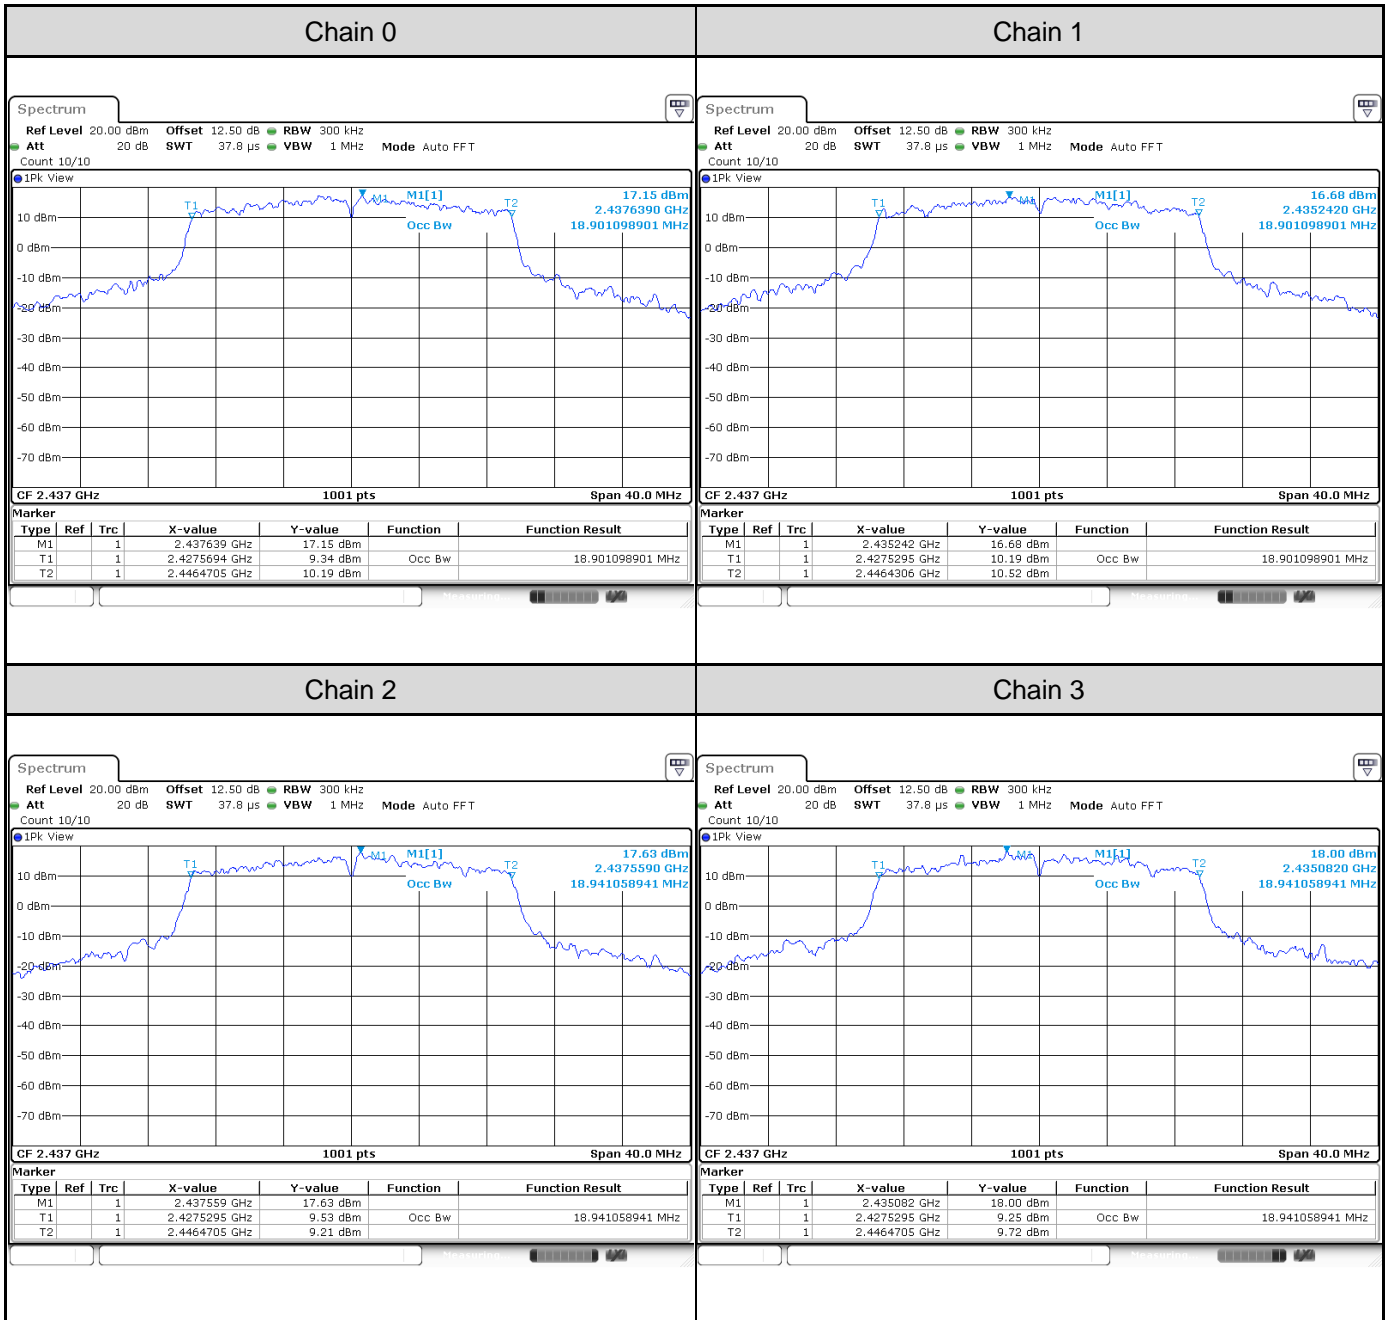

Channel 3

Channel 6

Channel 9

Test Result of 99% Occupied Bandwidth
802.11b: 4TX

Channel	Frequency (MHz)	99% Bandwidth (MHz)			
		Chain 0	Chain 1	Chain 2	Chain 3
1	2412	12.35	12.35	12.39	12.22
6	2437	12.39	12.35	12.43	12.27
11	2462	12.35	12.35	12.43	12.27

Channel 1

Channel 6

Channel 11

802.11g: 4TX

Channel	Frequency (MHz)	99% Bandwidth (MHz)			
		Chain 0	Chain 1	Chain 2	Chain 3
1	2412	16.50	16.50	16.62	16.54
6	2437	16.62	16.70	16.54	16.78
11	2462	16.42	16.42	16.42	16.50

Channel 1

Channel 6

Channel 11

802.11ax HE20: 4TX

Channel	Frequency (MHz)	99% Bandwidth (MHz)			
		Chain 0	Chain 1	Chain 2	Chain 3
1	2412	18.74	18.78	18.78	18.78
6	2437	18.90	18.90	18.94	18.94
11	2462	18.86	18.86	18.82	18.86

Channel 1

Channel 6

Channel 11

802.11ax HE40: 4TX

Channel	Frequency (MHz)	99% Bandwidth (MHz)			
		Chain 0	Chain 1	Chain 2	Chain 3
3	2422	37.56	37.72	37.64	37.64
6	2437	37.48	37.64	37.64	37.64
9	2452	37.56	37.64	37.56	37.56