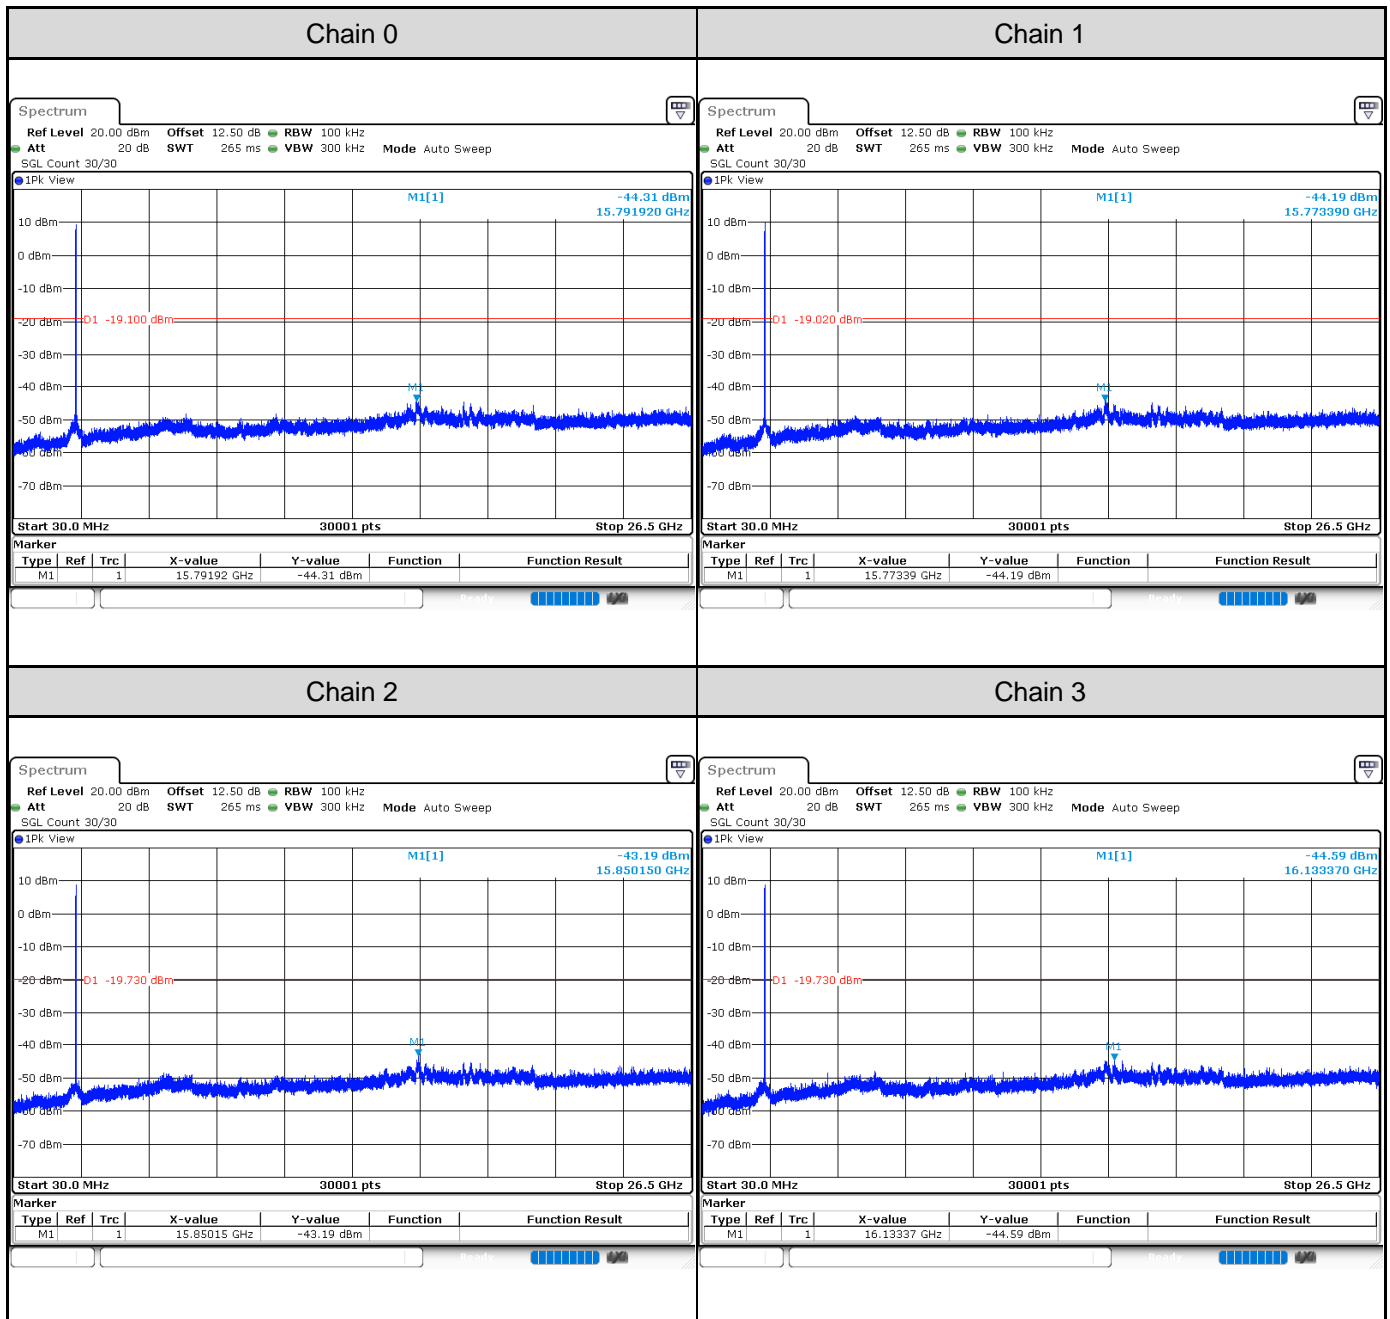

Channel 1

Channel 6

Channel 11

802.11ax HE40: 4TX

Channel	Frequency (MHz)	Power Density (dBm)				Total PSD (dBm)	Limit (dBm)	Result
		Chain 0	Chain 1	Chain 2	Chain 3			
3	2422	-18.83	-17.94	-18.63	-19.06	-11.83	3.54	Pass
6	2437	-12.24	-13.36	-13.47	-13.33	-6.31	3.54	Pass
9	2452	-17.08	-17.20	-18.12	-16.63	-10.46	3.54	Pass

Channel 3

Channel 6

Channel 9

Test Result of Conducted Spurious Emissions
802.11b: 4TX
Channel 1

Channel 6

Channel 11

802.11g: 4TX
Channel 1

Channel 6