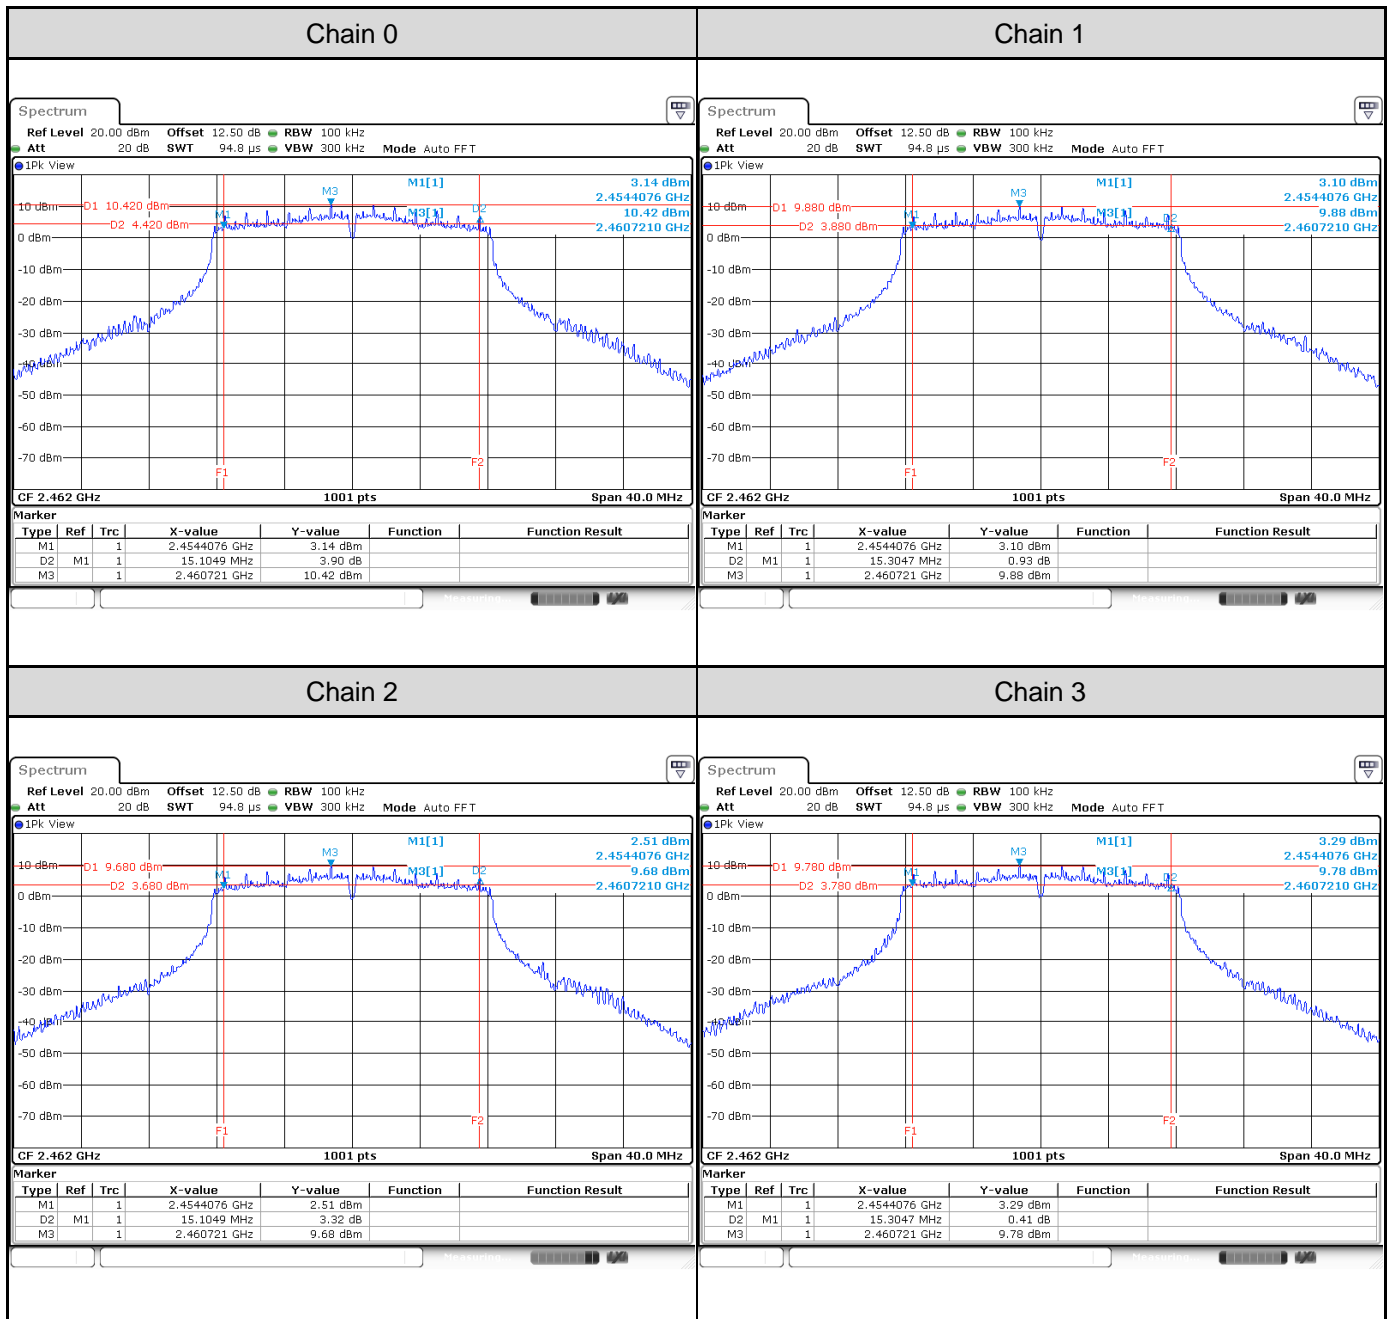

Appendix A: Test Results of Conducted Test
Test Result of 6 dB Bandwidth
802.11b: 4TX

Channel	Frequency (MHz)	6 dB Bandwidth (MHz)				Limit (MHz)	Result
		Chain 0	Chain 1	Chain 2	Chain 3		
1	2412	7.07	7.07	7.07	7.07	> 0.5	Pass
6	2437	7.07	7.07	7.07	7.07	> 0.5	Pass
11	2462	7.07	7.07	7.07	7.07	> 0.5	Pass

Channel 1

Channel 6

Channel 11

802.11g: 4TX

Channel	Frequency (MHz)	6 dB Bandwidth (MHz)				Limit (MHz)	Result
		Chain 0	Chain 1	Chain 2	Chain 3		
1	2412	15.42	15.10	15.10	15.10	> 0.5	Pass
6	2437	15.10	15.10	15.10	15.10	> 0.5	Pass
11	2462	15.10	15.30	15.10	15.30	> 0.5	Pass

Channel 1

Channel 6

Channel 11

802.11ax HE20: 4TX

Channel	Frequency (MHz)	6 dB Bandwidth (MHz)				Limit (MHz)	Result
		Chain 0	Chain 1	Chain 2	Chain 3		
1	2412	15.82	16.74	18.02	15.30	> 0.5	Pass
6	2437	17.02	16.02	15.14	15.30	> 0.5	Pass
11	2462	16.90	15.42	15.10	17.50	> 0.5	Pass

Channel 3

Channel 6

Channel 9

Test Result of 99% Occupied Bandwidth
802.11b: 4TX

Channel	Frequency (MHz)	99% Bandwidth (MHz)			
		Chain 0	Chain 1	Chain 2	Chain 3
1	2412	12.35	12.35	12.39	12.22
6	2437	12.39	12.35	12.43	12.27
11	2462	12.35	12.35	12.43	12.27