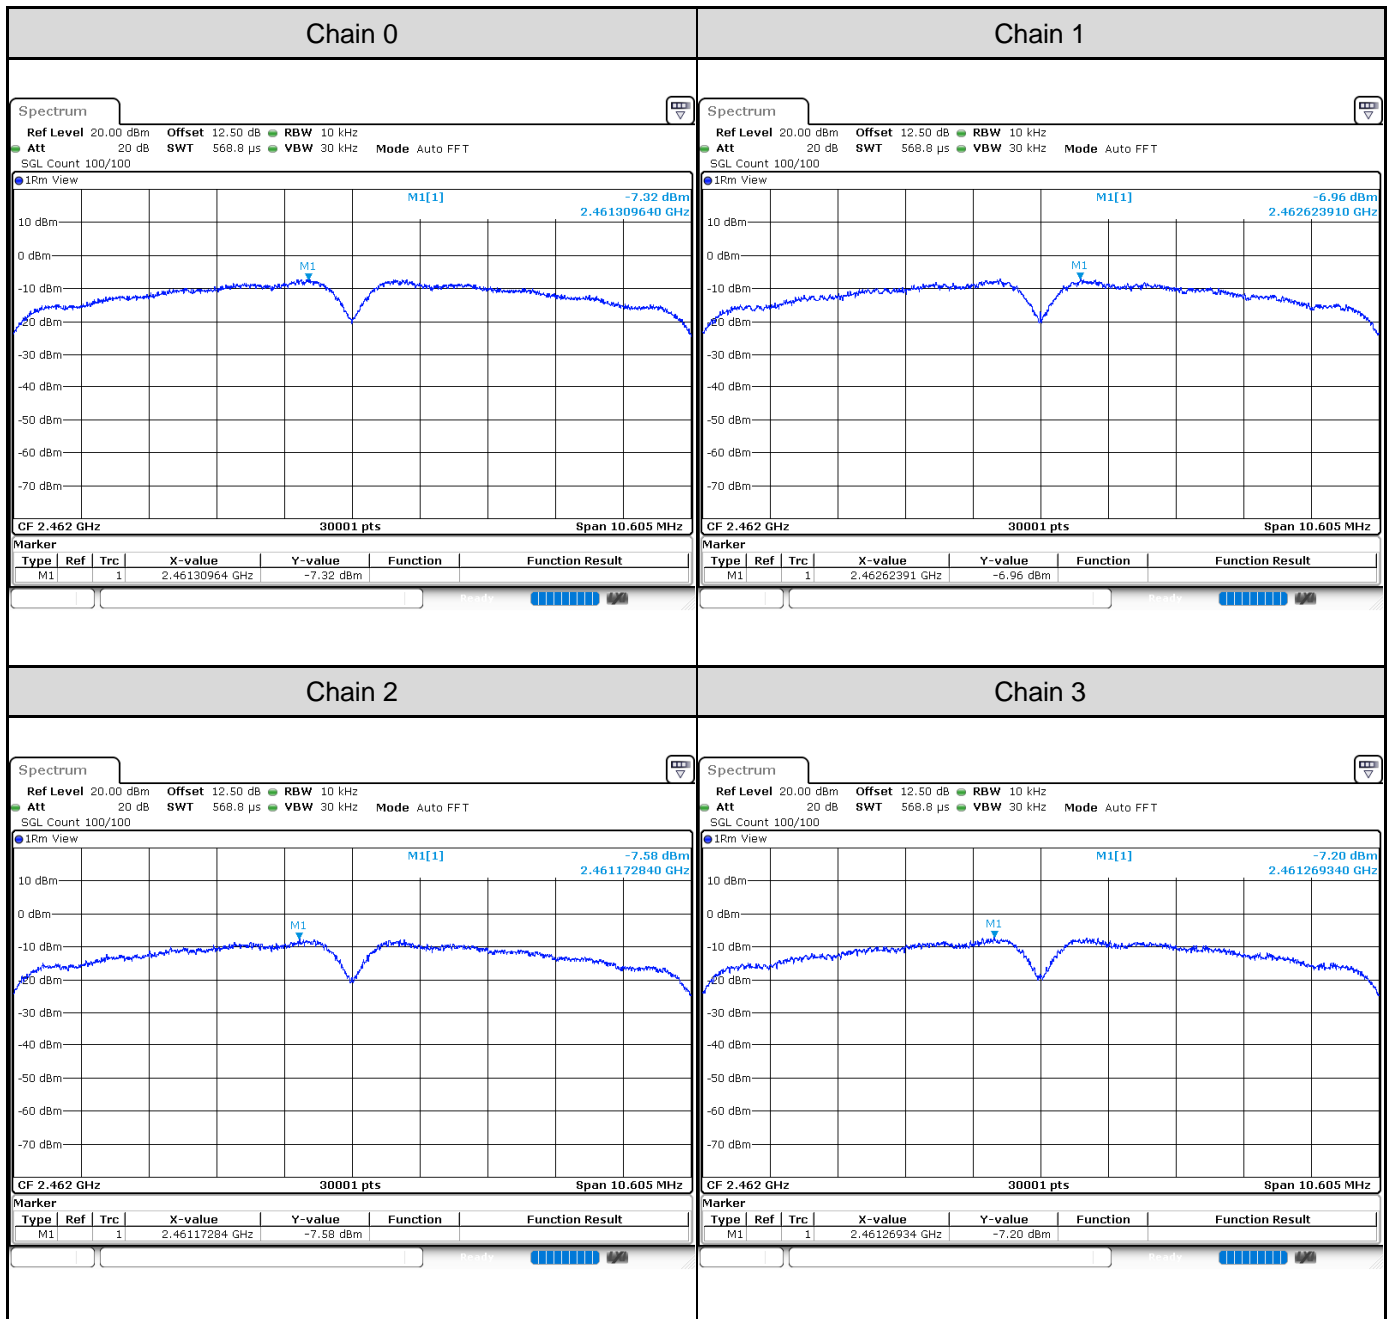

Channel 3

Channel 6

Channel 9

Test Result of Power Spectral Density
802.11b: 4TX

Channel	Frequency (MHz)	Power Density (dBm)				Total PSD (dBm)	Limit (dBm)	Result
		Chain 0	Chain 1	Chain 2	Chain 3			
1	2412	-7.79	-8.13	-7.91	-8.02	-1.94	3.54	Pass
6	2437	-6.06	-6.02	-7.05	-6.51	-0.37	3.54	Pass
11	2462	-7.32	-6.96	-7.58	-7.20	-1.24	3.54	Pass

Channel 1

Channel 6

Channel 11

802.11g: 4TX

Channel	Frequency (MHz)	Power Density (dBm)				Total PSD (dBm)	Limit (dBm)	Result
		Chain 0	Chain 1	Chain 2	Chain 3			
1	2412	-9.23	-9.10	-9.66	-9.25	-3.10	3.54	Pass
6	2437	-3.17	-3.61	-3.26	-3.26	2.88	3.54	Pass
11	2462	-7.32	-7.32	-7.87	-7.77	-1.36	3.54	Pass