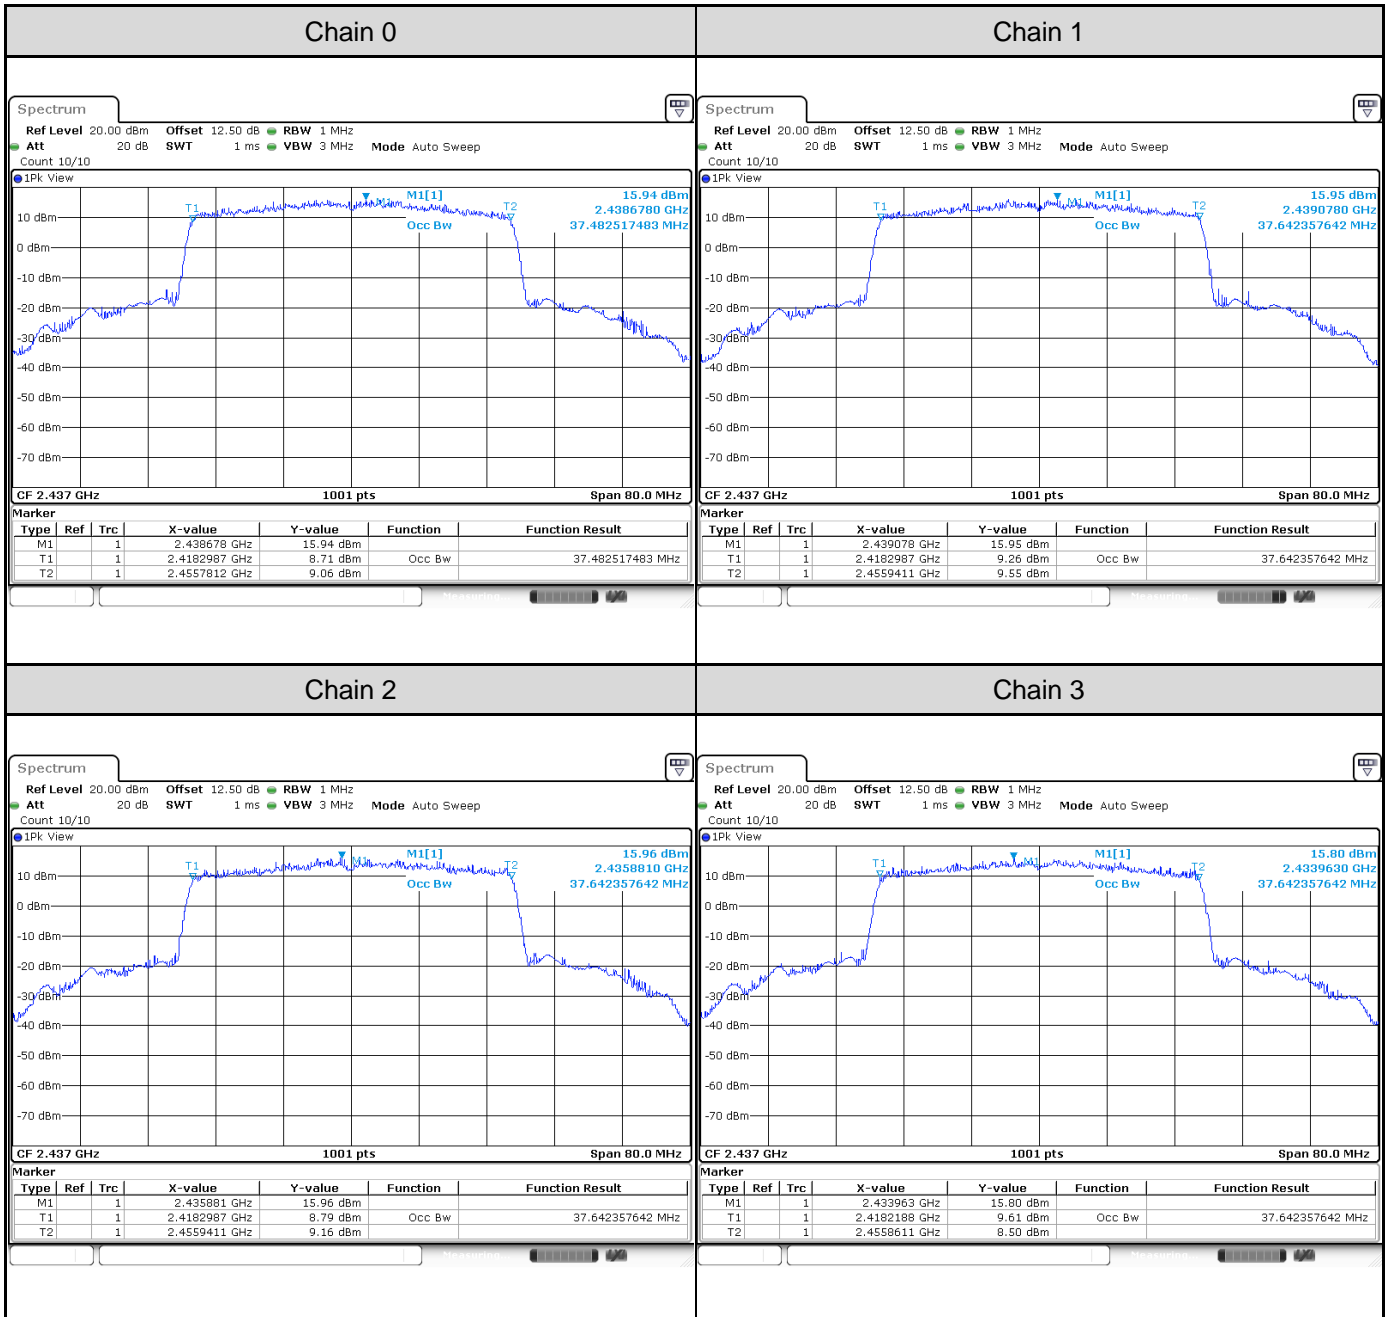

Channel 1

Channel 6

Channel 11

802.11ax HE40: 4TX

Channel	Frequency (MHz)	99% Bandwidth (MHz)			
		Chain 0	Chain 1	Chain 2	Chain 3
3	2422	37.56	37.72	37.64	37.64
6	2437	37.48	37.64	37.64	37.64
9	2452	37.56	37.64	37.56	37.56

Channel 3

Channel 6

Channel 9

Test Result of Power Spectral Density
802.11b: 4TX

Channel	Frequency (MHz)	Power Density (dBm)				Total PSD (dBm)	Limit (dBm)	Result
		Chain 0	Chain 1	Chain 2	Chain 3			
1	2412	-7.79	-8.13	-7.91	-8.02	-1.94	3.54	Pass
6	2437	-6.06	-6.02	-7.05	-6.51	-0.37	3.54	Pass
11	2462	-7.32	-6.96	-7.58	-7.20	-1.24	3.54	Pass