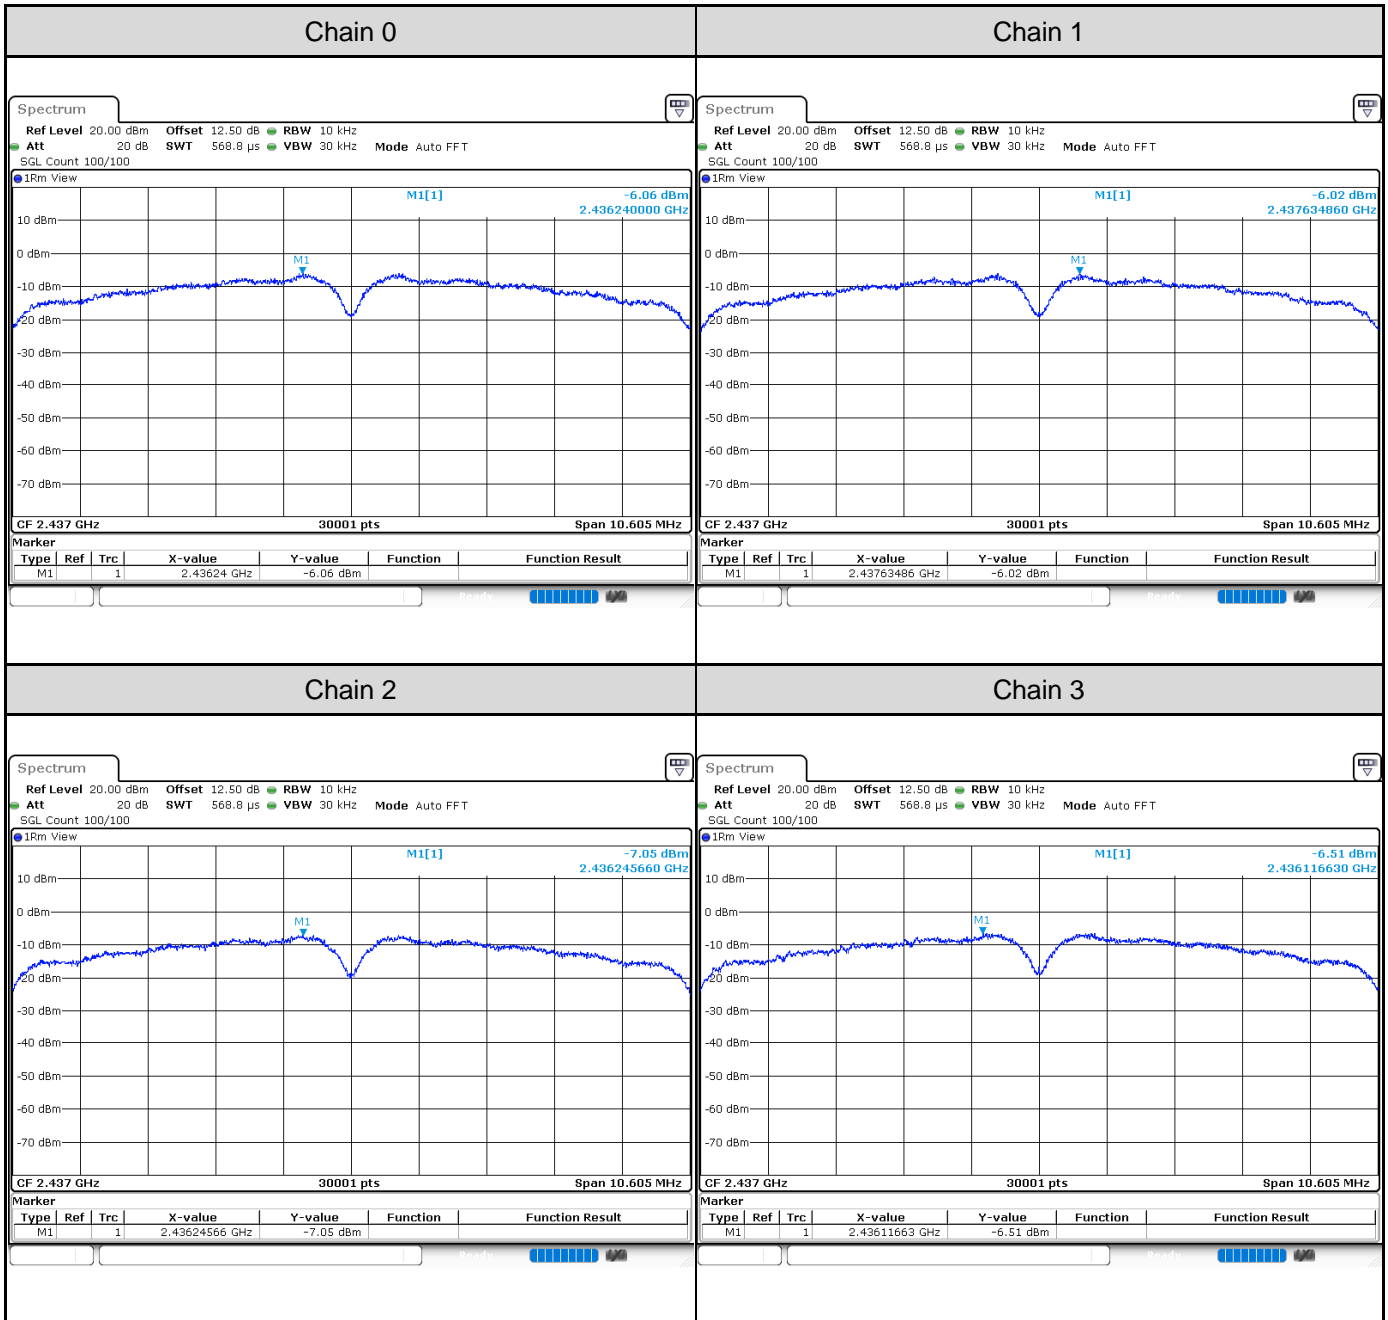

Channel 3

Channel 6

Channel 9

Test Result of Power Spectral Density
802.11b: 4TX

Channel	Frequency (MHz)	Power Density (dBm)				Total PSD (dBm)	Limit (dBm)	Result
		Chain 0	Chain 1	Chain 2	Chain 3			
1	2412	-7.79	-8.13	-7.91	-8.02	-1.94	3.54	Pass
6	2437	-6.06	-6.02	-7.05	-6.51	-0.37	3.54	Pass
11	2462	-7.32	-6.96	-7.58	-7.20	-1.24	3.54	Pass

Channel 1

Channel 6

Channel 11

802.11g: 4TX

Channel	Frequency (MHz)	Power Density (dBm)				Total PSD (dBm)	Limit (dBm)	Result
		Chain 0	Chain 1	Chain 2	Chain 3			
1	2412	-9.23	-9.10	-9.66	-9.25	-3.10	3.54	Pass
6	2437	-3.17	-3.61	-3.26	-3.26	2.88	3.54	Pass
11	2462	-7.32	-7.32	-7.87	-7.77	-1.36	3.54	Pass