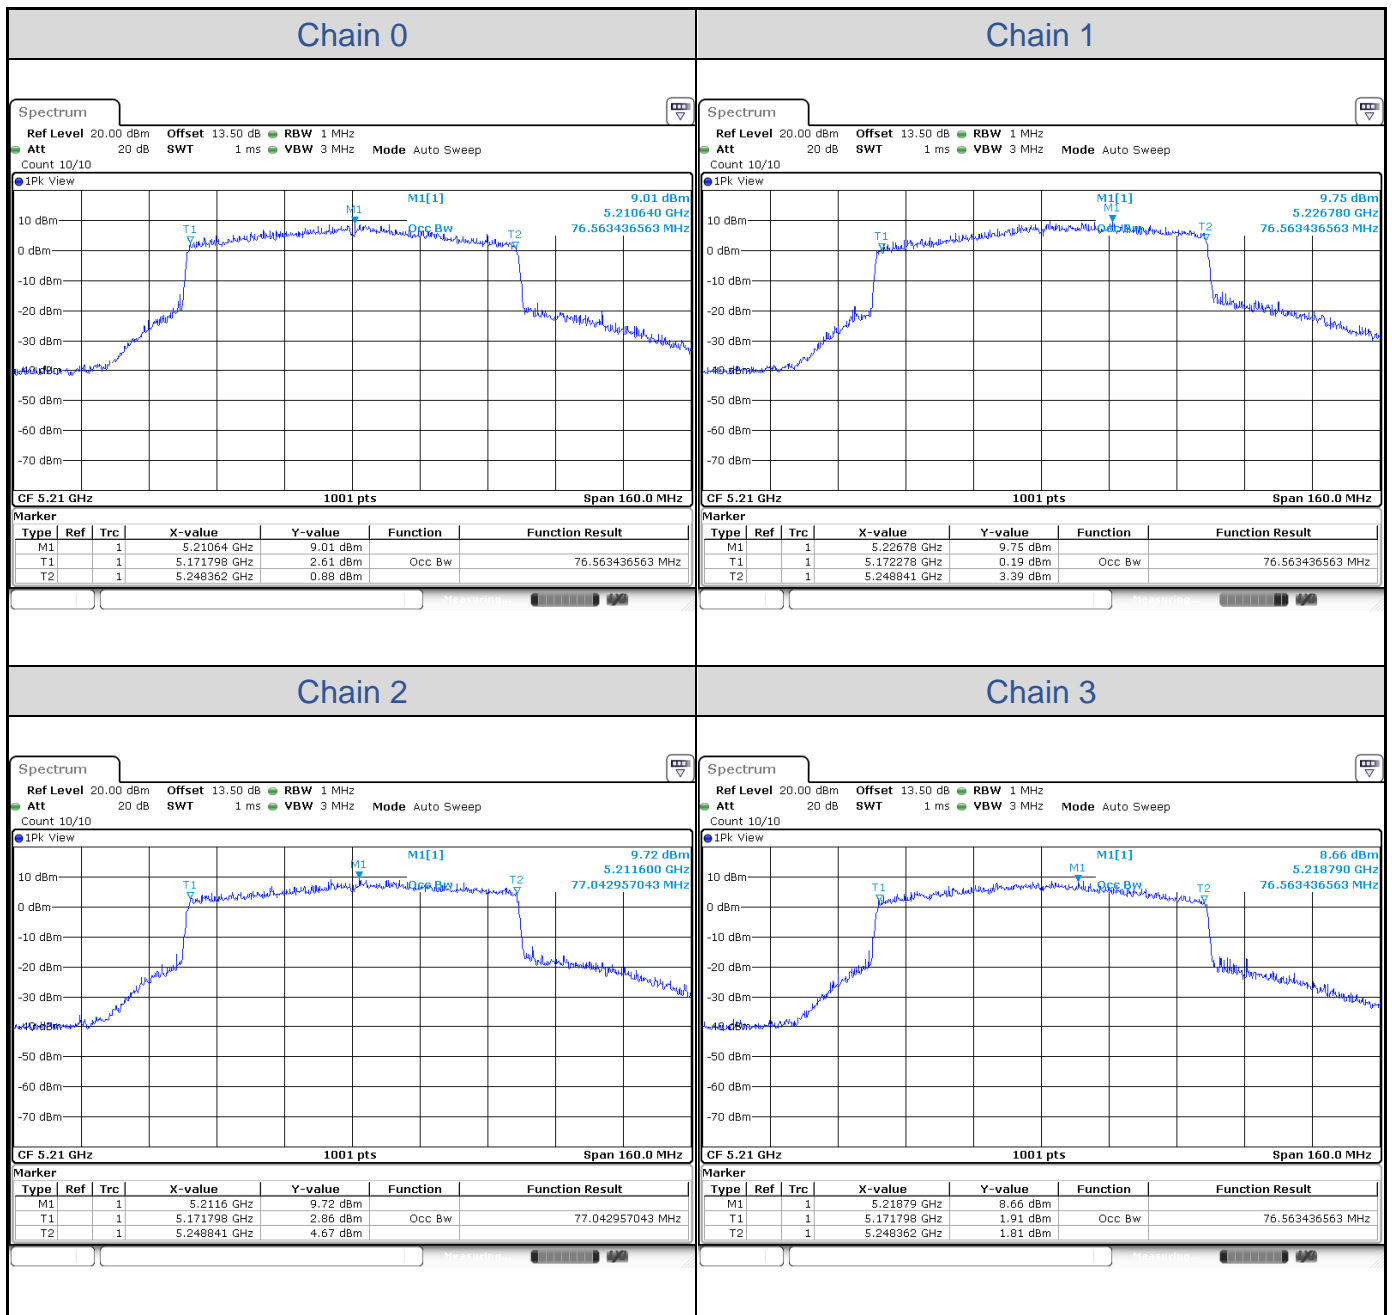

802.11ax HE80

Band	Channel	Frequency (MHz)	99% Bandwidth (MHz)			
			Chain 0	Chain 1	Chain 2	Chain 3
U-NII-1	42	5210	76.56	76.56	77.04	76.56
U-NII-2A	58	5290	76.56	75.92	75.92	76.56
U-NII-2C	106	5530	76.56	76.56	77.20	76.56
	122	5610	76.56	75.28	76.24	75.92
U-NII-3	155	5775	76.56	75.28	75.92	76.56

802.11ax HE80-Channel 42