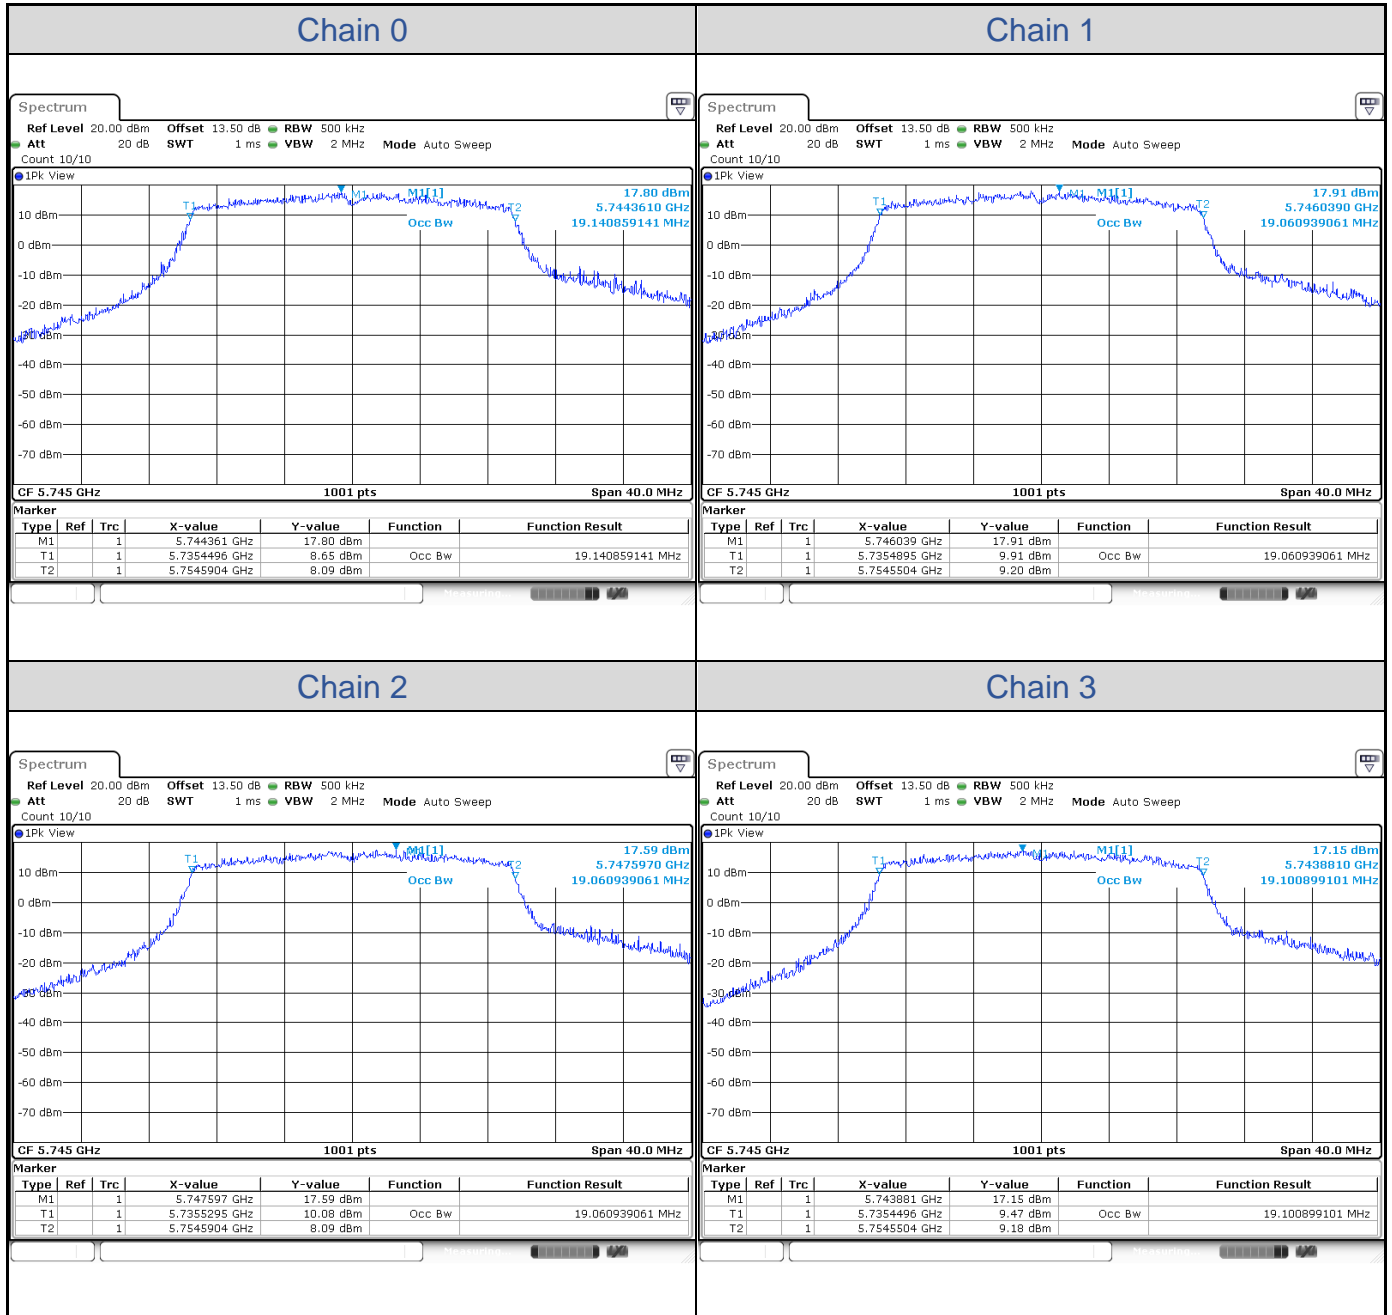

802.11ax HE20-Channel 149