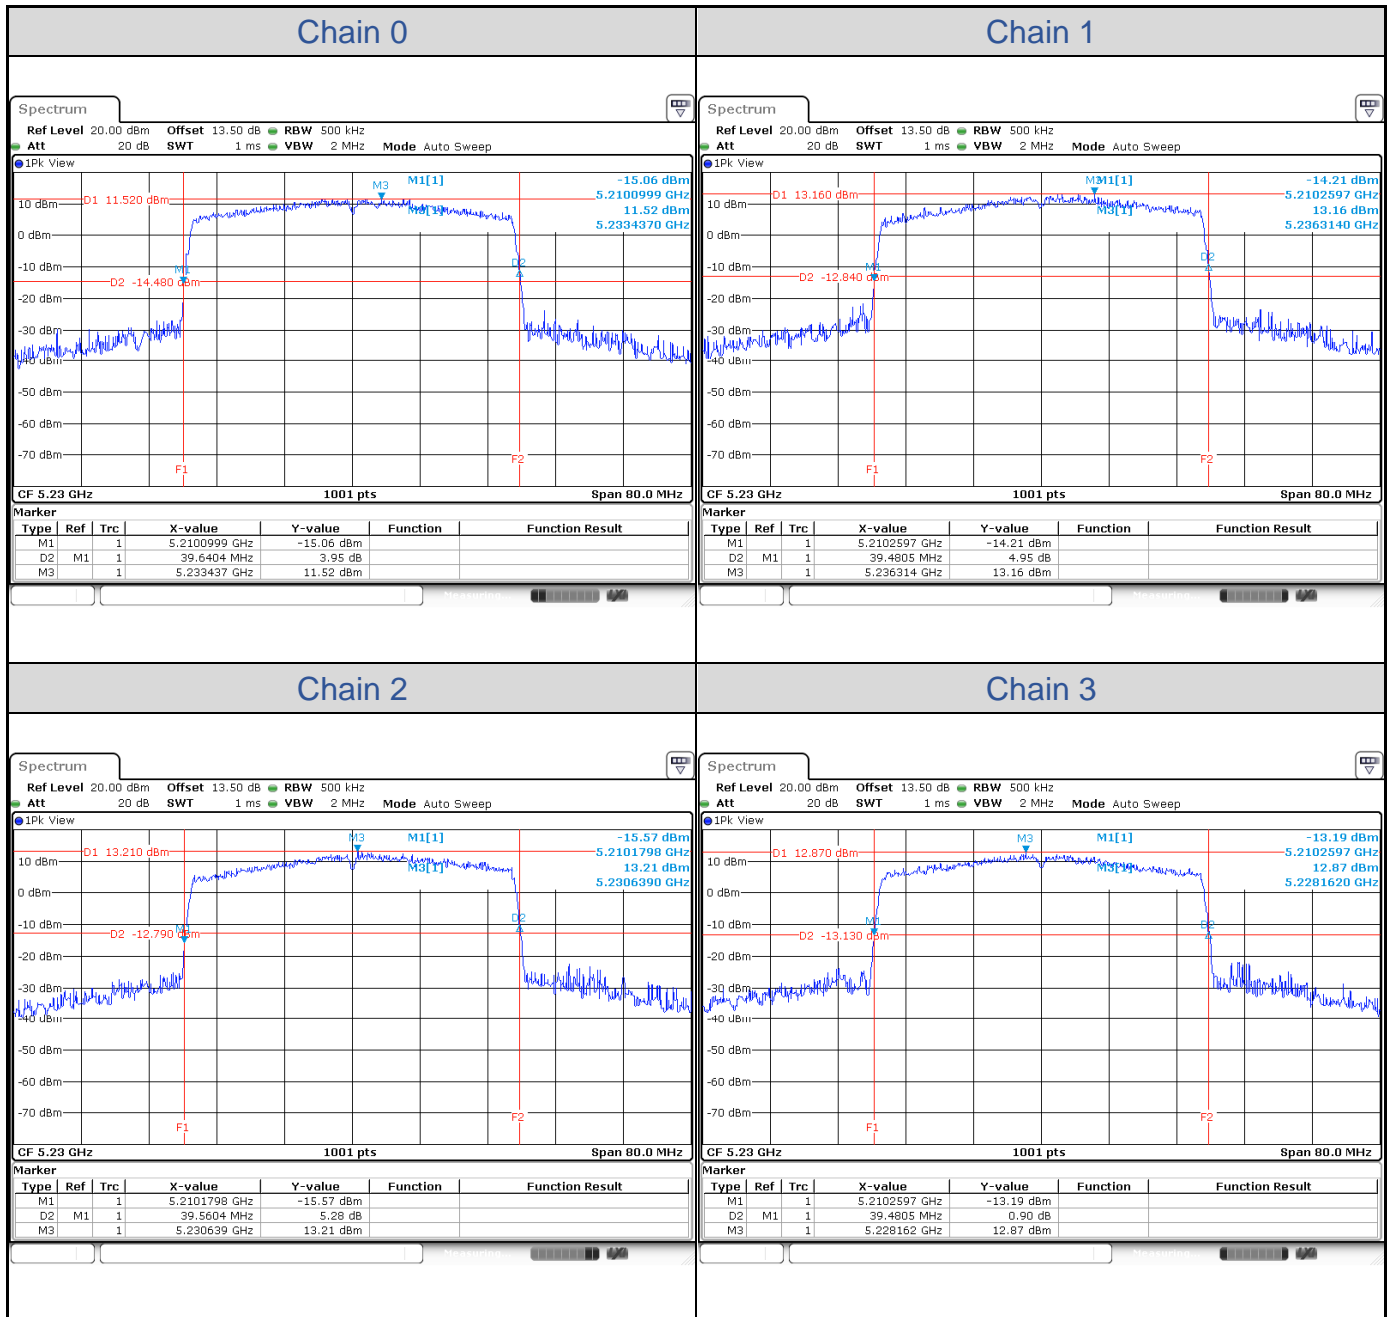

802.11ax HE40-Channel 46