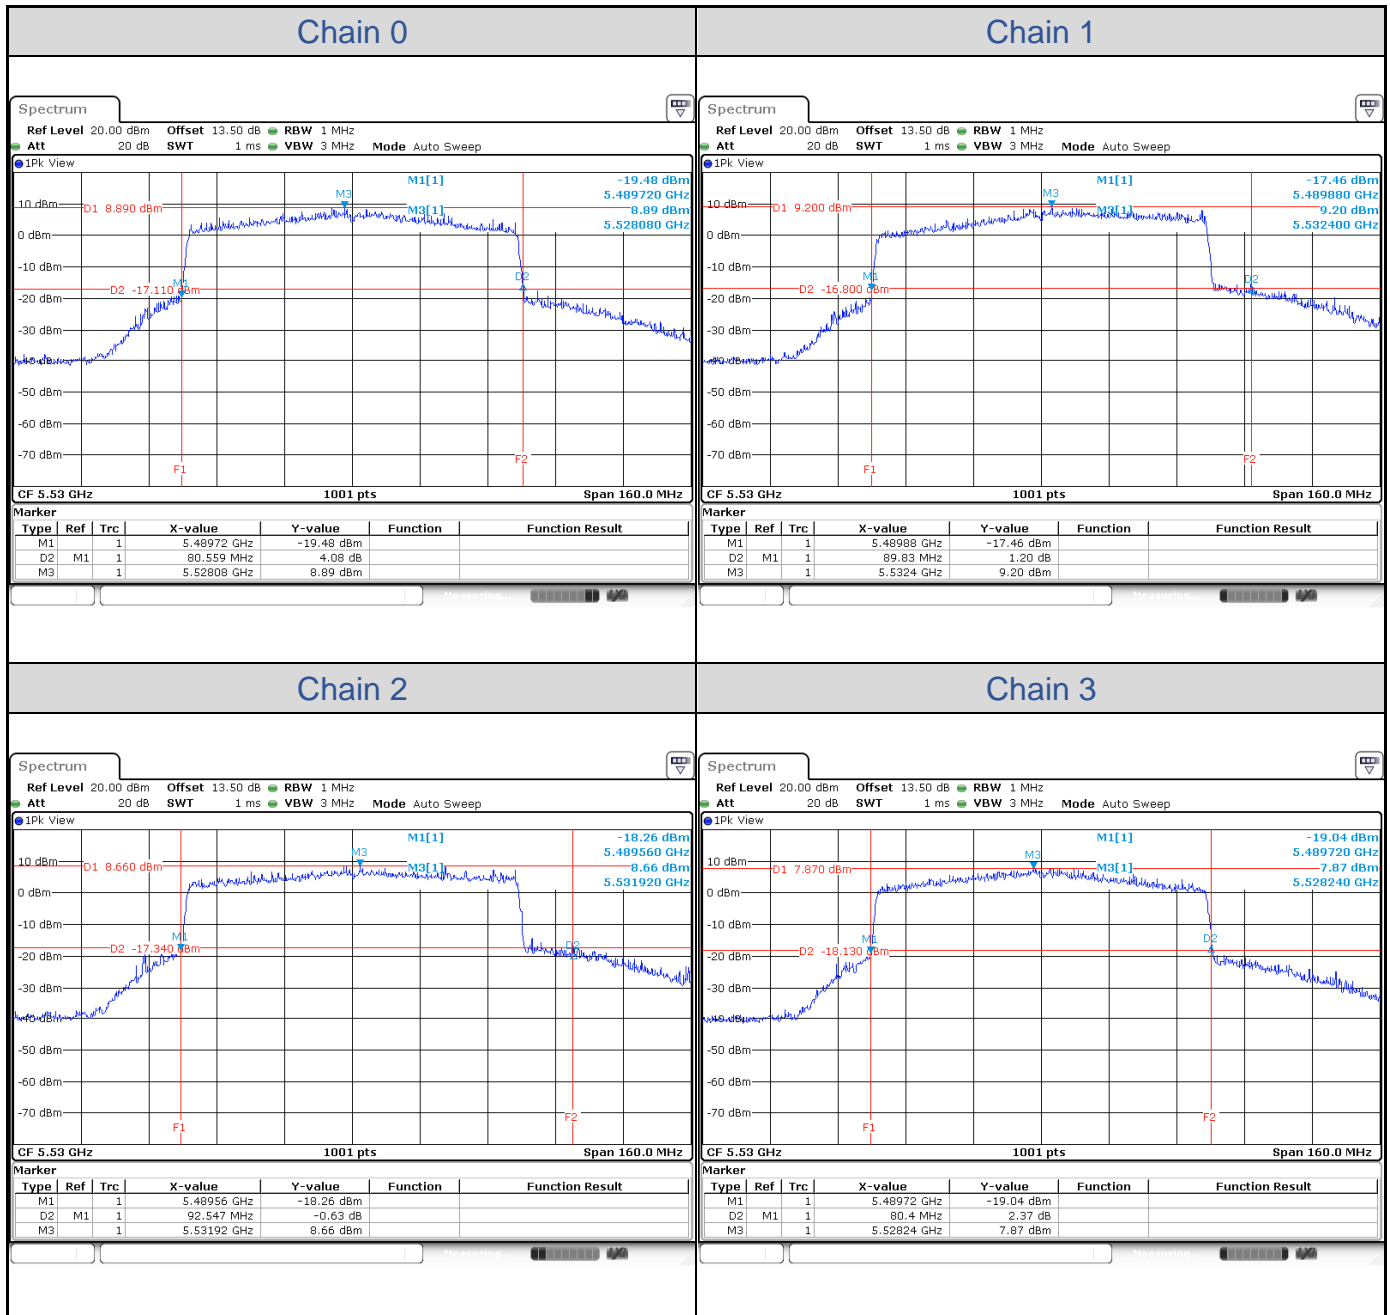

802.11ax HE80-Channel 106