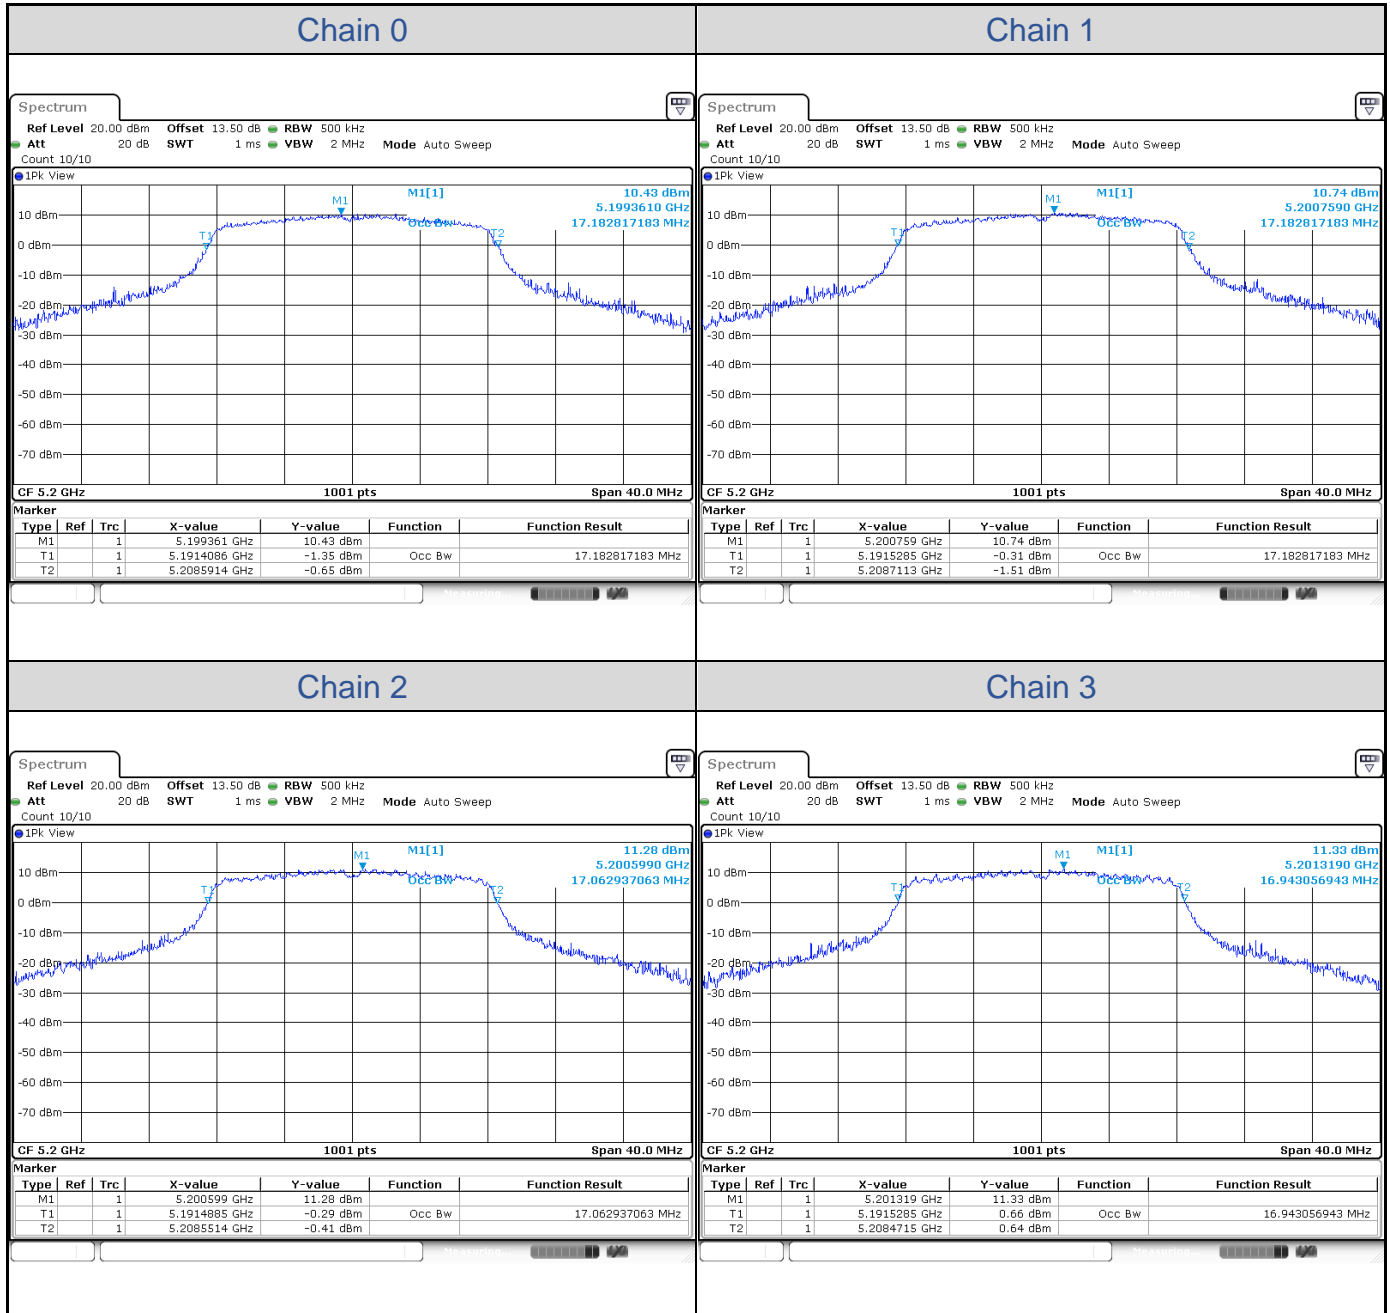

802.11a-Channel 40