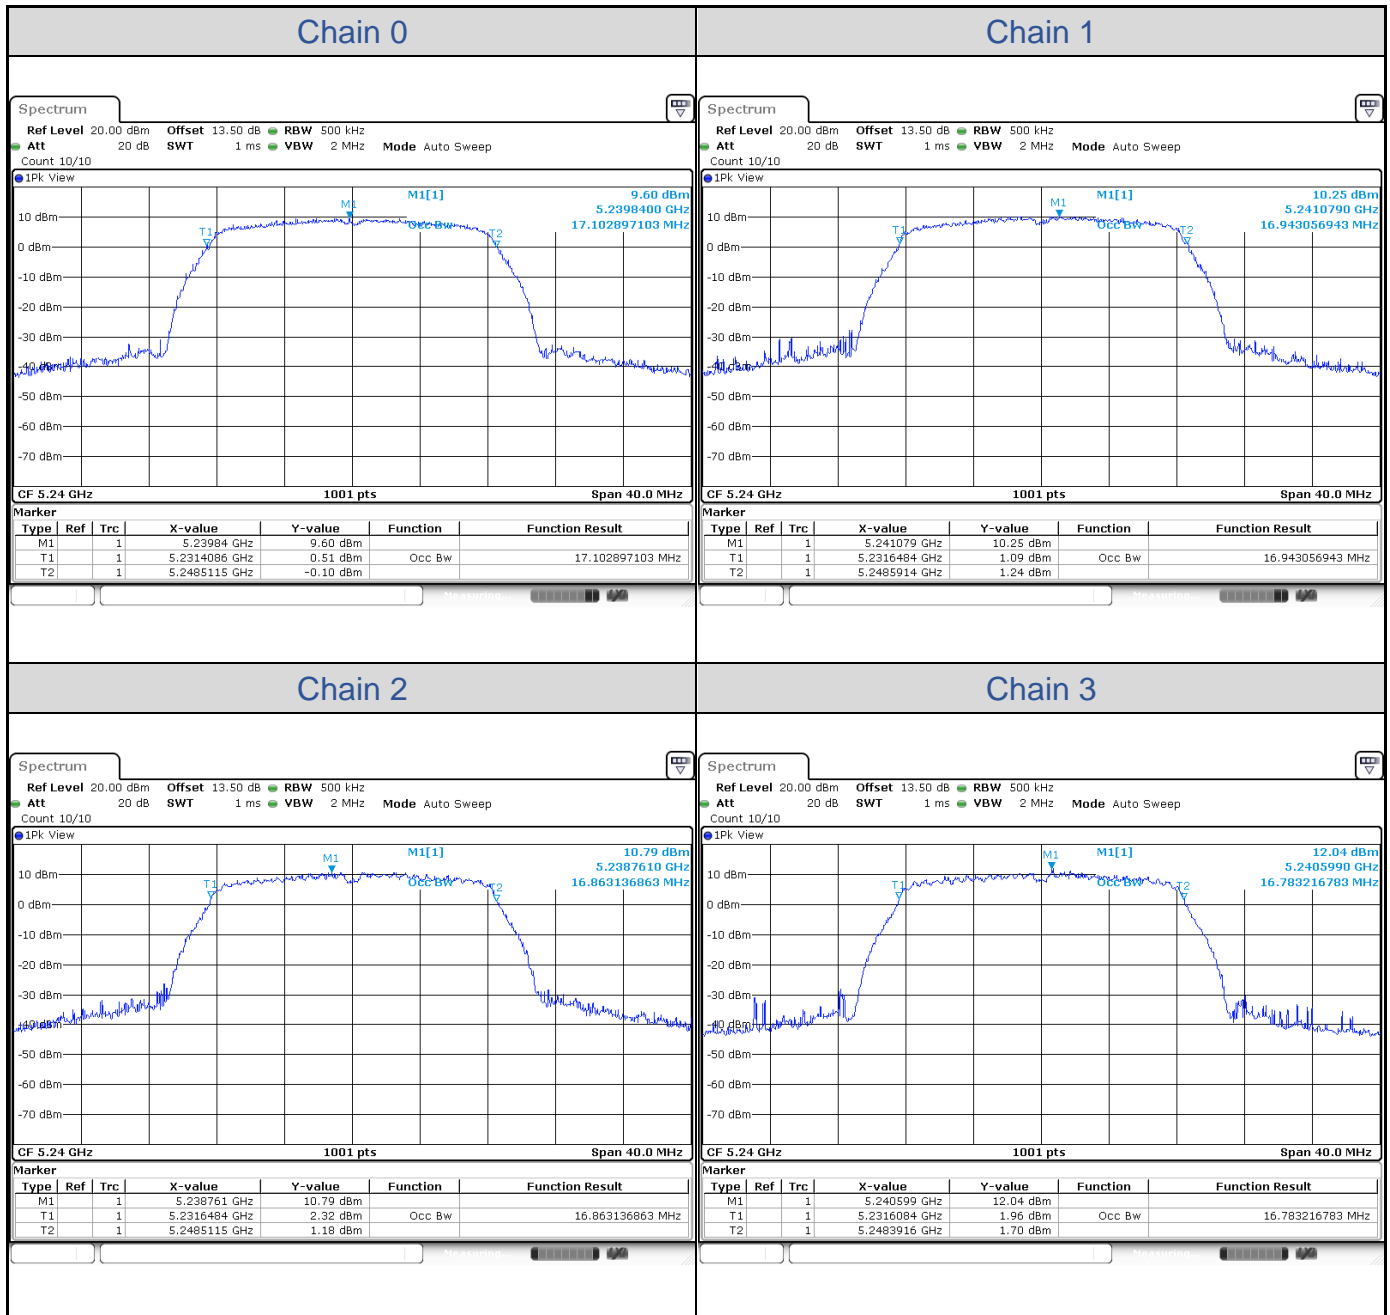

**802.11ax HE160-Channel 50**

**802.11ax HE160-Channel 114**

**Test Result of 99% Occupied Bandwidth**
**802.11a**

Band	Channel	Frequency (MHz)	99% Bandwidth (MHz)			
			Chain 0	Chain 1	Chain 2	Chain 3
U-NII-1	36	5180	17.14	17.10	17.02	16.94
	40	5200	17.18	17.18	17.06	16.94
	48	5240	17.10	16.94	16.86	16.78
U-NII-2A	52	5260	17.02	16.86	16.74	16.70
	60	5300	17.26	17.14	17.10	16.90
	64	5320	17.18	17.14	17.06	16.90
U-NII-2C	100	5500	17.18	17.18	17.02	16.90
	116	5580	16.94	16.82	16.78	16.70
	140	5700	17.22	17.10	16.94	16.90
U-NII-3	149	5745	17.18	16.94	16.98	16.86
	157	5785	17.14	17.06	16.82	16.78
	165	5825	17.22	17.14	17.10	16.90

**802.11a-Channel 36**

**802.11a-Channel 40**

**802.11a-Channel 48**

**802.11a-Channel 52**

**802.11a-Channel 60**

**802.11a-Channel 64**

**802.11a-Channel 100**

**802.11a-Channel 116**