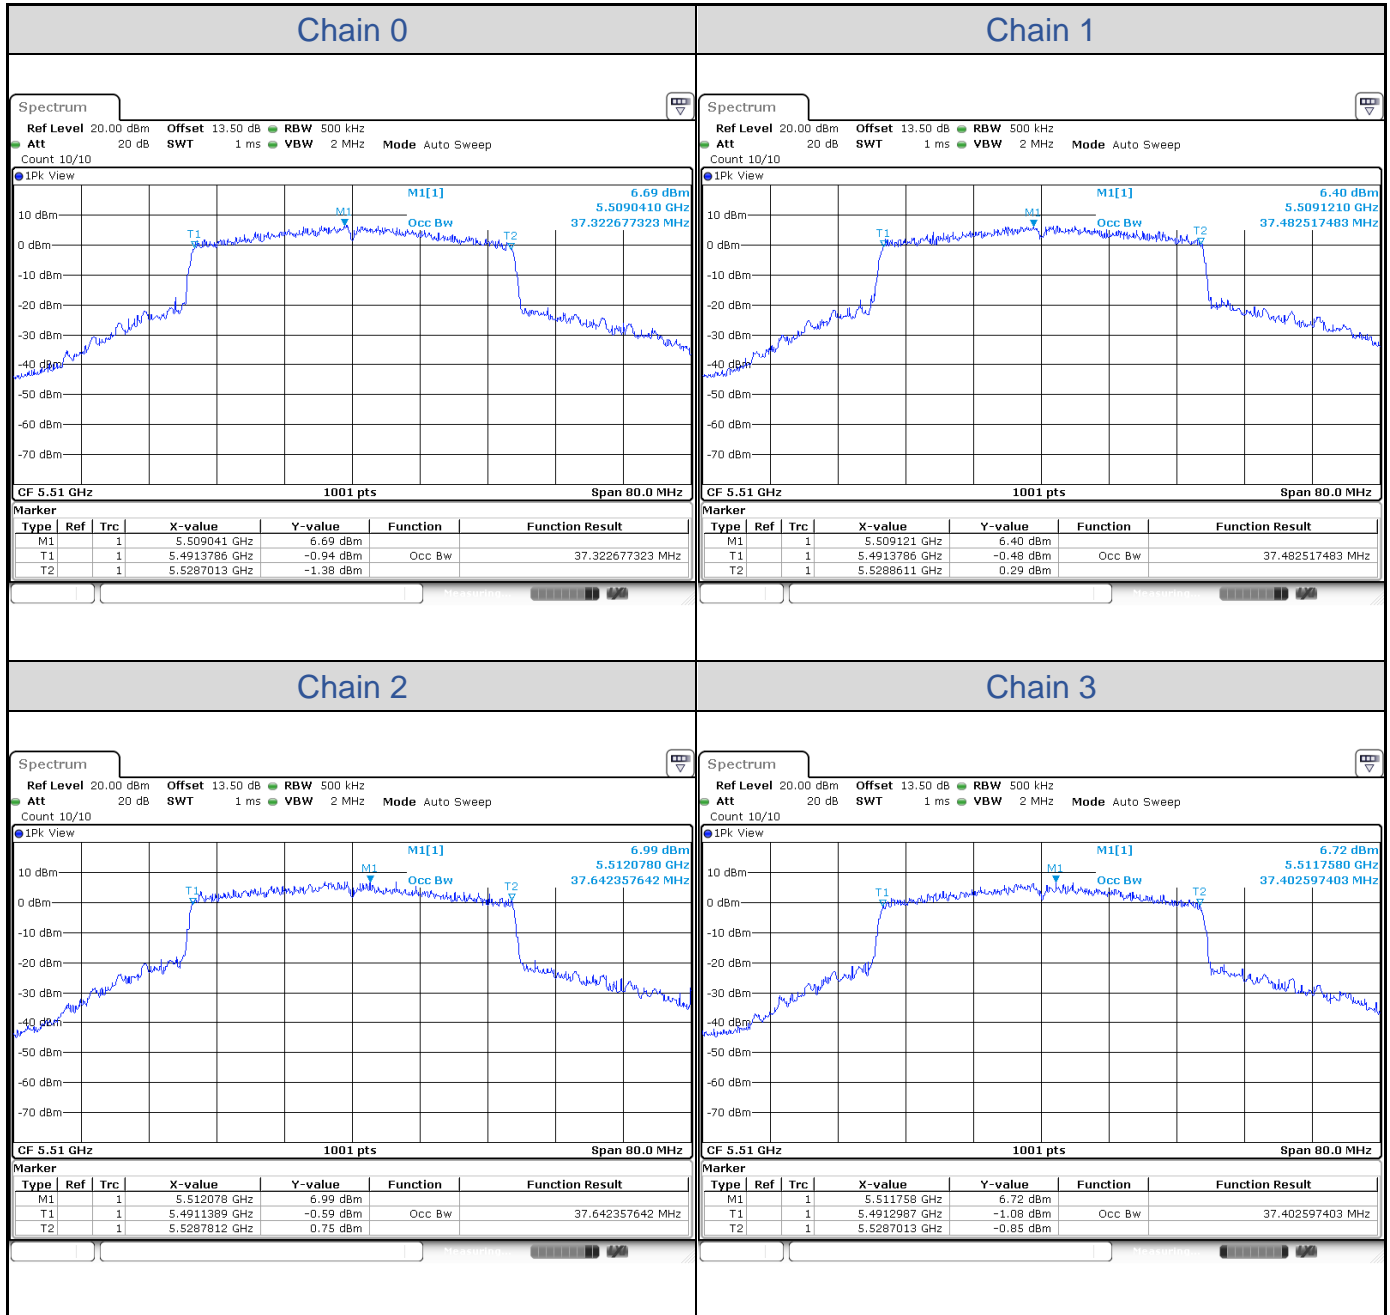

**802.11ax HE20-Channel 36**

**802.11ax HE20-Channel 40**

**802.11ax HE20-Channel 48**

**802.11ax HE20-Channel 52**

**802.11ax HE20-Channel 60**

**802.11ax HE20-Channel 64**

**802.11ax HE20-Channel 100**

**802.11ax HE20-Channel 116**

**802.11ax HE20-Channel 140**

**802.11ax HE20-Channel 149**

**802.11ax HE20-Channel 157**

**802.11ax HE20-Channel 165**

**802.11ax HE40**

Band	Channel	Frequency (MHz)	99% Bandwidth (MHz)			
			Chain 0	Chain 1	Chain 2	Chain 3
U-NII-1	38	5190	37.48	37.56	37.48	37.40
	46	5230	37.40	37.32	37.32	37.40
U-NII-2A	54	5270	37.32	37.16	37.24	37.32
	62	5310	37.40	37.48	37.32	37.48
U-NII-2C	102	5510	37.32	37.48	37.64	37.40
	110	5550	37.32	37.32	37.32	37.40
	134	5670	37.48	37.56	37.56	37.32
U-NII-3	151	5755	37.24	37.24	37.32	37.48
	159	5795	37.48	37.40	37.40	37.48

**802.11ax HE40-Channel 38**

**802.11ax HE40-Channel 46**

**802.11ax HE40-Channel 54**

**802.11ax HE40-Channel 62**

**802.11ax HE40-Channel 102**

**802.11ax HE40-Channel 110**

**802.11ax HE40-Channel 134**

**802.11ax HE40-Channel 151**