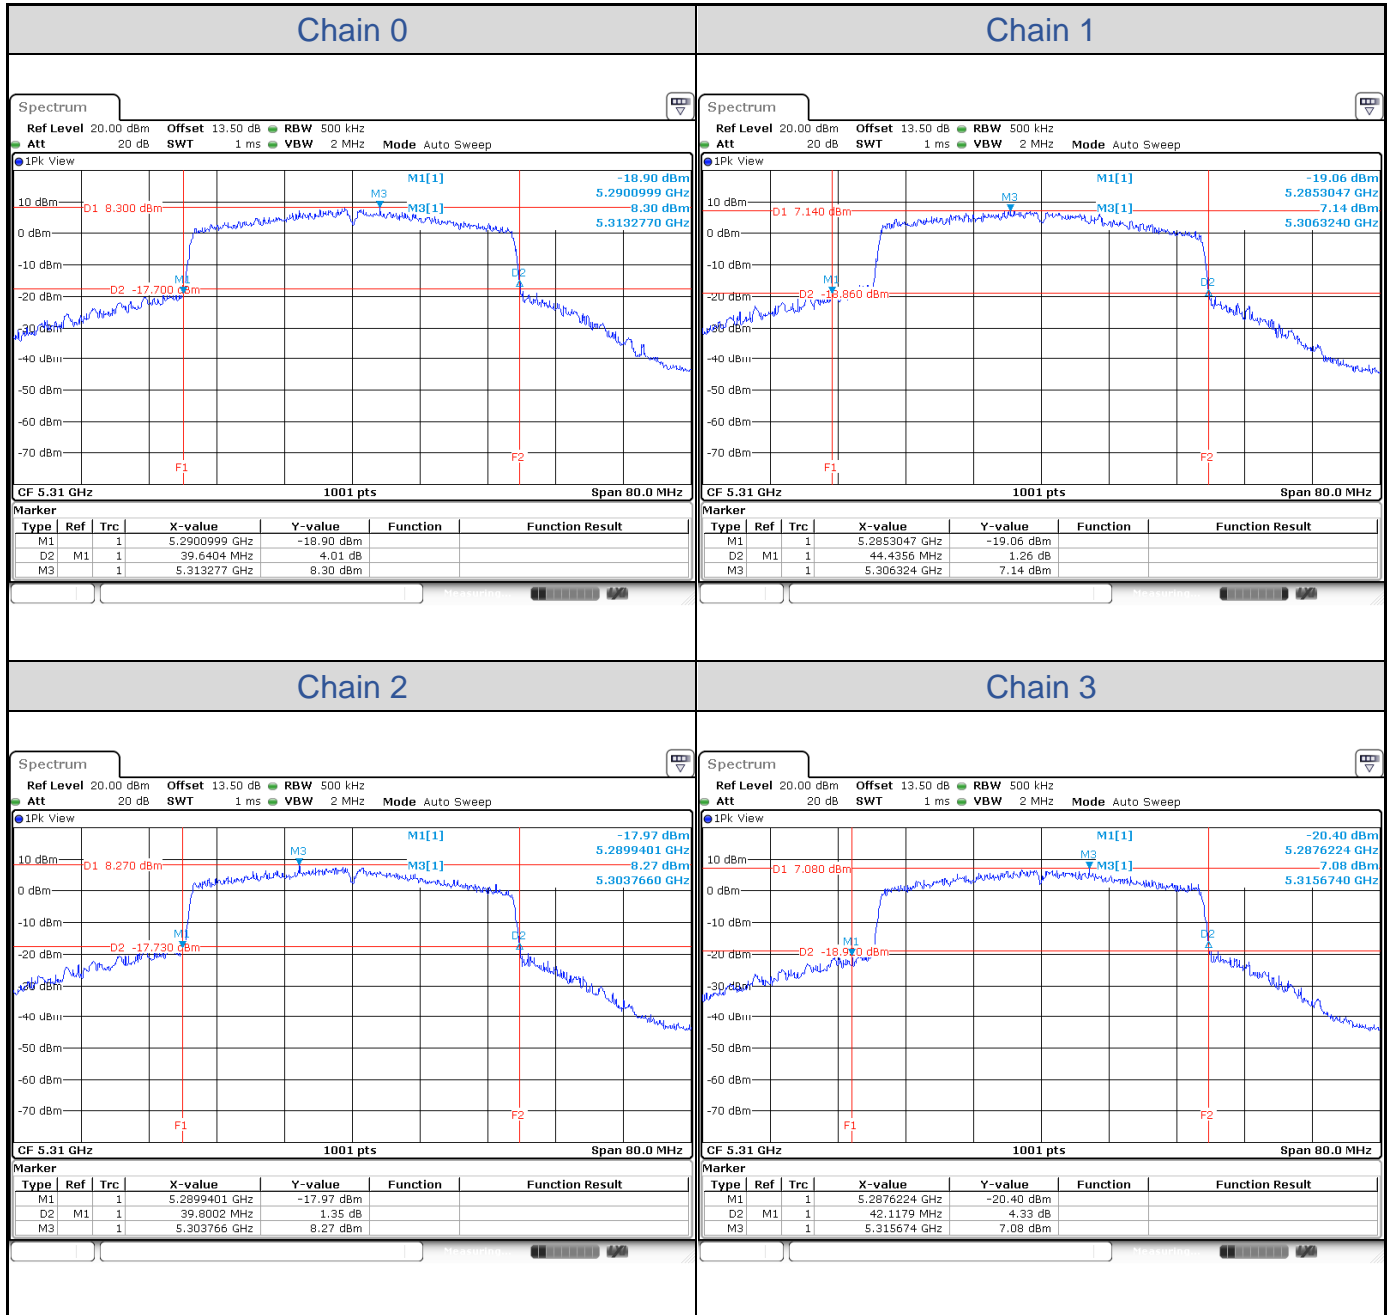

**802.11ax HE20-Channel 36**

**802.11ax HE20-Channel 40**

**802.11ax HE20-Channel 48**

**802.11ax HE20-Channel 52**

**802.11ax HE20-Channel 60**

**802.11ax HE20-Channel 64**

**802.11ax HE20-Channel 100**

**802.11ax HE20-Channel 116**

**802.11ax HE20-Channel 140**

**802.11ax HE40**

Band	Channel	Frequency (MHz)	26 dB Bandwidth (MHz)			
			Chain 0	Chain 1	Chain 2	Chain 3
U-NII-1	38	5190	39.48	40.52	43.16	39.64
	46	5230	39.64	39.48	39.56	39.48
U-NII-2A	54	5270	39.64	39.48	39.48	39.56
	62	5310	39.64	44.44	39.80	42.12
U-NII-2C	102	5510	39.64	41.56	42.60	39.40
	110	5500	39.48	39.56	39.56	39.56
	134	5670	40.20	48.51	40.12	39.64

**802.11ax HE40-Channel 38**

**802.11ax HE40-Channel 46**

**802.11ax HE40-Channel 54**

**802.11ax HE40-Channel 62**

**802.11ax HE40-Channel 102**

**802.11ax HE40-Channel 110**

**802.11ax HE40-Channel 134**

**802.11ax HE80**