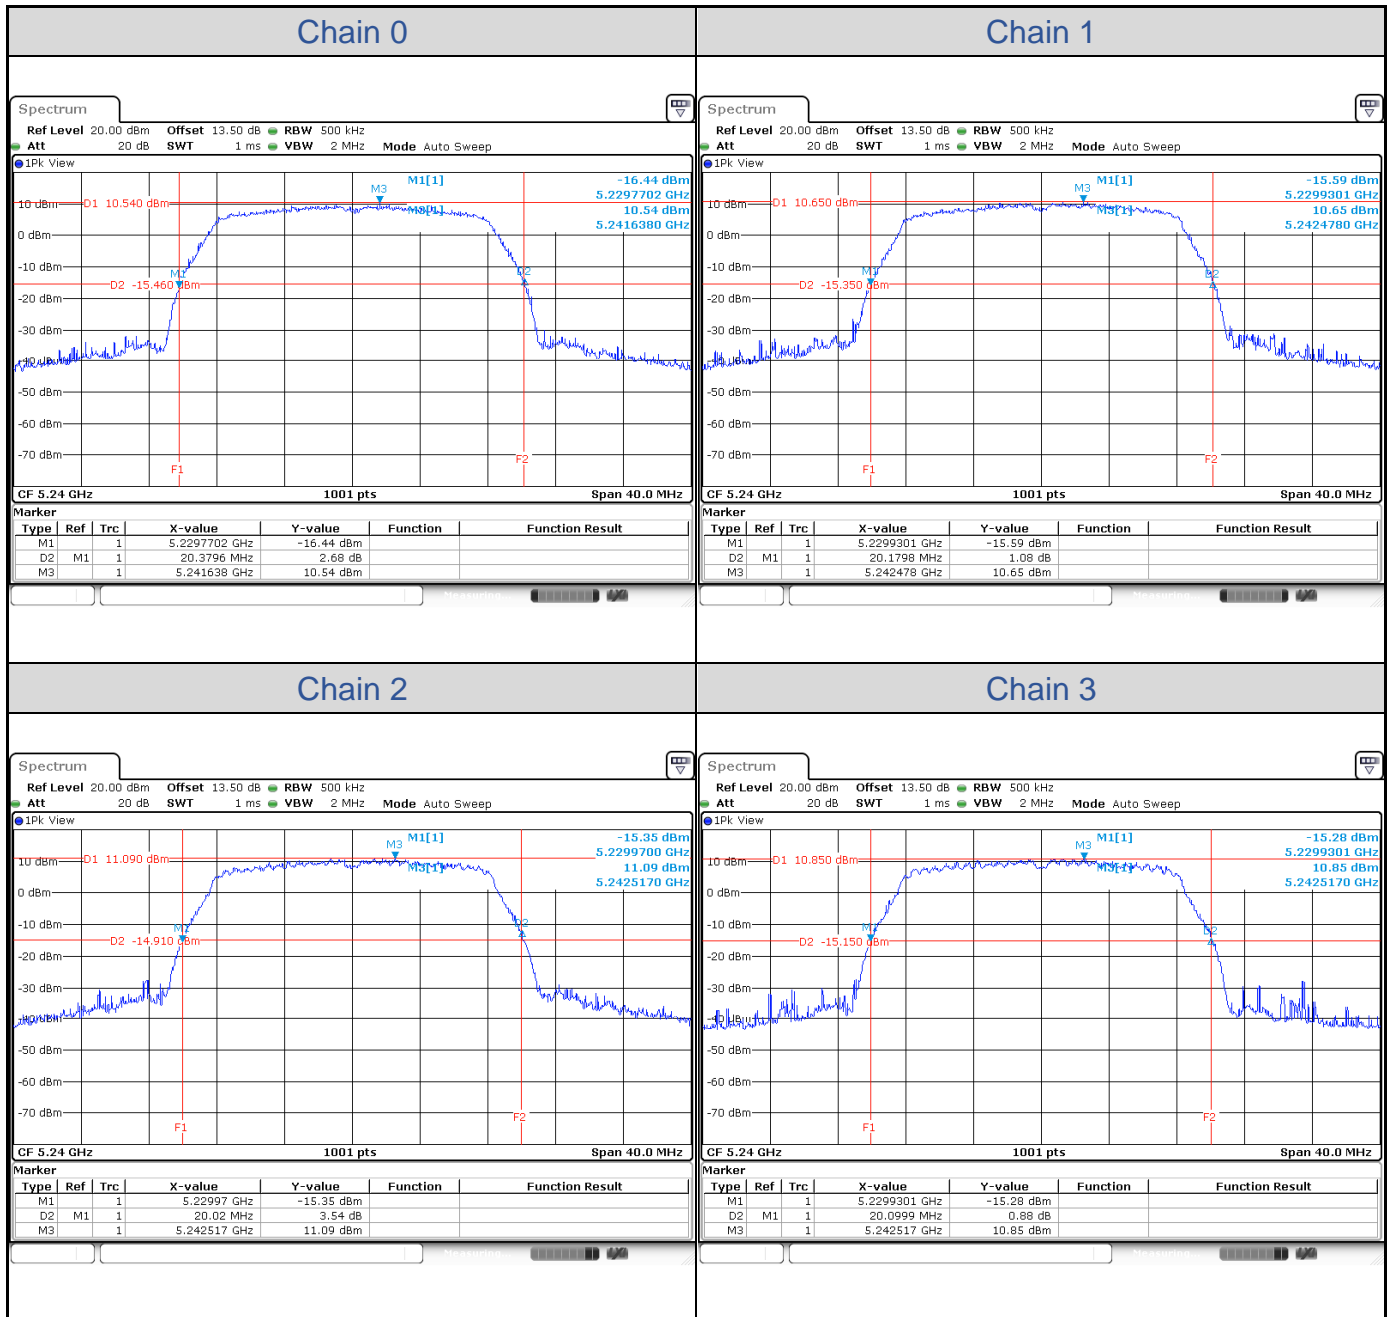

802.11a-Channel 48