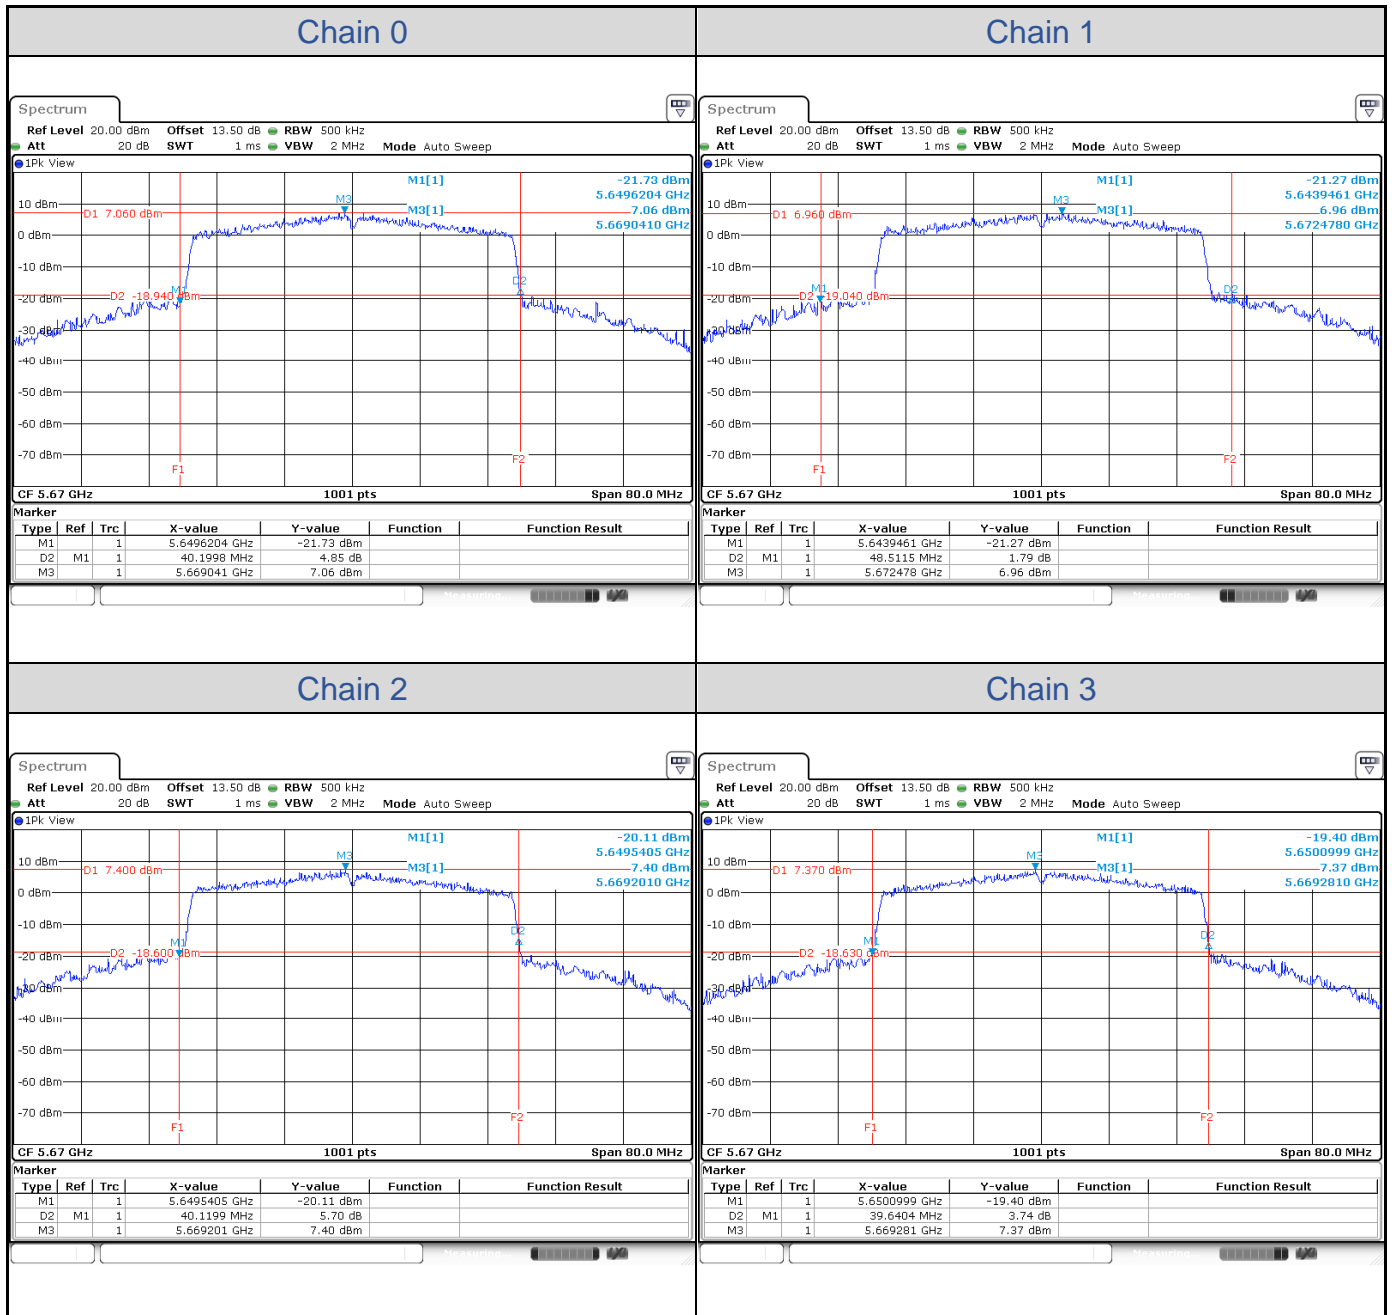

**802.11ax HE40-Channel 38**

**802.11ax HE40-Channel 46**

**802.11ax HE40-Channel 54**

**802.11ax HE40-Channel 62**

**802.11ax HE40-Channel 102**

**802.11ax HE40-Channel 110**

**802.11ax HE40-Channel 134**

**802.11ax HE80**