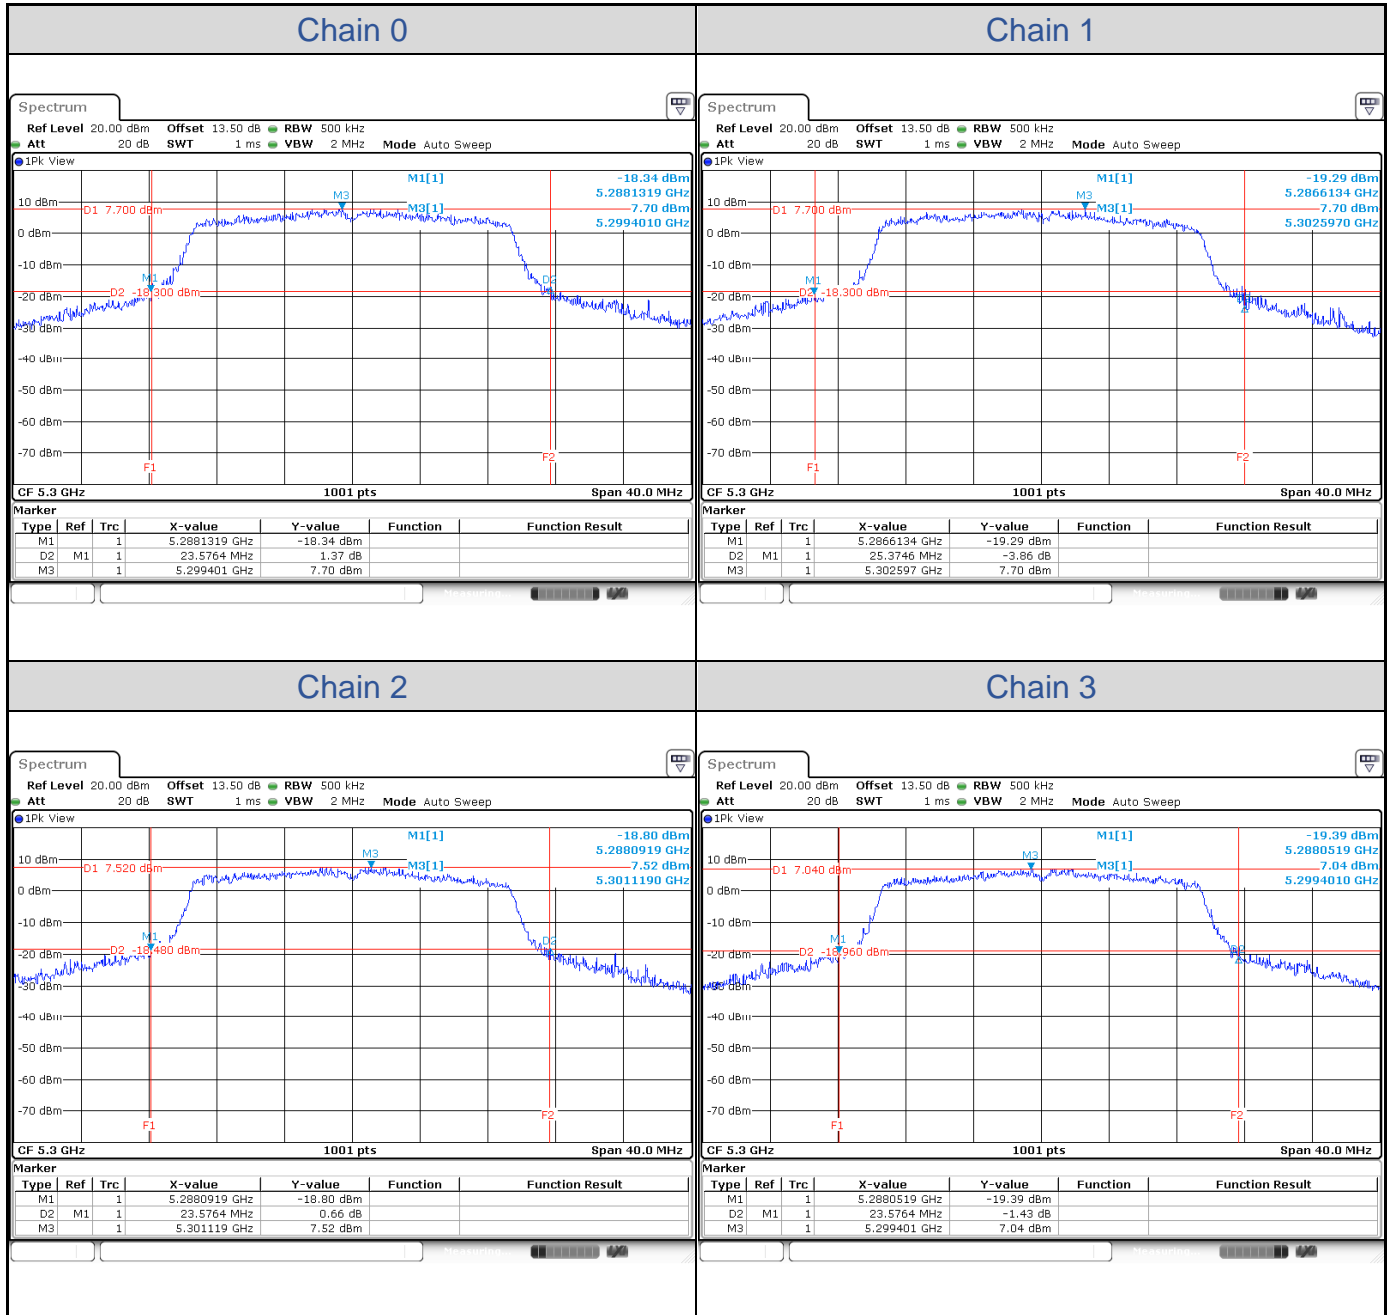

**802.11a-Channel 36**

**802.11a-Channel 40**

802.11a-Channel 48

**802.11a-Channel 52**

**802.11a-Channel 60**

**802.11a-Channel 64**

**802.11a-Channel 100**

**802.11a-Channel 116**

**802.11ax HE20-Channel 36**

**802.11ax HE20-Channel 40**

**802.11ax HE20-Channel 48**

**802.11ax HE20-Channel 52**

**802.11ax HE20-Channel 60**

**802.11ax HE20-Channel 64**

**802.11ax HE20-Channel 100**

**802.11ax HE20-Channel 116**