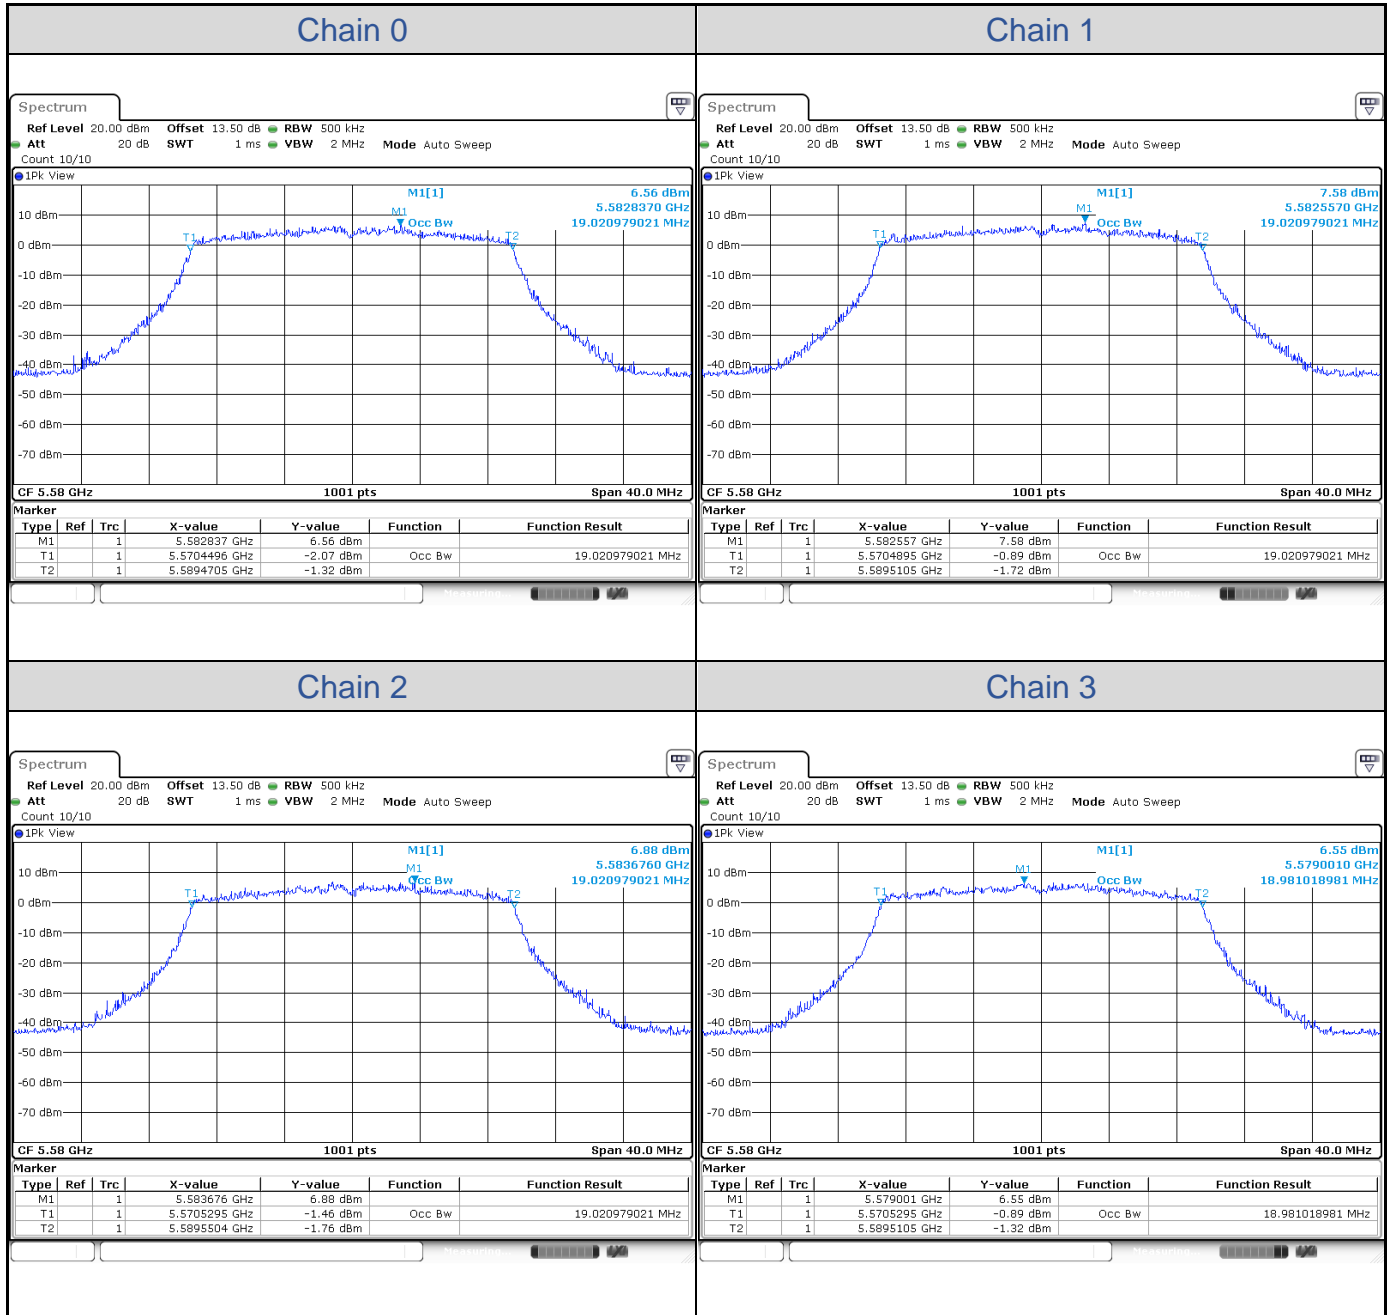

**802.11ax HE20-Channel 36**

**802.11ax HE20-Channel 40**

**802.11ax HE20-Channel 48**

**802.11ax HE20-Channel 52**

**802.11ax HE20-Channel 60**

**802.11ax HE20-Channel 64**

**802.11ax HE20-Channel 100**

**802.11ax HE20-Channel 116**