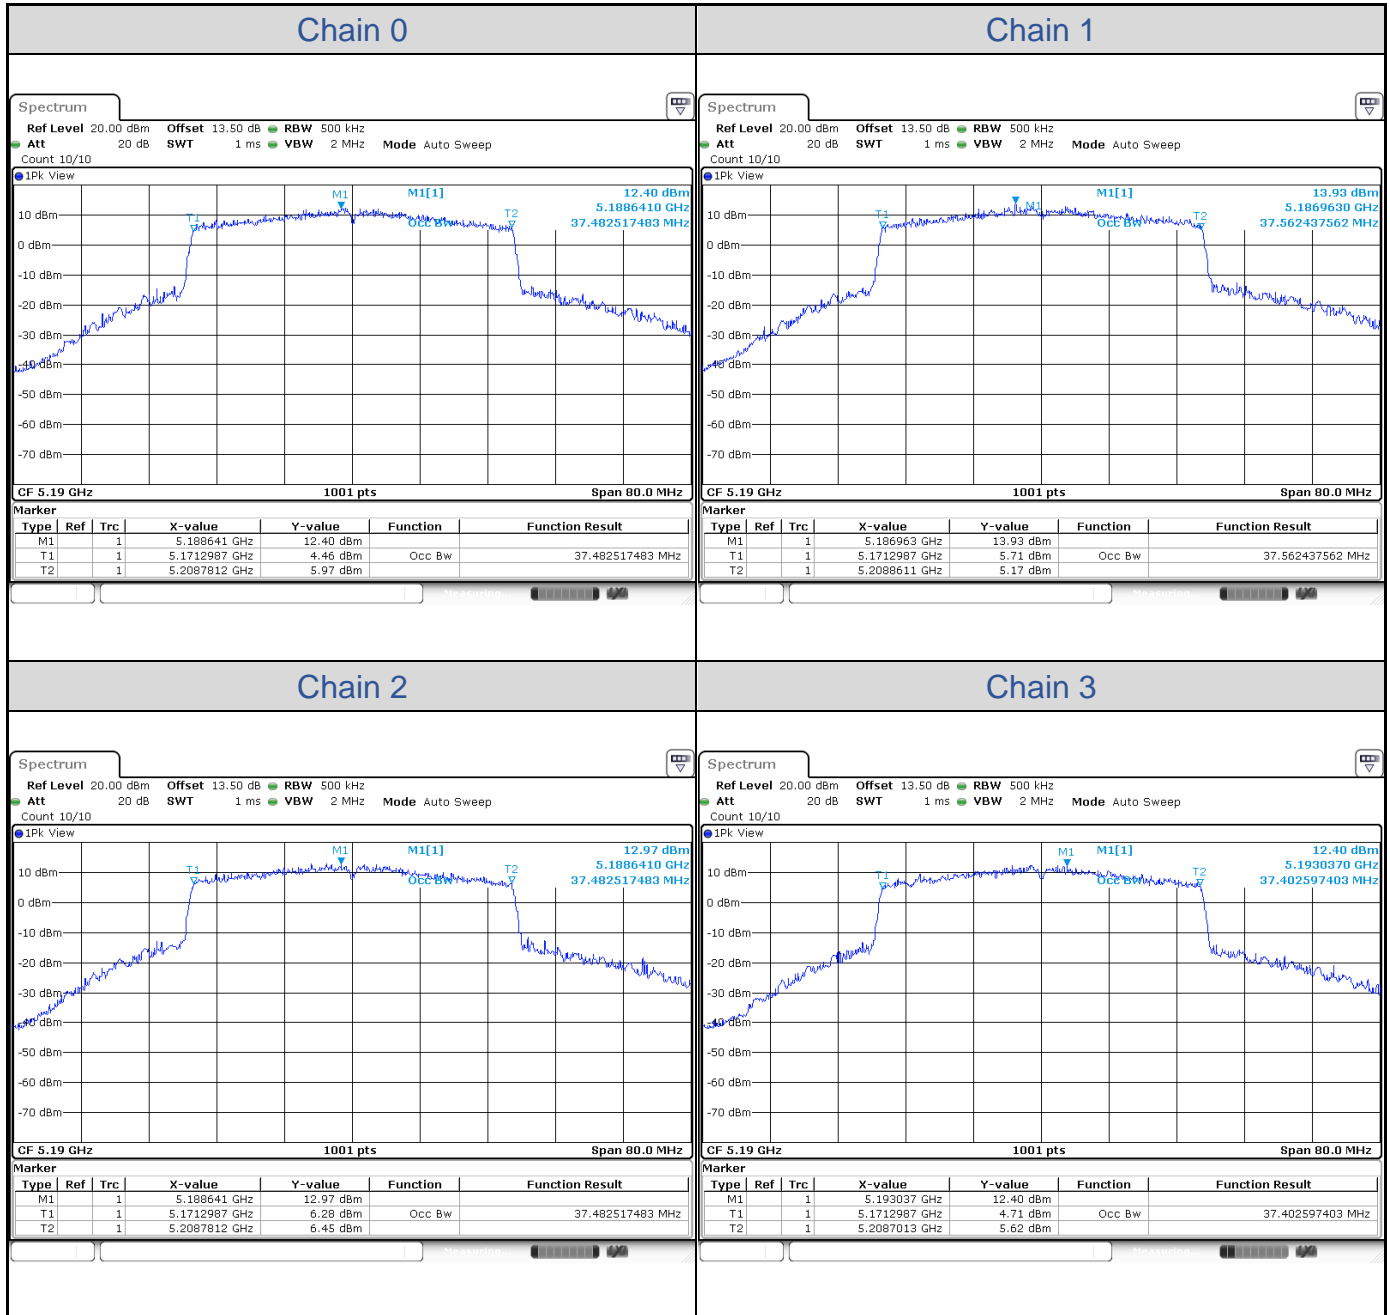

**802.11ax HE20-Channel 36**

**802.11ax HE20-Channel 40**

**802.11ax HE20-Channel 48**

**802.11ax HE20-Channel 52**

**802.11ax HE20-Channel 60**

**802.11ax HE20-Channel 64**

**802.11ax HE20-Channel 100**

**802.11ax HE20-Channel 116**

**802.11ax HE20-Channel 140**

**802.11ax HE20-Channel 149**

**802.11ax HE20-Channel 157**

**802.11ax HE20-Channel 165**

**802.11ax HE40**

Band	Channel	Frequency (MHz)	99% Bandwidth (MHz)			
			Chain 0	Chain 1	Chain 2	Chain 3
U-NII-1	38	5190	37.48	37.56	37.48	37.40
	46	5230	37.40	37.32	37.32	37.40
U-NII-2A	54	5270	37.32	37.16	37.24	37.32
	62	5310	37.40	37.48	37.32	37.48
U-NII-2C	102	5510	37.32	37.48	37.64	37.40
	110	5550	37.32	37.32	37.32	37.40
	134	5670	37.48	37.56	37.56	37.32
U-NII-3	151	5755	37.24	37.24	37.32	37.48
	159	5795	37.48	37.40	37.40	37.48

**802.11ax HE40-Channel 38**

**802.11ax HE40-Channel 46**

**802.11ax HE40-Channel 54**

**802.11ax HE40-Channel 62**

**802.11ax HE40-Channel 102**

**802.11ax HE40-Channel 110**

**802.11ax HE40-Channel 134**

**802.11ax HE40-Channel 151**