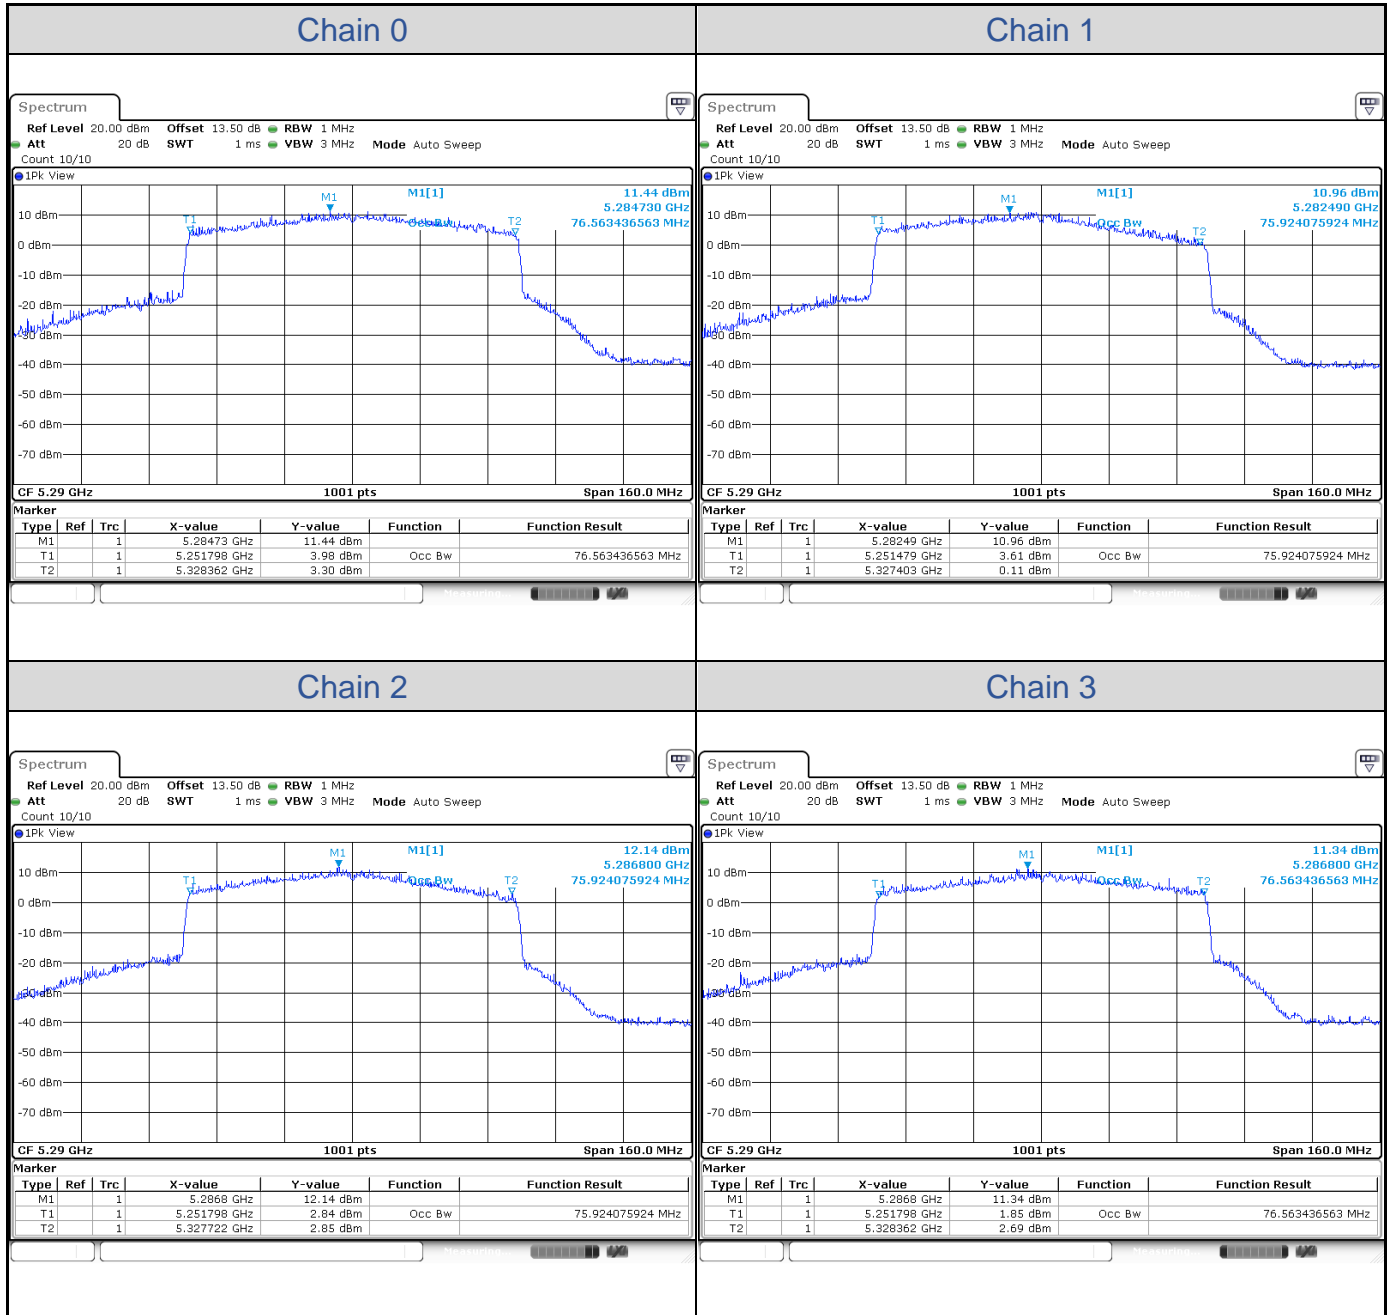

802.11ax HE80-Channel 58