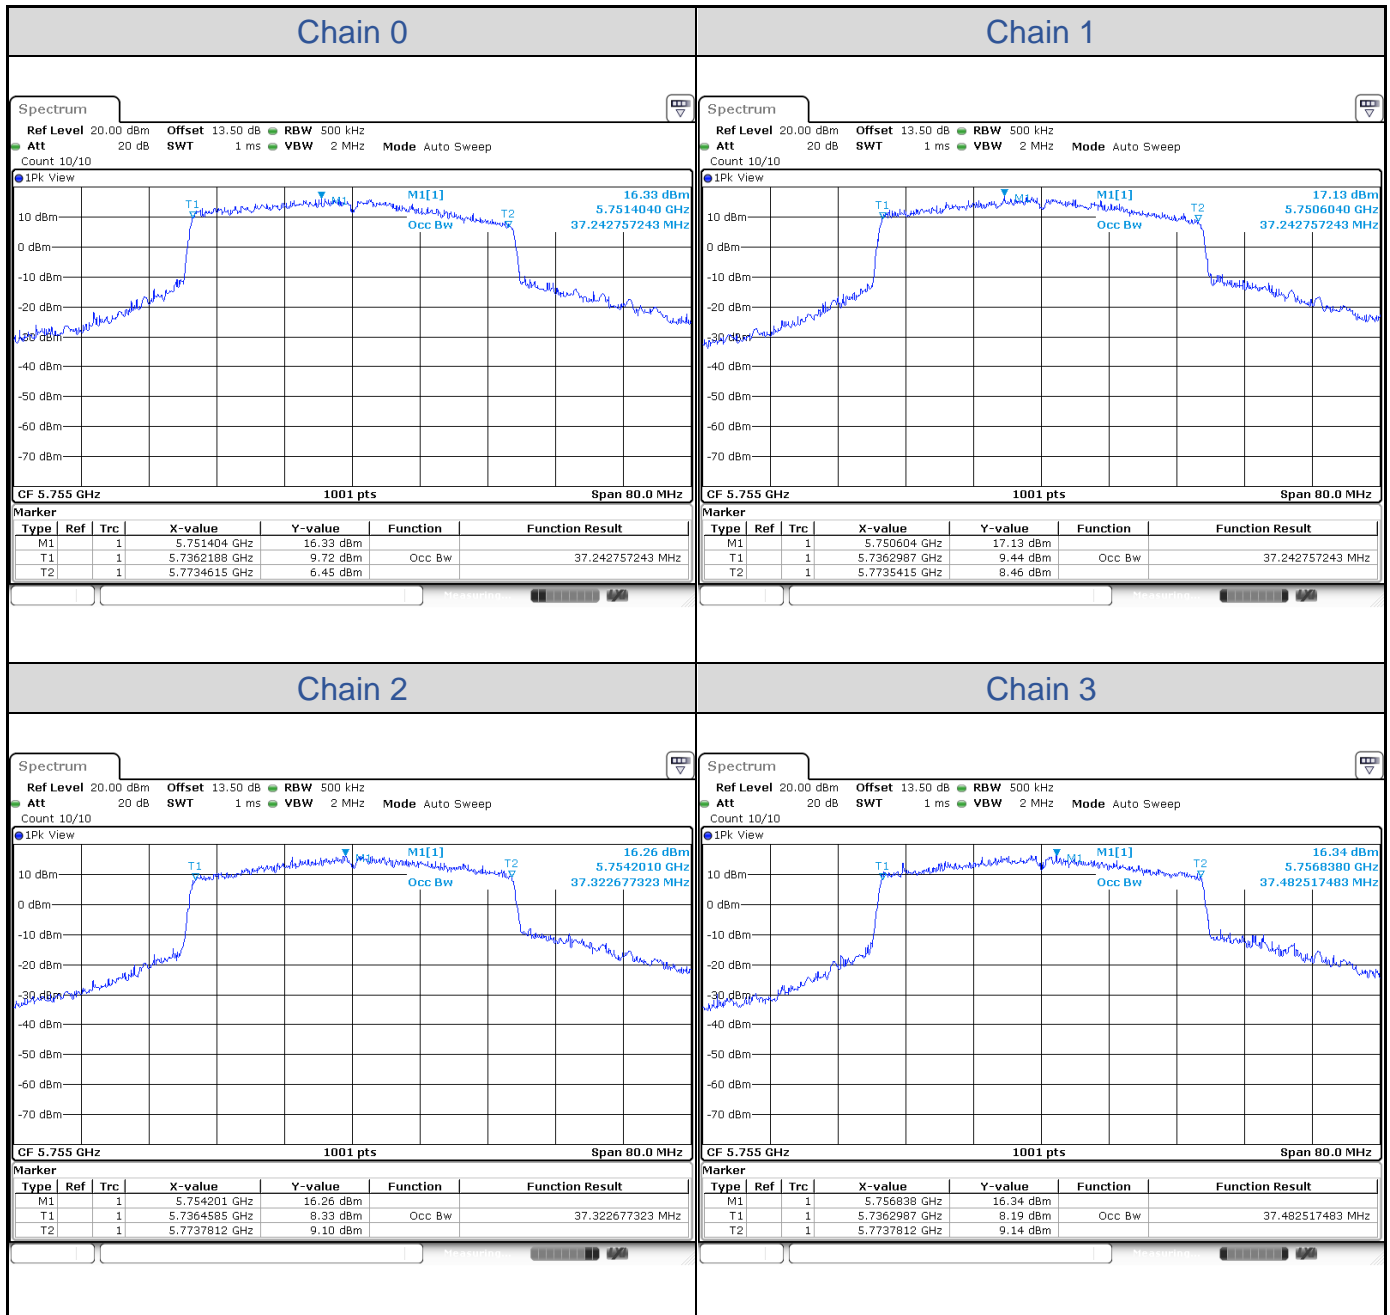

**802.11ax HE20-Channel 36**

**802.11ax HE20-Channel 40**

**802.11ax HE20-Channel 48**

**802.11ax HE20-Channel 52**

**802.11ax HE20-Channel 60**

**802.11ax HE20-Channel 64**

**802.11ax HE20-Channel 100**

**802.11ax HE20-Channel 116**

**802.11ax HE40-Channel 38**

**802.11ax HE40-Channel 46**

**802.11ax HE40-Channel 54**

**802.11ax HE40-Channel 62**

**802.11ax HE40-Channel 102**

**802.11ax HE40-Channel 110**

**802.11ax HE40-Channel 134**

**802.11ax HE40-Channel 151**