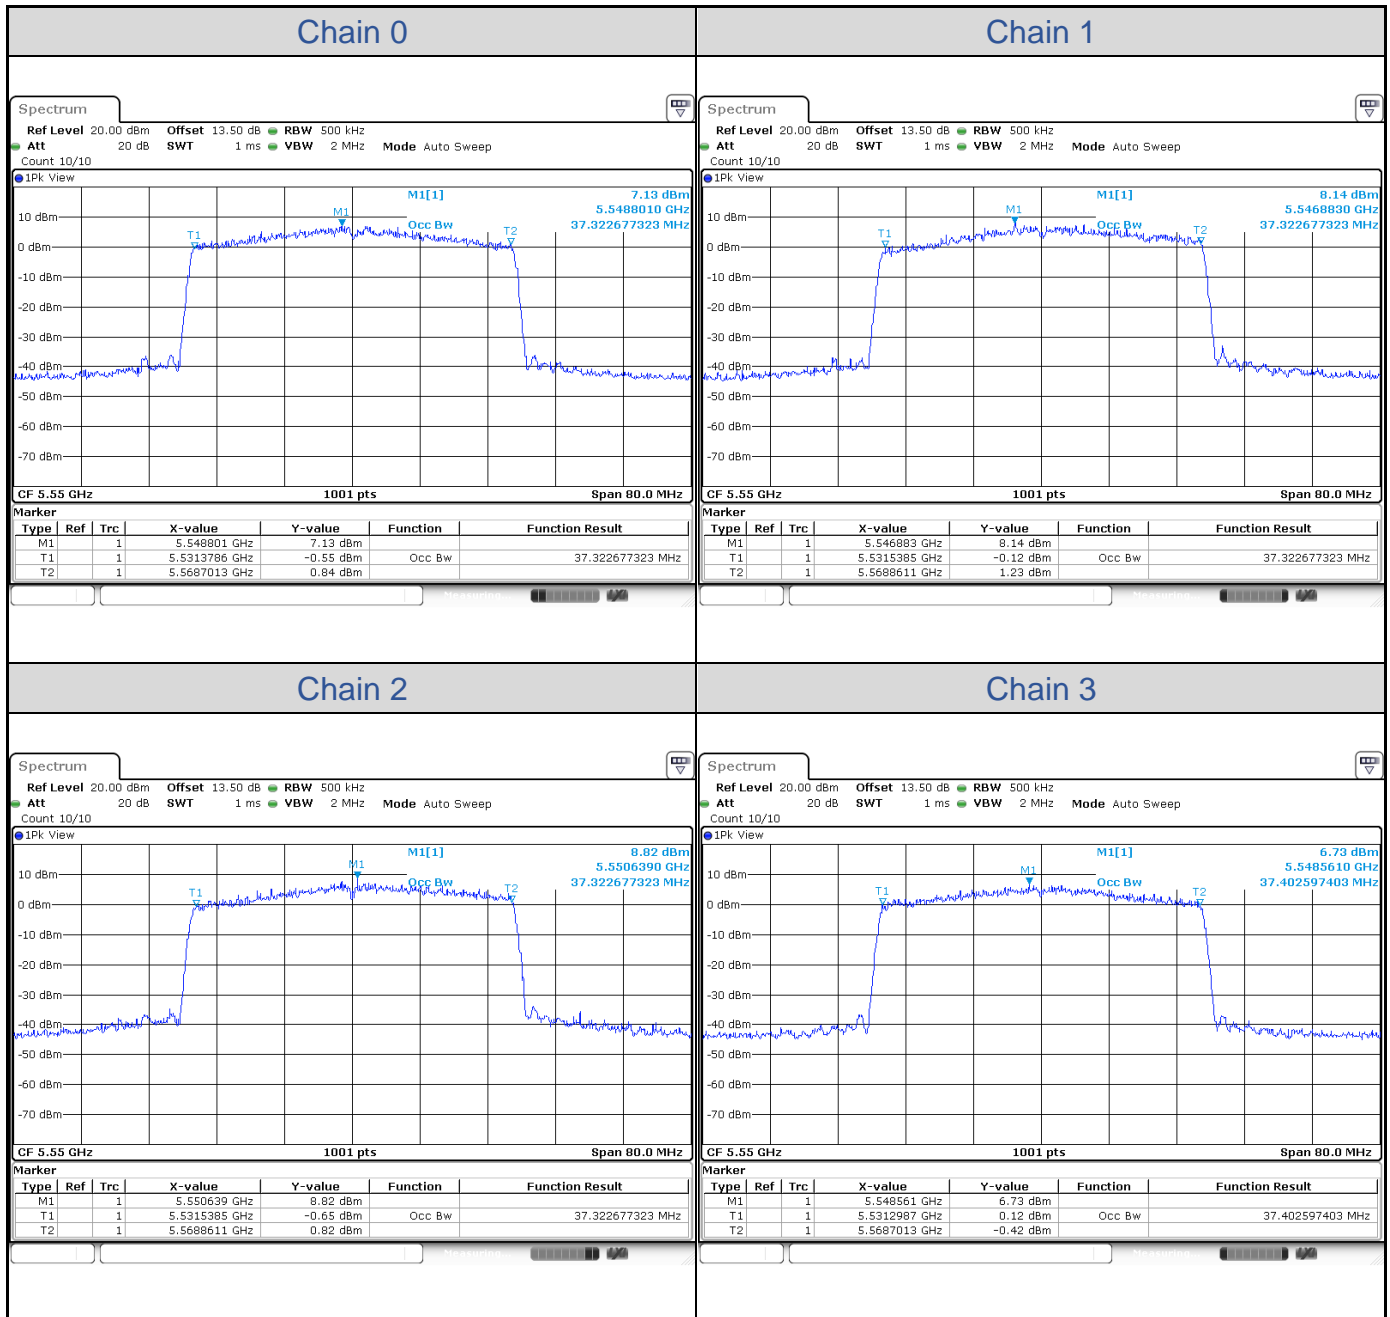

**802.11ax HE40-Channel 38**

**802.11ax HE40-Channel 46**

**802.11ax HE40-Channel 54**

**802.11ax HE40-Channel 62**

**802.11ax HE40-Channel 102**

**802.11ax HE40-Channel 110**

**802.11ax HE40-Channel 134**

**802.11ax HE40-Channel 151**