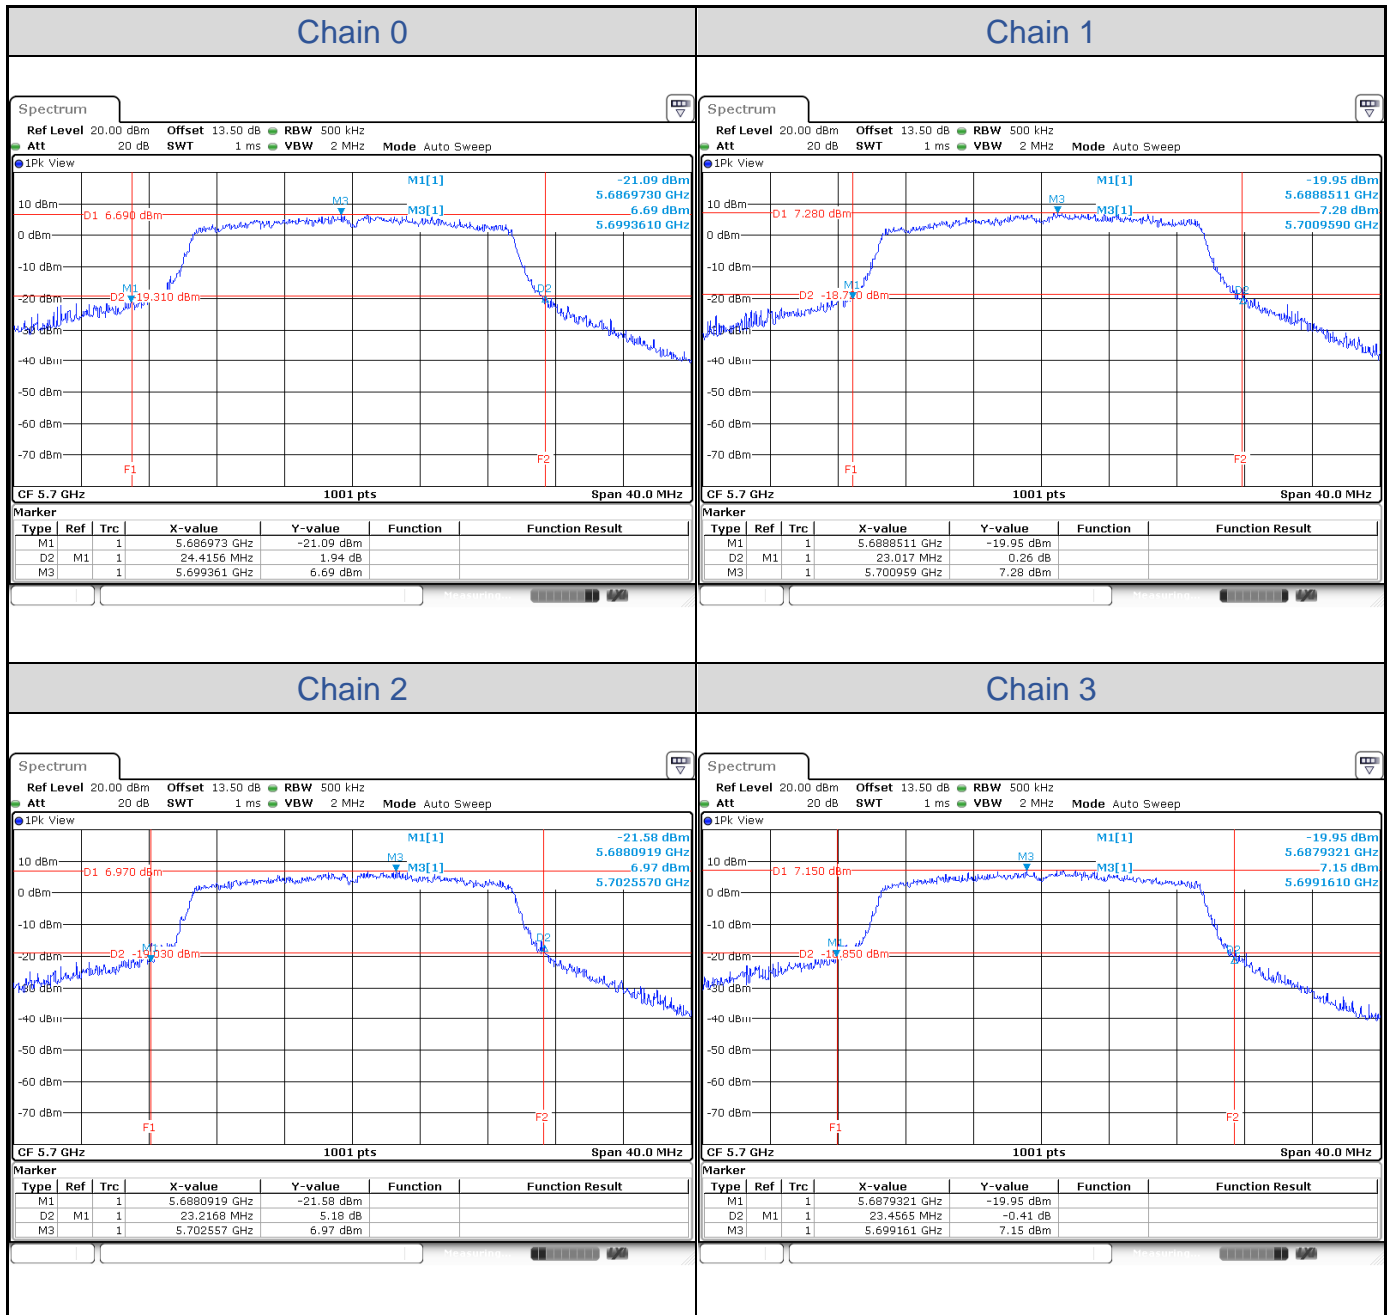

802.11ax HE20-Channel 140

802.11ax HE40

Band	Channel	Frequency (MHz)	26 dB Bandwidth (MHz)			
			Chain 0	Chain 1	Chain 2	Chain 3
U-NII-1	38	5190	39.48	40.52	43.16	39.64
	46	5230	39.64	39.48	39.56	39.48
U-NII-2A	54	5270	39.64	39.48	39.48	39.56
	62	5310	39.64	44.44	39.80	42.12
U-NII-2C	102	5510	39.64	41.56	42.60	39.40
	110	5500	39.48	39.56	39.56	39.56
	134	5670	40.20	48.51	40.12	39.64