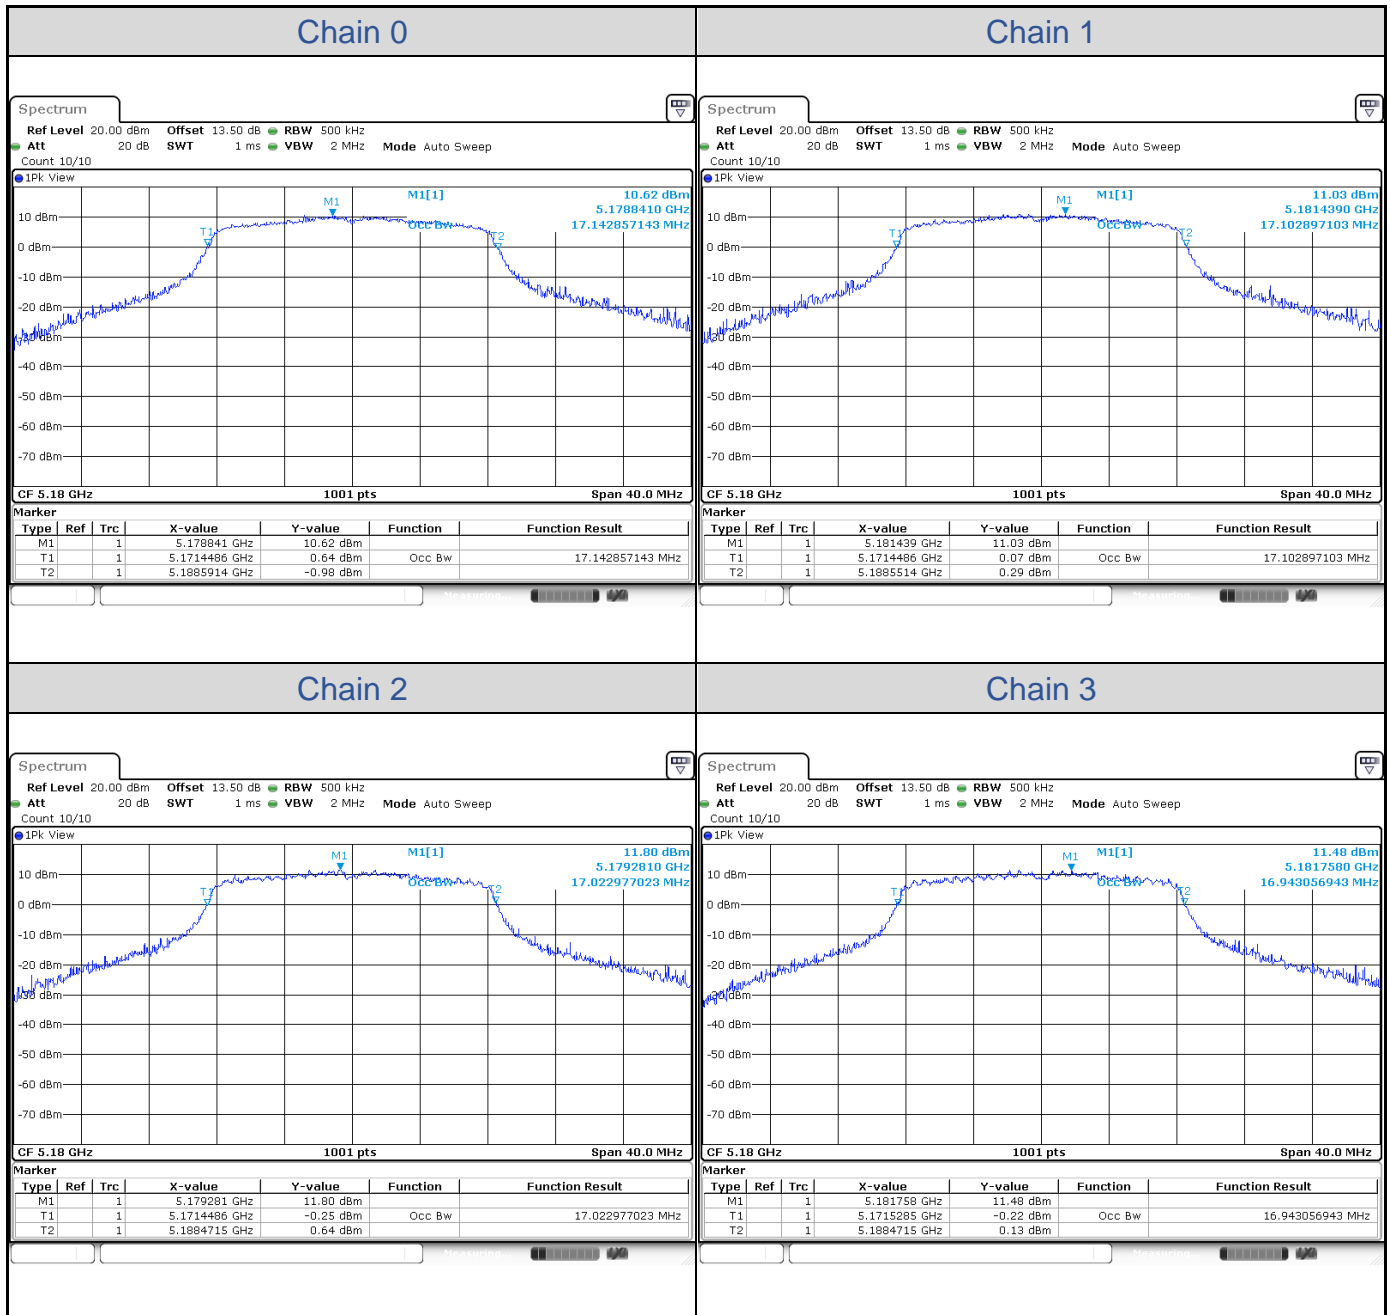

Test Result of 99% Occupied Bandwidth

802.11a

Band	Channel	Frequency (MHz)	99% Bandwidth (MHz)			
			Chain 0	Chain 1	Chain 2	Chain 3
U-NII-1	36	5180	17.14	17.10	17.02	16.94
	40	5200	17.18	17.18	17.06	16.94
	48	5240	17.10	16.94	16.86	16.78
U-NII-2A	52	5260	17.02	16.86	16.74	16.70
	60	5300	17.26	17.14	17.10	16.90
	64	5320	17.18	17.14	17.06	16.90
U-NII-2C	100	5500	17.18	17.18	17.02	16.90
	116	5580	16.94	16.82	16.78	16.70
	140	5700	17.22	17.10	16.94	16.90
U-NII-3	149	5745	17.18	16.94	16.98	16.86
	157	5785	17.14	17.06	16.82	16.78
	165	5825	17.22	17.14	17.10	16.90

802.11a-Channel 36