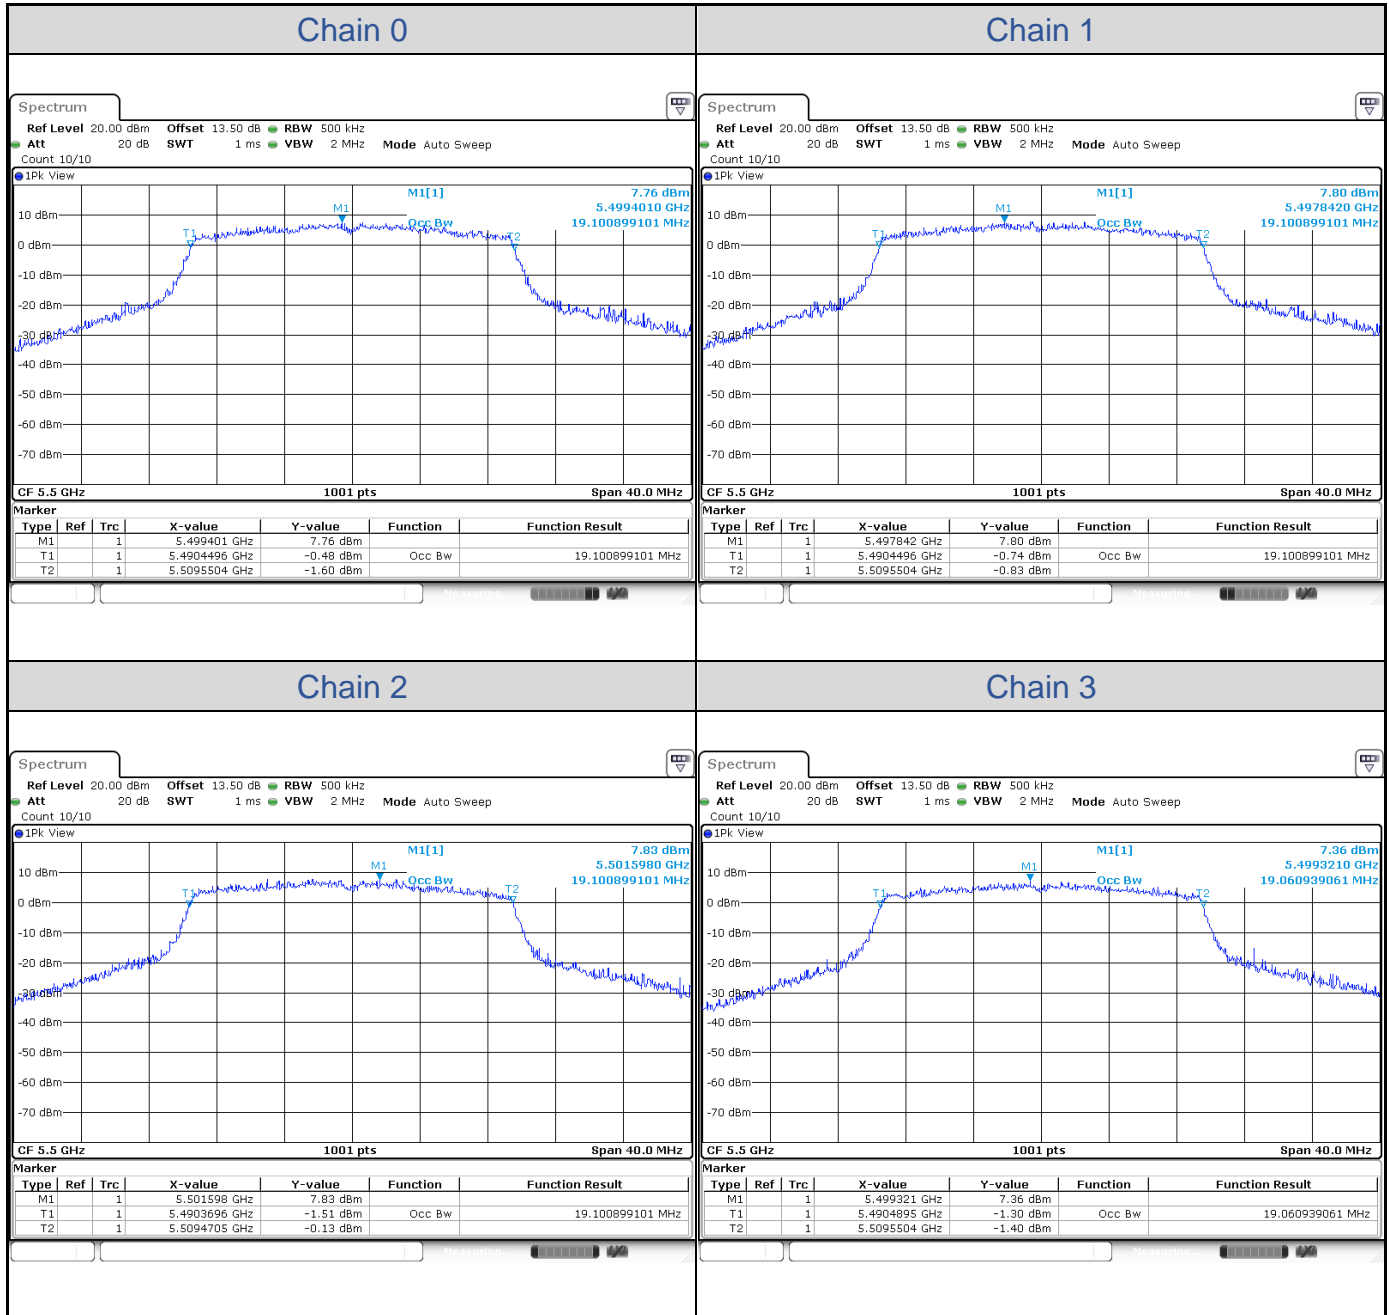

**802.11ax HE20-Channel 36**

**802.11ax HE20-Channel 40**

**802.11ax HE20-Channel 48**

**802.11ax HE20-Channel 52**

**802.11ax HE20-Channel 60**

**802.11ax HE20-Channel 64**

**802.11ax HE20-Channel 100**

**802.11ax HE20-Channel 116**