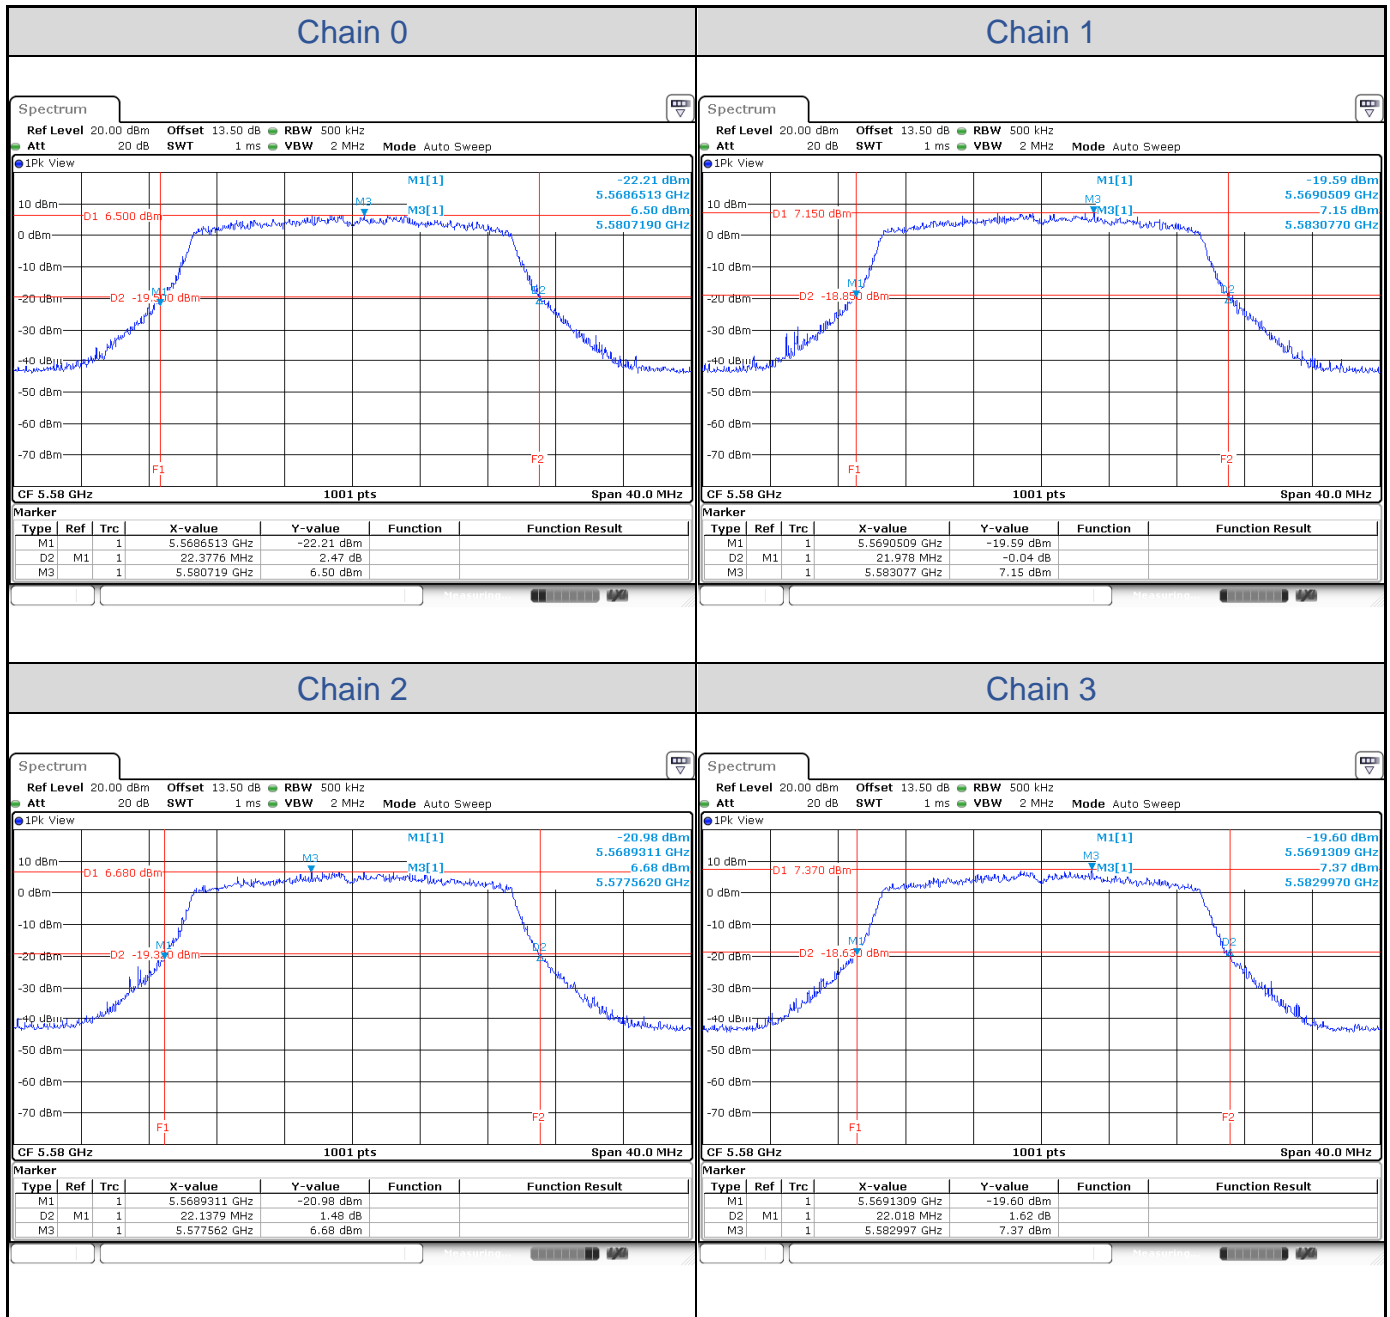

**802.11ax HE20-Channel 36**

**802.11ax HE20-Channel 40**

**802.11ax HE20-Channel 48**

**802.11ax HE20-Channel 52**

**802.11ax HE20-Channel 60**

**802.11ax HE20-Channel 64**

**802.11ax HE20-Channel 100**

**802.11ax HE20-Channel 116**