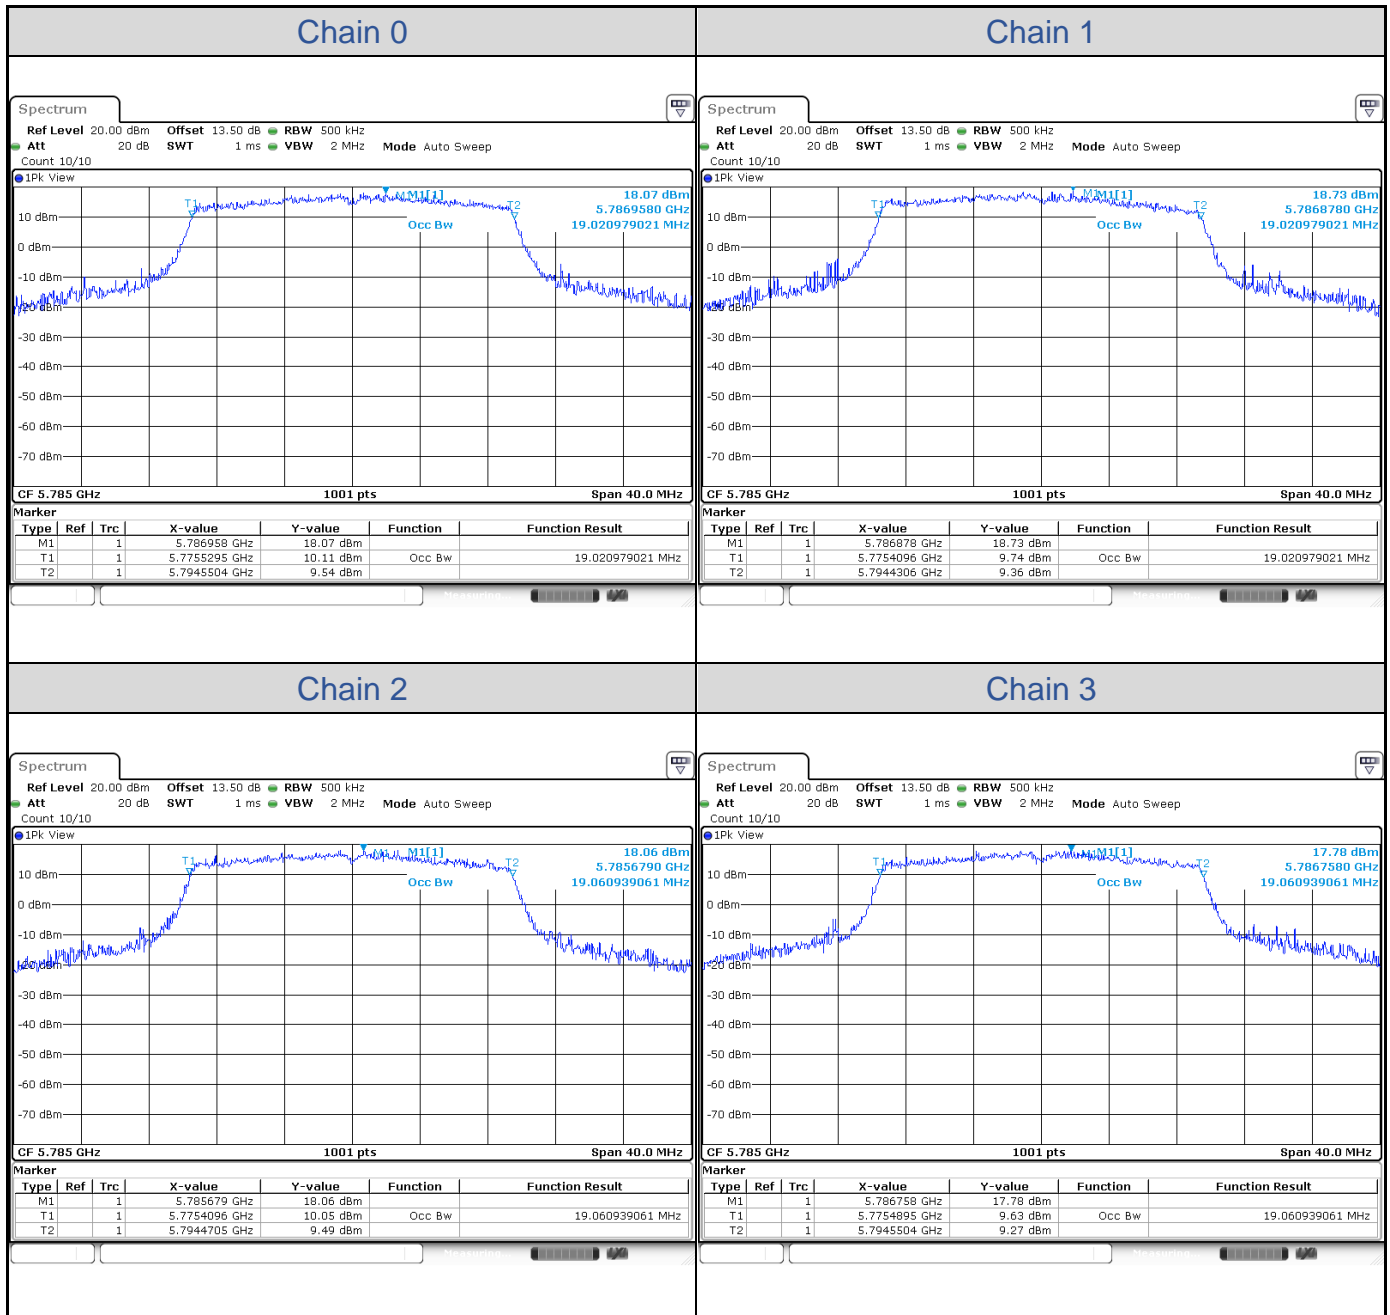

802.11ax HE20-Channel 157