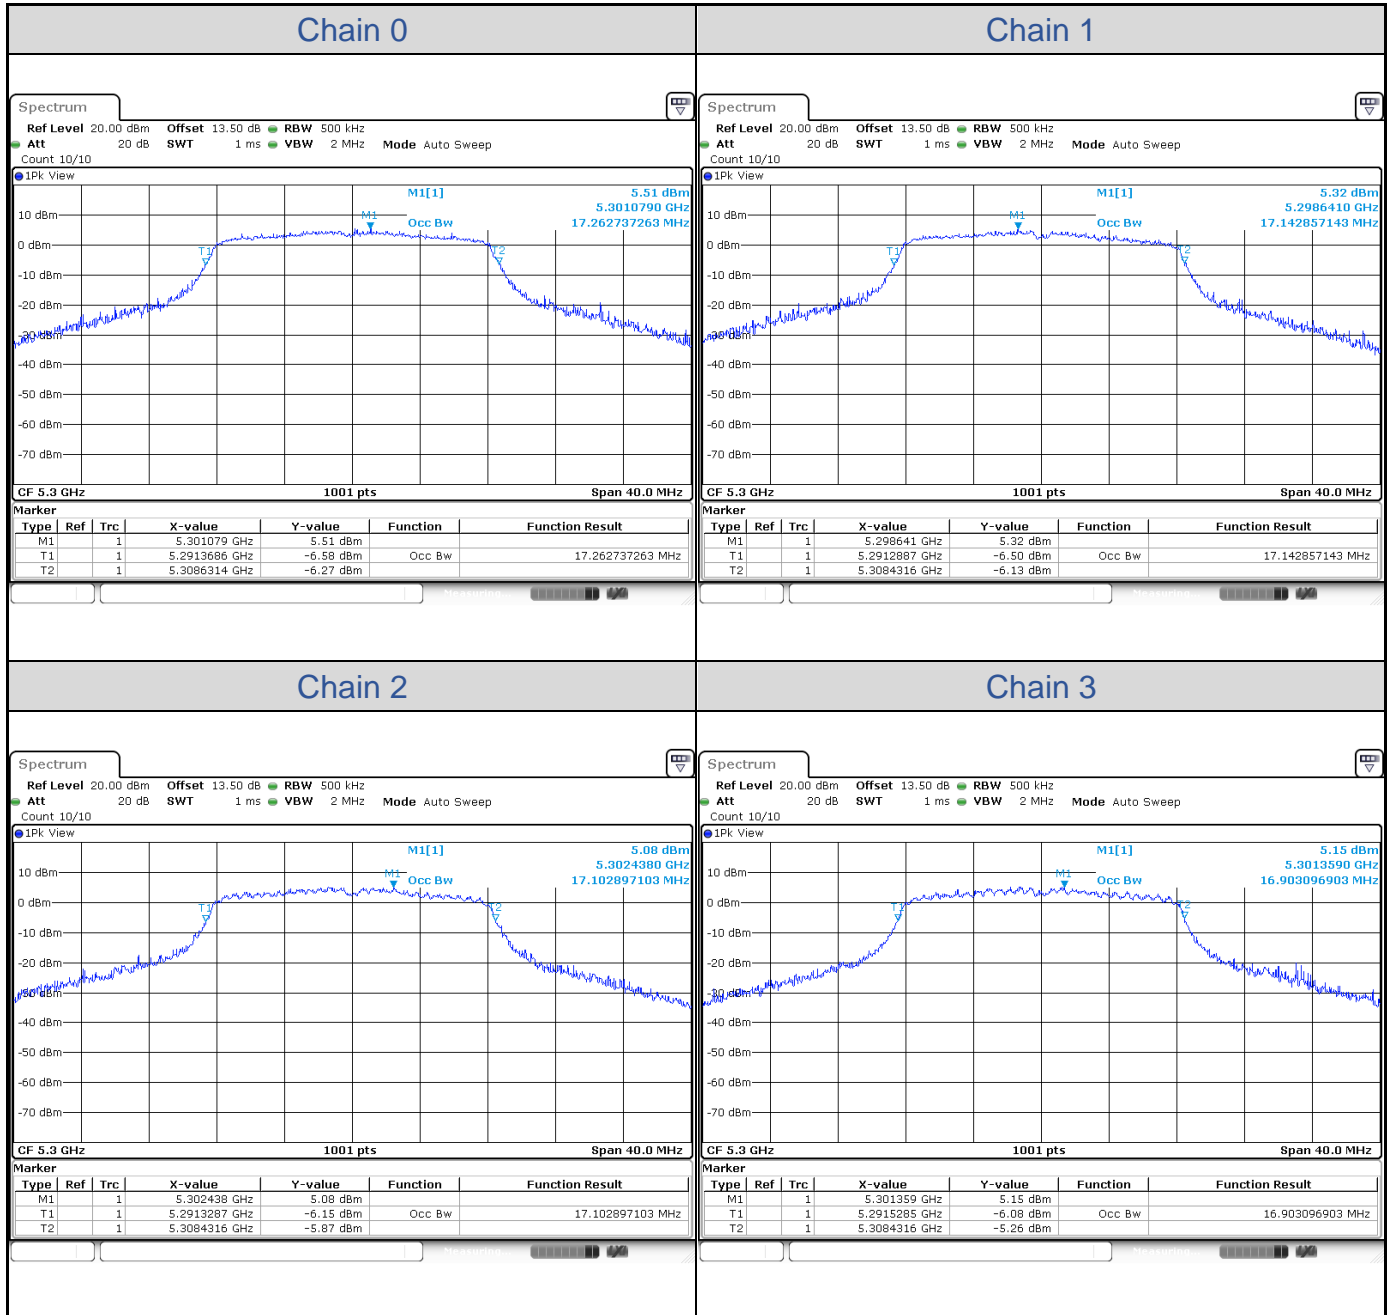

**802.11ax HE160-Channel 50**

**802.11ax HE160-Channel 114**

**Test Result of 99% Occupied Bandwidth**
**802.11a**

Band	Channel	Frequency (MHz)	99% Bandwidth (MHz)			
			Chain 0	Chain 1	Chain 2	Chain 3
U-NII-1	36	5180	17.14	17.10	17.02	16.94
	40	5200	17.18	17.18	17.06	16.94
	48	5240	17.10	16.94	16.86	16.78
U-NII-2A	52	5260	17.02	16.86	16.74	16.70
	60	5300	17.26	17.14	17.10	16.90
	64	5320	17.18	17.14	17.06	16.90
U-NII-2C	100	5500	17.18	17.18	17.02	16.90
	116	5580	16.94	16.82	16.78	16.70
	140	5700	17.22	17.10	16.94	16.90
U-NII-3	149	5745	17.18	16.94	16.98	16.86
	157	5785	17.14	17.06	16.82	16.78
	165	5825	17.22	17.14	17.10	16.90

**802.11a-Channel 36**

**802.11a-Channel 40**

**802.11a-Channel 48**

**802.11a-Channel 52**

**802.11a-Channel 60**

**802.11a-Channel 64**

**802.11a-Channel 100**

**802.11a-Channel 116**