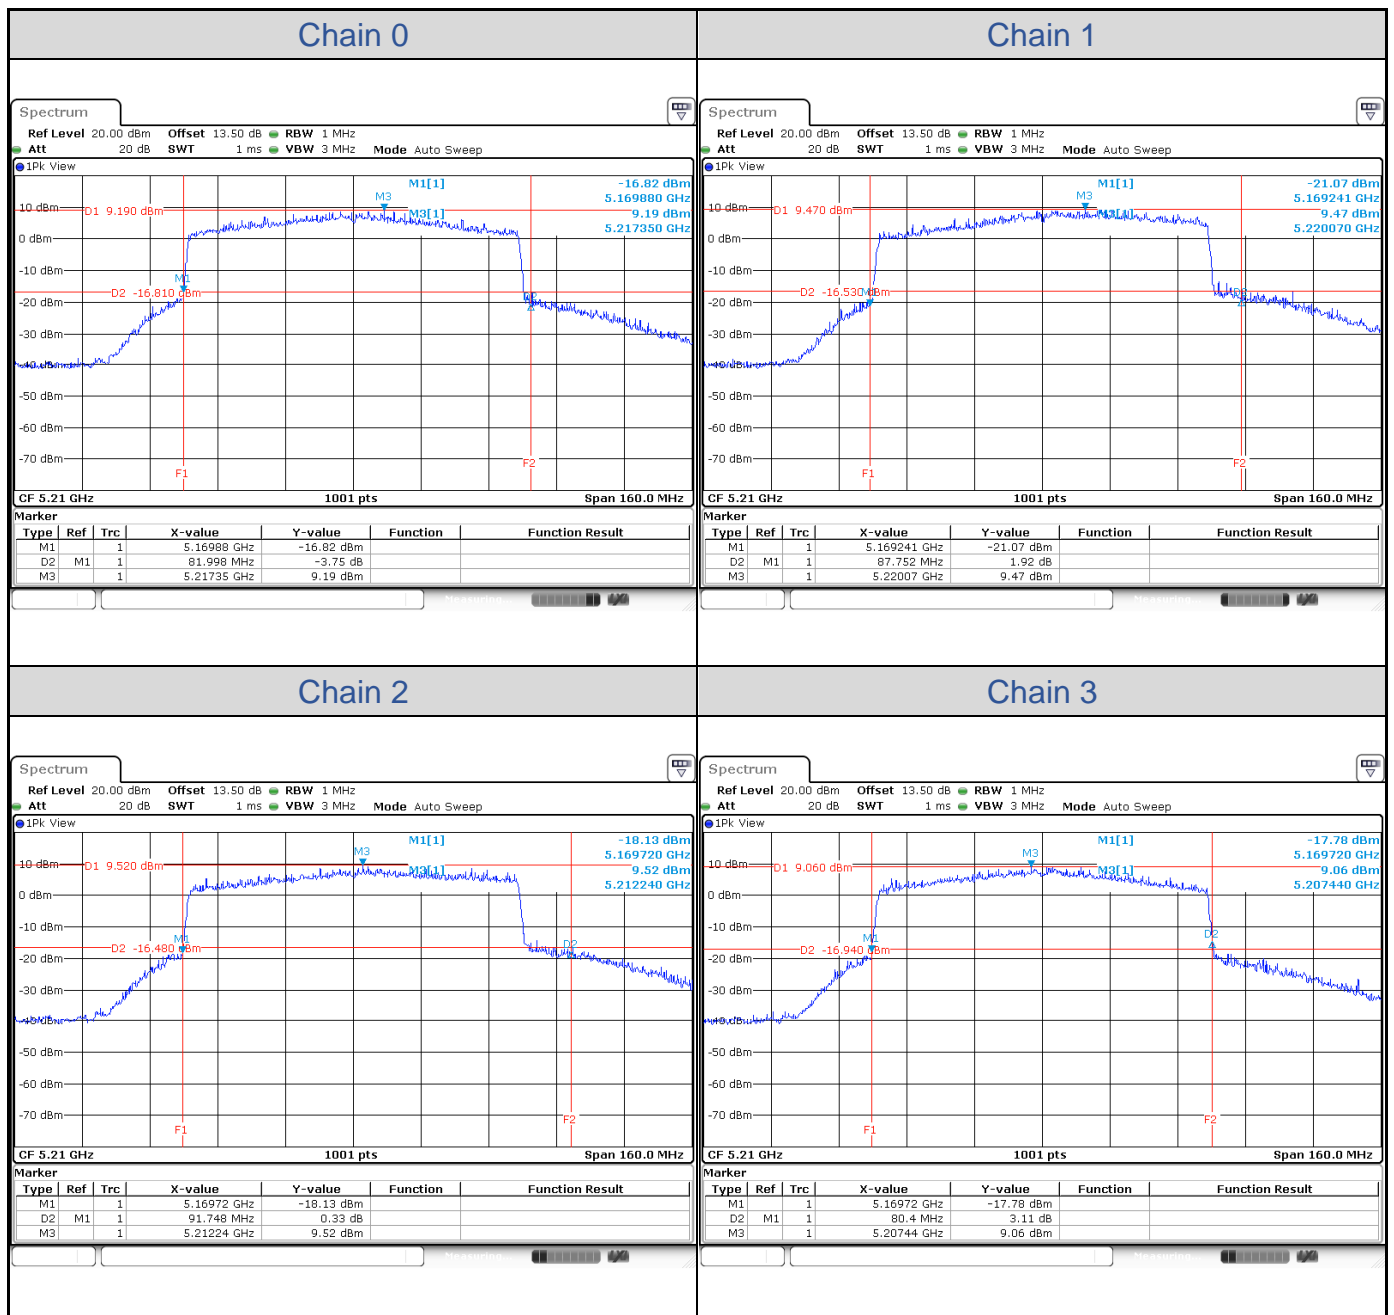

802.11ax HE80

Band	Channel	Frequency (MHz)	26 dB Bandwidth (MHz)			
			Chain 0	Chain 1	Chain 2	Chain 3
U-NII-1	42	5210	82.00	87.75	91.75	80.40
U-NII-2A	58	5290	80.24	80.08	80.08	80.40
U-NII-2C	106	5530	80.56	89.83	92.55	80.40
	122	5610	80.24	79.76	80.08	79.92

802.11ax HE80-Channel 42