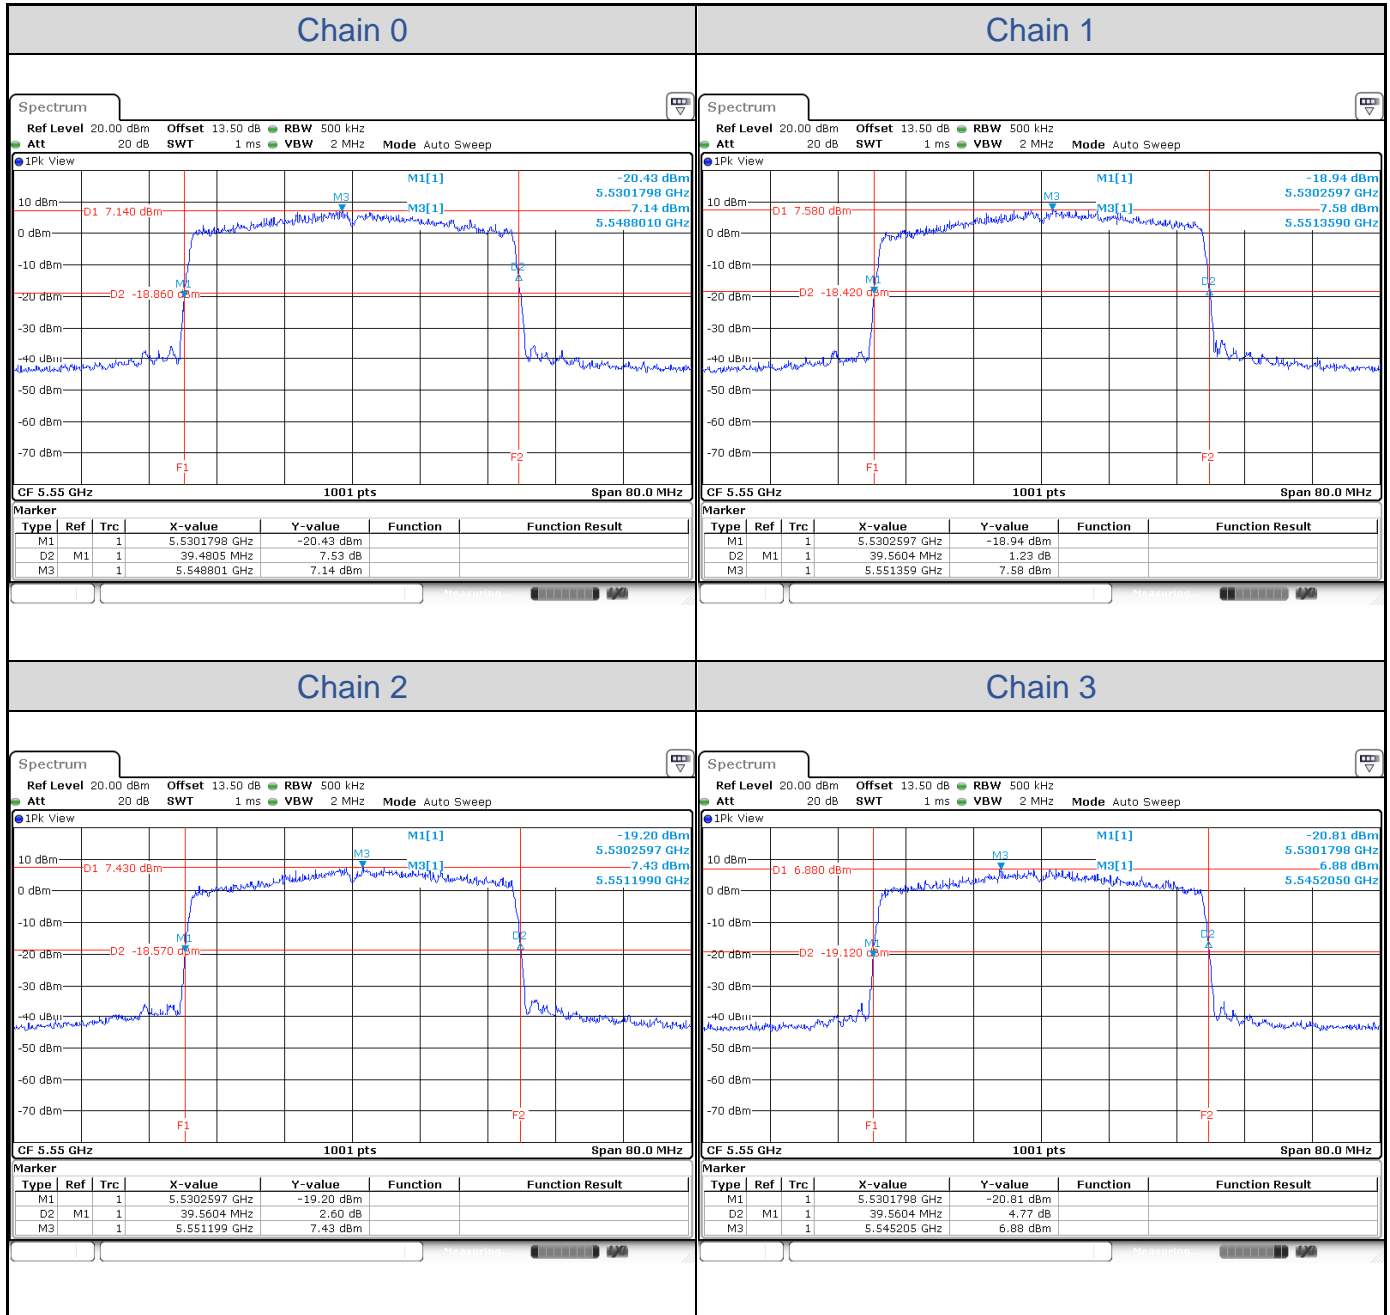

**802.11ax HE40-Channel 38**

**802.11ax HE40-Channel 46**

**802.11ax HE40-Channel 54**

**802.11ax HE40-Channel 62**

**802.11ax HE40-Channel 102**

**802.11ax HE40-Channel 110**

**802.11ax HE40-Channel 134**

**802.11ax HE80**