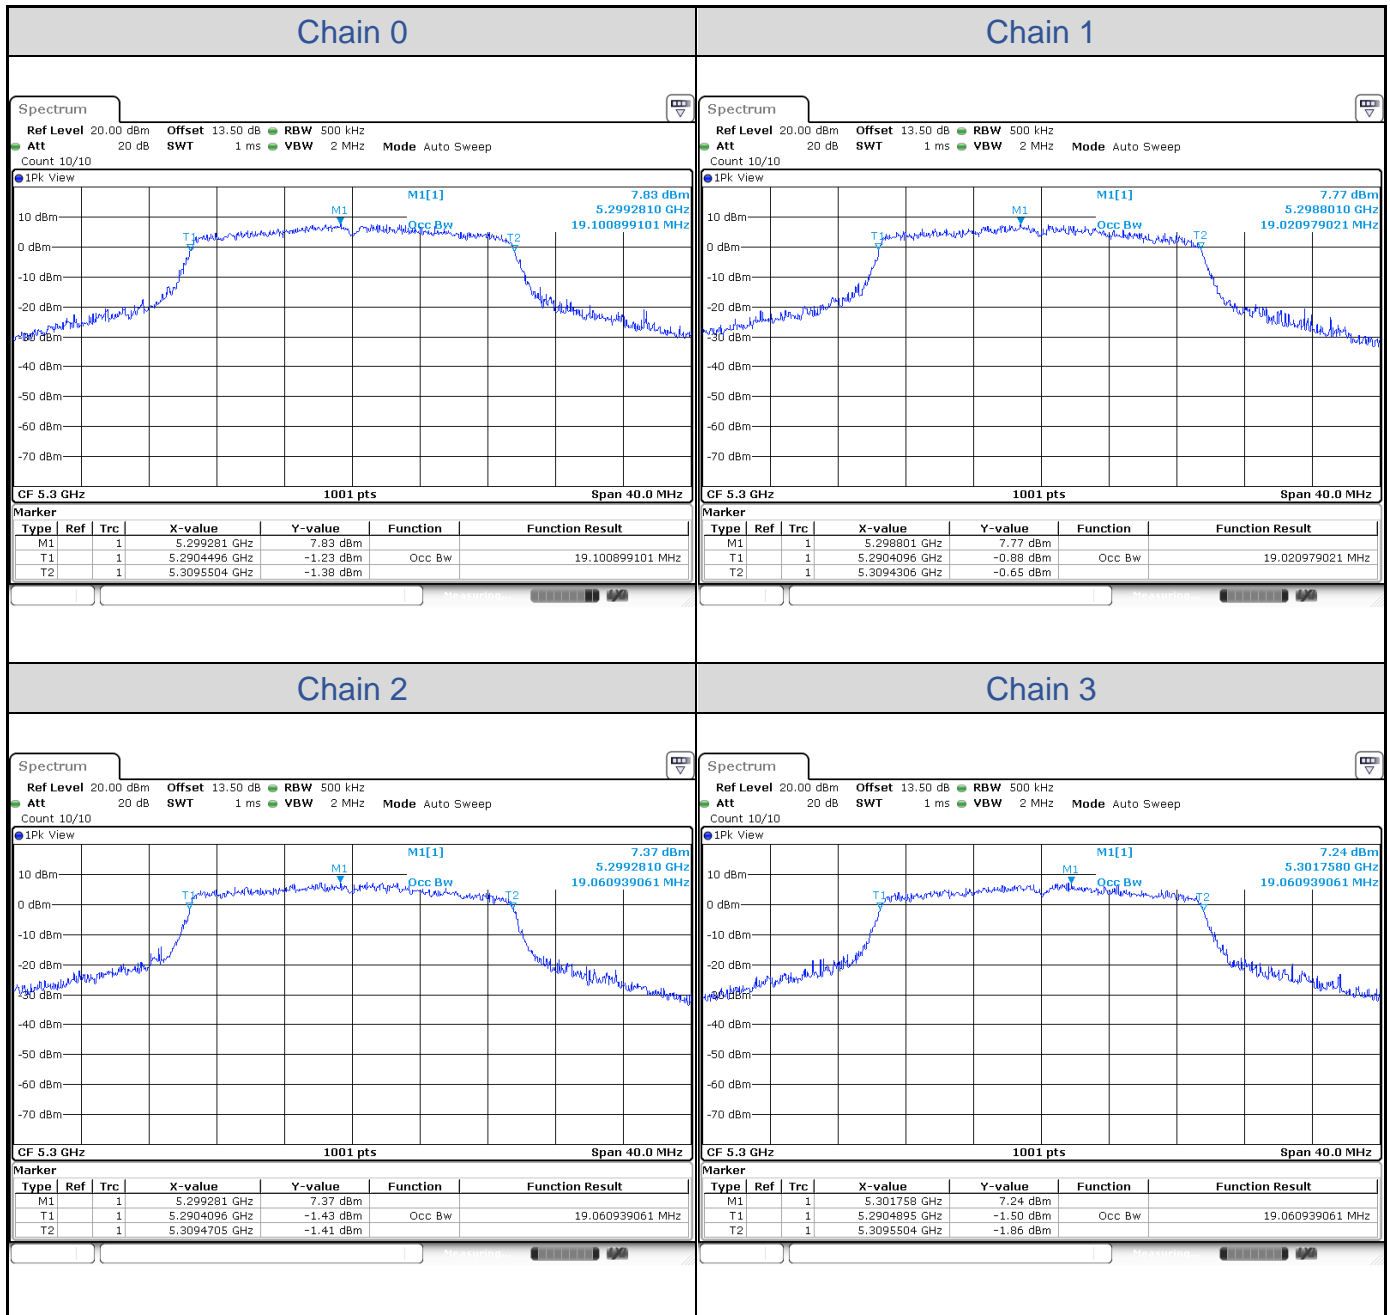

**802.11a-Channel 36**

**802.11a-Channel 40**

**802.11a-Channel 48**

**802.11a-Channel 52**

**802.11a-Channel 60**

**802.11a-Channel 64**

**802.11a-Channel 100**

**802.11a-Channel 116**

**802.11a-Channel 140**

**802.11a-Channel 149**

**802.11a-Channel 157**

**802.11a-Channel 165**

**802.11ax HE20**

Band	Channel	Frequency (MHz)	99% Bandwidth (MHz)			
			Chain 0	Chain 1	Chain 2	Chain 3
U-NII-1	36	5180	19.06	19.10	19.10	19.06
	40	5200	19.10	19.06	19.10	19.06
	48	5240	18.82	18.82	18.82	18.78
U-NII-2A	52	5260	19.02	18.94	18.98	18.98
	60	5300	19.10	19.02	19.06	19.06
	64	5320	19.06	19.06	19.06	19.06
U-NII-2C	100	5500	19.10	19.10	19.10	19.06
	116	5580	19.02	19.02	19.02	18.98
	140	5700	19.02	19.10	19.06	19.10
U-NII-3	149	5745	19.14	19.06	19.06	19.10
	157	5785	19.02	19.02	19.06	19.06
	165	5825	19.06	19.14	19.10	19.06

**802.11ax HE20-Channel 36**

**802.11ax HE20-Channel 40**

**802.11ax HE20-Channel 48**

**802.11ax HE20-Channel 52**

**802.11ax HE20-Channel 60**

**802.11ax HE20-Channel 64**

**802.11ax HE20-Channel 100**

**802.11ax HE20-Channel 116**