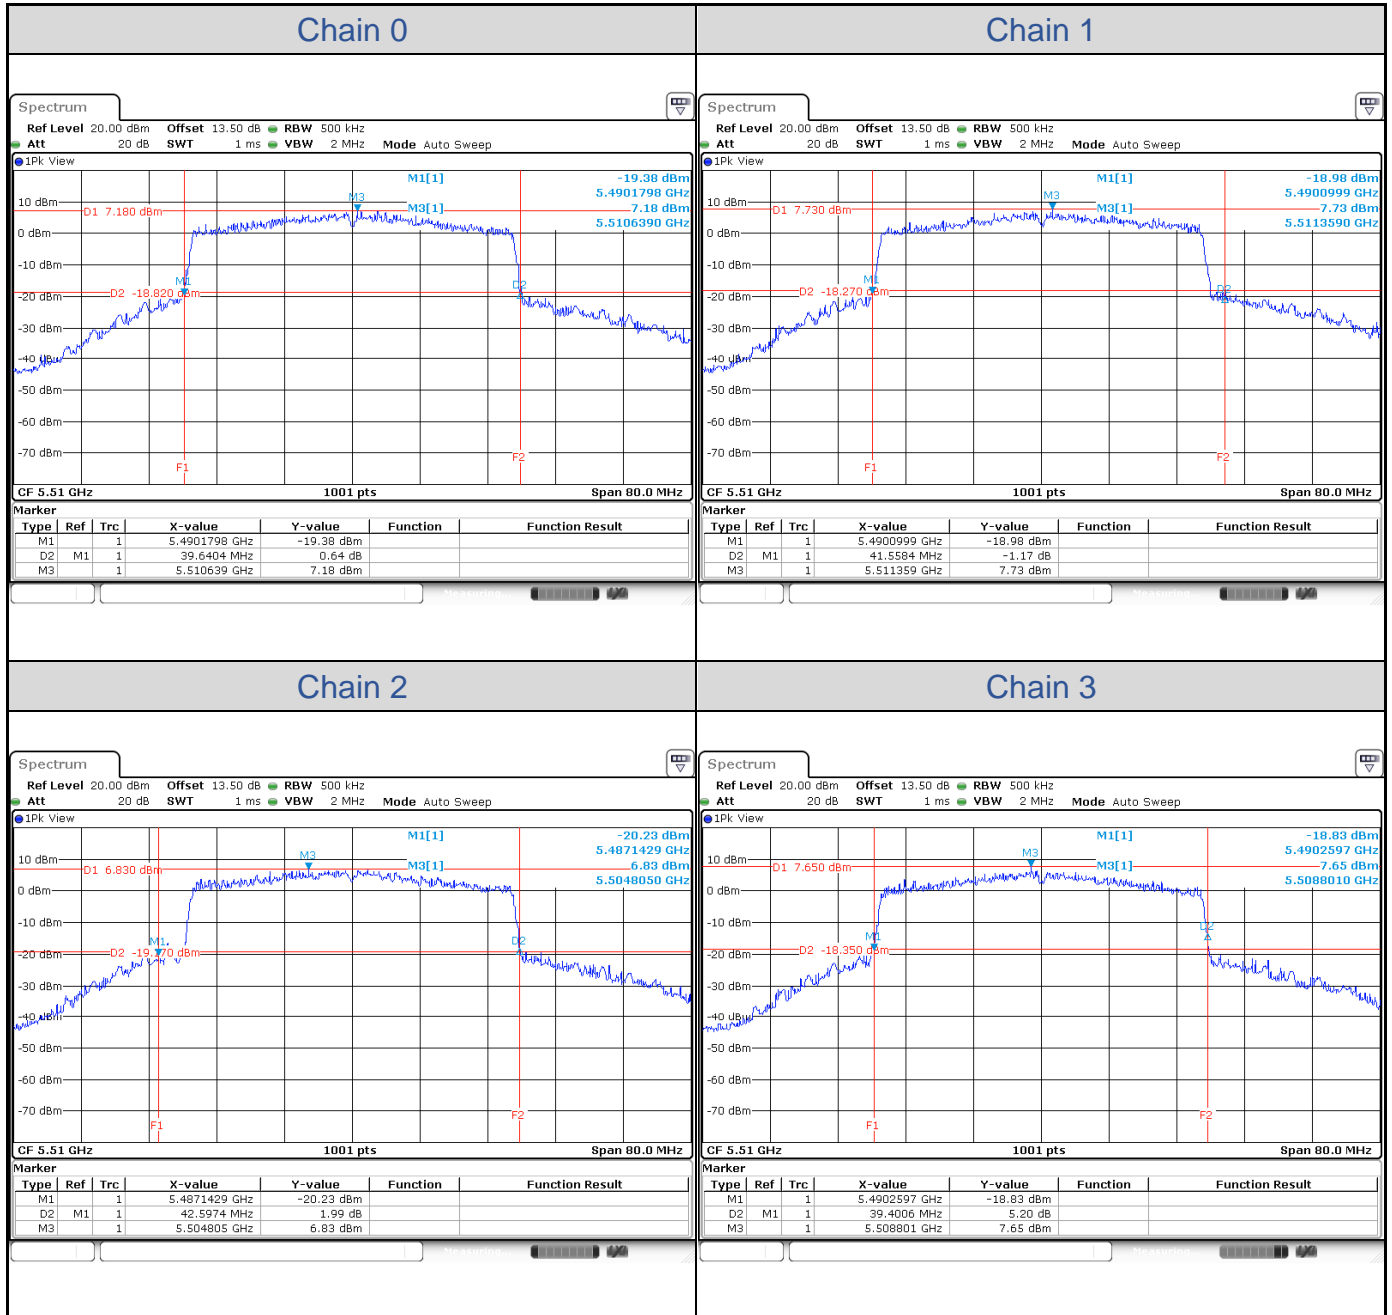

**802.11ax HE20-Channel 36**

**802.11ax HE20-Channel 40**

**802.11ax HE20-Channel 48**

**802.11ax HE20-Channel 52**

**802.11ax HE20-Channel 60**

**802.11ax HE20-Channel 64**

**802.11ax HE20-Channel 100**

**802.11ax HE20-Channel 116**

**802.11ax HE20-Channel 140**

**802.11ax HE40**

Band	Channel	Frequency (MHz)	26 dB Bandwidth (MHz)			
			Chain 0	Chain 1	Chain 2	Chain 3
U-NII-1	38	5190	39.48	40.52	43.16	39.64
	46	5230	39.64	39.48	39.56	39.48
U-NII-2A	54	5270	39.64	39.48	39.48	39.56
	62	5310	39.64	44.44	39.80	42.12
U-NII-2C	102	5510	39.64	41.56	42.60	39.40
	110	5500	39.48	39.56	39.56	39.56
	134	5670	40.20	48.51	40.12	39.64

**802.11ax HE40-Channel 38**

**802.11ax HE40-Channel 46**

**802.11ax HE40-Channel 54**

**802.11ax HE40-Channel 62**

**802.11ax HE40-Channel 102**

**802.11ax HE40-Channel 110**

**802.11ax HE40-Channel 134**

**802.11ax HE80**