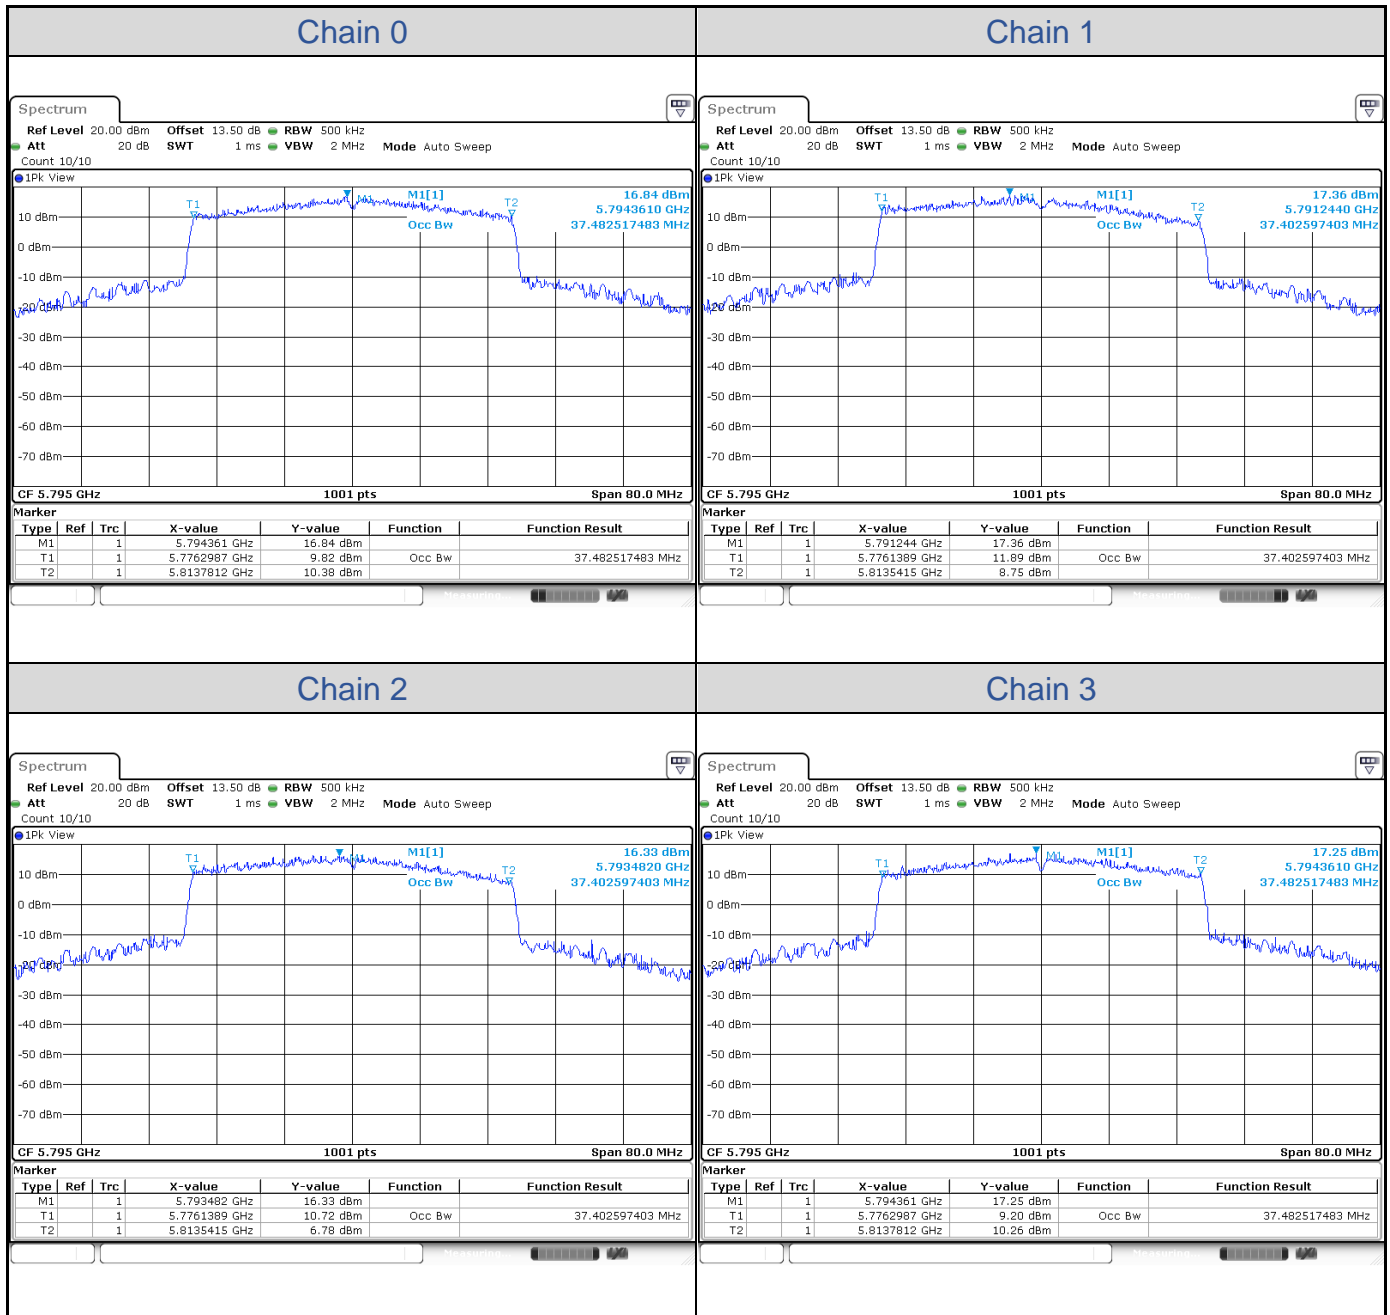

802.11ax HE40-Channel 159

802.11ax HE80

Band	Channel	Frequency (MHz)	99% Bandwidth (MHz)			
			Chain 0	Chain 1	Chain 2	Chain 3
U-NII-1	42	5210	76.56	76.56	77.04	76.56
U-NII-2A	58	5290	76.56	75.92	75.92	76.56
U-NII-2C	106	5530	76.56	76.56	77.20	76.56
	122	5610	76.56	75.28	76.24	75.92
U-NII-3	155	5775	76.56	75.28	75.92	76.56

802.11ax HE80-Channel 42