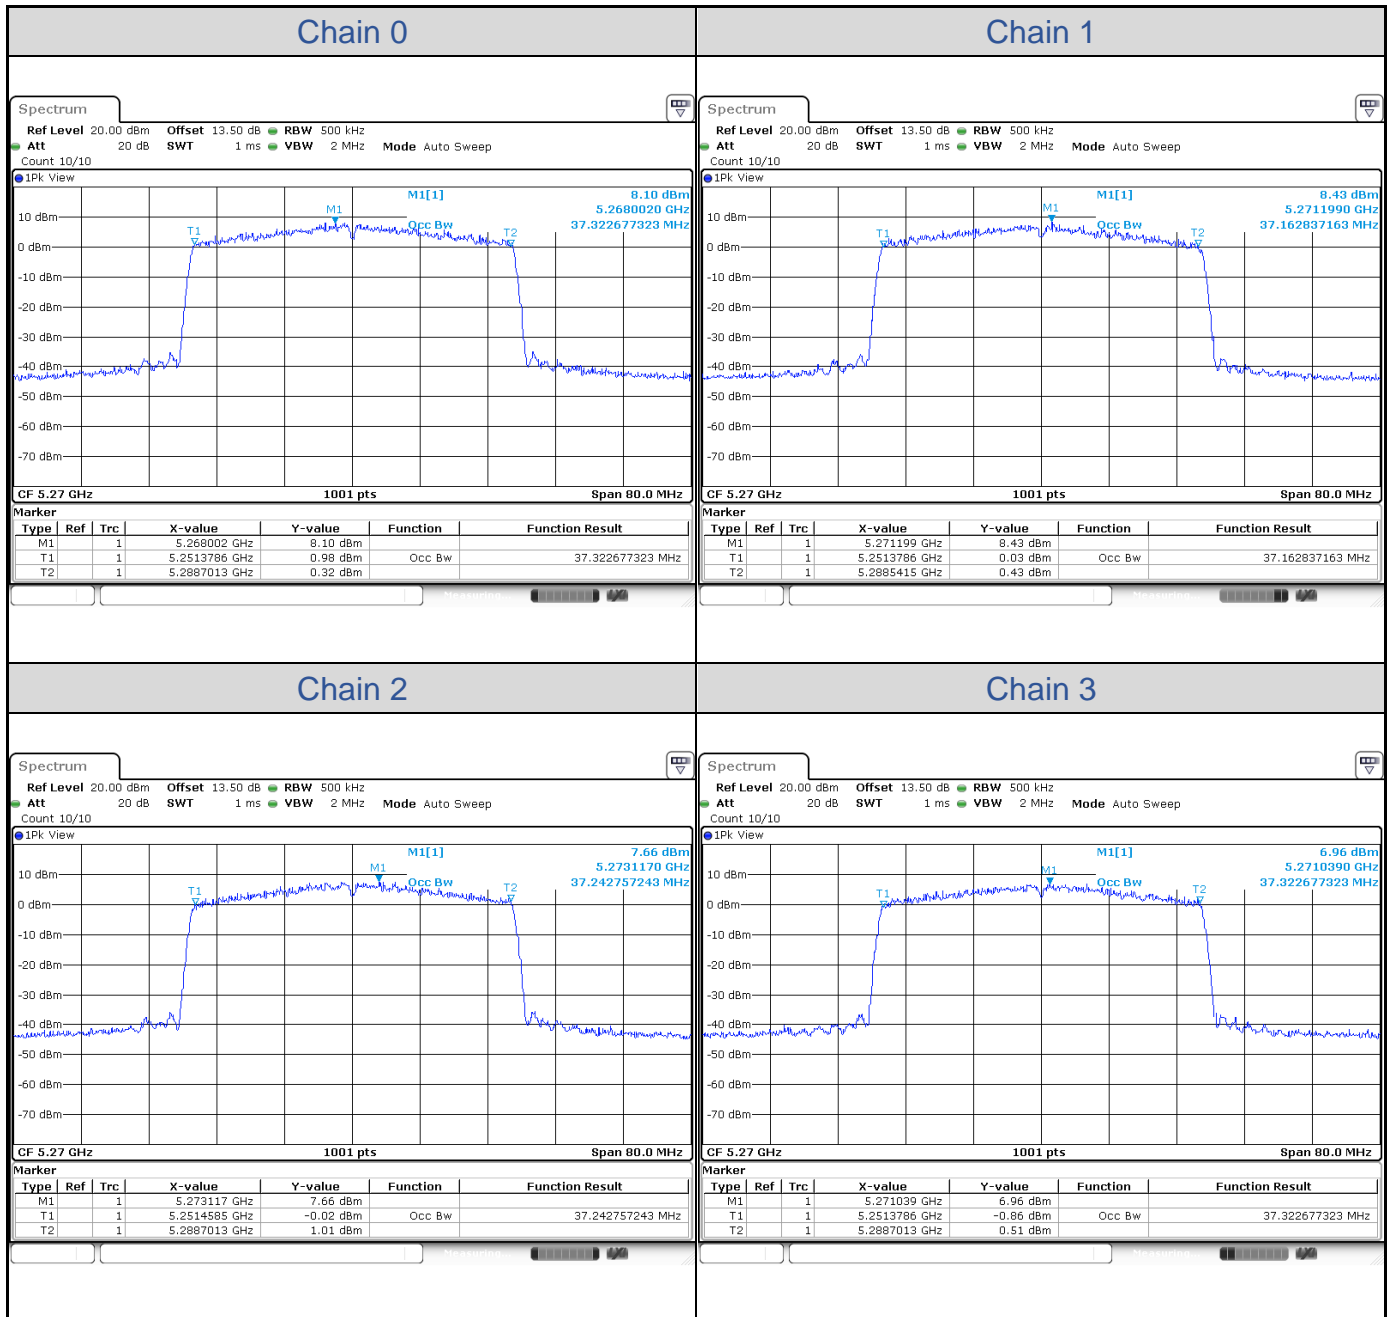

**802.11ax HE20-Channel 36**

**802.11ax HE20-Channel 40**

**802.11ax HE20-Channel 48**

**802.11ax HE20-Channel 52**

**802.11ax HE20-Channel 60**

**802.11ax HE20-Channel 64**

**802.11ax HE20-Channel 100**

**802.11ax HE20-Channel 116**

**802.11ax HE20-Channel 140**

**802.11ax HE20-Channel 149**

**802.11ax HE20-Channel 157**

**802.11ax HE20-Channel 165**

**802.11ax HE40**

Band	Channel	Frequency (MHz)	99% Bandwidth (MHz)			
			Chain 0	Chain 1	Chain 2	Chain 3
U-NII-1	38	5190	37.48	37.56	37.48	37.40
	46	5230	37.40	37.32	37.32	37.40
U-NII-2A	54	5270	37.32	37.16	37.24	37.32
	62	5310	37.40	37.48	37.32	37.48
U-NII-2C	102	5510	37.32	37.48	37.64	37.40
	110	5550	37.32	37.32	37.32	37.40
	134	5670	37.48	37.56	37.56	37.32
U-NII-3	151	5755	37.24	37.24	37.32	37.48
	159	5795	37.48	37.40	37.40	37.48

**802.11ax HE40-Channel 38**

**802.11ax HE40-Channel 46**

**802.11ax HE40-Channel 54**

**802.11ax HE40-Channel 62**

**802.11ax HE40-Channel 102**

**802.11ax HE40-Channel 110**

**802.11ax HE40-Channel 134**

**802.11ax HE40-Channel 151**