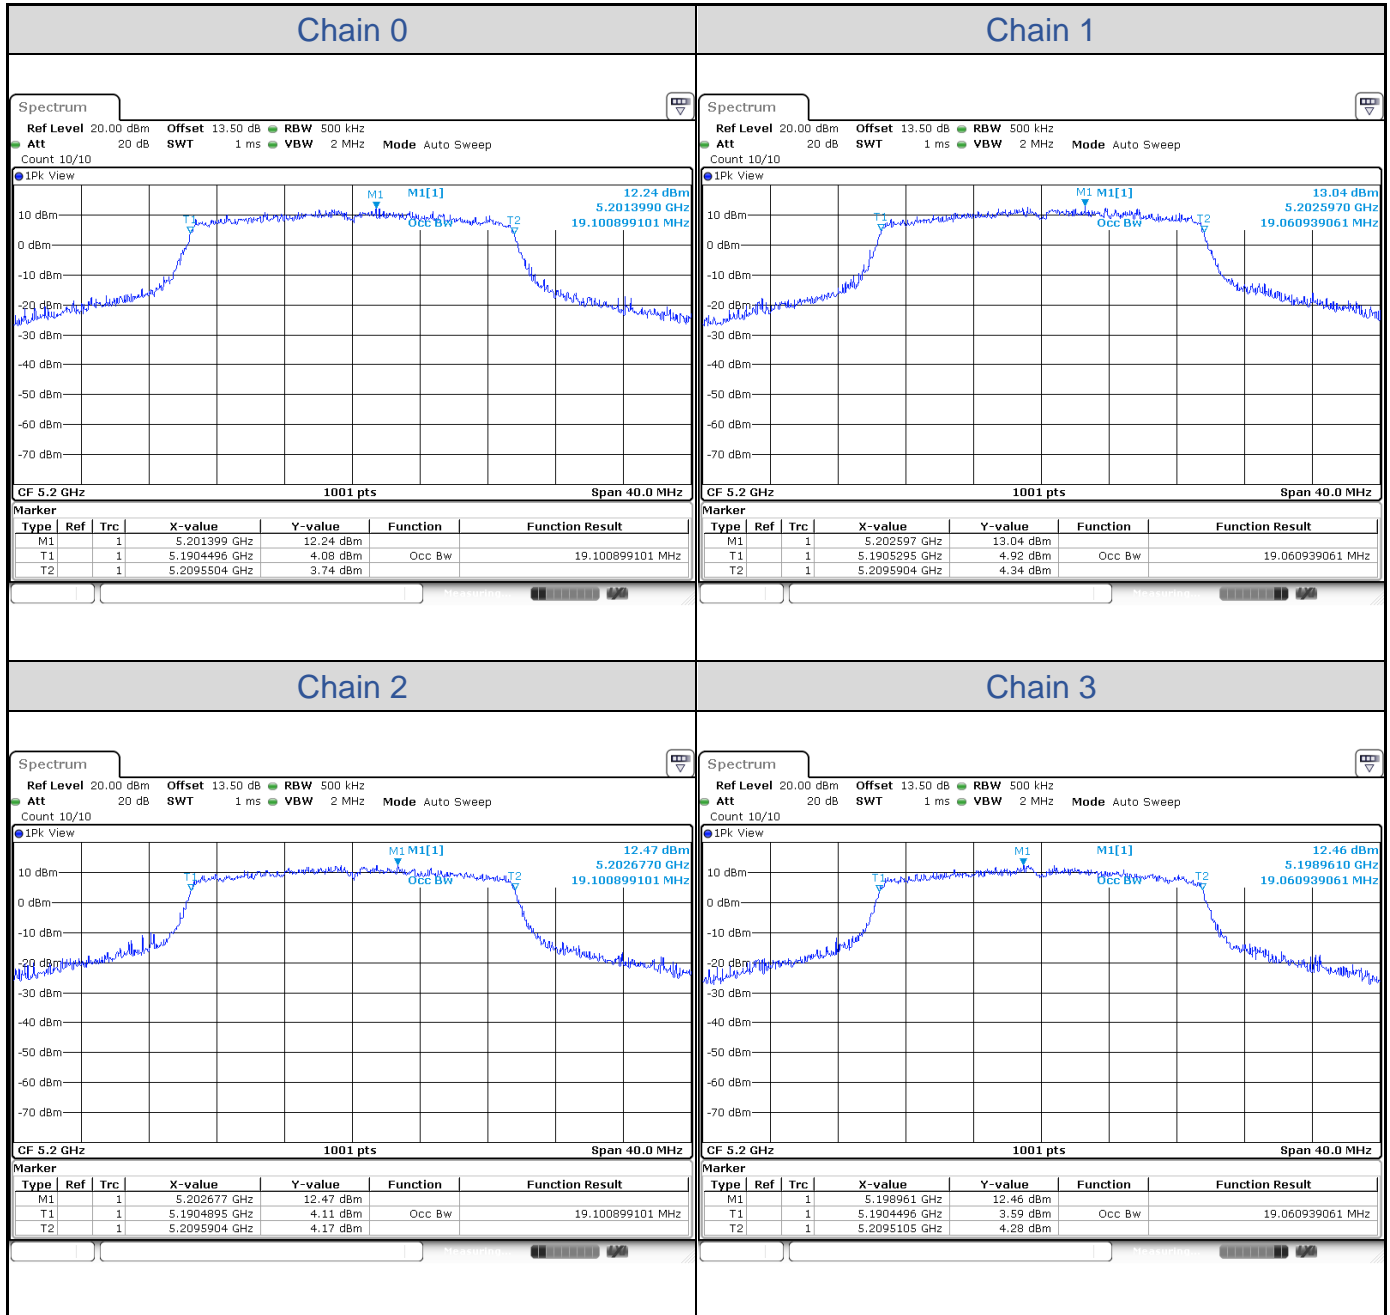

**802.11a-Channel 36**

**802.11a-Channel 40**

**802.11a-Channel 48**

**802.11a-Channel 52**

**802.11a-Channel 60**

**802.11a-Channel 64**

**802.11a-Channel 100**

**802.11a-Channel 116**

**802.11a-Channel 140**

**802.11a-Channel 149**

**802.11a-Channel 157**

**802.11a-Channel 165**

**802.11ax HE20**

Band	Channel	Frequency (MHz)	99% Bandwidth (MHz)			
			Chain 0	Chain 1	Chain 2	Chain 3
U-NII-1	36	5180	19.06	19.10	19.10	19.06
	40	5200	19.10	19.06	19.10	19.06
	48	5240	18.82	18.82	18.82	18.78
U-NII-2A	52	5260	19.02	18.94	18.98	18.98
	60	5300	19.10	19.02	19.06	19.06
	64	5320	19.06	19.06	19.06	19.06
U-NII-2C	100	5500	19.10	19.10	19.10	19.06
	116	5580	19.02	19.02	19.02	18.98
	140	5700	19.02	19.10	19.06	19.10
U-NII-3	149	5745	19.14	19.06	19.06	19.10
	157	5785	19.02	19.02	19.06	19.06
	165	5825	19.06	19.14	19.10	19.06

**802.11ax HE20-Channel 36**

**802.11ax HE20-Channel 40**

**802.11ax HE20-Channel 48**

**802.11ax HE20-Channel 52**

**802.11ax HE20-Channel 60**

**802.11ax HE20-Channel 64**

**802.11ax HE20-Channel 100**

**802.11ax HE20-Channel 116**