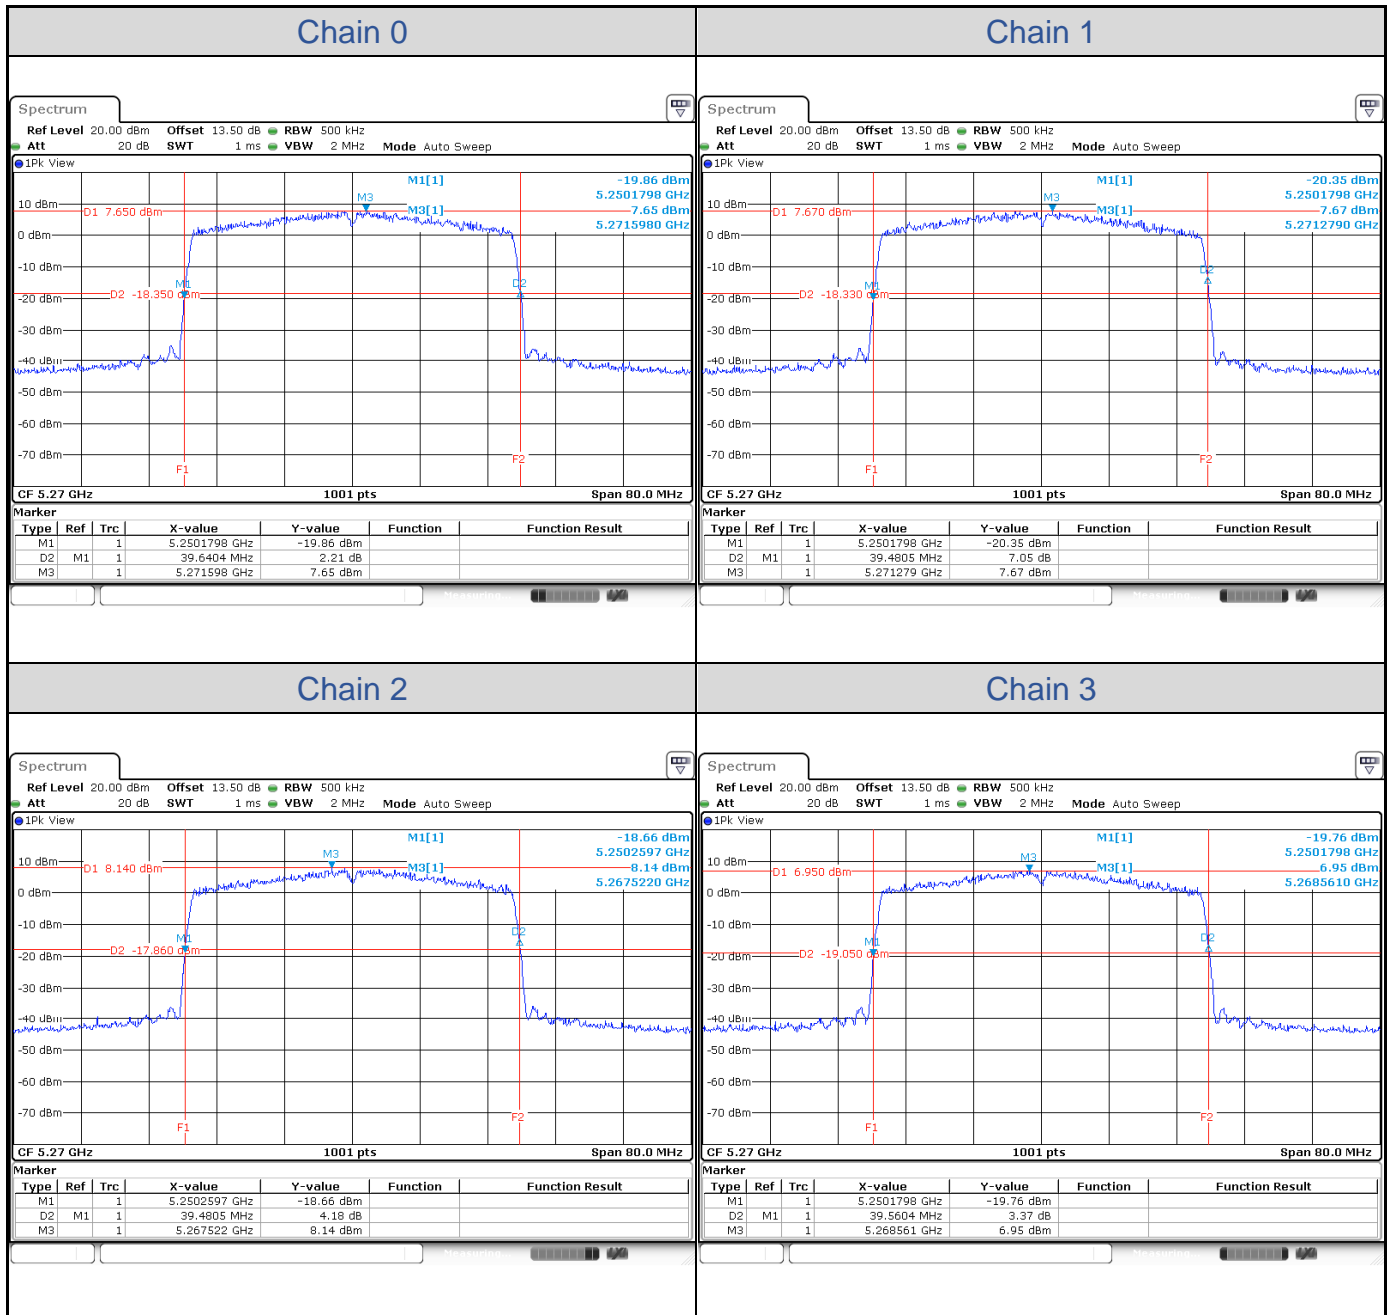

802.11ax HE40-Channel 54