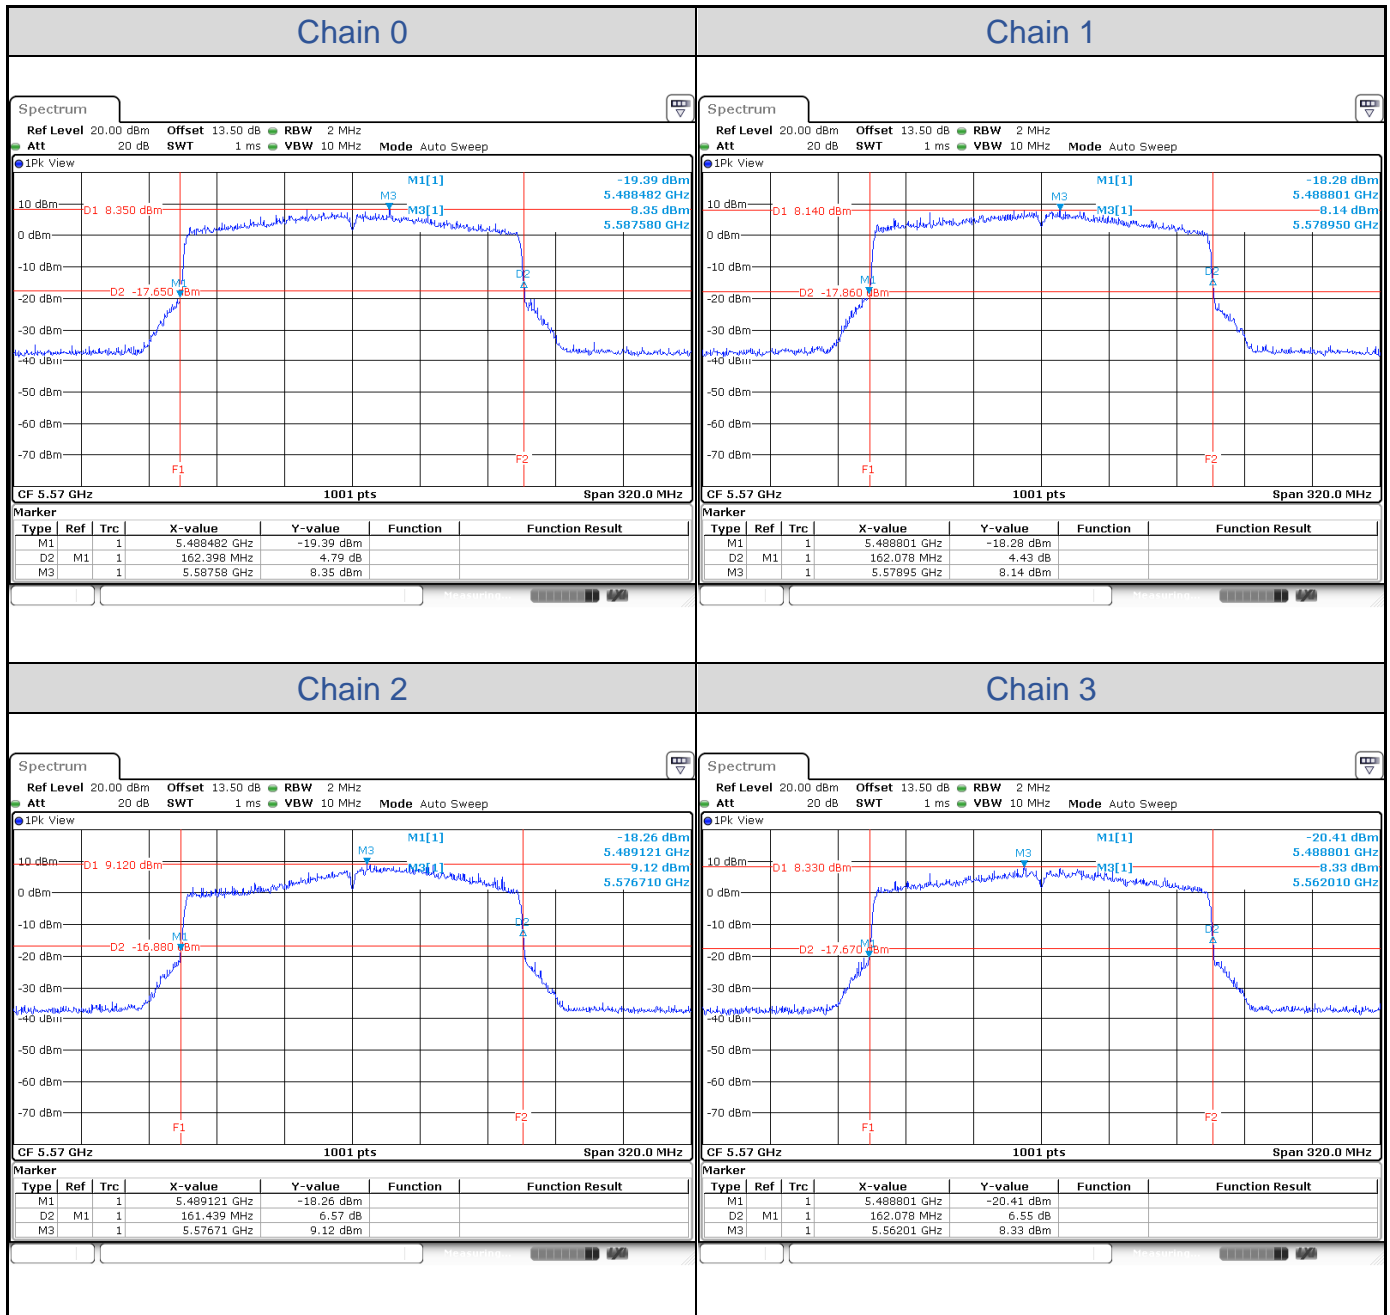

**802.11ax HE80-Channel 42**

**802.11ax HE80-Channel 58**

**802.11ax HE80-Channel 106**

**802.11ax HE80-Channel 122**

**802.11ax HE160**

Band	Channel	Frequency (MHz)	26 dB Bandwidth (MHz)			
			Chain 0	Chain 1	Chain 2	Chain 3
U-NII-1	50	5250	81.20	80.88	80.88	81.20
U-NII-2A	50	5250	81.20	80.24	80.56	80.56
U-NII-2C	114	5570	162.40	162.08	161.44	162.08

**802.11ax HE160-Channel 50**

**802.11ax HE160-Channel 114**

**Test Result of 99% Occupied Bandwidth**
**802.11a**

Band	Channel	Frequency (MHz)	99% Bandwidth (MHz)			
			Chain 0	Chain 1	Chain 2	Chain 3
U-NII-1	36	5180	17.14	17.10	17.02	16.94
	40	5200	17.18	17.18	17.06	16.94
	48	5240	17.10	16.94	16.86	16.78
U-NII-2A	52	5260	17.02	16.86	16.74	16.70
	60	5300	17.26	17.14	17.10	16.90
	64	5320	17.18	17.14	17.06	16.90
U-NII-2C	100	5500	17.18	17.18	17.02	16.90
	116	5580	16.94	16.82	16.78	16.70
	140	5700	17.22	17.10	16.94	16.90
U-NII-3	149	5745	17.18	16.94	16.98	16.86
	157	5785	17.14	17.06	16.82	16.78
	165	5825	17.22	17.14	17.10	16.90