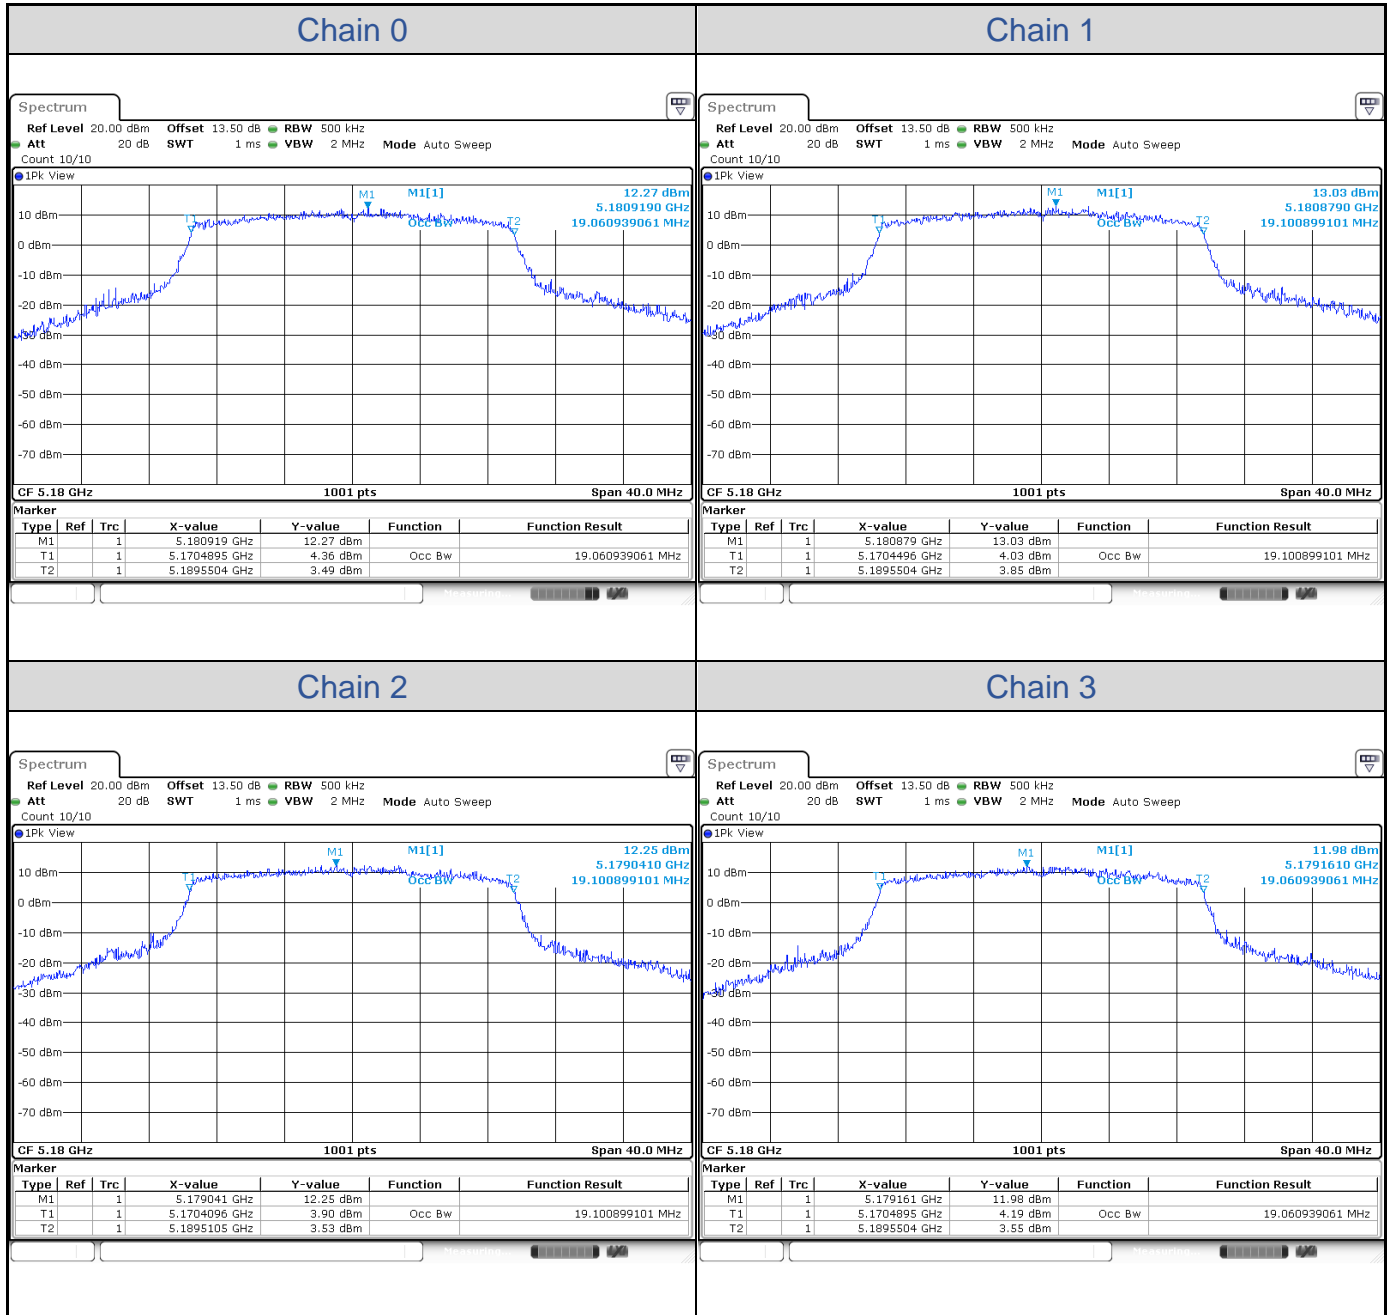

**802.11a-Channel 36**

**802.11a-Channel 40**

**802.11a-Channel 48**

**802.11a-Channel 52**

**802.11a-Channel 60**

**802.11a-Channel 64**

**802.11a-Channel 100**

**802.11a-Channel 116**

**802.11a-Channel 140**

**802.11a-Channel 149**

**802.11a-Channel 157**

**802.11a-Channel 165**

**802.11ax HE20**

Band	Channel	Frequency (MHz)	99% Bandwidth (MHz)			
			Chain 0	Chain 1	Chain 2	Chain 3
U-NII-1	36	5180	19.06	19.10	19.10	19.06
	40	5200	19.10	19.06	19.10	19.06
	48	5240	18.82	18.82	18.82	18.78
U-NII-2A	52	5260	19.02	18.94	18.98	18.98
	60	5300	19.10	19.02	19.06	19.06
	64	5320	19.06	19.06	19.06	19.06
U-NII-2C	100	5500	19.10	19.10	19.10	19.06
	116	5580	19.02	19.02	19.02	18.98
	140	5700	19.02	19.10	19.06	19.10
U-NII-3	149	5745	19.14	19.06	19.06	19.10
	157	5785	19.02	19.02	19.06	19.06
	165	5825	19.06	19.14	19.10	19.06

**802.11ax HE20-Channel 36**

**802.11ax HE20-Channel 40**

**802.11ax HE20-Channel 48**

**802.11ax HE20-Channel 52**

**802.11ax HE20-Channel 60**

**802.11ax HE20-Channel 64**

**802.11ax HE20-Channel 100**

**802.11ax HE20-Channel 116**