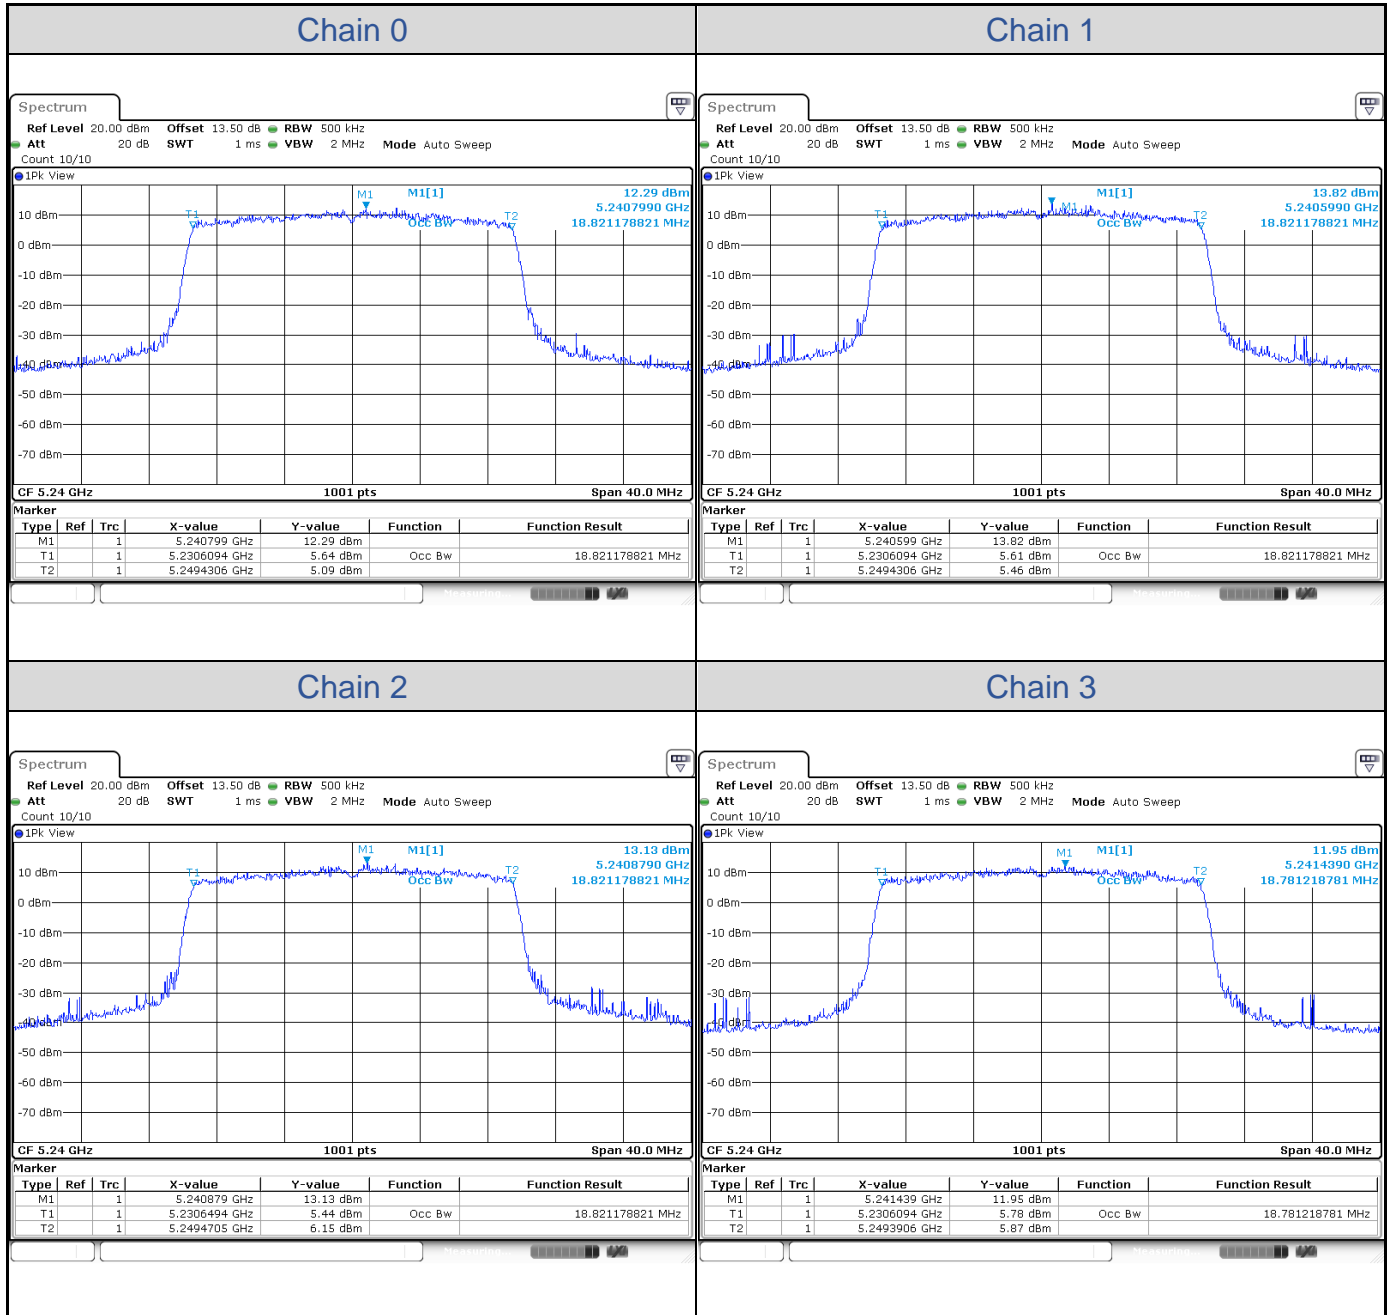

**802.11a-Channel 36**

**802.11a-Channel 40**

**802.11a-Channel 48**

**802.11a-Channel 52**

**802.11a-Channel 60**

**802.11a-Channel 64**

**802.11a-Channel 100**

**802.11a-Channel 116**

**802.11a-Channel 140**

**802.11a-Channel 149**

**802.11a-Channel 157**

**802.11a-Channel 165**

**802.11ax HE20**

Band	Channel	Frequency (MHz)	99% Bandwidth (MHz)			
			Chain 0	Chain 1	Chain 2	Chain 3
U-NII-1	36	5180	19.06	19.10	19.10	19.06
	40	5200	19.10	19.06	19.10	19.06
	48	5240	18.82	18.82	18.82	18.78
U-NII-2A	52	5260	19.02	18.94	18.98	18.98
	60	5300	19.10	19.02	19.06	19.06
	64	5320	19.06	19.06	19.06	19.06
U-NII-2C	100	5500	19.10	19.10	19.10	19.06
	116	5580	19.02	19.02	19.02	18.98
	140	5700	19.02	19.10	19.06	19.10
U-NII-3	149	5745	19.14	19.06	19.06	19.10
	157	5785	19.02	19.02	19.06	19.06
	165	5825	19.06	19.14	19.10	19.06

**802.11ax HE20-Channel 36**

**802.11ax HE20-Channel 40**

**802.11ax HE20-Channel 48**

**802.11ax HE20-Channel 52**

**802.11ax HE20-Channel 60**

**802.11ax HE20-Channel 64**

**802.11ax HE20-Channel 100**

**802.11ax HE20-Channel 116**