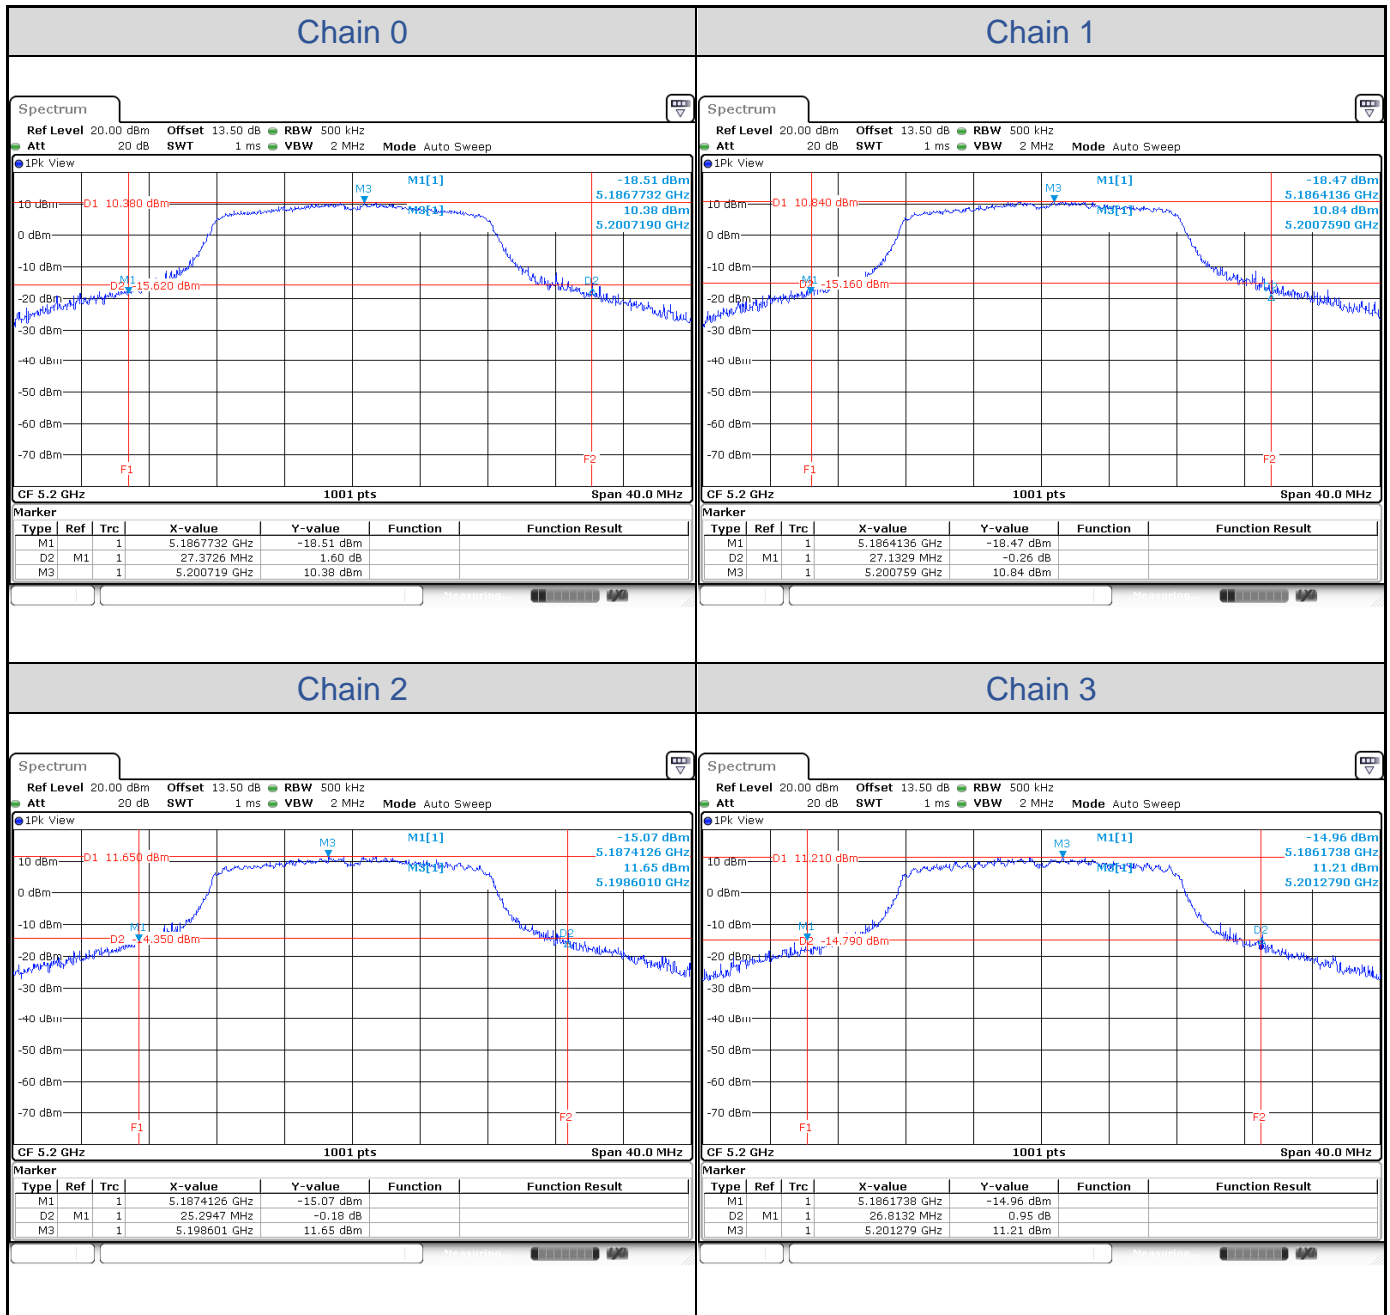

802.11a-Channel 40