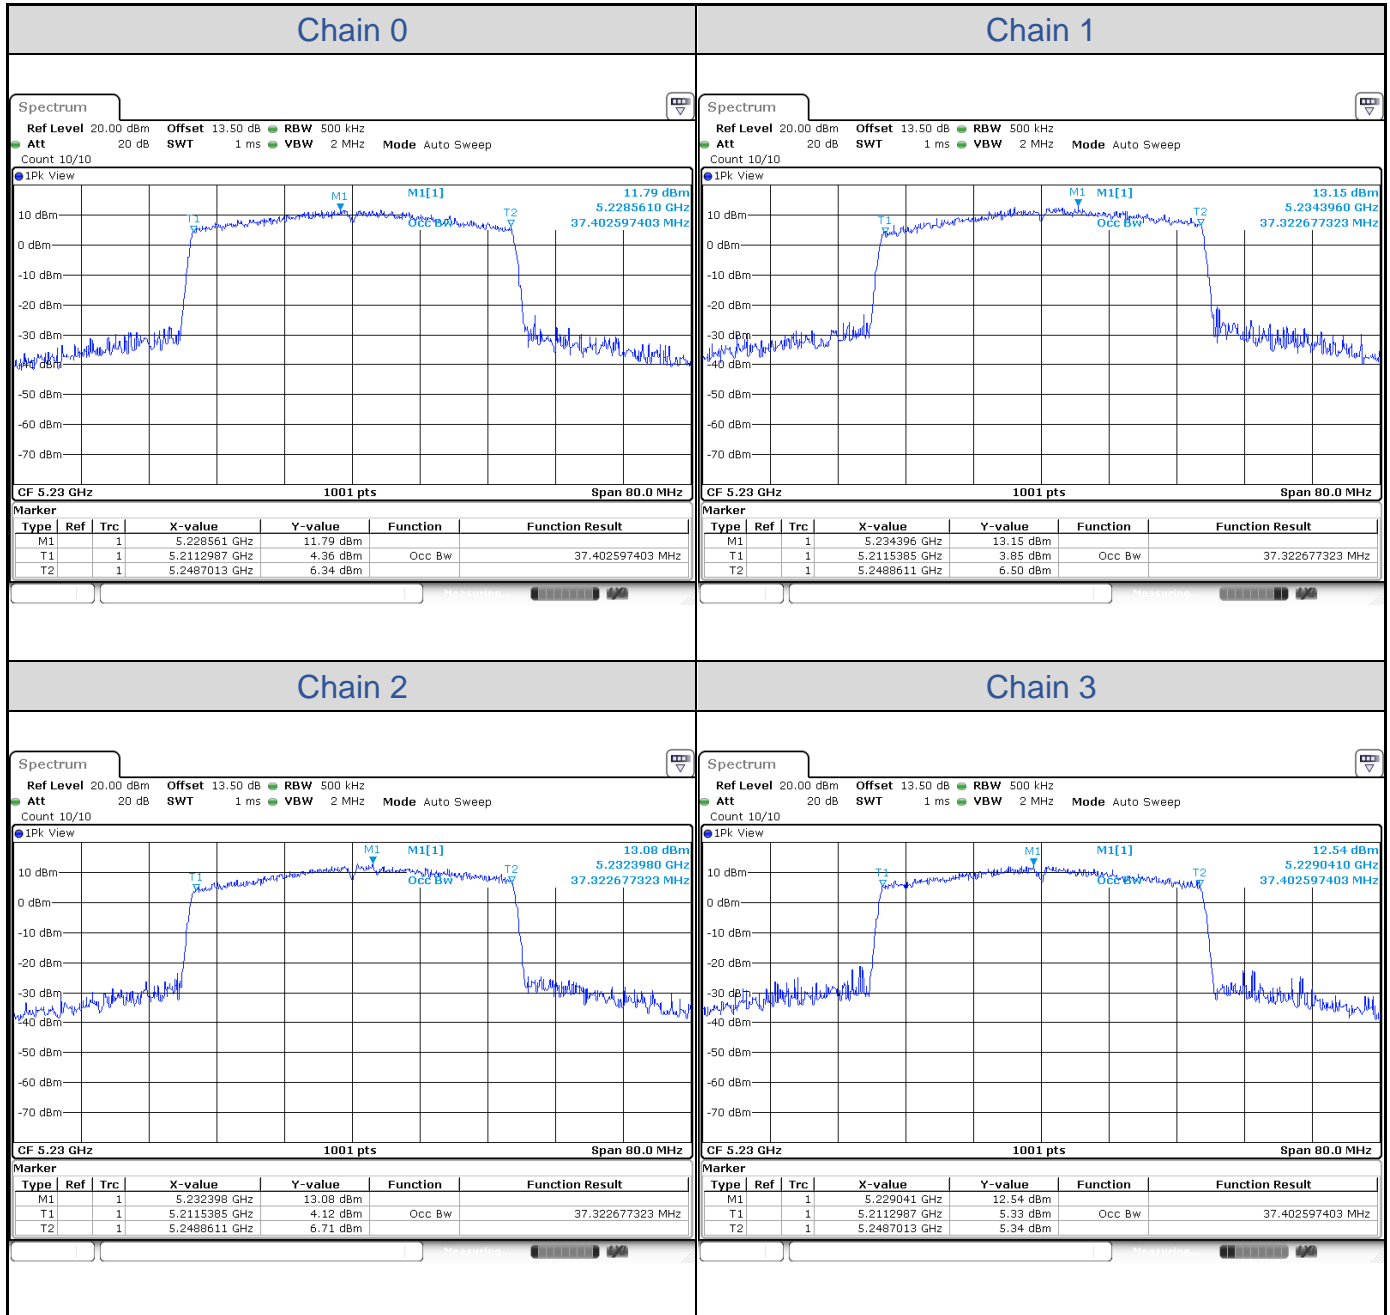

**802.11ax HE20-Channel 36**

**802.11ax HE20-Channel 40**

**802.11ax HE20-Channel 48**

**802.11ax HE20-Channel 52**

**802.11ax HE20-Channel 60**

**802.11ax HE20-Channel 64**

**802.11ax HE20-Channel 100**

**802.11ax HE20-Channel 116**

**802.11ax HE20-Channel 140**

**802.11ax HE20-Channel 149**

**802.11ax HE20-Channel 157**

**802.11ax HE20-Channel 165**

**802.11ax HE40**

Band	Channel	Frequency (MHz)	99% Bandwidth (MHz)			
			Chain 0	Chain 1	Chain 2	Chain 3
U-NII-1	38	5190	37.48	37.56	37.48	37.40
	46	5230	37.40	37.32	37.32	37.40
U-NII-2A	54	5270	37.32	37.16	37.24	37.32
	62	5310	37.40	37.48	37.32	37.48
U-NII-2C	102	5510	37.32	37.48	37.64	37.40
	110	5550	37.32	37.32	37.32	37.40
	134	5670	37.48	37.56	37.56	37.32
U-NII-3	151	5755	37.24	37.24	37.32	37.48
	159	5795	37.48	37.40	37.40	37.48

**802.11ax HE40-Channel 38**

**802.11ax HE40-Channel 46**

**802.11ax HE40-Channel 54**

**802.11ax HE40-Channel 62**

**802.11ax HE40-Channel 102**

**802.11ax HE40-Channel 110**

**802.11ax HE40-Channel 134**

**802.11ax HE40-Channel 151**