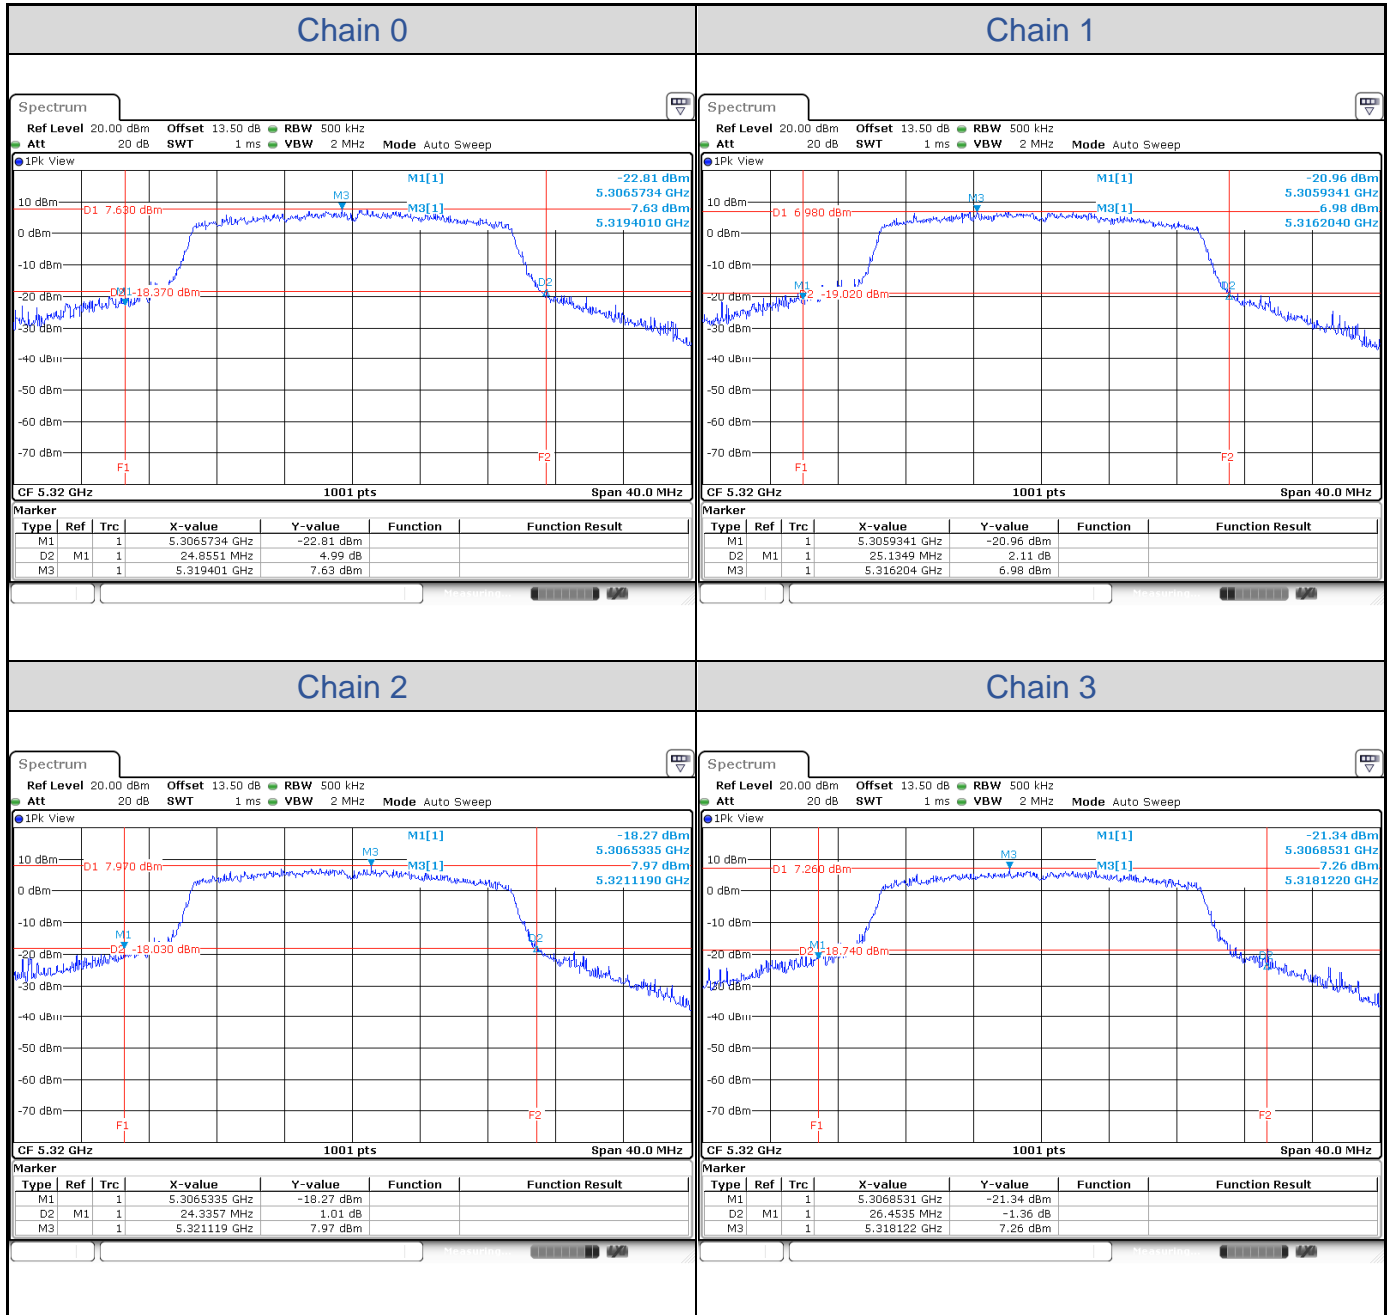

**802.11ax HE20-Channel 36**

**802.11ax HE20-Channel 40**

**802.11ax HE20-Channel 48**

**802.11ax HE20-Channel 52**

**802.11ax HE20-Channel 60**

**802.11ax HE20-Channel 64**

**802.11ax HE20-Channel 100**

**802.11ax HE20-Channel 116**