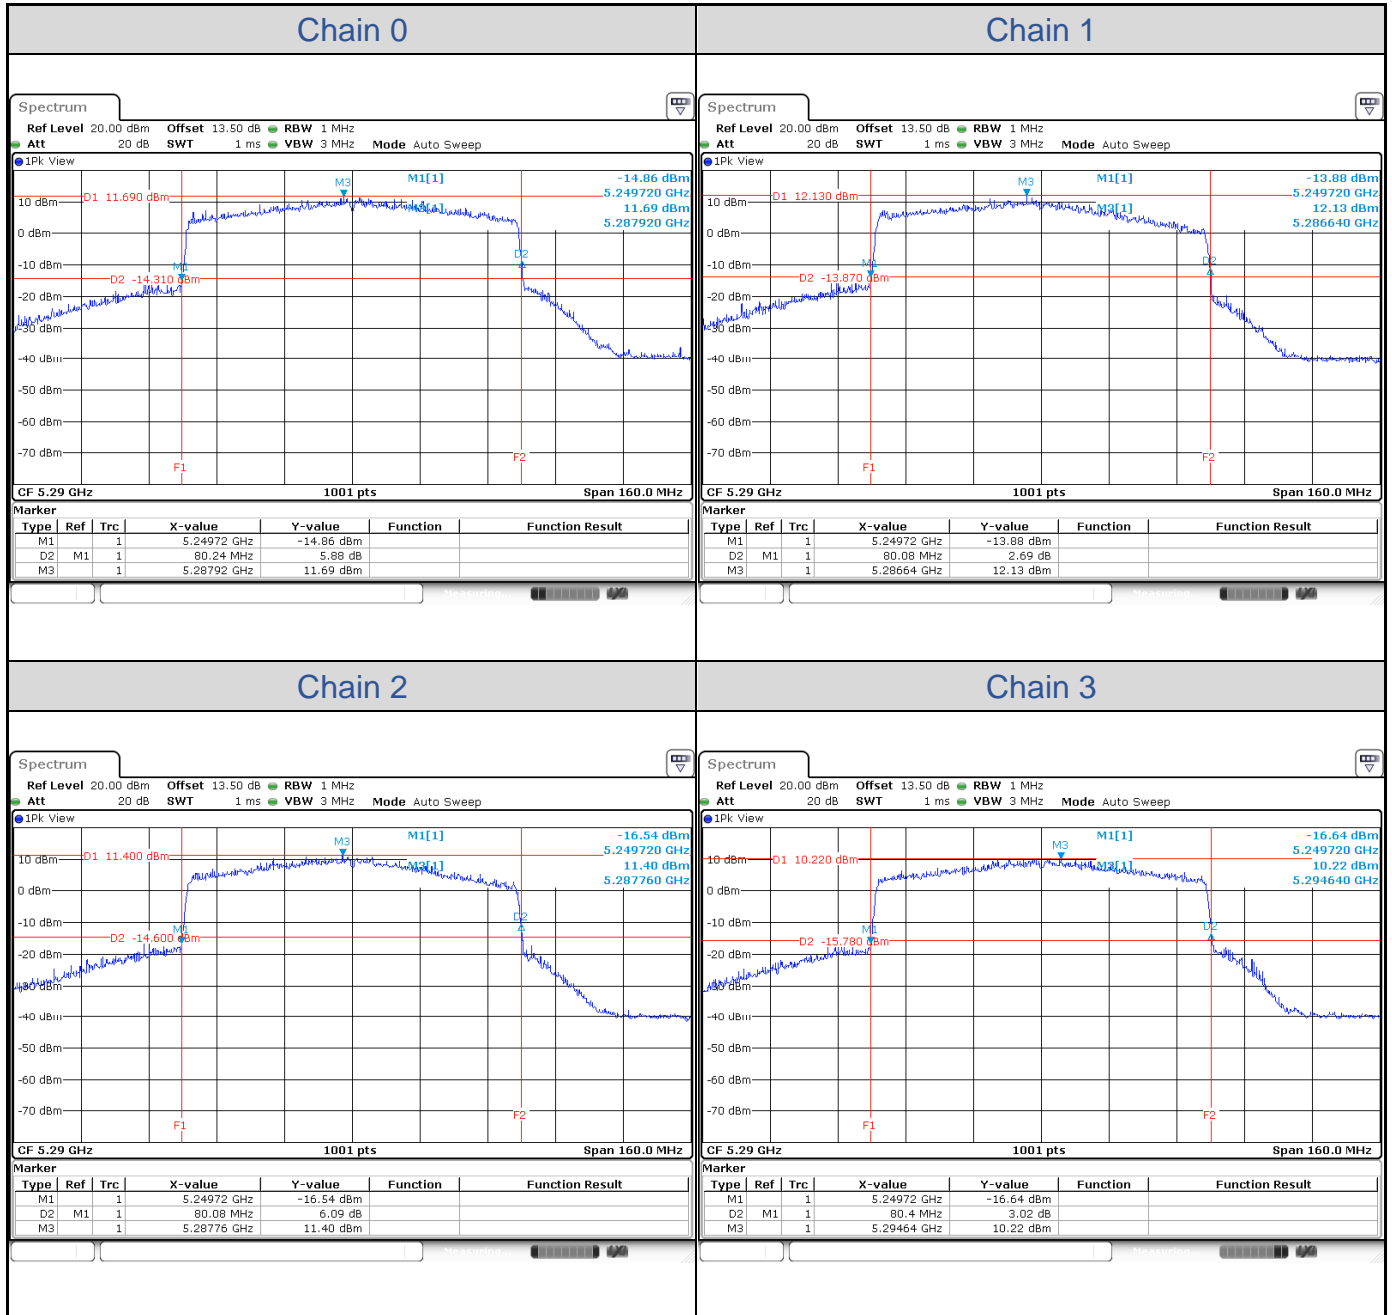

802.11ax HE80-Channel 58