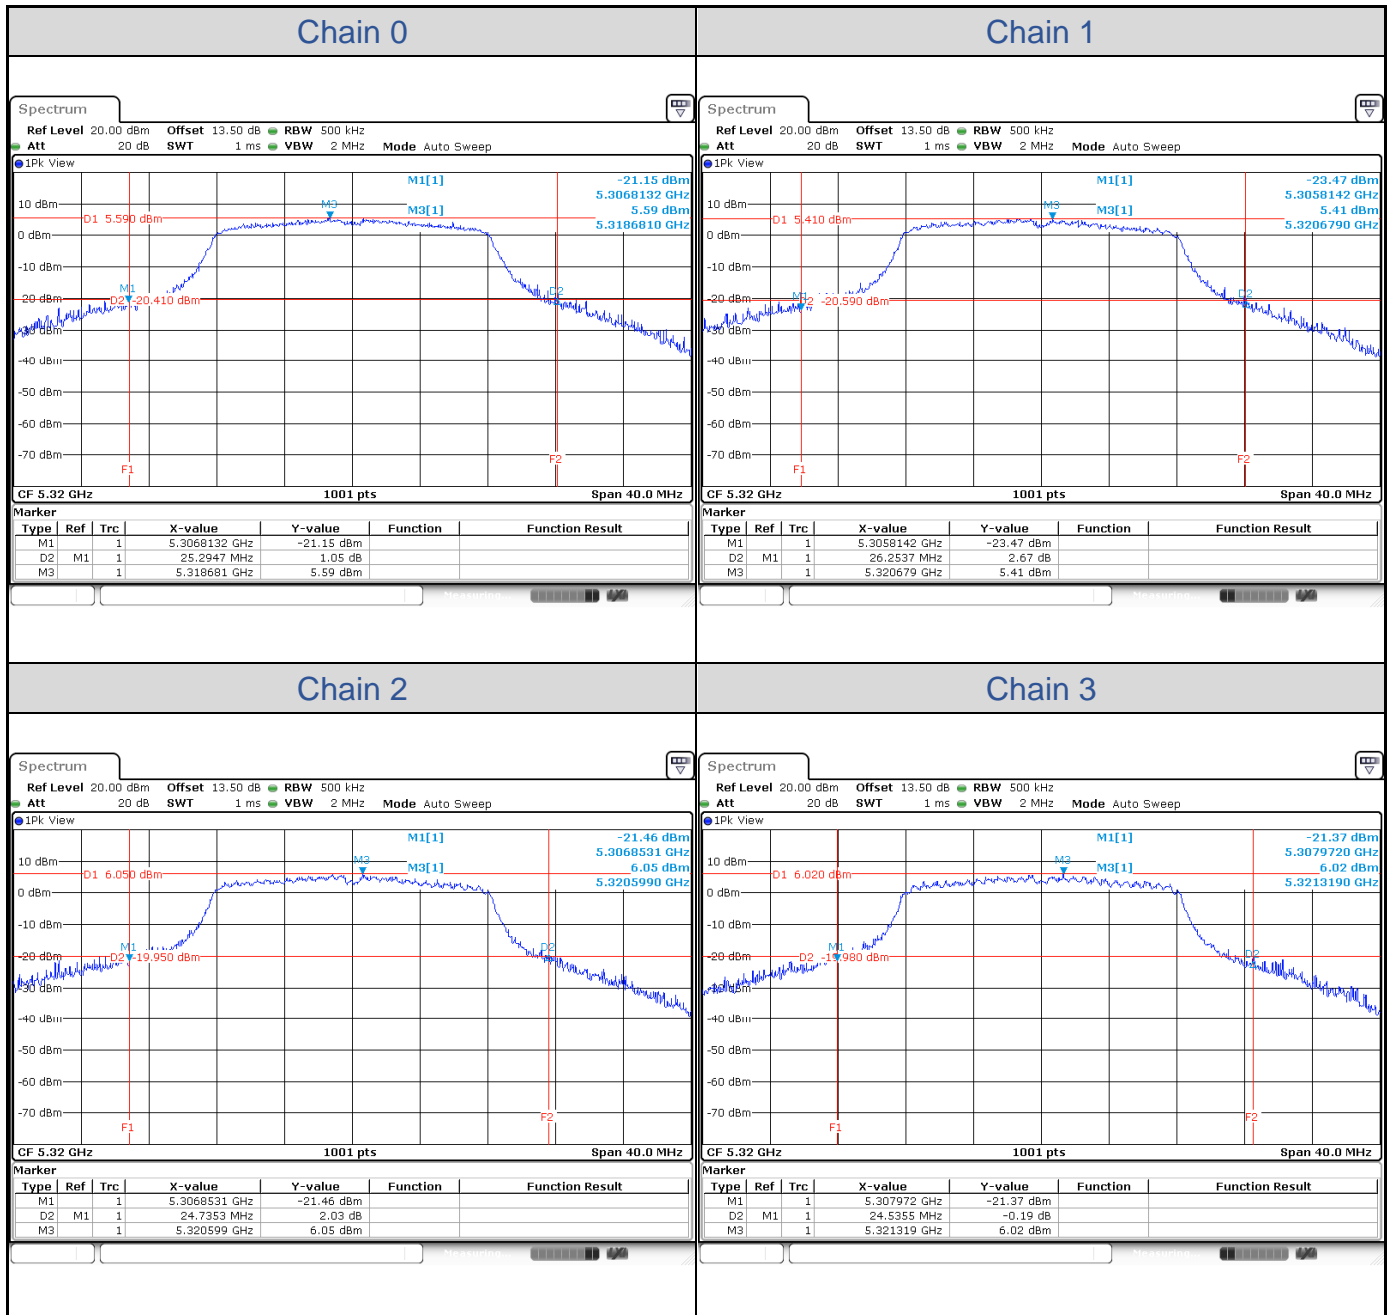

### Test Result of 26 dB Bandwidth

**802.11a-Channel 36**

**802.11a-Channel 40**

802.11a-Channel 48

**802.11a-Channel 52**

**802.11a-Channel 60**

**802.11a-Channel 64**

**802.11a-Channel 100**

**802.11a-Channel 116**