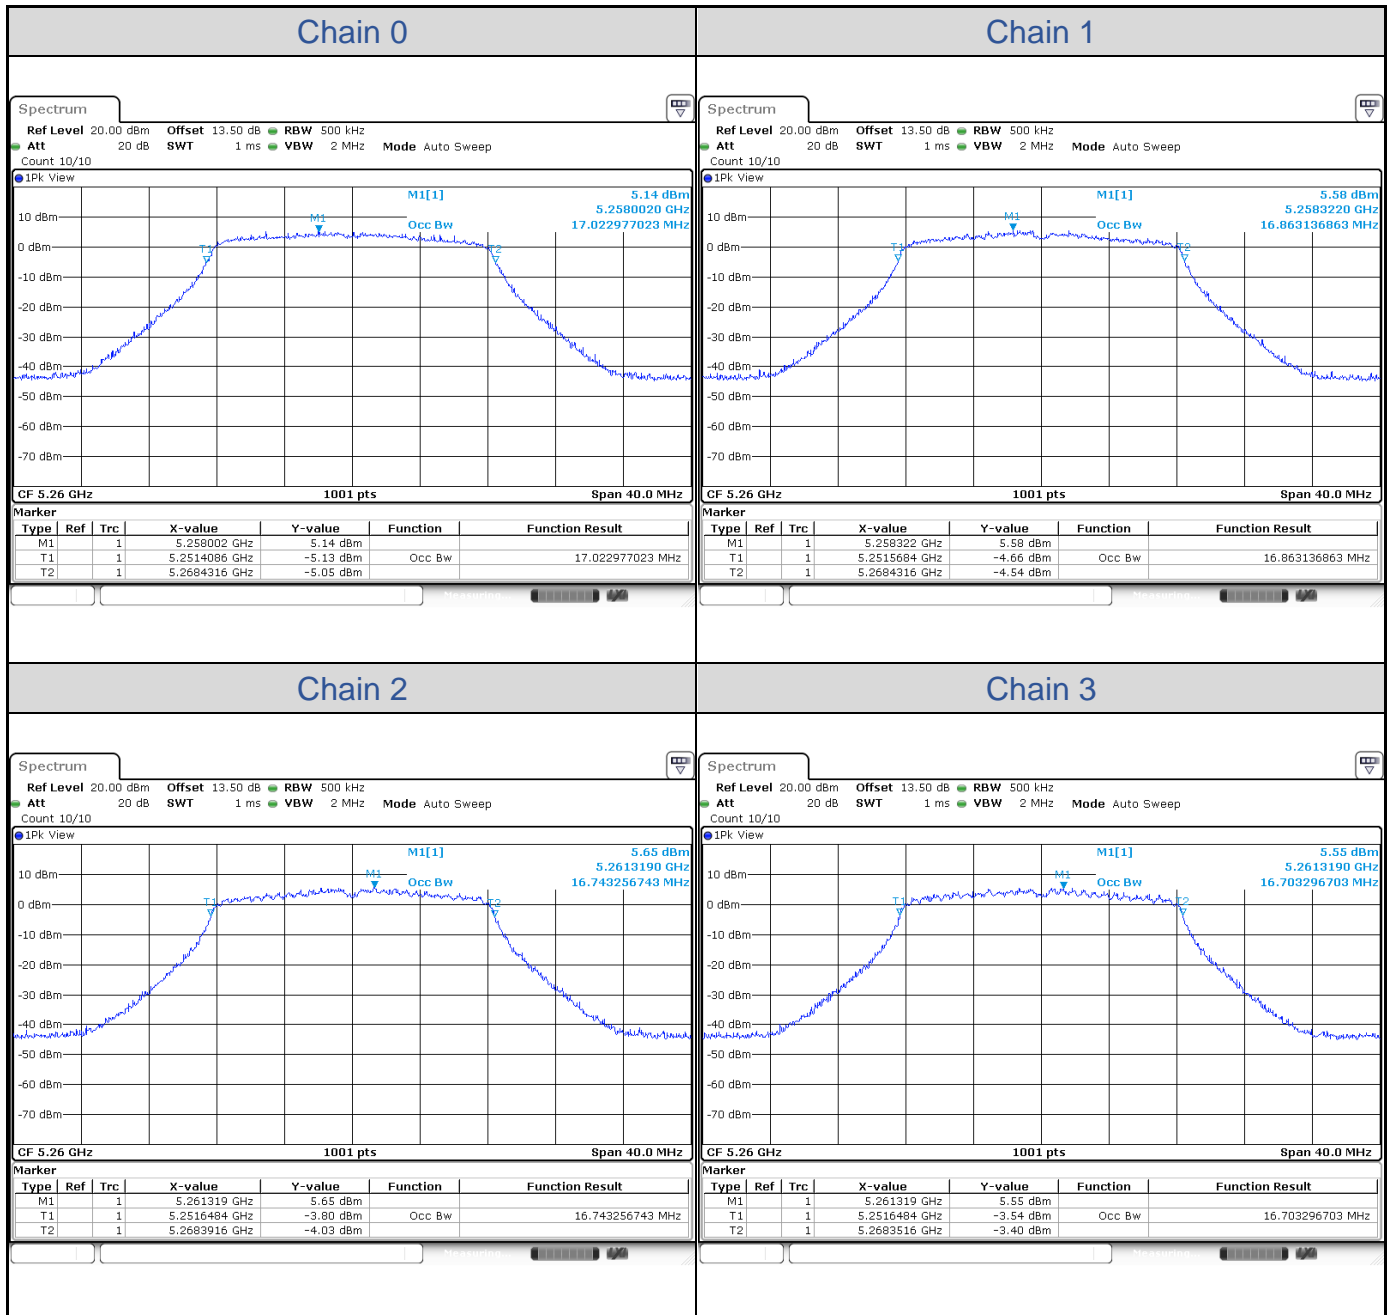

**802.11ax HE160-Channel 50**

**802.11ax HE160-Channel 114**

**Test Result of 99% Occupied Bandwidth**
**802.11a**

Band	Channel	Frequency (MHz)	99% Bandwidth (MHz)			
			Chain 0	Chain 1	Chain 2	Chain 3
U-NII-1	36	5180	17.14	17.10	17.02	16.94
	40	5200	17.18	17.18	17.06	16.94
	48	5240	17.10	16.94	16.86	16.78
U-NII-2A	52	5260	17.02	16.86	16.74	16.70
	60	5300	17.26	17.14	17.10	16.90
	64	5320	17.18	17.14	17.06	16.90
U-NII-2C	100	5500	17.18	17.18	17.02	16.90
	116	5580	16.94	16.82	16.78	16.70
	140	5700	17.22	17.10	16.94	16.90
U-NII-3	149	5745	17.18	16.94	16.98	16.86
	157	5785	17.14	17.06	16.82	16.78
	165	5825	17.22	17.14	17.10	16.90

**802.11a-Channel 36**

**802.11a-Channel 40**

**802.11a-Channel 48**

**802.11a-Channel 52**

**802.11a-Channel 60**

**802.11a-Channel 64**

**802.11a-Channel 100**

**802.11a-Channel 116**