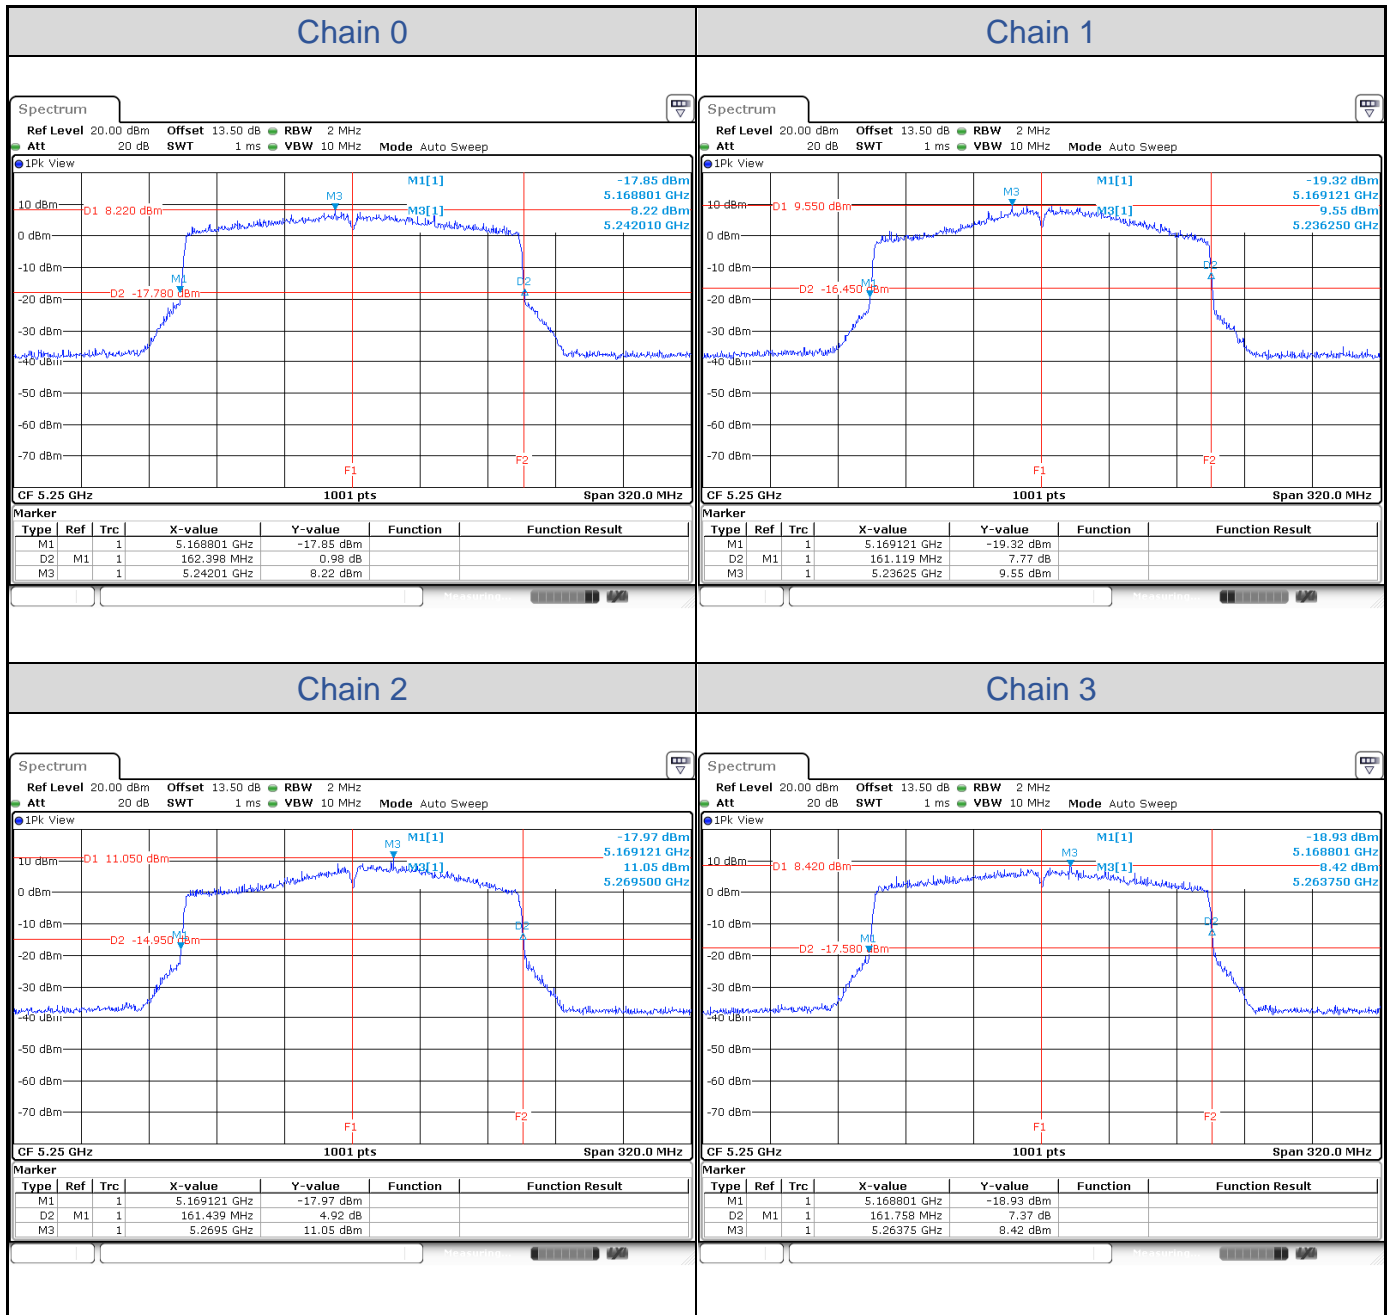

802.11ax HE160

Band	Channel	Frequency (MHz)	26 dB Bandwidth (MHz)			
			Chain 0	Chain 1	Chain 2	Chain 3
U-NII-1	50	5250	81.20	80.88	80.88	81.20
U-NII-2A	50	5250	81.20	80.24	80.56	80.56
U-NII-2C	114	5570	162.40	162.08	161.44	162.08

802.11ax HE160-Channel 50