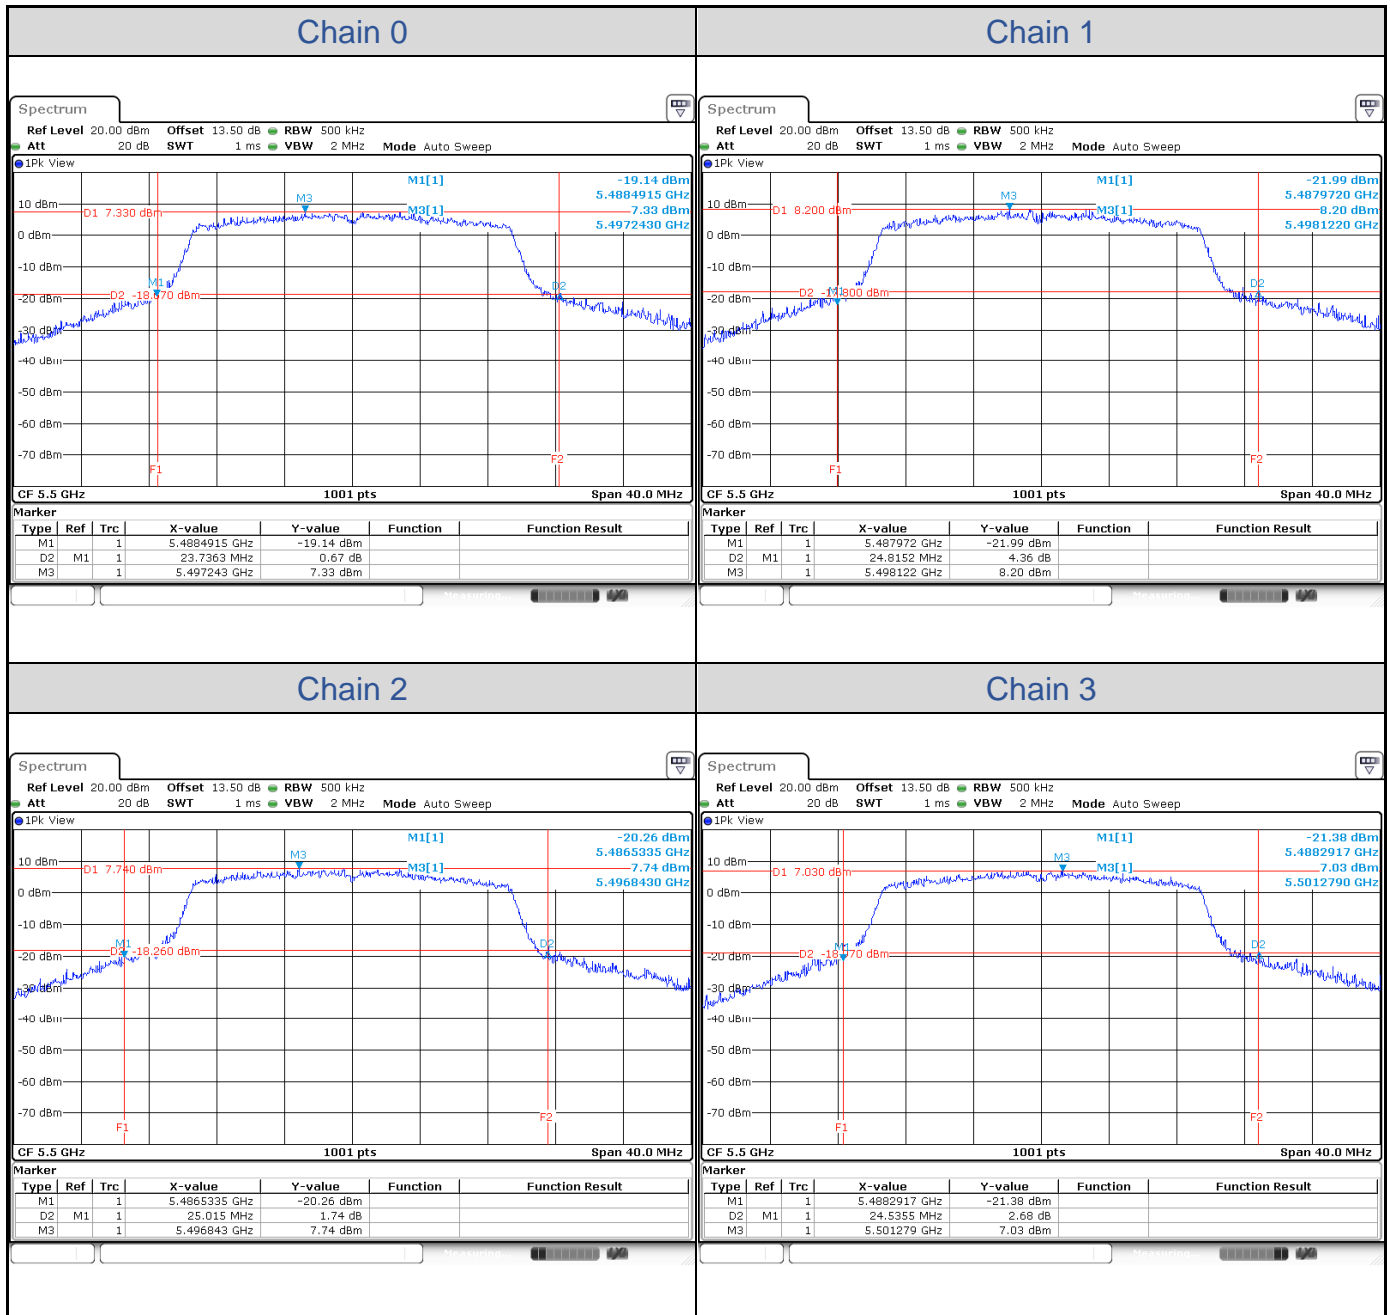

**802.11ax HE20-Channel 36**

**802.11ax HE20-Channel 40**

**802.11ax HE20-Channel 48**

**802.11ax HE20-Channel 52**

**802.11ax HE20-Channel 60**

**802.11ax HE20-Channel 64**

**802.11ax HE20-Channel 100**

**802.11ax HE20-Channel 116**