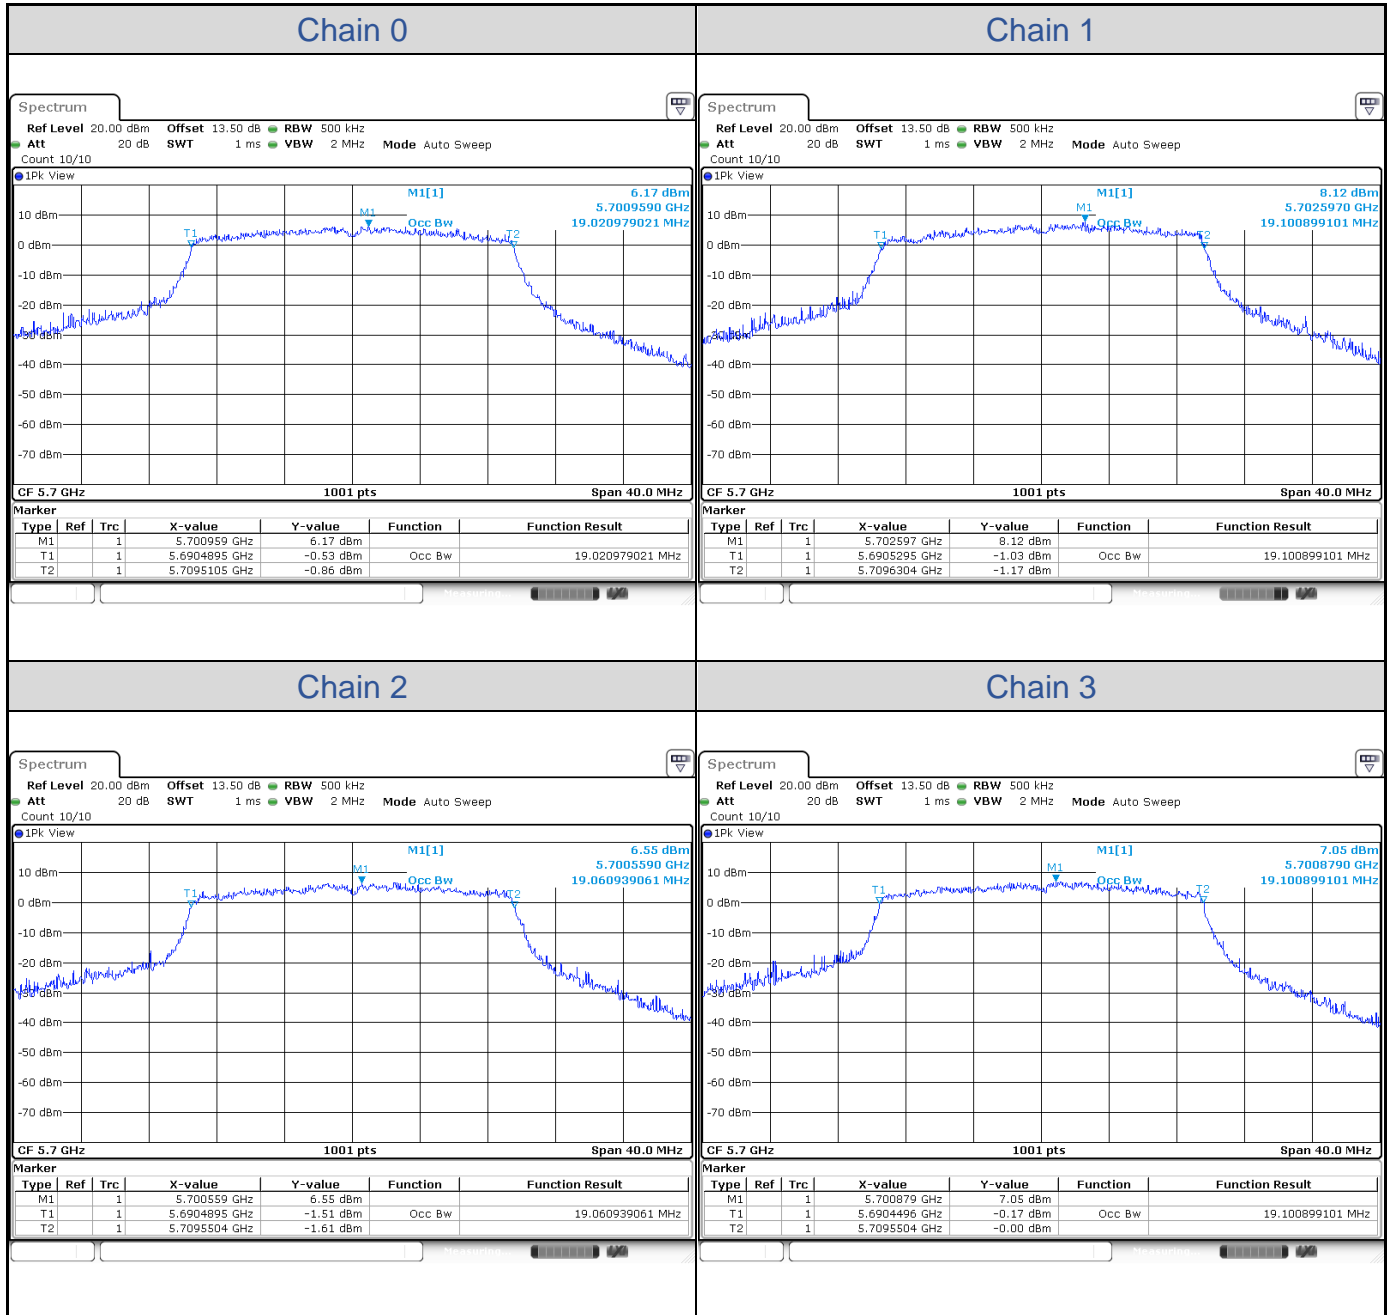

802.11ax HE20-Channel 140