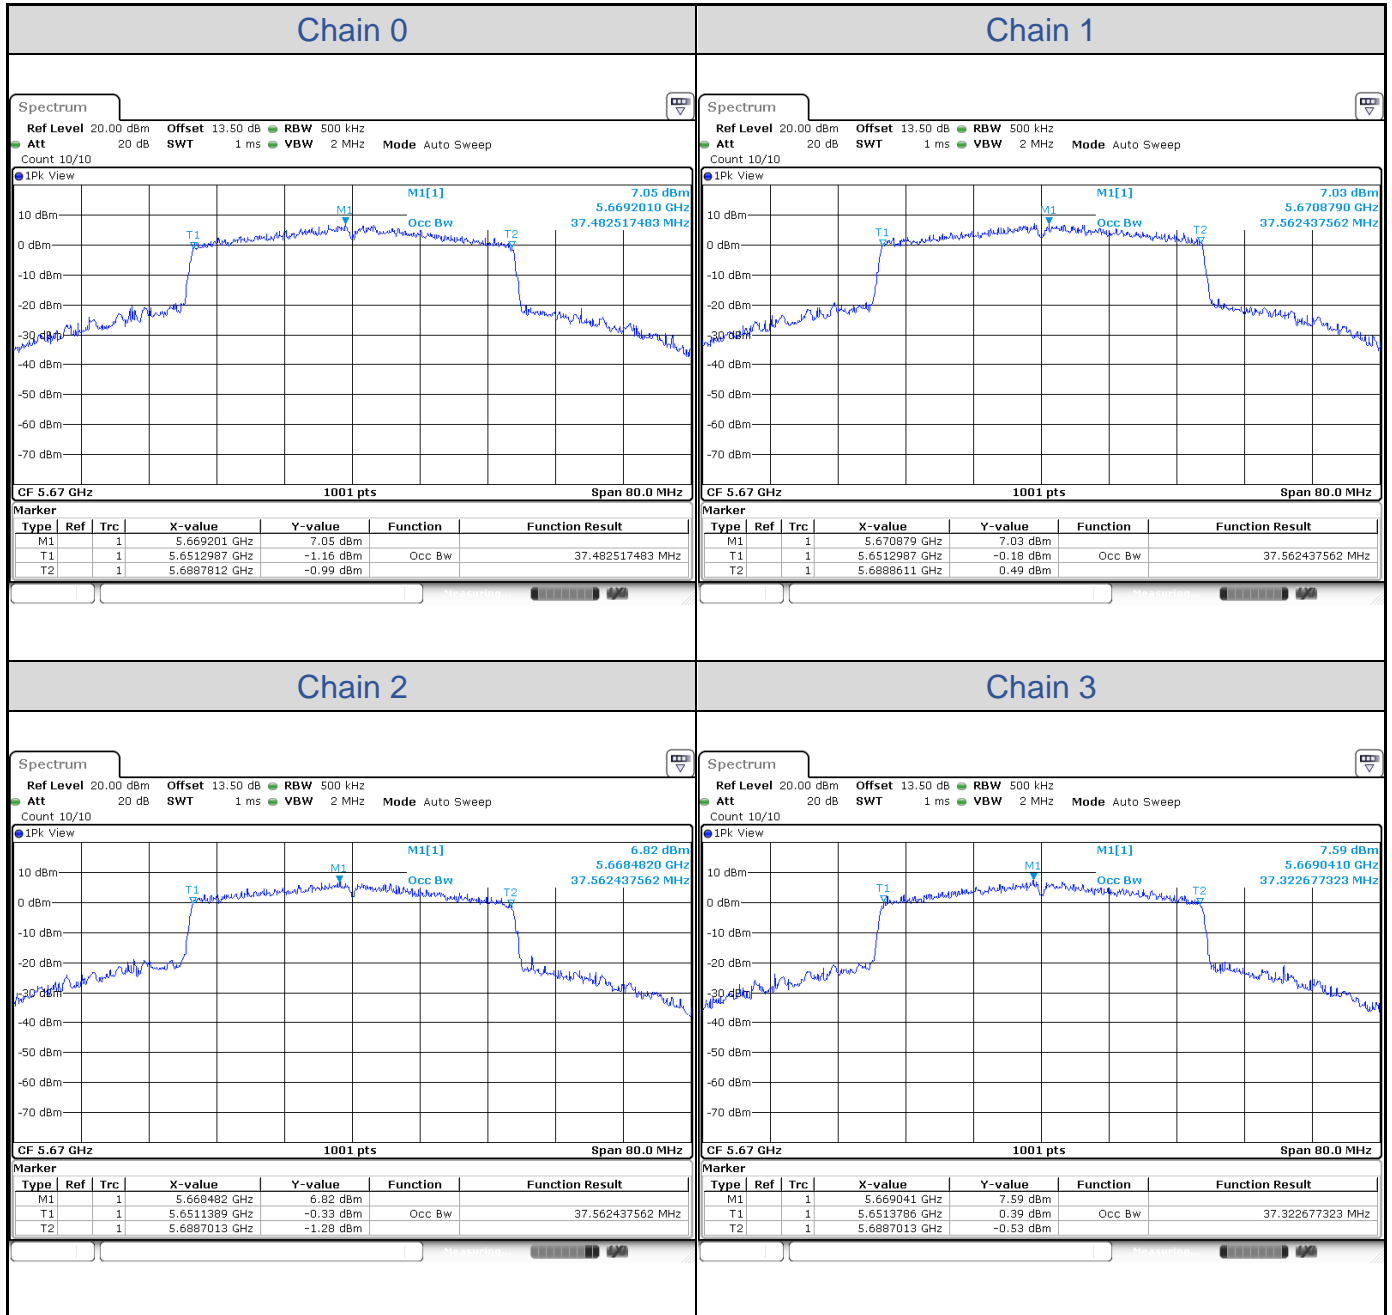

**802.11ax HE40-Channel 38**

**802.11ax HE40-Channel 46**

**802.11ax HE40-Channel 54**

**802.11ax HE40-Channel 62**

**802.11ax HE40-Channel 102**

**802.11ax HE40-Channel 110**

**802.11ax HE40-Channel 134**

**802.11ax HE40-Channel 151**