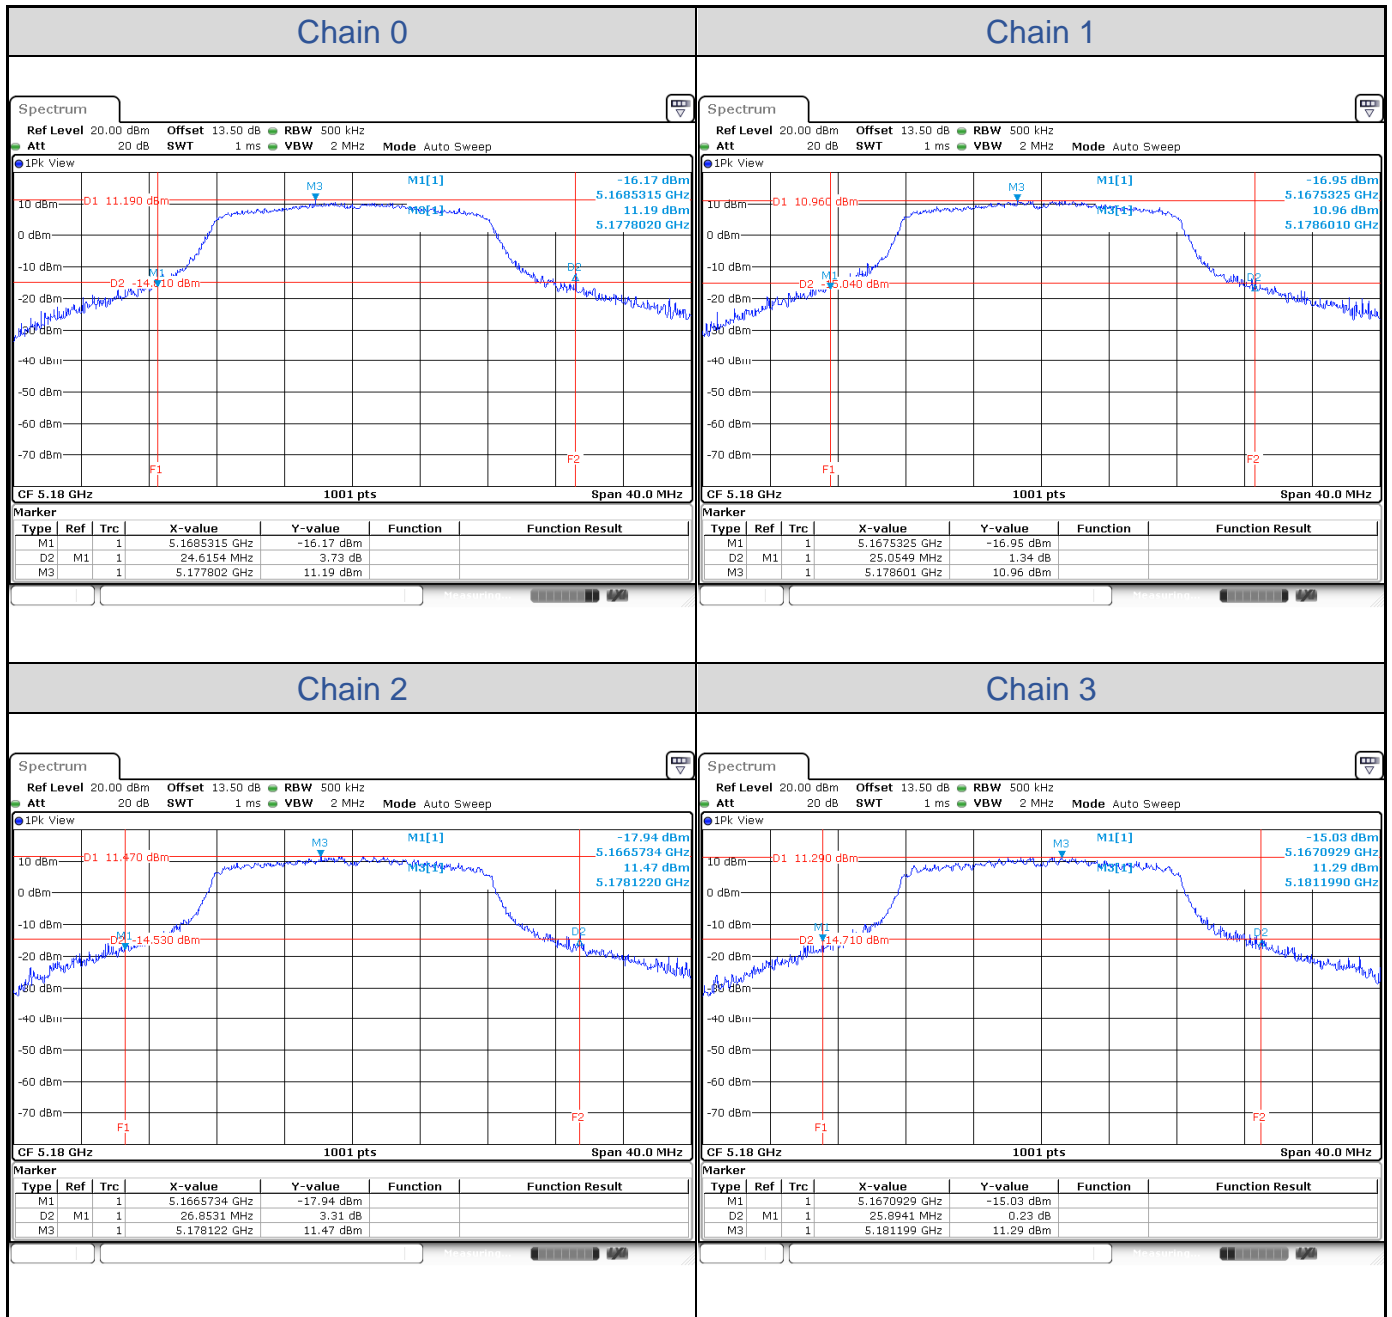

Appendix A: Test Results of Conducted Test

Test Result of 26 dB Bandwidth

802.11a

Band	Channel	Frequency (MHz)	26 dB Bandwidth (MHz)			
			Chain 0	Chain 1	Chain 2	Chain 3
U-NII-1	36	5180	24.62	25.05	26.85	25.89
	40	5200	27.37	27.13	25.29	26.81
	48	5240	20.38	20.18	20.02	20.10
U-NII-2A	52	5260	21.50	20.94	20.98	20.66
	60	5300	28.93	26.49	26.81	27.17
	64	5320	25.29	26.25	24.73	24.53
U-NII-2C	100	5500	25.89	26.49	25.53	25.57
	116	5580	21.78	20.98	20.90	20.86
	140	5700	25.29	23.94	25.77	25.21

802.11a-Channel 36