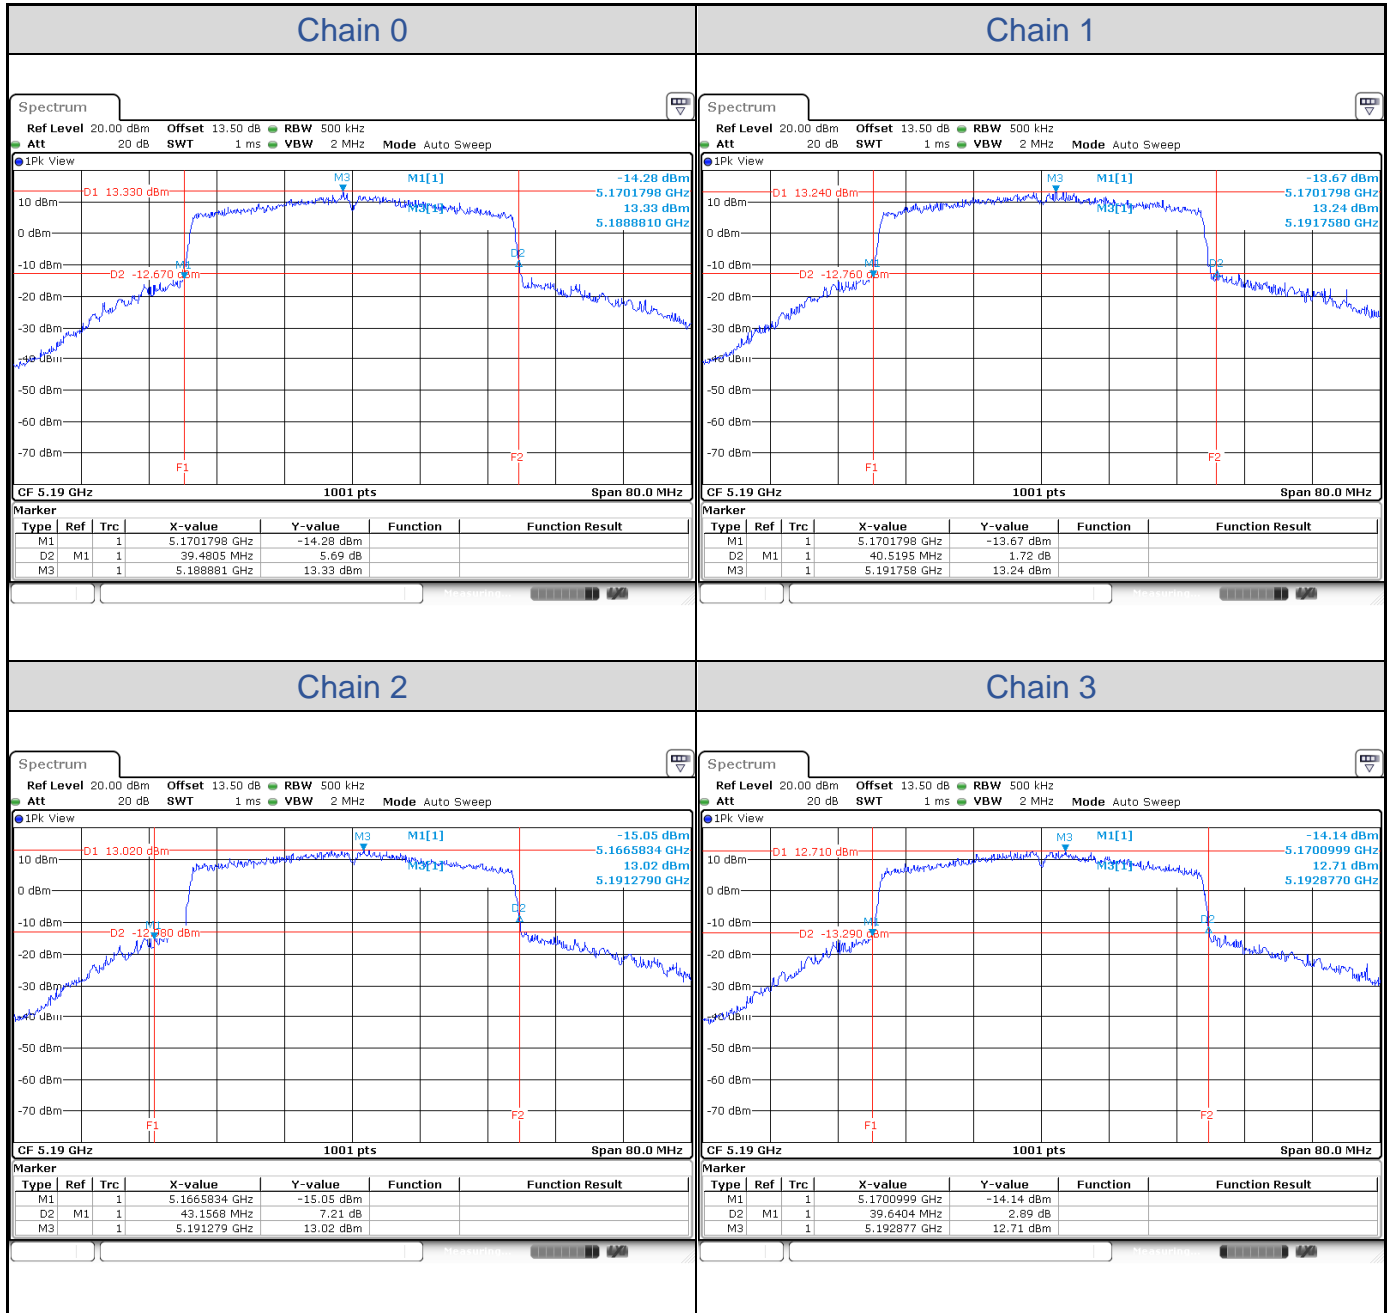

802.11ax HE40

Band	Channel	Frequency (MHz)	26 dB Bandwidth (MHz)			
			Chain 0	Chain 1	Chain 2	Chain 3
U-NII-1	38	5190	39.48	40.52	43.16	39.64
	46	5230	39.64	39.48	39.56	39.48
U-NII-2A	54	5270	39.64	39.48	39.48	39.56
	62	5310	39.64	44.44	39.80	42.12
U-NII-2C	102	5510	39.64	41.56	42.60	39.40
	110	5500	39.48	39.56	39.56	39.56
	134	5670	40.20	48.51	40.12	39.64

802.11ax HE40-Channel 38