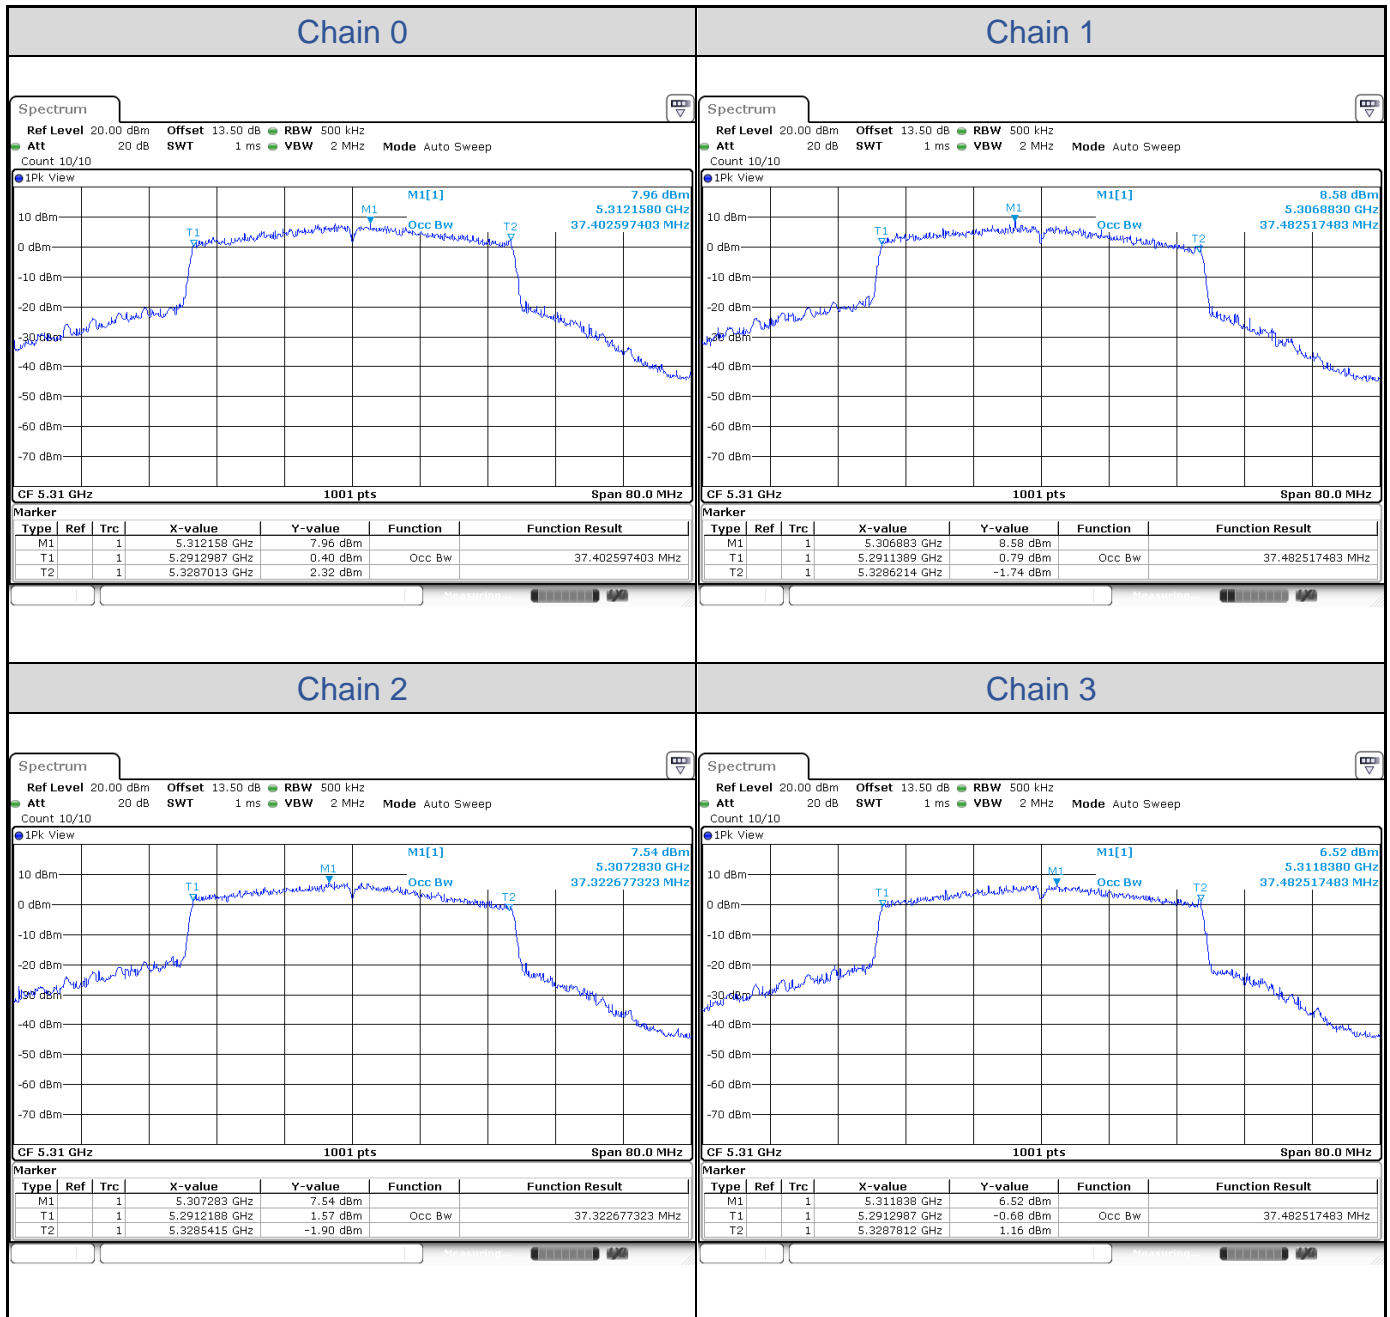

**802.11ax HE20-Channel 36**

**802.11ax HE20-Channel 40**

**802.11ax HE20-Channel 48**

**802.11ax HE20-Channel 52**

**802.11ax HE20-Channel 60**

**802.11ax HE20-Channel 64**

**802.11ax HE20-Channel 100**

**802.11ax HE20-Channel 116**

**802.11ax HE20-Channel 140**

**802.11ax HE20-Channel 149**

**802.11ax HE20-Channel 157**

**802.11ax HE20-Channel 165**

**802.11ax HE40**

Band	Channel	Frequency (MHz)	99% Bandwidth (MHz)			
			Chain 0	Chain 1	Chain 2	Chain 3
U-NII-1	38	5190	37.48	37.56	37.48	37.40
	46	5230	37.40	37.32	37.32	37.40
U-NII-2A	54	5270	37.32	37.16	37.24	37.32
	62	5310	37.40	37.48	37.32	37.48
U-NII-2C	102	5510	37.32	37.48	37.64	37.40
	110	5550	37.32	37.32	37.32	37.40
	134	5670	37.48	37.56	37.56	37.32
U-NII-3	151	5755	37.24	37.24	37.32	37.48
	159	5795	37.48	37.40	37.40	37.48

**802.11ax HE40-Channel 38**

**802.11ax HE40-Channel 46**

**802.11ax HE40-Channel 54**

**802.11ax HE40-Channel 62**

**802.11ax HE40-Channel 102**

**802.11ax HE40-Channel 110**

**802.11ax HE40-Channel 134**

**802.11ax HE40-Channel 151**