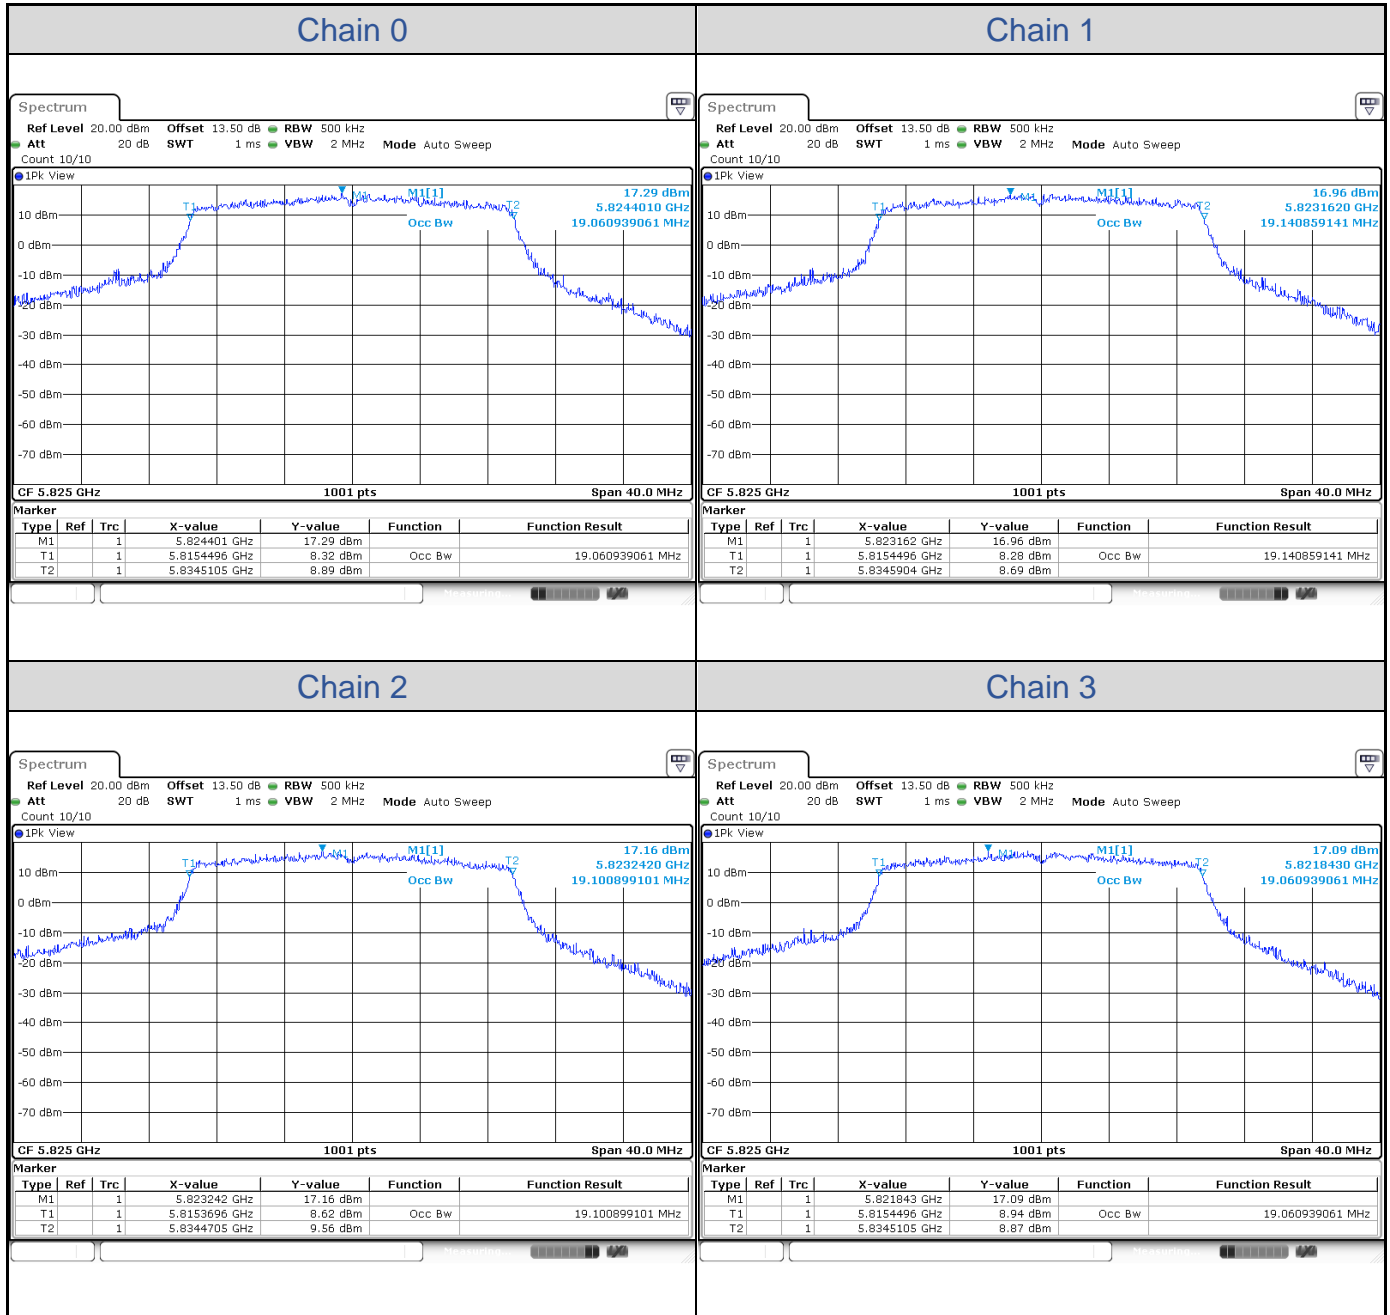

802.11ax HE20-Channel 165

802.11ax HE40

Band	Channel	Frequency (MHz)	99% Bandwidth (MHz)			
			Chain 0	Chain 1	Chain 2	Chain 3
U-NII-1	38	5190	37.48	37.56	37.48	37.40
	46	5230	37.40	37.32	37.32	37.40
U-NII-2A	54	5270	37.32	37.16	37.24	37.32
	62	5310	37.40	37.48	37.32	37.48
U-NII-2C	102	5510	37.32	37.48	37.64	37.40
	110	5550	37.32	37.32	37.32	37.40
	134	5670	37.48	37.56	37.56	37.32
U-NII-3	151	5755	37.24	37.24	37.32	37.48
	159	5795	37.48	37.40	37.40	37.48