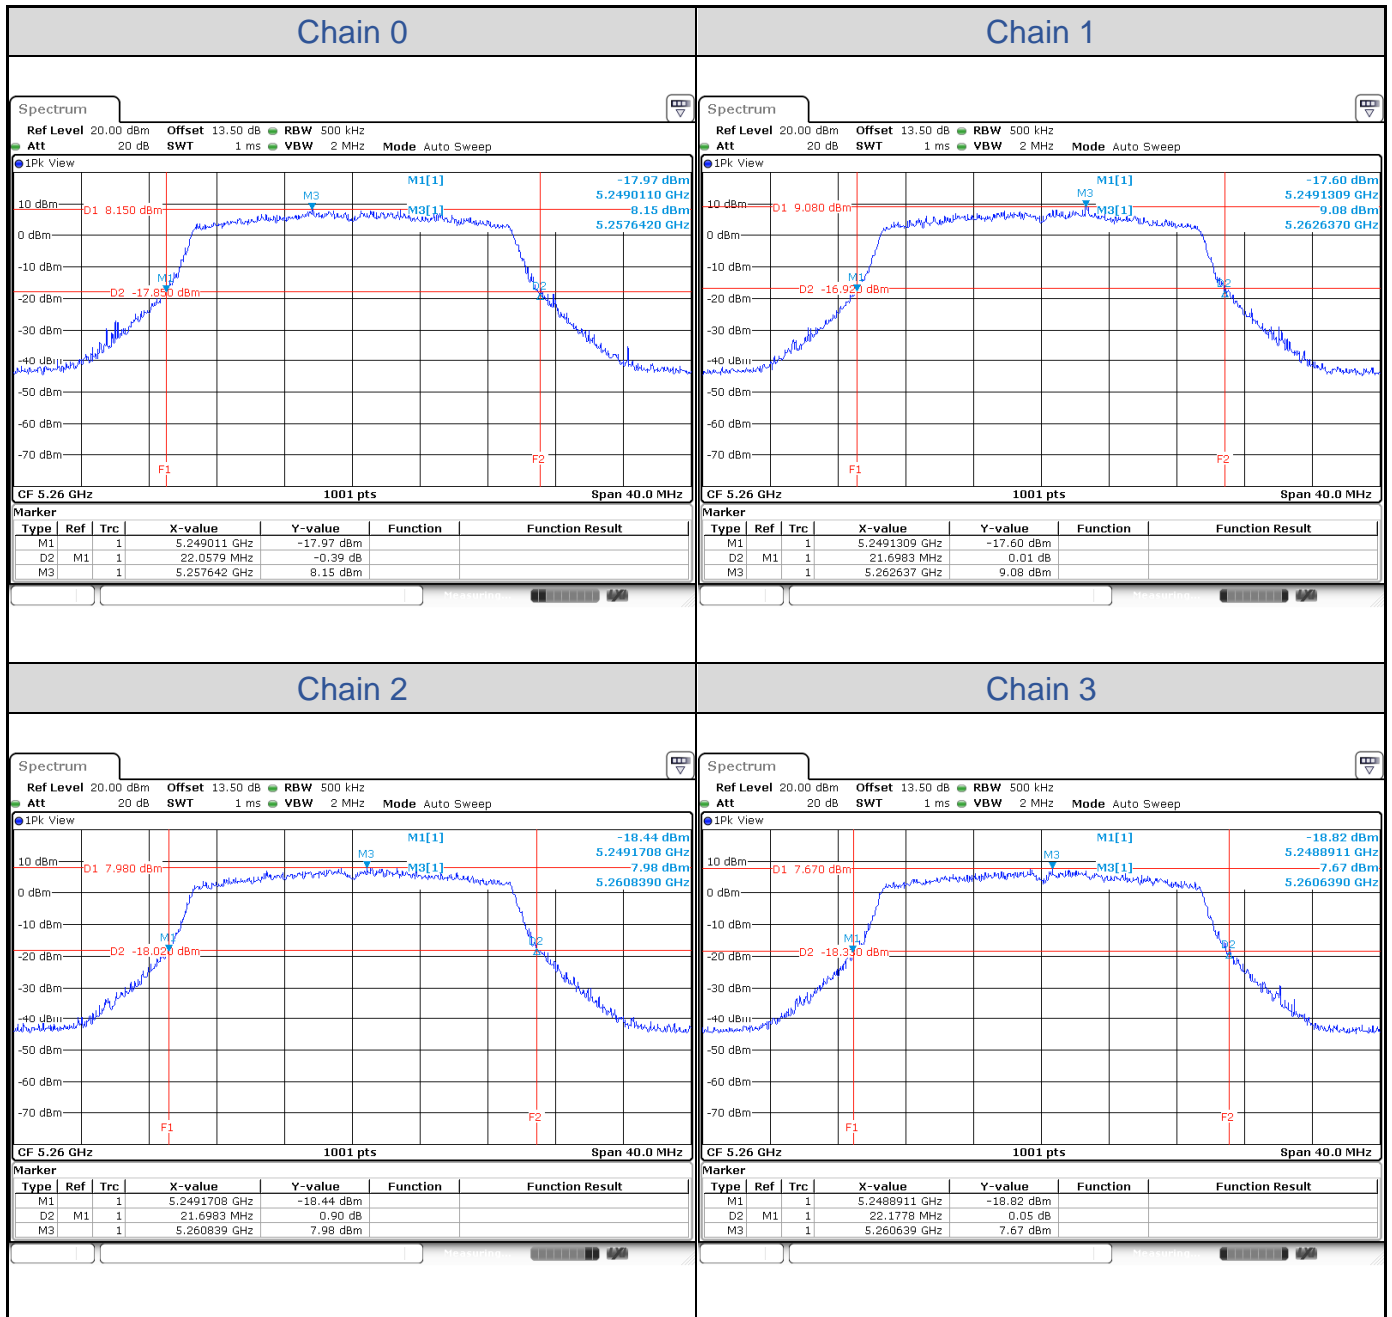

**802.11a-Channel 36**

**802.11a-Channel 40**

802.11a-Channel 48

**802.11a-Channel 52**

**802.11a-Channel 60**

**802.11a-Channel 64**

**802.11a-Channel 100**

**802.11a-Channel 116**

**802.11ax HE20-Channel 36**

**802.11ax HE20-Channel 40**

**802.11ax HE20-Channel 48**

**802.11ax HE20-Channel 52**

**802.11ax HE20-Channel 60**

**802.11ax HE20-Channel 64**

**802.11ax HE20-Channel 100**

**802.11ax HE20-Channel 116**