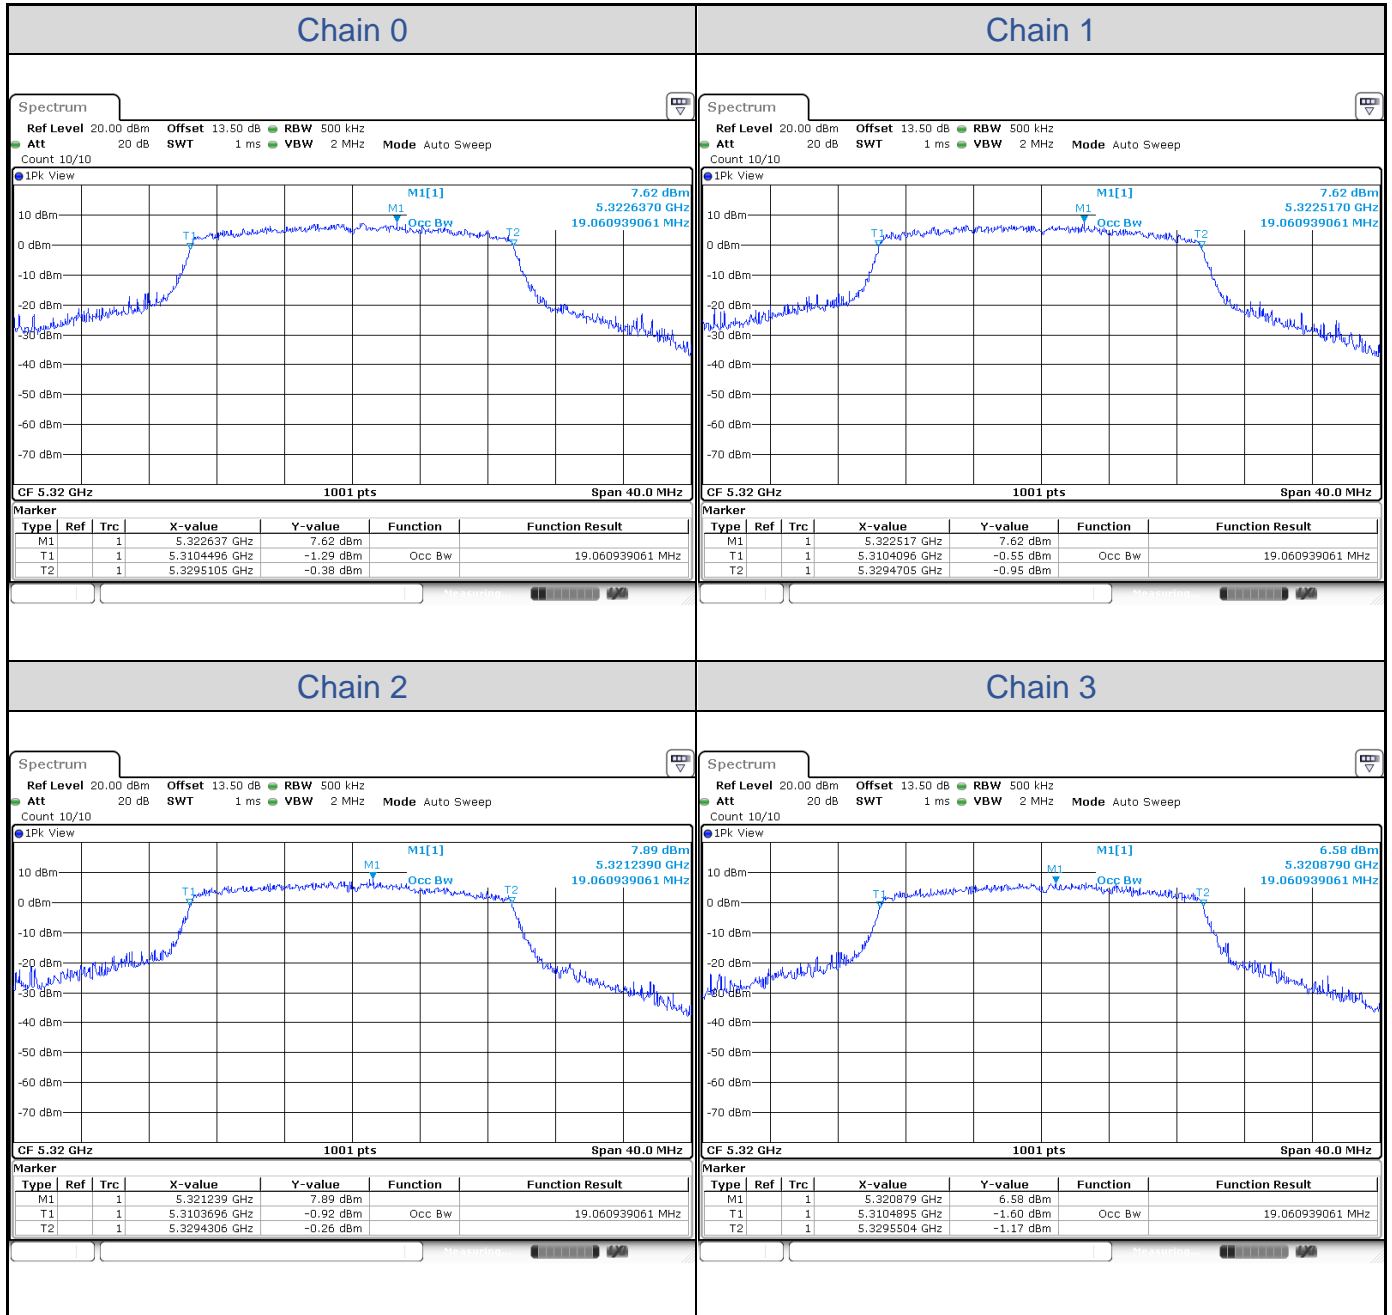

**802.11a-Channel 36**

**802.11a-Channel 40**

**802.11a-Channel 48**

**802.11a-Channel 52**

**802.11a-Channel 60**

**802.11a-Channel 64**

**802.11a-Channel 100**

**802.11a-Channel 116**

**802.11a-Channel 140**

**802.11a-Channel 149**

**802.11a-Channel 157**

**802.11a-Channel 165**

**802.11ax HE20**

Band	Channel	Frequency (MHz)	99% Bandwidth (MHz)			
			Chain 0	Chain 1	Chain 2	Chain 3
U-NII-1	36	5180	19.06	19.10	19.10	19.06
	40	5200	19.10	19.06	19.10	19.06
	48	5240	18.82	18.82	18.82	18.78
U-NII-2A	52	5260	19.02	18.94	18.98	18.98
	60	5300	19.10	19.02	19.06	19.06
	64	5320	19.06	19.06	19.06	19.06
U-NII-2C	100	5500	19.10	19.10	19.10	19.06
	116	5580	19.02	19.02	19.02	18.98
	140	5700	19.02	19.10	19.06	19.10
U-NII-3	149	5745	19.14	19.06	19.06	19.10
	157	5785	19.02	19.02	19.06	19.06
	165	5825	19.06	19.14	19.10	19.06

**802.11ax HE20-Channel 36**

**802.11ax HE20-Channel 40**

**802.11ax HE20-Channel 48**

**802.11ax HE20-Channel 52**

**802.11ax HE20-Channel 60**

**802.11ax HE20-Channel 64**

**802.11ax HE20-Channel 100**

**802.11ax HE20-Channel 116**