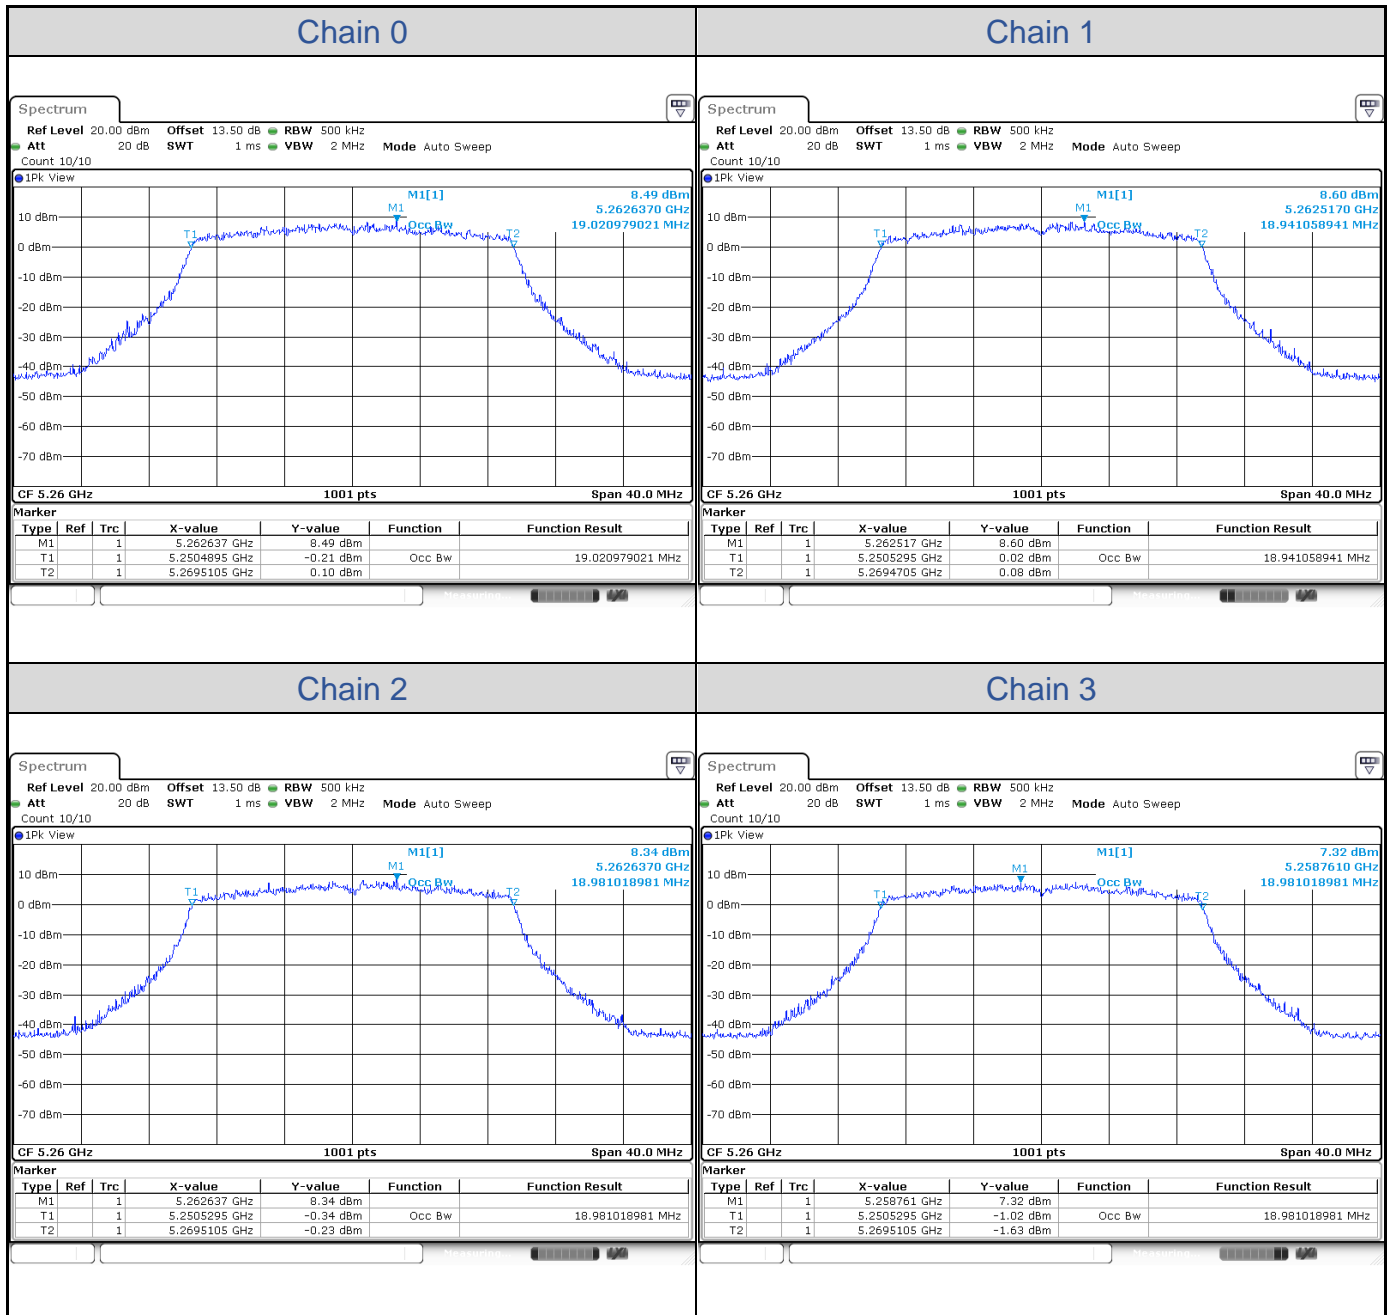

**802.11a-Channel 36**

**802.11a-Channel 40**

**802.11a-Channel 48**

**802.11a-Channel 52**

**802.11a-Channel 60**

**802.11a-Channel 64**

**802.11a-Channel 100**

**802.11a-Channel 116**

**802.11a-Channel 140**

**802.11a-Channel 149**

**802.11a-Channel 157**

**802.11a-Channel 165**

**802.11ax HE20**

Band	Channel	Frequency (MHz)	99% Bandwidth (MHz)			
			Chain 0	Chain 1	Chain 2	Chain 3
U-NII-1	36	5180	19.06	19.10	19.10	19.06
	40	5200	19.10	19.06	19.10	19.06
	48	5240	18.82	18.82	18.82	18.78
U-NII-2A	52	5260	19.02	18.94	18.98	18.98
	60	5300	19.10	19.02	19.06	19.06
	64	5320	19.06	19.06	19.06	19.06
U-NII-2C	100	5500	19.10	19.10	19.10	19.06
	116	5580	19.02	19.02	19.02	18.98
	140	5700	19.02	19.10	19.06	19.10
U-NII-3	149	5745	19.14	19.06	19.06	19.10
	157	5785	19.02	19.02	19.06	19.06
	165	5825	19.06	19.14	19.10	19.06

**802.11ax HE20-Channel 36**

**802.11ax HE20-Channel 40**

**802.11ax HE20-Channel 48**

**802.11ax HE20-Channel 52**

**802.11ax HE20-Channel 60**

**802.11ax HE20-Channel 64**

**802.11ax HE20-Channel 100**

**802.11ax HE20-Channel 116**