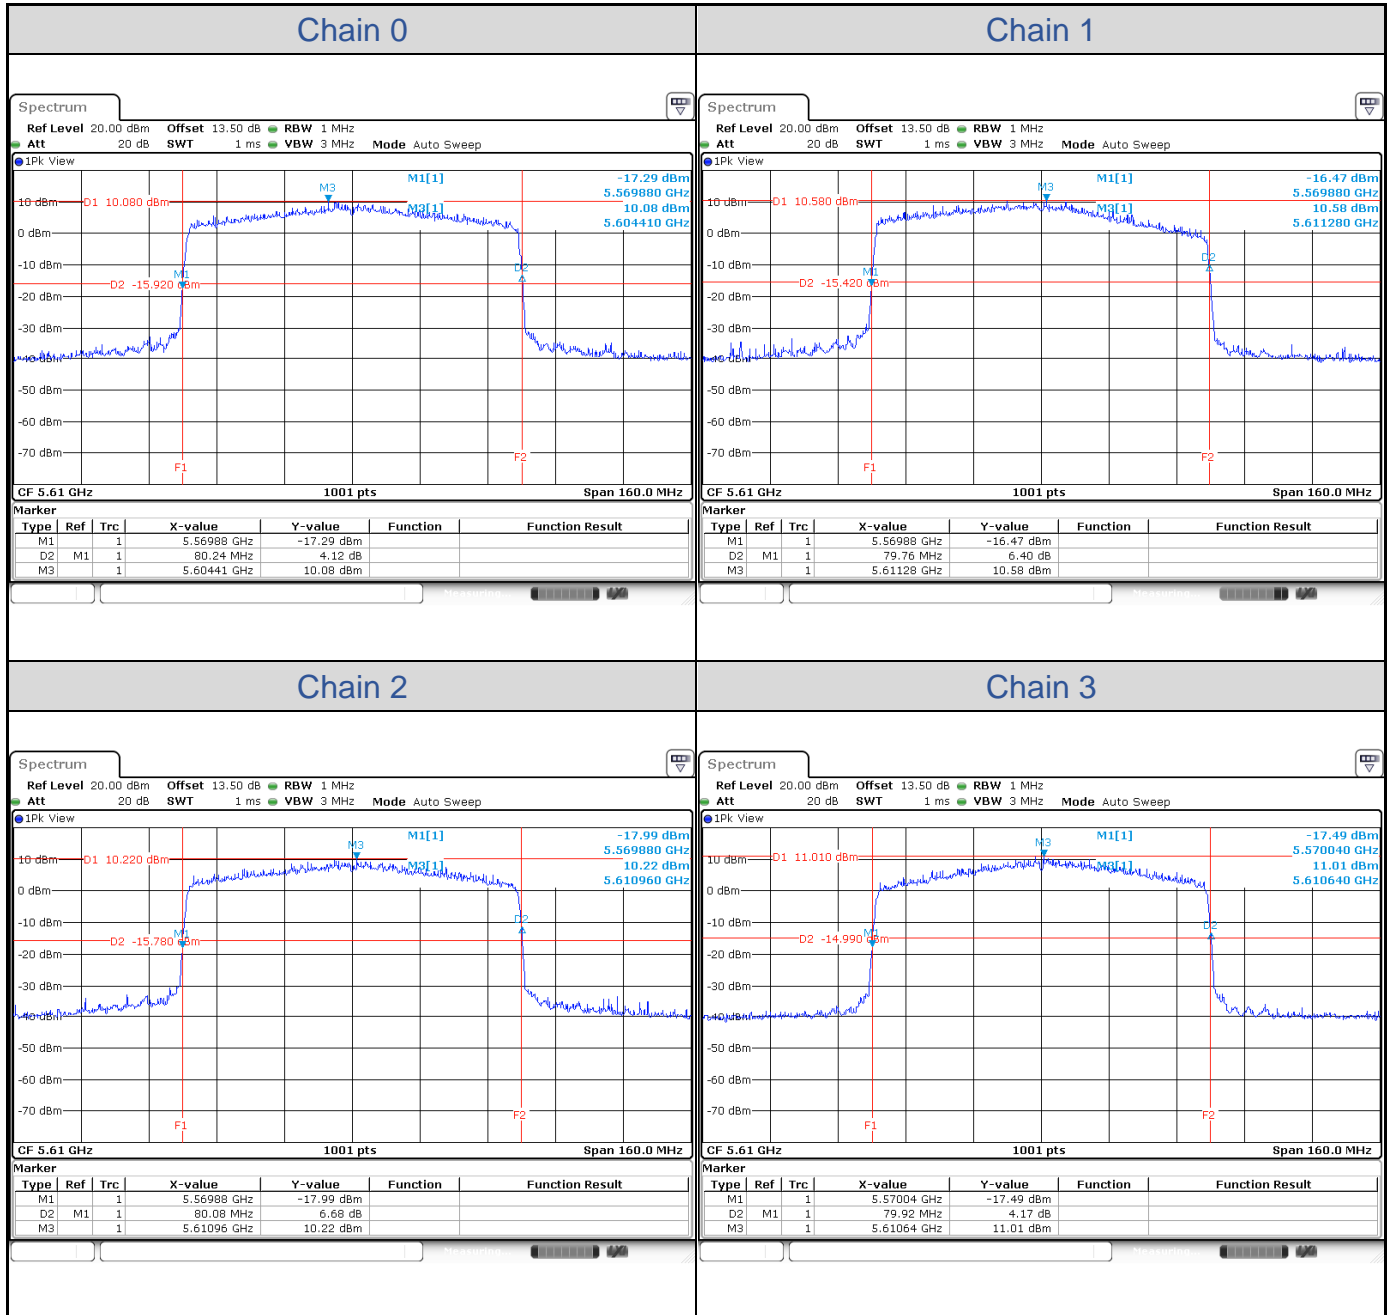

802.11ax HE80-Channel 122

802.11ax HE160

Band	Channel	Frequency (MHz)	26 dB Bandwidth (MHz)			
			Chain 0	Chain 1	Chain 2	Chain 3
U-NII-1	50	5250	81.20	80.88	80.88	81.20
U-NII-2A	50	5250	81.20	80.24	80.56	80.56
U-NII-2C	114	5570	162.40	162.08	161.44	162.08

802.11ax HE160-Channel 50