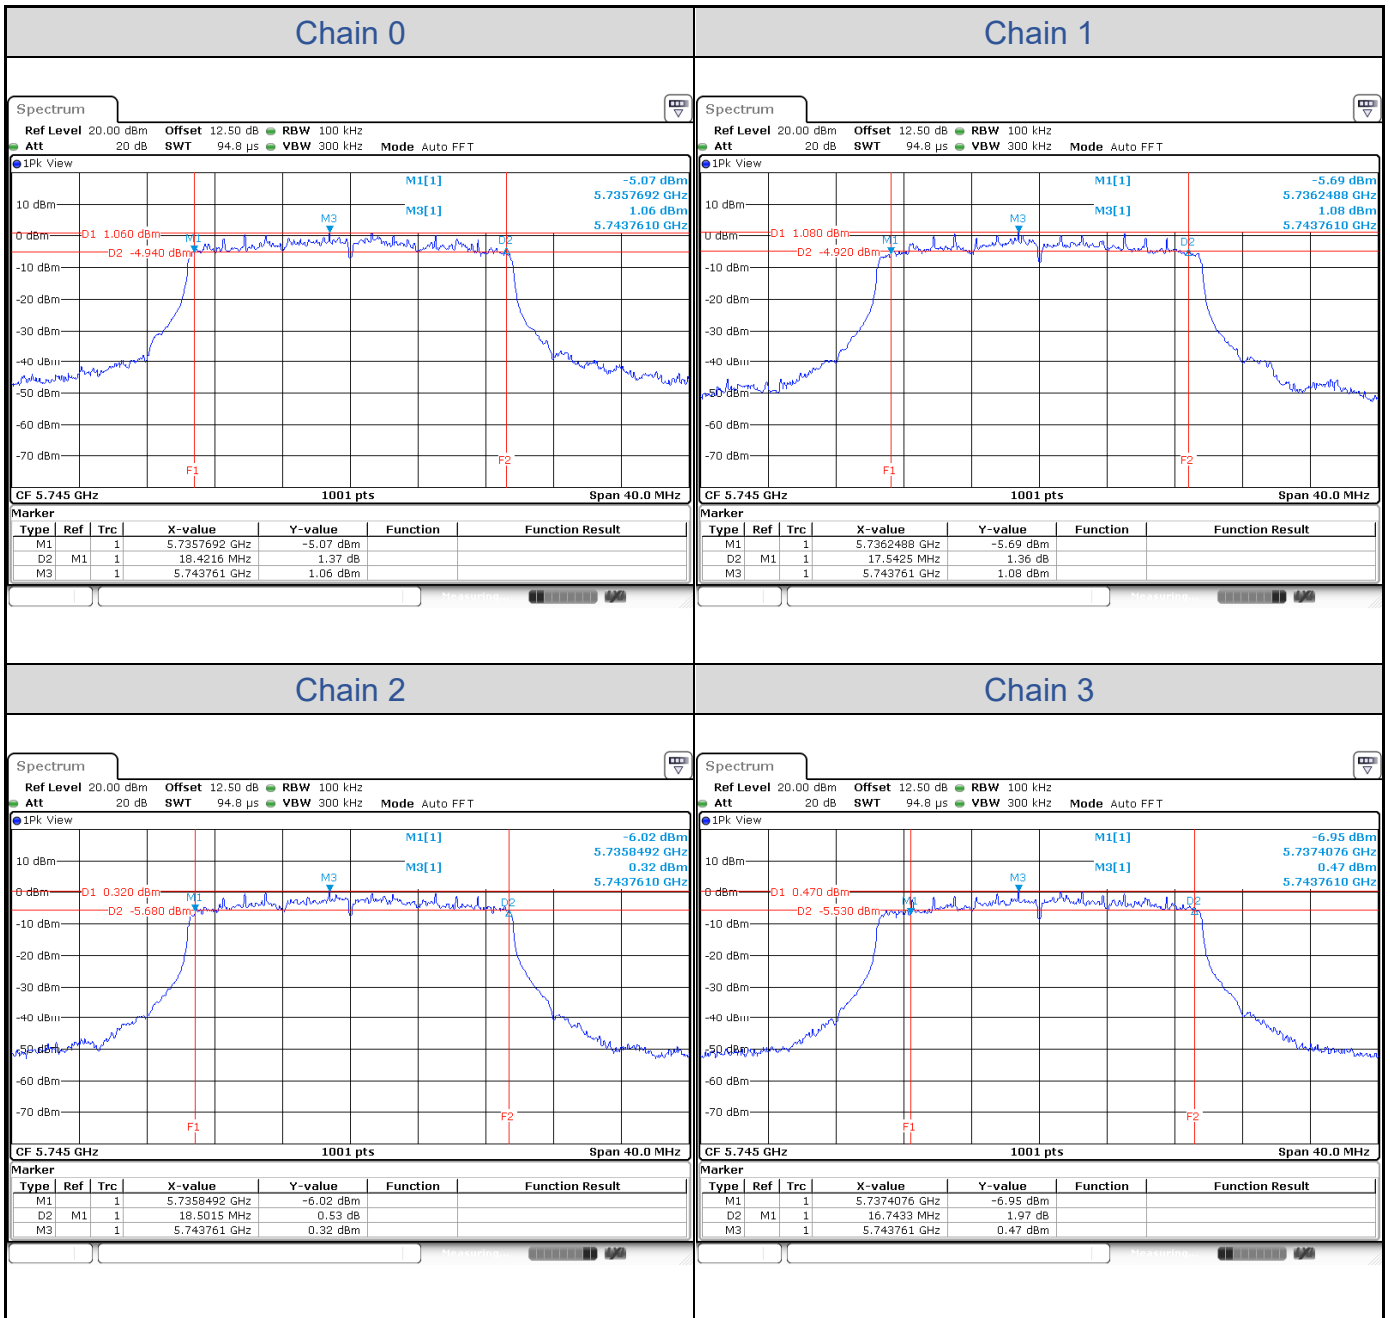

Test Result of 6 dB Bandwidth

802.11ax HE20

Band	Channel	Frequency (MHz)	6 dB Bandwidth (MHz)				Limit (MHz)	Result
			Chain 0	Chain 1	Chain 2	Chain 3		
U-NII-3	149	5745	18.42	17.54	18.50	16.74	> 0.5	Pass
	157	5785	17.90	16.94	18.22	18.42	> 0.5	Pass
	165	5825	16.90	16.26	16.86	18.22	> 0.5	Pass

802.11ax HE20-Channel 149