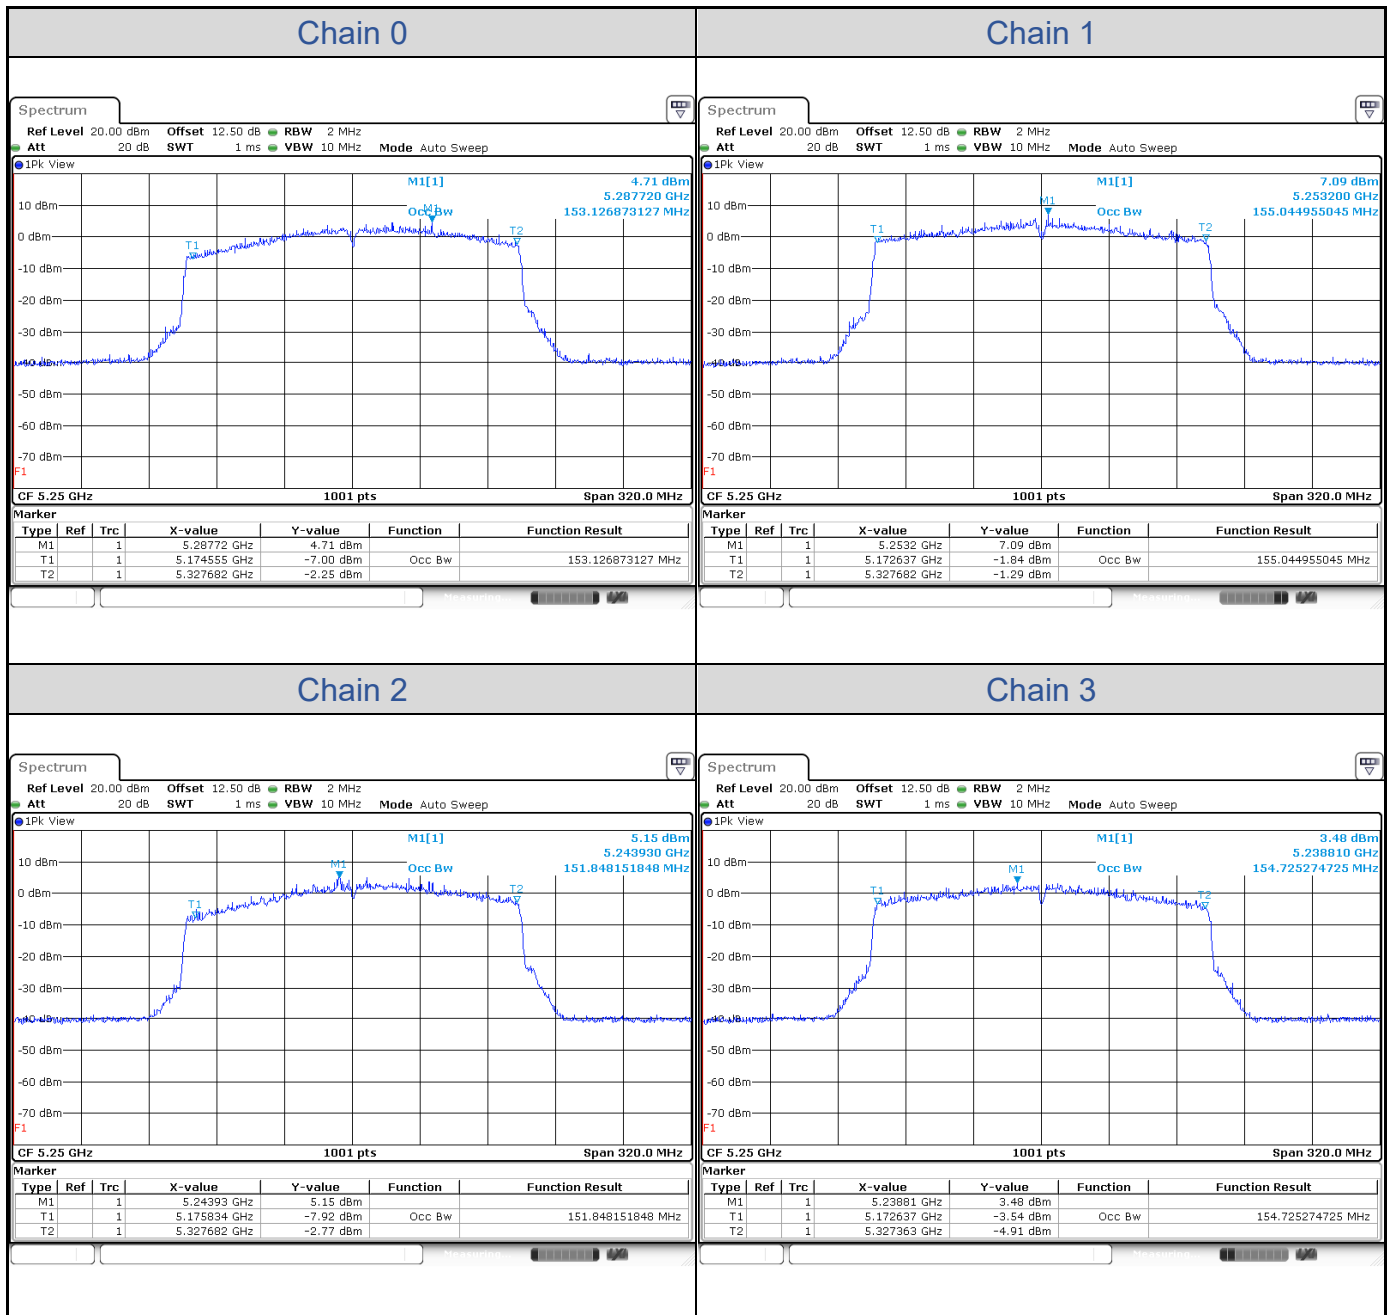

802.11ax HE80-Channel 42

802.11ax HE80-Channel 58

802.11ax HE80-Channel 106

802.11ax HE80-Channel 122

802.11ax HE80-Channel 155

802.11ax HE160

Band	Channel	Frequency (MHz)	99% Bandwidth (MHz)			
			Chain 0	Chain 1	Chain 2	Chain 3
U-NII-1	50	5250	75.44	77.36	74.17	77.36
U-NII-2A	50	5250	77.68	77.68	77.68	77.36
U-NII-2C	114	5570	155.04	152.17	152.49	155.04

802.11ax HE160-Channel 50

802.11ax HE160-Channel 114

Test Result of 6 dB Bandwidth
802.11ax HE20

Band	Channel	Frequency (MHz)	6 dB Bandwidth (MHz)				Limit (MHz)	Result
			Chain 0	Chain 1	Chain 2	Chain 3		
U-NII-3	149	5745	18.42	17.54	18.50	16.74	> 0.5	Pass
	157	5785	17.90	16.94	18.22	18.42	> 0.5	Pass
	165	5825	16.90	16.26	16.86	18.22	> 0.5	Pass