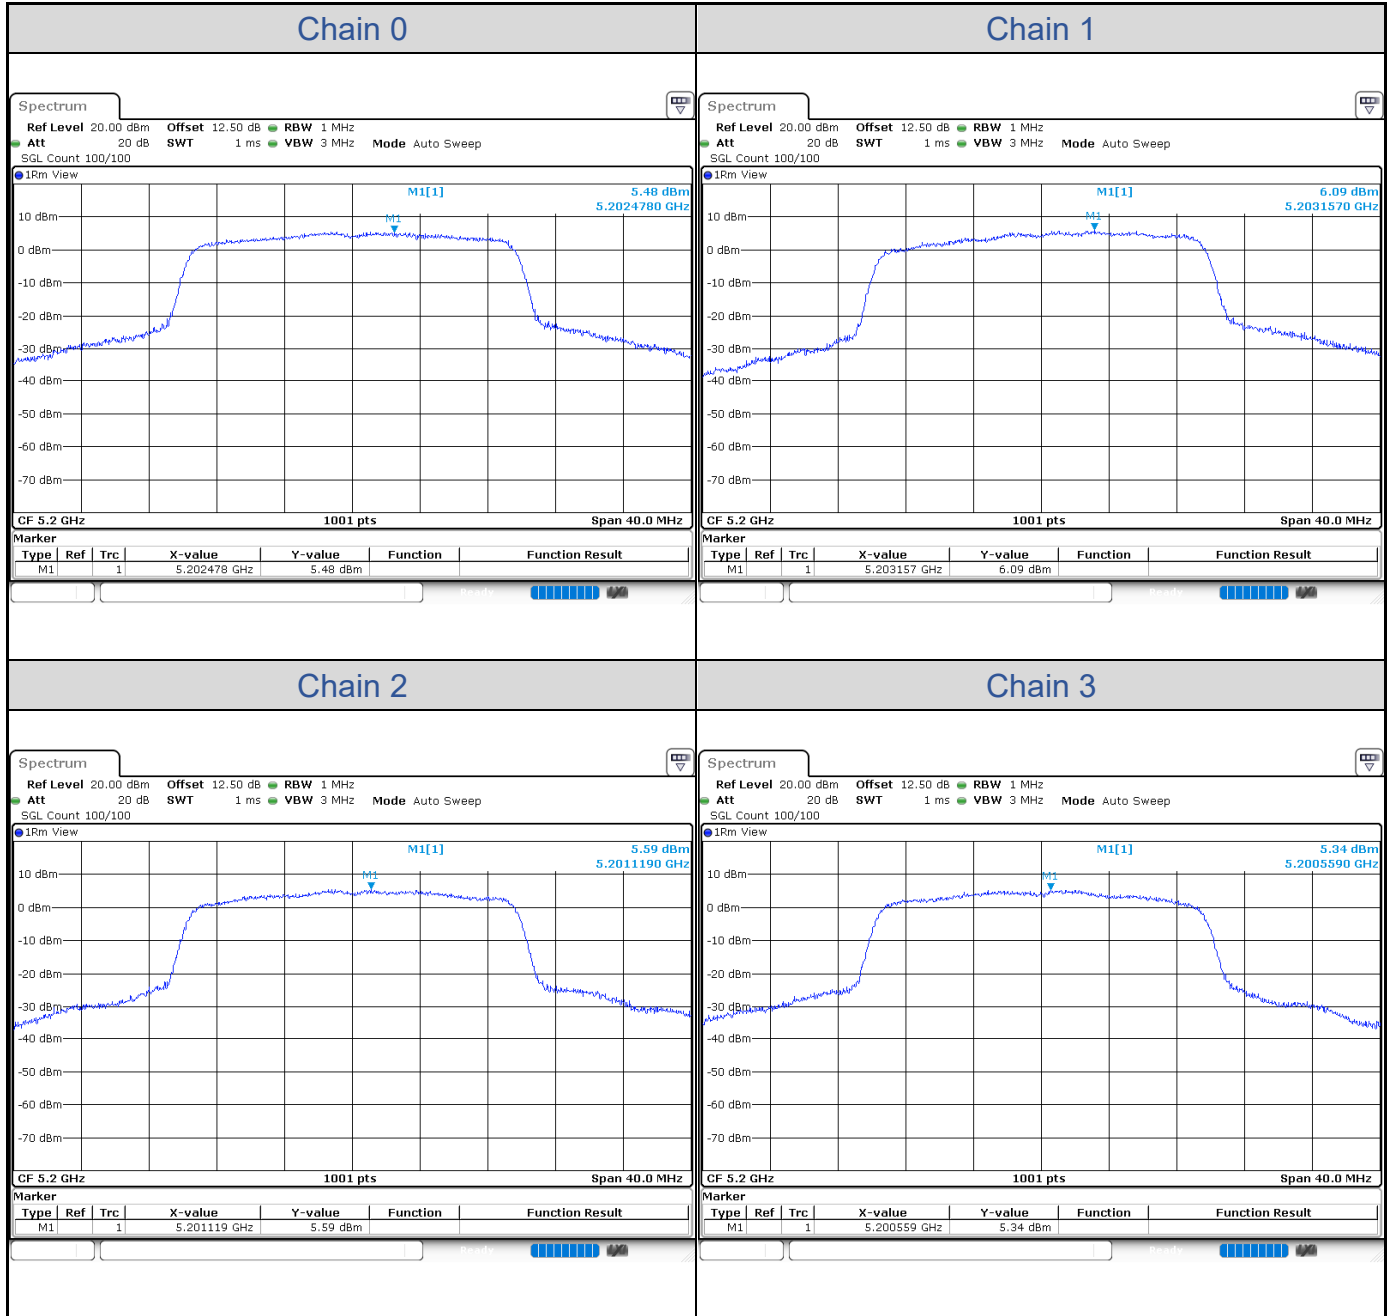

802.11ax HE20-Channel 40