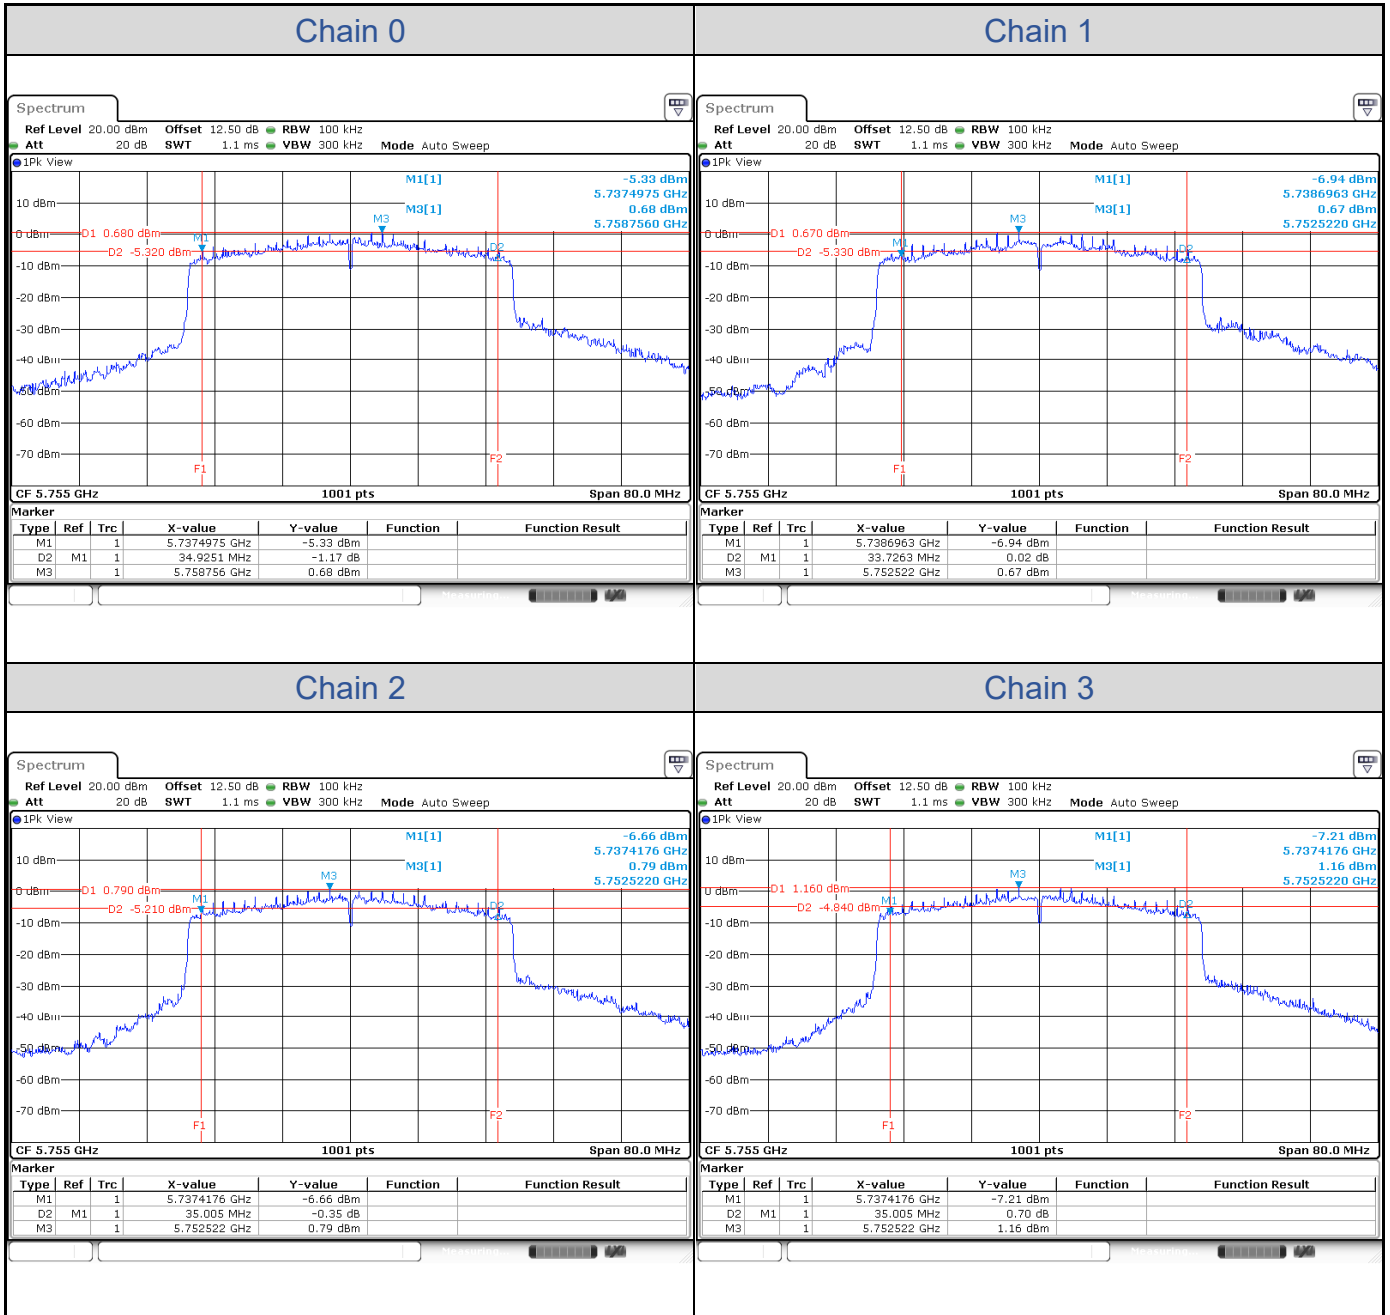

802.11ax HE40

Band	Channel	Frequency (MHz)	6 dB Bandwidth (MHz)				Limit (MHz)	Result
			Chain 0	Chain 1	Chain 2	Chain 3		
U-NII-3	151	5755	34.93	33.73	35.01	35.01	> 0.5	Pass
	159	5795	33.81	33.81	35.01	35.01	> 0.5	Pass

802.11ax HE40-Channel 151