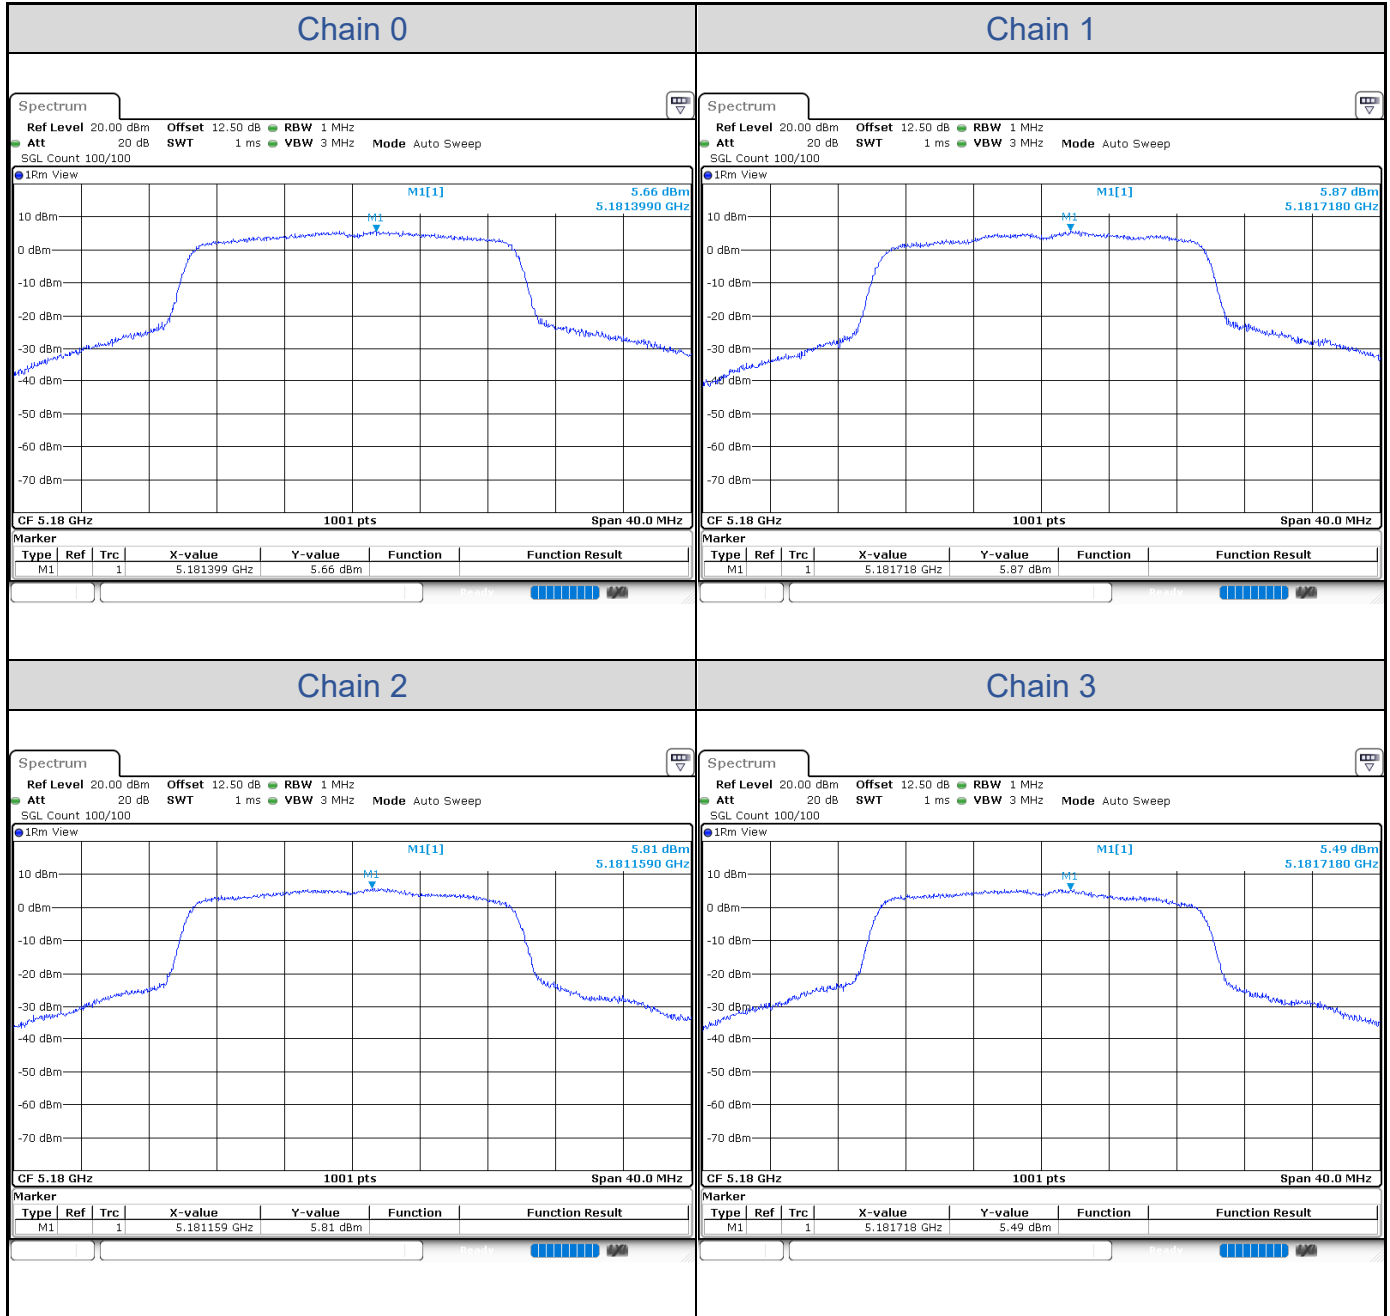

Test Result of Power Spectral Density

802.11ax HE20

Band	Channel	Frequency (MHz)	PSD without Duty Factor (dBm/MHz)				Total PSD with Duty Factor (dBm/MHz)	Maximum Limit (dBm/MHz)	Pass / Fail
			Chain 0	Chain 1	Chain 2	Chain 3			
U-NII-1	36	5180	5.66	5.87	5.81	5.49	12.08	12.41	Pass
	40	5200	5.48	6.09	5.59	5.34	12.01	12.41	Pass
	48	5240	4.79	5.42	5.87	6.17	11.97	12.41	Pass
U-NII-2A	52	5260	-0.85	-1.58	-1.24	-1.29	5.14	6.59	Pass
	60	5300	-1.42	-1.03	-1.60	-2.15	4.84	6.59	Pass
	64	5320	-1.14	-0.94	-2.07	-2.35	4.79	6.59	Pass
U-NII-2C	100	5500	-1.49	-1.28	-0.67	-1.43	5.17	6.76	Pass
	116	5580	-1.78	-1.46	-0.15	-1.83	5.12	6.76	Pass
	140	5700	0.02	-1.05	-2.16	-3.02	4.97	6.76	Pass

Band	Channel	Frequency (MHz)	PSD without Duty Factor (dBm/500kHz)				Total PSD with Duty Factor (dBm/500kHz)	Maximum Limit (dBm/500kHz)	Pass / Fail
			Chain 0	Chain 1	Chain 2	Chain 3			
U-NII-3	149	5745	-1.84	-1.61	-2.37	-2.17	4.39	25.92	Pass
	157	5785	0.05	0.25	-0.02	-0.71	6.28	25.92	Pass
	165	5825	-1.39	-1.76	-1.45	-0.06	5.26	25.92	Pass

802.11ax HE20-Channel 36