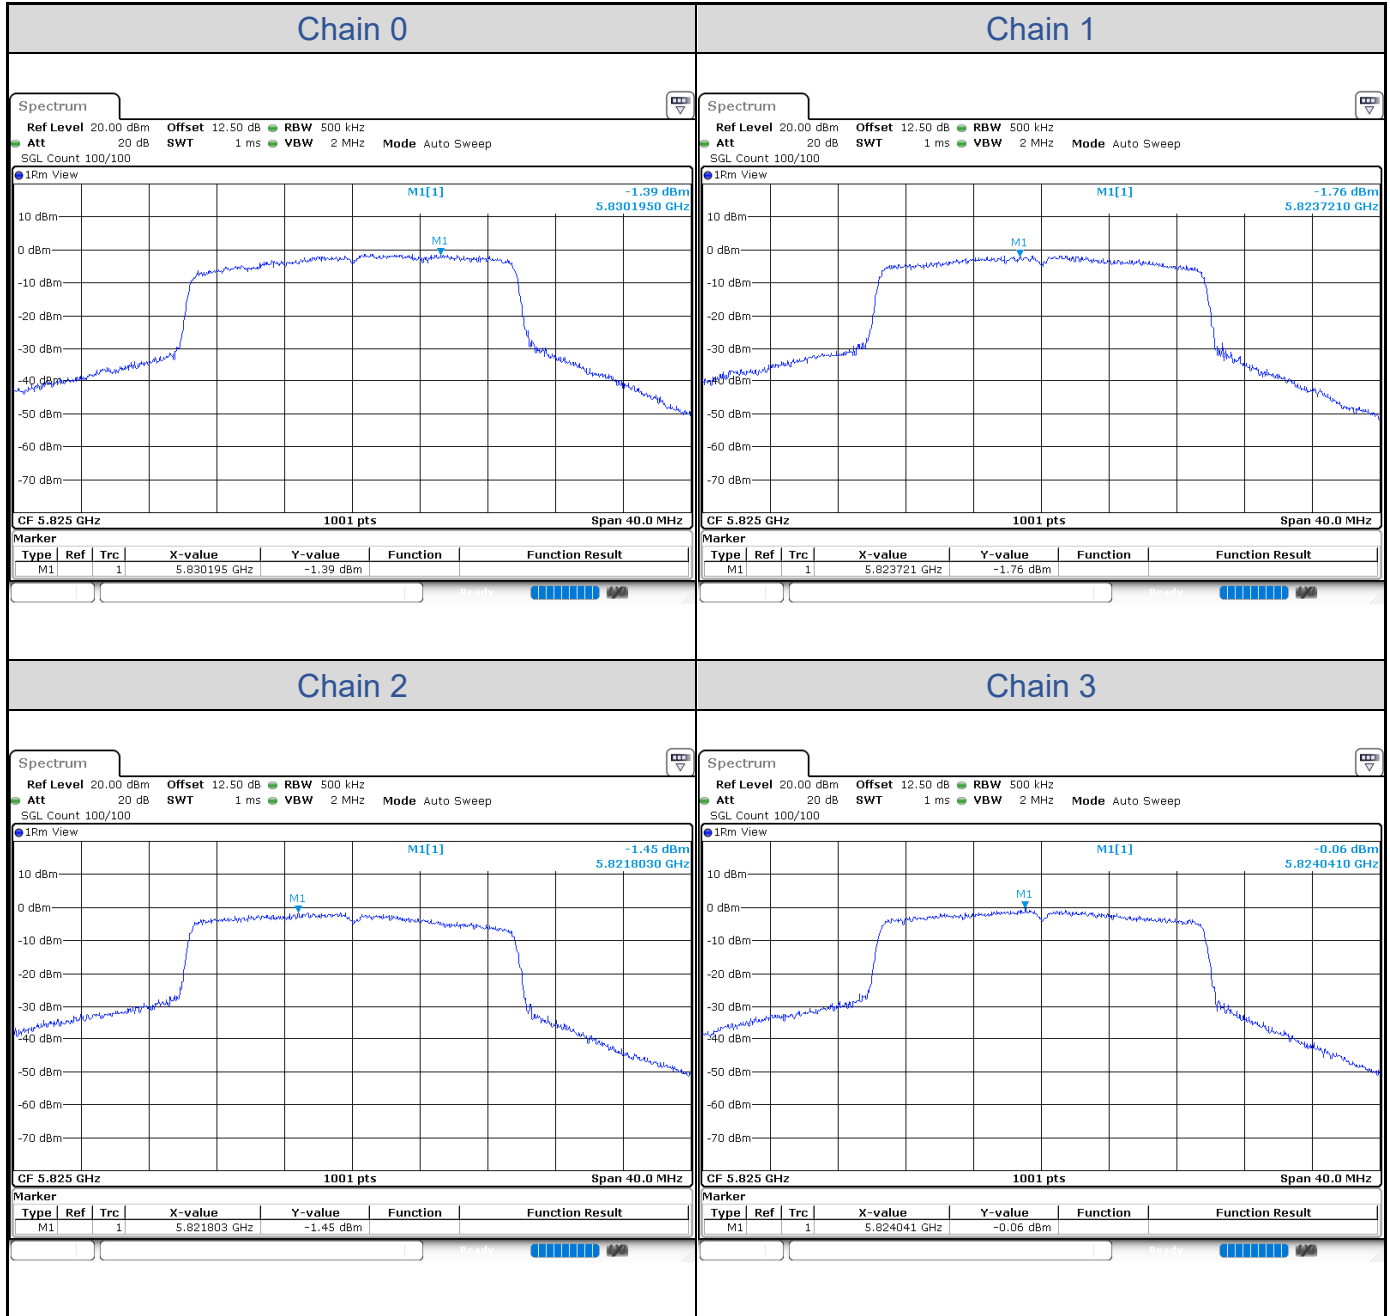

802.11ax HE20-Channel 165

802.11ax HE40

Band	Channel	Frequency (MHz)	PSD without Duty Factor (dBm/MHz)				Total PSD with Duty Factor (dBm/MHz)	Maximum Limit (dBm/MHz)	Pass / Fail
			Chain 0	Chain 1	Chain 2	Chain 3			
U-NII-1	38	5190	3.72	3.85	3.89	1.85	10.03	12.41	Pass
	46	5230	5.25	6.04	4.24	2.97	11.39	12.41	Pass
U-NII-2A	54	5270	-4.21	-3.40	-5.00	-4.83	2.31	6.59	Pass
	62	5310	-3.35	-2.35	-3.83	-4.89	3.11	6.59	Pass
U-NII-2C	102	5510	-3.32	-2.81	-3.44	-3.71	3.31	6.76	Pass
	110	5550	-4.24	-2.04	-2.22	-3.71	3.67	6.76	Pass
	134	5670	-3.03	-3.15	-2.94	-4.32	3.30	6.76	Pass

Band	Channel	Frequency (MHz)	PSD without Duty Factor (dBm/500kHz)				Total PSD with Duty Factor (dBm/500kHz)	Maximum Limit (dBm/500kHz)	Pass / Fail
			Chain 0	Chain 1	Chain 2	Chain 3			
U-NII-3	151	5755	-4.02	-3.92	-1.91	-1.68	3.88	25.92	Pass
	159	5795	-1.16	-1.05	-1.23	-1.12	5.48	25.92	Pass