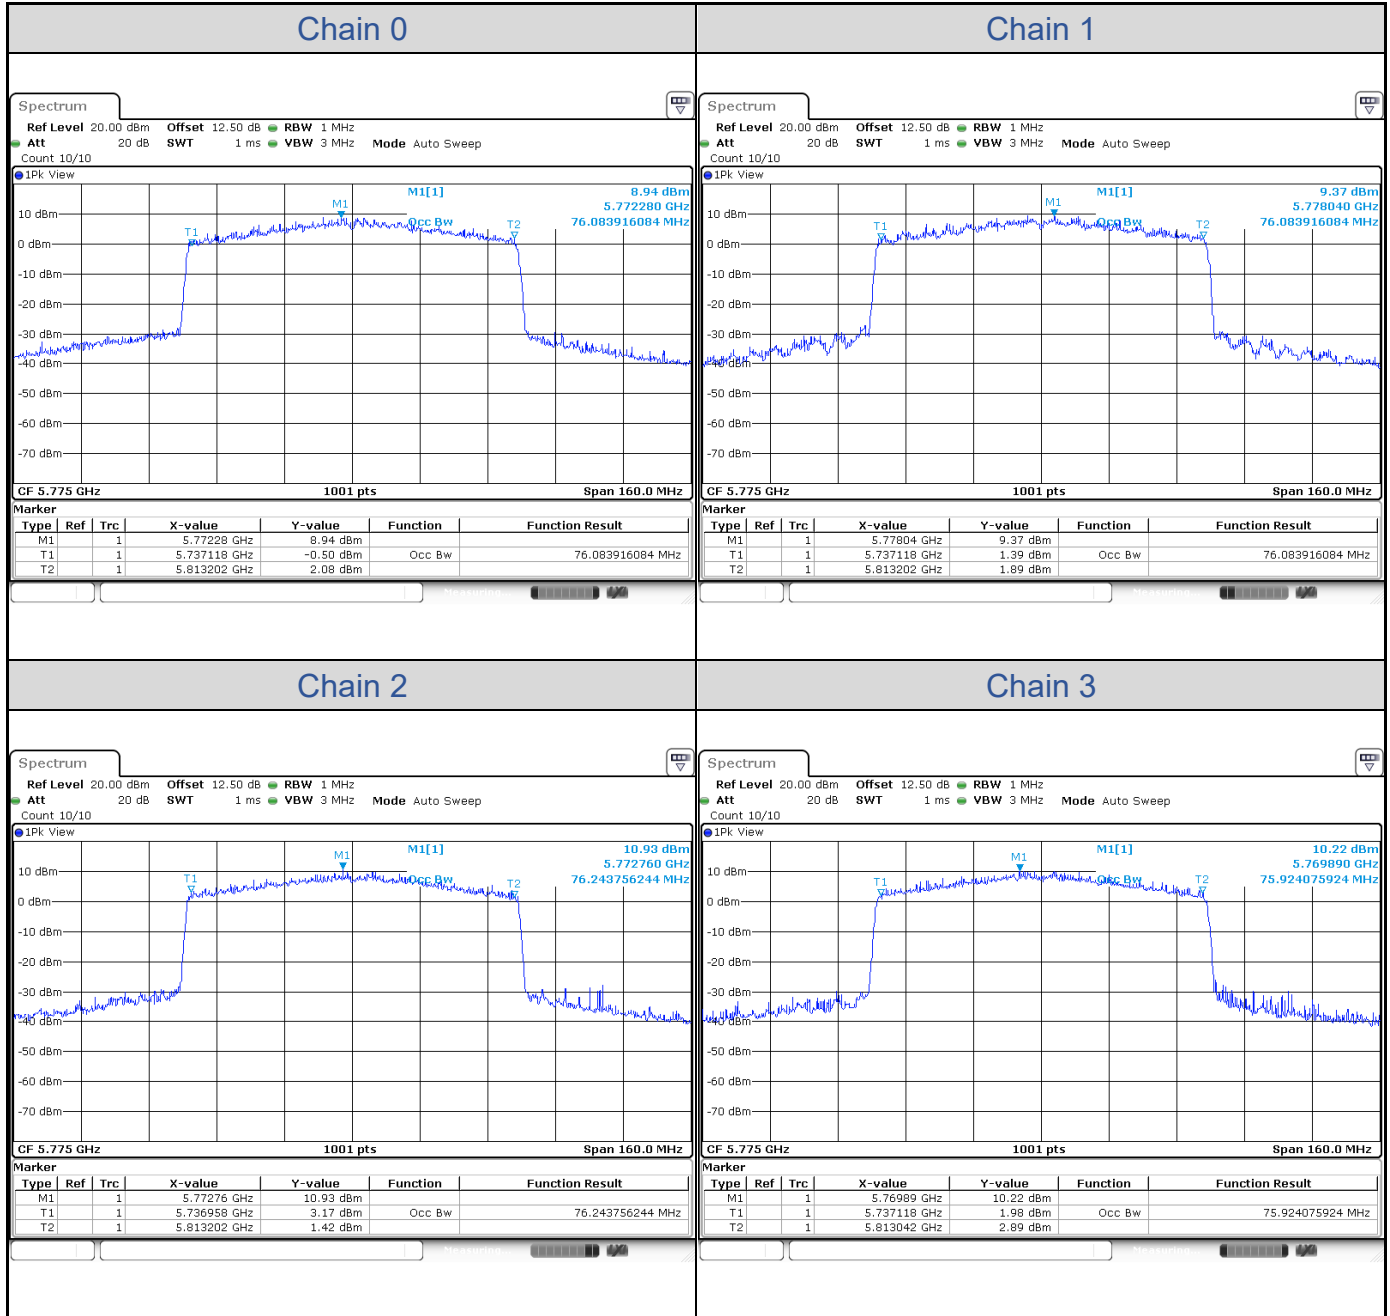

802.11ax HE80-Channel 155

802.11ax HE160

Band	Channel	Frequency (MHz)	99% Bandwidth (MHz)			
			Chain 0	Chain 1	Chain 2	Chain 3
U-NII-1	50	5250	75.44	77.36	74.17	77.36
U-NII-2A	50	5250	77.68	77.68	77.68	77.36
U-NII-2C	114	5570	155.04	152.17	152.49	155.04

802.11ax HE160-Channel 50