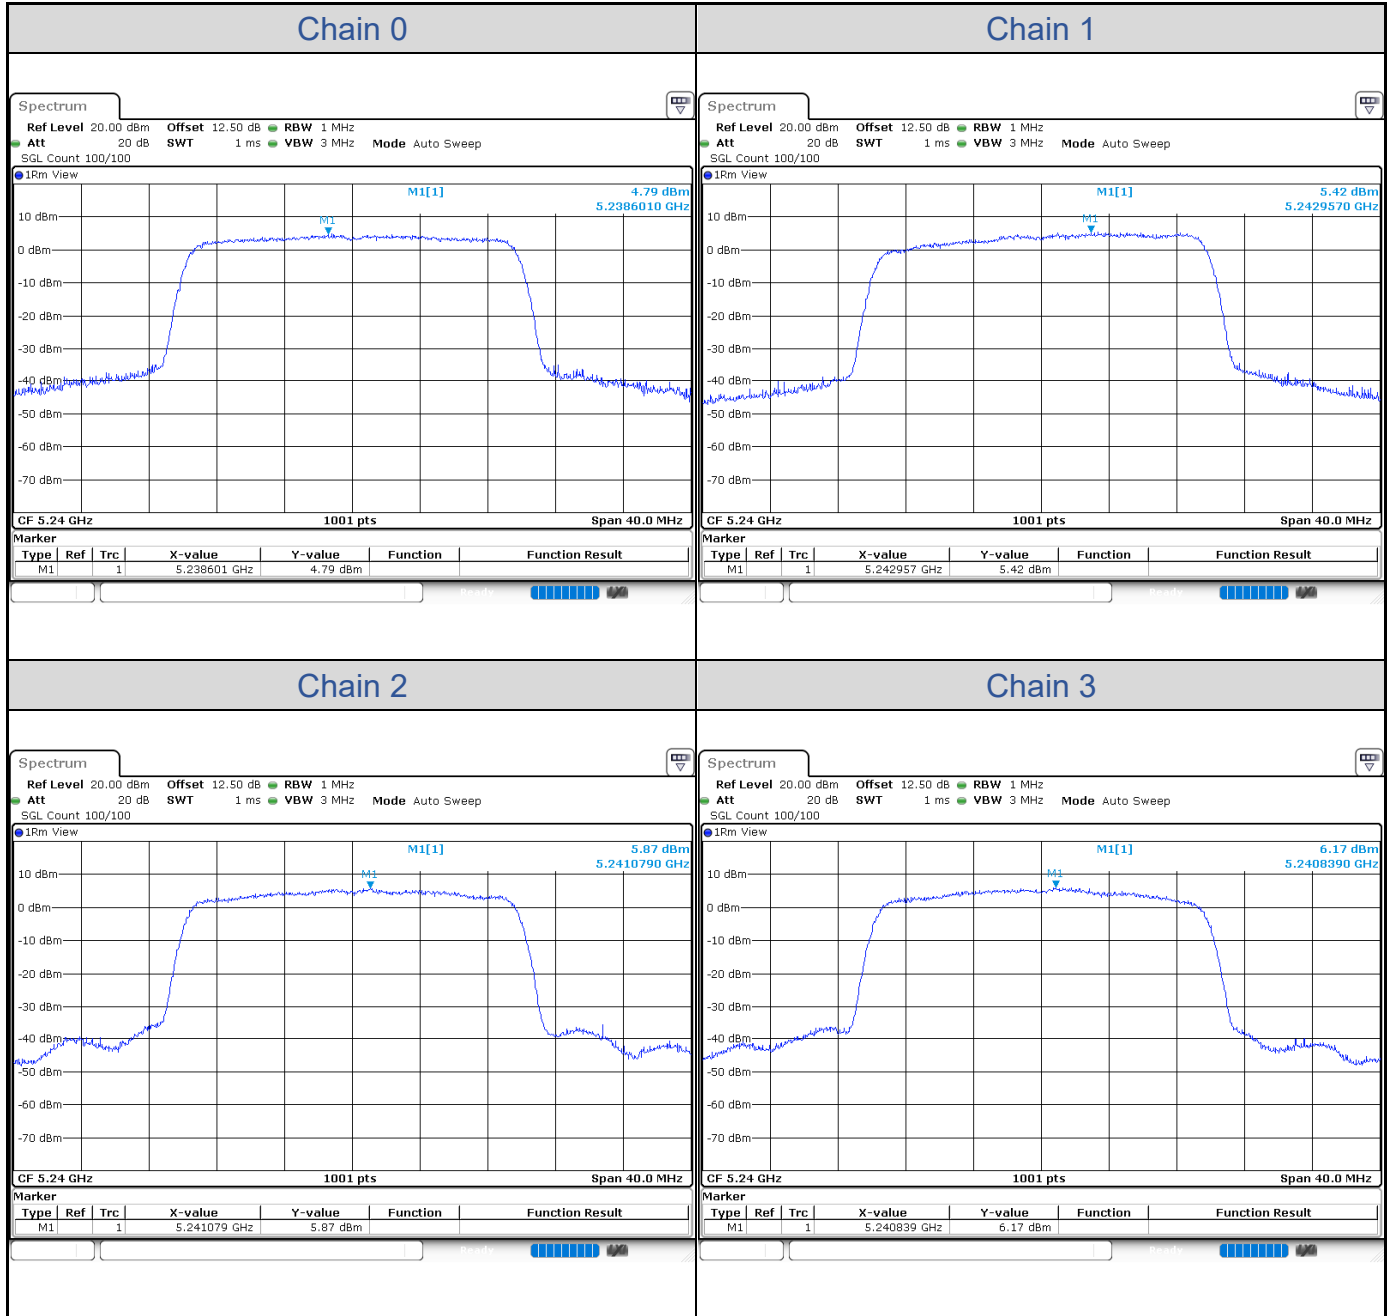

802.11ax HE20-Channel 48