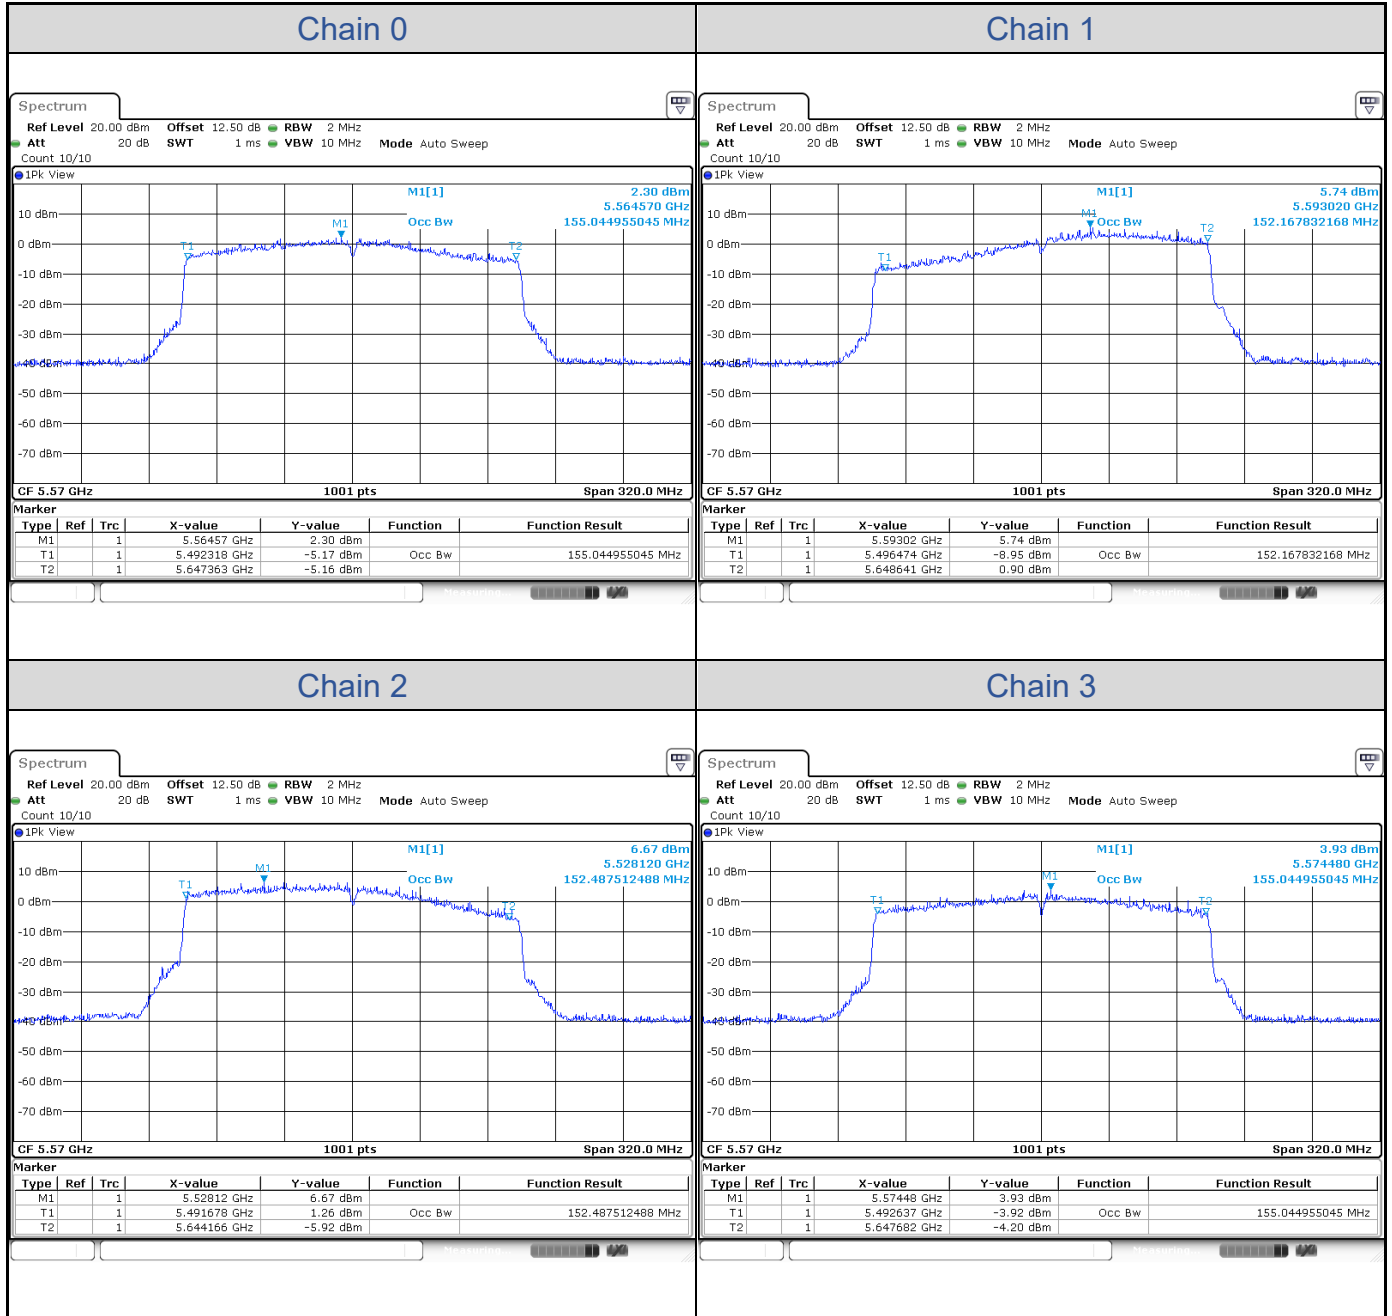

802.11ax HE80-Channel 42

802.11ax HE80-Channel 58

802.11ax HE80-Channel 106

802.11ax HE80-Channel 122

802.11ax HE80-Channel 155

802.11ax HE160

Band	Channel	Frequency (MHz)	99% Bandwidth (MHz)			
			Chain 0	Chain 1	Chain 2	Chain 3
U-NII-1	50	5250	75.44	77.36	74.17	77.36
U-NII-2A	50	5250	77.68	77.68	77.68	77.36
U-NII-2C	114	5570	155.04	152.17	152.49	155.04

802.11ax HE160-Channel 50

802.11ax HE160-Channel 114

Test Result of 6 dB Bandwidth
802.11ax HE20

Band	Channel	Frequency (MHz)	6 dB Bandwidth (MHz)				Limit (MHz)	Result
			Chain 0	Chain 1	Chain 2	Chain 3		
U-NII-3	149	5745	18.42	17.54	18.50	16.74	> 0.5	Pass
	157	5785	17.90	16.94	18.22	18.42	> 0.5	Pass
	165	5825	16.90	16.26	16.86	18.22	> 0.5	Pass