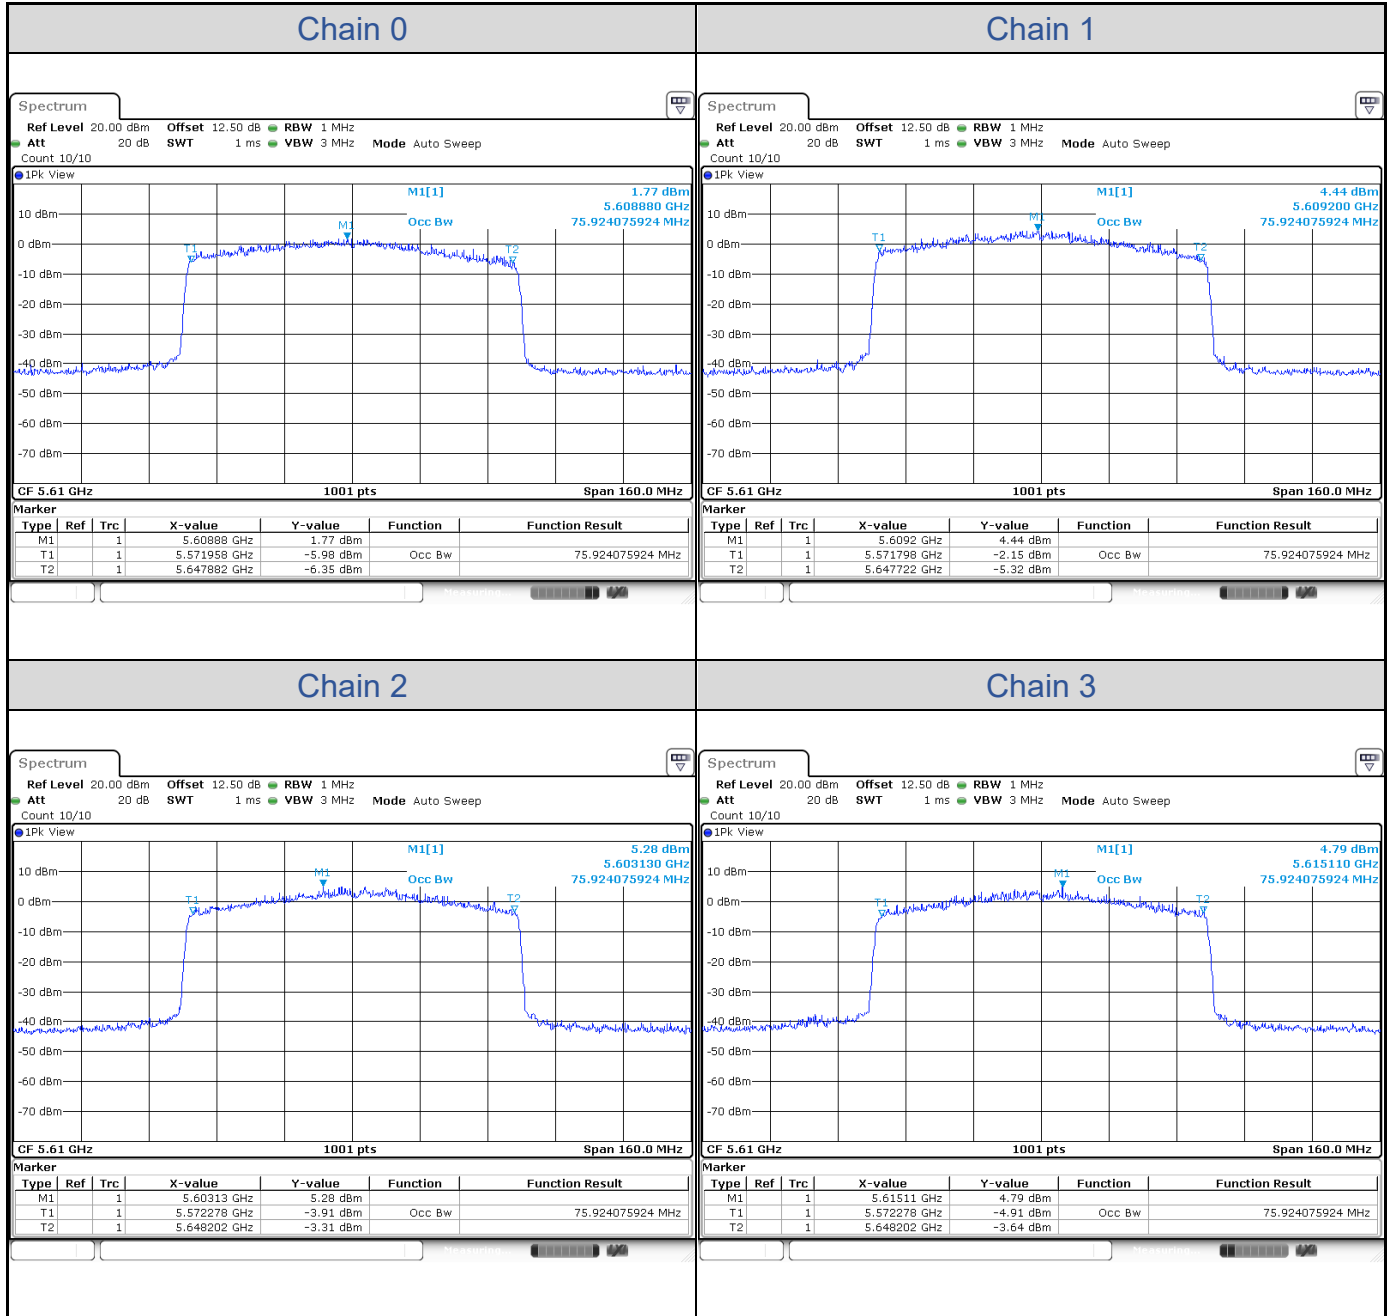

802.11ax HE80-Channel 122