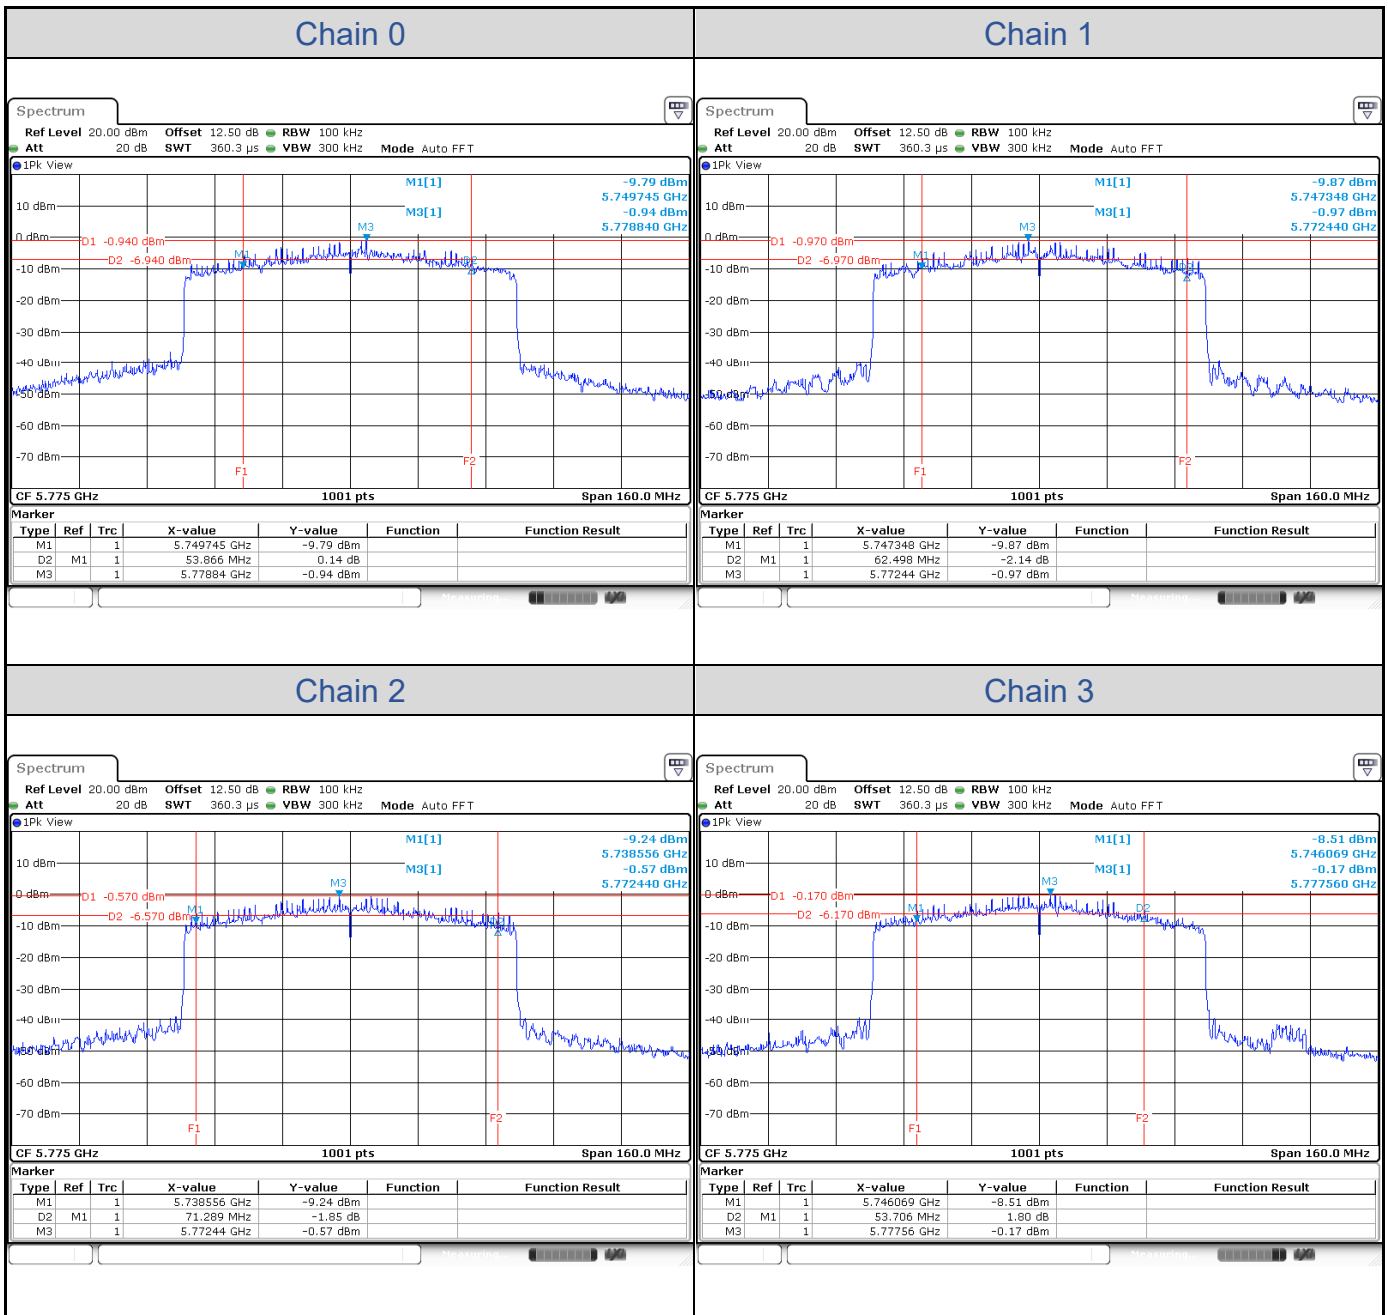

802.11ax HE80

Band	Channel	Frequency (MHz)	6 dB Bandwidth (MHz)				Limit (MHz)	Result
			Chain 0	Chain 1	Chain 2	Chain 3		
U-NII-3	155	5775	53.87	62.50	71.29	53.71	> 0.5	Pass

802.11ax HE80-Channel 155