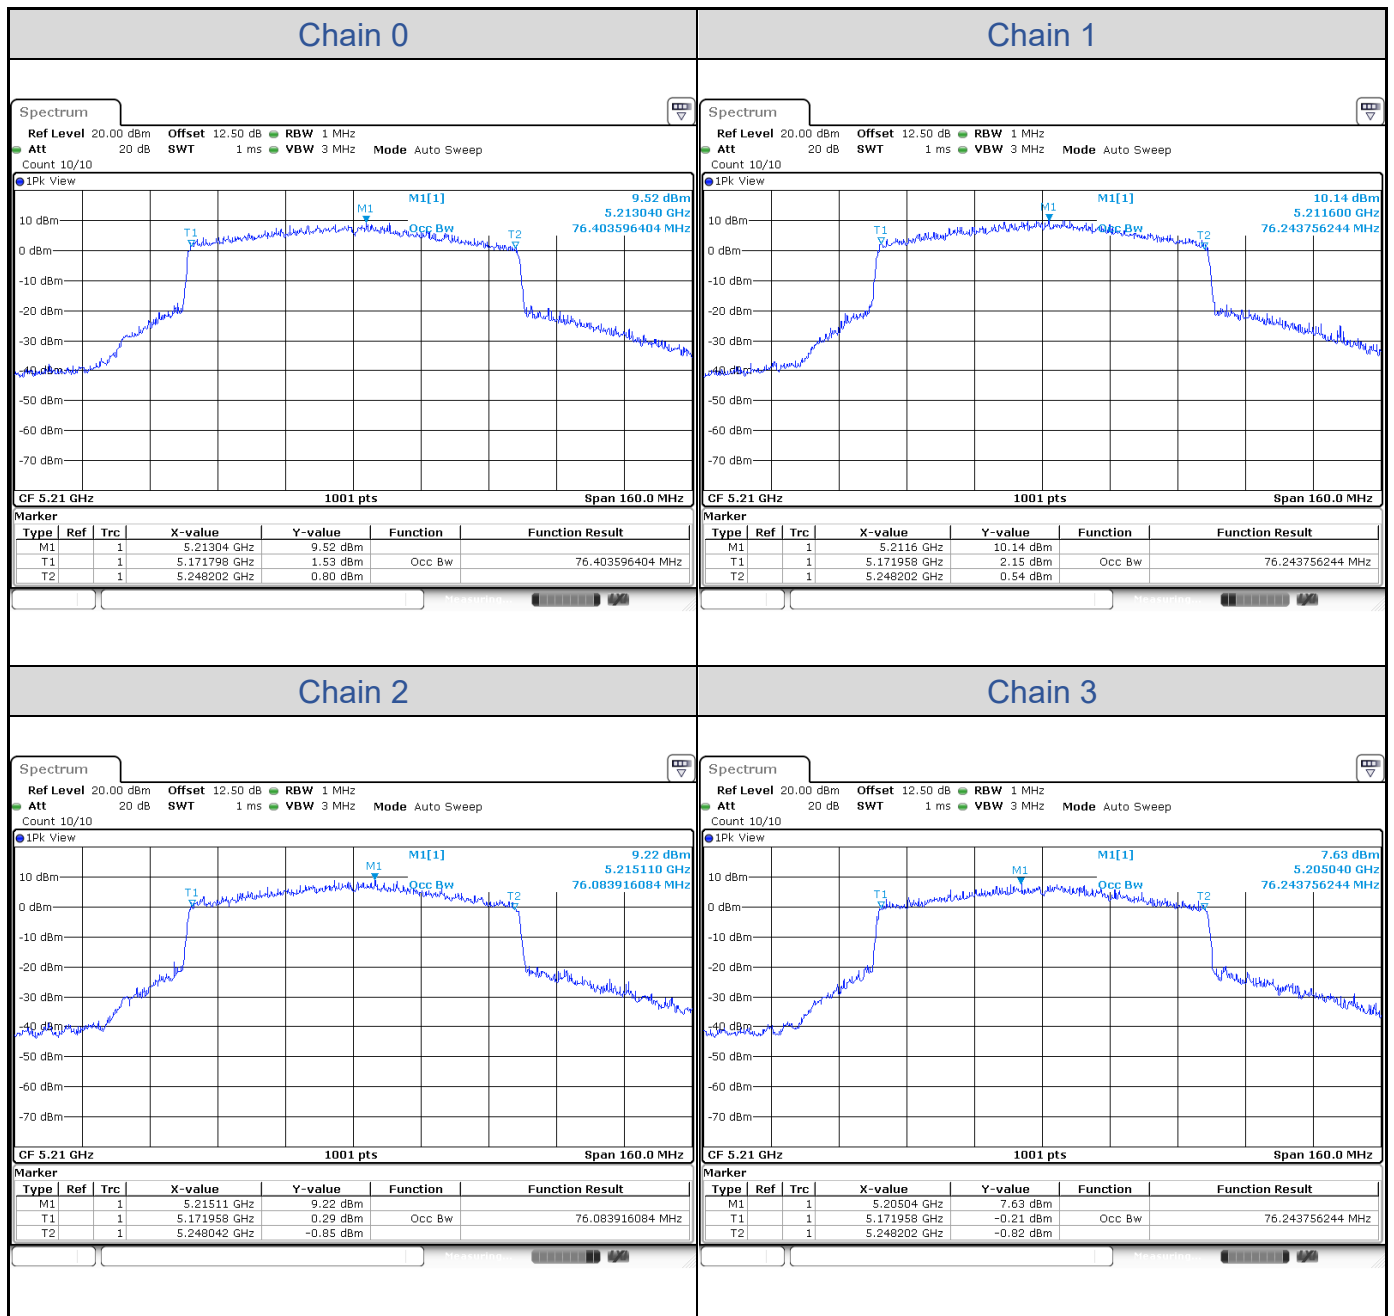

802.11ax HE80

Band	Channel	Frequency (MHz)	99% Bandwidth (MHz)			
			Chain 0	Chain 1	Chain 2	Chain 3
U-NII-1	42	5210	76.40	76.24	76.08	76.24
U-NII-2A	58	5290	76.40	76.24	76.24	76.24
U-NII-2C	106	5530	75.92	76.24	76.24	76.08
	122	5610	75.92	75.92	75.92	75.92
U-NII-3	155	5775	76.08	76.08	76.24	75.92

802.11ax HE80-Channel 42