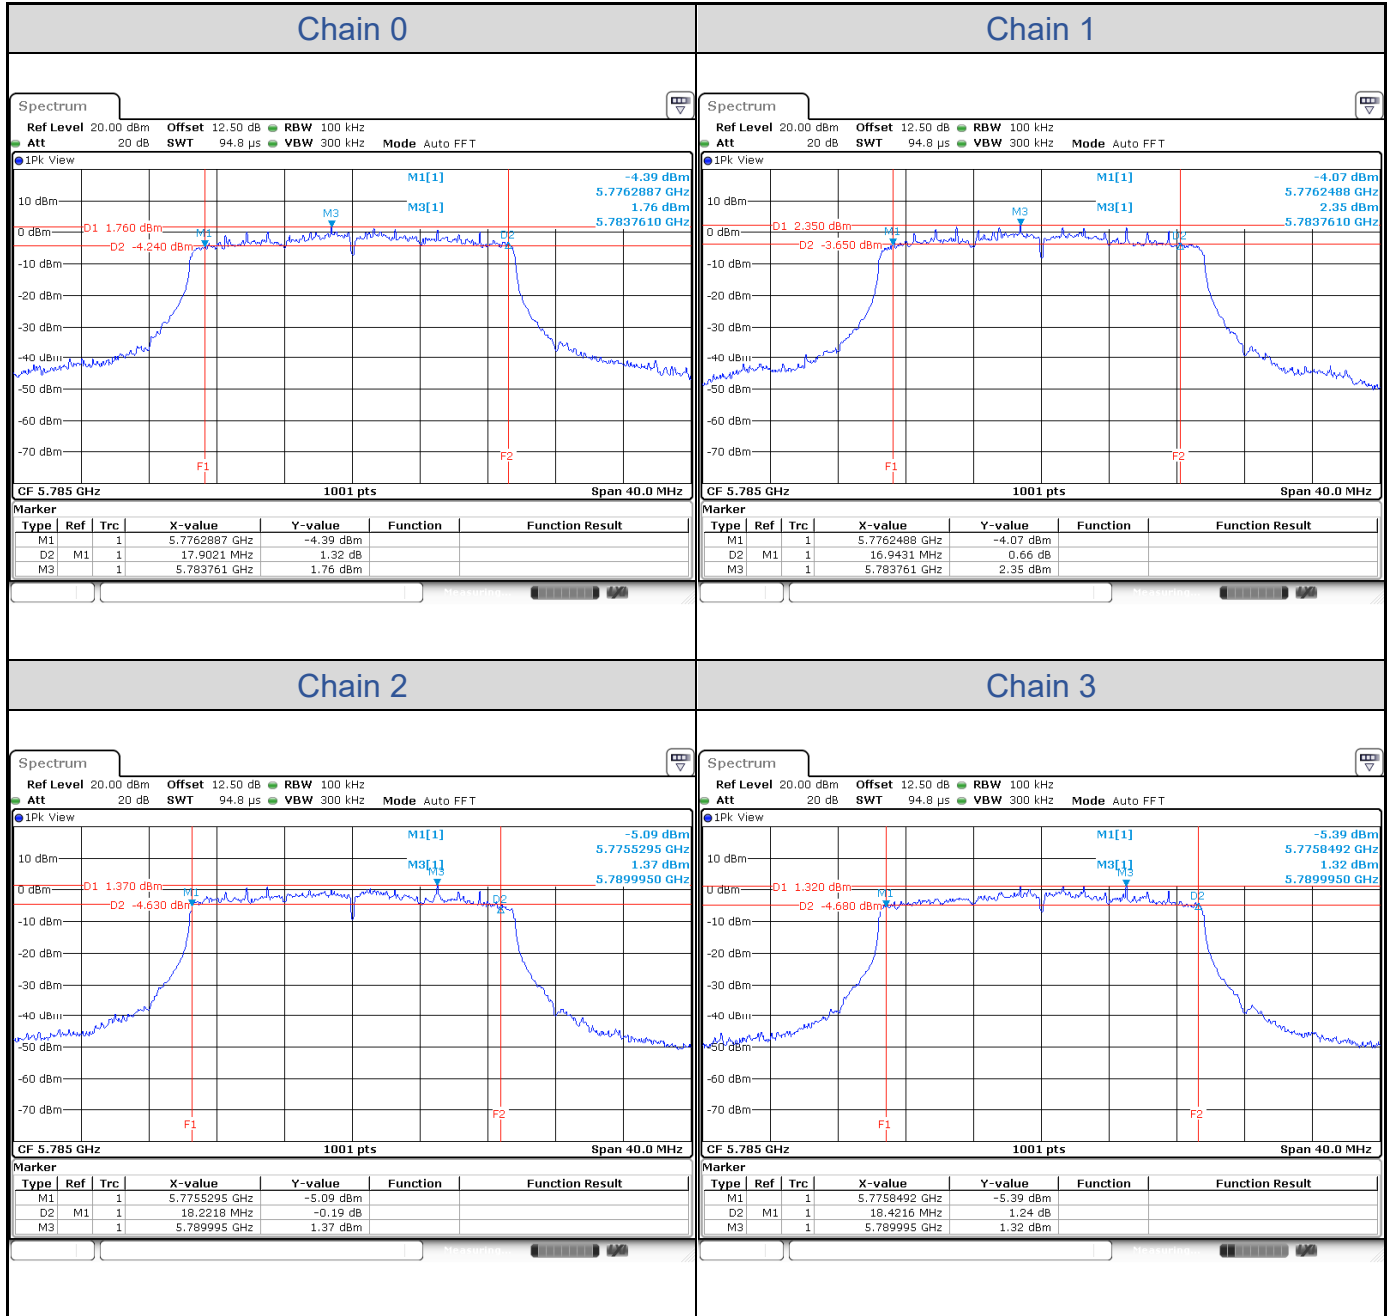

802.11ax HE20-Channel 157