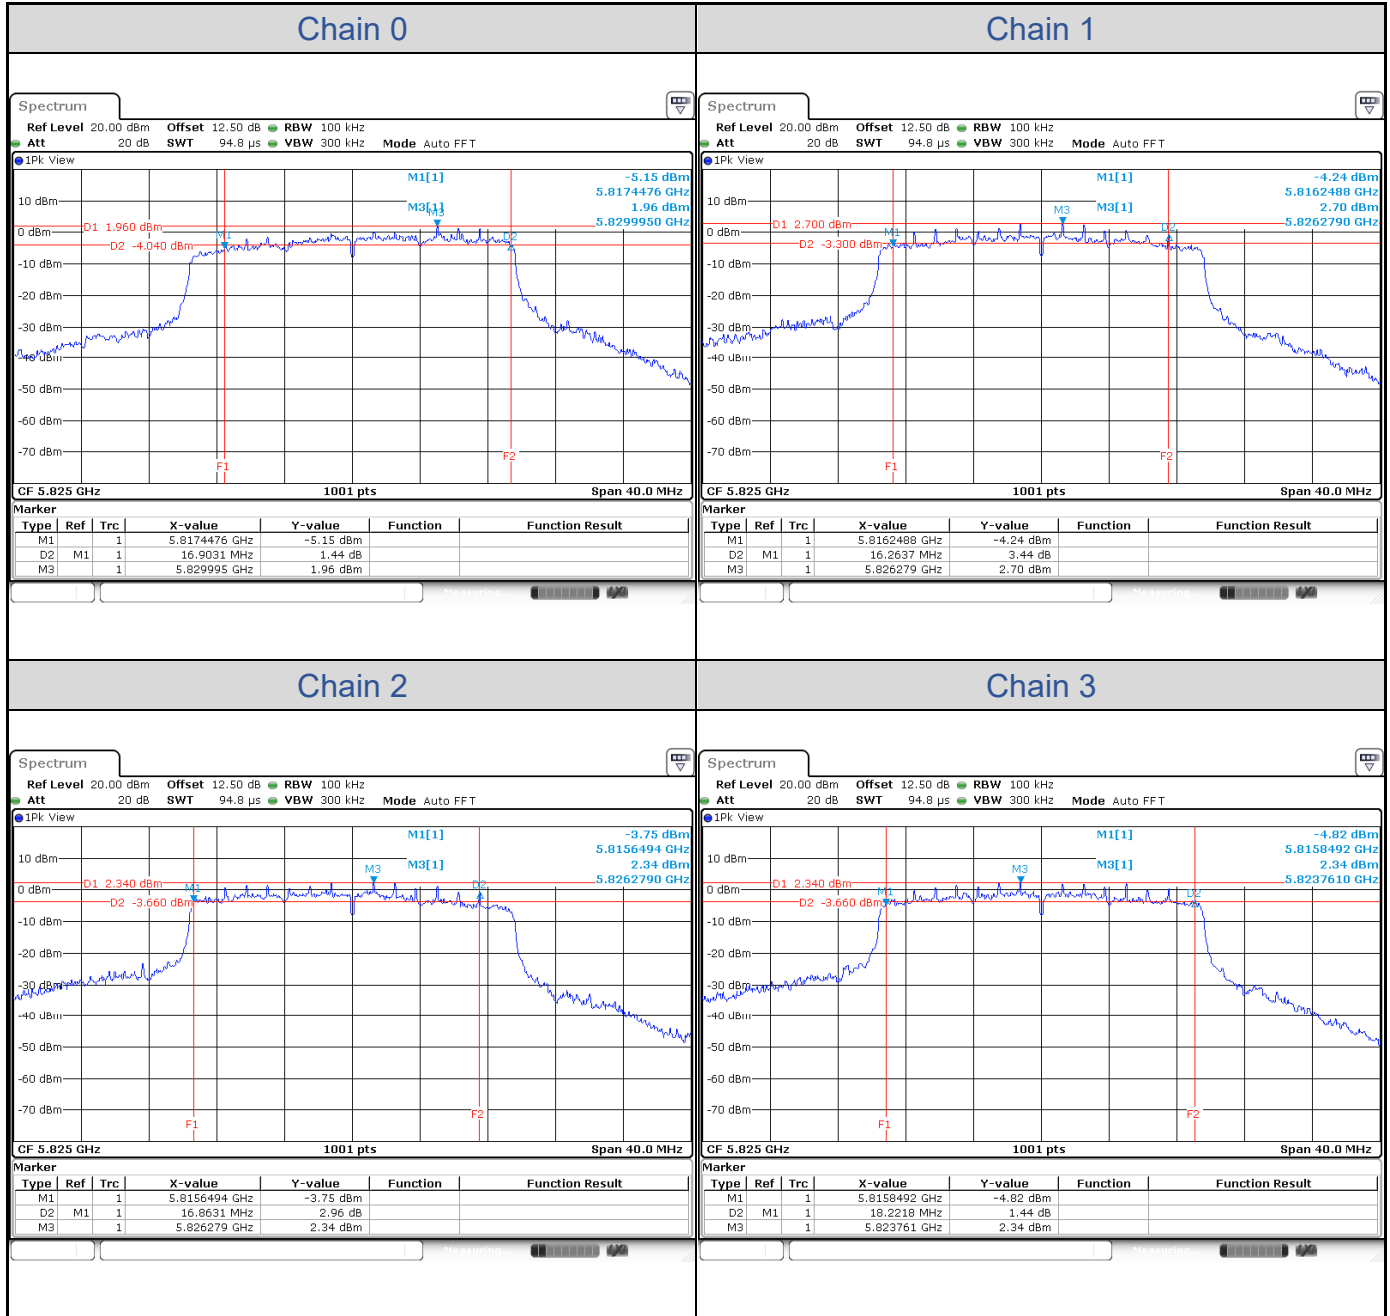

802.11ax HE20-Channel 165

802.11ax HE40

Band	Channel	Frequency (MHz)	6 dB Bandwidth (MHz)				Limit (MHz)	Result
			Chain 0	Chain 1	Chain 2	Chain 3		
U-NII-3	151	5755	34.93	33.73	35.01	35.01	> 0.5	Pass
	159	5795	33.81	33.81	35.01	35.01	> 0.5	Pass

802.11ax HE40-Channel 151