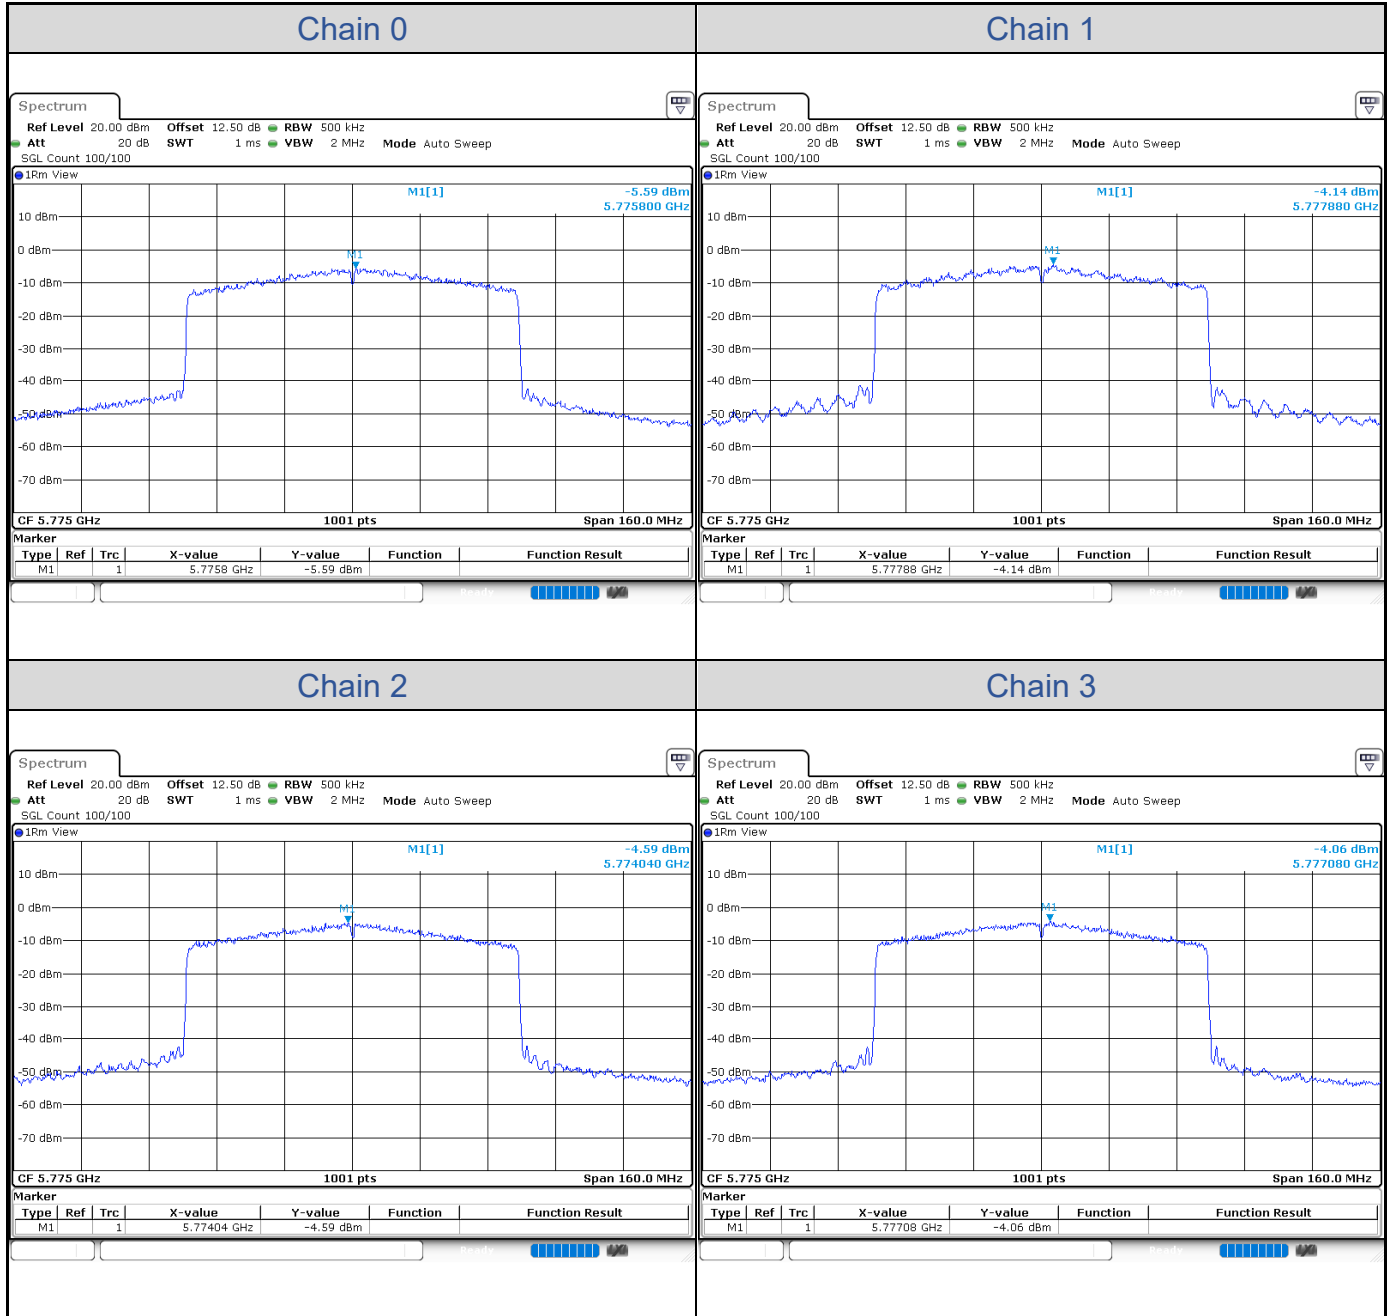

**802.11ax HE80-Channel 42**

**802.11ax HE80-Channel 58**

802.11ax HE80-Channel 106

802.11ax HE80-Channel 122

802.11ax HE80-Channel 155

**802.11ax HE160**

Band	Channel	Frequency (MHz)	PSD without Duty Factor (dBm/MHz)				Total PSD with Duty Factor (dBm/MHz)	Maximum Limit (dBm/MHz)	Pass / Fail
			Chain 0	Chain 1	Chain 2	Chain 3			
U-NII-1	50	5250	-12.22	-9.80	-12.05	-12.18	-3.36	12.41	Pass
U-NII-2A	50	5250	-11.39	-10.14	-10.76	-11.48	-2.84	6.59	Pass
U-NII-2C	114	5570	-11.13	-10.66	-8.86	-12.11	-2.45	6.76	Pass

**802.11ax HE160-Channel 50-(U-NII-1)**

**802.11ax HE160-Channel 50-(U-NII-2A)**

**802.11ax HE160-Channel 114**
