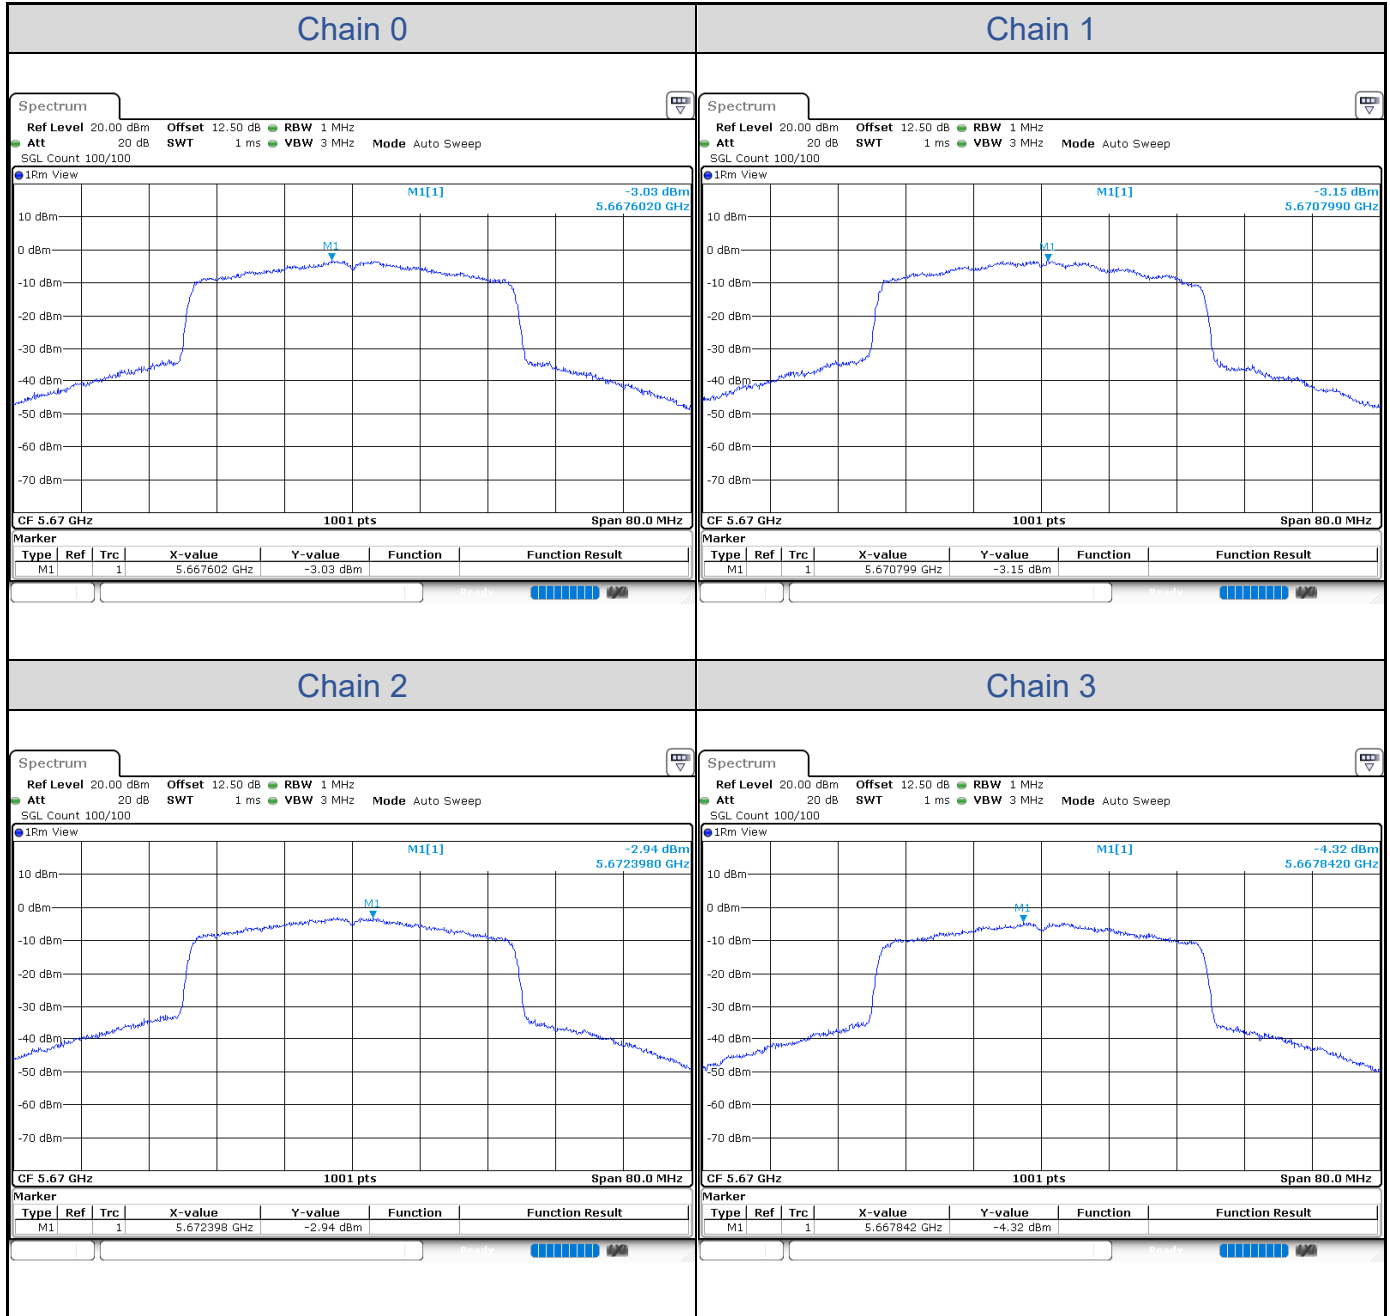

**802.11ax HE40-Channel 38**

**802.11ax HE40-Channel 46**

**802.11ax HE40-Channel 54**

**802.11ax HE40-Channel 62**

**802.11ax HE40-Channel 102**

**802.11ax HE40-Channel 110**

**802.11ax HE40-Channel 134**

**802.11ax HE40-Channel 151**

802.11ax HE40-Channel 159

**802.11ax HE80**

Band	Channel	Frequency (MHz)	PSD without Duty Factor (dBm/MHz)				Total PSD with Duty Factor (dBm/MHz)	Maximum Limit (dBm/MHz)	Pass / Fail
			Chain 0	Chain 1	Chain 2	Chain 3			
U-NII-1	42	5210	-2.08	-0.64	-2.76	-3.10	5.19	12.41	Pass
U-NII-2A	58	5290	-6.43	-5.00	-7.07	-7.89	0.76	6.59	Pass
U-NII-2C	106	5530	-7.07	-6.30	-6.07	-7.48	0.54	6.76	Pass
	122	5610	-8.98	-6.70	-6.34	-6.95	0.10	6.76	Pass

Band	Channel	Frequency (MHz)	PSD without Duty Factor (dBm/500kHz)				Total PSD with Duty Factor (dBm/500kHz)	Maximum Limit (dBm/500kHz)	Pass / Fail
			Chain 0	Chain 1	Chain 2	Chain 3			
U-NII-3	155	5775	-5.59	-4.14	-4.59	-4.06	2.68	25.92	Pass

**802.11ax HE80-Channel 42**

**802.11ax HE80-Channel 58**

802.11ax HE80-Channel 106

802.11ax HE80-Channel 122

802.11ax HE80-Channel 155

**802.11ax HE160**

Band	Channel	Frequency (MHz)	PSD without Duty Factor (dBm/MHz)				Total PSD with Duty Factor (dBm/MHz)	Maximum Limit (dBm/MHz)	Pass / Fail
			Chain 0	Chain 1	Chain 2	Chain 3			
U-NII-1	50	5250	-12.22	-9.80	-12.05	-12.18	-3.36	12.41	Pass
U-NII-2A	50	5250	-11.39	-10.14	-10.76	-11.48	-2.84	6.59	Pass
U-NII-2C	114	5570	-11.13	-10.66	-8.86	-12.11	-2.45	6.76	Pass