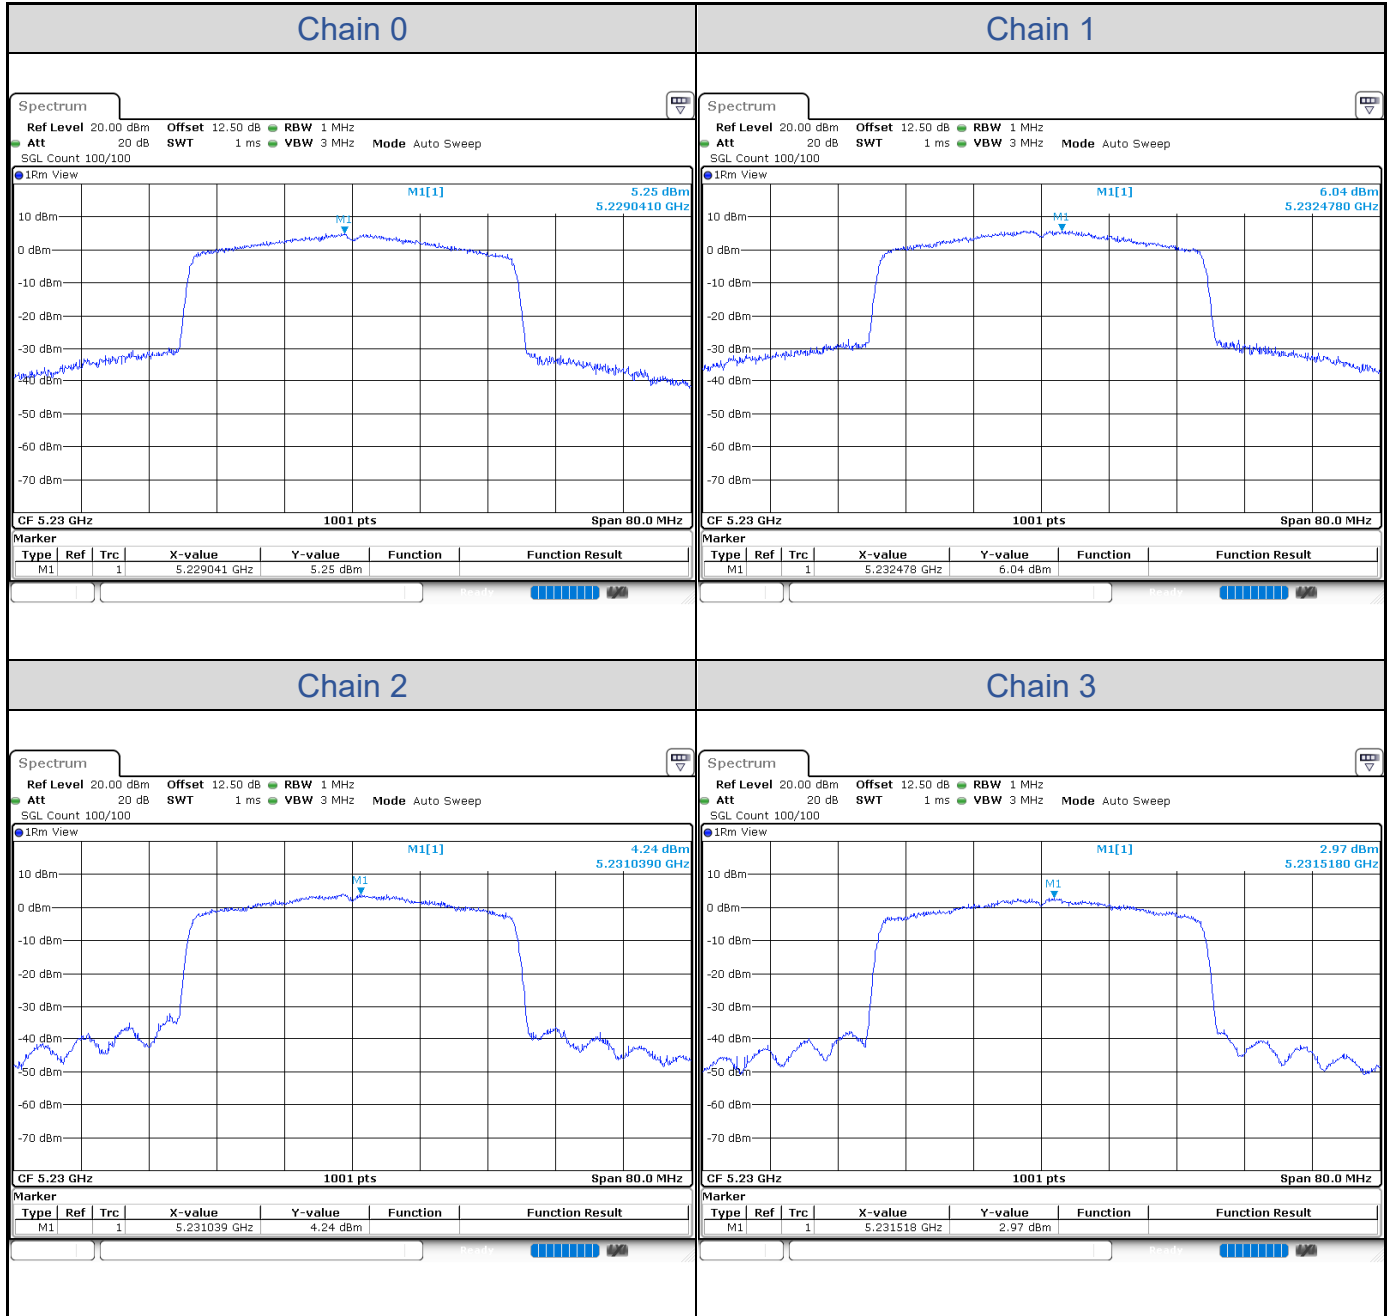

**802.11ax HE40-Channel 38**

**802.11ax HE40-Channel 46**

**802.11ax HE40-Channel 54**

**802.11ax HE40-Channel 62**

**802.11ax HE40-Channel 102**

**802.11ax HE40-Channel 110**

**802.11ax HE40-Channel 134**

**802.11ax HE40-Channel 151**

802.11ax HE40-Channel 159

**802.11ax HE80**

Band	Channel	Frequency (MHz)	PSD without Duty Factor (dBm/MHz)				Total PSD with Duty Factor (dBm/MHz)	Maximum Limit (dBm/MHz)	Pass / Fail
			Chain 0	Chain 1	Chain 2	Chain 3			
U-NII-1	42	5210	-2.08	-0.64	-2.76	-3.10	5.19	12.41	Pass
U-NII-2A	58	5290	-6.43	-5.00	-7.07	-7.89	0.76	6.59	Pass
U-NII-2C	106	5530	-7.07	-6.30	-6.07	-7.48	0.54	6.76	Pass
	122	5610	-8.98	-6.70	-6.34	-6.95	0.10	6.76	Pass

Band	Channel	Frequency (MHz)	PSD without Duty Factor (dBm/500kHz)				Total PSD with Duty Factor (dBm/500kHz)	Maximum Limit (dBm/500kHz)	Pass / Fail
			Chain 0	Chain 1	Chain 2	Chain 3			
U-NII-3	155	5775	-5.59	-4.14	-4.59	-4.06	2.68	25.92	Pass