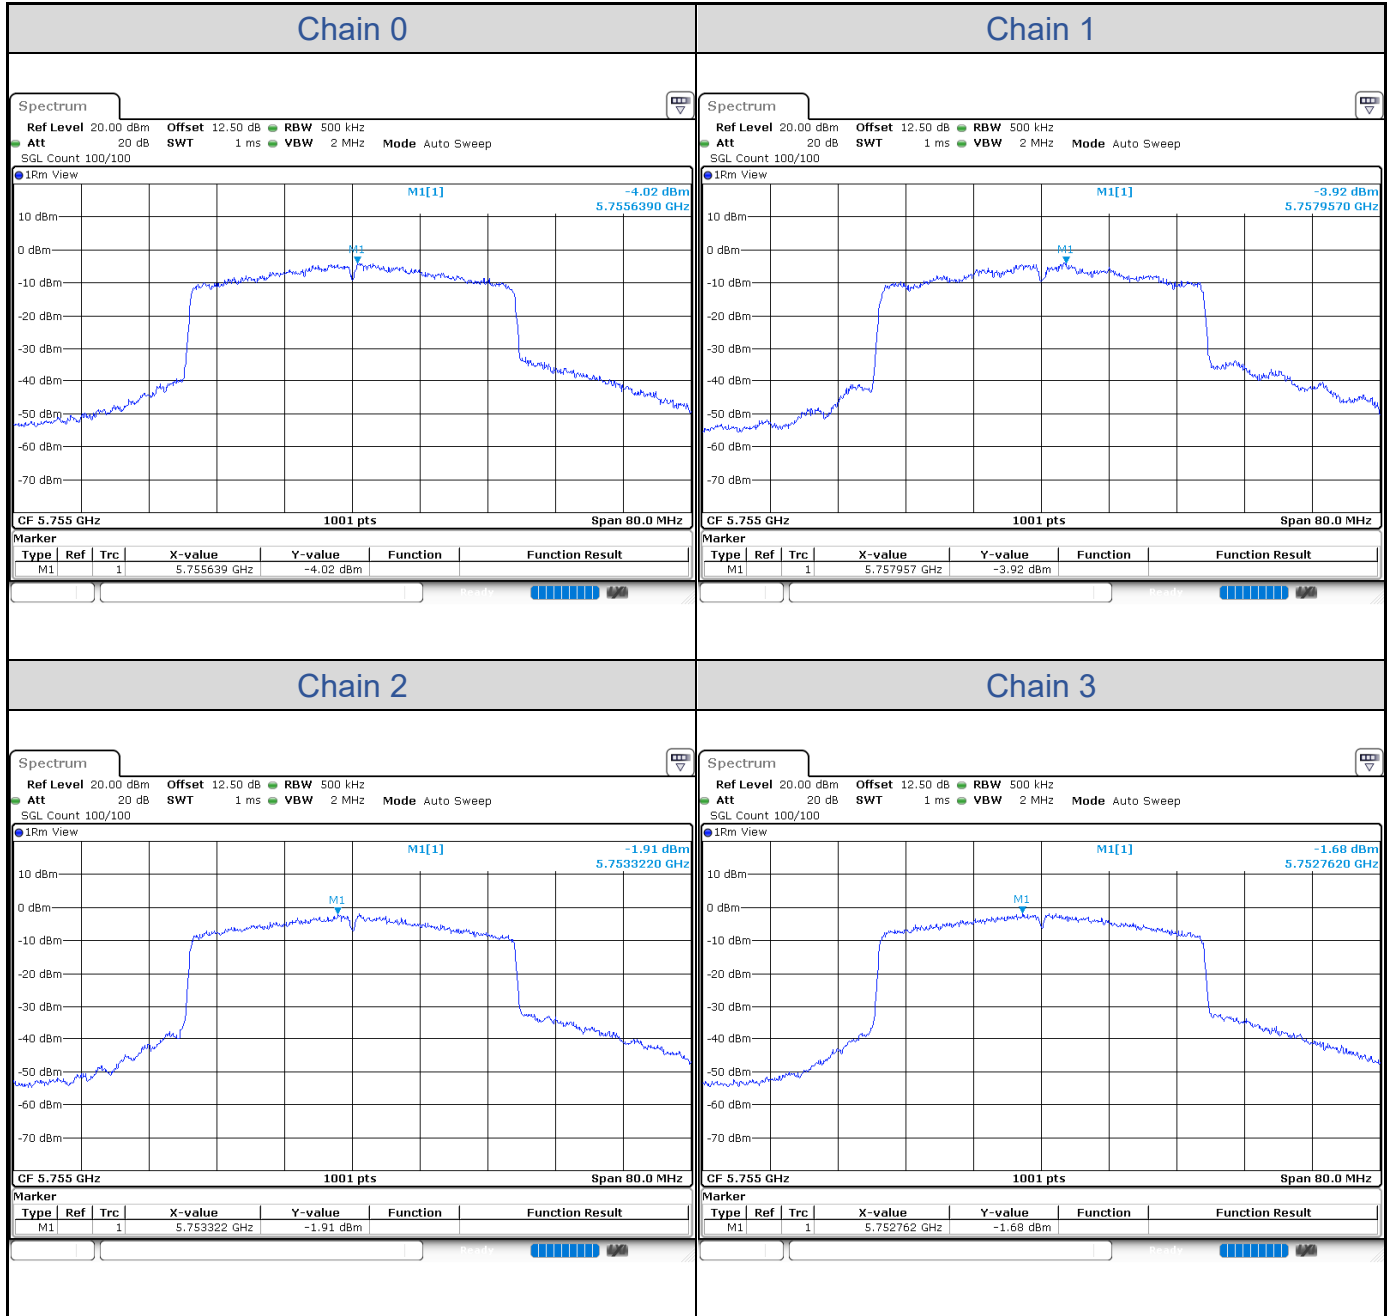

**802.11ax HE40-Channel 38**

**802.11ax HE40-Channel 46**

**802.11ax HE40-Channel 54**

**802.11ax HE40-Channel 62**

**802.11ax HE40-Channel 102**

**802.11ax HE40-Channel 110**

**802.11ax HE40-Channel 134**

**802.11ax HE40-Channel 151**

802.11ax HE40-Channel 159

**802.11ax HE80**

Band	Channel	Frequency (MHz)	PSD without Duty Factor (dBm/MHz)				Total PSD with Duty Factor (dBm/MHz)	Maximum Limit (dBm/MHz)	Pass / Fail
			Chain 0	Chain 1	Chain 2	Chain 3			
U-NII-1	42	5210	-2.08	-0.64	-2.76	-3.10	5.19	12.41	Pass
U-NII-2A	58	5290	-6.43	-5.00	-7.07	-7.89	0.76	6.59	Pass
U-NII-2C	106	5530	-7.07	-6.30	-6.07	-7.48	0.54	6.76	Pass
	122	5610	-8.98	-6.70	-6.34	-6.95	0.10	6.76	Pass

Band	Channel	Frequency (MHz)	PSD without Duty Factor (dBm/500kHz)				Total PSD with Duty Factor (dBm/500kHz)	Maximum Limit (dBm/500kHz)	Pass / Fail
			Chain 0	Chain 1	Chain 2	Chain 3			
U-NII-3	155	5775	-5.59	-4.14	-4.59	-4.06	2.68	25.92	Pass

**802.11ax HE80-Channel 42**

**802.11ax HE80-Channel 58**

802.11ax HE80-Channel 106

802.11ax HE80-Channel 122

802.11ax HE80-Channel 155

**802.11ax HE160**

Band	Channel	Frequency (MHz)	PSD without Duty Factor (dBm/MHz)				Total PSD with Duty Factor (dBm/MHz)	Maximum Limit (dBm/MHz)	Pass / Fail
			Chain 0	Chain 1	Chain 2	Chain 3			
U-NII-1	50	5250	-12.22	-9.80	-12.05	-12.18	-3.36	12.41	Pass
U-NII-2A	50	5250	-11.39	-10.14	-10.76	-11.48	-2.84	6.59	Pass
U-NII-2C	114	5570	-11.13	-10.66	-8.86	-12.11	-2.45	6.76	Pass