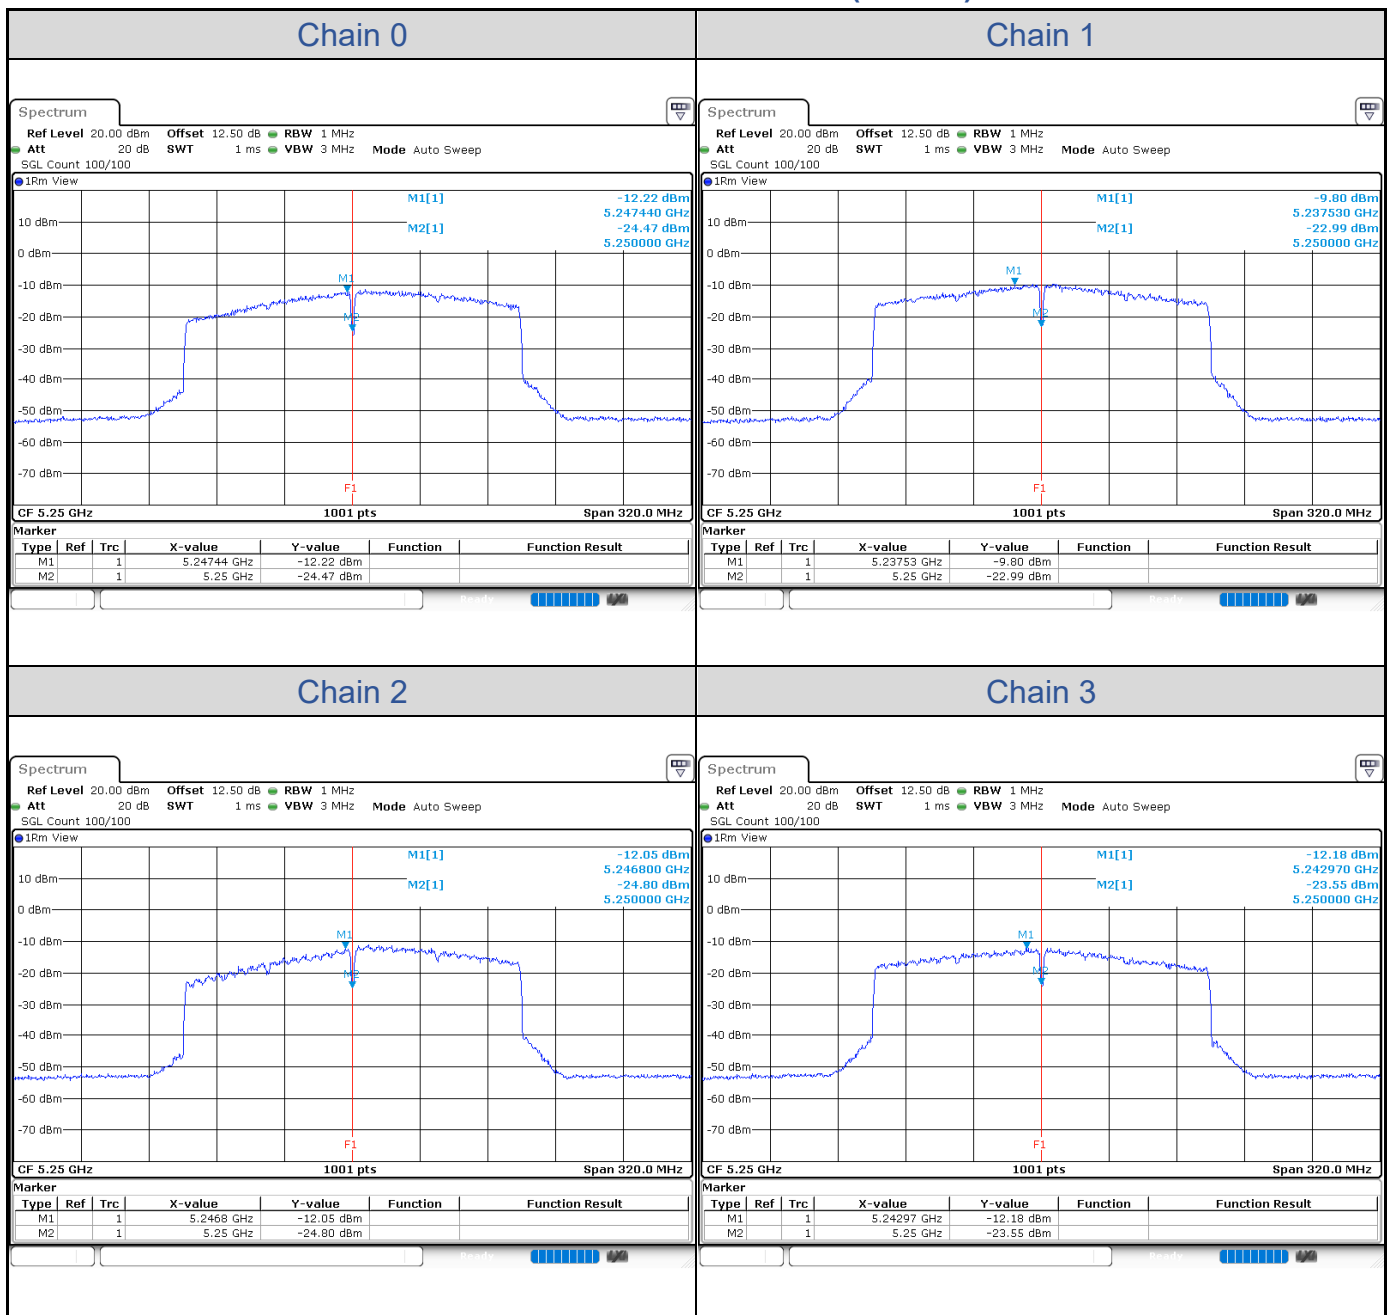

**802.11ax HE80-Channel 42**

**802.11ax HE80-Channel 58**

802.11ax HE80-Channel 106

802.11ax HE80-Channel 122

802.11ax HE80-Channel 155

**802.11ax HE160**

Band	Channel	Frequency (MHz)	PSD without Duty Factor (dBm/MHz)				Total PSD with Duty Factor (dBm/MHz)	Maximum Limit (dBm/MHz)	Pass / Fail
			Chain 0	Chain 1	Chain 2	Chain 3			
U-NII-1	50	5250	-12.22	-9.80	-12.05	-12.18	-3.36	12.41	Pass
U-NII-2A	50	5250	-11.39	-10.14	-10.76	-11.48	-2.84	6.59	Pass
U-NII-2C	114	5570	-11.13	-10.66	-8.86	-12.11	-2.45	6.76	Pass

**802.11ax HE160-Channel 50-(U-NII-1)**

**802.11ax HE160-Channel 50-(U-NII-2A)**

**802.11ax HE160-Channel 114**
