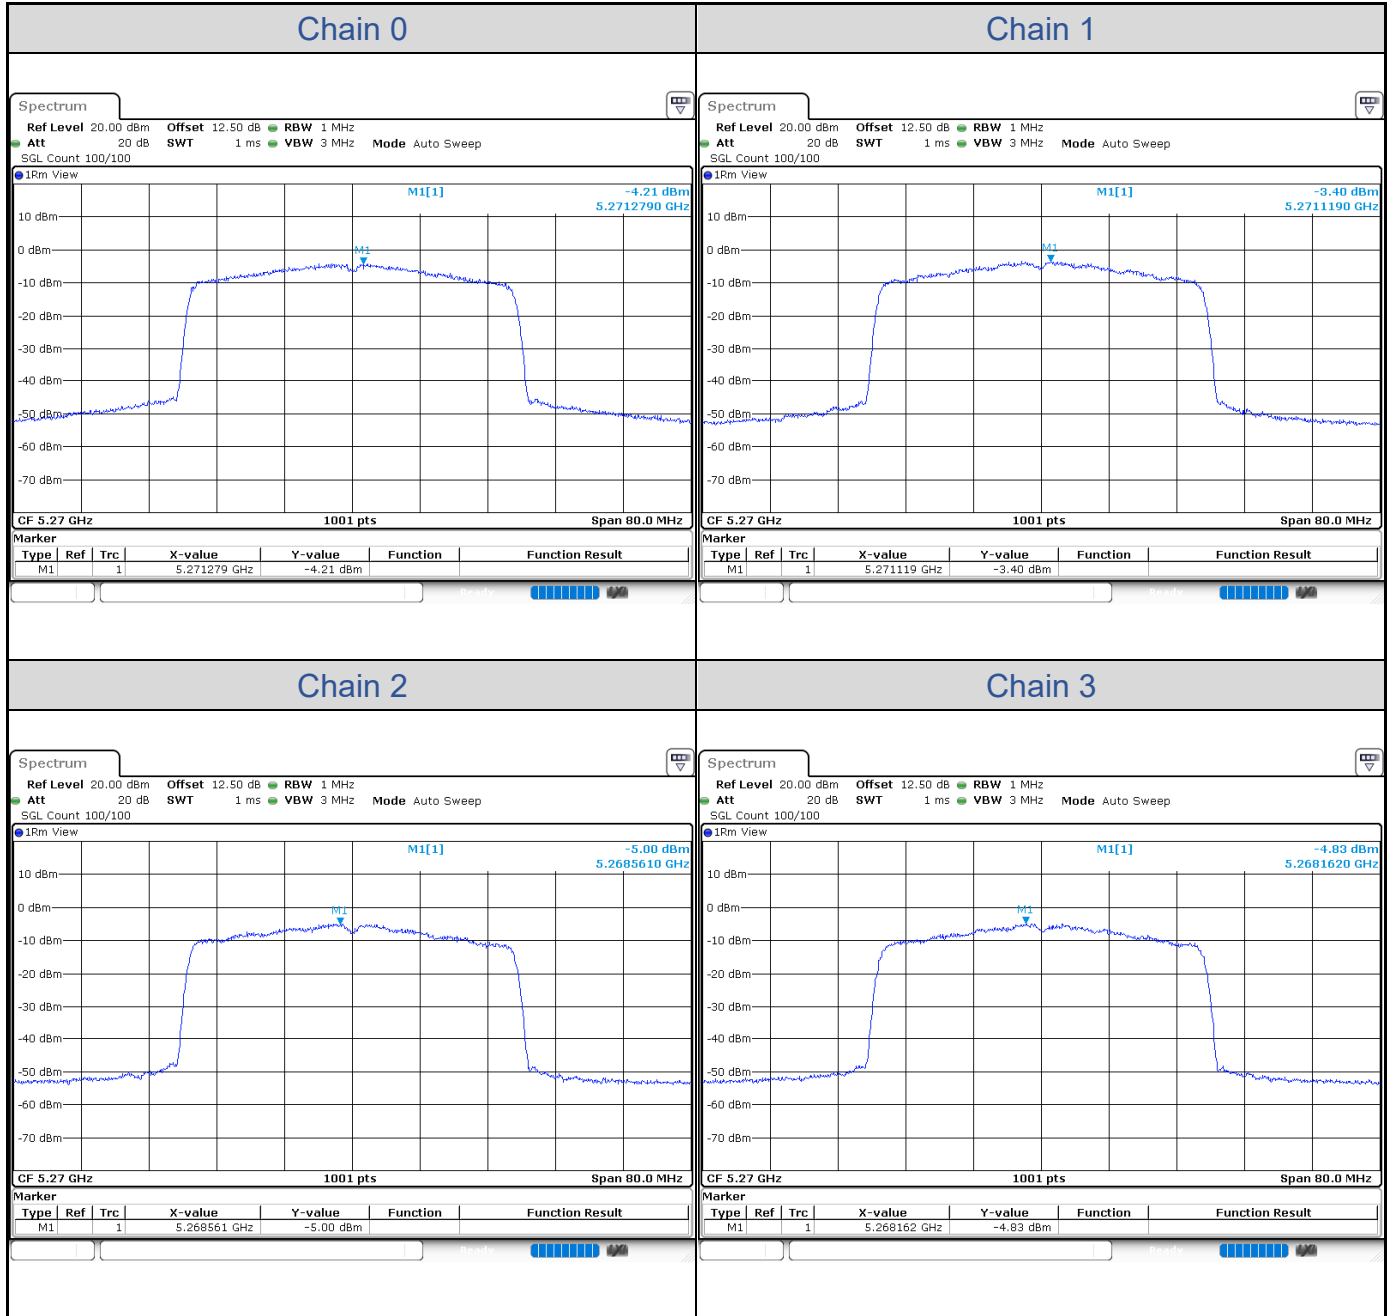

**802.11ax HE40-Channel 38**

**802.11ax HE40-Channel 46**

**802.11ax HE40-Channel 54**

**802.11ax HE40-Channel 62**

**802.11ax HE40-Channel 102**

**802.11ax HE40-Channel 110**

**802.11ax HE40-Channel 134**

**802.11ax HE40-Channel 151**

802.11ax HE40-Channel 159

**802.11ax HE80**

Band	Channel	Frequency (MHz)	PSD without Duty Factor (dBm/MHz)				Total PSD with Duty Factor (dBm/MHz)	Maximum Limit (dBm/MHz)	Pass / Fail
			Chain 0	Chain 1	Chain 2	Chain 3			
U-NII-1	42	5210	-2.08	-0.64	-2.76	-3.10	5.19	12.41	Pass
U-NII-2A	58	5290	-6.43	-5.00	-7.07	-7.89	0.76	6.59	Pass
U-NII-2C	106	5530	-7.07	-6.30	-6.07	-7.48	0.54	6.76	Pass
	122	5610	-8.98	-6.70	-6.34	-6.95	0.10	6.76	Pass

Band	Channel	Frequency (MHz)	PSD without Duty Factor (dBm/500kHz)				Total PSD with Duty Factor (dBm/500kHz)	Maximum Limit (dBm/500kHz)	Pass / Fail
			Chain 0	Chain 1	Chain 2	Chain 3			
U-NII-3	155	5775	-5.59	-4.14	-4.59	-4.06	2.68	25.92	Pass