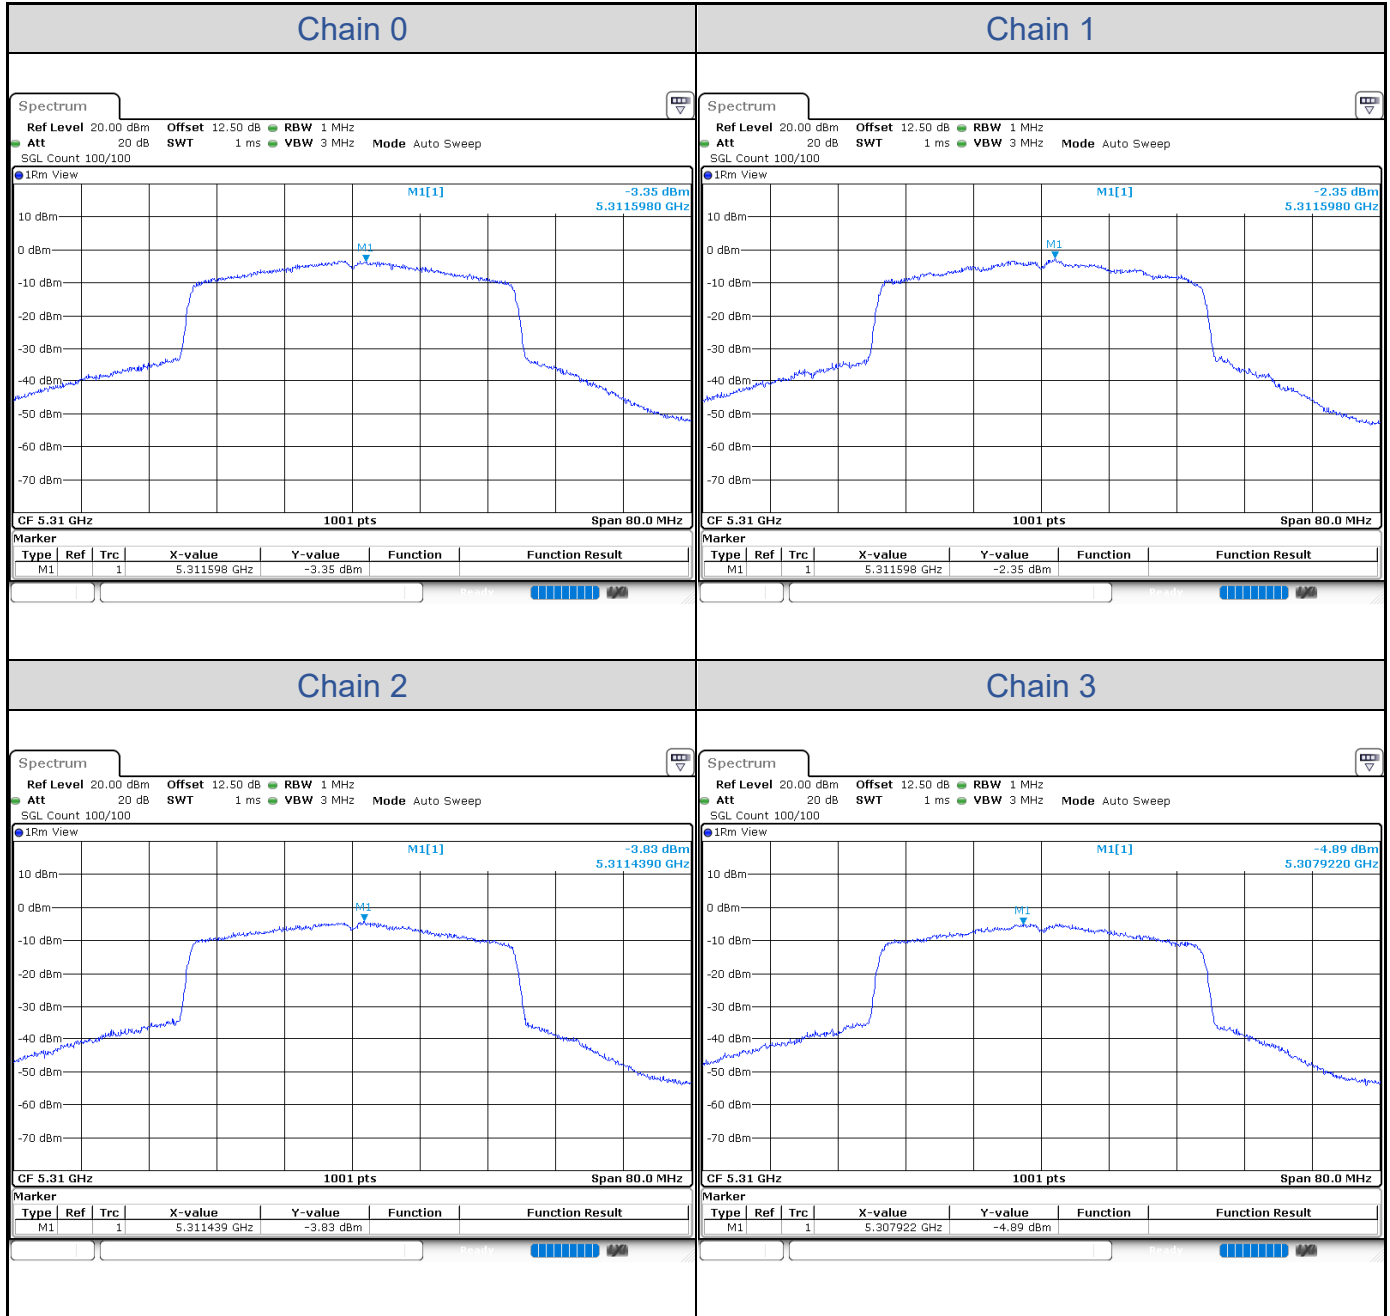

**802.11ax HE40-Channel 38**

**802.11ax HE40-Channel 46**

**802.11ax HE40-Channel 54**

**802.11ax HE40-Channel 62**

**802.11ax HE40-Channel 102**

**802.11ax HE40-Channel 110**

**802.11ax HE40-Channel 134**

**802.11ax HE40-Channel 151**

802.11ax HE40-Channel 159

**802.11ax HE80**

Band	Channel	Frequency (MHz)	PSD without Duty Factor (dBm/MHz)				Total PSD with Duty Factor (dBm/MHz)	Maximum Limit (dBm/MHz)	Pass / Fail
			Chain 0	Chain 1	Chain 2	Chain 3			
U-NII-1	42	5210	-2.08	-0.64	-2.76	-3.10	5.19	12.41	Pass
U-NII-2A	58	5290	-6.43	-5.00	-7.07	-7.89	0.76	6.59	Pass
U-NII-2C	106	5530	-7.07	-6.30	-6.07	-7.48	0.54	6.76	Pass
	122	5610	-8.98	-6.70	-6.34	-6.95	0.10	6.76	Pass

Band	Channel	Frequency (MHz)	PSD without Duty Factor (dBm/500kHz)				Total PSD with Duty Factor (dBm/500kHz)	Maximum Limit (dBm/500kHz)	Pass / Fail
			Chain 0	Chain 1	Chain 2	Chain 3			
U-NII-3	155	5775	-5.59	-4.14	-4.59	-4.06	2.68	25.92	Pass

**802.11ax HE80-Channel 42**

**802.11ax HE80-Channel 58**

802.11ax HE80-Channel 106

802.11ax HE80-Channel 122

802.11ax HE80-Channel 155

**802.11ax HE160**

Band	Channel	Frequency (MHz)	PSD without Duty Factor (dBm/MHz)				Total PSD with Duty Factor (dBm/MHz)	Maximum Limit (dBm/MHz)	Pass / Fail
			Chain 0	Chain 1	Chain 2	Chain 3			
U-NII-1	50	5250	-12.22	-9.80	-12.05	-12.18	-3.36	12.41	Pass
U-NII-2A	50	5250	-11.39	-10.14	-10.76	-11.48	-2.84	6.59	Pass
U-NII-2C	114	5570	-11.13	-10.66	-8.86	-12.11	-2.45	6.76	Pass