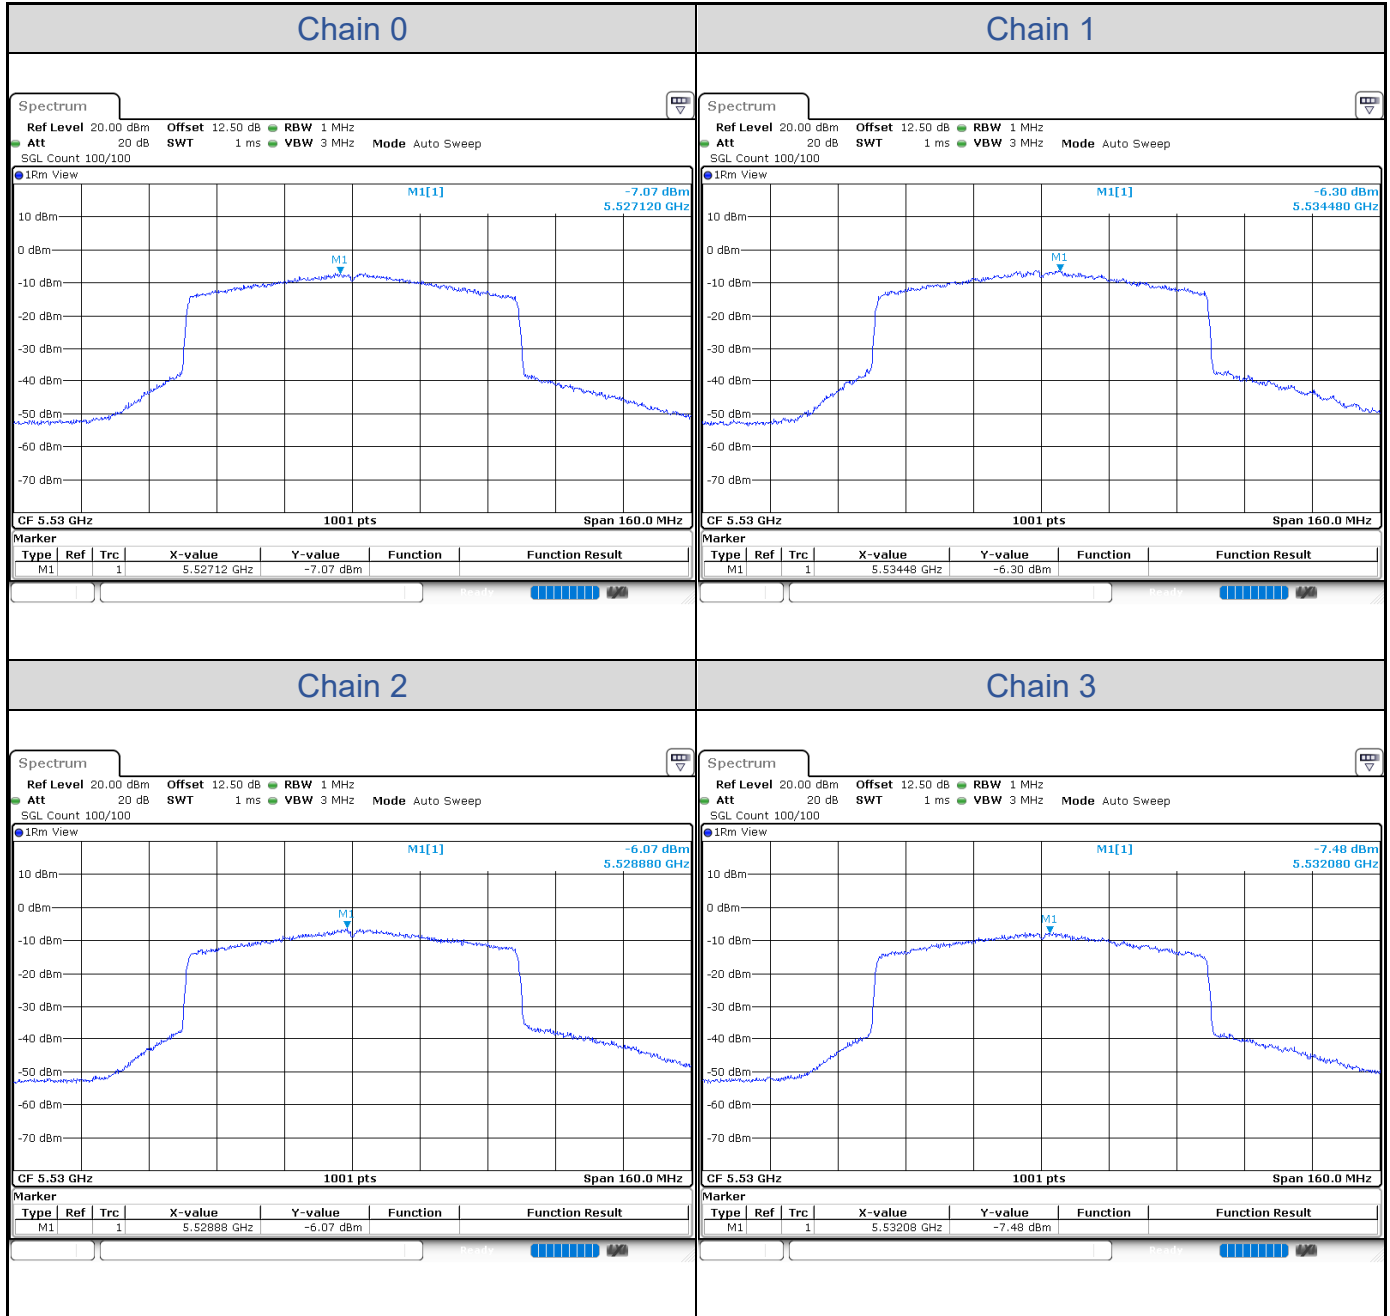

**802.11ax HE40-Channel 38**

**802.11ax HE40-Channel 46**

**802.11ax HE40-Channel 54**

**802.11ax HE40-Channel 62**

**802.11ax HE40-Channel 102**

**802.11ax HE40-Channel 110**

**802.11ax HE40-Channel 134**

**802.11ax HE40-Channel 151**

802.11ax HE40-Channel 159

**802.11ax HE80**

Band	Channel	Frequency (MHz)	PSD without Duty Factor (dBm/MHz)				Total PSD with Duty Factor (dBm/MHz)	Maximum Limit (dBm/MHz)	Pass / Fail
			Chain 0	Chain 1	Chain 2	Chain 3			
U-NII-1	42	5210	-2.08	-0.64	-2.76	-3.10	5.19	12.41	Pass
U-NII-2A	58	5290	-6.43	-5.00	-7.07	-7.89	0.76	6.59	Pass
U-NII-2C	106	5530	-7.07	-6.30	-6.07	-7.48	0.54	6.76	Pass
	122	5610	-8.98	-6.70	-6.34	-6.95	0.10	6.76	Pass

Band	Channel	Frequency (MHz)	PSD without Duty Factor (dBm/500kHz)				Total PSD with Duty Factor (dBm/500kHz)	Maximum Limit (dBm/500kHz)	Pass / Fail
			Chain 0	Chain 1	Chain 2	Chain 3			
U-NII-3	155	5775	-5.59	-4.14	-4.59	-4.06	2.68	25.92	Pass

**802.11ax HE80-Channel 42**

**802.11ax HE80-Channel 58**

802.11ax HE80-Channel 106

802.11ax HE80-Channel 122

802.11ax HE80-Channel 155

**802.11ax HE160**

Band	Channel	Frequency (MHz)	PSD without Duty Factor (dBm/MHz)				Total PSD with Duty Factor (dBm/MHz)	Maximum Limit (dBm/MHz)	Pass / Fail
			Chain 0	Chain 1	Chain 2	Chain 3			
U-NII-1	50	5250	-12.22	-9.80	-12.05	-12.18	-3.36	12.41	Pass
U-NII-2A	50	5250	-11.39	-10.14	-10.76	-11.48	-2.84	6.59	Pass
U-NII-2C	114	5570	-11.13	-10.66	-8.86	-12.11	-2.45	6.76	Pass