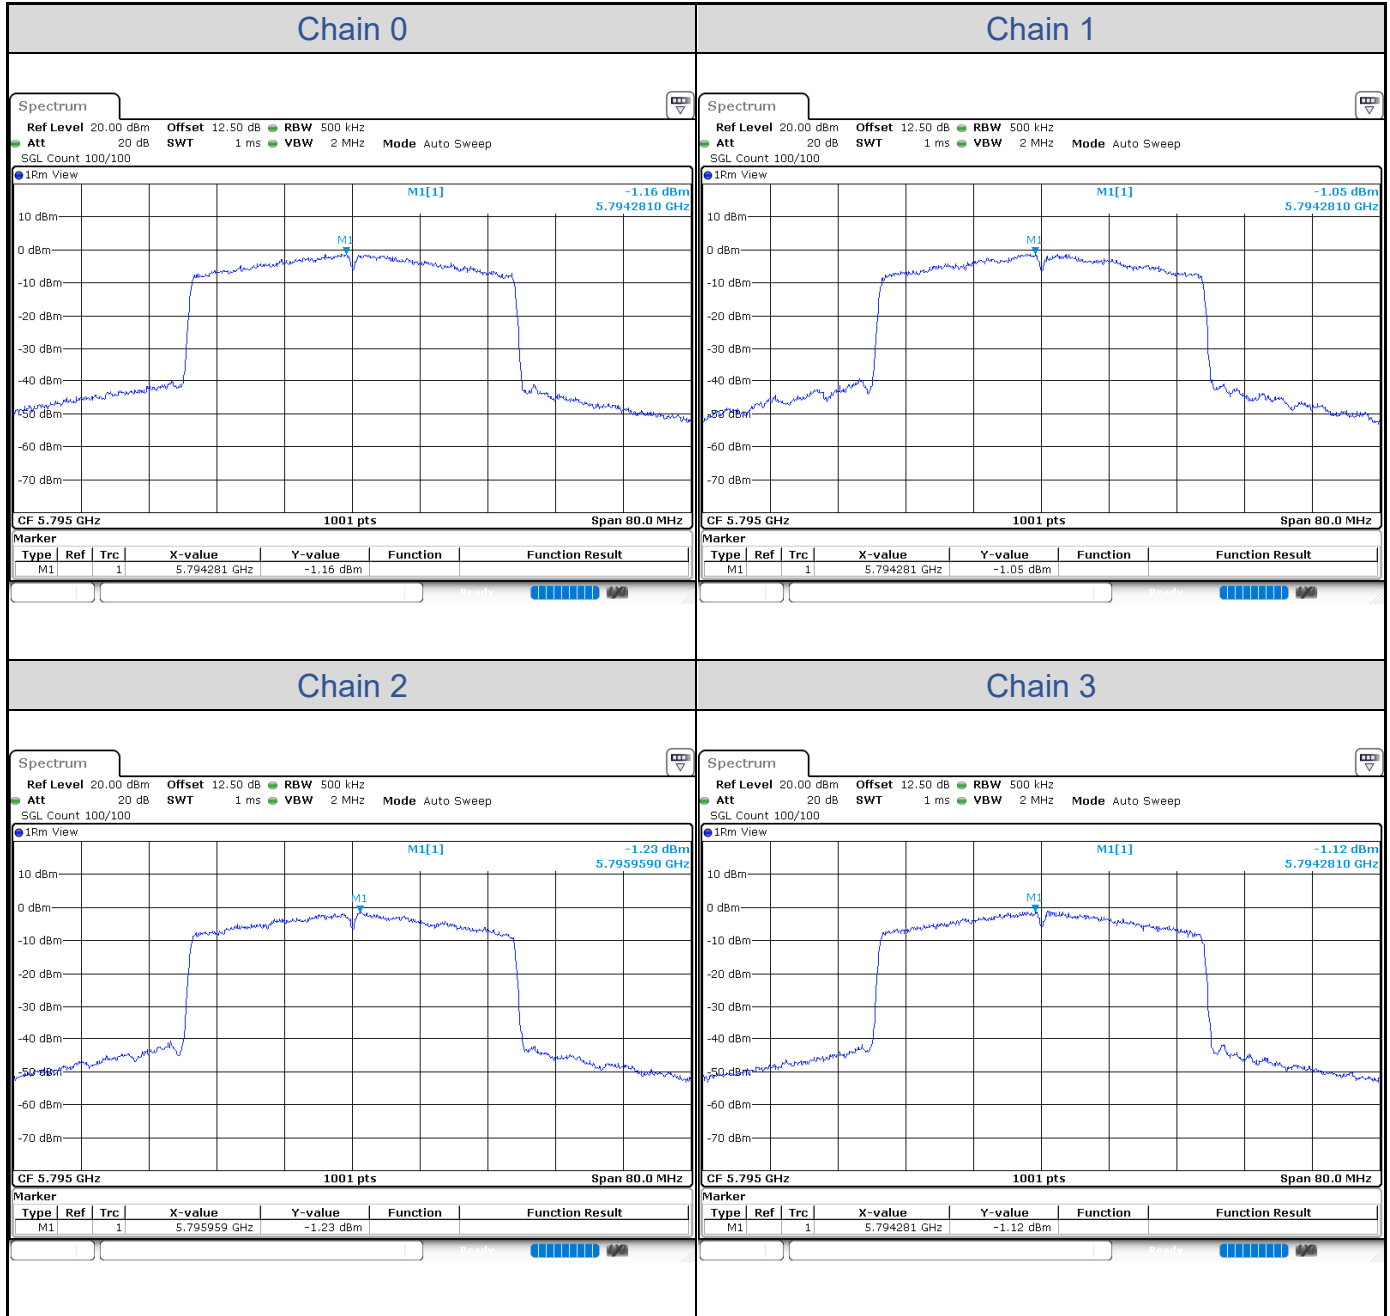

**802.11ax HE40-Channel 38**

**802.11ax HE40-Channel 46**

**802.11ax HE40-Channel 54**

**802.11ax HE40-Channel 62**

**802.11ax HE40-Channel 102**

**802.11ax HE40-Channel 110**

**802.11ax HE40-Channel 134**

**802.11ax HE40-Channel 151**

802.11ax HE40-Channel 159

**802.11ax HE80**

Band	Channel	Frequency (MHz)	PSD without Duty Factor (dBm/MHz)				Total PSD with Duty Factor (dBm/MHz)	Maximum Limit (dBm/MHz)	Pass / Fail
			Chain 0	Chain 1	Chain 2	Chain 3			
U-NII-1	42	5210	-2.08	-0.64	-2.76	-3.10	5.19	12.41	Pass
U-NII-2A	58	5290	-6.43	-5.00	-7.07	-7.89	0.76	6.59	Pass
U-NII-2C	106	5530	-7.07	-6.30	-6.07	-7.48	0.54	6.76	Pass
	122	5610	-8.98	-6.70	-6.34	-6.95	0.10	6.76	Pass

Band	Channel	Frequency (MHz)	PSD without Duty Factor (dBm/500kHz)				Total PSD with Duty Factor (dBm/500kHz)	Maximum Limit (dBm/500kHz)	Pass / Fail
			Chain 0	Chain 1	Chain 2	Chain 3			
U-NII-3	155	5775	-5.59	-4.14	-4.59	-4.06	2.68	25.92	Pass