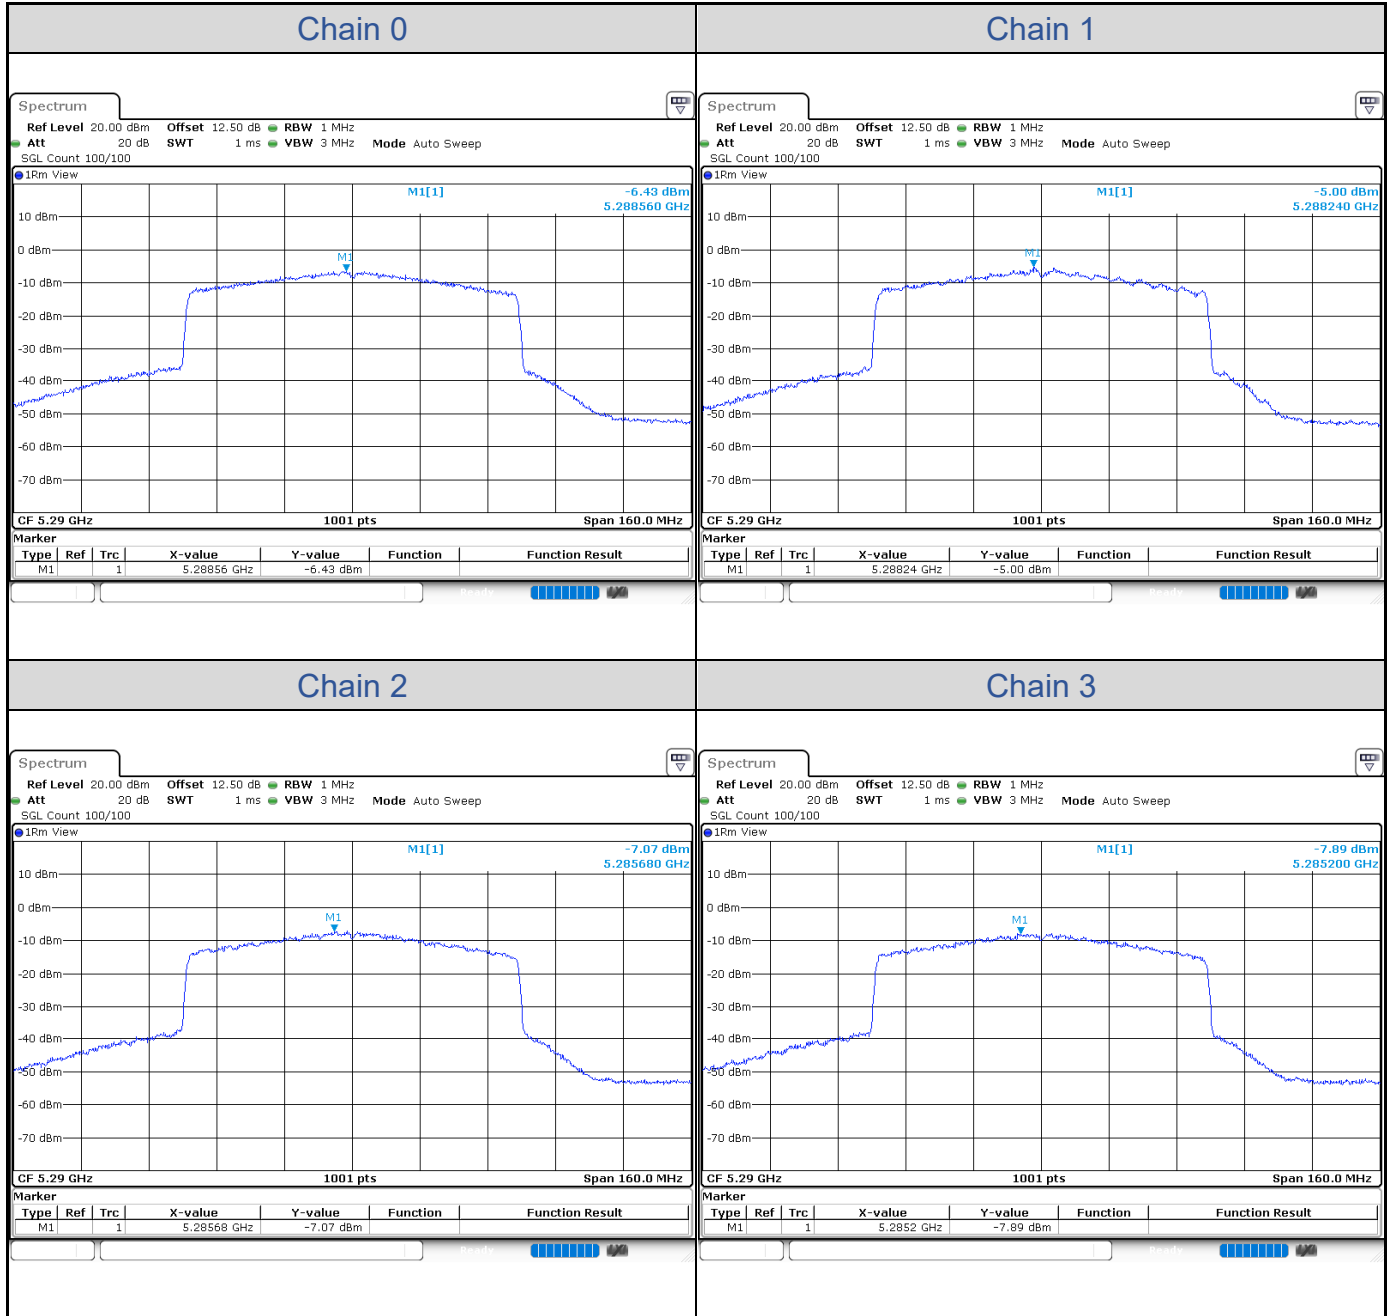

**802.11ax HE40-Channel 38**

**802.11ax HE40-Channel 46**

**802.11ax HE40-Channel 54**

**802.11ax HE40-Channel 62**

**802.11ax HE40-Channel 102**

**802.11ax HE40-Channel 110**

**802.11ax HE40-Channel 134**

**802.11ax HE40-Channel 151**

802.11ax HE40-Channel 159

**802.11ax HE80**

Band	Channel	Frequency (MHz)	PSD without Duty Factor (dBm/MHz)				Total PSD with Duty Factor (dBm/MHz)	Maximum Limit (dBm/MHz)	Pass / Fail
			Chain 0	Chain 1	Chain 2	Chain 3			
U-NII-1	42	5210	-2.08	-0.64	-2.76	-3.10	5.19	12.41	Pass
U-NII-2A	58	5290	-6.43	-5.00	-7.07	-7.89	0.76	6.59	Pass
U-NII-2C	106	5530	-7.07	-6.30	-6.07	-7.48	0.54	6.76	Pass
	122	5610	-8.98	-6.70	-6.34	-6.95	0.10	6.76	Pass

Band	Channel	Frequency (MHz)	PSD without Duty Factor (dBm/500kHz)				Total PSD with Duty Factor (dBm/500kHz)	Maximum Limit (dBm/500kHz)	Pass / Fail
			Chain 0	Chain 1	Chain 2	Chain 3			
U-NII-3	155	5775	-5.59	-4.14	-4.59	-4.06	2.68	25.92	Pass

**802.11ax HE80-Channel 42**

**802.11ax HE80-Channel 58**

802.11ax HE80-Channel 106

802.11ax HE80-Channel 122

802.11ax HE80-Channel 155

**802.11ax HE160**

Band	Channel	Frequency (MHz)	PSD without Duty Factor (dBm/MHz)				Total PSD with Duty Factor (dBm/MHz)	Maximum Limit (dBm/MHz)	Pass / Fail
			Chain 0	Chain 1	Chain 2	Chain 3			
U-NII-1	50	5250	-12.22	-9.80	-12.05	-12.18	-3.36	12.41	Pass
U-NII-2A	50	5250	-11.39	-10.14	-10.76	-11.48	-2.84	6.59	Pass
U-NII-2C	114	5570	-11.13	-10.66	-8.86	-12.11	-2.45	6.76	Pass