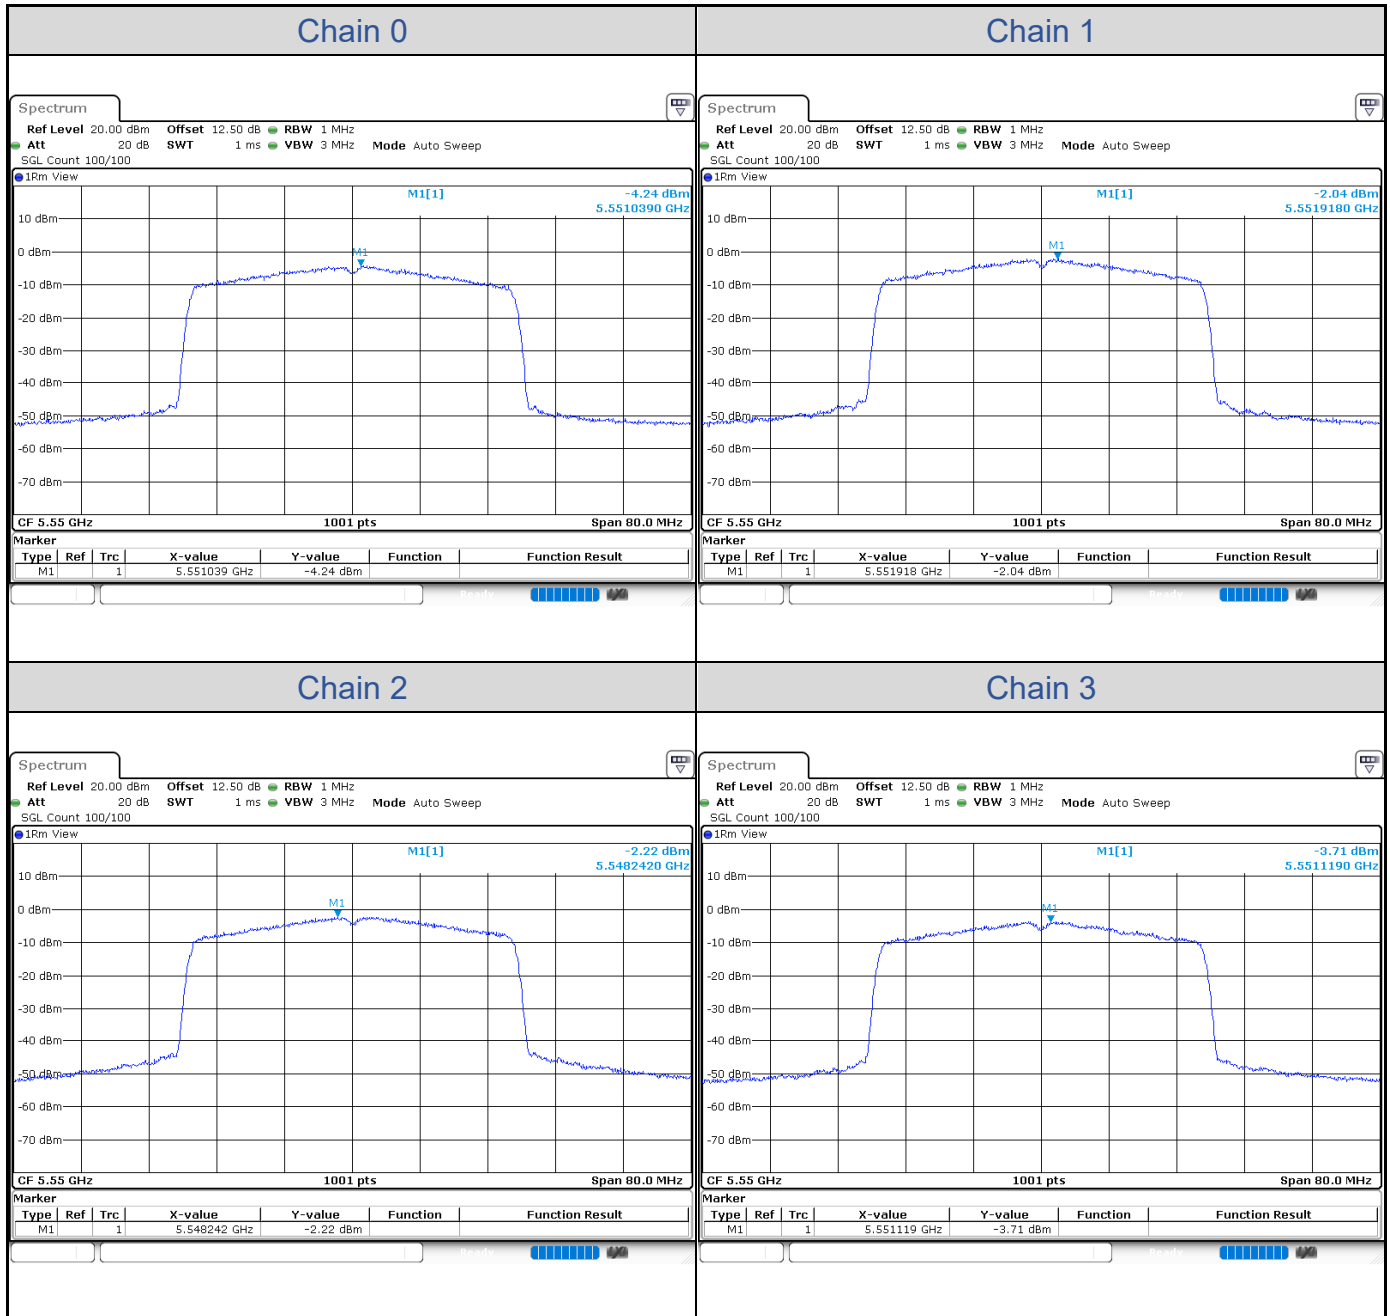

**802.11ax HE40-Channel 38**

**802.11ax HE40-Channel 46**

**802.11ax HE40-Channel 54**

**802.11ax HE40-Channel 62**

**802.11ax HE40-Channel 102**

**802.11ax HE40-Channel 110**

**802.11ax HE40-Channel 134**

**802.11ax HE40-Channel 151**

802.11ax HE40-Channel 159

**802.11ax HE80**

Band	Channel	Frequency (MHz)	PSD without Duty Factor (dBm/MHz)				Total PSD with Duty Factor (dBm/MHz)	Maximum Limit (dBm/MHz)	Pass / Fail
			Chain 0	Chain 1	Chain 2	Chain 3			
U-NII-1	42	5210	-2.08	-0.64	-2.76	-3.10	5.19	12.41	Pass
U-NII-2A	58	5290	-6.43	-5.00	-7.07	-7.89	0.76	6.59	Pass
U-NII-2C	106	5530	-7.07	-6.30	-6.07	-7.48	0.54	6.76	Pass
	122	5610	-8.98	-6.70	-6.34	-6.95	0.10	6.76	Pass

Band	Channel	Frequency (MHz)	PSD without Duty Factor (dBm/500kHz)				Total PSD with Duty Factor (dBm/500kHz)	Maximum Limit (dBm/500kHz)	Pass / Fail
			Chain 0	Chain 1	Chain 2	Chain 3			
U-NII-3	155	5775	-5.59	-4.14	-4.59	-4.06	2.68	25.92	Pass