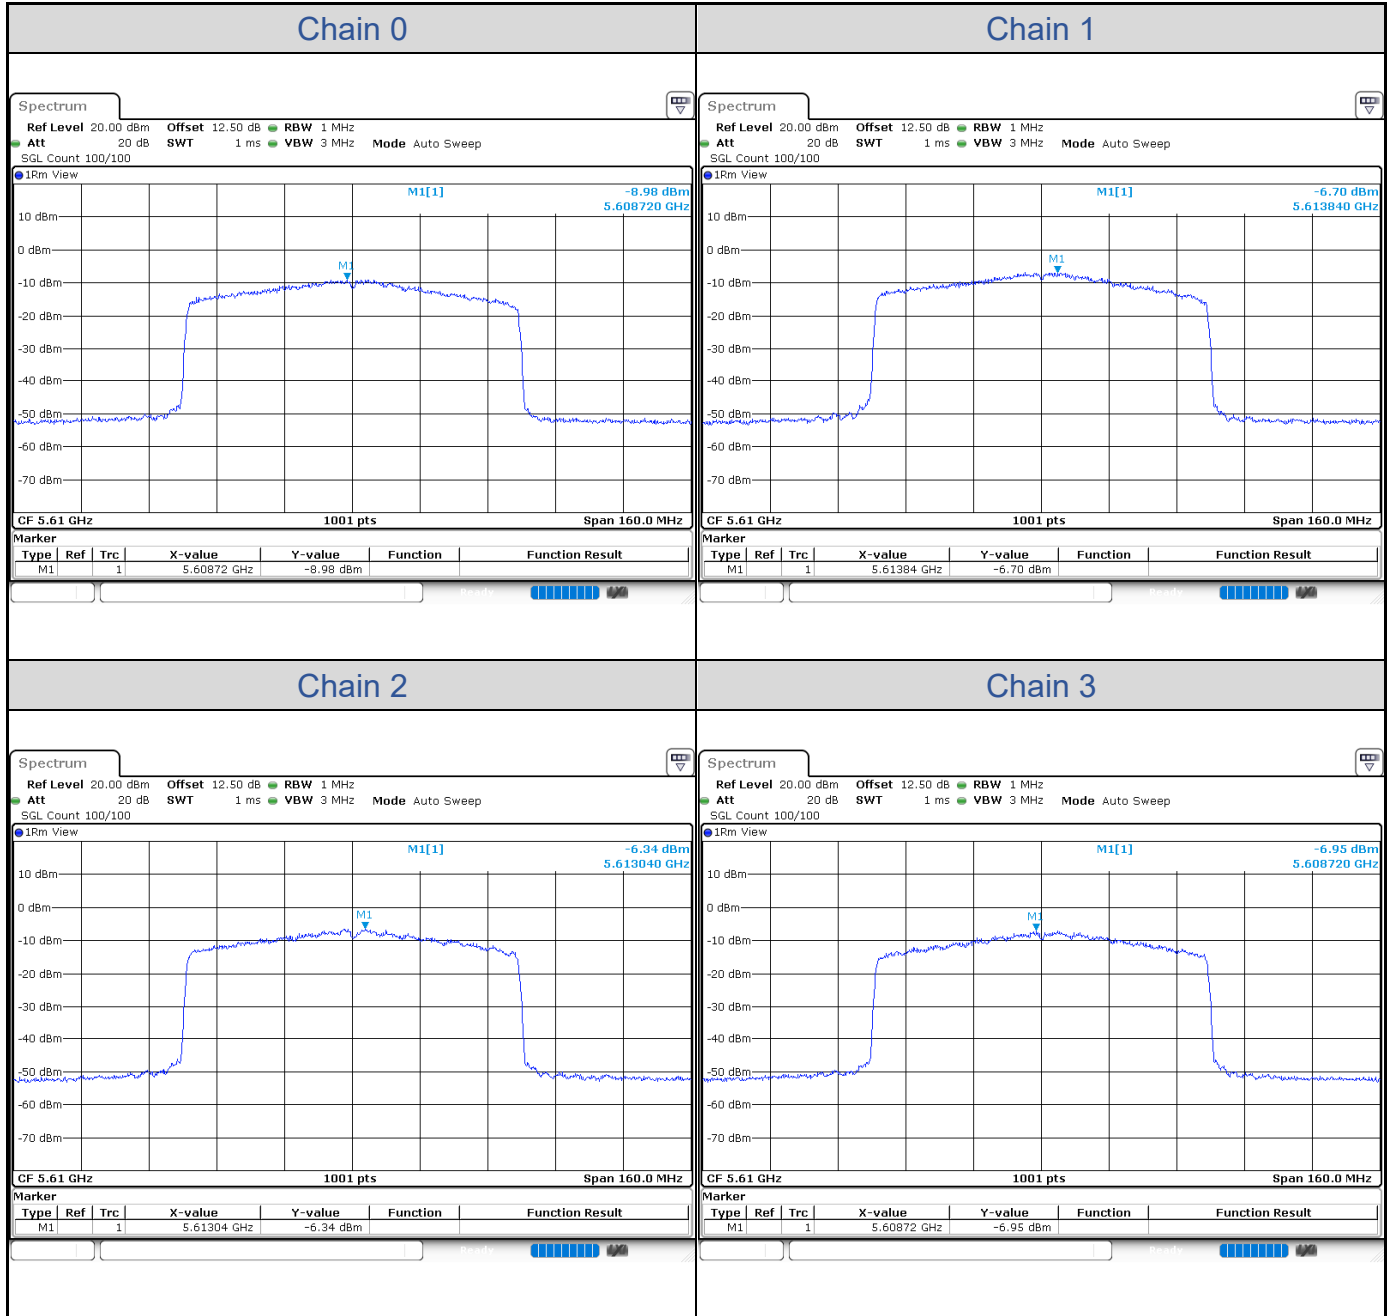

Band	Channel	Frequency (MHz)	PSD without Duty Factor (dBm/500kHz)				Total PSD with Duty Factor (dBm/500kHz)	Maximum Limit (dBm/500kHz)	Pass / Fail
			Chain 0	Chain 1	Chain 2	Chain 3			
U-NII-3	155	5775	-5.59	-4.14	-4.59	-4.06	2.68	25.92	Pass

**802.11ax HE80-Channel 42**

**802.11ax HE80-Channel 58**

802.11ax HE80-Channel 106

802.11ax HE80-Channel 122

802.11ax HE80-Channel 155

**802.11ax HE160**

Band	Channel	Frequency (MHz)	PSD without Duty Factor (dBm/MHz)				Total PSD with Duty Factor (dBm/MHz)	Maximum Limit (dBm/MHz)	Pass / Fail
			Chain 0	Chain 1	Chain 2	Chain 3			
U-NII-1	50	5250	-12.22	-9.80	-12.05	-12.18	-3.36	12.41	Pass
U-NII-2A	50	5250	-11.39	-10.14	-10.76	-11.48	-2.84	6.59	Pass
U-NII-2C	114	5570	-11.13	-10.66	-8.86	-12.11	-2.45	6.76	Pass