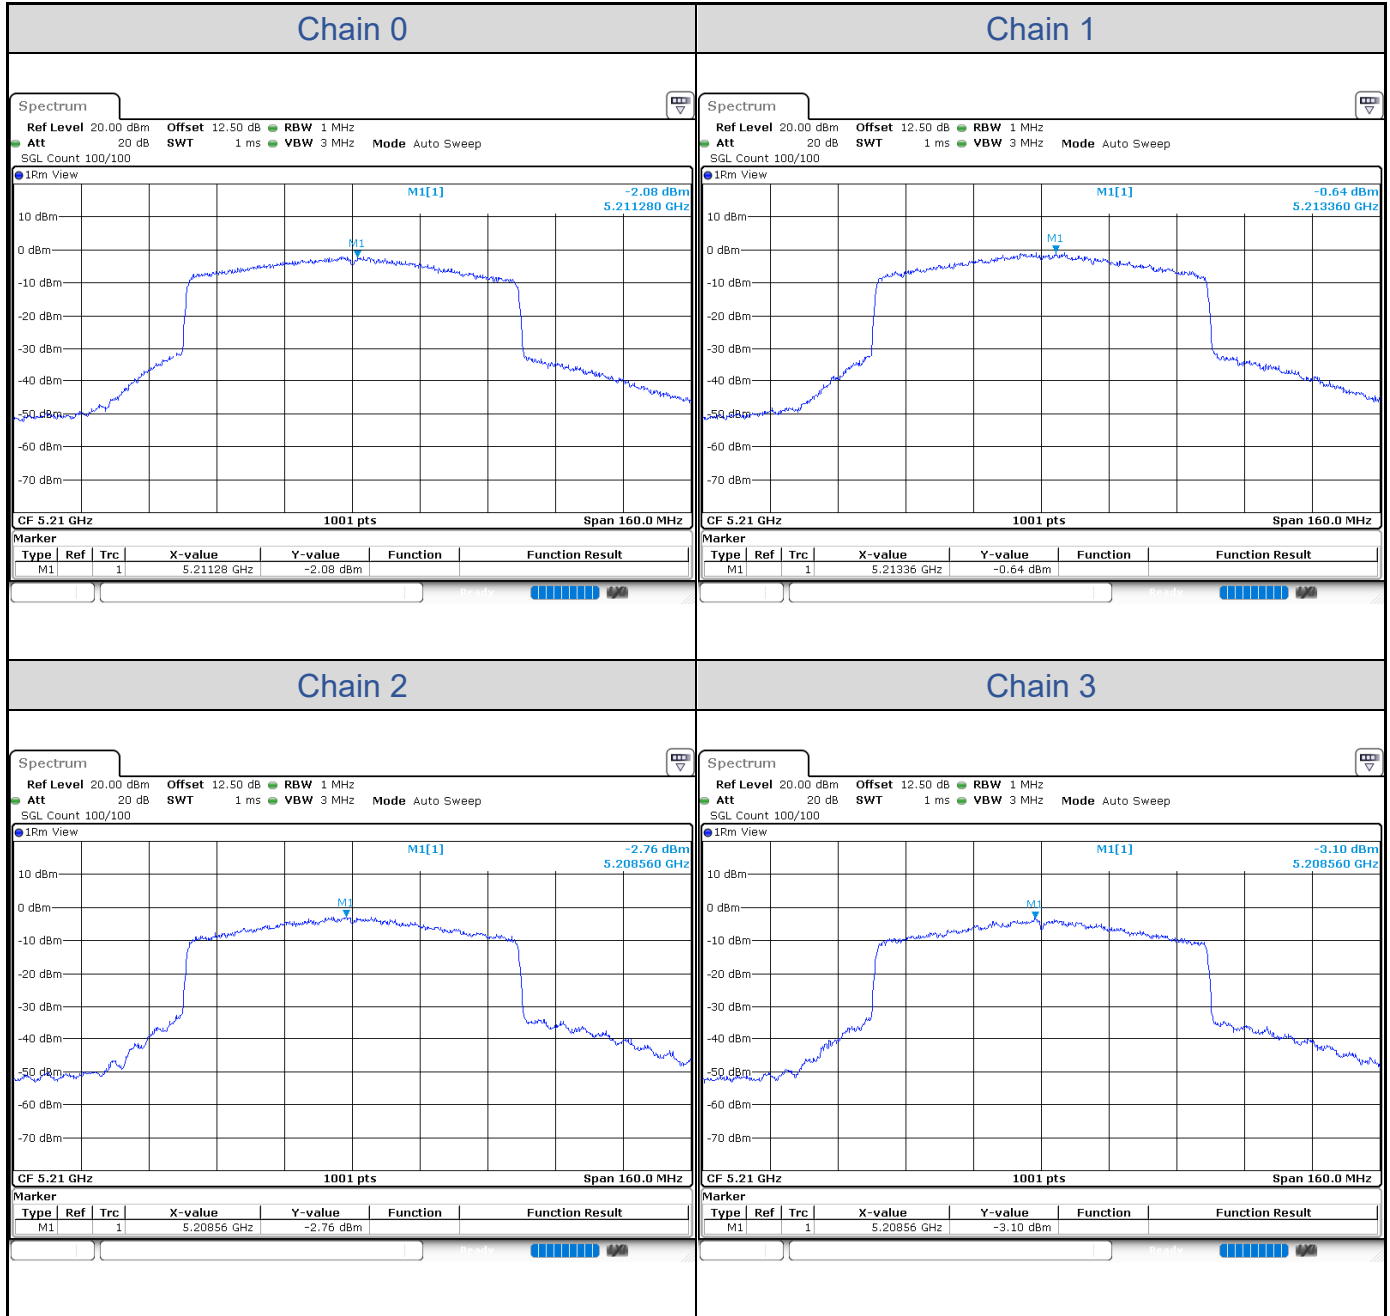

**802.11ax HE40-Channel 38**

**802.11ax HE40-Channel 46**

**802.11ax HE40-Channel 54**

**802.11ax HE40-Channel 62**

**802.11ax HE40-Channel 102**

**802.11ax HE40-Channel 110**

**802.11ax HE40-Channel 134**

**802.11ax HE40-Channel 151**

802.11ax HE40-Channel 159

**802.11ax HE80**

Band	Channel	Frequency (MHz)	PSD without Duty Factor (dBm/MHz)				Total PSD with Duty Factor (dBm/MHz)	Maximum Limit (dBm/MHz)	Pass / Fail
			Chain 0	Chain 1	Chain 2	Chain 3			
U-NII-1	42	5210	-2.08	-0.64	-2.76	-3.10	5.19	12.41	Pass
U-NII-2A	58	5290	-6.43	-5.00	-7.07	-7.89	0.76	6.59	Pass
U-NII-2C	106	5530	-7.07	-6.30	-6.07	-7.48	0.54	6.76	Pass
	122	5610	-8.98	-6.70	-6.34	-6.95	0.10	6.76	Pass

Band	Channel	Frequency (MHz)	PSD without Duty Factor (dBm/500kHz)				Total PSD with Duty Factor (dBm/500kHz)	Maximum Limit (dBm/500kHz)	Pass / Fail
			Chain 0	Chain 1	Chain 2	Chain 3			
U-NII-3	155	5775	-5.59	-4.14	-4.59	-4.06	2.68	25.92	Pass

**802.11ax HE80-Channel 42**

**802.11ax HE80-Channel 58**

802.11ax HE80-Channel 106

802.11ax HE80-Channel 122

802.11ax HE80-Channel 155

**802.11ax HE160**

Band	Channel	Frequency (MHz)	PSD without Duty Factor (dBm/MHz)				Total PSD with Duty Factor (dBm/MHz)	Maximum Limit (dBm/MHz)	Pass / Fail
			Chain 0	Chain 1	Chain 2	Chain 3			
U-NII-1	50	5250	-12.22	-9.80	-12.05	-12.18	-3.36	12.41	Pass
U-NII-2A	50	5250	-11.39	-10.14	-10.76	-11.48	-2.84	6.59	Pass
U-NII-2C	114	5570	-11.13	-10.66	-8.86	-12.11	-2.45	6.76	Pass