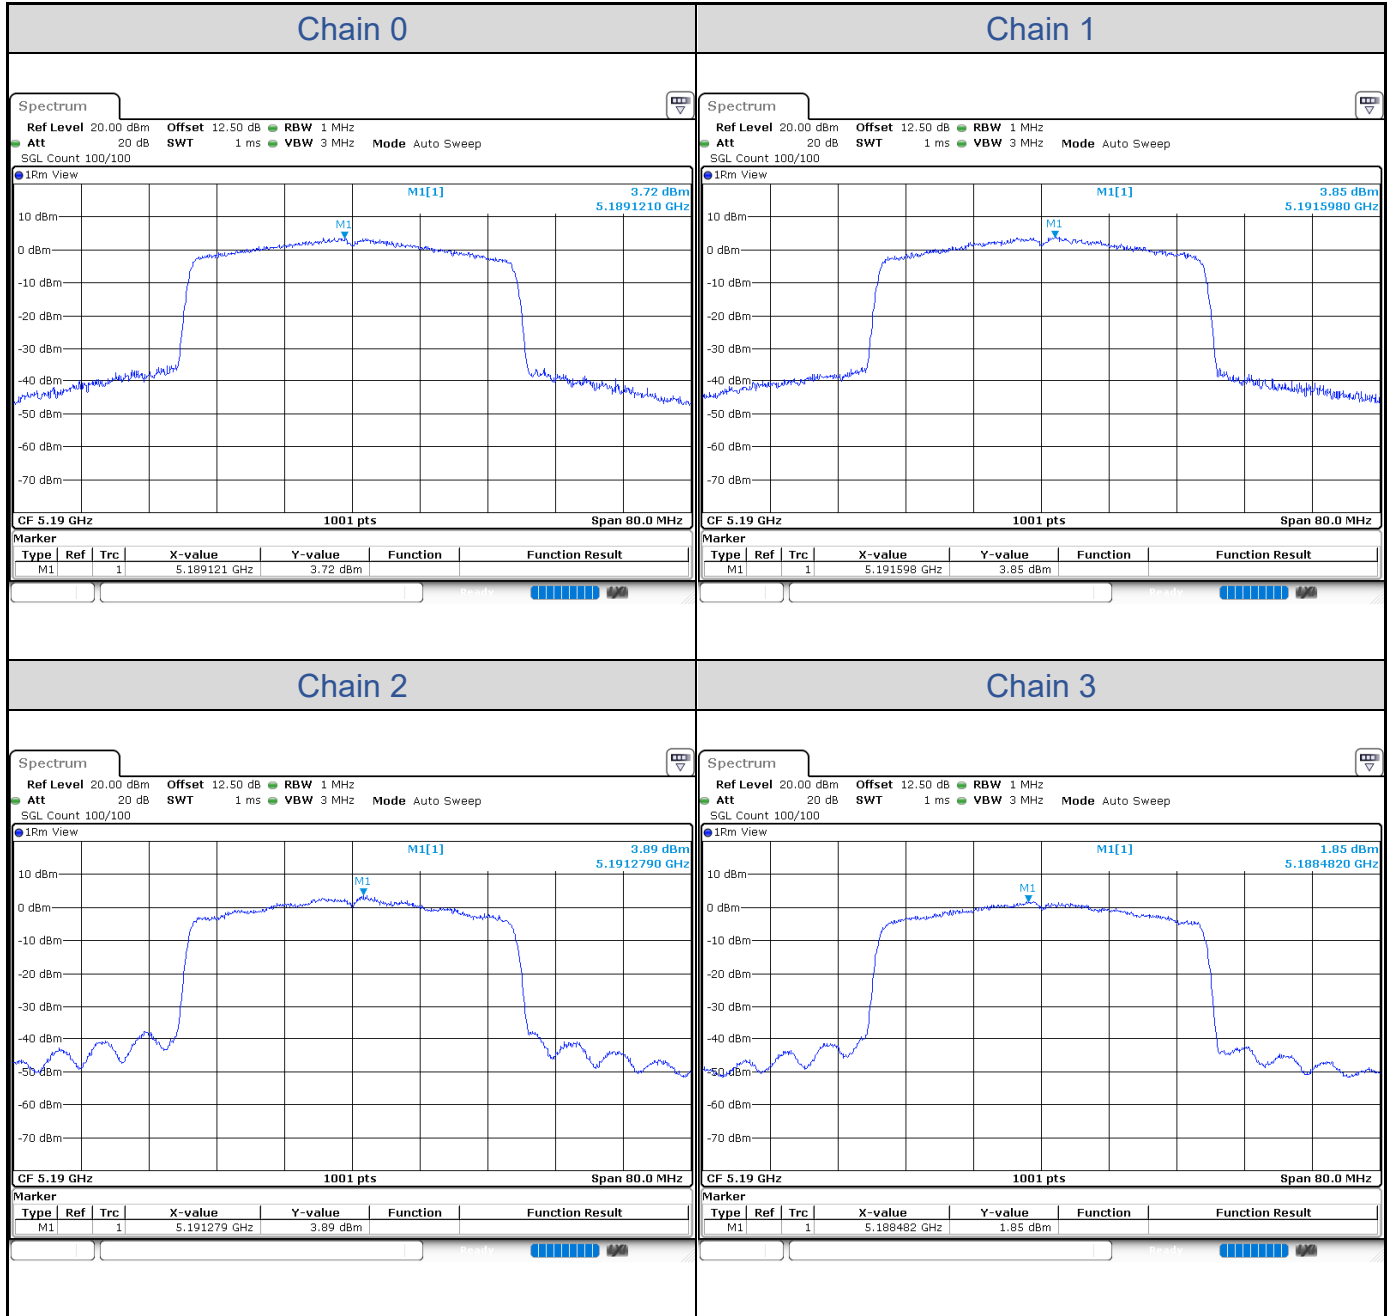

**802.11ax HE40-Channel 38**

**802.11ax HE40-Channel 46**

**802.11ax HE40-Channel 54**

**802.11ax HE40-Channel 62**

**802.11ax HE40-Channel 102**

**802.11ax HE40-Channel 110**

**802.11ax HE40-Channel 134**

**802.11ax HE40-Channel 151**

802.11ax HE40-Channel 159

**802.11ax HE80**

Band	Channel	Frequency (MHz)	PSD without Duty Factor (dBm/MHz)				Total PSD with Duty Factor (dBm/MHz)	Maximum Limit (dBm/MHz)	Pass / Fail
			Chain 0	Chain 1	Chain 2	Chain 3			
U-NII-1	42	5210	-2.08	-0.64	-2.76	-3.10	5.19	12.41	Pass
U-NII-2A	58	5290	-6.43	-5.00	-7.07	-7.89	0.76	6.59	Pass
U-NII-2C	106	5530	-7.07	-6.30	-6.07	-7.48	0.54	6.76	Pass
	122	5610	-8.98	-6.70	-6.34	-6.95	0.10	6.76	Pass

Band	Channel	Frequency (MHz)	PSD without Duty Factor (dBm/500kHz)				Total PSD with Duty Factor (dBm/500kHz)	Maximum Limit (dBm/500kHz)	Pass / Fail
			Chain 0	Chain 1	Chain 2	Chain 3			
U-NII-3	155	5775	-5.59	-4.14	-4.59	-4.06	2.68	25.92	Pass