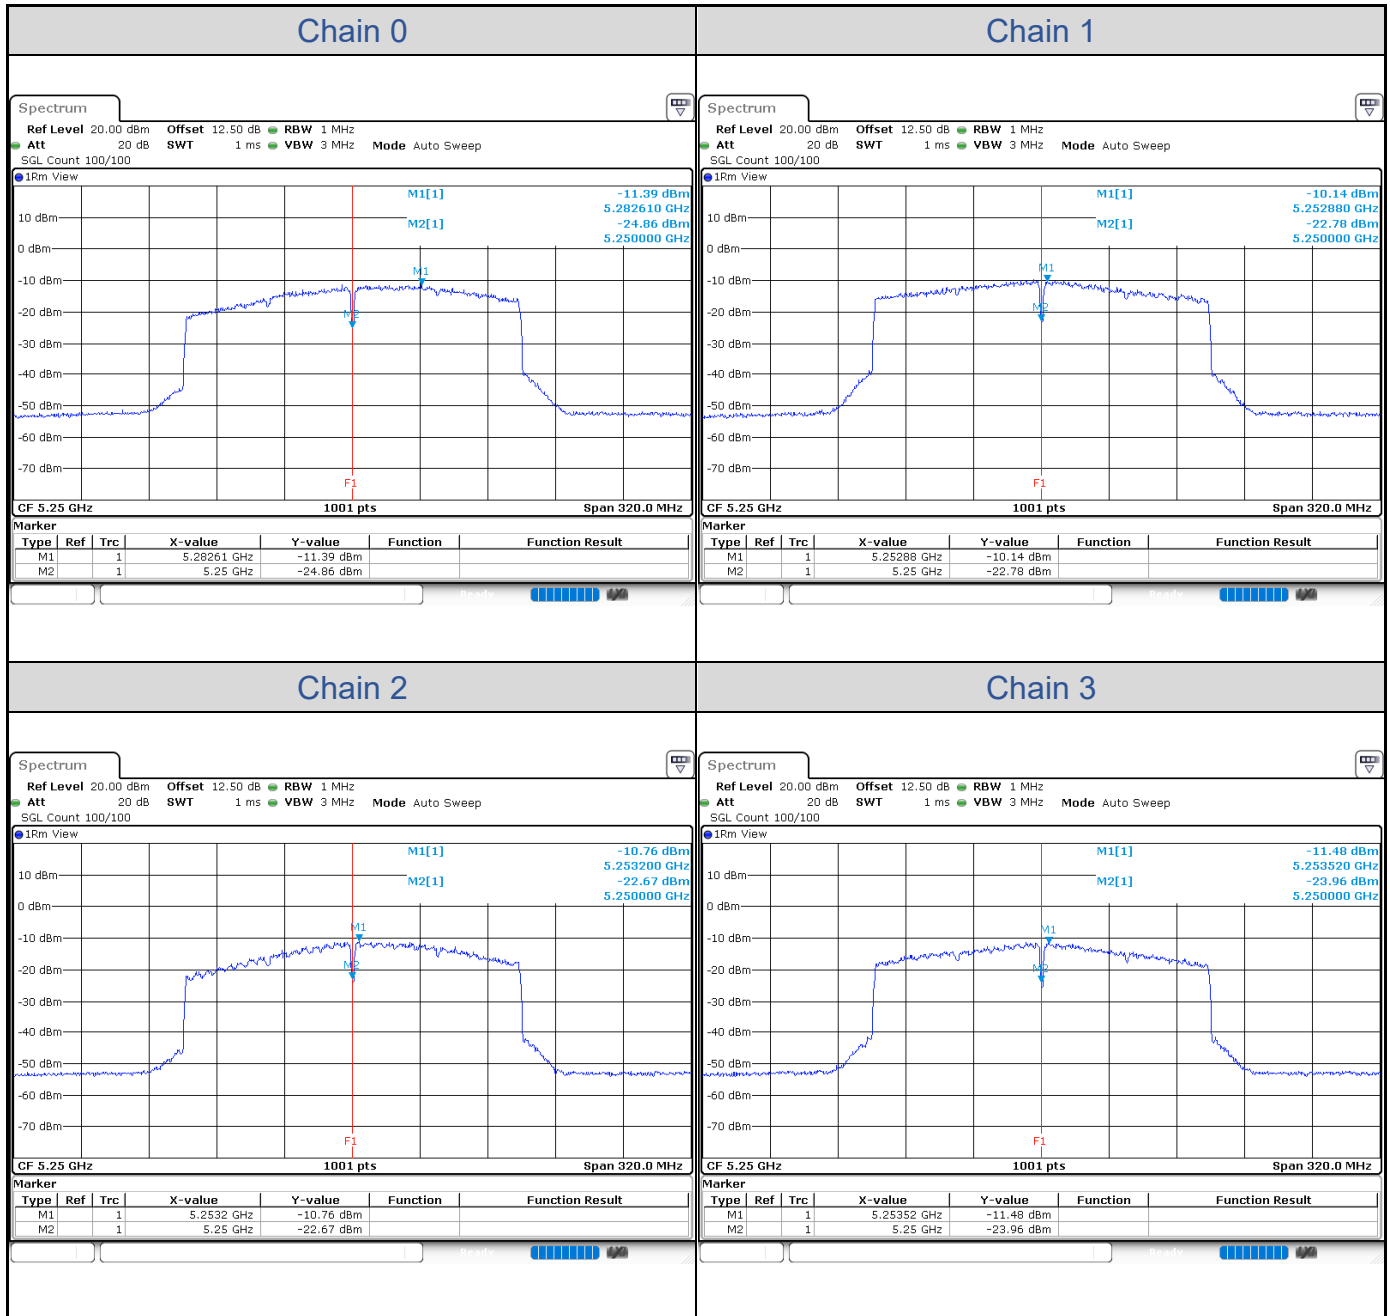

**802.11ax HE80-Channel 42**

**802.11ax HE80-Channel 58**

802.11ax HE80-Channel 106

802.11ax HE80-Channel 122

802.11ax HE80-Channel 155

**802.11ax HE160**

Band	Channel	Frequency (MHz)	PSD without Duty Factor (dBm/MHz)				Total PSD with Duty Factor (dBm/MHz)	Maximum Limit (dBm/MHz)	Pass / Fail
			Chain 0	Chain 1	Chain 2	Chain 3			
U-NII-1	50	5250	-12.22	-9.80	-12.05	-12.18	-3.36	12.41	Pass
U-NII-2A	50	5250	-11.39	-10.14	-10.76	-11.48	-2.84	6.59	Pass
U-NII-2C	114	5570	-11.13	-10.66	-8.86	-12.11	-2.45	6.76	Pass

**802.11ax HE160-Channel 50-(U-NII-1)**

**802.11ax HE160-Channel 50-(U-NII-2A)**

**802.11ax HE160-Channel 114**
