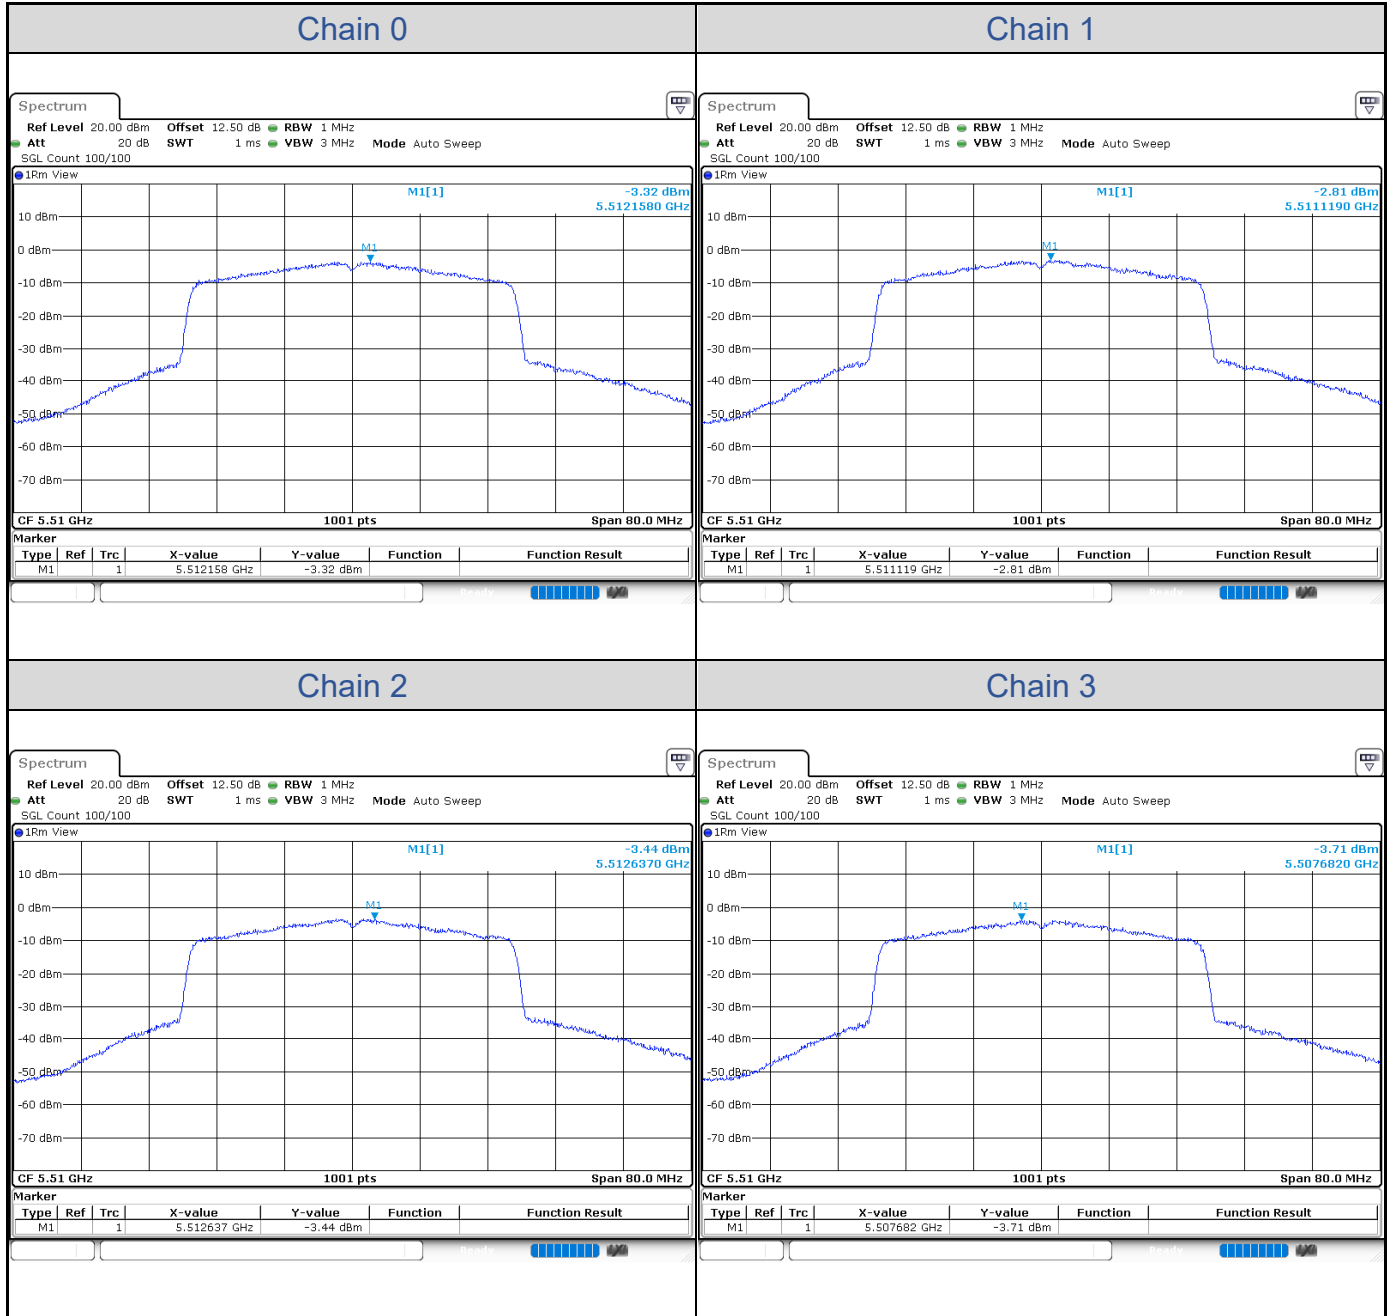

**802.11ax HE40-Channel 38**

**802.11ax HE40-Channel 46**

**802.11ax HE40-Channel 54**

**802.11ax HE40-Channel 62**

**802.11ax HE40-Channel 102**

**802.11ax HE40-Channel 110**

**802.11ax HE40-Channel 134**

**802.11ax HE40-Channel 151**

802.11ax HE40-Channel 159

**802.11ax HE80**

Band	Channel	Frequency (MHz)	PSD without Duty Factor (dBm/MHz)				Total PSD with Duty Factor (dBm/MHz)	Maximum Limit (dBm/MHz)	Pass / Fail
			Chain 0	Chain 1	Chain 2	Chain 3			
U-NII-1	42	5210	-2.08	-0.64	-2.76	-3.10	5.19	12.41	Pass
U-NII-2A	58	5290	-6.43	-5.00	-7.07	-7.89	0.76	6.59	Pass
U-NII-2C	106	5530	-7.07	-6.30	-6.07	-7.48	0.54	6.76	Pass
	122	5610	-8.98	-6.70	-6.34	-6.95	0.10	6.76	Pass

Band	Channel	Frequency (MHz)	PSD without Duty Factor (dBm/500kHz)				Total PSD with Duty Factor (dBm/500kHz)	Maximum Limit (dBm/500kHz)	Pass / Fail
			Chain 0	Chain 1	Chain 2	Chain 3			
U-NII-3	155	5775	-5.59	-4.14	-4.59	-4.06	2.68	25.92	Pass

**802.11ax HE80-Channel 42**

**802.11ax HE80-Channel 58**

802.11ax HE80-Channel 106

802.11ax HE80-Channel 122

802.11ax HE80-Channel 155

**802.11ax HE160**

Band	Channel	Frequency (MHz)	PSD without Duty Factor (dBm/MHz)				Total PSD with Duty Factor (dBm/MHz)	Maximum Limit (dBm/MHz)	Pass / Fail
			Chain 0	Chain 1	Chain 2	Chain 3			
U-NII-1	50	5250	-12.22	-9.80	-12.05	-12.18	-3.36	12.41	Pass
U-NII-2A	50	5250	-11.39	-10.14	-10.76	-11.48	-2.84	6.59	Pass
U-NII-2C	114	5570	-11.13	-10.66	-8.86	-12.11	-2.45	6.76	Pass